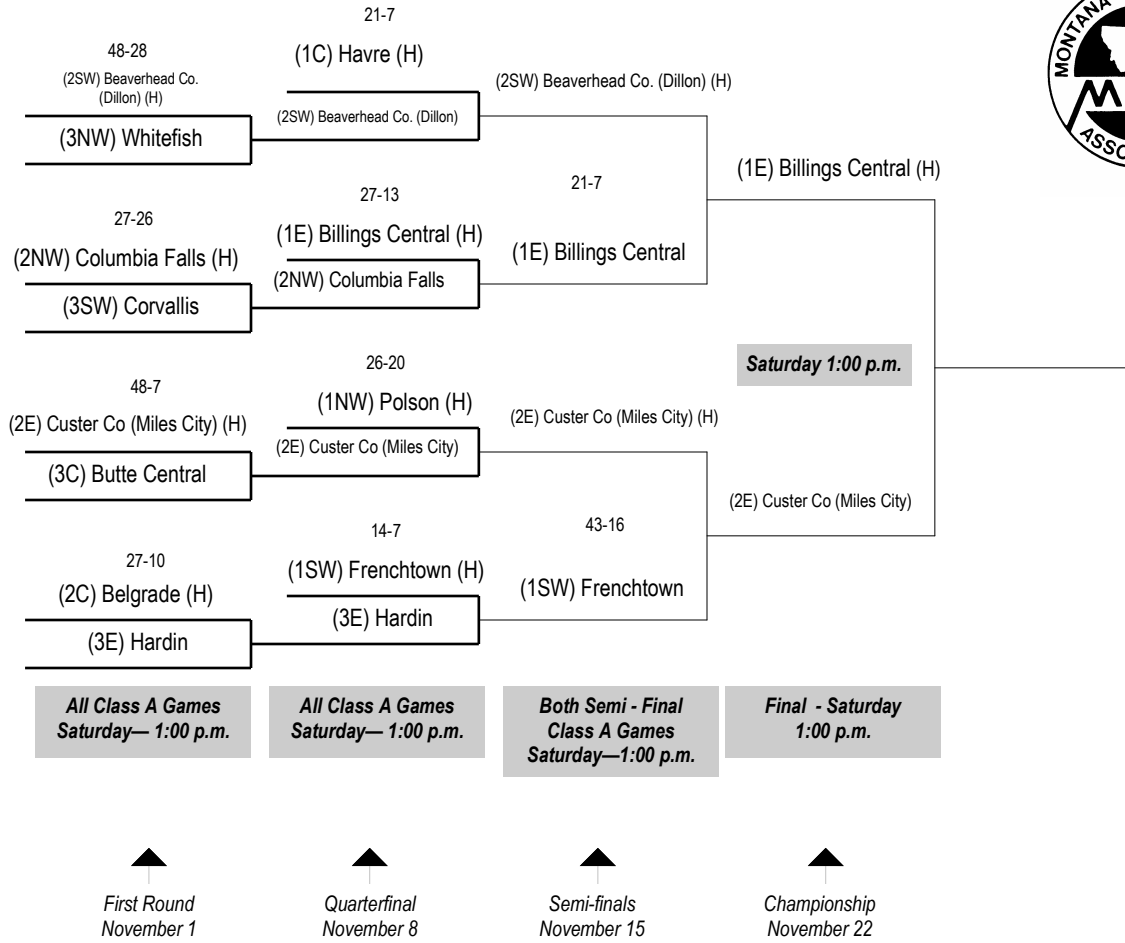

2008 Class A Football
 (Pairings and host sites are determined by Class A conference policy)

If the two teams in the playoff series or the state championship game are from the same division, then the team that finished higher in the conference standings would host the game. Any ties would be broken by the division tie-breaking procedure.