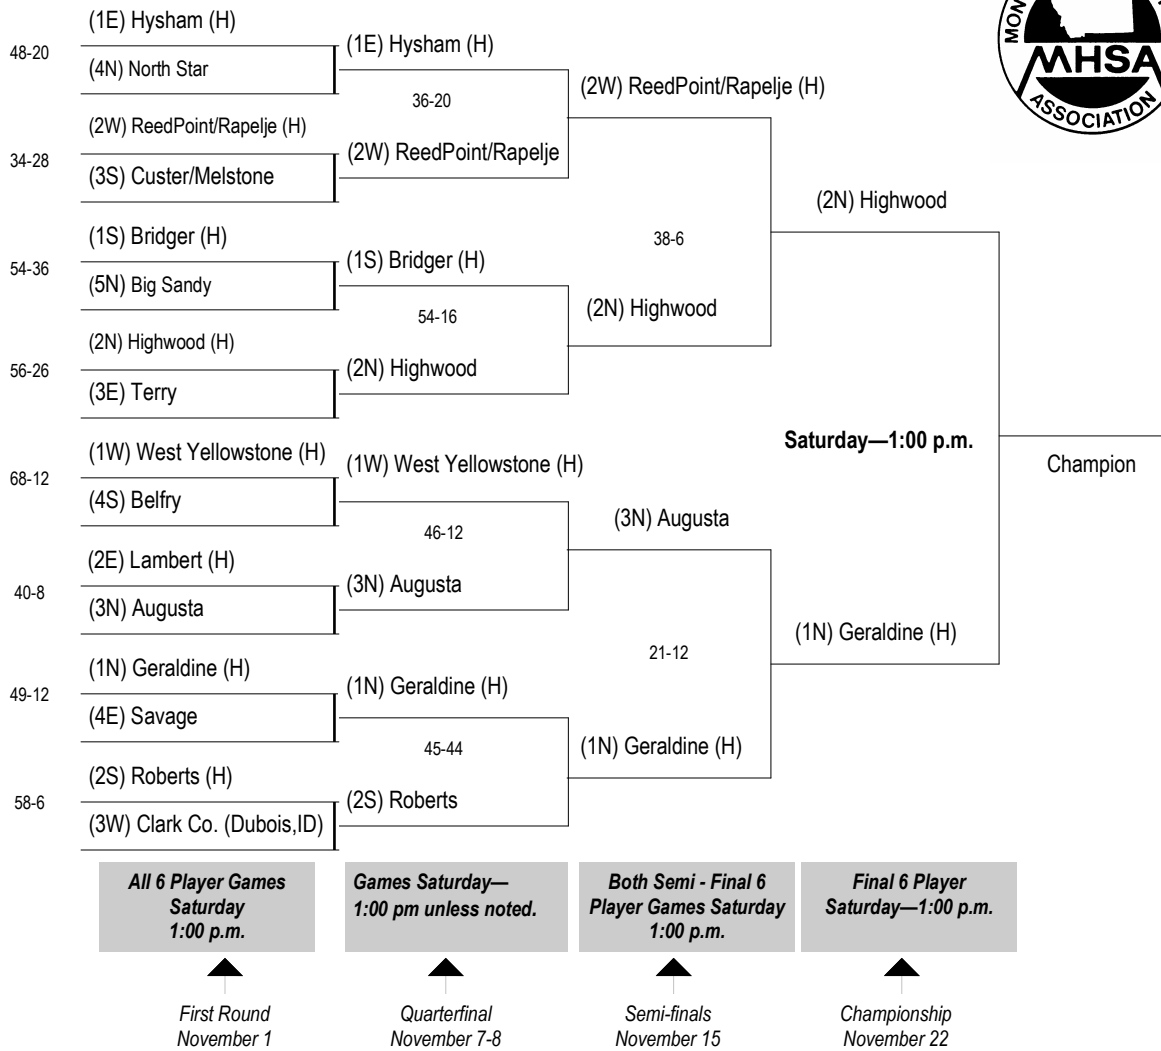

**2008 Class C Football
6 Player**
(Pairings and host sites are determined by
Class C conference policy)

The higher seed would host each playoff game. If like seeds play each other, here is the plan for which team hosts.

2008: East, West, North, South--East hosts W, N and S. West hosts N or S. North hosts S.