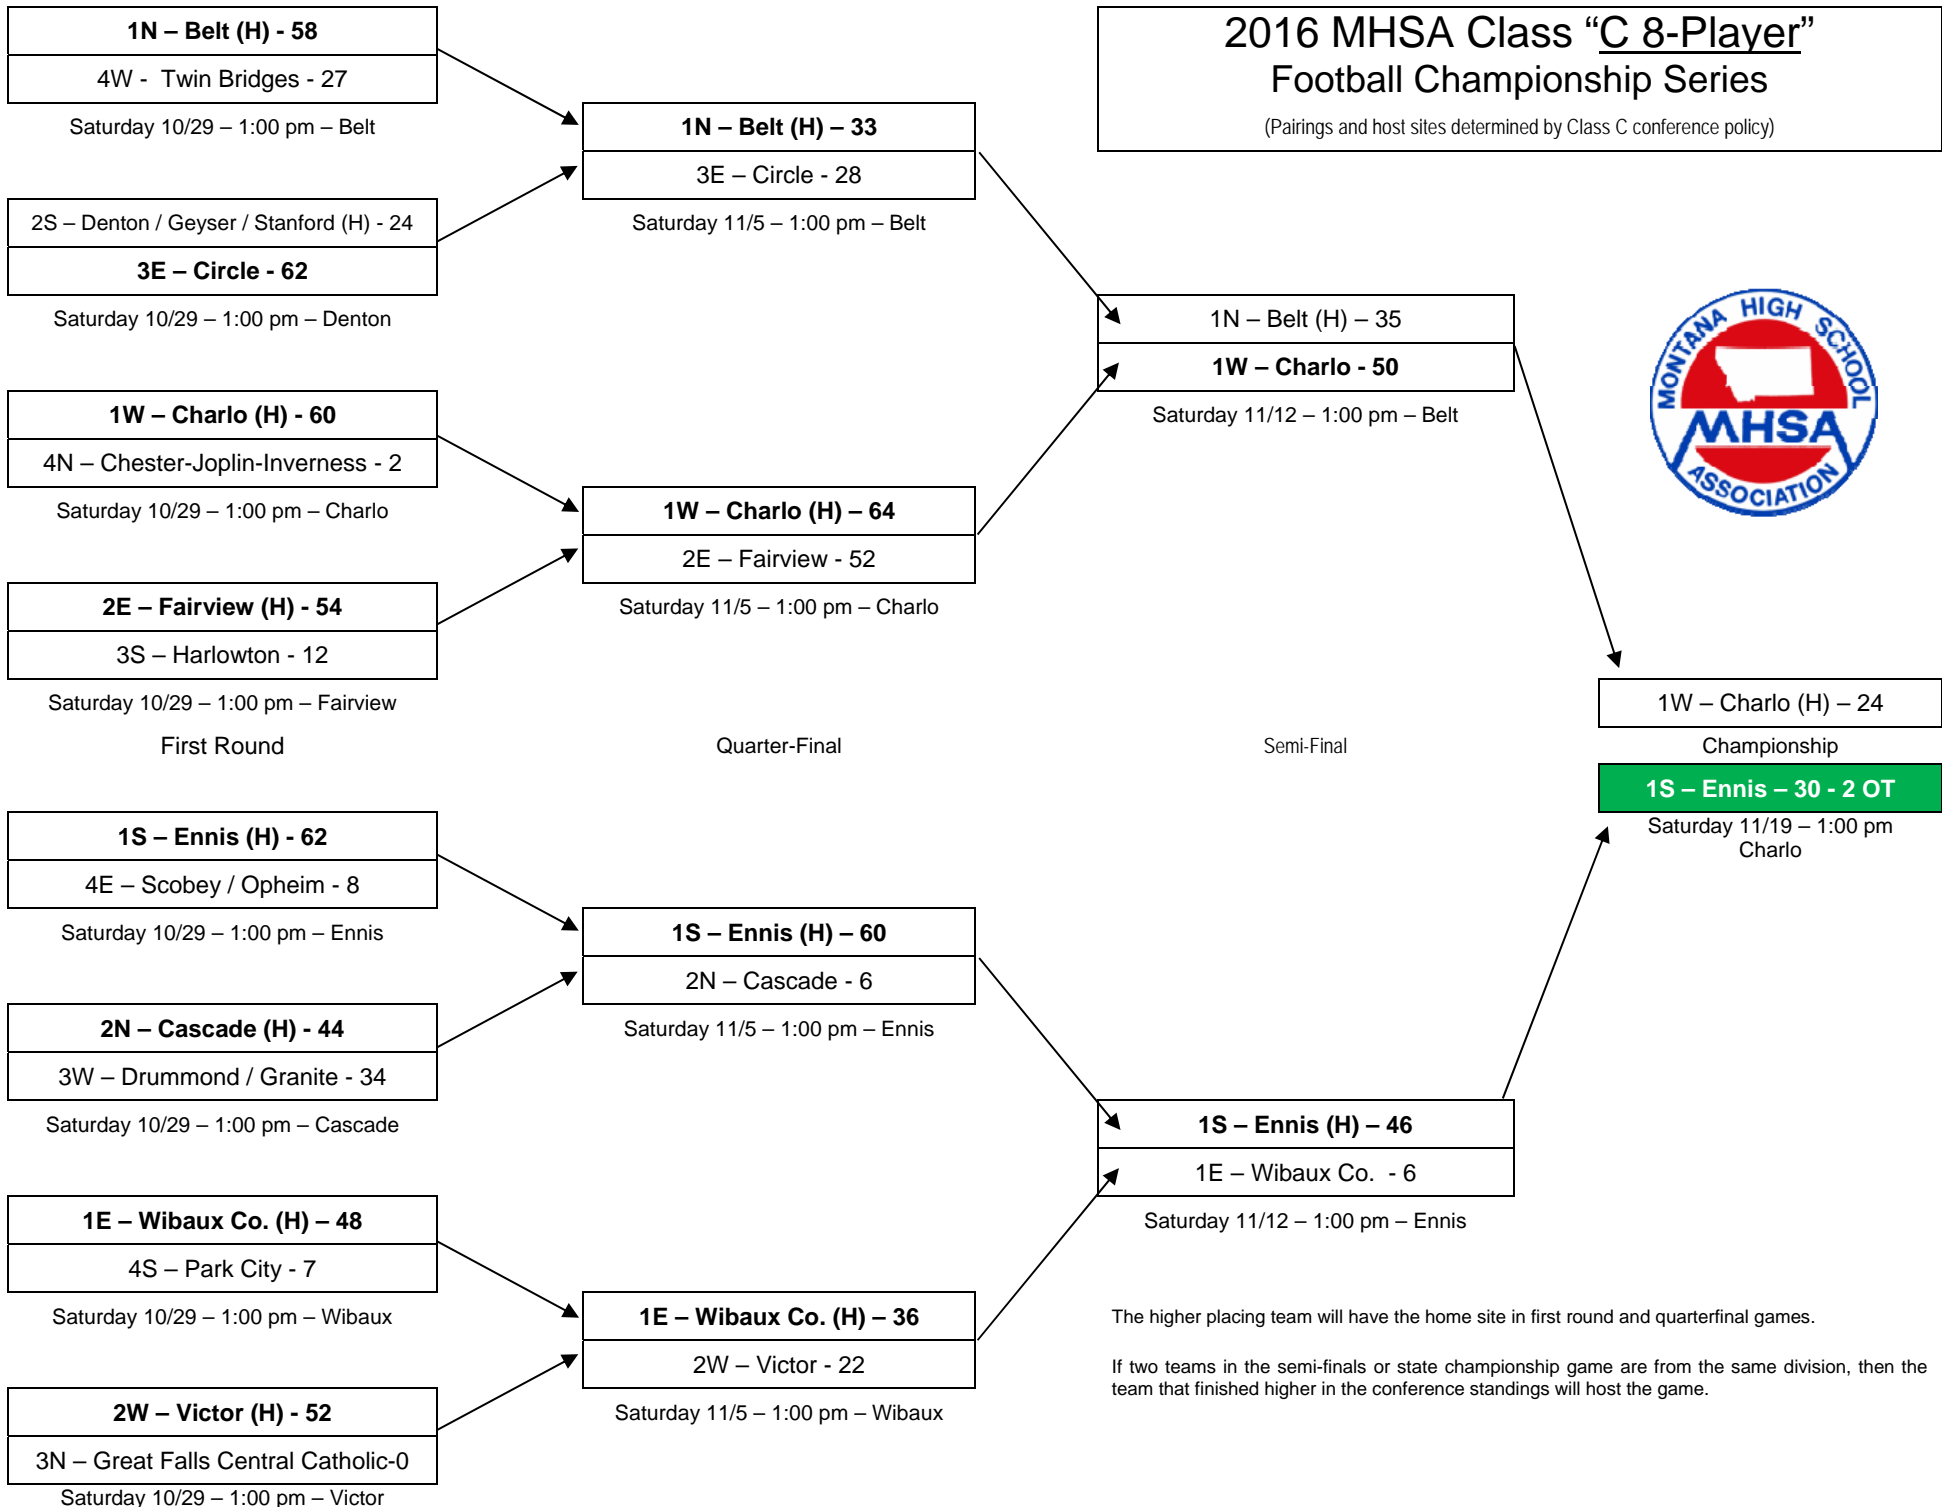

2016 MHSА Class "C 8-Player" Football Championship Series

(Pairings and host sites determined by Class C conference policy)

The higher placing team will have the home site in first round and quarterfinal games.

If two teams in the semi-finals or state championship game are from the same division, then the team that finished higher in the conference standings will host the game.