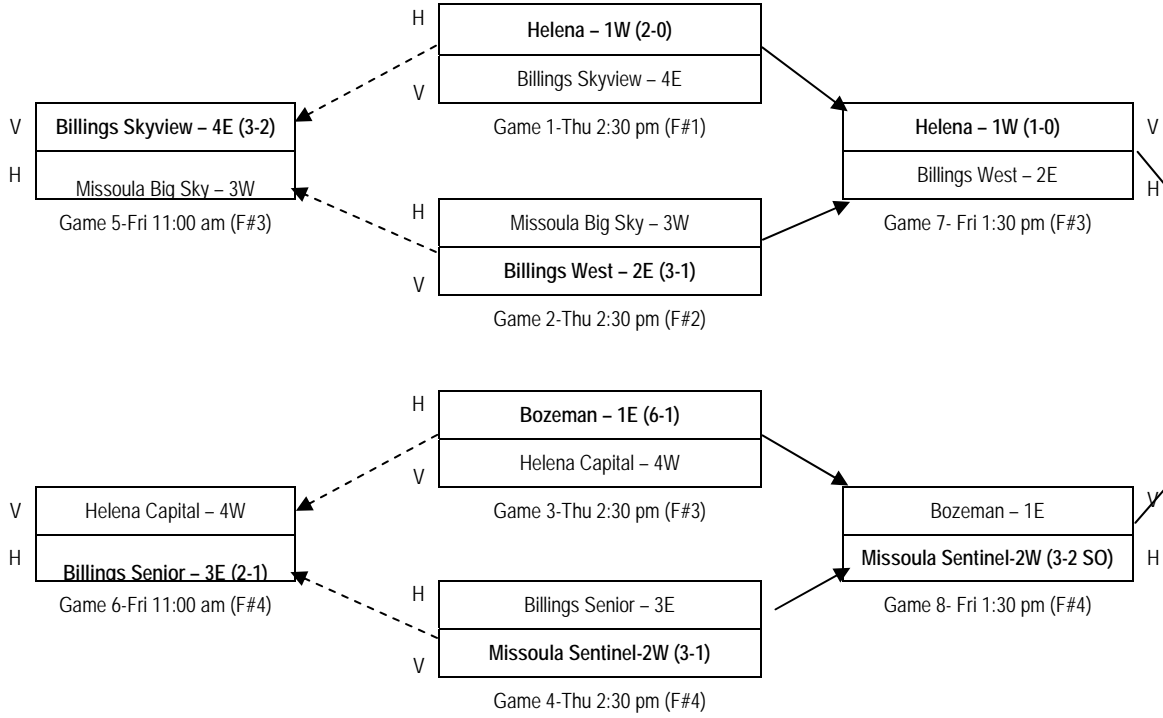

Field assignments are subject to change.

Championship Game

Helena - 1W (2-1)	H
Missoula Sentinel-2W	V

Game 11-Sat 12:30 pm (F#)

3rd-4th Place Game

Loser - Game 7

H	Billings West - 2E
V	Bozeman - 1E (2-1)

Loser - Game 8

Game 9-Sat 10:00 am (F#3)

5th-6th Place Game

Winner - Game 5

H	Billings Skyview - 4E (2-1)
V	Billings Senior - 3E

Winner - Game 6

Game 10-Sat 10:00 am (F#4)

**Montana High School Association
 2015 STATE CLASS AA SOCCER
 TOURNAMENT**

**Amend Park - Billings, MT
 October 29-31, 2015**

GIRLS' BRACKET

H = Home Team (White Uniform)
 V = Visiting Team (Red Uniform)

CLASS AA GIRLS' BRACKET