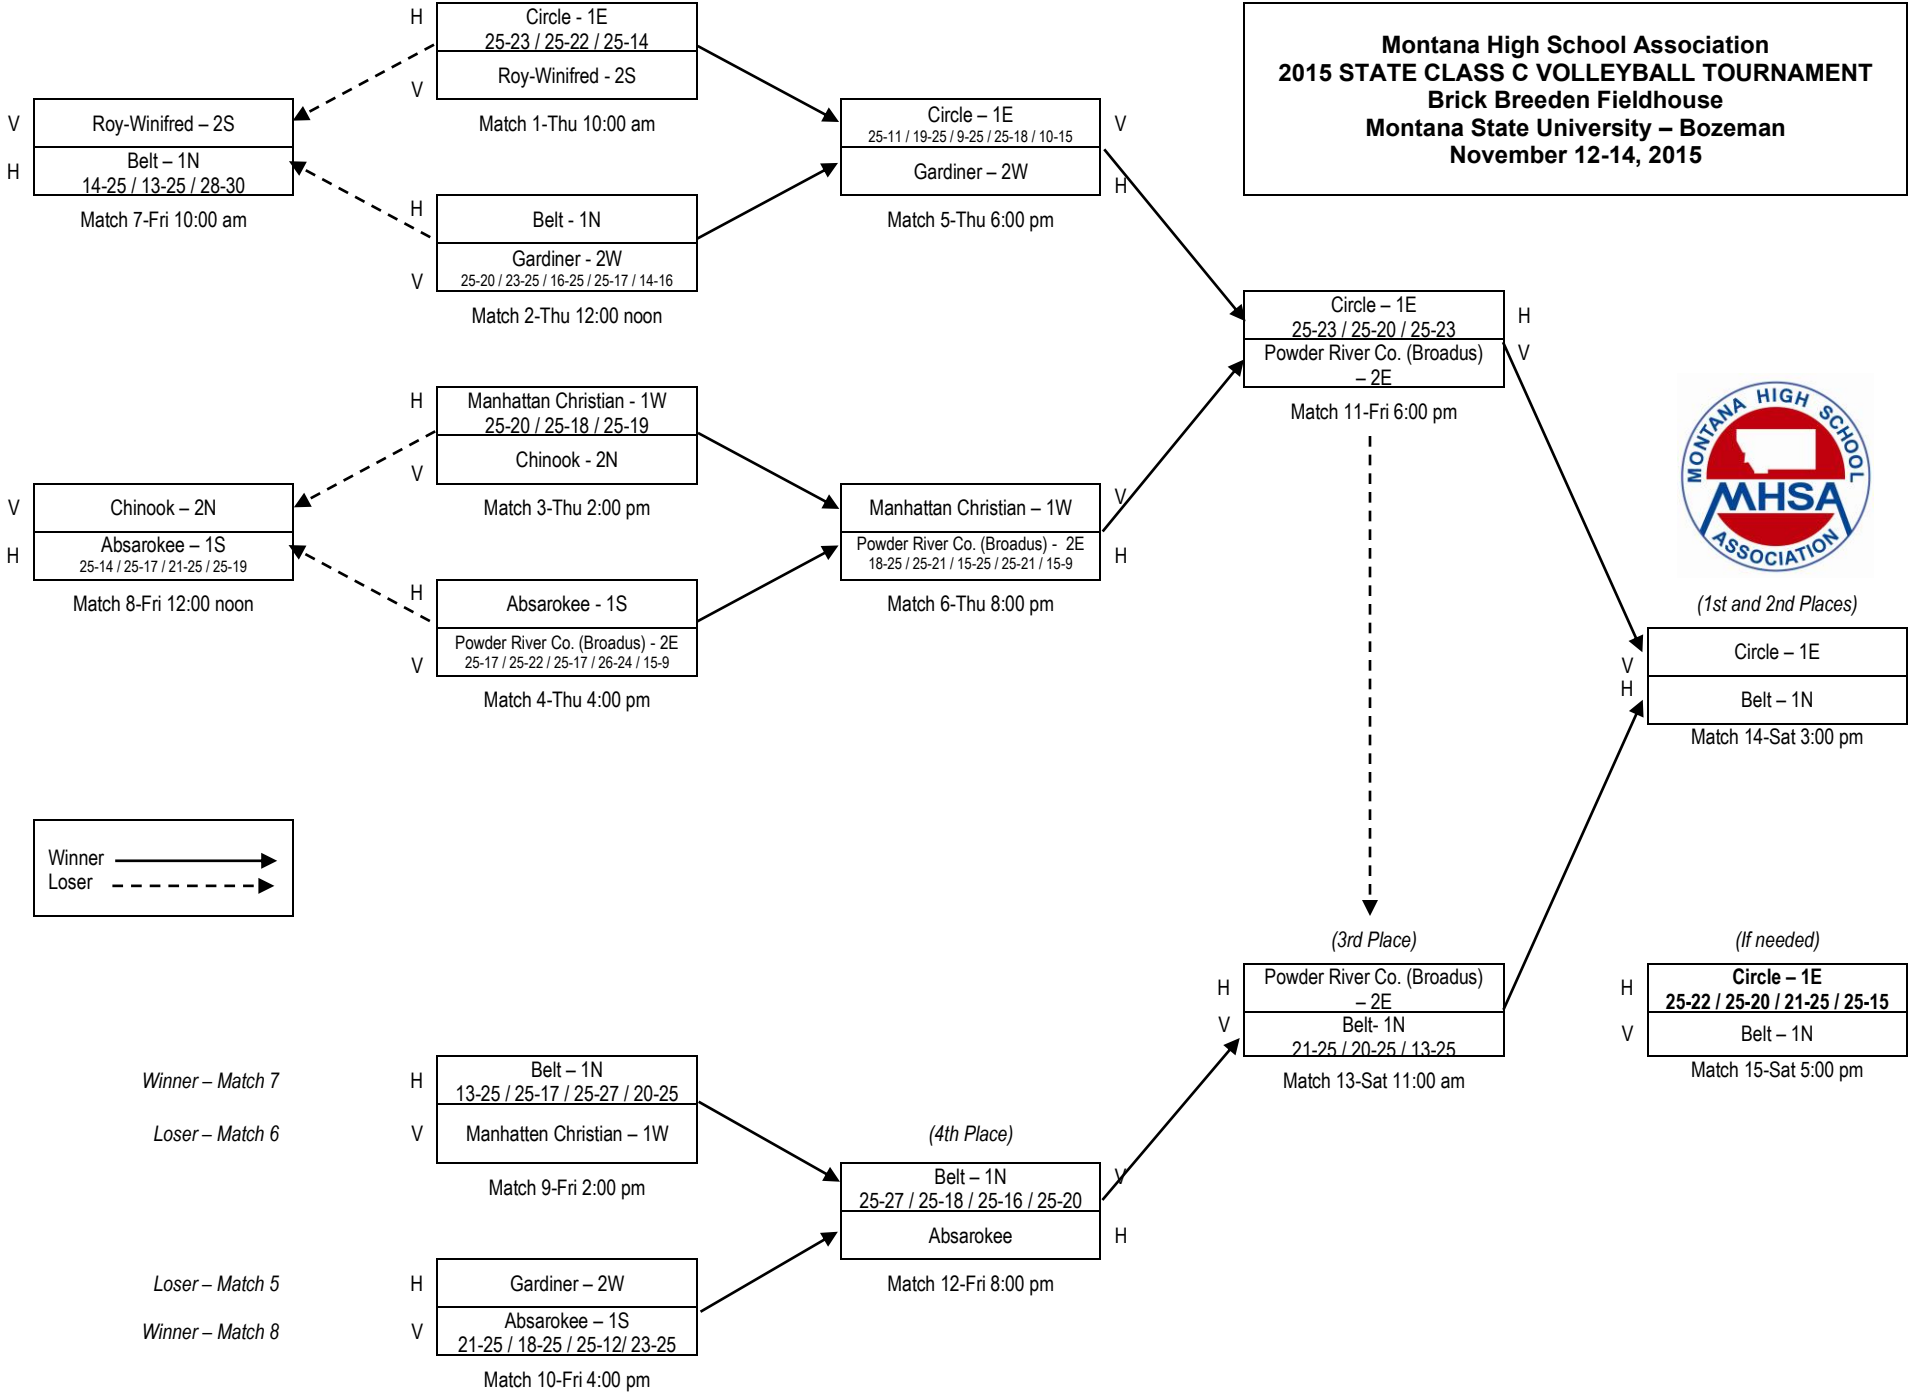

**Montana High School Association
2015 STATE CLASS C VOLLEYBALL TOURNAMENT
Brick Breeden Fieldhouse
Montana State University – Bozeman
November 12-14, 2015**

Winner – Match 7

Loser – Match 6

Loser – Match 5

Winner – Match 8

(1st and 2nd Places)

(3rd Place)

(4th Place)

(If needed)