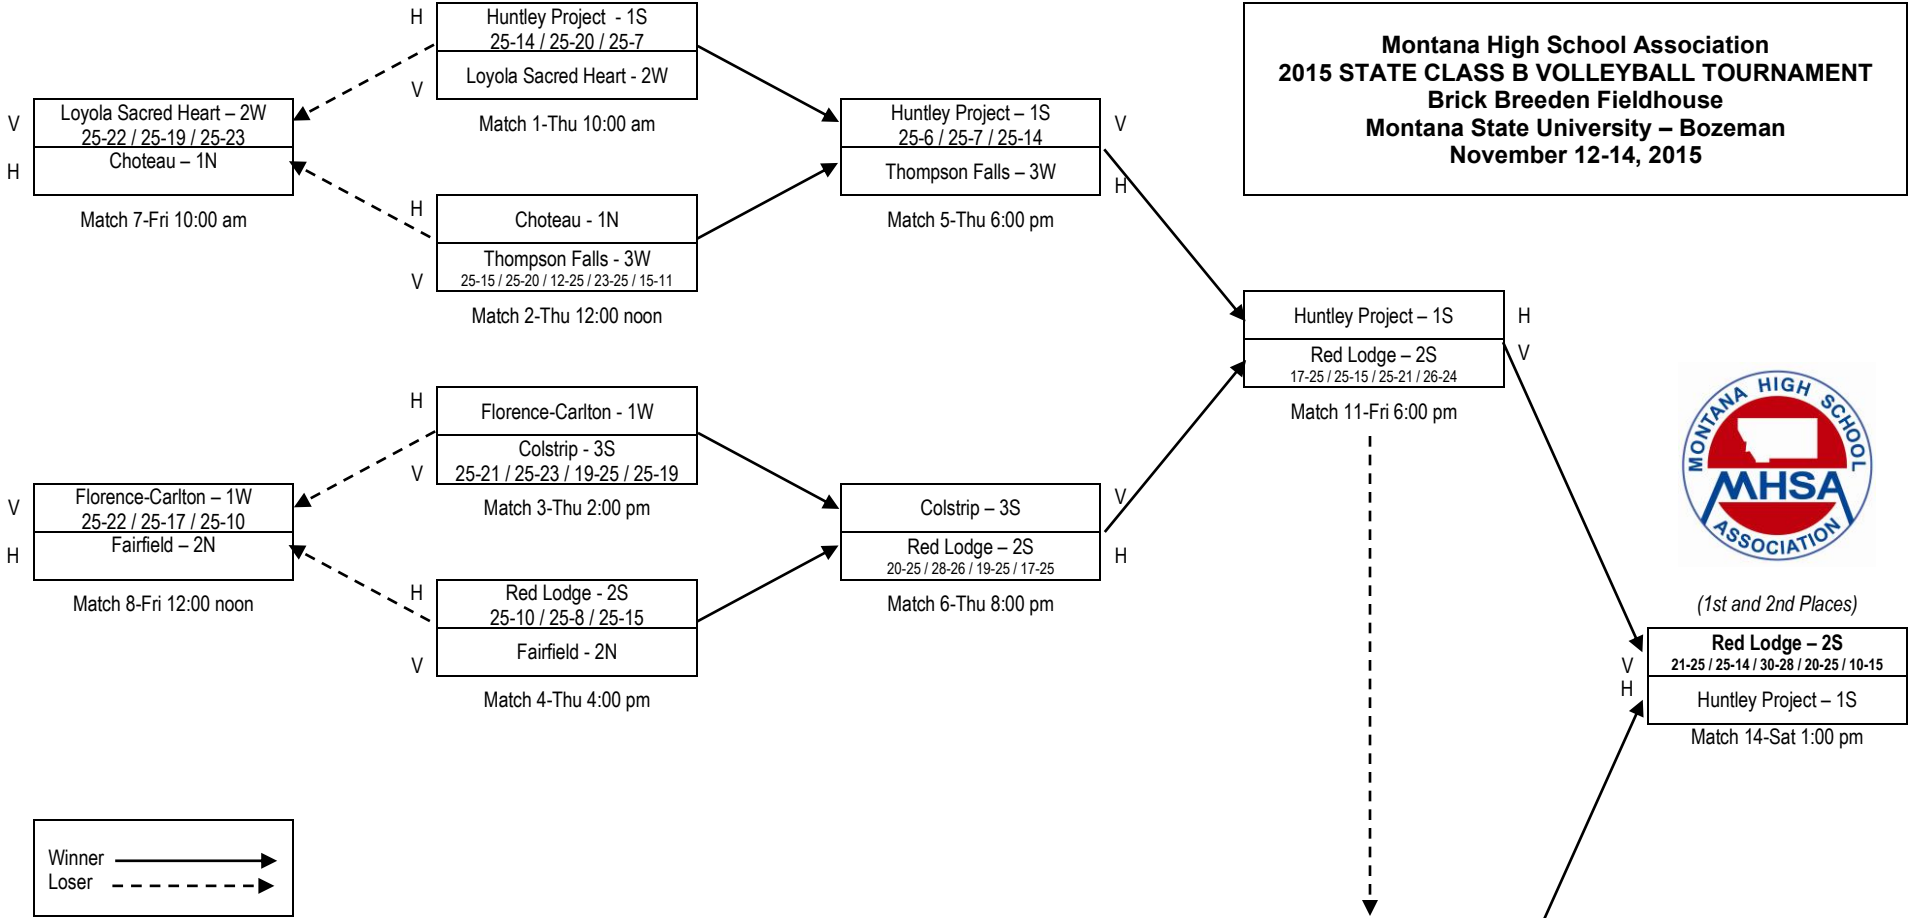

**Montana High School Association
2015 STATE CLASS B VOLLEYBALL TOURNAMENT
Brick Breeden Fieldhouse
Montana State University – Bozeman
November 12-14, 2015**

Winner – Match 7

Loser – Match 6

Loser – Match 5

Winner – Match 8

H Loyola Sacred Heart – 2W
V Colstrip – 3S
25-23 / 15-25 / 20-25 / 25-21 / 9-15
Match 9-Fri 2:00 pm

H Thompson Falls – 3W
V Florence-Carlton – 1W
22-25 / 25-19 / 25-18 / 25-23
Match 10-Fri 4:00 pm

(4th Place)

Colstrip – 3S
21-25 / 17-25 / 25-18 / 25-16 / 15-7
Florence-Carlton – 1W
Match 12-Fri 8:00 pm

H Huntley Project – 1S
V Colstrip – 3S
18-25 / 17-25 / 16-25
Match 13-Sat 11:00 am

(If needed)

H
V
Match 15-Sat 3:00 pm

(1st and 2nd Places)

Red Lodge – 2S
21-25 / 25-14 / 30-28 / 20-25 / 10-15
Huntley Project – 1S
Match 14-Sat 1:00 pm