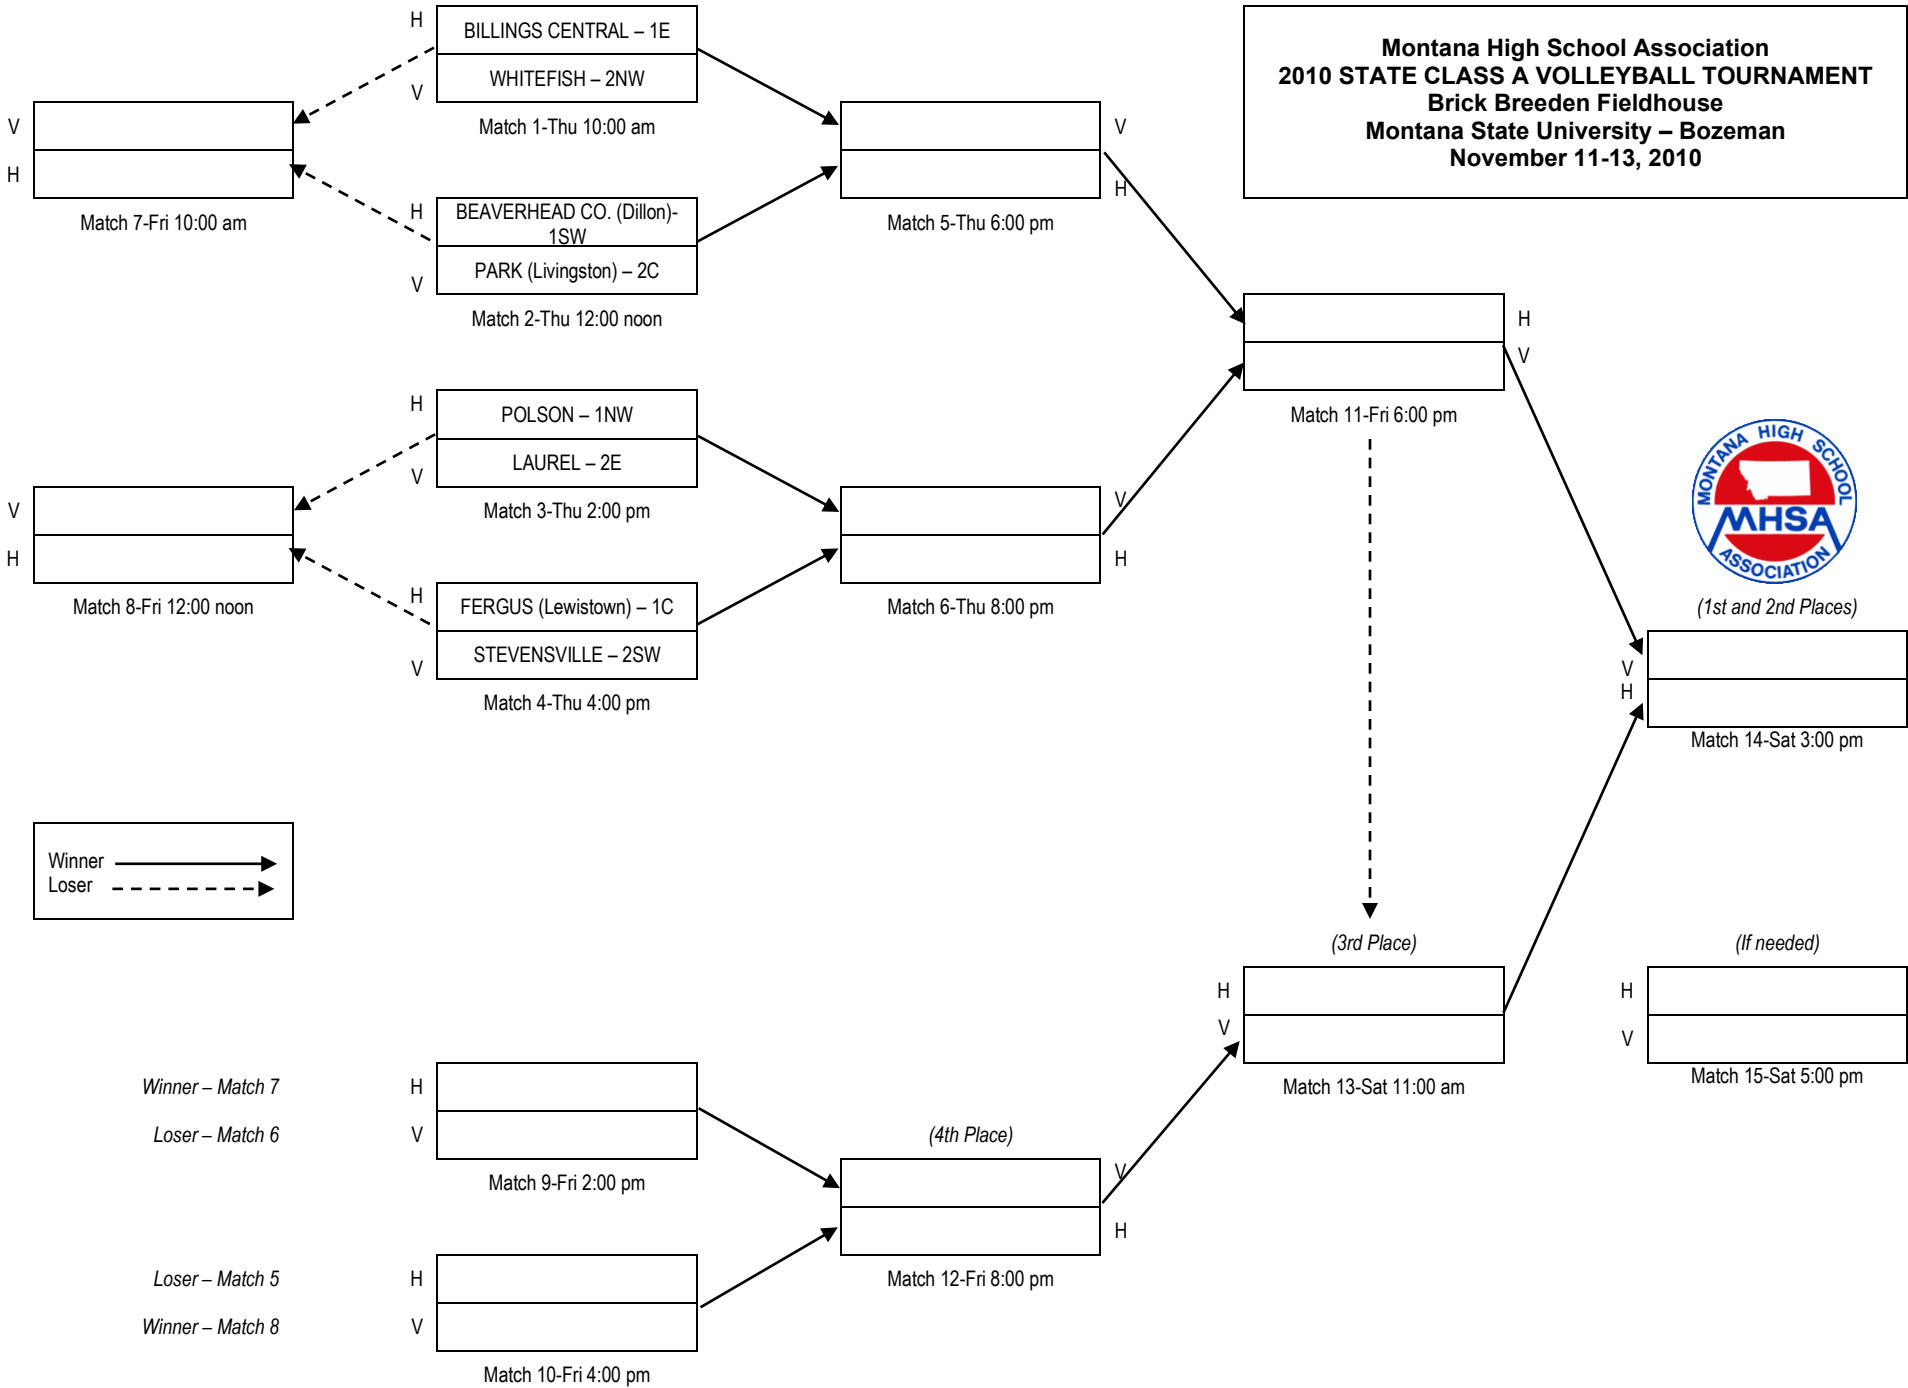

**Montana High School Association
2010 STATE CLASS A VOLLEYBALL TOURNAMENT
Brick Breeden Fieldhouse
Montana State University – Bozeman
November 11-13, 2010**

Winner —————>
 Loser - - - - ->

Winner – Match 7

Loser – Match 6

Loser – Match 5

Winner – Match 8