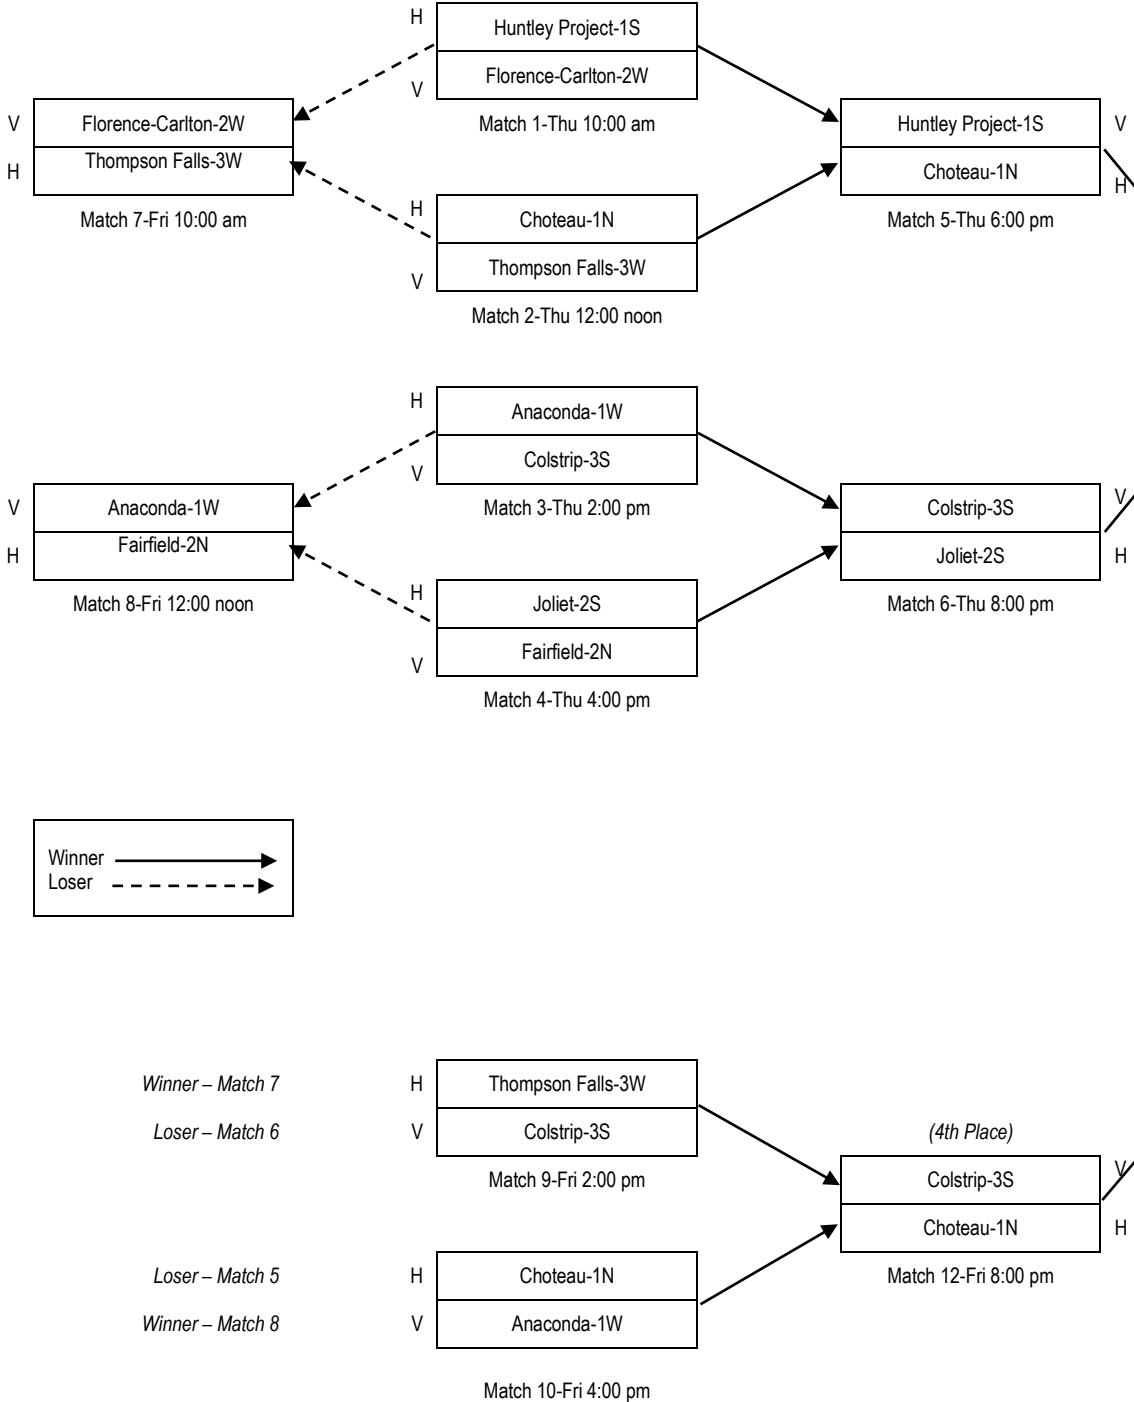

**Montana High School Association
2020 STATE CLASS B VOLLEYBALL TOURNAMENT
Shelby High School
Shelby, MT
November 12-14, 2020**

(1st and 2nd Places)

(If needed)

LOCKER ROOM ASSIGNMENTS

For All Matches: TBD

Winner – Match 7

Loser – Match 6

Loser – Match 5

Winner – Match 8

(4th Place)

(3rd Place)