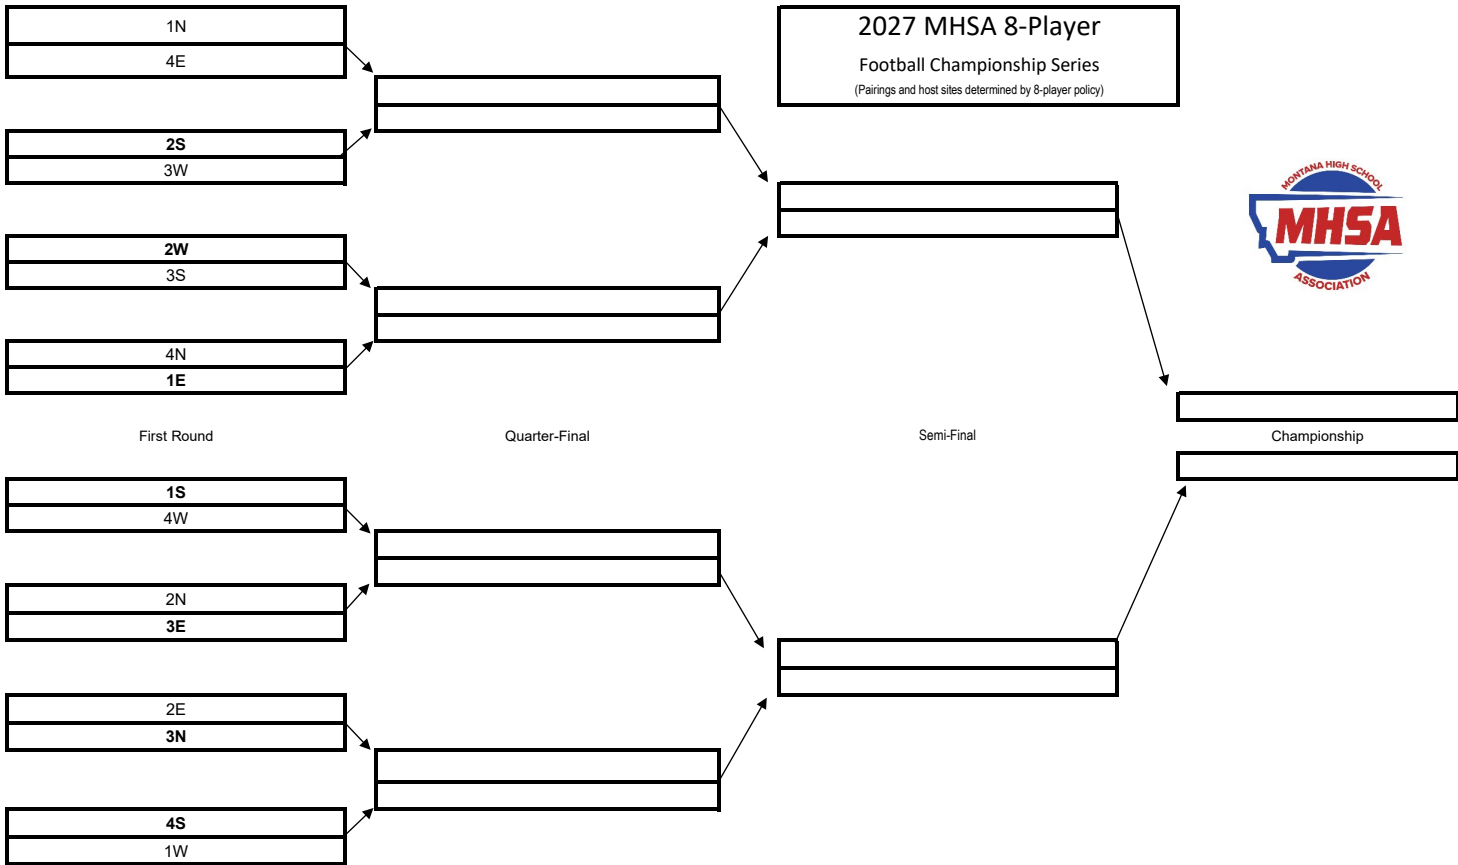

Determining Home Site for Like Seeds South hosts – West, North, East West hosts – North, East North hosts – East Determining Home Site for State Championship for Like Seeds: 1. Did not host the year prior. 2. Follow the rotation above.

Determining Home Site for Like Seeds West hosts – North, South, East North hosts – South, East East hosts – South Determining Home Site for State Championship for Like Seeds: 1. Did not host the year prior. 2. Follow the rotation above.

Determining Home Site for Like Seeds North hosts – East, South, West, East hosts – South, West South hosts – West Determining Home Site for State Championship for Like Seeds: 1. Did not host the year prior. 2. Follow the rotation above.

Determining Home Site for Like Seeds East hosts – South, West, North South hosts – West, North West hosts – North Determining Home Site for State Championship for Like Seeds: 1. Did not host the year prior. 2. Follow the rotation above.