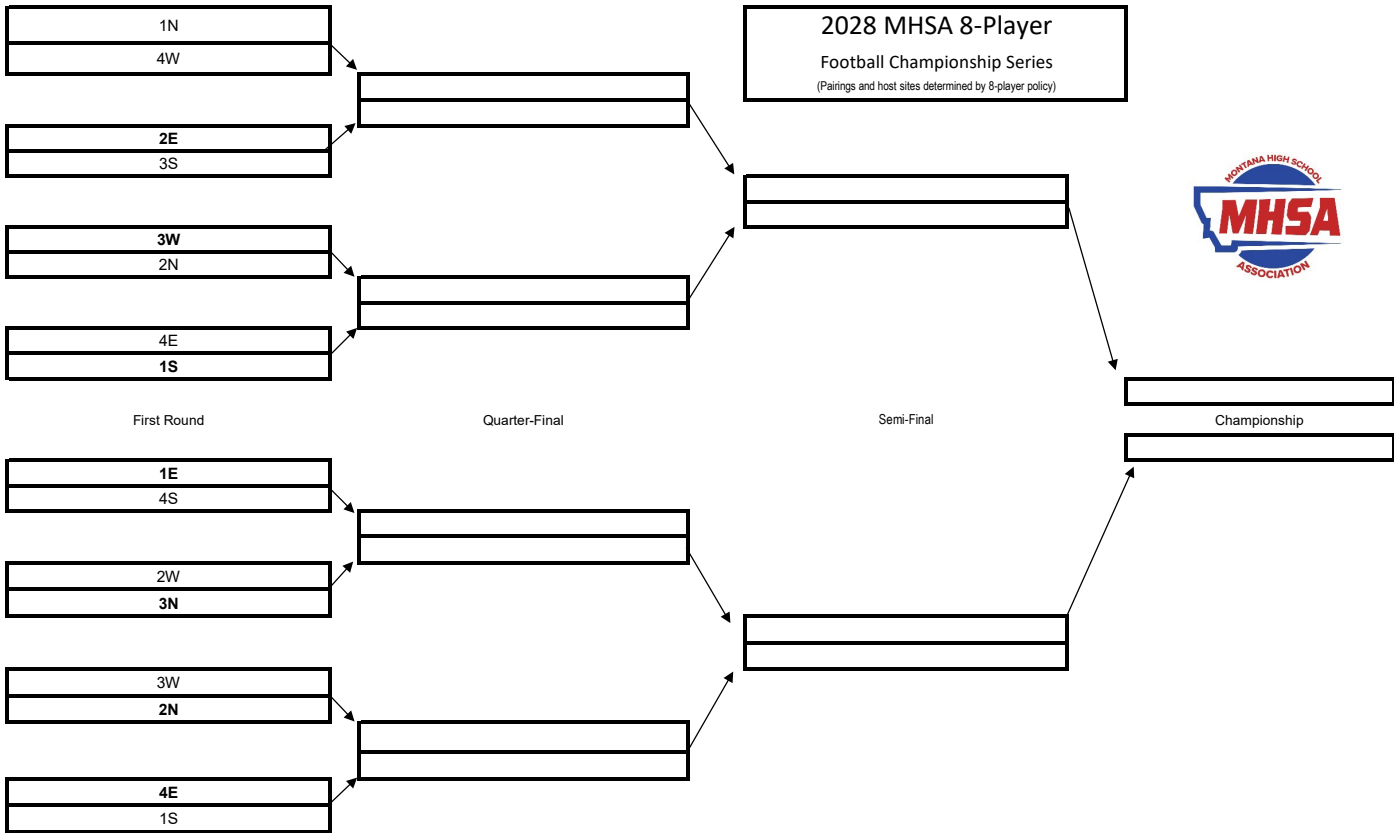

Determining Home Site for Like Seeds South hosts – West, North, East West hosts – North, East North hosts – East Determining Home Site for State Championship for Like Seeds: 1. Did not host the year prior. 2. Follow the rotation above.

Determining Home Site for Like Seeds West hosts – North, South, East North hosts – South, East East hosts – South Determining Home Site for State Championship for Like Seeds: 1. Did not host the year prior. 2. Follow the rotation above.

Determining Home Site for Like Seeds North hosts – East, South, West, East hosts – South, West South hosts – West Determining Home Site for State Championship for Like Seeds: 1. Did not host the year prior. 2. Follow the rotation above.

Determining Home Site for Like Seeds East hosts – South, West, North South hosts – West, North West hosts – North Determining Home Site for State Championship for Like Seeds: 1. Did not host the year prior. 2. Follow the rotation above.