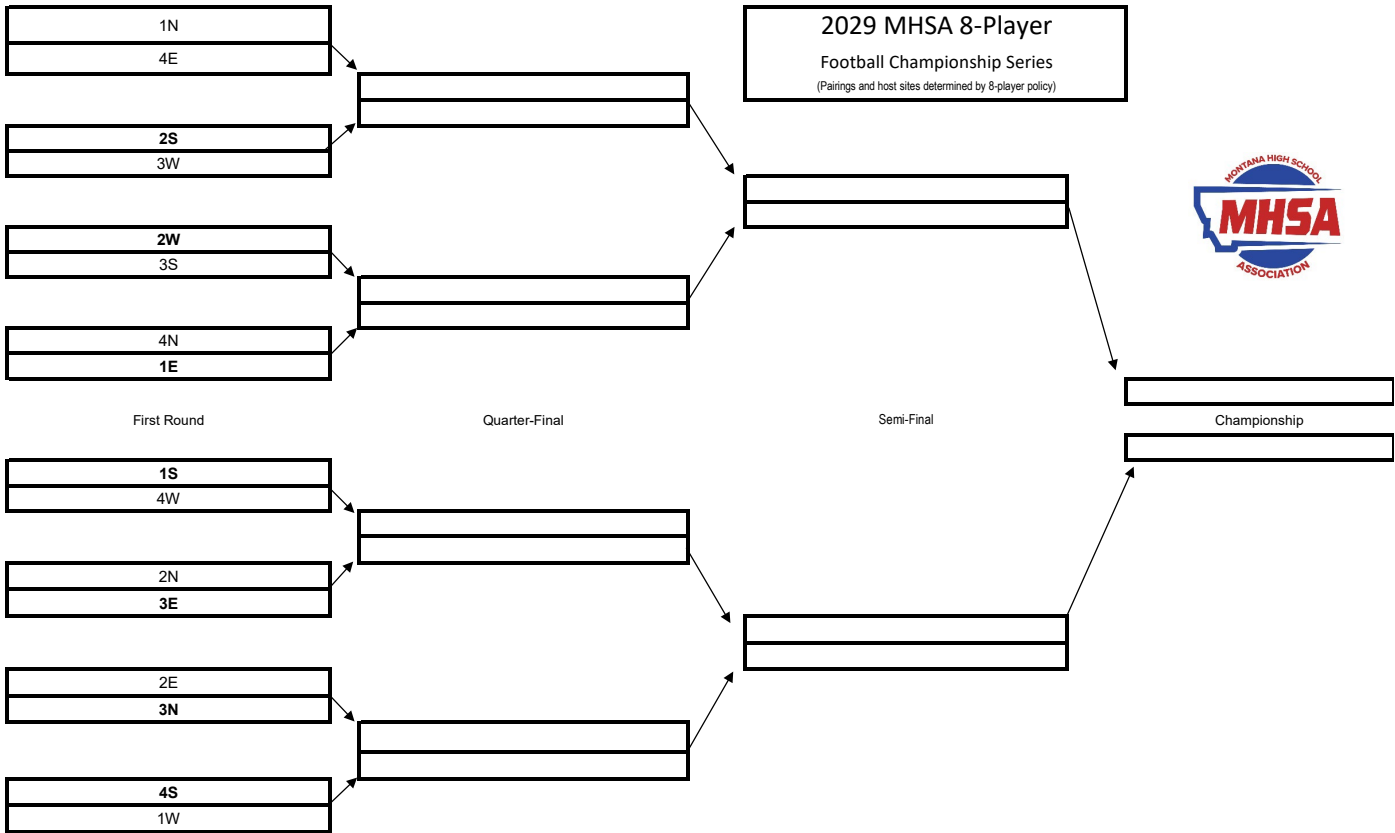

Determining Home Site for Like Seeds South hosts – West, North, East West hosts – North, East North hosts – East Determining Home Site for State Championship for Like Seeds: 1. Did not host the year prior. 2. Follow the rotation above.

Determining Home Site for Like Seeds West hosts – North, South, East North hosts – South, East East hosts – South Determining Home Site for State Championship for Like Seeds: 1. Did not host the year prior. 2. Follow the rotation above.

Determining Home Site for Like Seeds North hosts – East, South, West, East hosts – South, West South hosts – West Determining Home Site for State Championship for Like Seeds: 1. Did not host the year prior. 2. Follow the rotation above.

Determining Home Site for Like Seeds East hosts – South, West, North South hosts – West, North West hosts – North Determining Home Site for State Championship for Like Seeds: 1. Did not host the year prior. 2. Follow the rotation above.