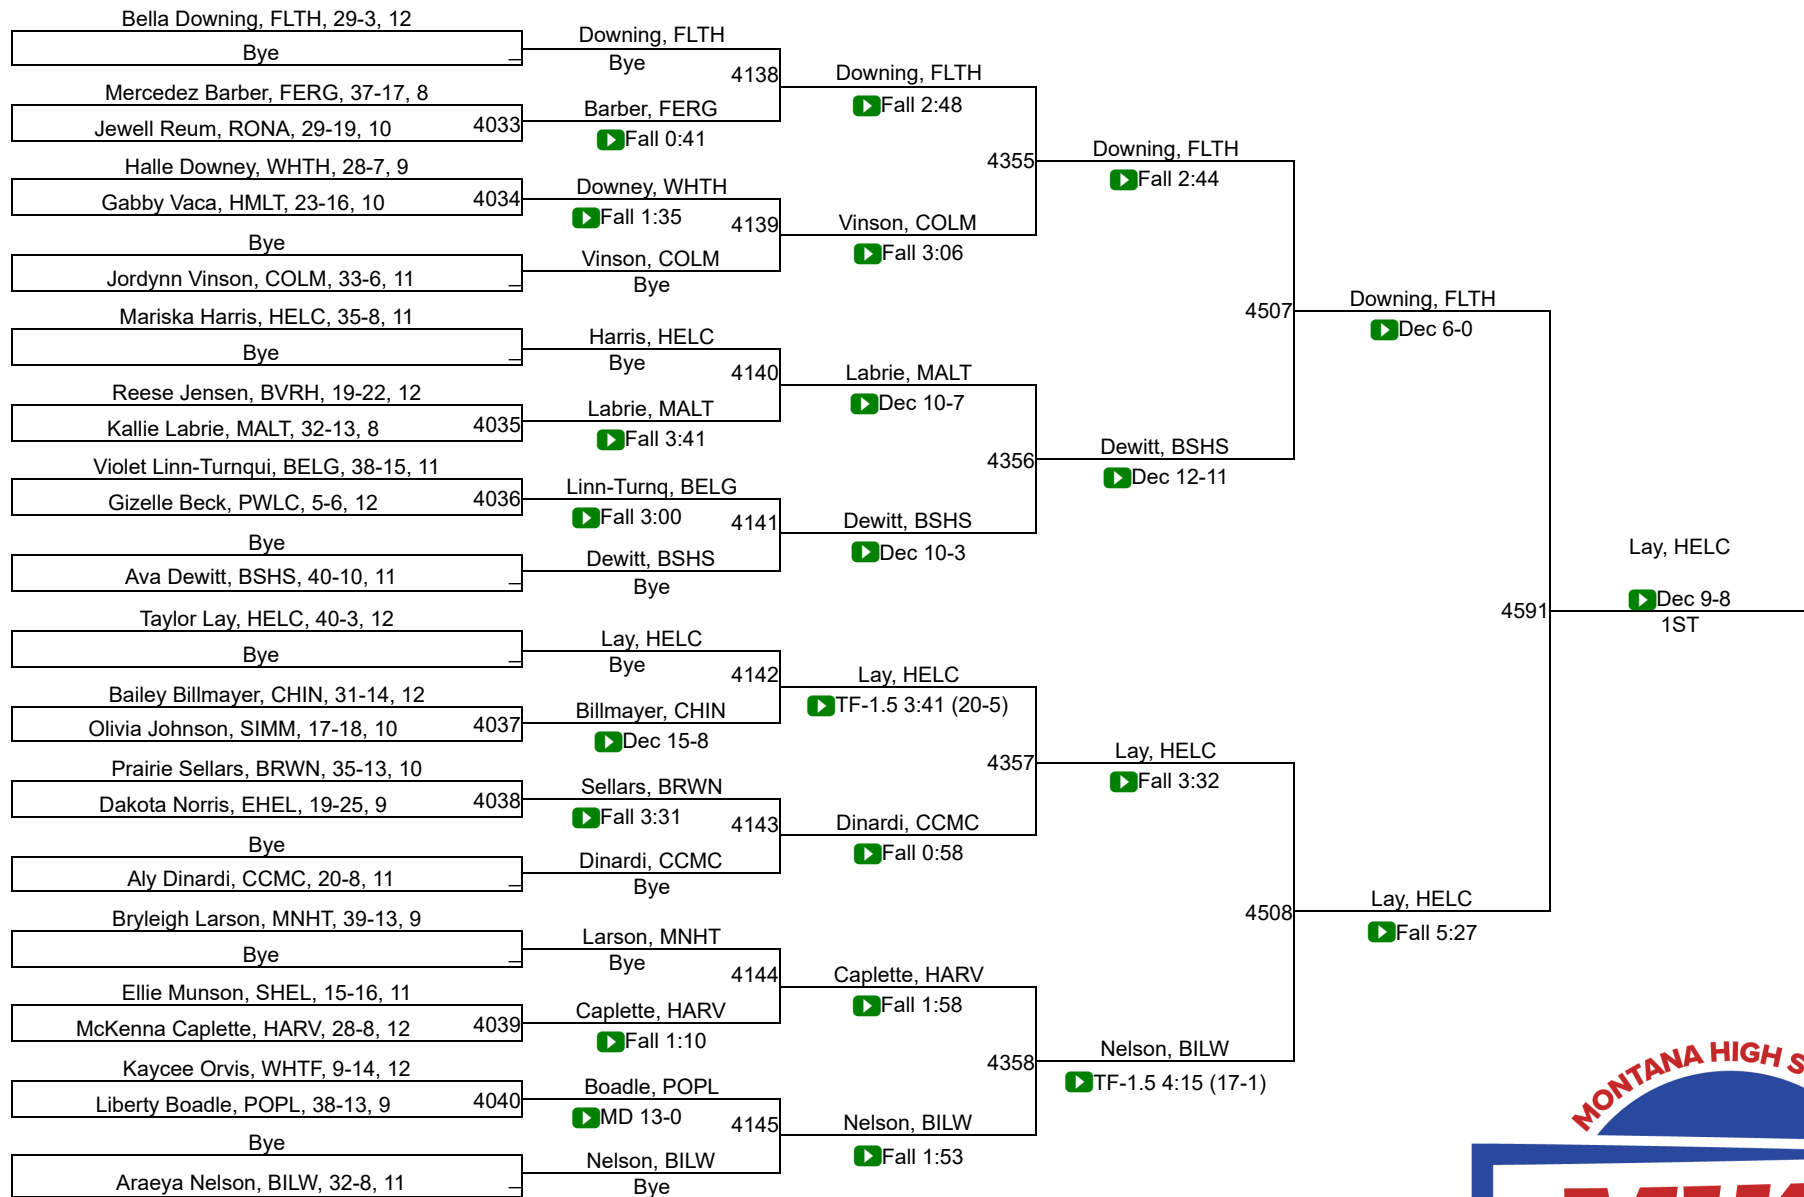

2026 MHSА State Championships

G - 120