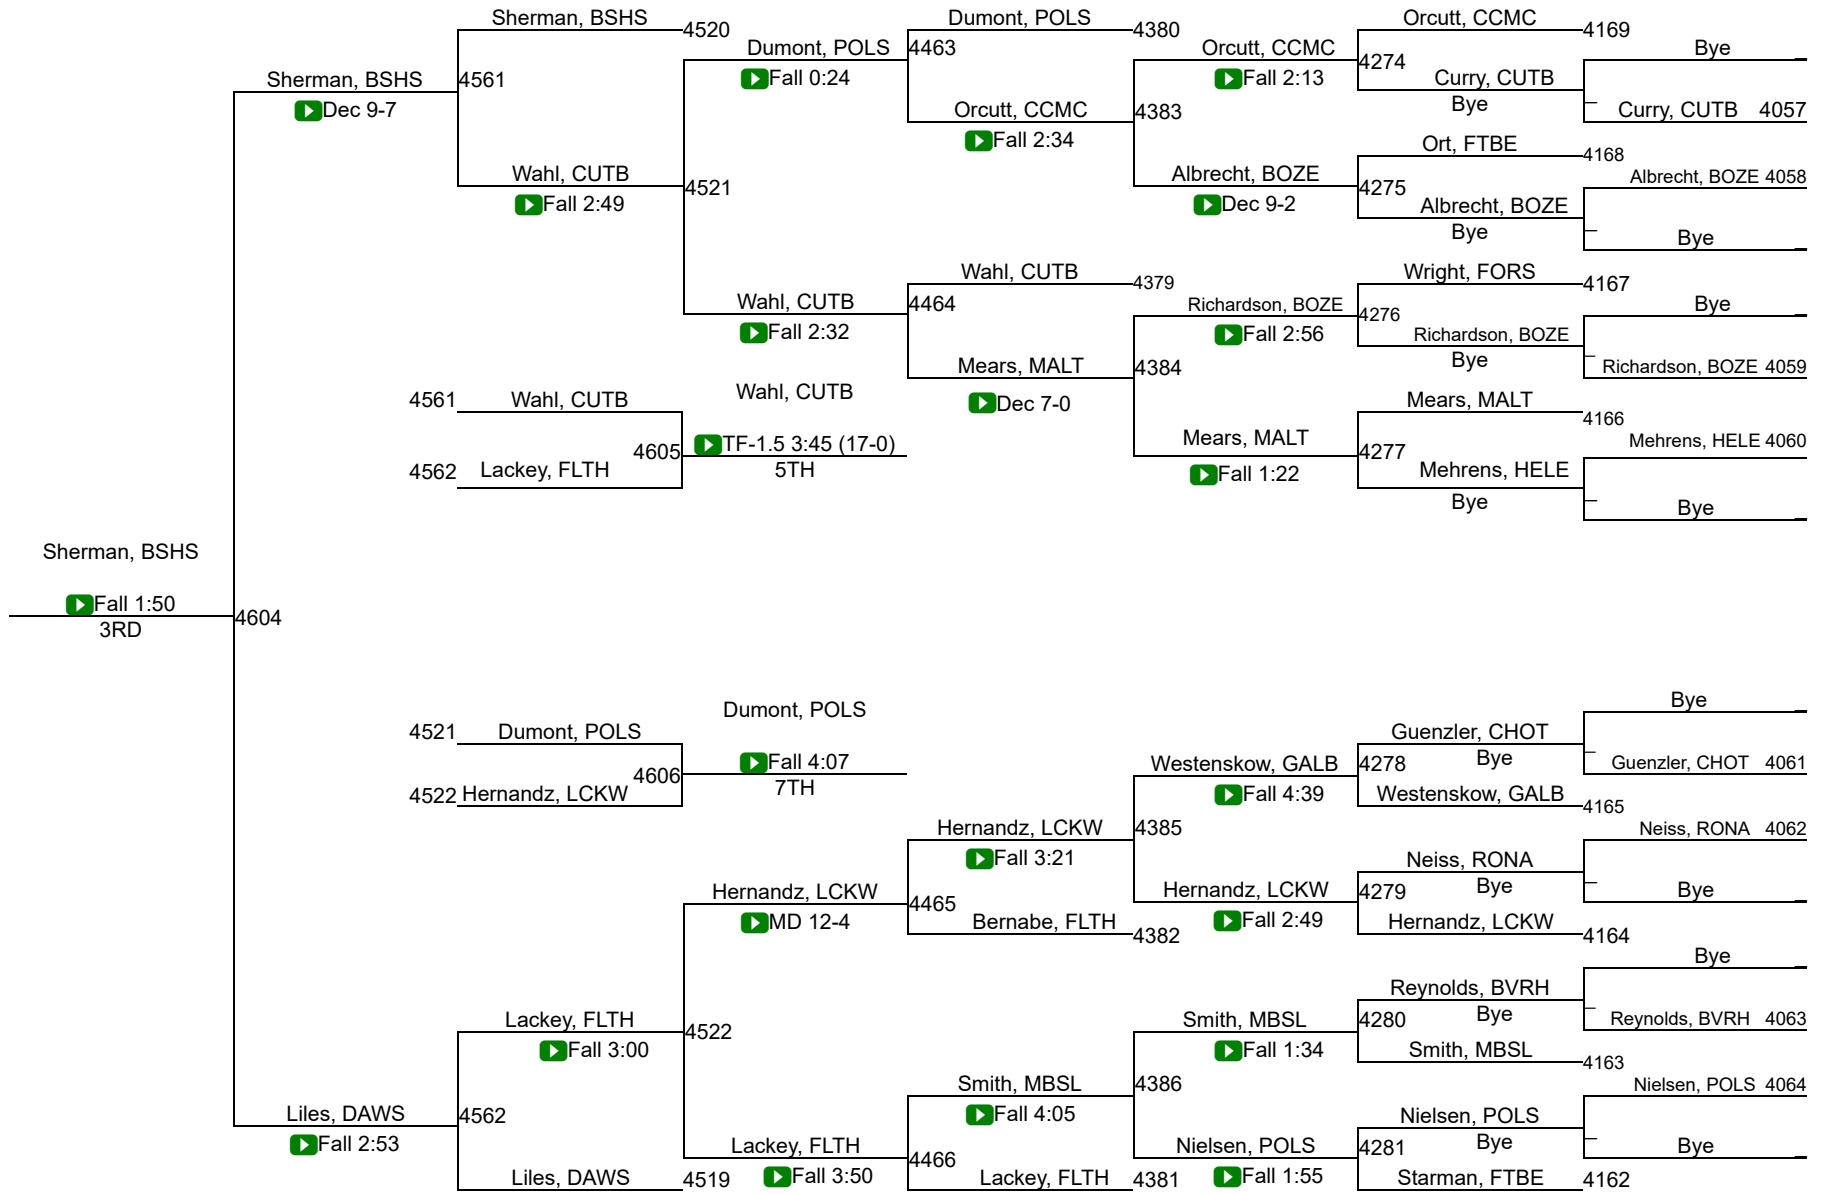

Girls A Team Scores

1	Custer Co. (Miles City)	148.5
2	Laurel	108.0
3	Ronan	99.0
4	Hardin	66.0
5	Browning	64.5
6	Billings Central/Joliet	50.0
7	Fergus (Lewistown)/Hobson	48.5
8	Havre	43.0
9	Frenchtown	39.0
9	Polson	39.0
11	Beaverhead Co. (Dillon)	31.0
12	Whitefish	26.0
13	East Helena	22.0
14	Dawson Co. (Glendive)	20.0
15	Lockwood	13.0
16	Hamilton	12.0
17	Columbia Falls	11.0
18	Corvallis	10.0
19	Stevensville	4.0
20	Libby/Troy	3.5
21	Bigfork	3.0
22	Butte Central	0.0
22	Sidney / Fairview	0.0

2026 Girls State Wrestling Team Scores

12	Wolf Point	29.5
13	Colstrip	29.0
14	Poplar	27.0
15	Chinook	25.0
15	Lincoln County (Eureka)	25.0
15	Shepherd	25.0
18	Anaconda	21.5
19	Shelby	19.0
20	Roundup	17.0
21	Malta	16.0
22	Arlee	15.0
22	Whitehall/Harrison	15.0
24	Broadwater (Townsend)	6.0
25	Plains / Hot Springs	4.0
26	Fairfield/Power	0.0
26	Plentywood	0.0
26	Powell Co. (Deer Lodge)	0.0
26	Red Lodge/Belfry	0.0

2026 MHSА State Championships

G - 130

G-130

2026 MHSА State Championships

G - 135

G - 135

2026 MHSA State Championships

G - 140