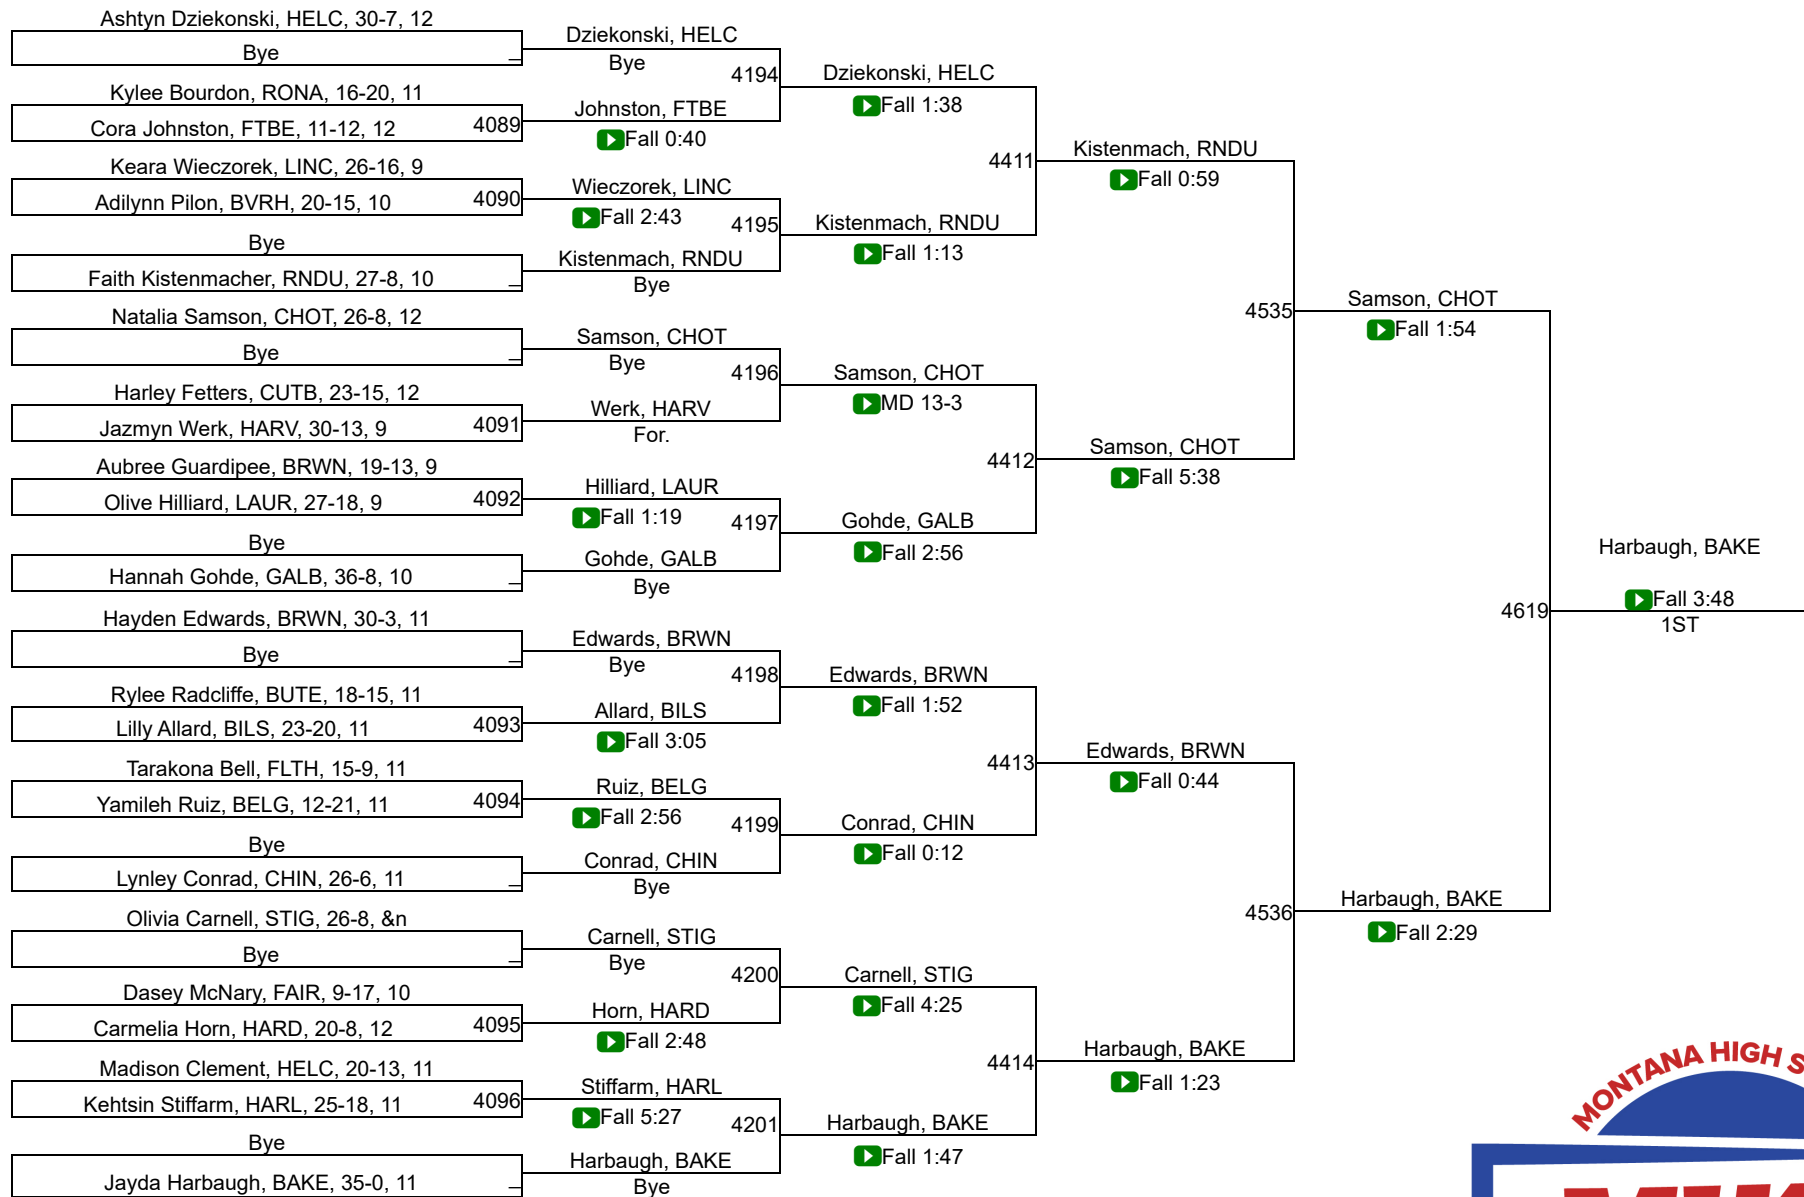

2026 MHSА State Championships

G - 170