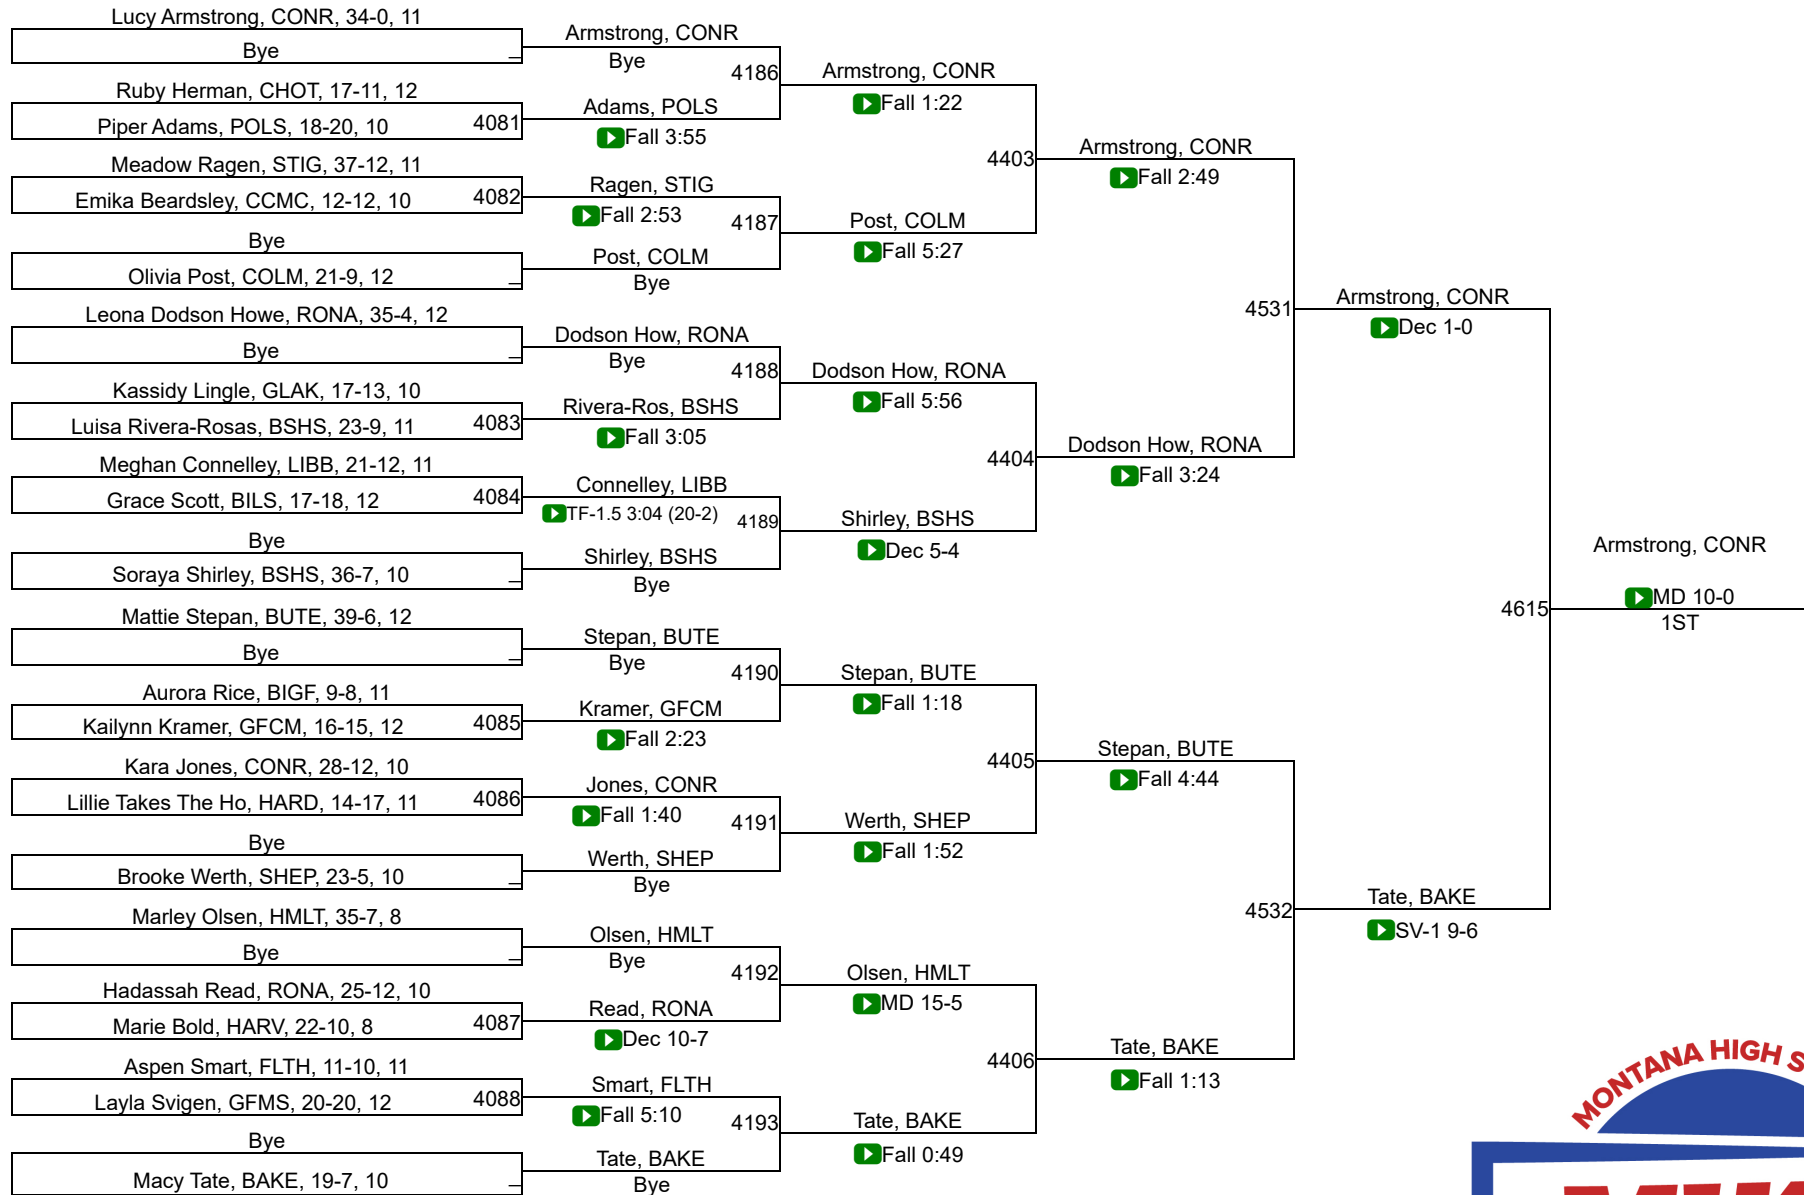

Girls A Team Scores

1	Custer Co. (Miles City)	148.5
2	Laurel	108.0
3	Ronan	99.0
4	Hardin	66.0
5	Browning	64.5
6	Billings Central/Joliet	50.0
7	Fergus (Lewistown)/Hobson	48.5
8	Havre	43.0
9	Frenchtown	39.0
9	Polson	39.0
11	Beaverhead Co. (Dillon)	31.0
12	Whitefish	26.0
13	East Helena	22.0
14	Dawson Co. (Glendive)	20.0
15	Lockwood	13.0
16	Hamilton	12.0
17	Columbia Falls	11.0
18	Corvallis	10.0
19	Stevensville	4.0
20	Libby/Troy	3.5
21	Bigfork	3.0
22	Butte Central	0.0
22	Sidney / Fairview	0.0

2026 Girls State Wrestling Team Scores

12	Wolf Point	29.5
13	Colstrip	29.0
14	Poplar	27.0
15	Chinook	25.0
15	Lincoln County (Eureka)	25.0
15	Shepherd	25.0
18	Anaconda	21.5
19	Shelby	19.0
20	Roundup	17.0
21	Malta	16.0
22	Arlee	15.0
22	Whitehall/Harrison	15.0
24	Broadwater (Townsend)	6.0
25	Plains / Hot Springs	4.0
26	Fairfield/Power	0.0
26	Plentywood	0.0
26	Powell Co. (Deer Lodge)	0.0
26	Red Lodge/Belfry	0.0

G - 140

2026 MHSА State Championships

G - 145

G - 145

2026 MHSА State Championships

G - 155

G - 155

2026 MHSА State Championships