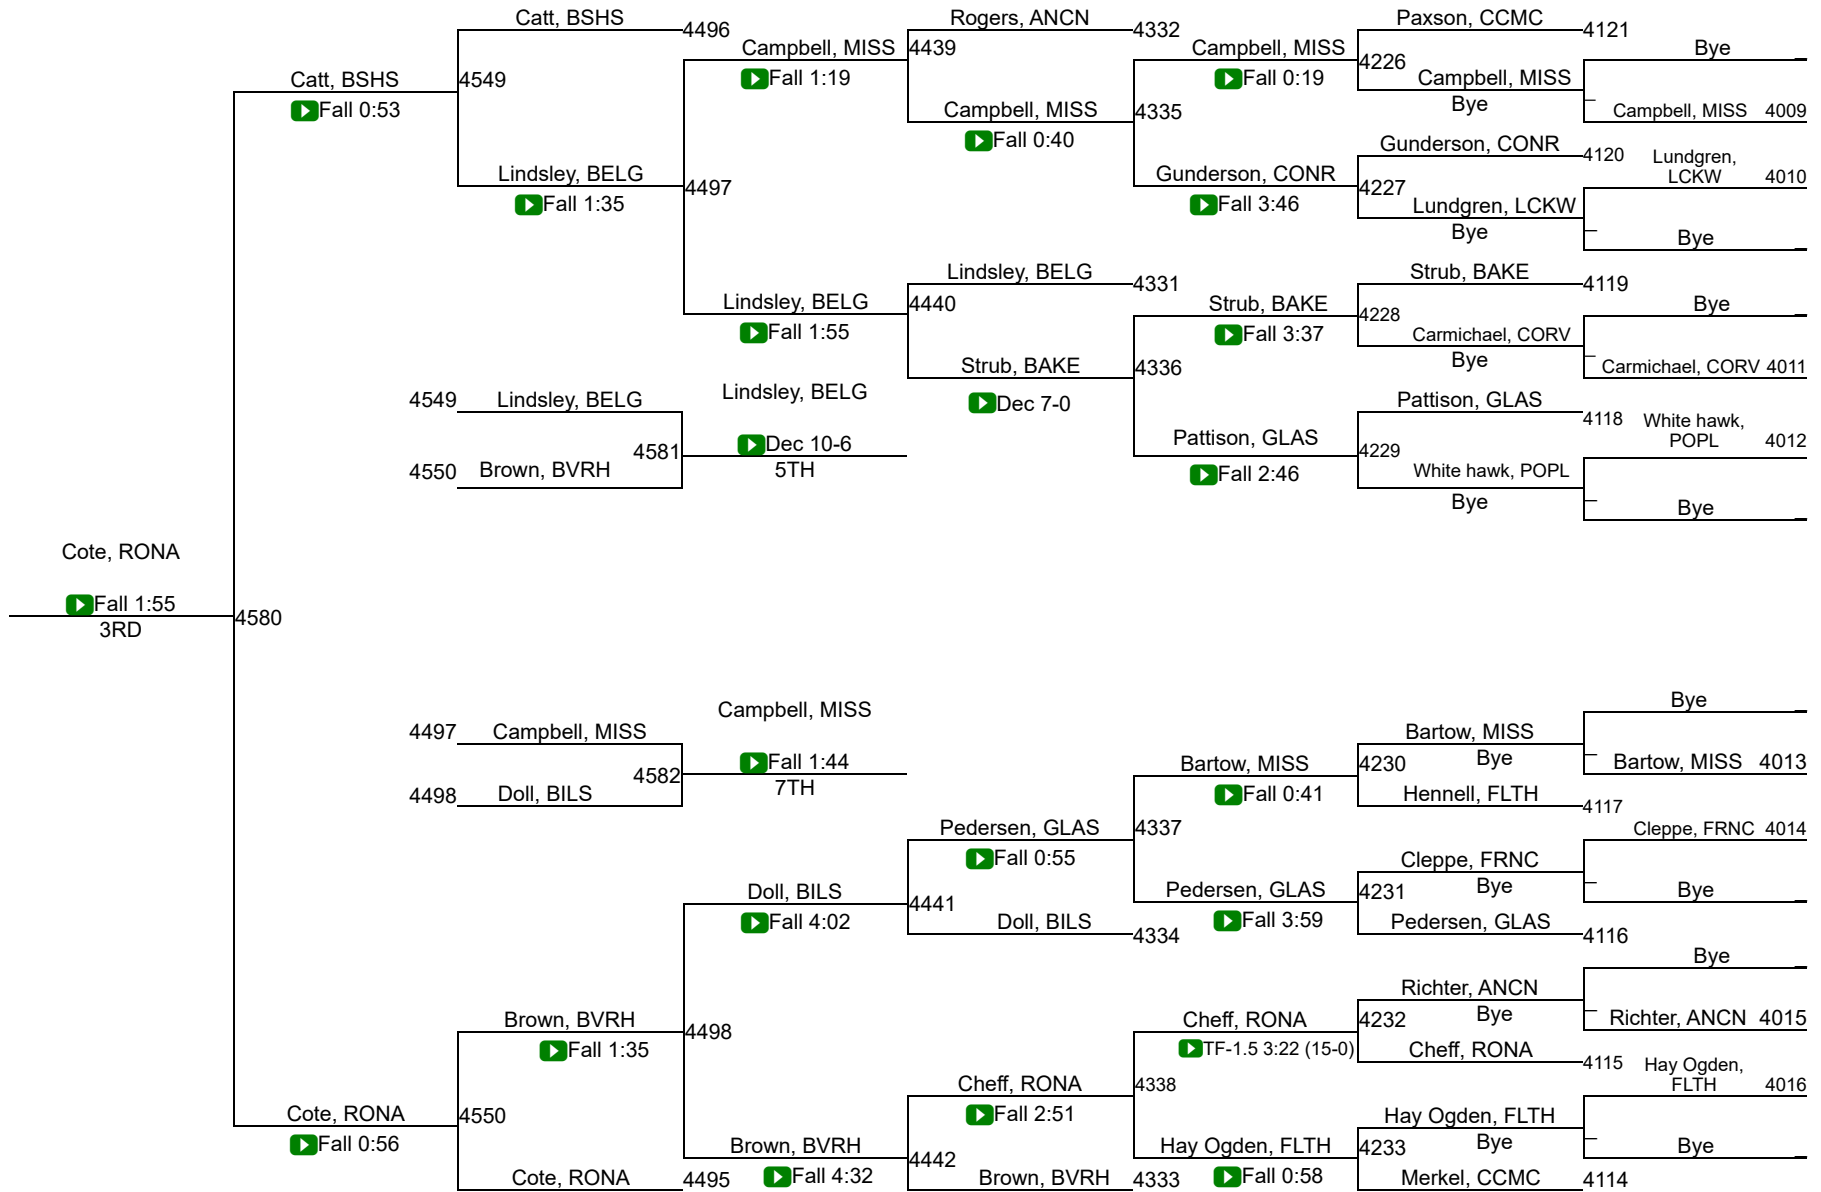

Girls A Team Scores

1	Custer Co. (Miles City)	148.5
2	Laurel	108.0
3	Ronan	99.0
4	Hardin	66.0
5	Browning	64.5
6	Billings Central/Joliet	50.0
7	Fergus (Lewistown)/Hobson	48.5
8	Havre	43.0
9	Frenchtown	39.0
9	Polson	39.0
11	Beaverhead Co. (Dillon)	31.0
12	Whitefish	26.0
13	East Helena	22.0
14	Dawson Co. (Glendive)	20.0
15	Lockwood	13.0
16	Hamilton	12.0
17	Columbia Falls	11.0
18	Corvallis	10.0
19	Stevensville	4.0
20	Libby/Troy	3.5
21	Bigfork	3.0
22	Butte Central	0.0
22	Sidney / Fairview	0.0

2026 Girls State Wrestling Team Scores

12	Wolf Point	29.5
13	Colstrip	29.0
14	Poplar	27.0
15	Chinook	25.0
15	Lincoln County (Eureka)	25.0
15	Shepherd	25.0
18	Anaconda	21.5
19	Shelby	19.0
20	Roundup	17.0
21	Malta	16.0
22	Arlee	15.0
22	Whitehall/Harrison	15.0
24	Broadwater (Townsend)	6.0
25	Plains / Hot Springs	4.0
26	Fairfield/Power	0.0
26	Plentywood	0.0
26	Powell Co. (Deer Lodge)	0.0
26	Red Lodge/Belfry	0.0

Girls C Team Scores

1	Simms	65.0
2	Big Sandy	52.0
3	Powder River Co. (Broadus)	26.0
4	Chester-Joplin-Inverness	20.0
5	Forsyth	18.0
6	Saint Patrick`s Academy	8.0
7	Custer/Hysham	4.0
8	Cascade	2.0
9	North Star	0.0

2026 MHSА State Championships

G - 100

G-100

2026 MHSА State Championships

G - 105

G-105

2026 MHSA State Championships

G - 110