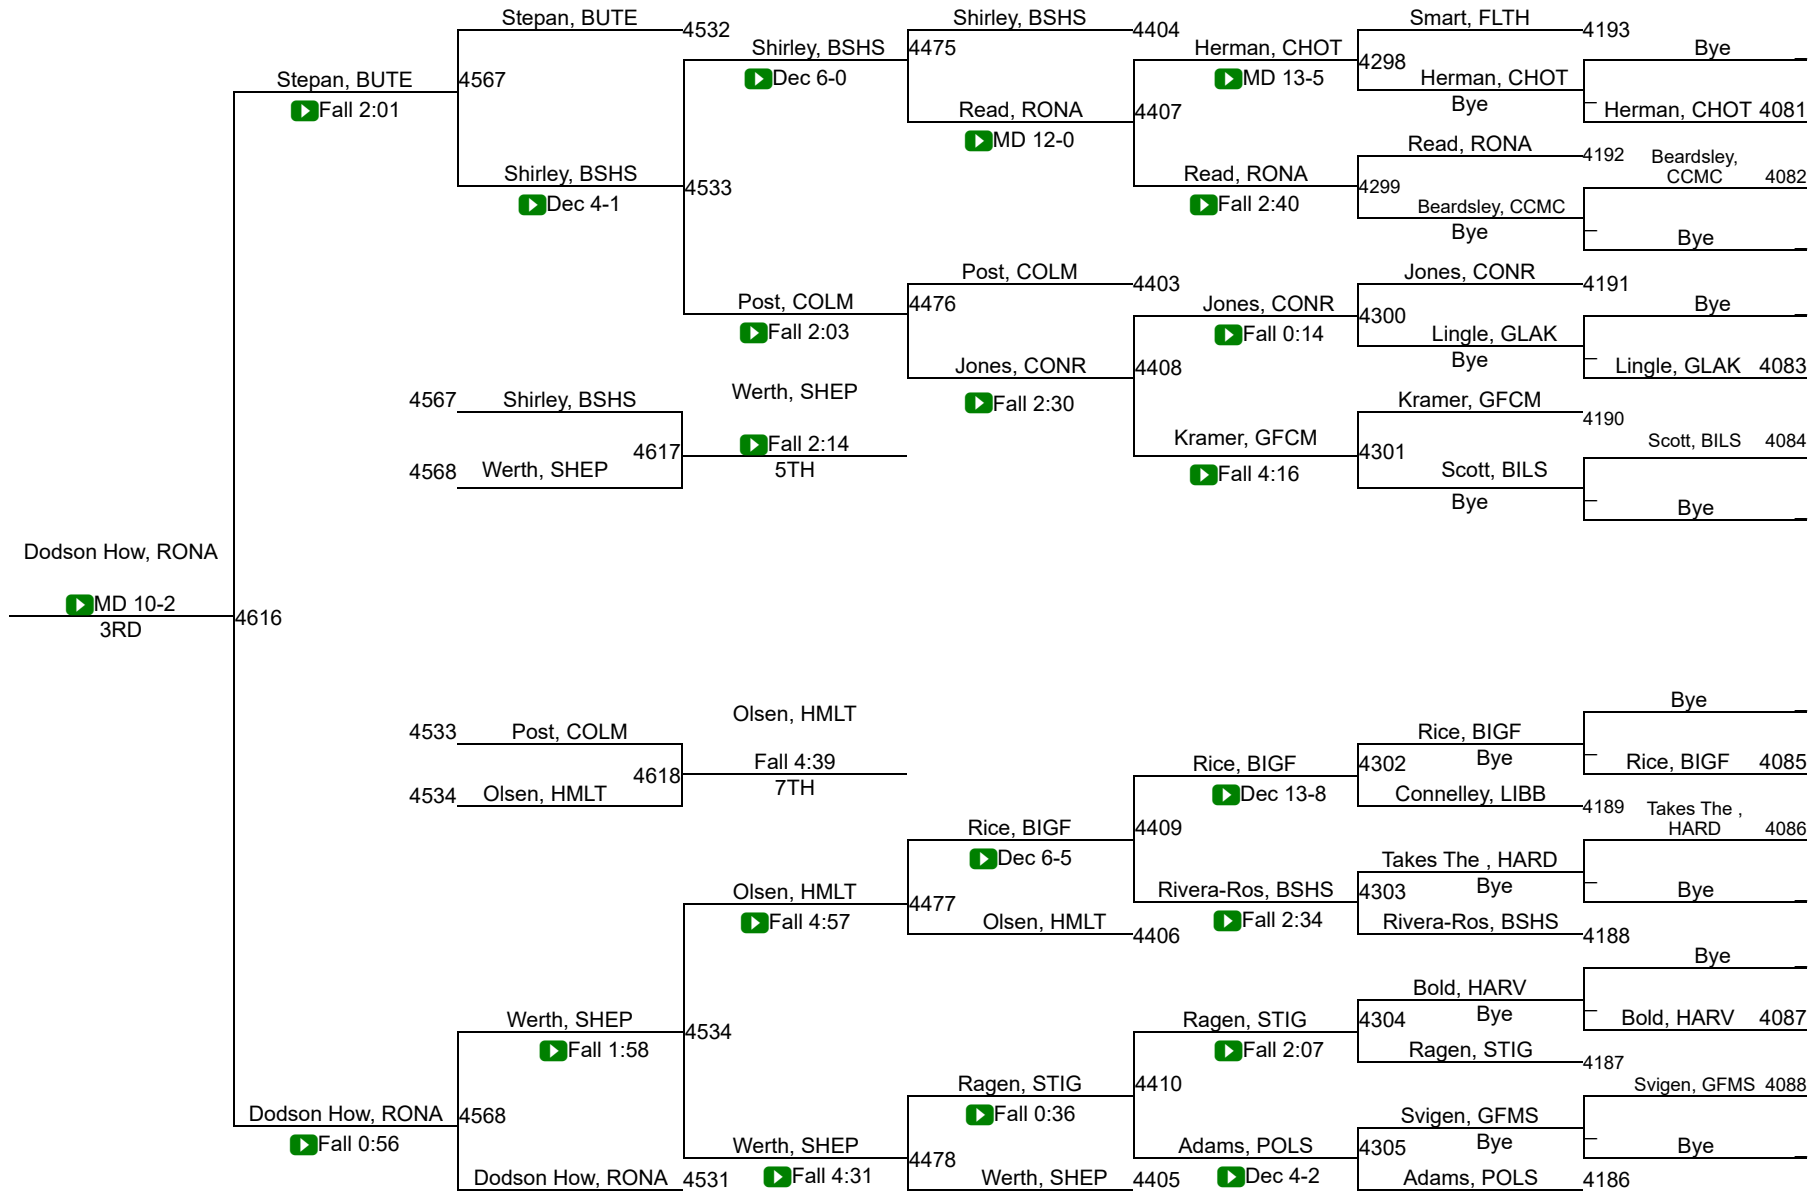

Girls A Team Scores

1	Custer Co. (Miles City)	148.5
2	Laurel	108.0
3	Ronan	99.0
4	Hardin	66.0
5	Browning	64.5
6	Billings Central/Joliet	50.0
7	Fergus (Lewistown)/Hobson	48.5
8	Havre	43.0
9	Frenchtown	39.0
9	Polson	39.0
11	Beaverhead Co. (Dillon)	31.0
12	Whitefish	26.0
13	East Helena	22.0
14	Dawson Co. (Glendive)	20.0
15	Lockwood	13.0
16	Hamilton	12.0
17	Columbia Falls	11.0
18	Corvallis	10.0
19	Stevensville	4.0
20	Libby/Troy	3.5
21	Bigfork	3.0
22	Butte Central	0.0
22	Sidney / Fairview	0.0

Girls B Team Scores

1	Fort Benton	97.0
2	Conrad	85.5
3	Baker	70.0
4	Glasgow	64.0
5	Manhattan	47.5
6	Choteau	41.0
7	Columbus	38.0
8	Harlem	36.0
9	Cut Bank	34.5
10	Jefferson (Boulder)	33.0
11	St. Ignatius/Charlo	32.0

2026 Girls State Wrestling Team Scores

12	Wolf Point	29.5
13	Colstrip	29.0
14	Poplar	27.0
15	Chinook	25.0
15	Lincoln County (Eureka)	25.0
15	Shepherd	25.0
18	Anaconda	21.5
19	Shelby	19.0
20	Roundup	17.0
21	Malta	16.0
22	Arlee	15.0
22	Whitehall/Harrison	15.0
24	Broadwater (Townsend)	6.0
25	Plains / Hot Springs	4.0
26	Fairfield/Power	0.0
26	Plentywood	0.0
26	Powell Co. (Deer Lodge)	0.0
26	Red Lodge/Belfry	0.0

G - 140

2026 MHSА State Championships

G - 145

G - 145

2026 MHSА State Championships

G - 155

G - 155

2026 MHSА State Championships