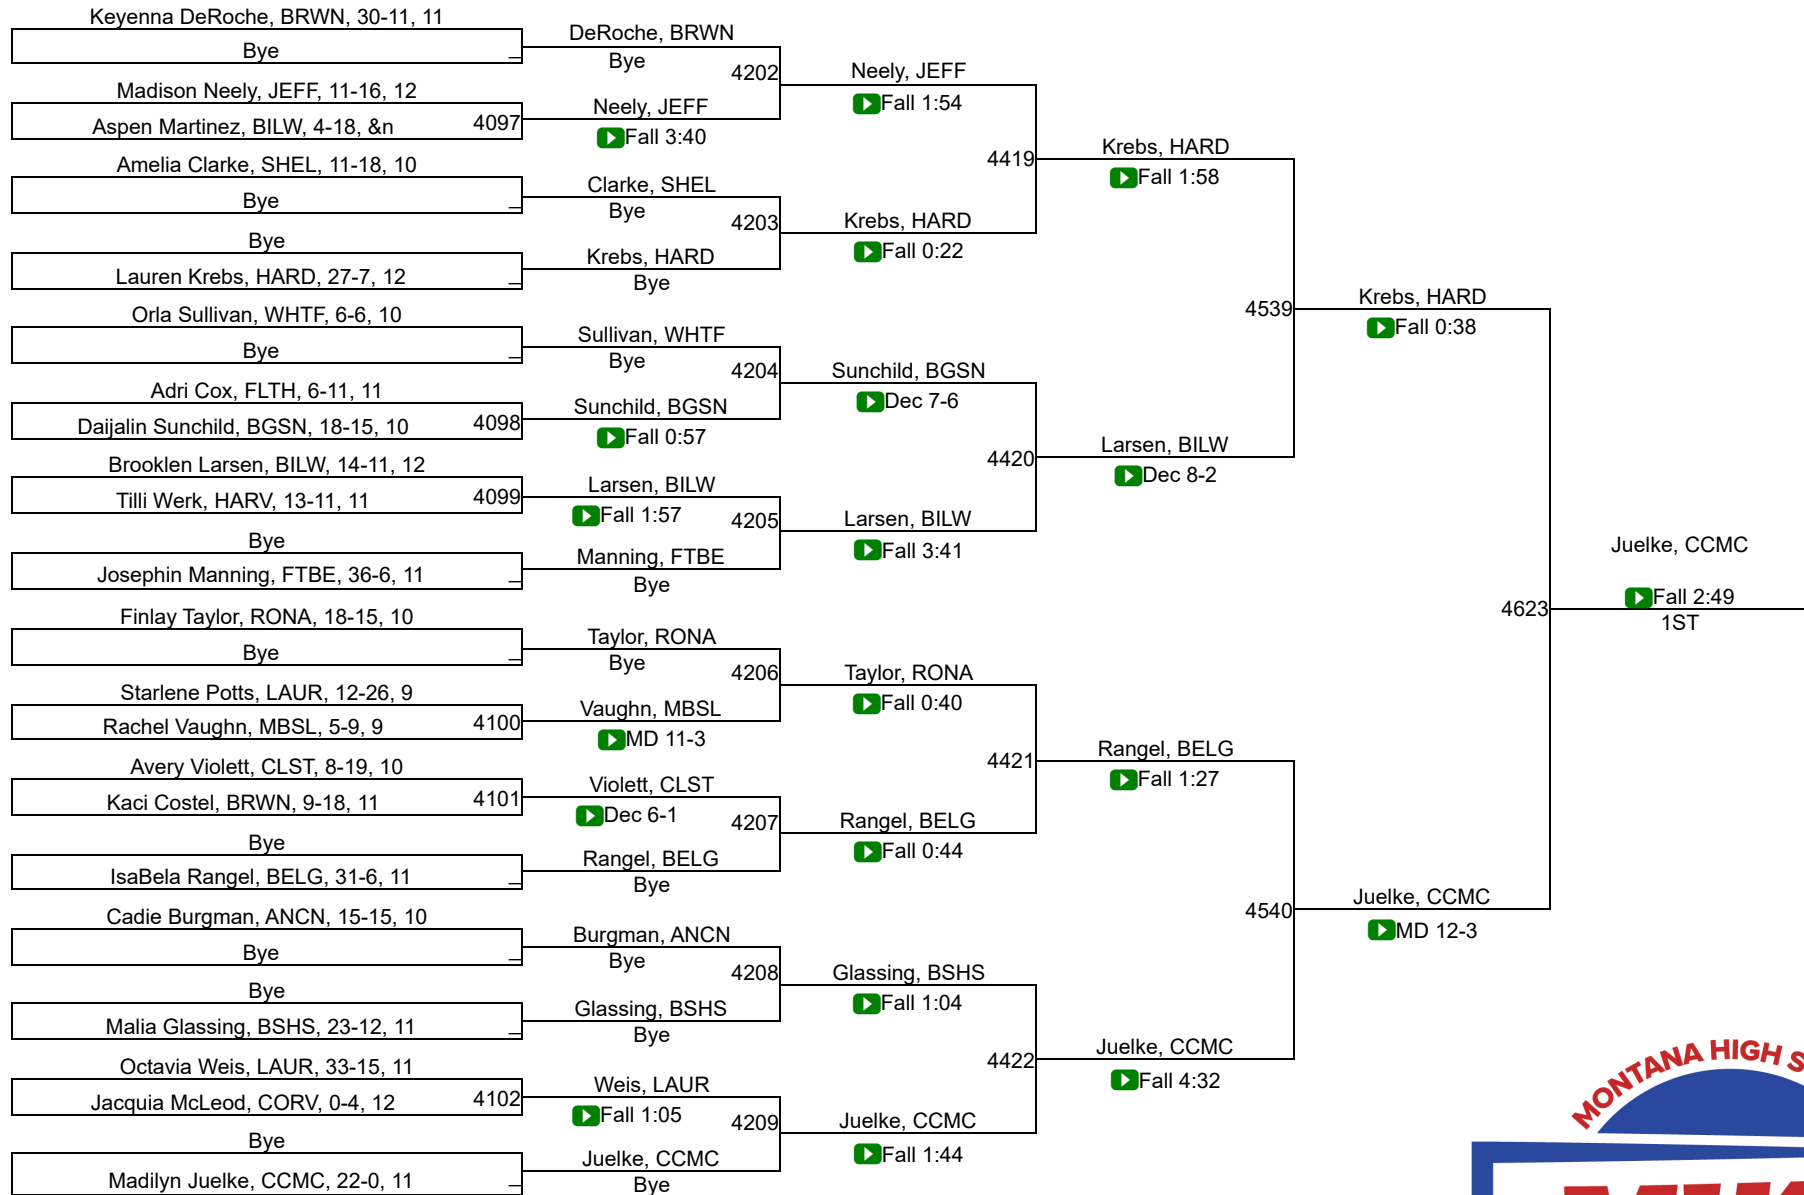

2026 MHSА State Championships

G - 190