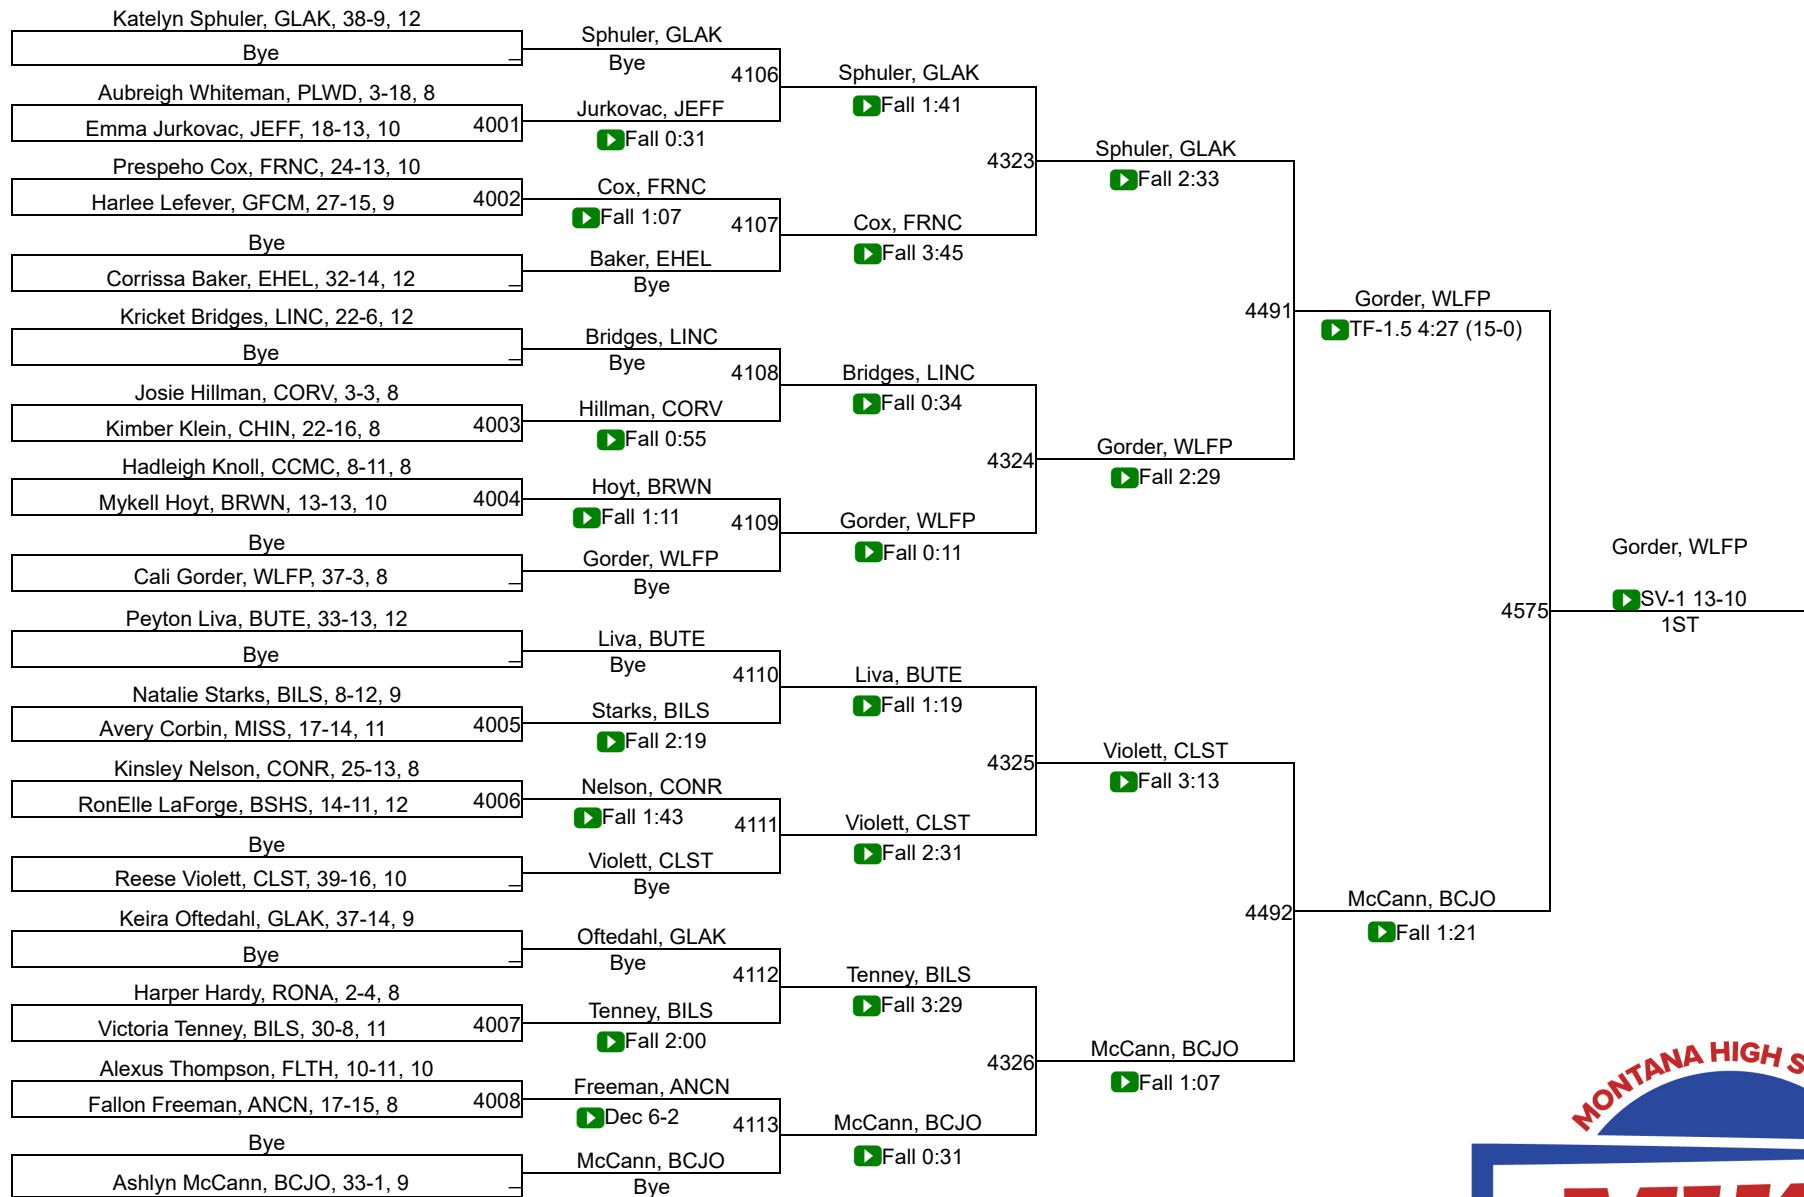

2026 Girls State Wrestling Team Scores

12	Wolf Point	29.5
13	Colstrip	29.0
14	Poplar	27.0
15	Chinook	25.0
15	Lincoln County (Eureka)	25.0
15	Shepherd	25.0
18	Anaconda	21.5
19	Shelby	19.0
20	Roundup	17.0
21	Malta	16.0
22	Arlee	15.0
22	Whitehall/Harrison	15.0
24	Broadwater (Townsend)	6.0
25	Plains / Hot Springs	4.0
26	Fairfield/Power	0.0
26	Plentywood	0.0
26	Powell Co. (Deer Lodge)	0.0
26	Red Lodge/Belfry	0.0

Girls C Team Scores

1	Simms	65.0
2	Big Sandy	52.0
3	Powder River Co. (Broadus)	26.0
4	Chester-Joplin-Inverness	20.0
5	Forsyth	18.0
6	Saint Patrick`s Academy	8.0
7	Custer/Hysham	4.0
8	Cascade	2.0
9	North Star	0.0

2026 MHSА State Championships

G - 100