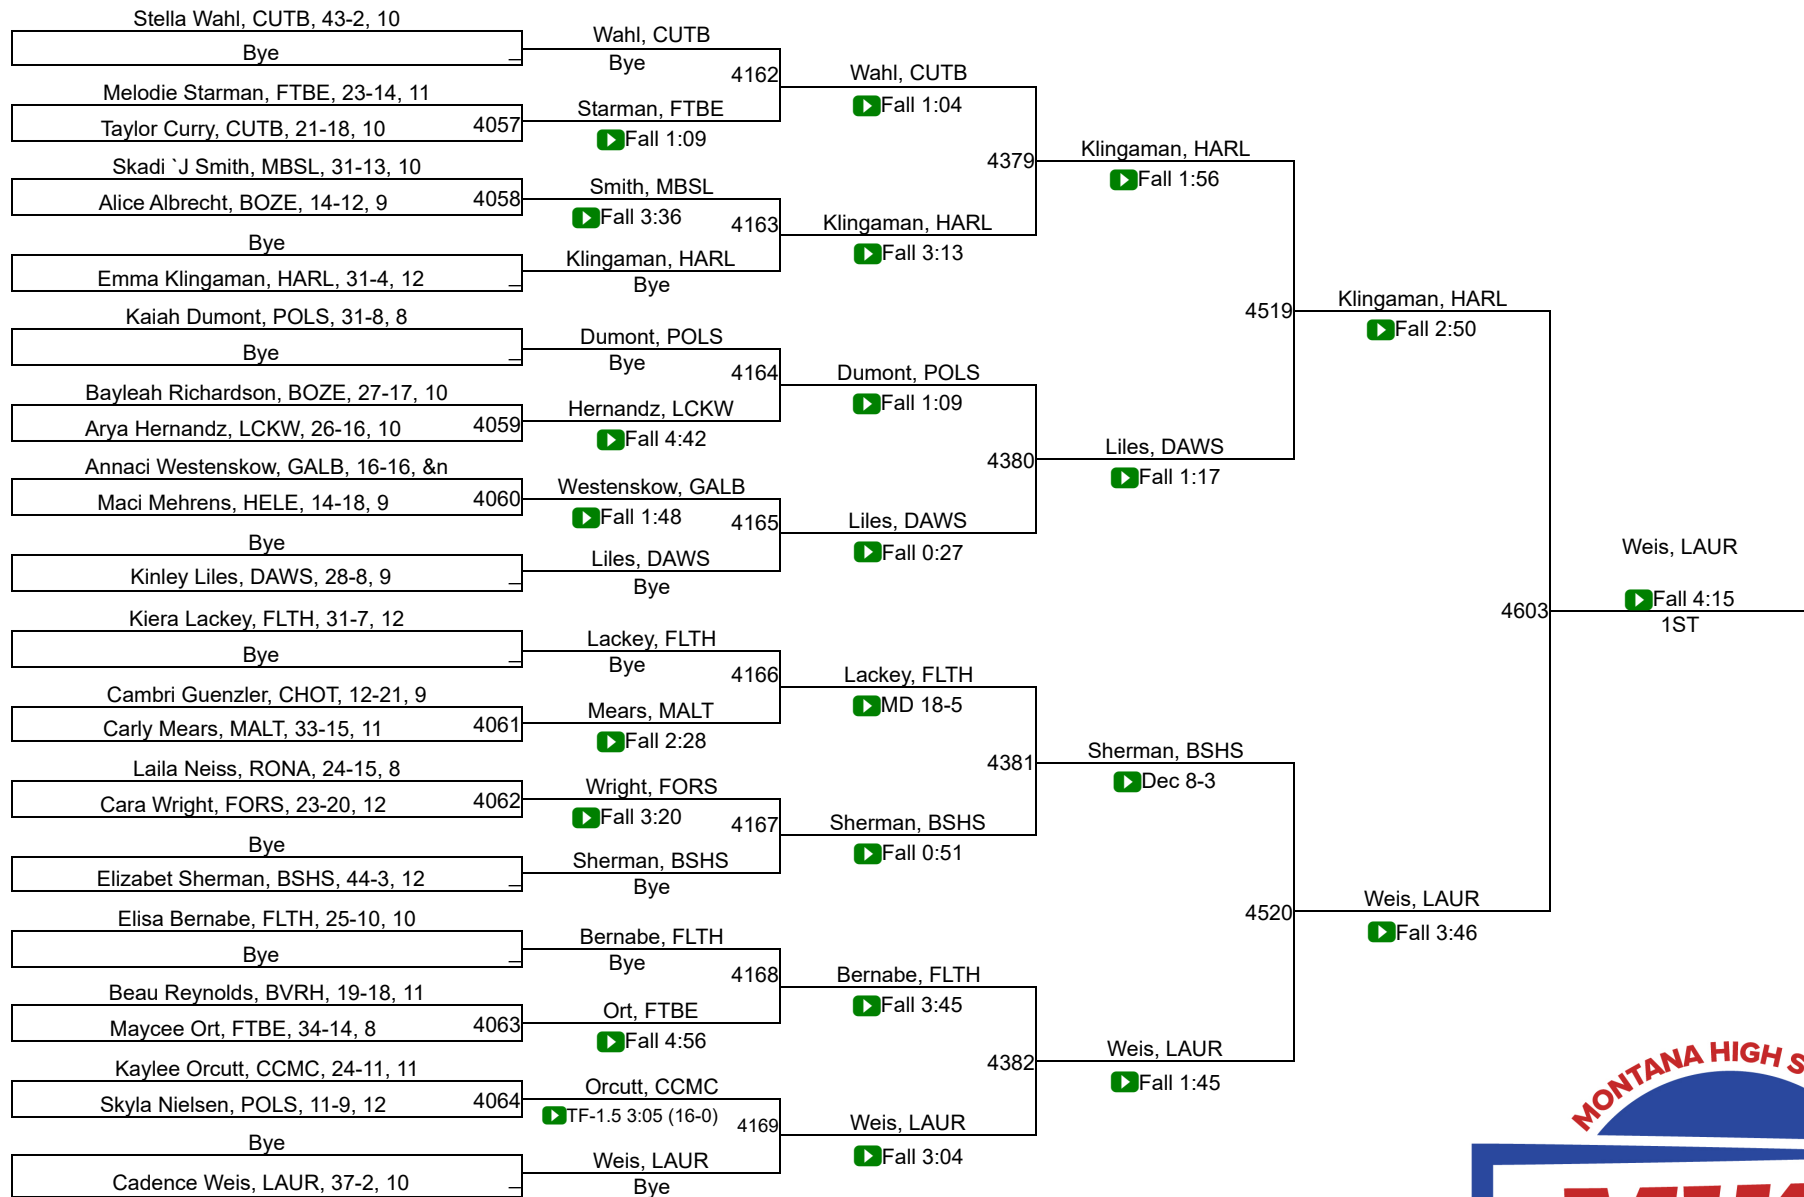

2026 MHSА State Championships

G - 135