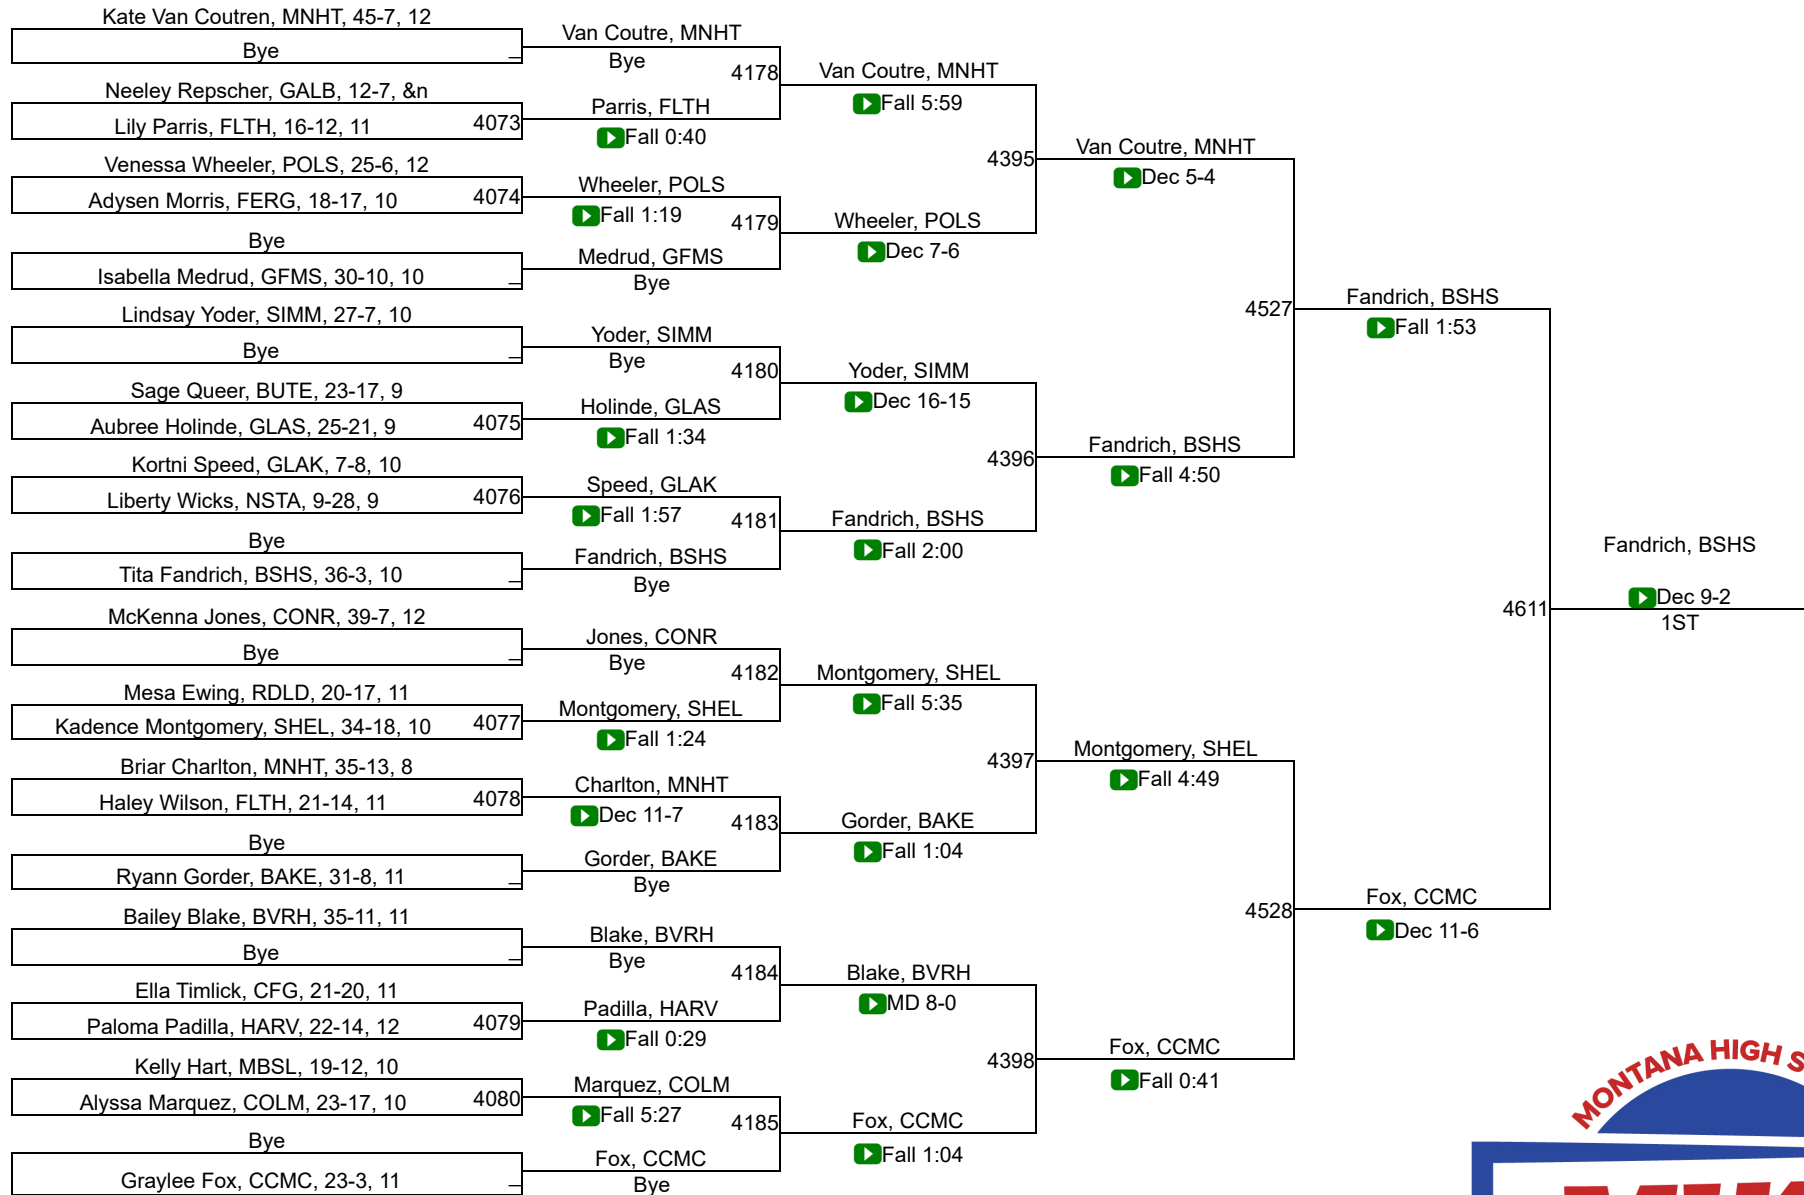

2026 MHSА State Championships

G - 145