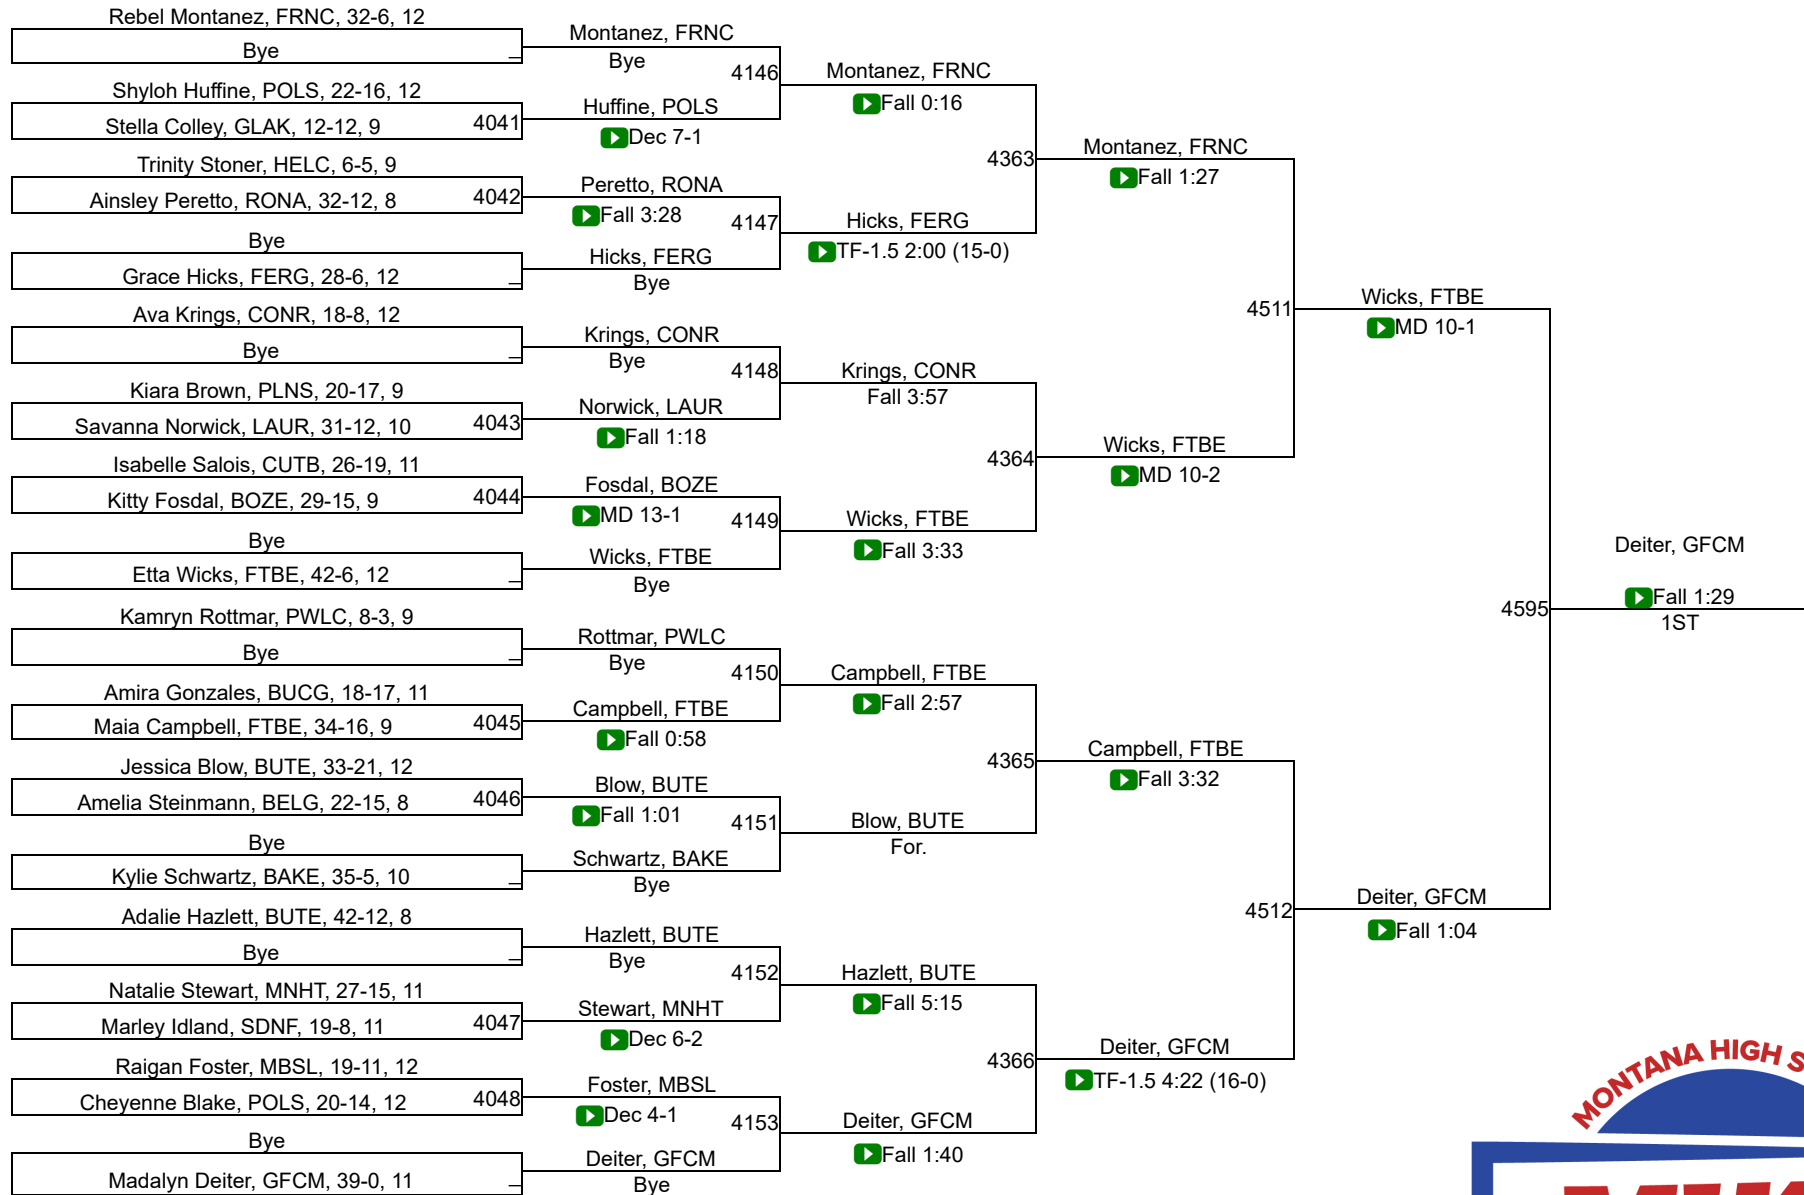

2026 MHSА State Championships

G - 125