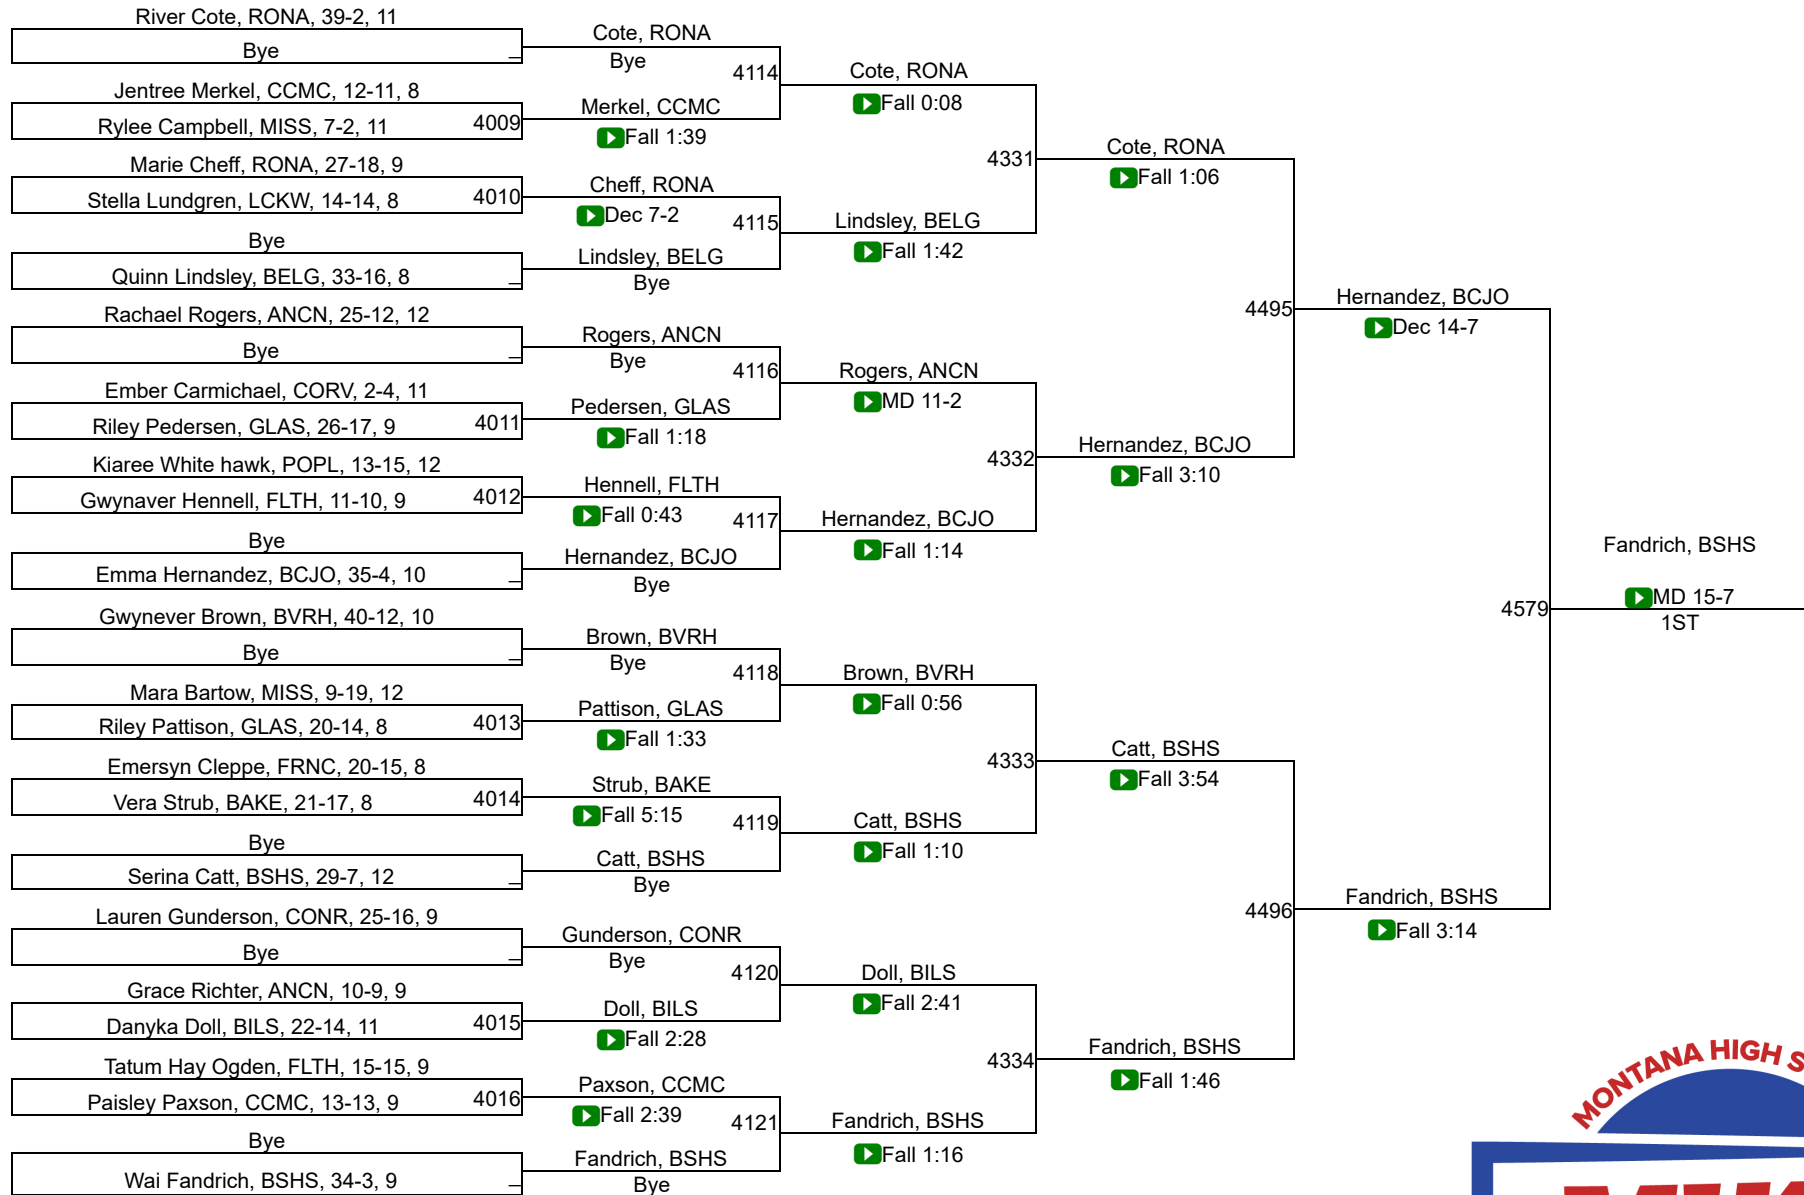

2026 MHSА State Championships

G - 105