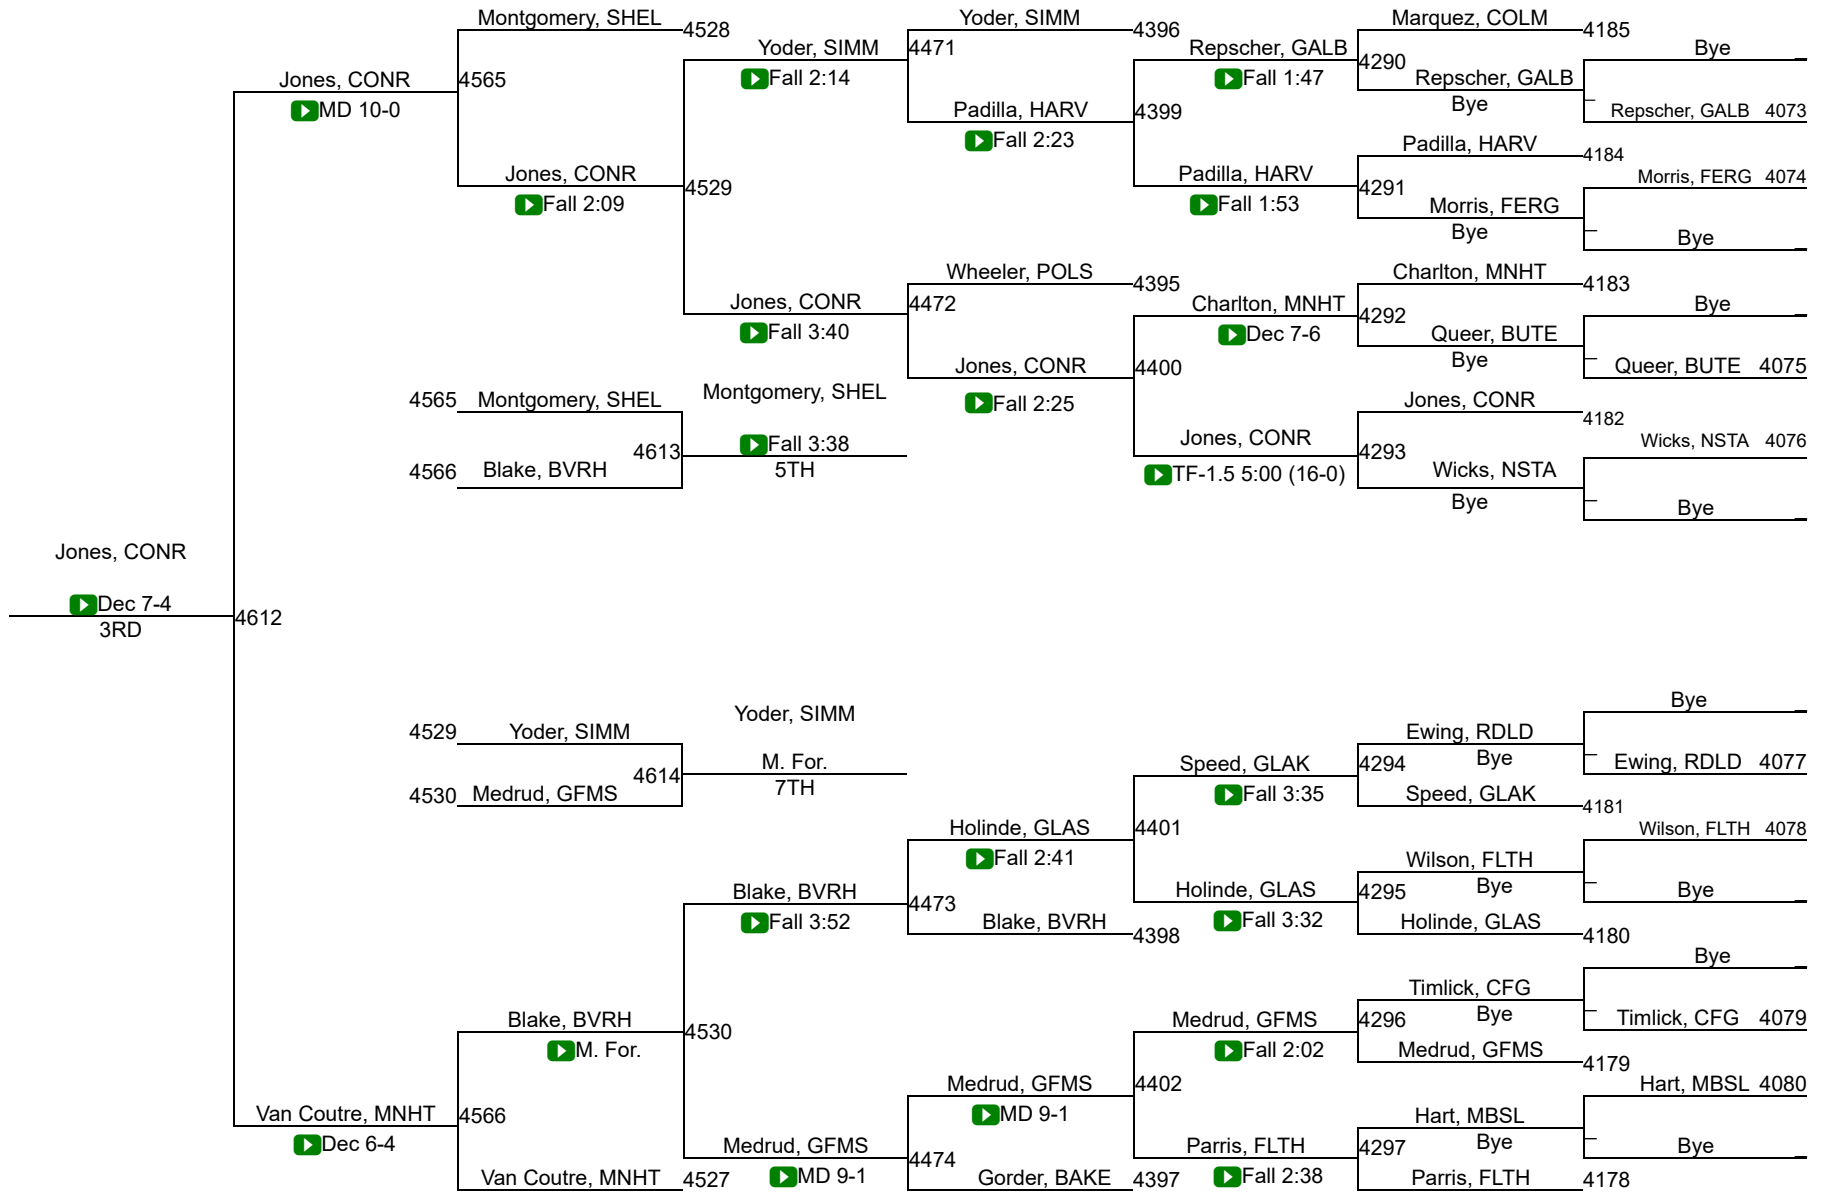

Girls A Team Scores

1	Custer Co. (Miles City)	148.5
2	Laurel	108.0
3	Ronan	99.0
4	Hardin	66.0
5	Browning	64.5
6	Billings Central/Joliet	50.0
7	Fergus (Lewistown)/Hobson	48.5
8	Havre	43.0
9	Frenchtown	39.0
9	Polson	39.0
11	Beaverhead Co. (Dillon)	31.0
12	Whitefish	26.0
13	East Helena	22.0
14	Dawson Co. (Glendive)	20.0
15	Lockwood	13.0
16	Hamilton	12.0
17	Columbia Falls	11.0
18	Corvallis	10.0
19	Stevensville	4.0
20	Libby/Troy	3.5
21	Bigfork	3.0
22	Butte Central	0.0
22	Sidney / Fairview	0.0

2026 Girls State Wrestling Team Scores

12	Wolf Point	29.5
13	Colstrip	29.0
14	Poplar	27.0
15	Chinook	25.0
15	Lincoln County (Eureka)	25.0
15	Shepherd	25.0
18	Anaconda	21.5
19	Shelby	19.0
20	Roundup	17.0
21	Malta	16.0
22	Arlee	15.0
22	Whitehall/Harrison	15.0
24	Broadwater (Townsend)	6.0
25	Plains / Hot Springs	4.0
26	Fairfield/Power	0.0
26	Plentywood	0.0
26	Powell Co. (Deer Lodge)	0.0
26	Red Lodge/Belfry	0.0

G - 140

2026 MHSА State Championships

G - 145

G - 145

2026 MHSА State Championships

G - 155

G - 155

2026 MHSА State Championships