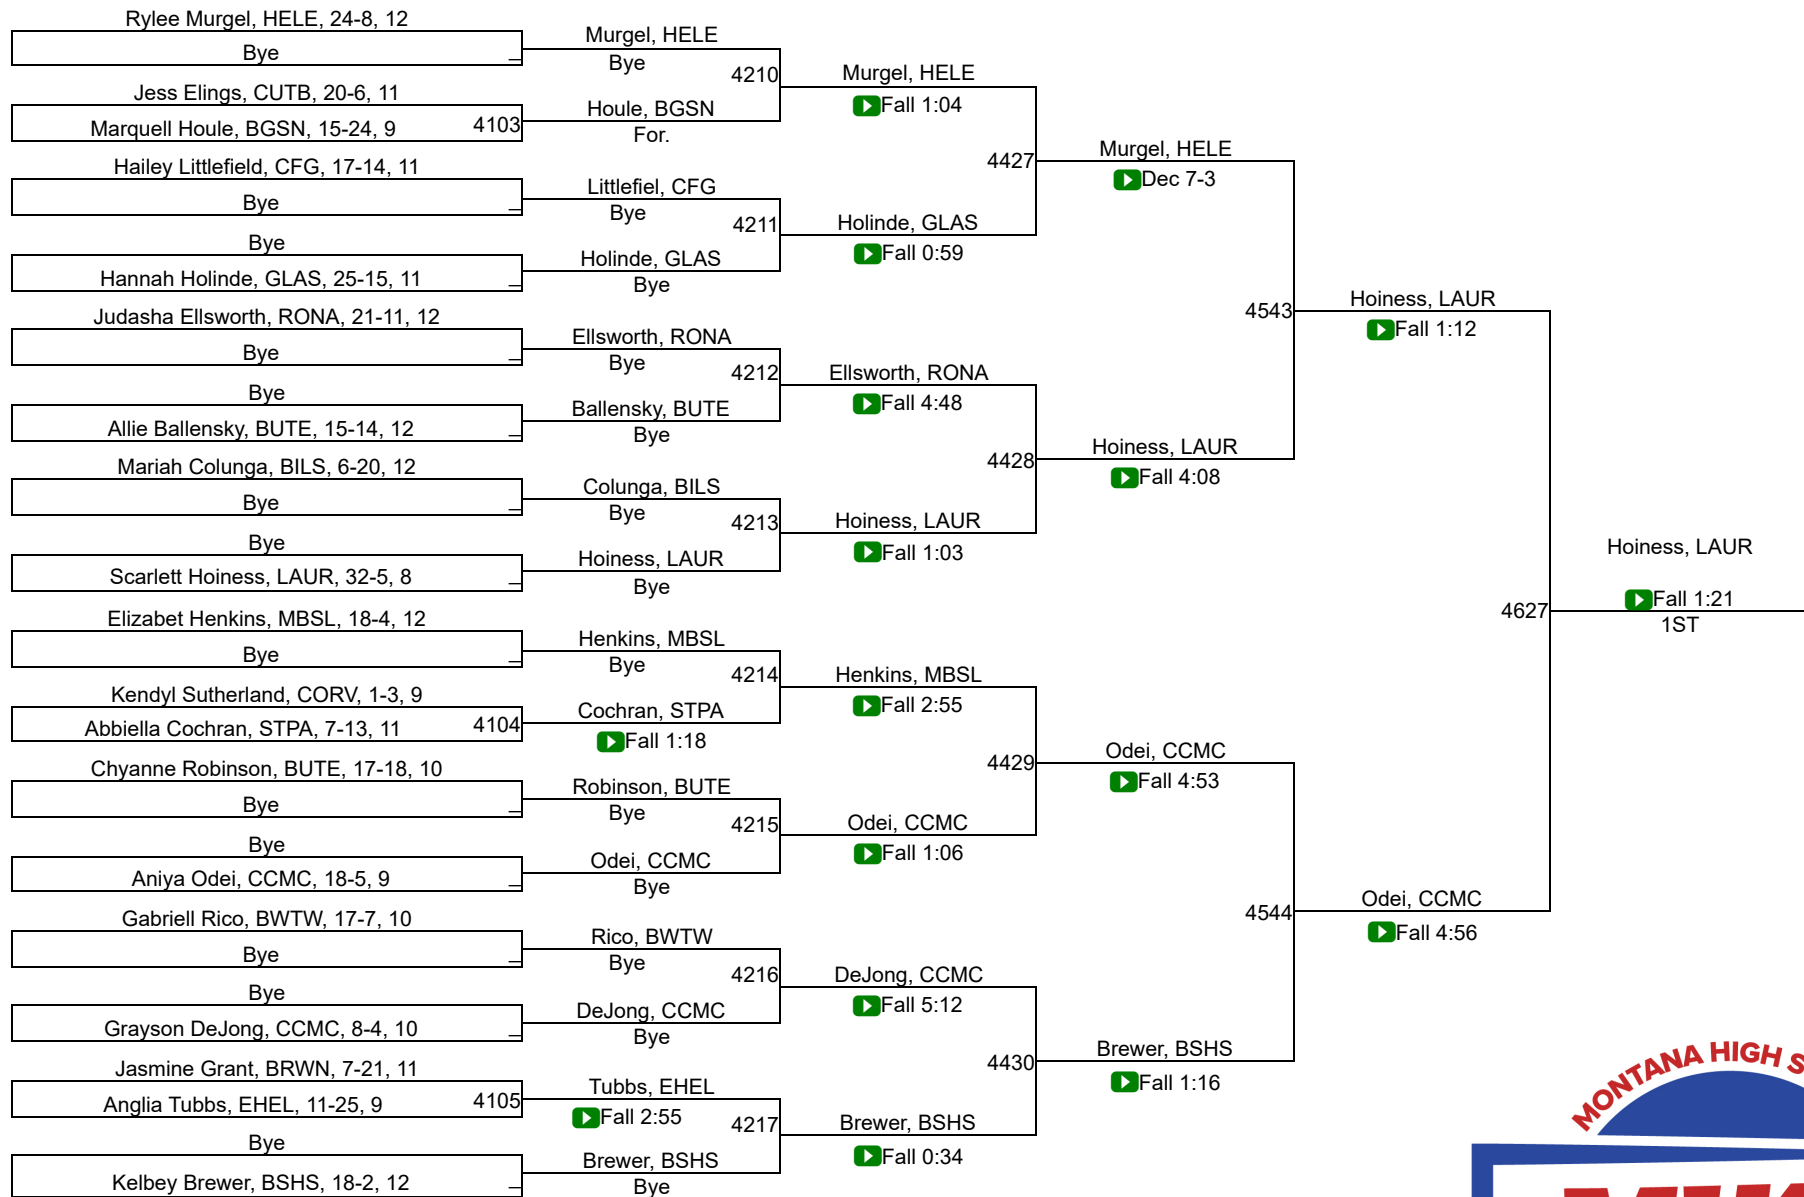

Girls A Team Scores

1	Custer Co. (Miles City)	148.5
2	Laurel	108.0
3	Ronan	99.0
4	Hardin	66.0
5	Browning	64.5
6	Billings Central/Joliet	50.0
7	Fergus (Lewistown)/Hobson	48.5
8	Havre	43.0
9	Frenchtown	39.0
9	Polson	39.0
11	Beaverhead Co. (Dillon)	31.0
12	Whitefish	26.0
13	East Helena	22.0
14	Dawson Co. (Glendive)	20.0
15	Lockwood	13.0
16	Hamilton	12.0
17	Columbia Falls	11.0
18	Corvallis	10.0
19	Stevensville	4.0
20	Libby/Troy	3.5
21	Bigfork	3.0
22	Butte Central	0.0
22	Sidney / Fairview	0.0

Girls B Team Scores

1	Fort Benton	97.0
2	Conrad	85.5
3	Baker	70.0
4	Glasgow	64.0
5	Manhattan	47.5
6	Choteau	41.0
7	Columbus	38.0
8	Harlem	36.0
9	Cut Bank	34.5
10	Jefferson (Boulder)	33.0
11	St. Ignatius/Charlo	32.0

2026 Girls State Wrestling Team Scores

12	Wolf Point	29.5
13	Colstrip	29.0
14	Poplar	27.0
15	Chinook	25.0
15	Lincoln County (Eureka)	25.0
15	Shepherd	25.0
18	Anaconda	21.5
19	Shelby	19.0
20	Roundup	17.0
21	Malta	16.0
22	Arlee	15.0
22	Whitehall/Harrison	15.0
24	Broadwater (Townsend)	6.0
25	Plains / Hot Springs	4.0
26	Fairfield/Power	0.0
26	Plentywood	0.0
26	Powell Co. (Deer Lodge)	0.0
26	Red Lodge/Belfry	0.0

G - 170

2026 MHSА State Championships

G - 190

2026 MHSА State Championships

G - 235

G - 235