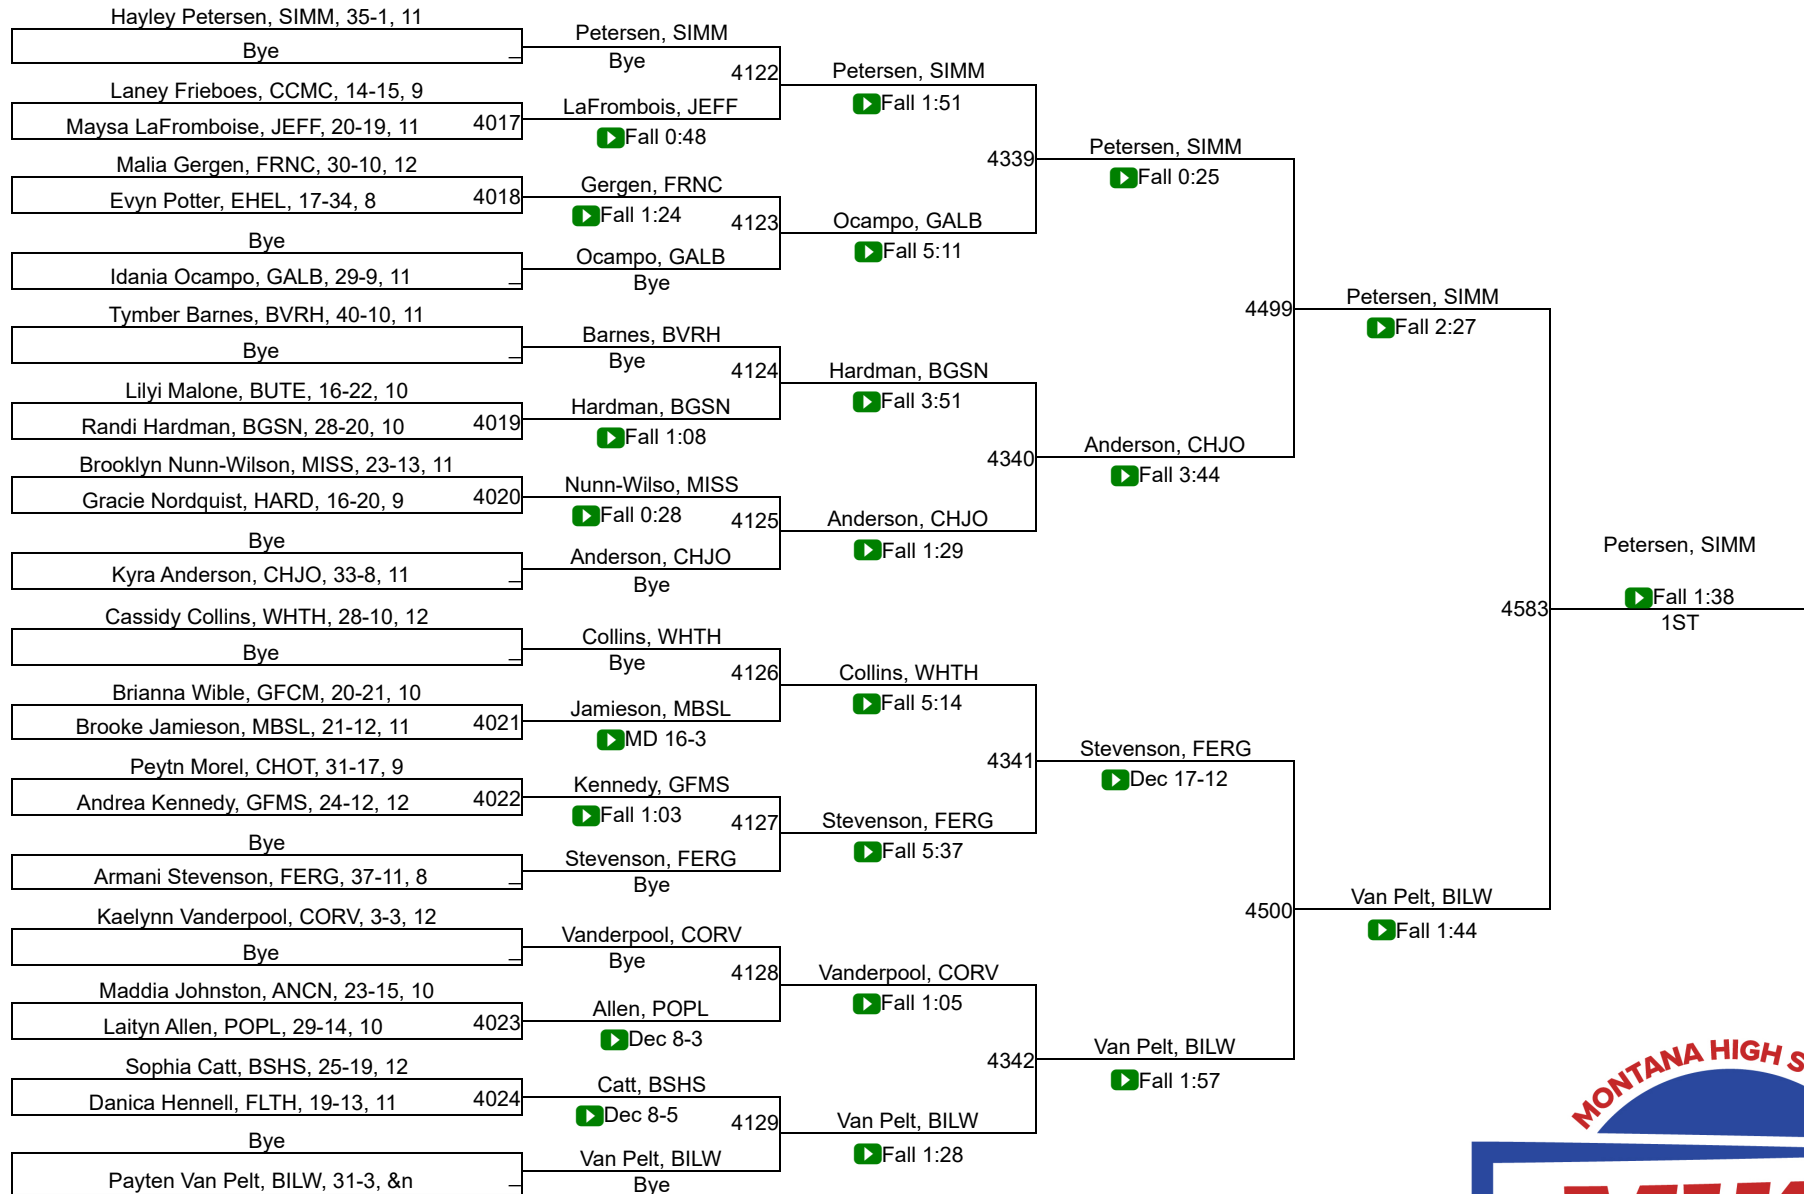

2026 MHSA State Championships

G - 110