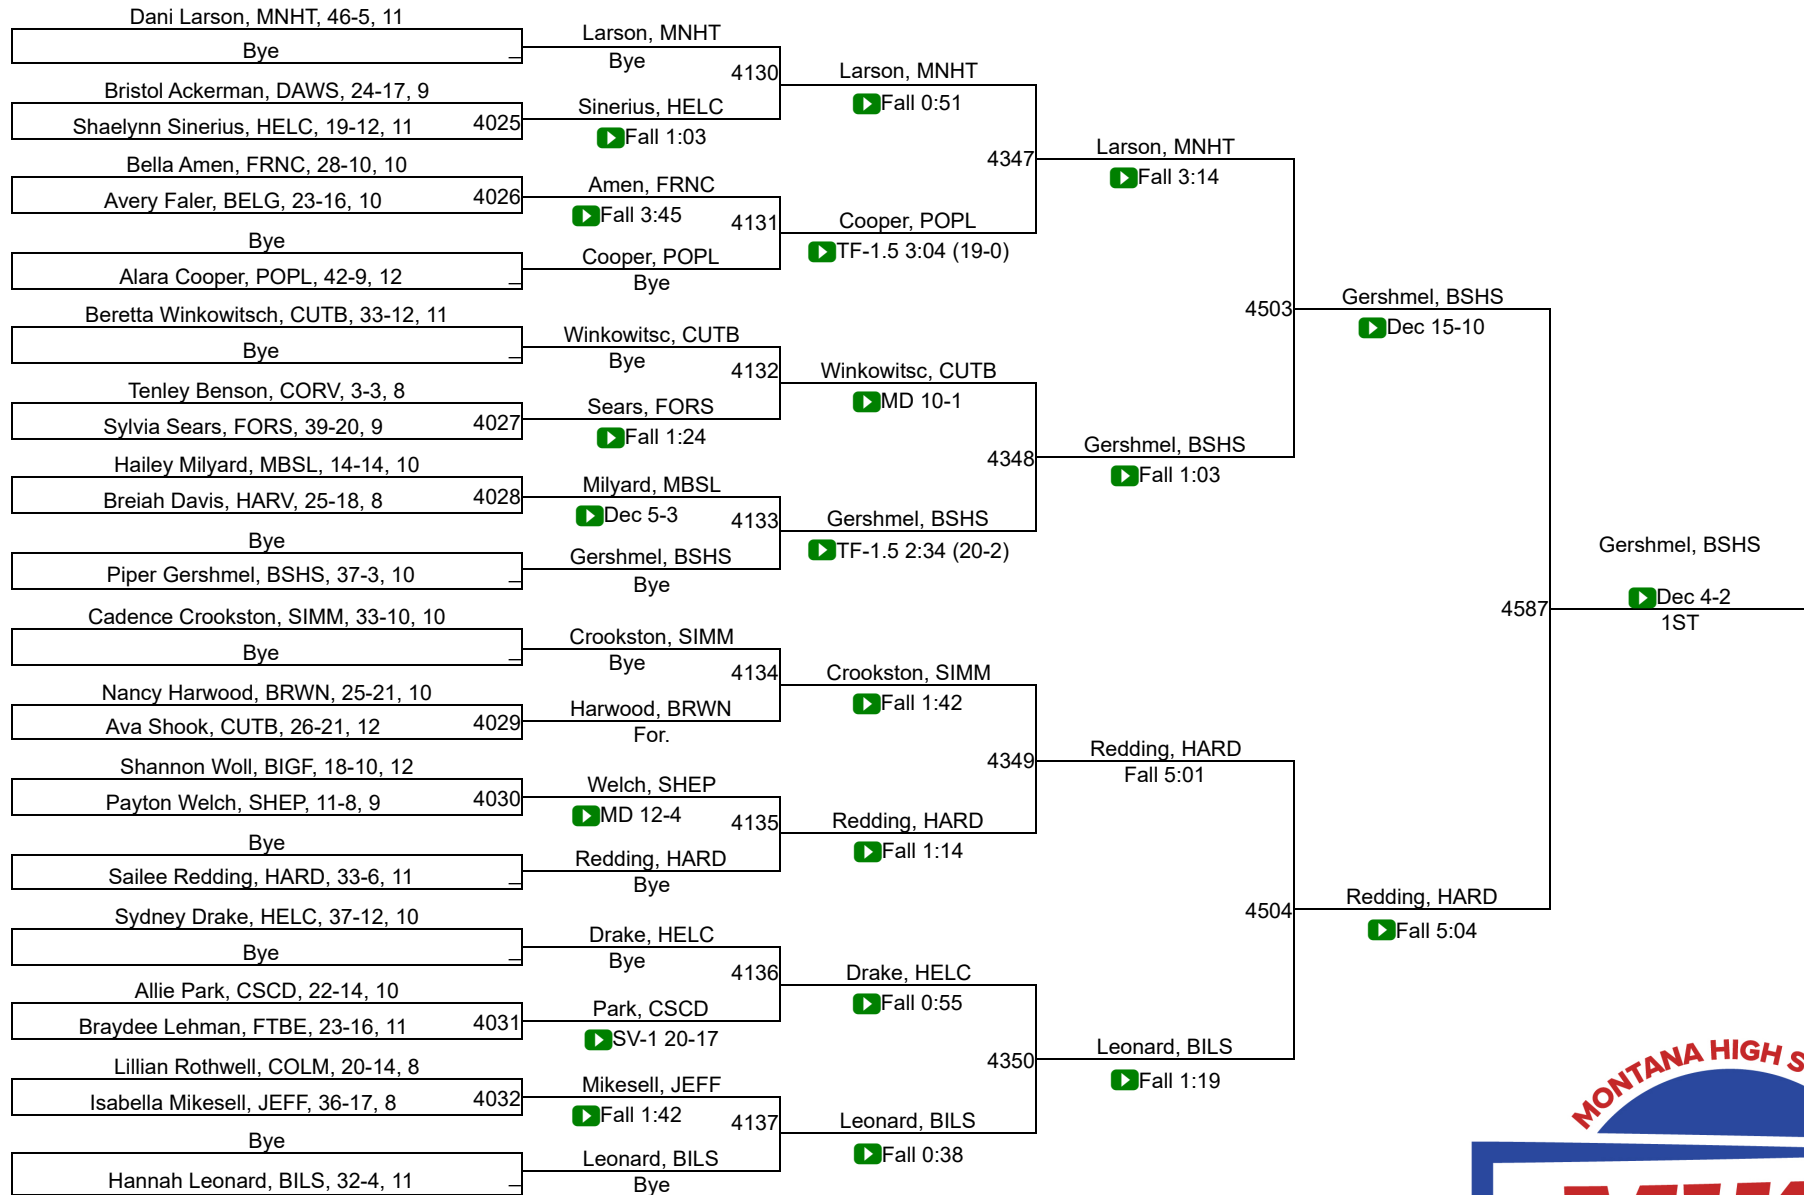

2026 MHSА State Championships

G - 115