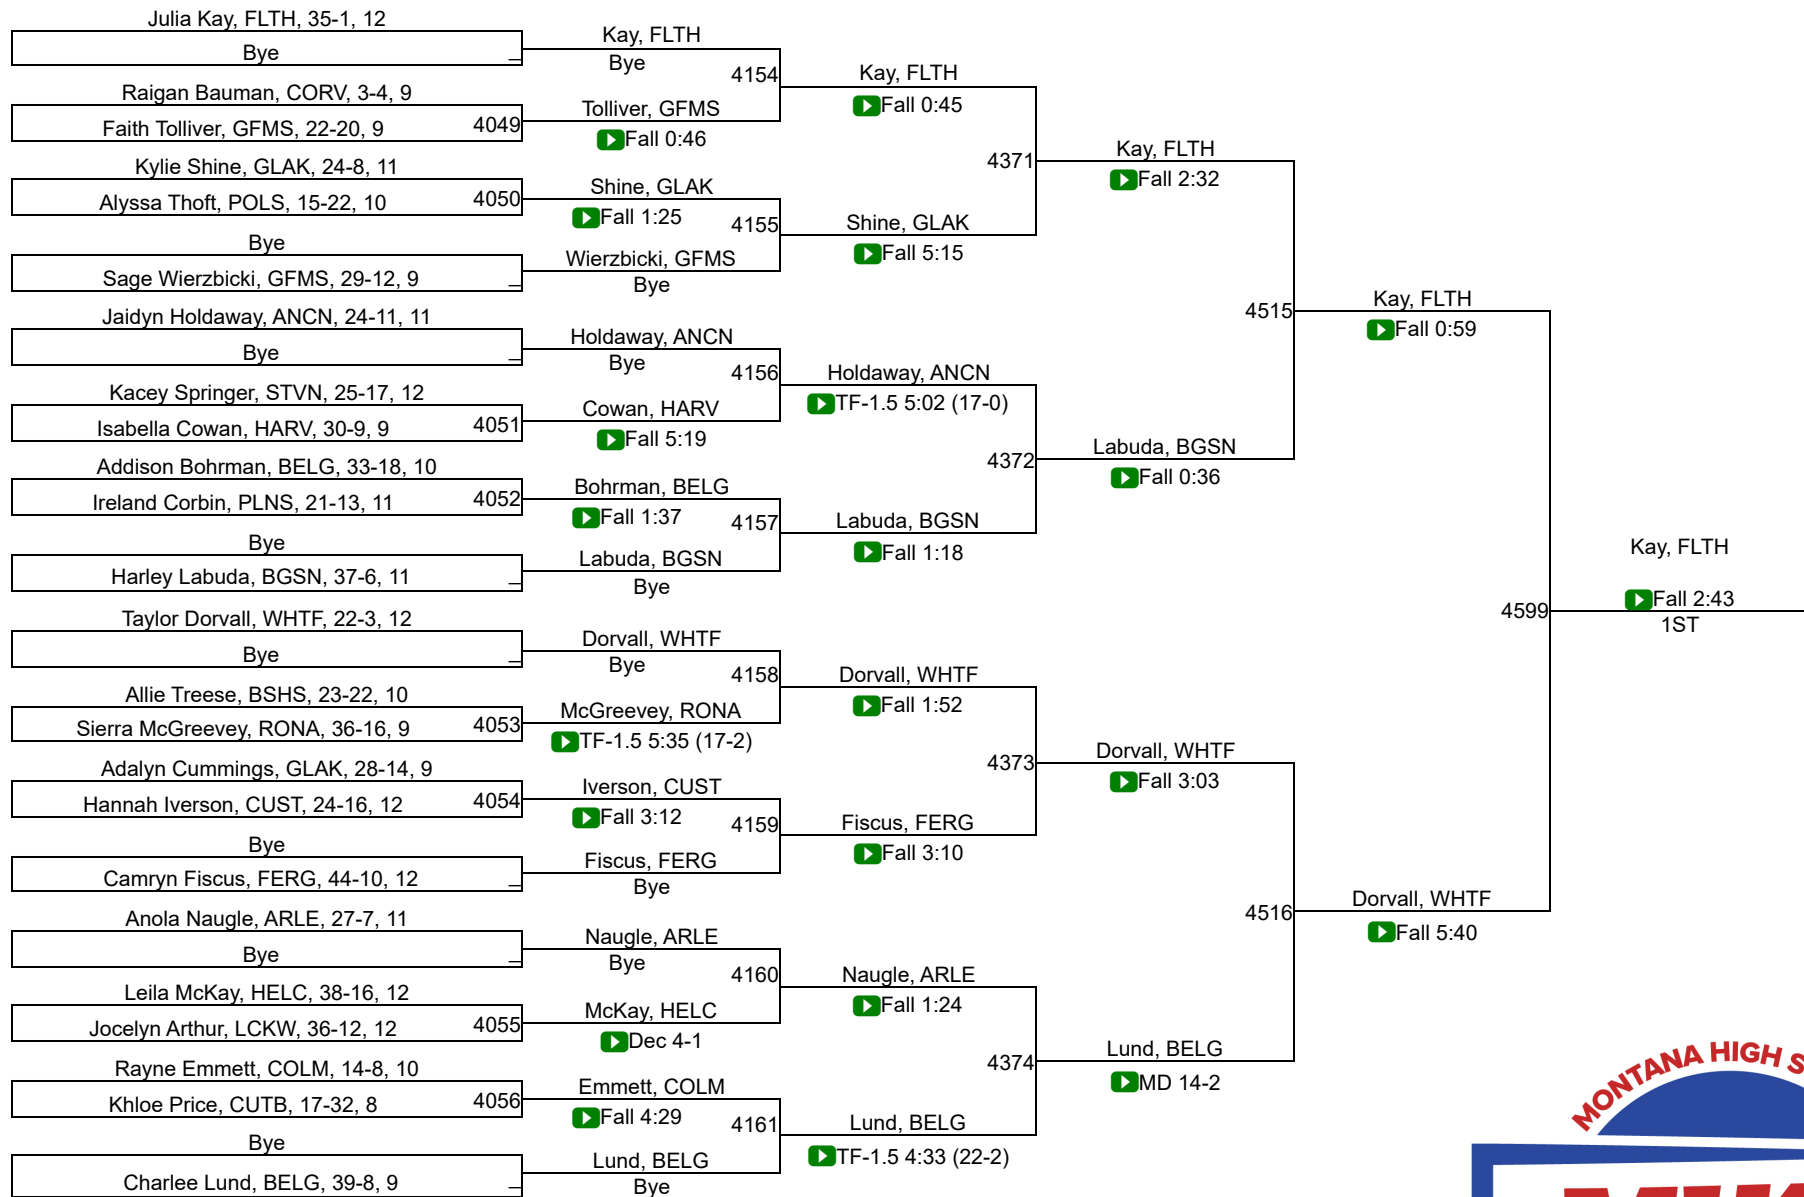

2026 MHSА State Championships

G - 130