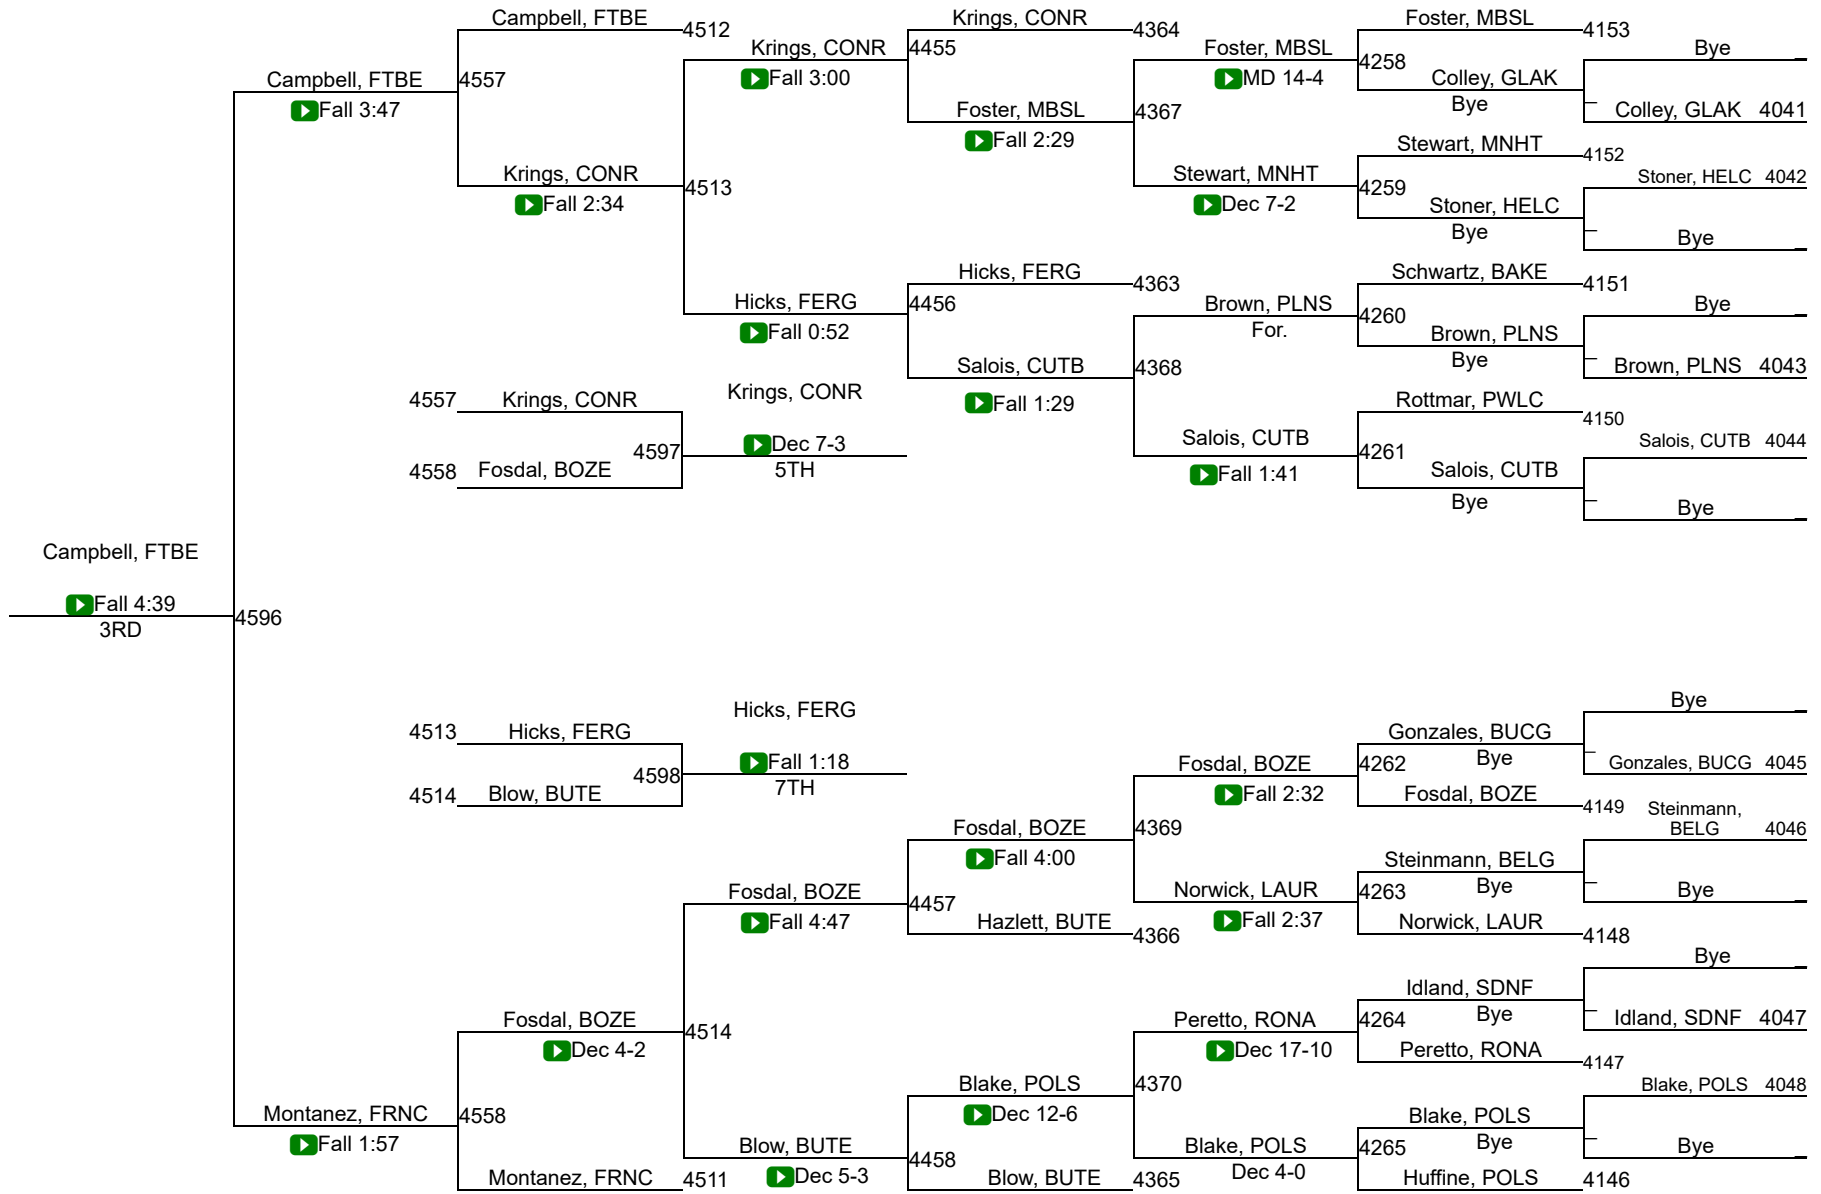

Girls A Team Scores

1	Custer Co. (Miles City)	148.5
2	Laurel	108.0
3	Ronan	99.0
4	Hardin	66.0
5	Browning	64.5
6	Billings Central/Joliet	50.0
7	Fergus (Lewistown)/Hobson	48.5
8	Havre	43.0
9	Frenchtown	39.0
9	Polson	39.0
11	Beaverhead Co. (Dillon)	31.0
12	Whitefish	26.0
13	East Helena	22.0
14	Dawson Co. (Glendive)	20.0
15	Lockwood	13.0
16	Hamilton	12.0
17	Columbia Falls	11.0
18	Corvallis	10.0
19	Stevensville	4.0
20	Libby/Troy	3.5
21	Bigfork	3.0
22	Butte Central	0.0
22	Sidney / Fairview	0.0

2026 Girls State Wrestling Team Scores

12	Wolf Point	29.5
13	Colstrip	29.0
14	Poplar	27.0
15	Chinook	25.0
15	Lincoln County (Eureka)	25.0
15	Shepherd	25.0
18	Anaconda	21.5
19	Shelby	19.0
20	Roundup	17.0
21	Malta	16.0
22	Arlee	15.0
22	Whitehall/Harrison	15.0
24	Broadwater (Townsend)	6.0
25	Plains / Hot Springs	4.0
26	Fairfield/Power	0.0
26	Plentywood	0.0
26	Powell Co. (Deer Lodge)	0.0
26	Red Lodge/Belfry	0.0

2026 MHSА State Championships

G - 115

G-115

2026 MHSА State Championships

G - 120

2026 MHSА State Championships

G - 125

G-125