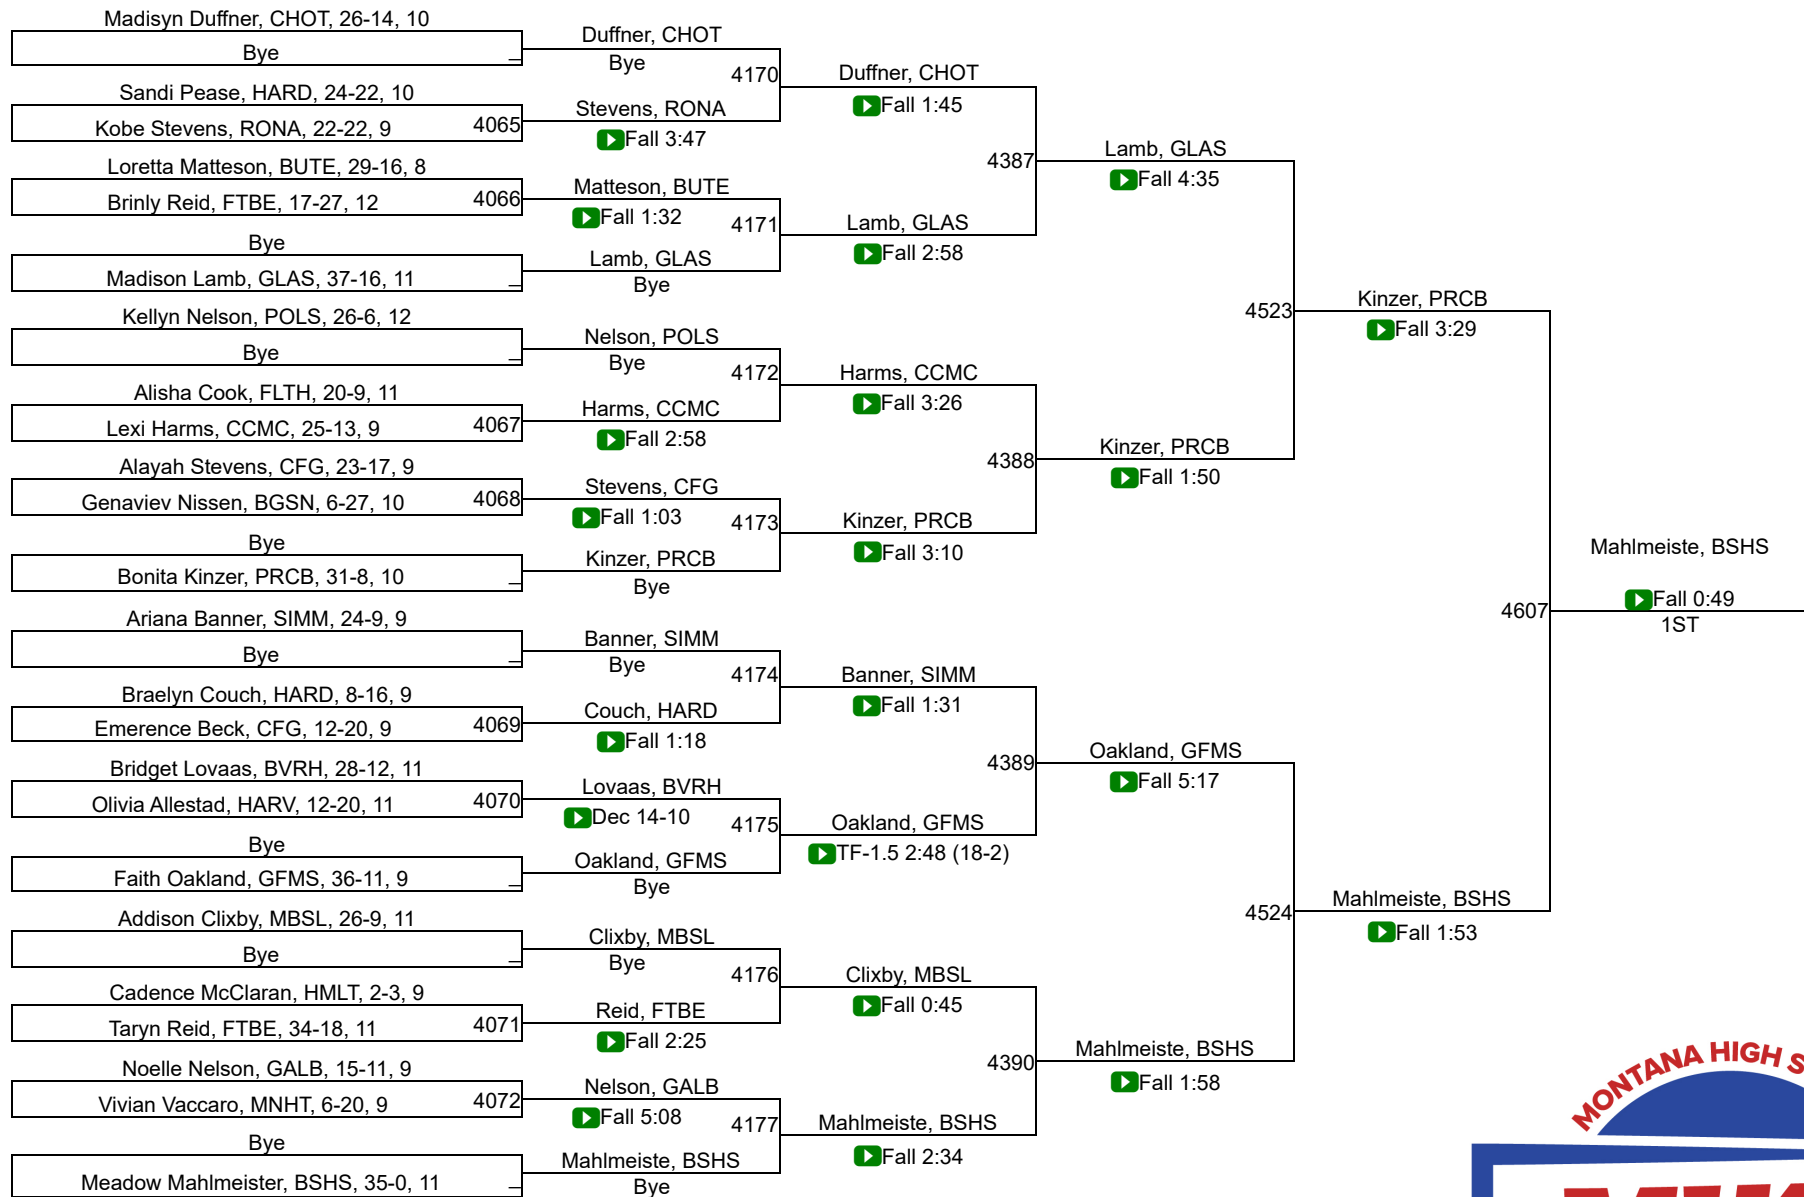

2026 MHSA State Championships

G - 140