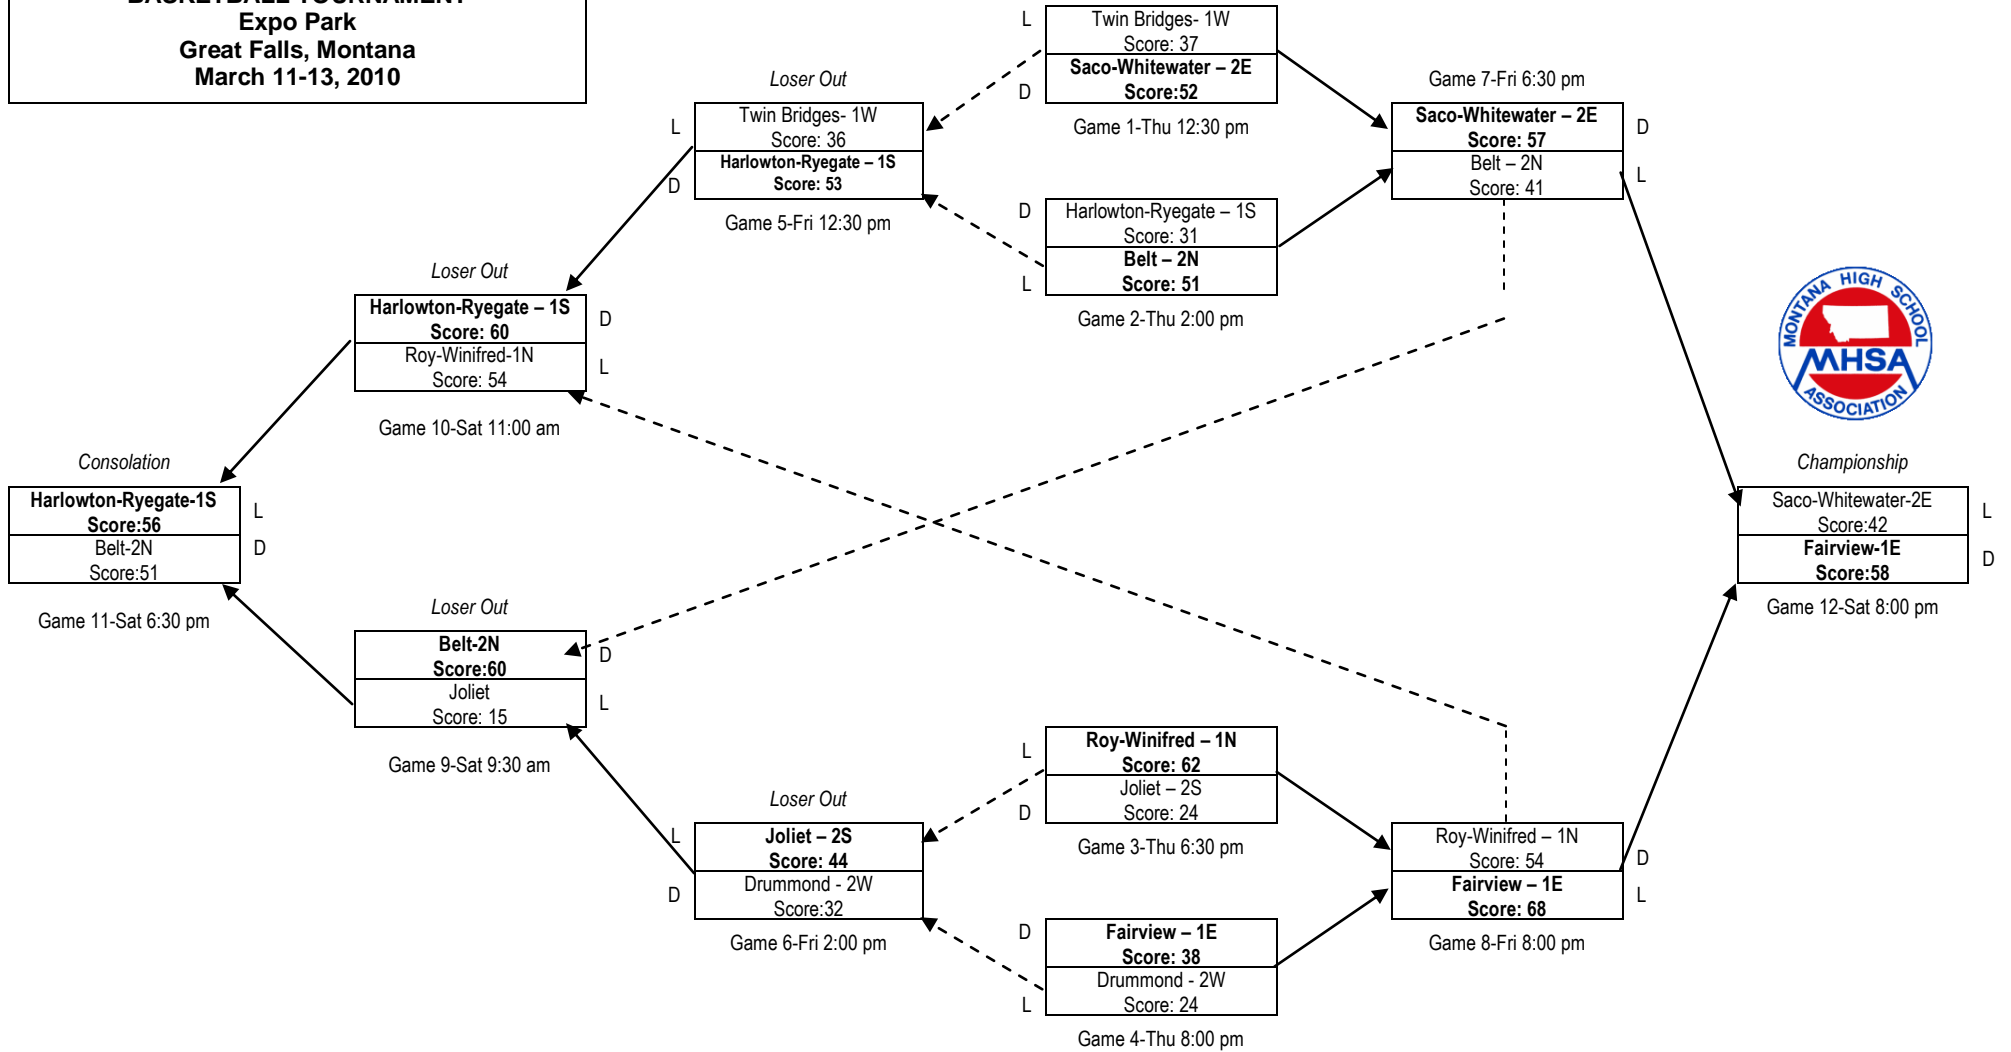

**Montana High School Association  
2010 STATE CLASS C GIRLS'  
BASKETBALL TOURNAMENT**  
Expo Park  
Great Falls, Montana  
March 11-13, 2010

Winners —————>  
 Losers - - - - ->  
 L = Light Uniform  
 D = Dark Uniform