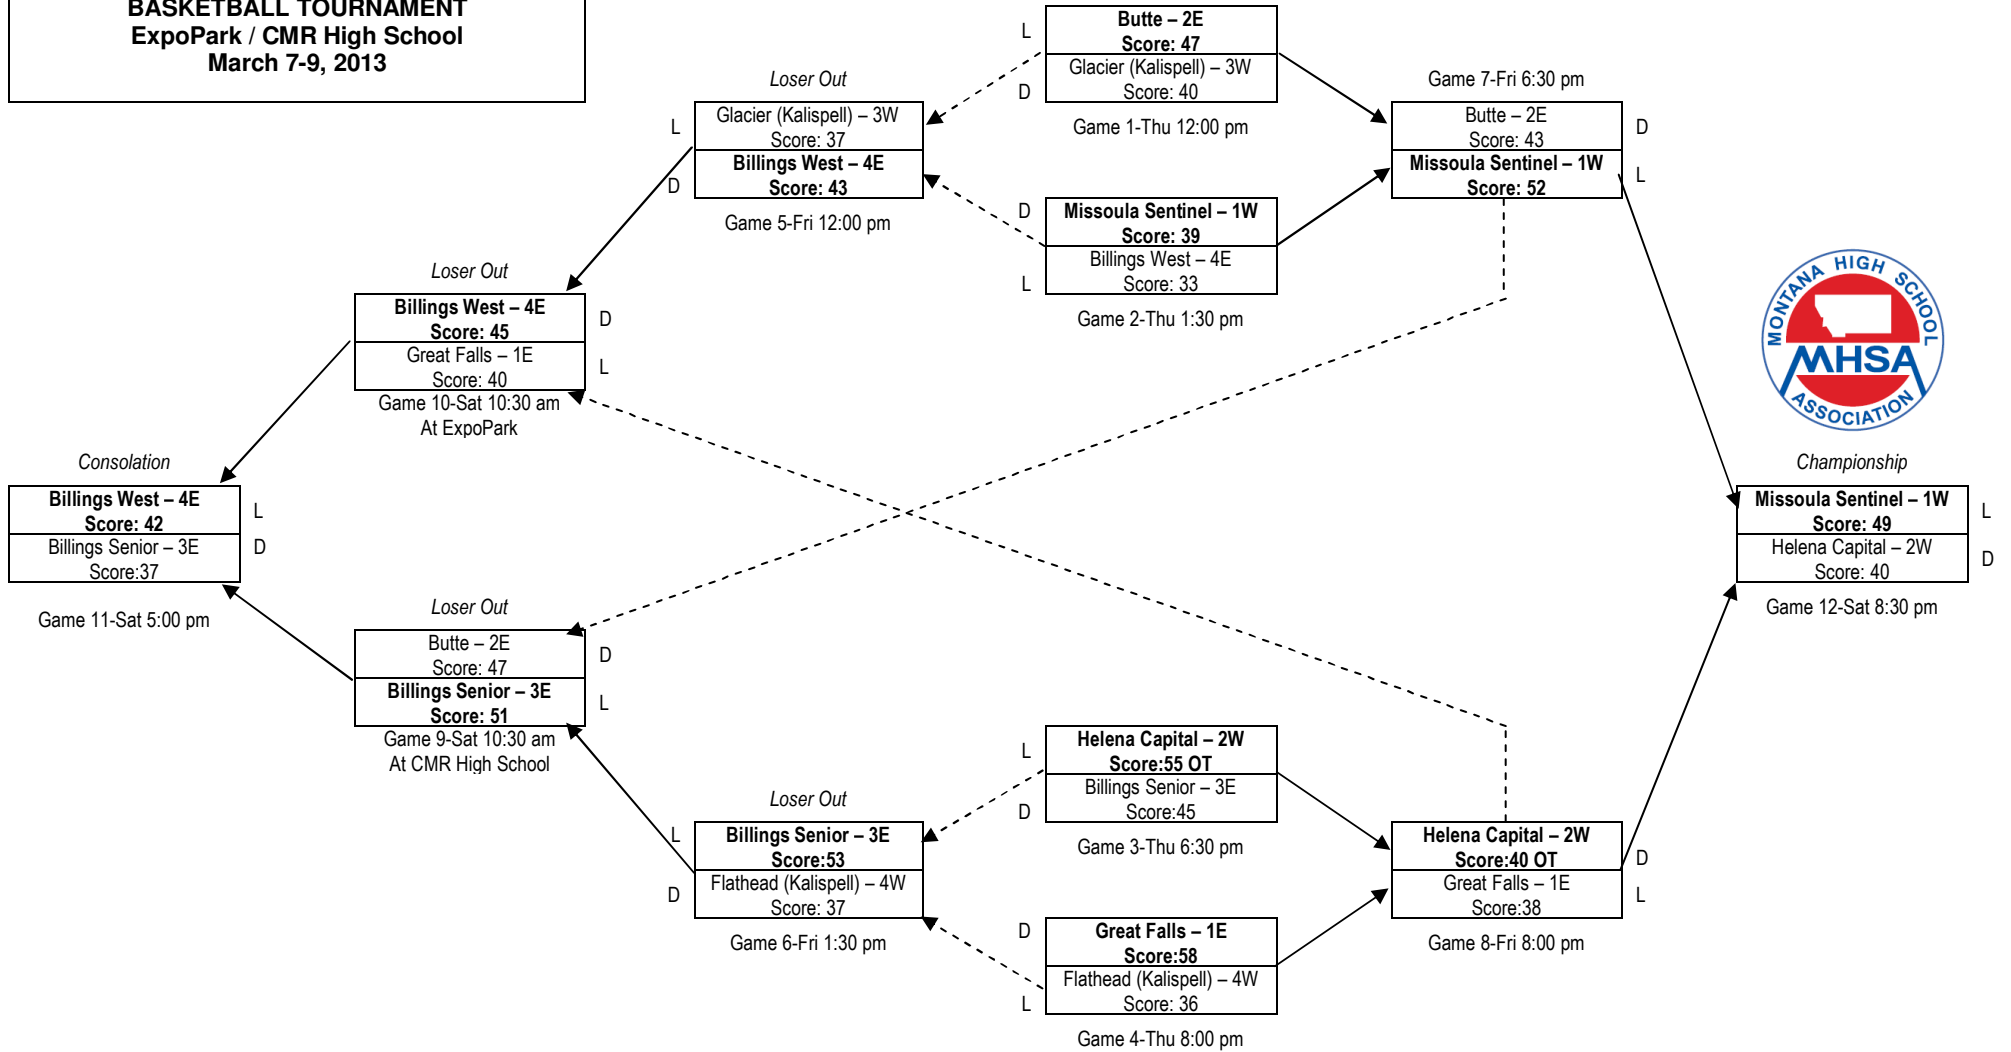

**Montana High School Association
2013 STATE CLASS AA GIRLS'
BASKETBALL TOURNAMENT
ExpoPark / CMR High School
March 7-9, 2013**

Winners —————>
 Losers - - - - ->
 L = Light Uniform
 D = Dark Uniform