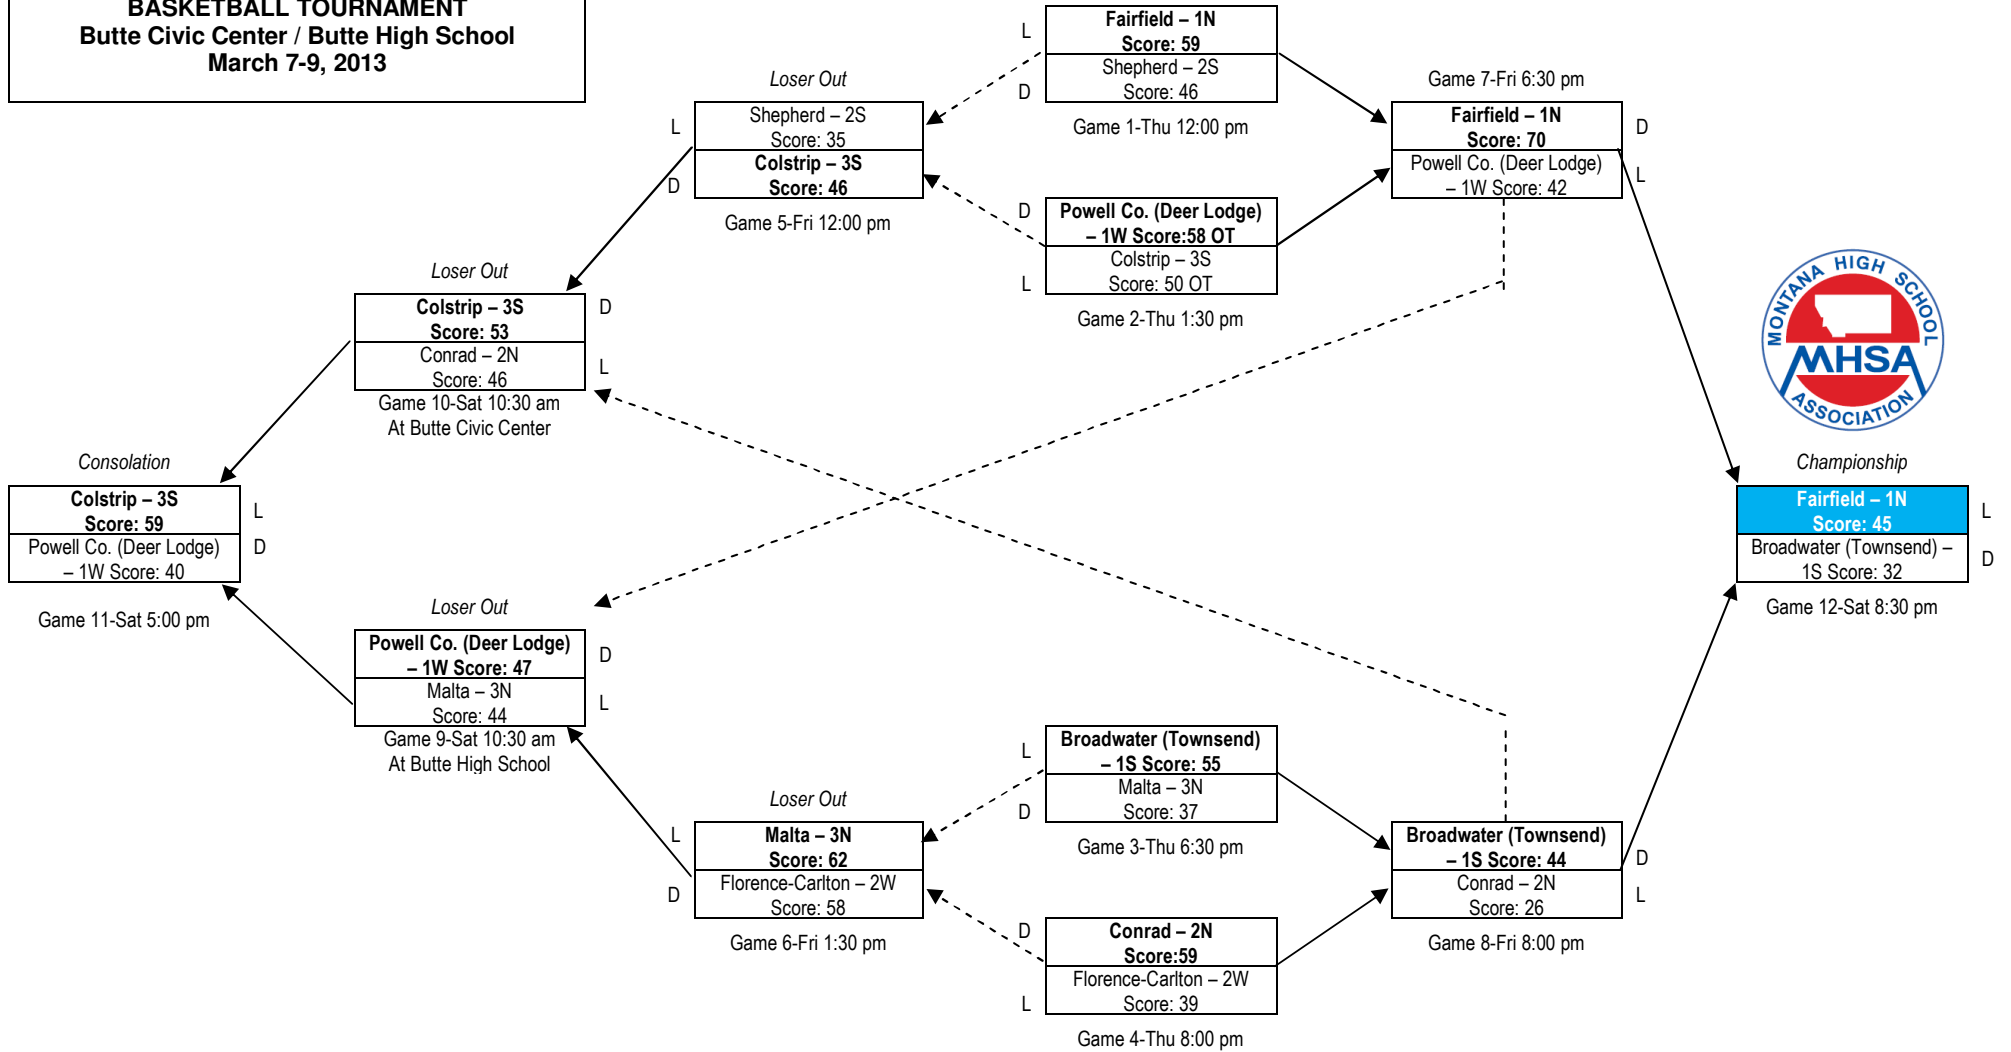

**Montana High School Association
2013 STATE CLASS B GIRLS'
BASKETBALL TOURNAMENT**
Butte Civic Center / Butte High School
March 7-9, 2013

Winners —————>
Losers - - - - ->

L = Light Uniform
D = Dark Uniform