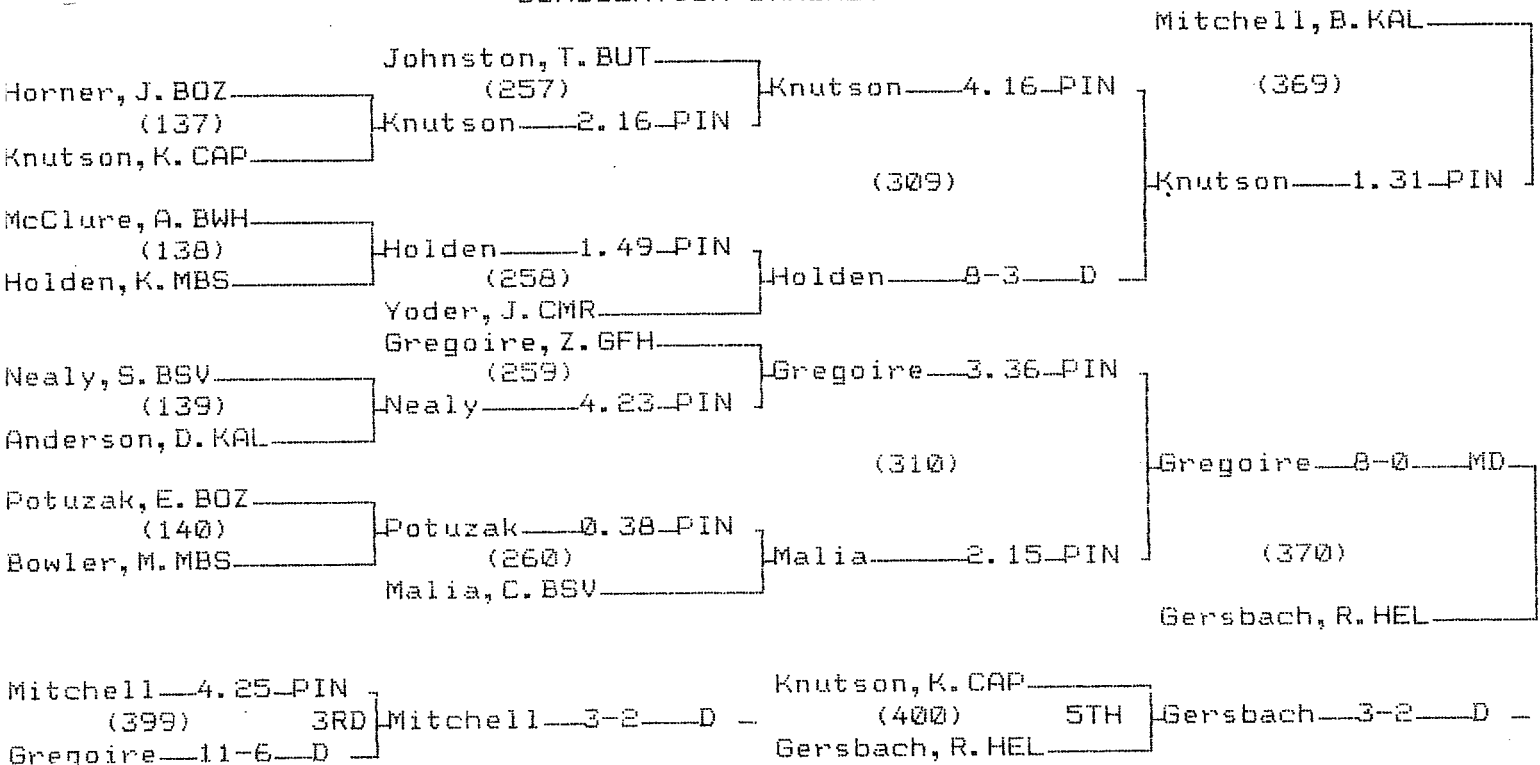

CHAMPIONS BRACKET 119 LB

CONSOLATION BRACKET 119 LB

CHAMPIONS BRACKET 125 LB

CONSOLATION BRACKET 125 LB

2005 State AA All Class Wrestling Tournament

CHAMPIONS BRACKET 130 LB

CONSOLATION BRACKET 130 LB

CHAMPIONS BRACKET 135 LB