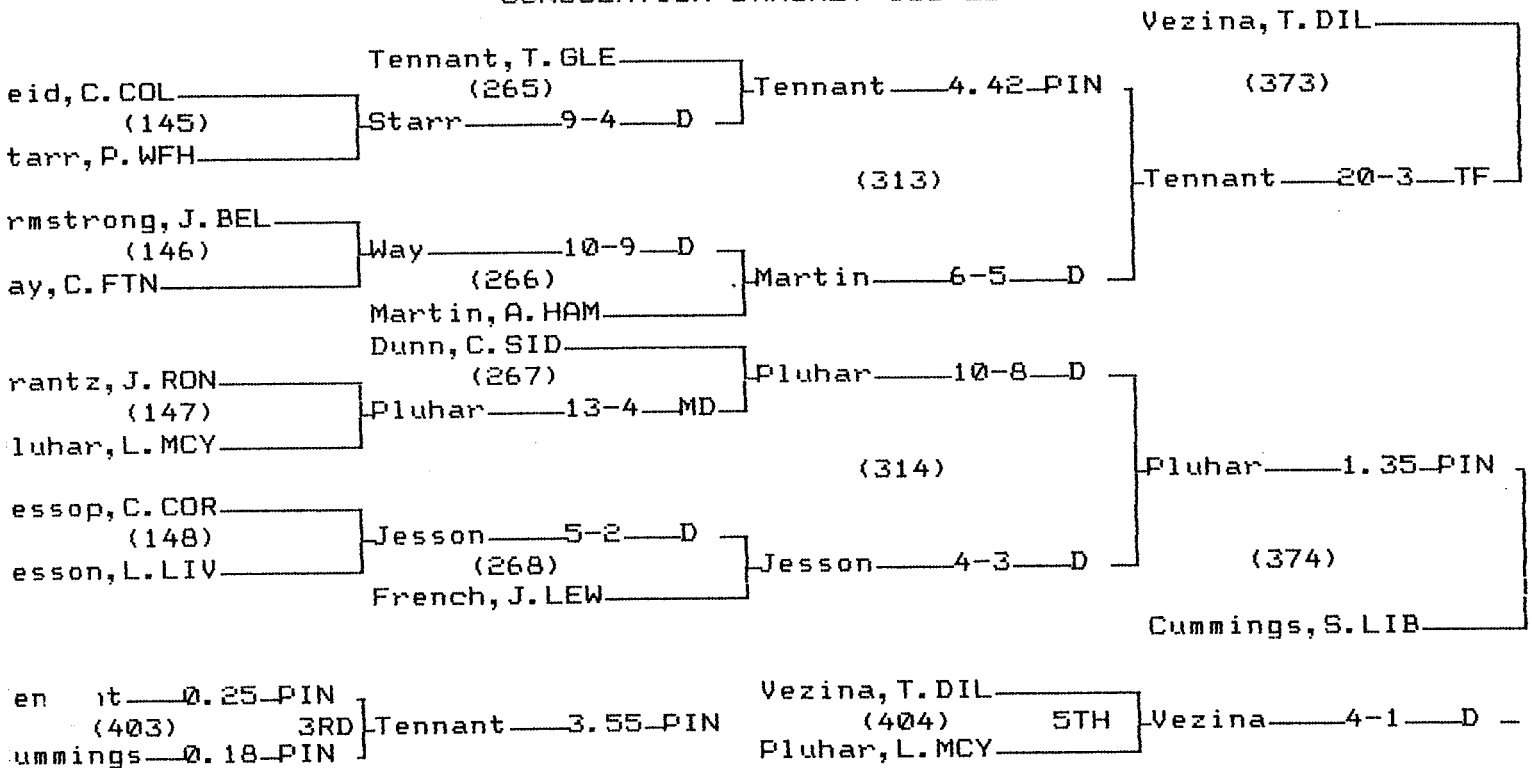

CONSOLATION BRACKET 135 LB