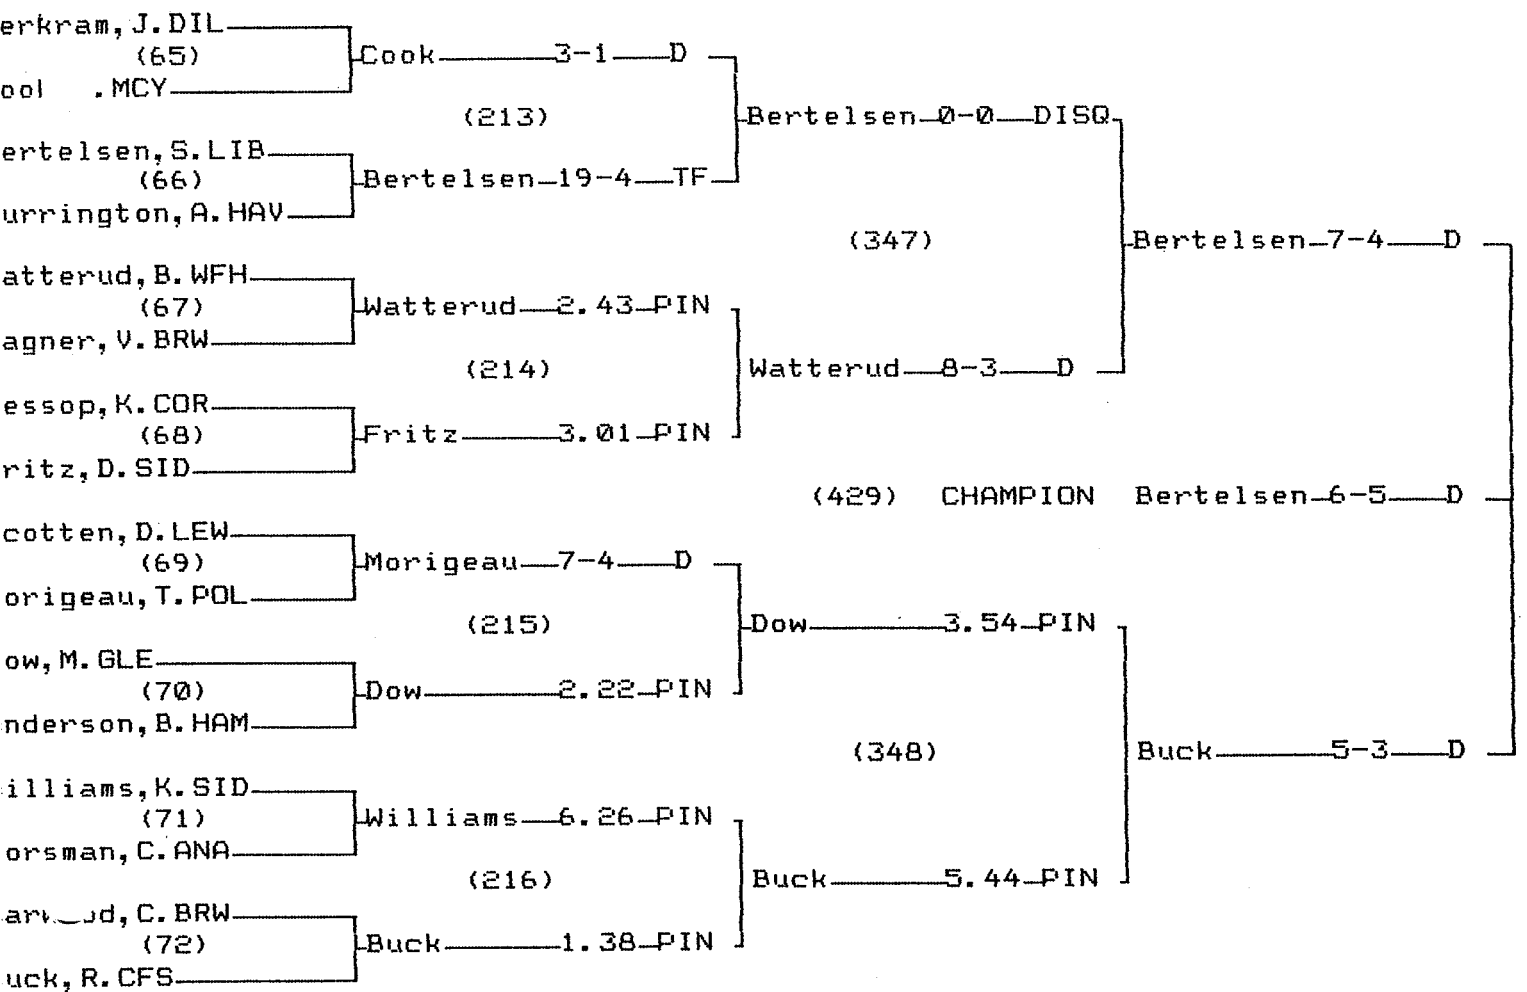

2005 CLASS A STATE WRESTLING TOURNAMENT

CHAMPIONS BRACKET 135 LB

CONSOLATION BRACKET 135 LB

2005 CLASS A STATE WRESTLING TOURNAMENT

CHAMPIONS BRACKET 145 LB

CONSOLATION BRACKET 145 LB

2005 CLASS A STATE WRESTLING TOURNAMENT
CHAMPIONS BRACKET 171 LB