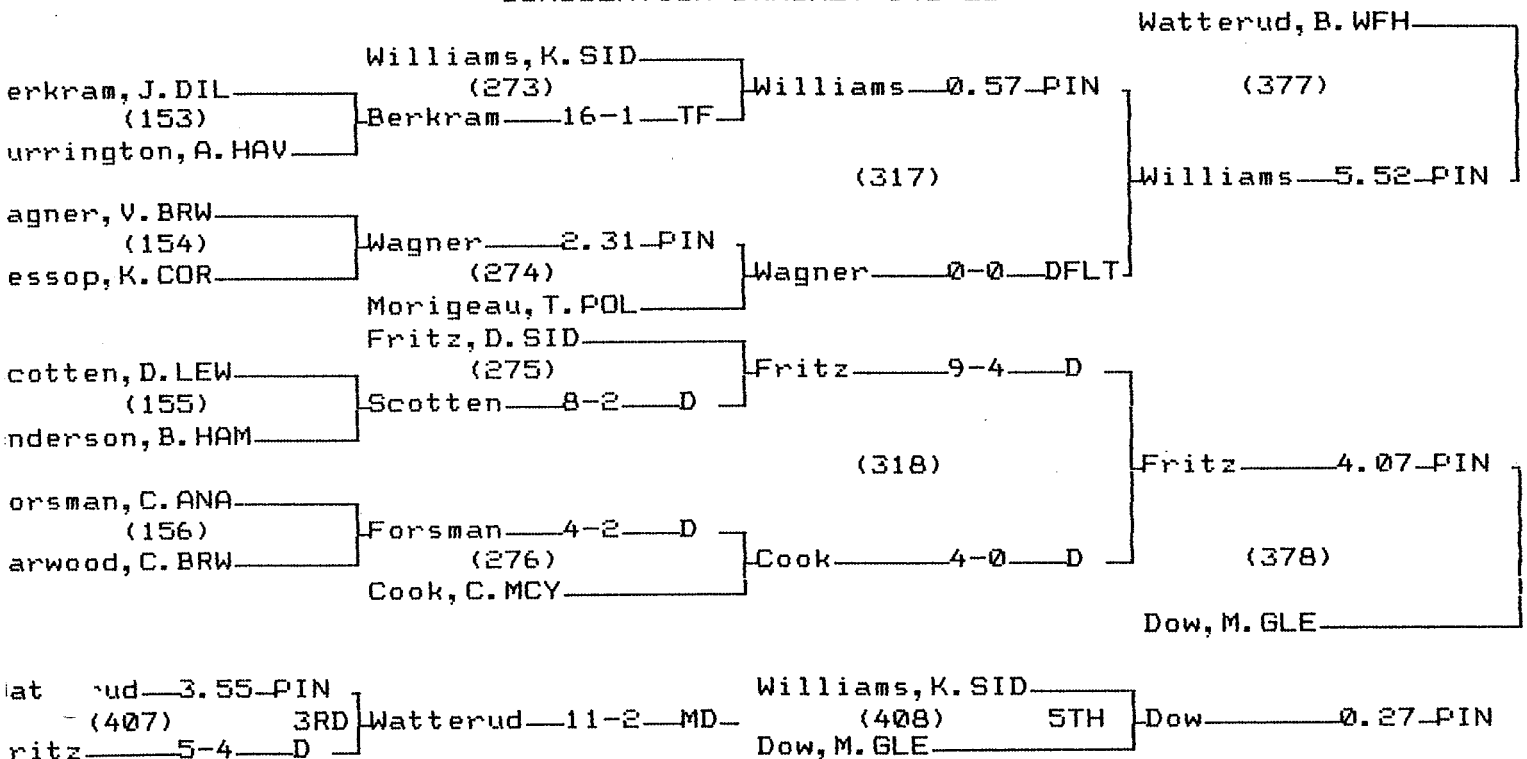

2005 CLASS A STATE WRESTLING TOURNAMENT

CHAMPIONS BRACKET 135 LB

CONSOLATION BRACKET 135 LB

2005 CLASS A STATE WRESTLING TOURNAMENT

CHAMPIONS BRACKET 145 LB

CONSOLATION BRACKET 145 LB

2005 CLASS A STATE WRESTLING TOURNAMENT
CHAMPIONS BRACKET 171 LB