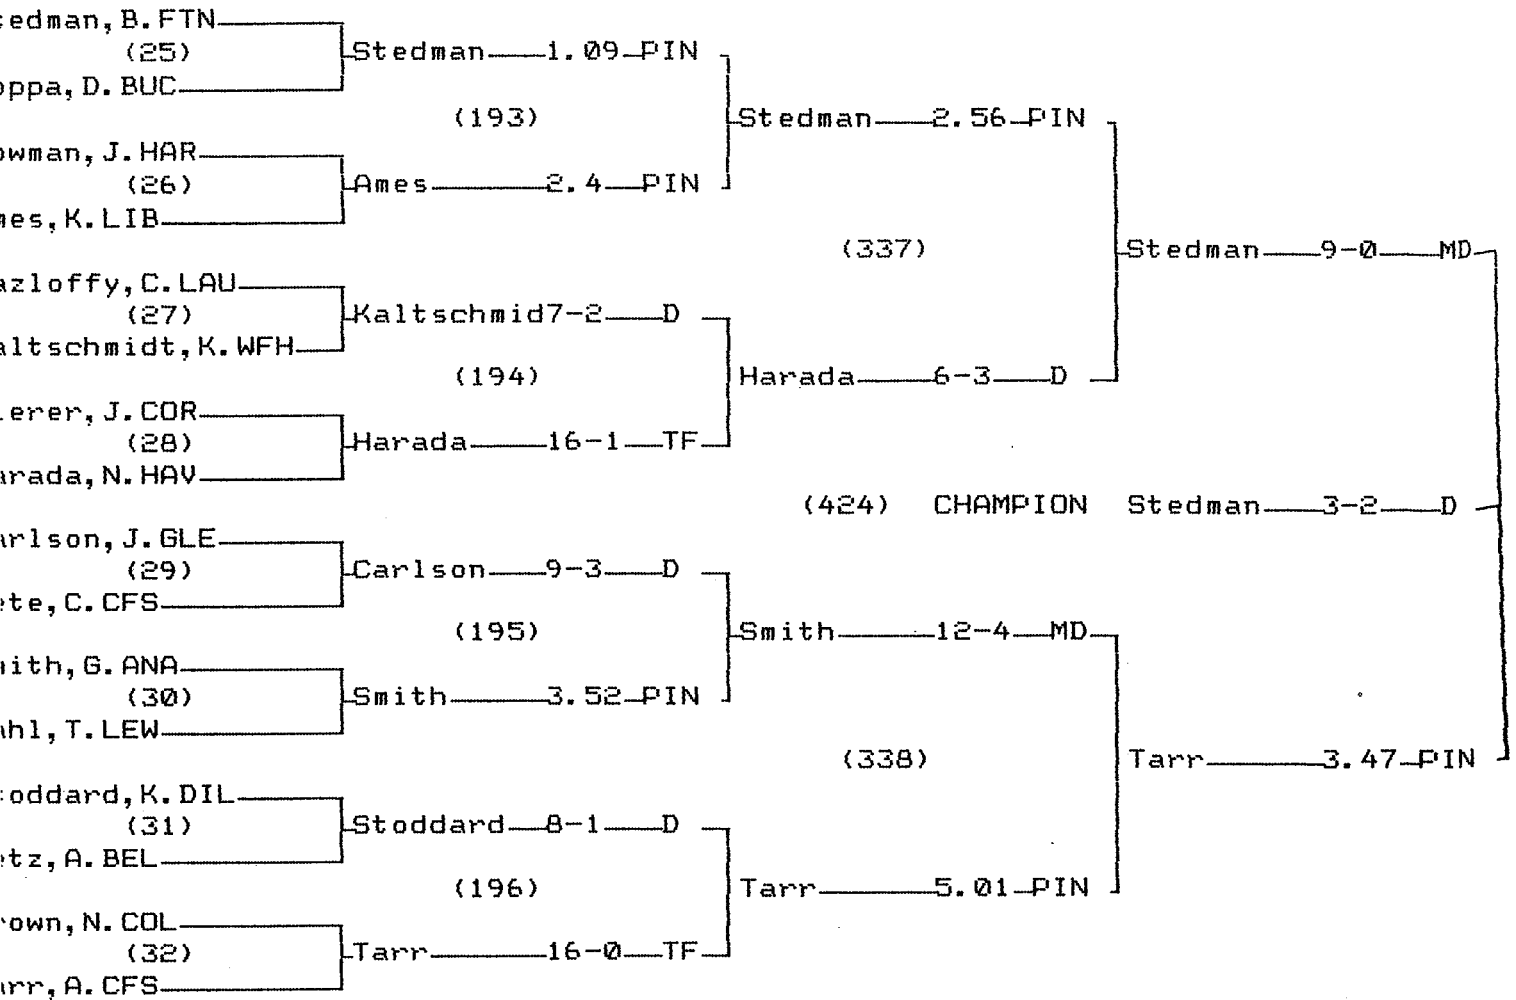

CONSOLATION BRACKET 130 LB

2005 CLASS A STATE WRESTLING TOURNAMENT
CHAMPIONS BRACKET 112 LB

CONSOLATION BRACKET 112 LB

2005 CLASS A STATE WRESTLING TOURNAMENT
 CHAMPIONS BRACKET 119 LB

CONSOLATION BRACKET 119 LB