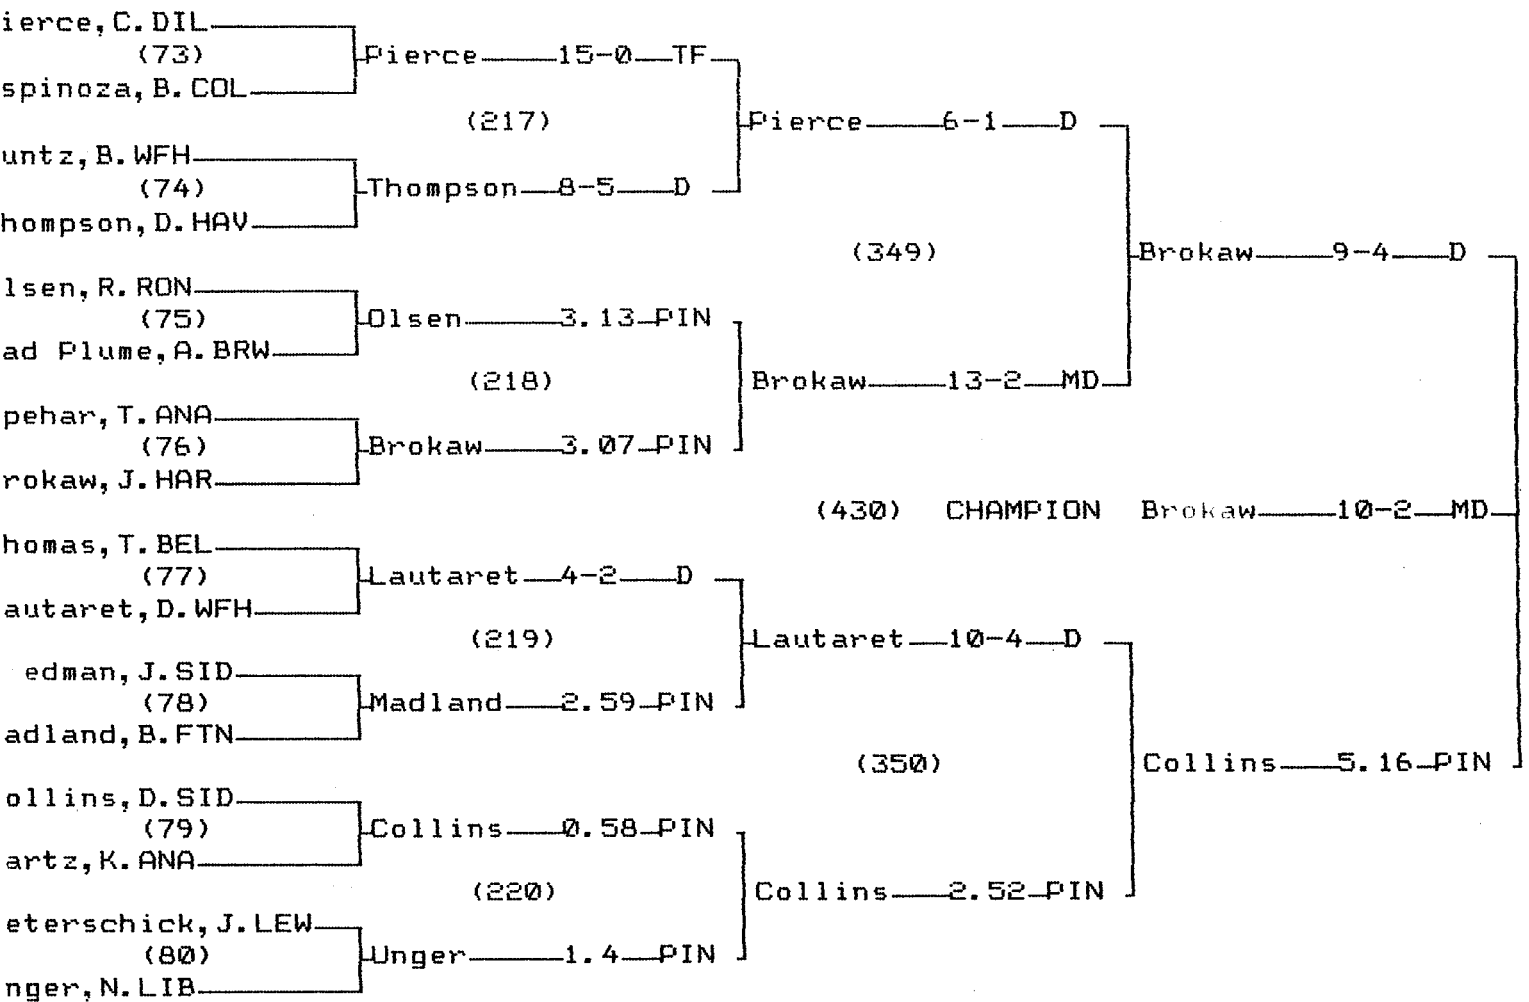

2005 CLASS A STATE WRESTLING TOURNAMENT

CHAMPIONS BRACKET 152 LB