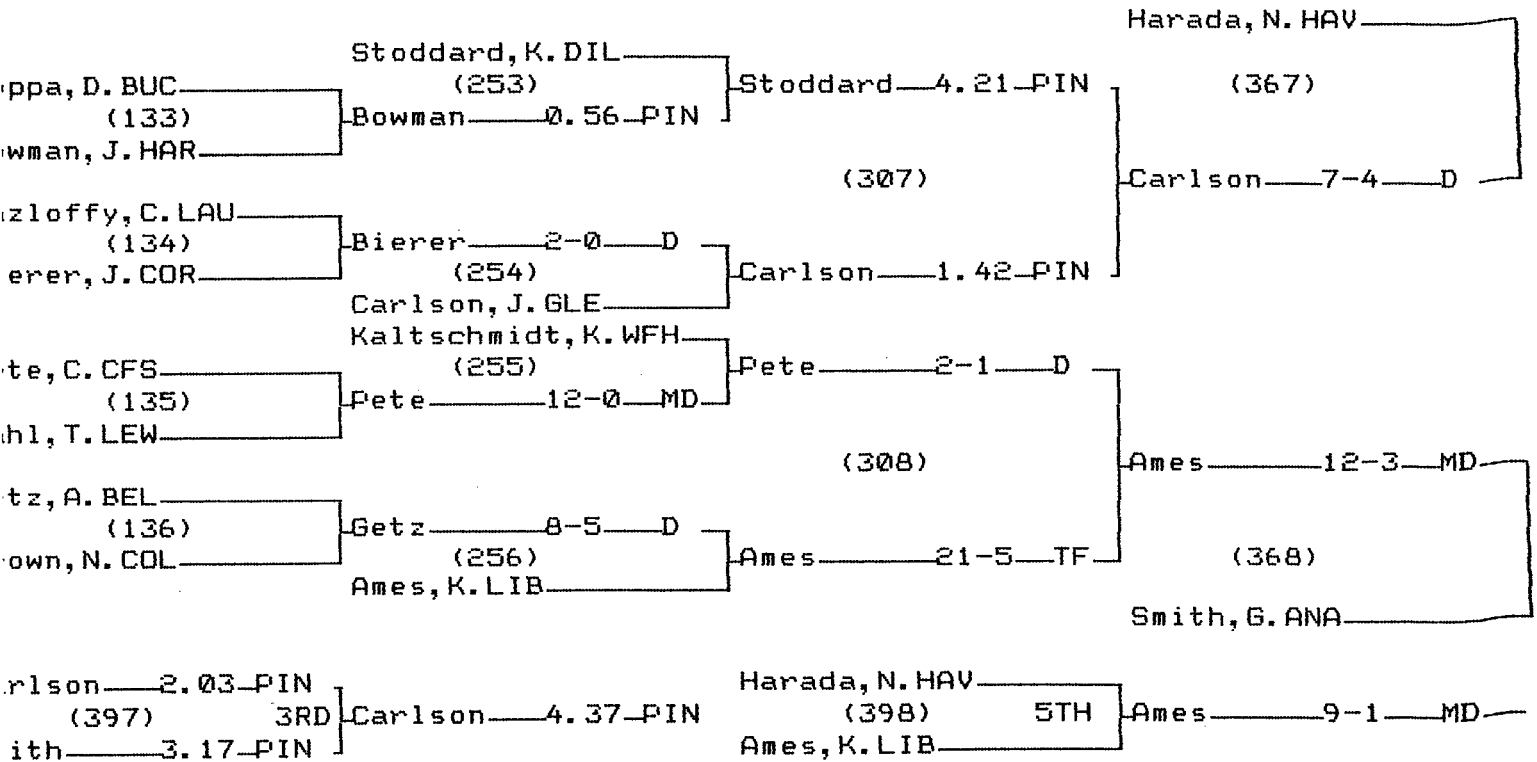

CONSOLATION BRACKET 130 LB

2005 CLASS A STATE WRESTLING TOURNAMENT
CHAMPIONS BRACKET 112 LB

CONSOLATION BRACKET 112 LB

2005 CLASS A STATE WRESTLING TOURNAMENT
 CHAMPIONS BRACKET 119 LB

CONSOLATION BRACKET 119 LB