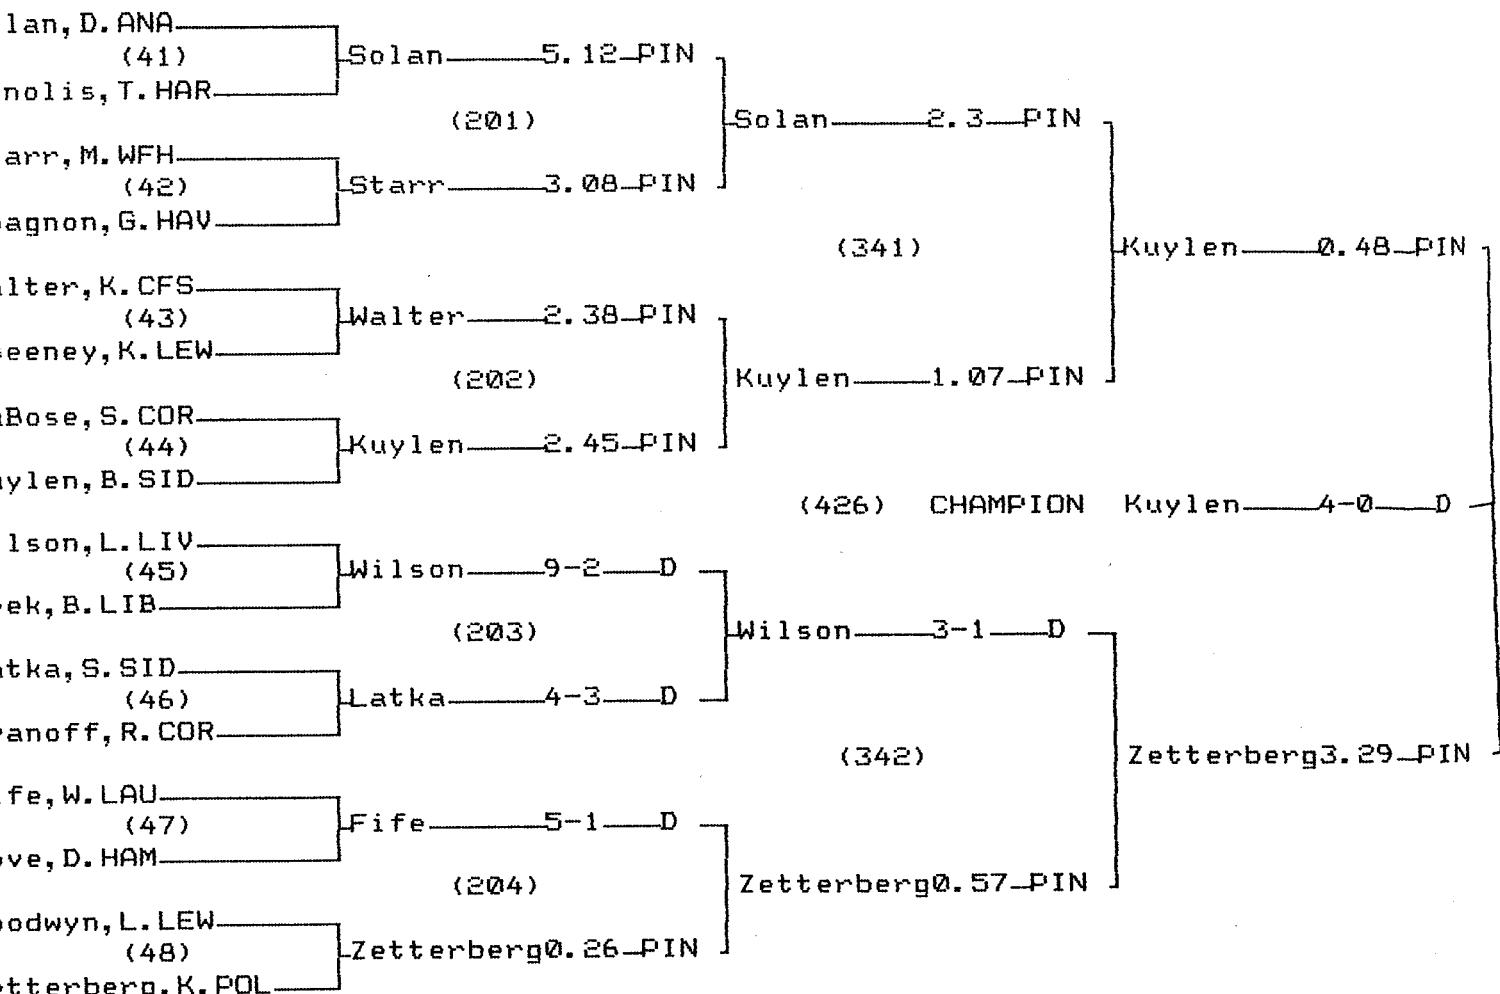

2005 CLASS A STATE WRESTLING TOURNAMENT

CHAMPIONS BRACKET 98 LB

CONSOLATION BRACKET 98 LB

2005 CLASS A STATE WRESTLING TOURNAMENT

CHAMPIONS BRACKET 105 LB

CONSOLATION BRACKET 105 LB

2005 CLASS A STATE WRESTLING TOURNAMENT
 CHAMPIONS BRACKET 130 LB