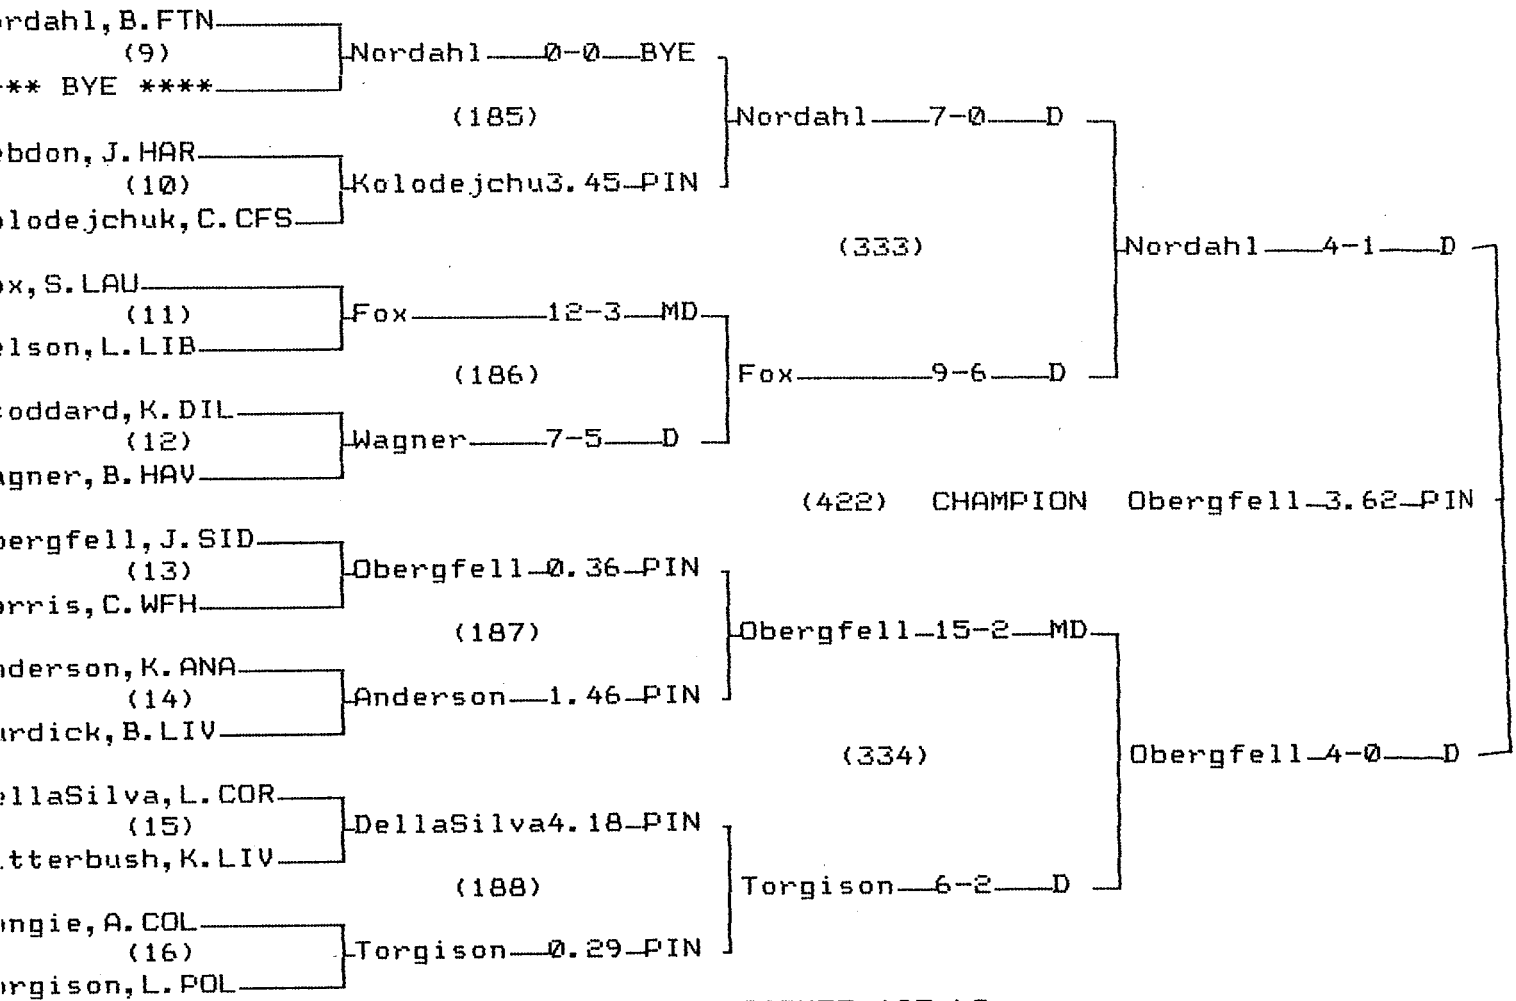

2005 CLASS A STATE WRESTLING TOURNAMENT

CHAMPIONS BRACKET 98 LB

CONSOLATION BRACKET 98 LB

2005 CLASS A STATE WRESTLING TOURNAMENT

CHAMPIONS BRACKET 105 LB

CONSOLATION BRACKET 105 LB

2005 CLASS A STATE WRESTLING TOURNAMENT
 CHAMPIONS BRACKET 130 LB