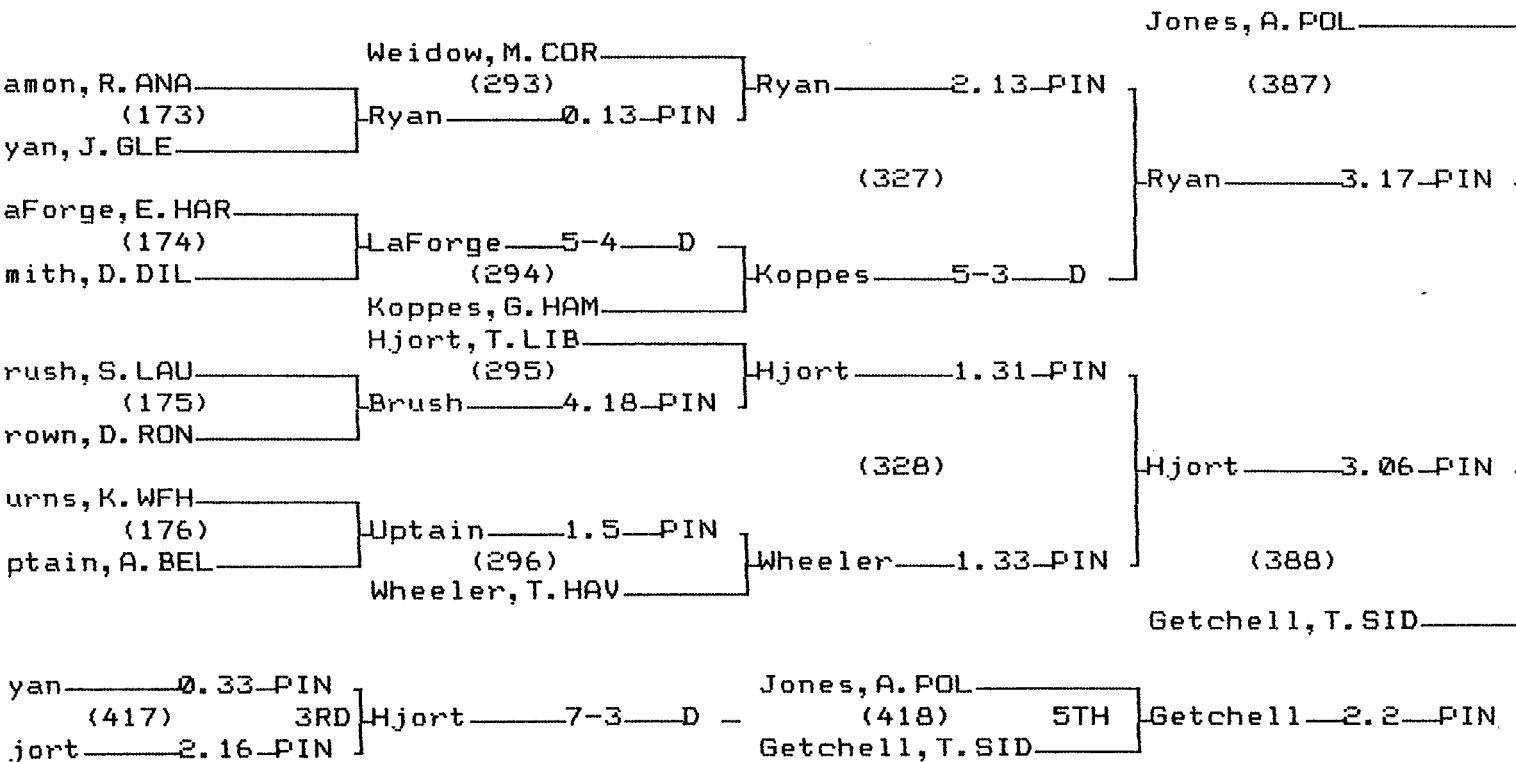

2005 CLASS A STATE WRESTLING TOURNAMENT

CHAMPIONS BRACKET 152 LB

CONSOLATION BRACKET 152 LB

2005 CLASS A STATE WRESTLING TOURNAMENT

CHAMPIONS BRACKET 215 LB

CONSOLATION BRACKET 215 LB

2005 CLASS A STATE WRESTLING TOURNAMENT