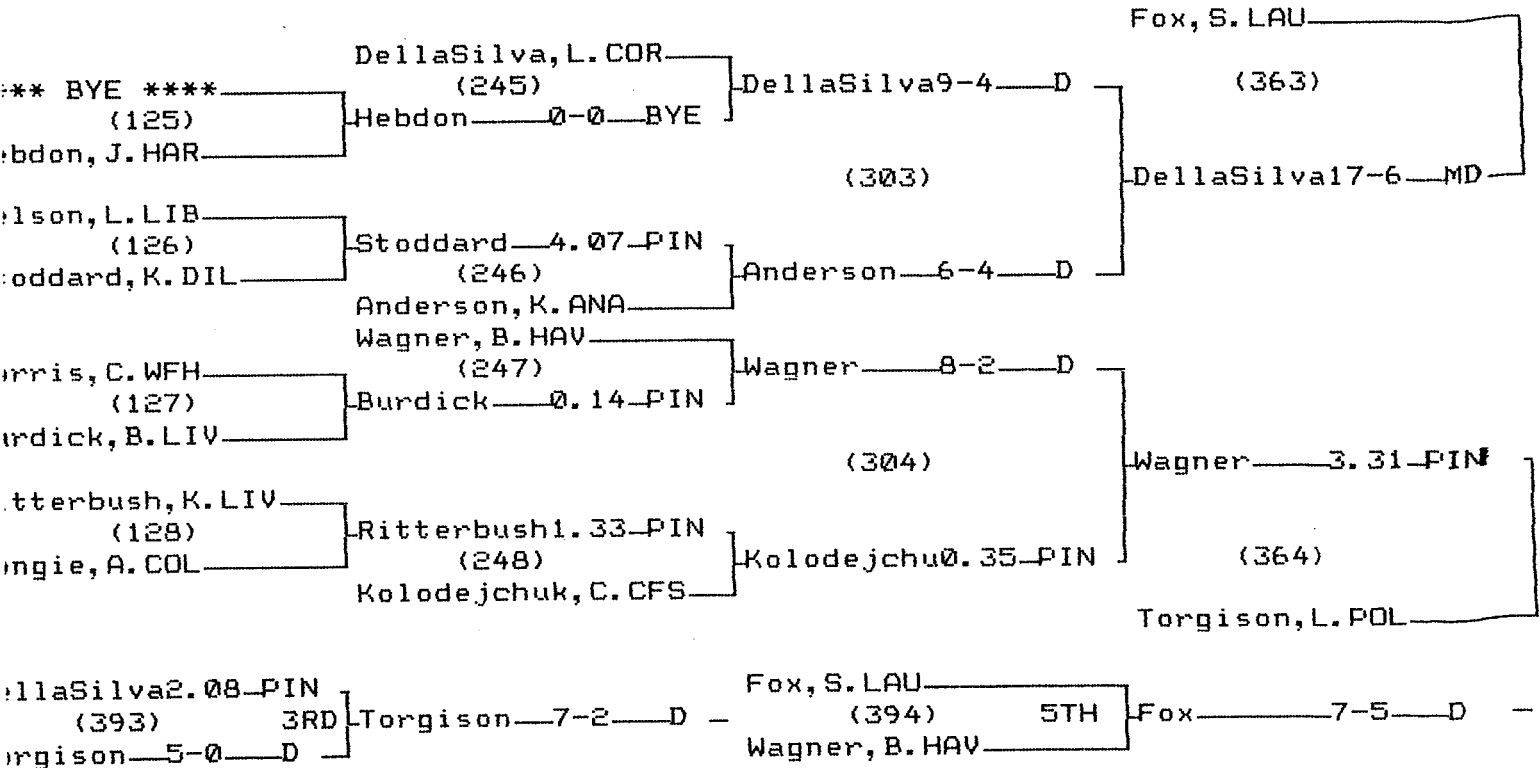

2005 CLASS A STATE WRESTLING TOURNAMENT

CHAMPIONS BRACKET 98 LB

CONSOLATION BRACKET 98 LB

2005 CLASS A STATE WRESTLING TOURNAMENT

CHAMPIONS BRACKET 105 LB

CONSOLATION BRACKET 105 LB

2005 CLASS A STATE WRESTLING TOURNAMENT
 CHAMPIONS BRACKET 130 LB