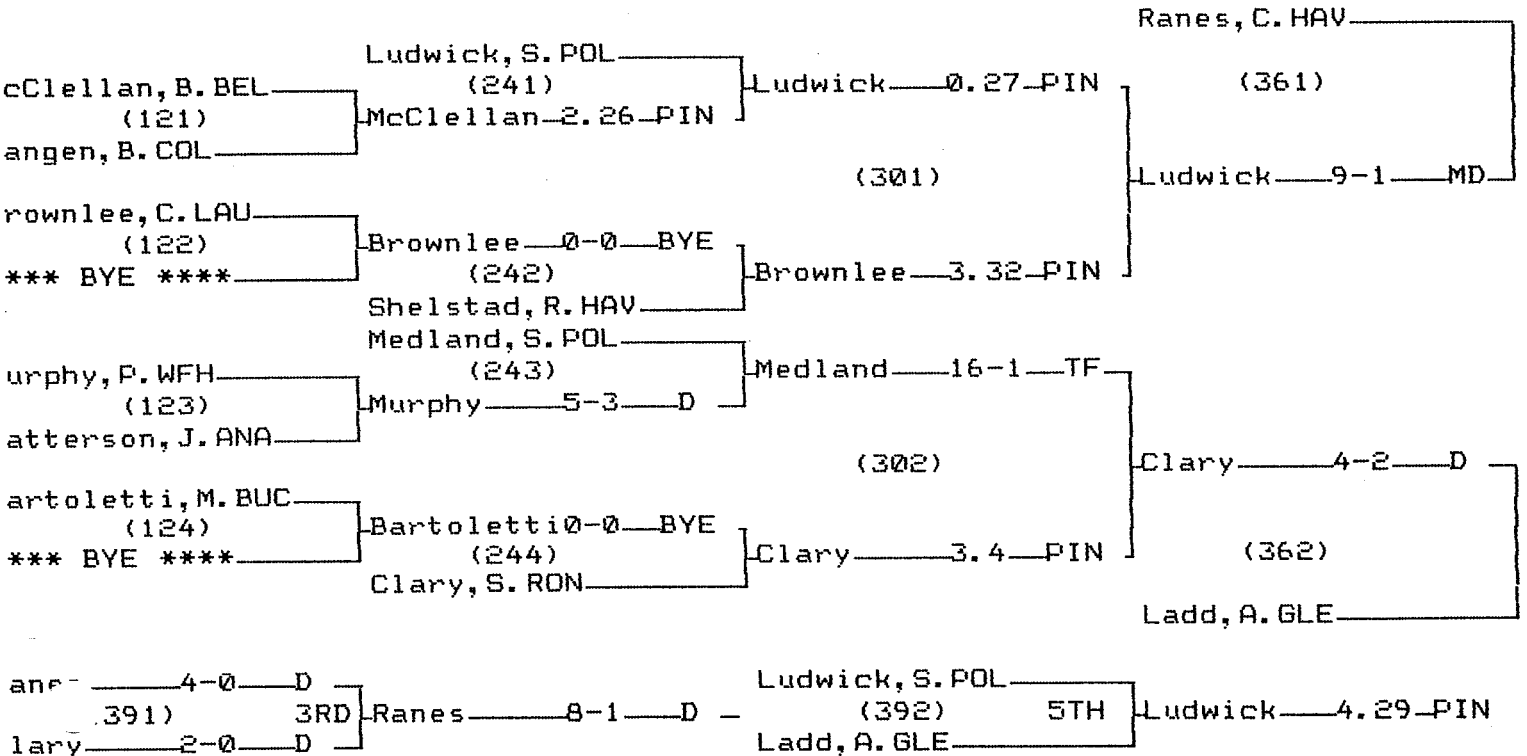

CONSOLATION BRACKET 98 LB