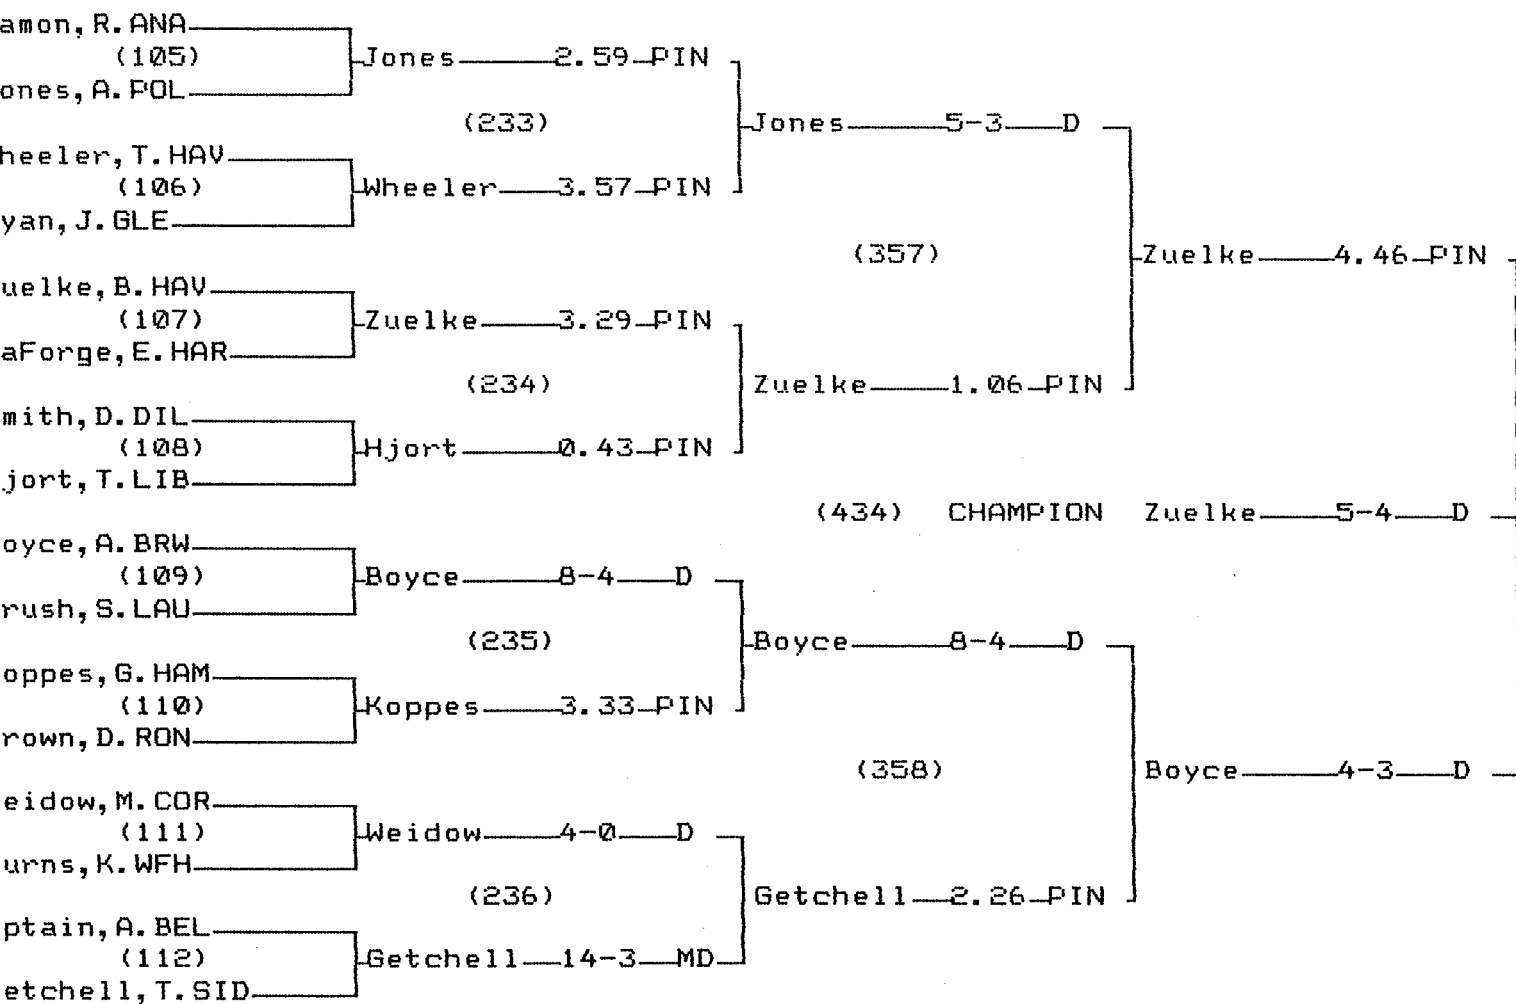

2005 CLASS A STATE WRESTLING TOURNAMENT

CHAMPIONS BRACKET 152 LB

CONSOLATION BRACKET 152 LB

2005 CLASS A STATE WRESTLING TOURNAMENT

CHAMPIONS BRACKET 215 LB

CONSOLATION BRACKET 215 LB

2005 CLASS A STATE WRESTLING TOURNAMENT