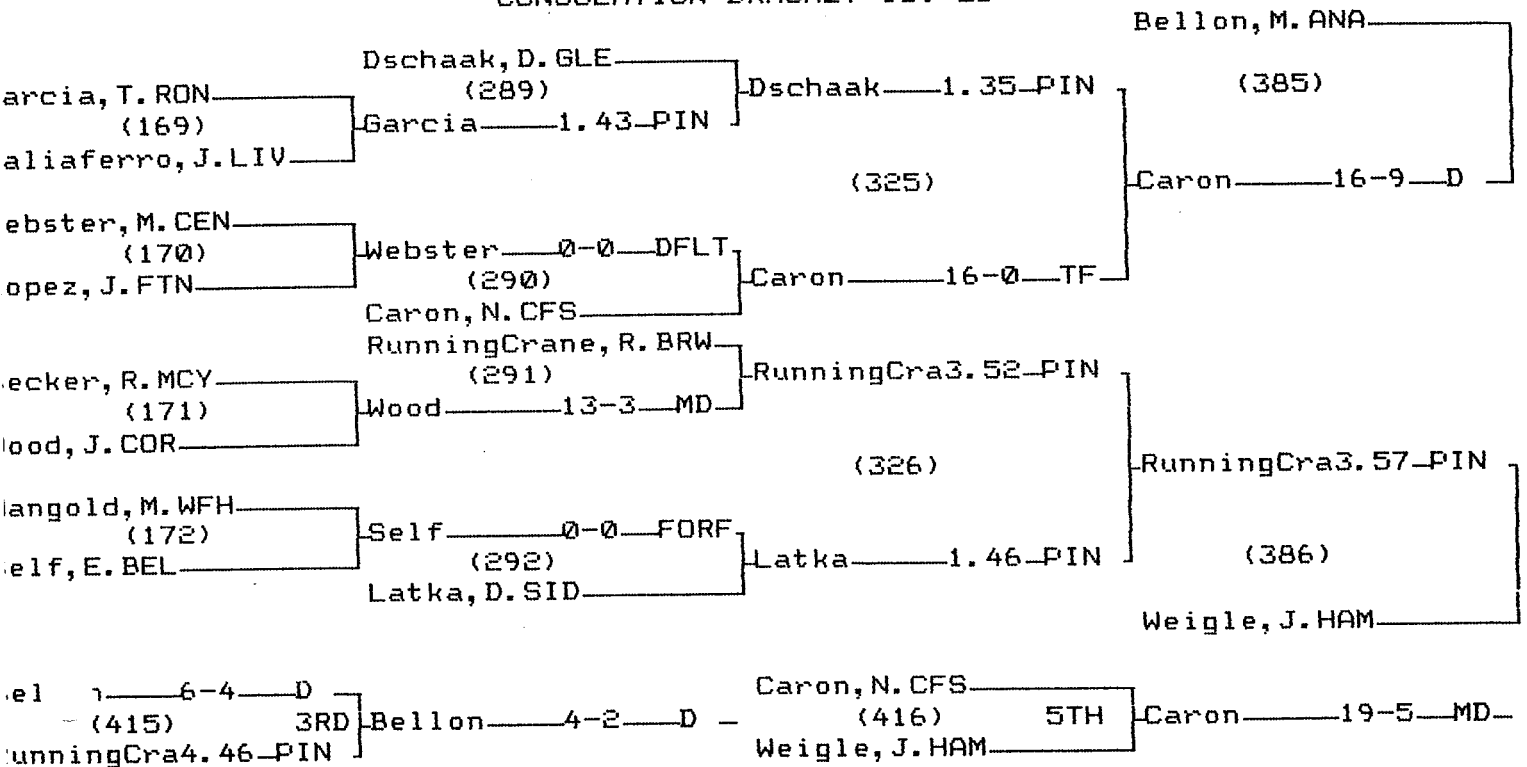

CONSOLATION BRACKET 189 LB