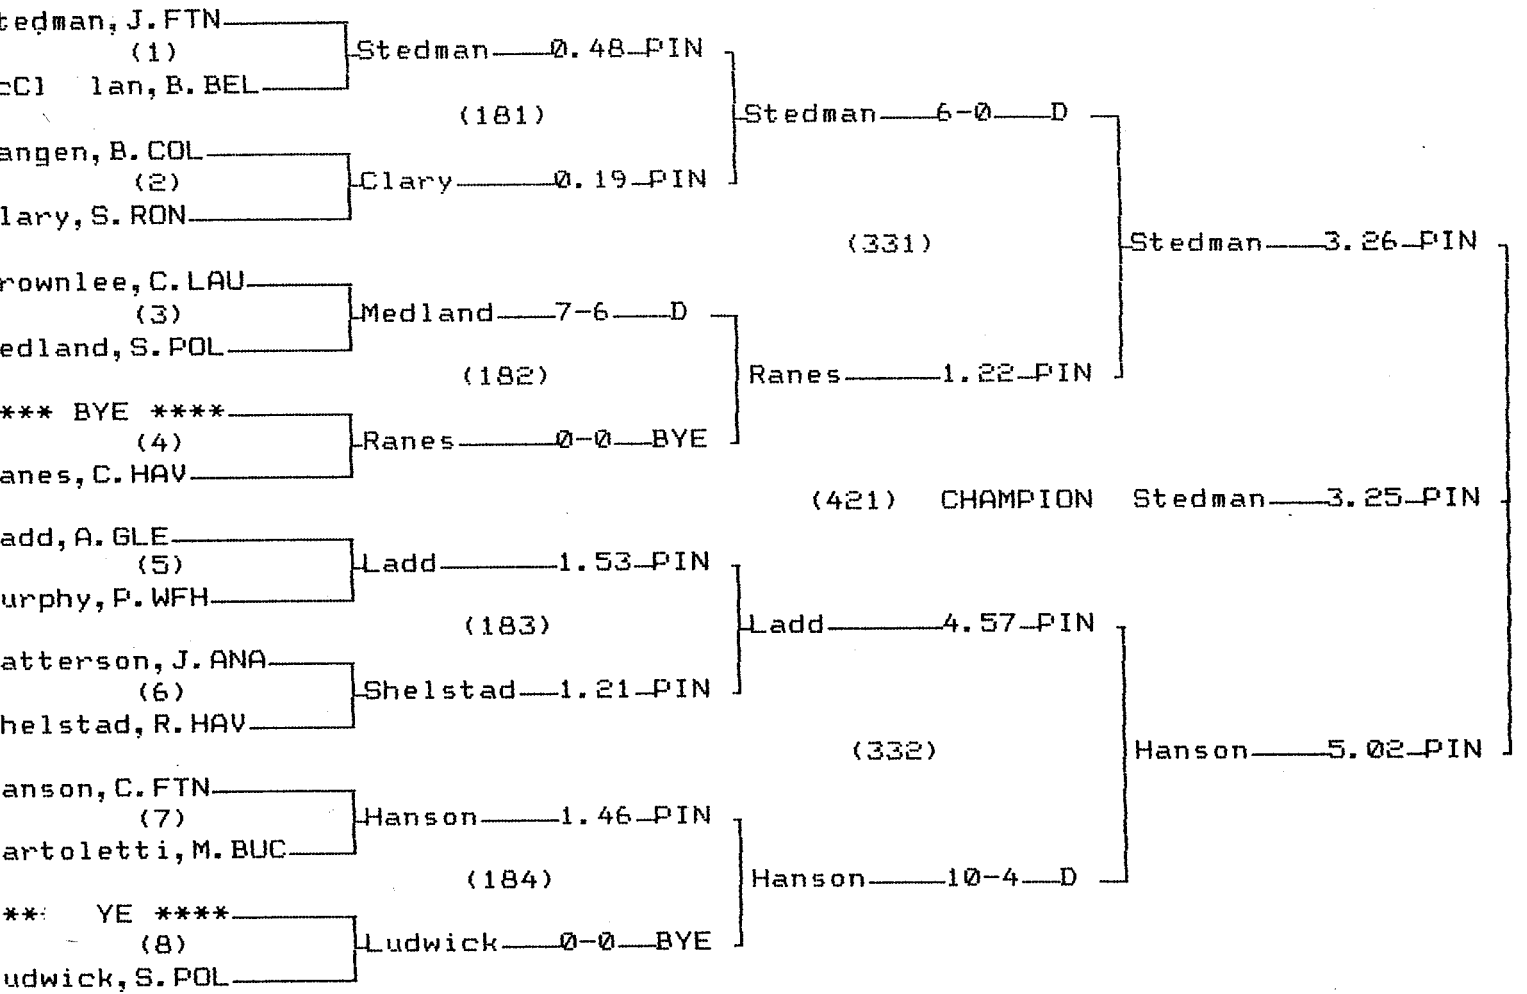

2005 CLASS A STATE WRESTLING TOURNAMENT

Team Rankings

1.	SID	Sidney	264.0
2.	HAV	Havre	244.5
3.	LIB	Libby	188.0
4.	CFS	Columbia Falls	145.0
5.	FTN	Frenchtown	143.0
6.	POL	Polson	138.0
7.	ANA	Anaconda	112.5
8.	WFH	Whitefish	102.0
9.	GLE	Dawson Co	95.0
10.	HAR	Hardin	76.0
11.	COR	Corvallis	68.0
12.	DIL	Beaverhead Co	61.0
13.	HAM	Hamilton	45.5
14.	BRW	Browning	45.0
15.	LAU	Laurel	43.0
16.	RON	Ronan	37.0
17.	BEL	Belgrade	25.0
18.	LIV	Park	17.0
19.	MCY	Custer Co	13.0
20.	LEW	Fergus	10.0
21.	COL	Colstrip	8.0
22.	CEN	Billings Central	3.0
23.	BUC	Butte Central	0.0

2005 CLASS A STATE WRESTLING TOURNAMENT

CHAMPIONS BRACKET 98 LB