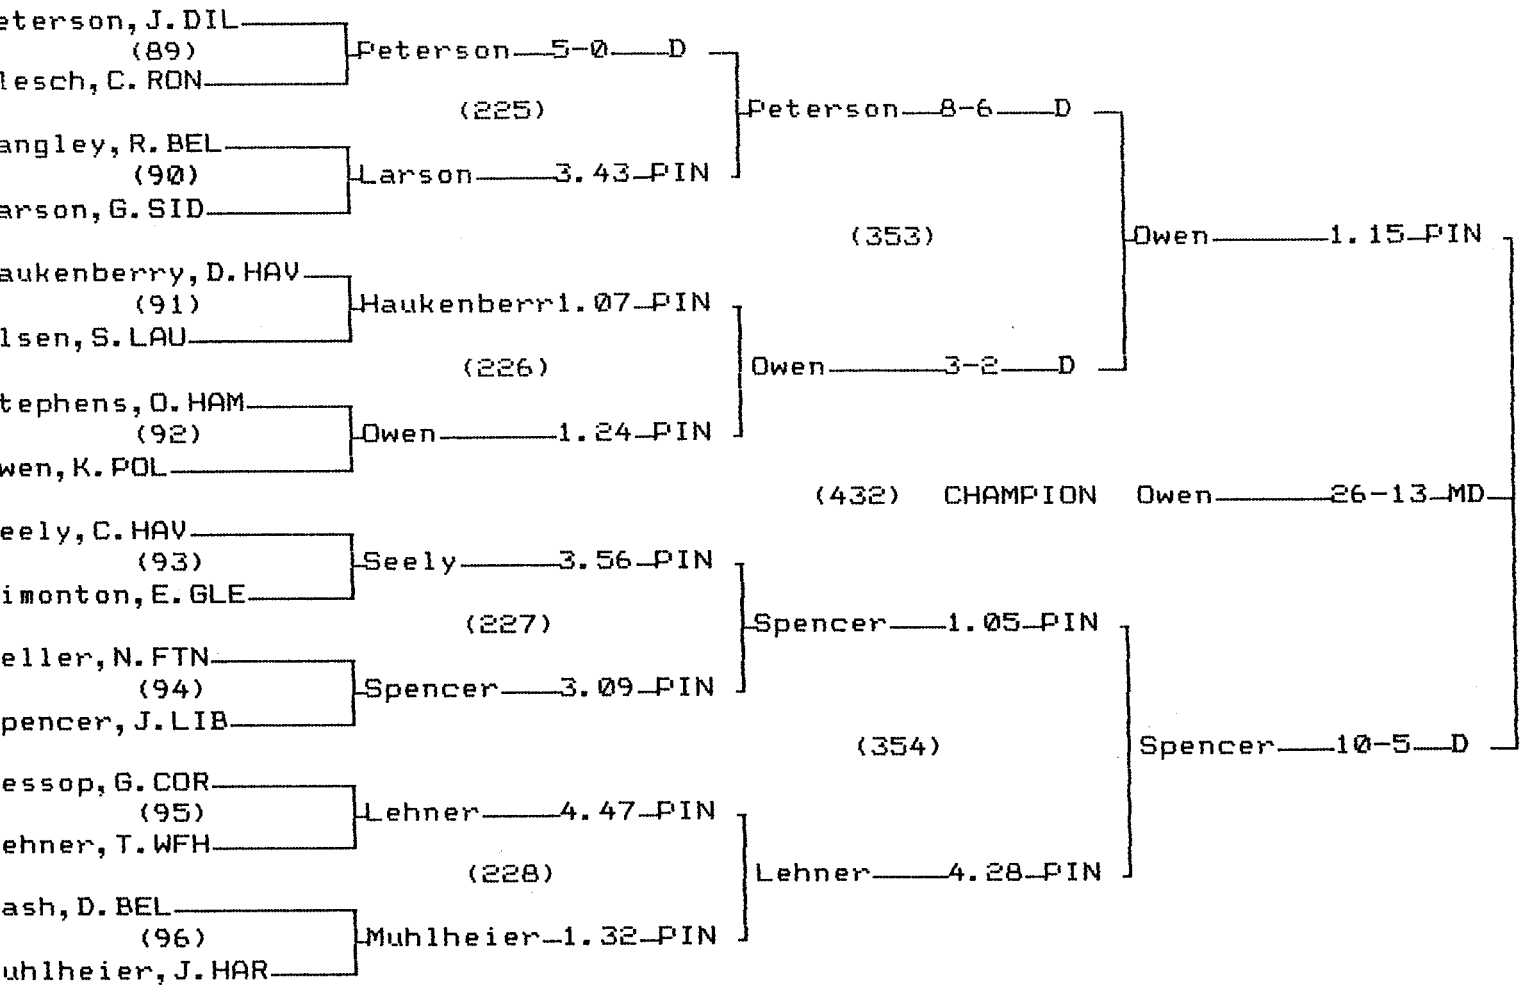

2005 CLASS A STATE WRESTLING TOURNAMENT

CHAMPIONS BRACKET 135 LB

CONSOLATION BRACKET 135 LB

2005 CLASS A STATE WRESTLING TOURNAMENT

CHAMPIONS BRACKET 145 LB

CONSOLATION BRACKET 145 LB

2005 CLASS A STATE WRESTLING TOURNAMENT
CHAMPIONS BRACKET 171 LB