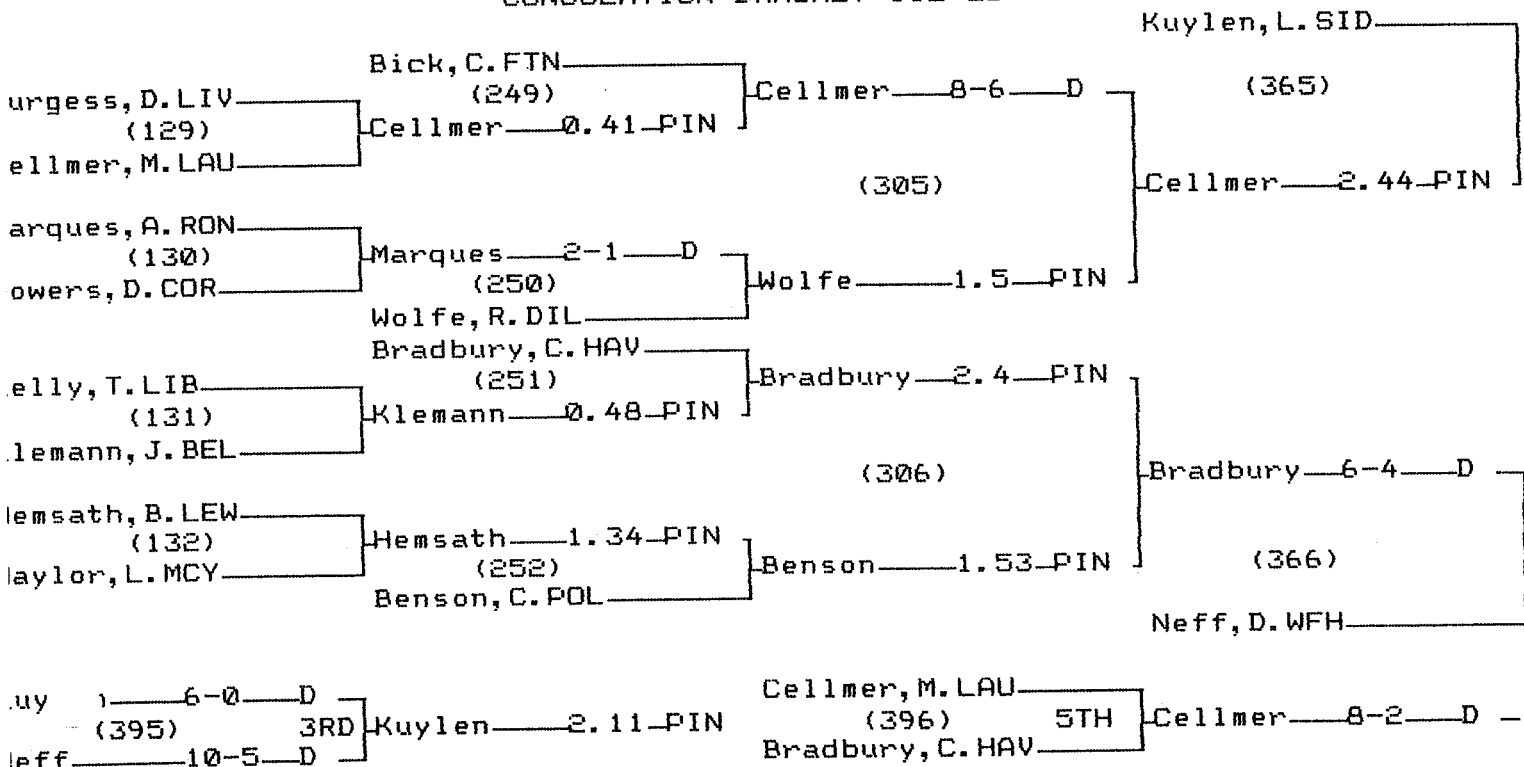

CONSOLATION BRACKET 112 LB