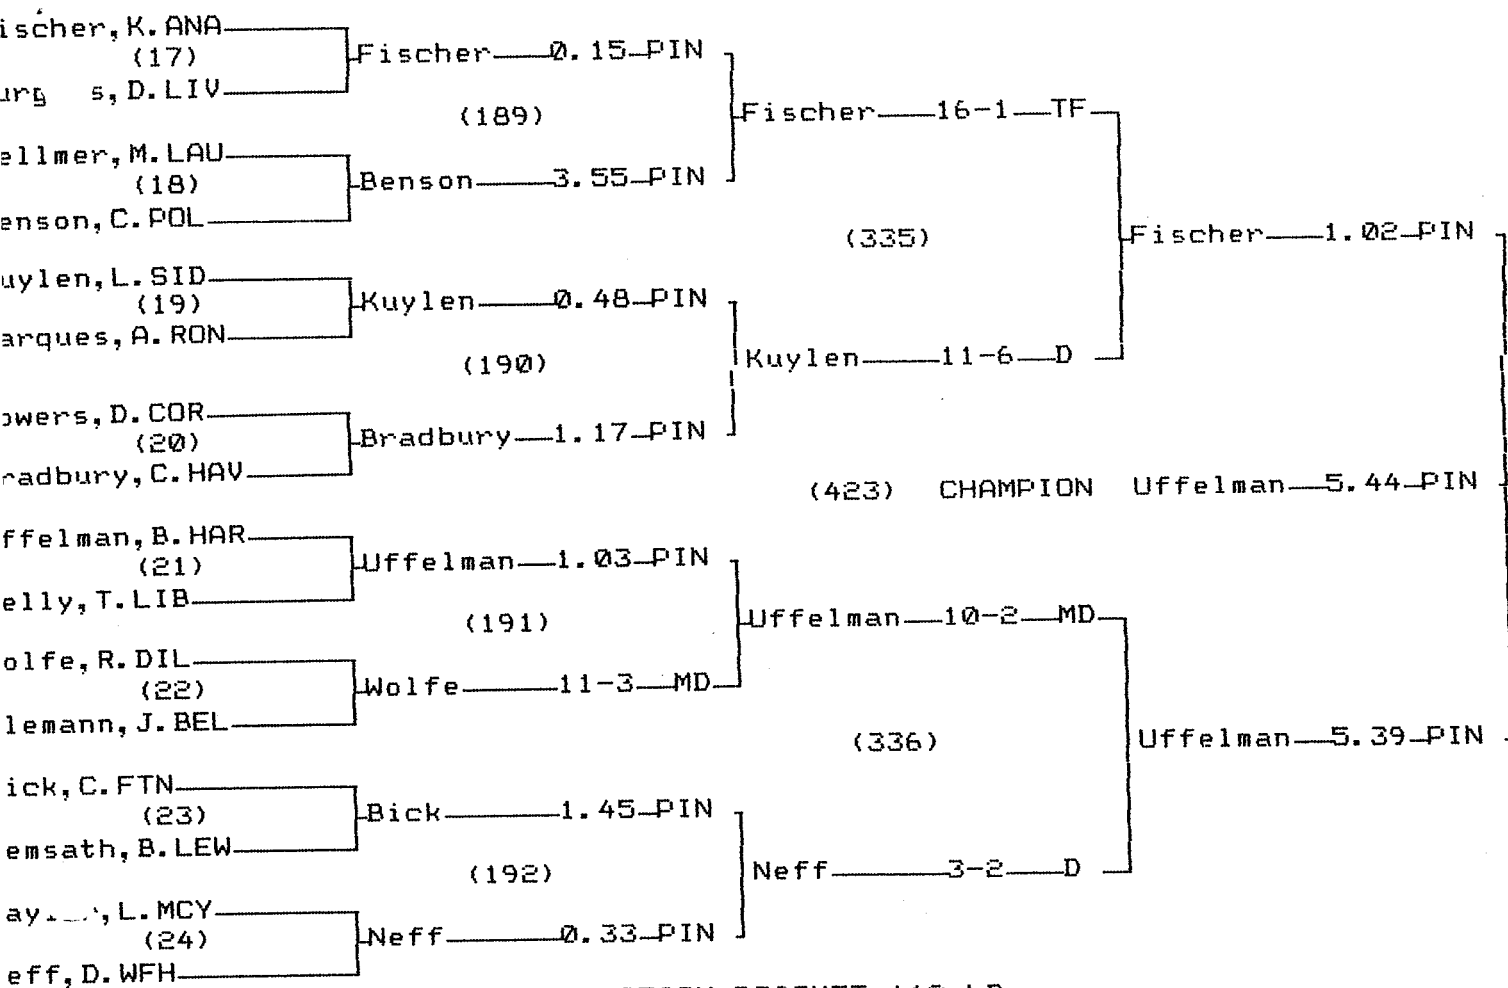

2005 CLASS A STATE WRESTLING TOURNAMENT
CHAMPIONS BRACKET 112 LB