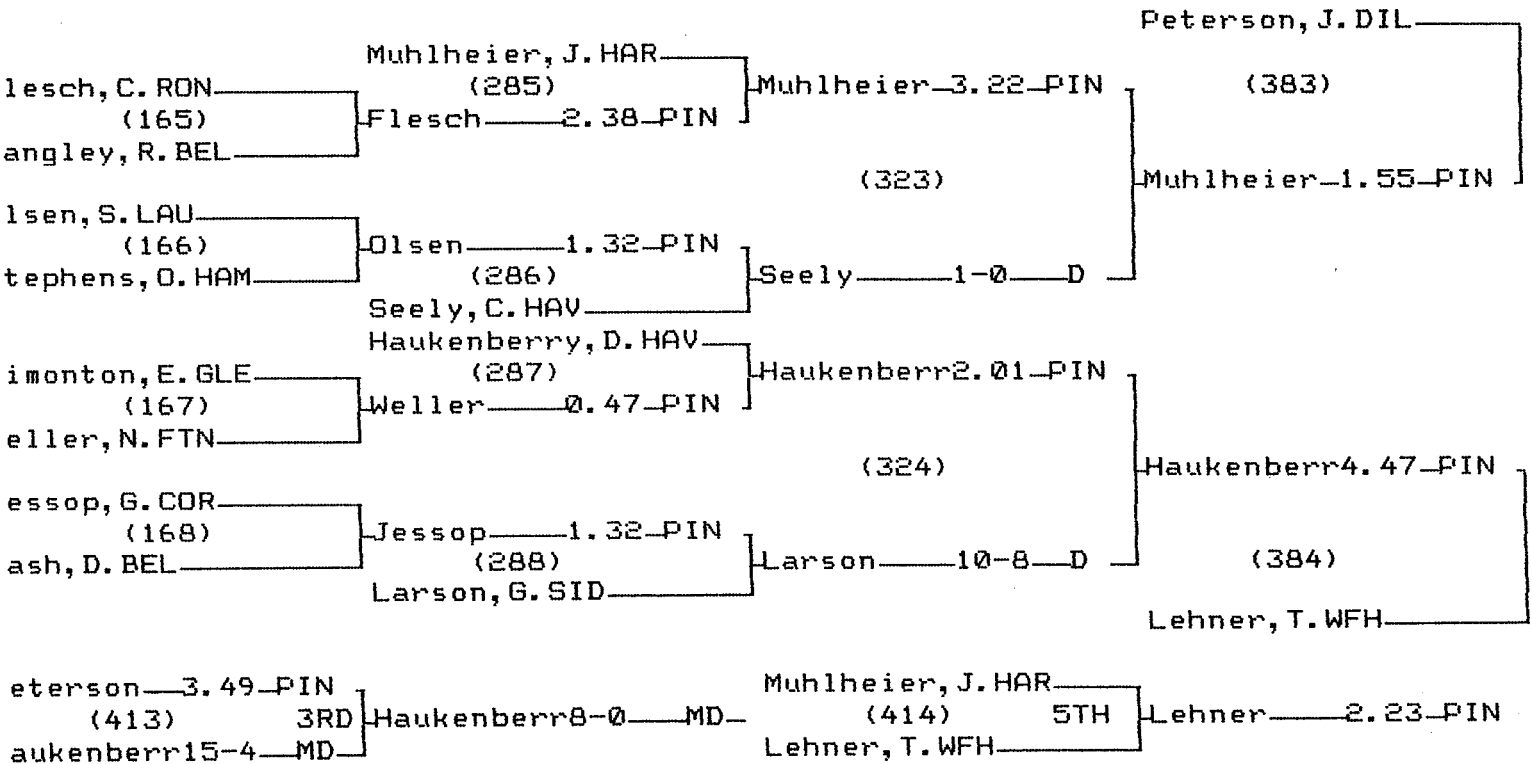

CONSOLATION BRACKET 171 LB