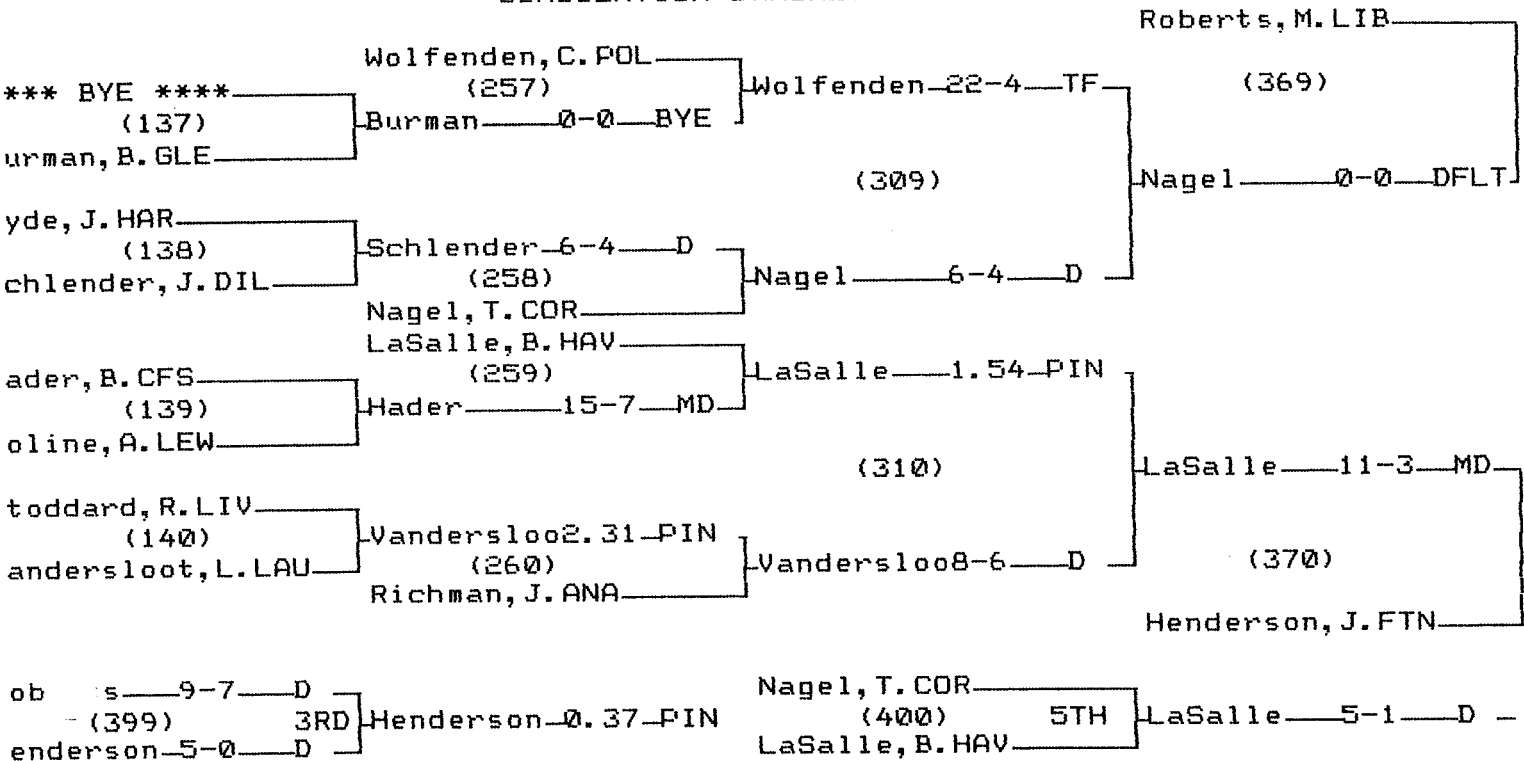

CONSOLATION BRACKET 171 LB

2005 CLASS A STATE WRESTLING TOURNAMENT
 CHAMPIONS BRACKET 189 LB

CONSOLATION BRACKET 189 LB

2005 CLASS A STATE WRESTLING TOURNAMENT
CHAMPIONS BRACKET 125 LB

CONSOLATION BRACKET 125 LB