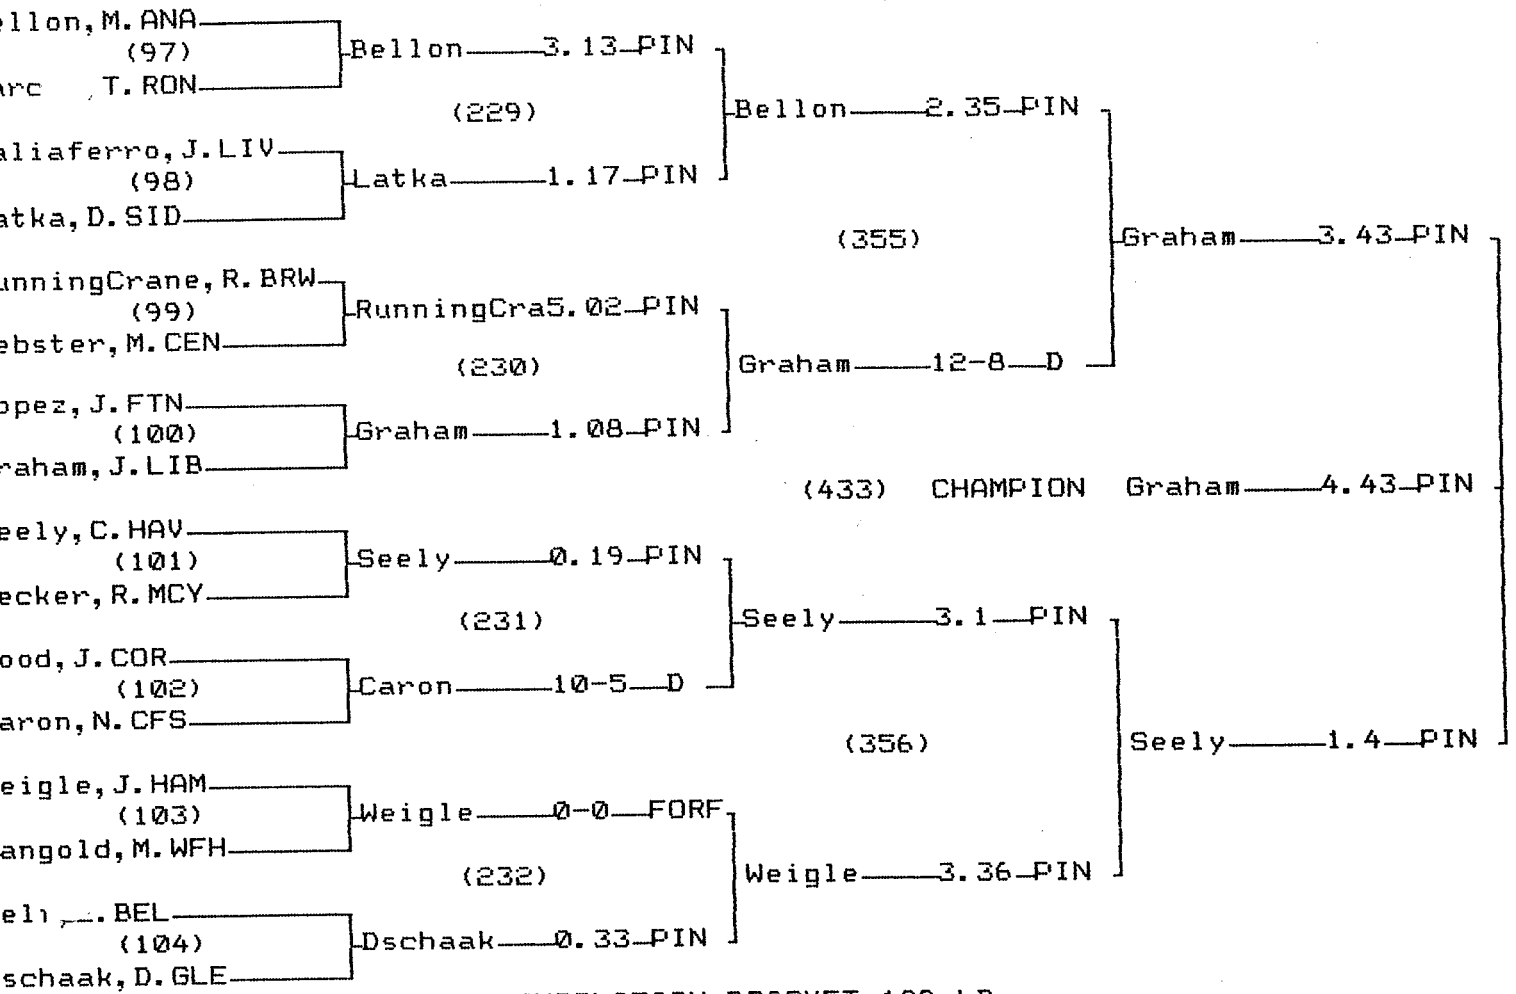

2005 CLASS A STATE WRESTLING TOURNAMENT
CHAMPIONS BRACKET 189 LB