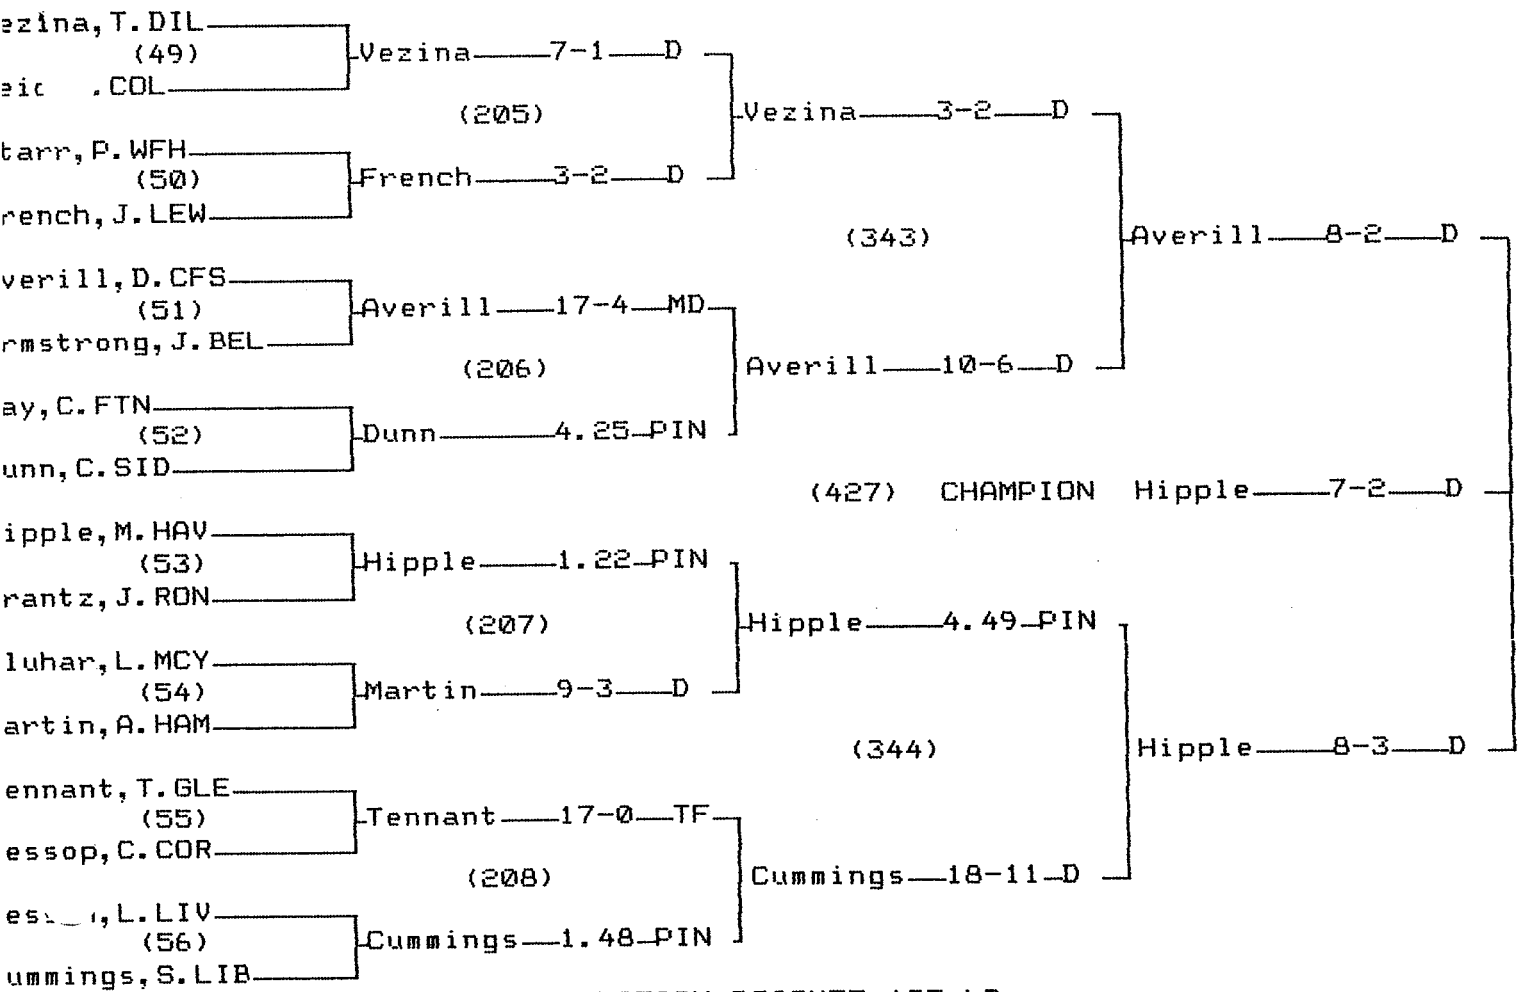

2005 CLASS A STATE WRESTLING TOURNAMENT

CHAMPIONS BRACKET 135 LB