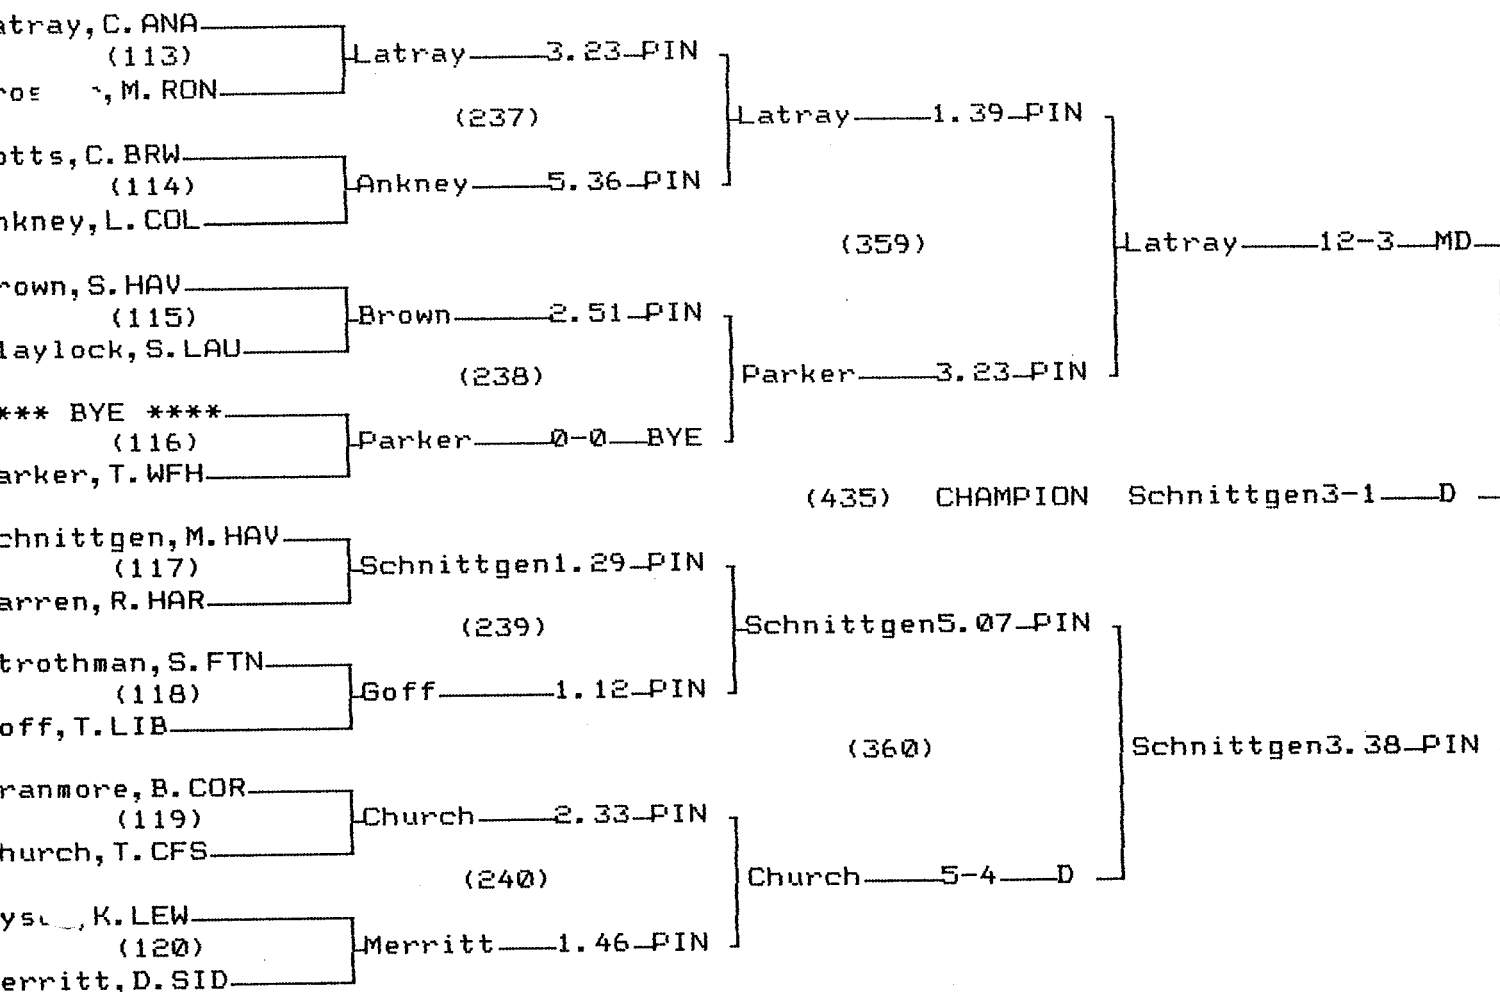

2005 CLASS A STATE WRESTLING TOURNAMENT

CHAMPIONS BRACKET 275 LB