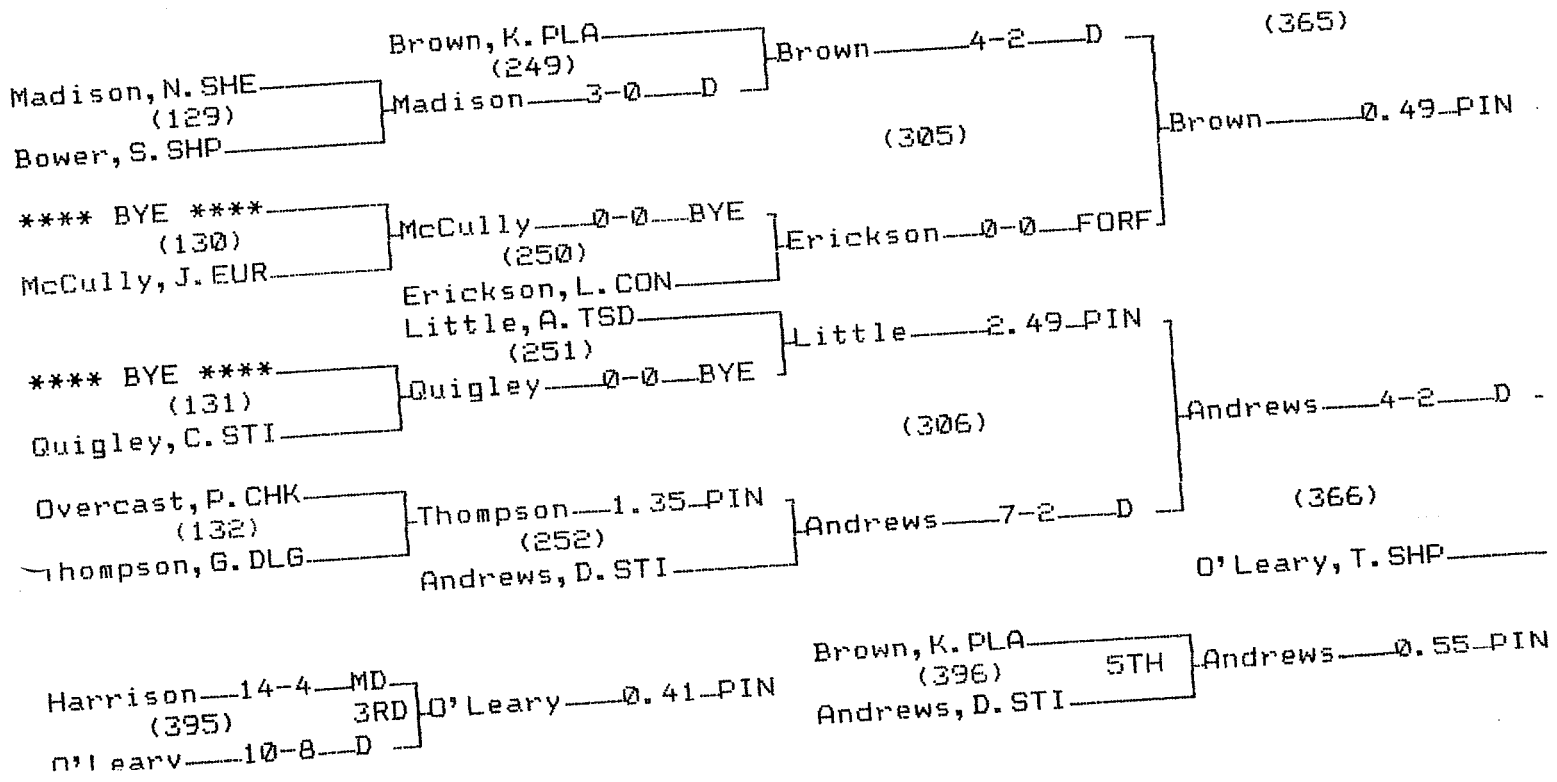

CHAMPIONS BRACKET 275 LB

(434) CHAMPION Clement 4.12 PIN

CONSOLATION BRACKET 275 LB

2005 "B-C" State Wrestling Tournament
 CHAMPIONS BRACKET 112 LB

CONSOLATION BRACKET 112 LB

2005 "B-C" State Wrestling Tournament