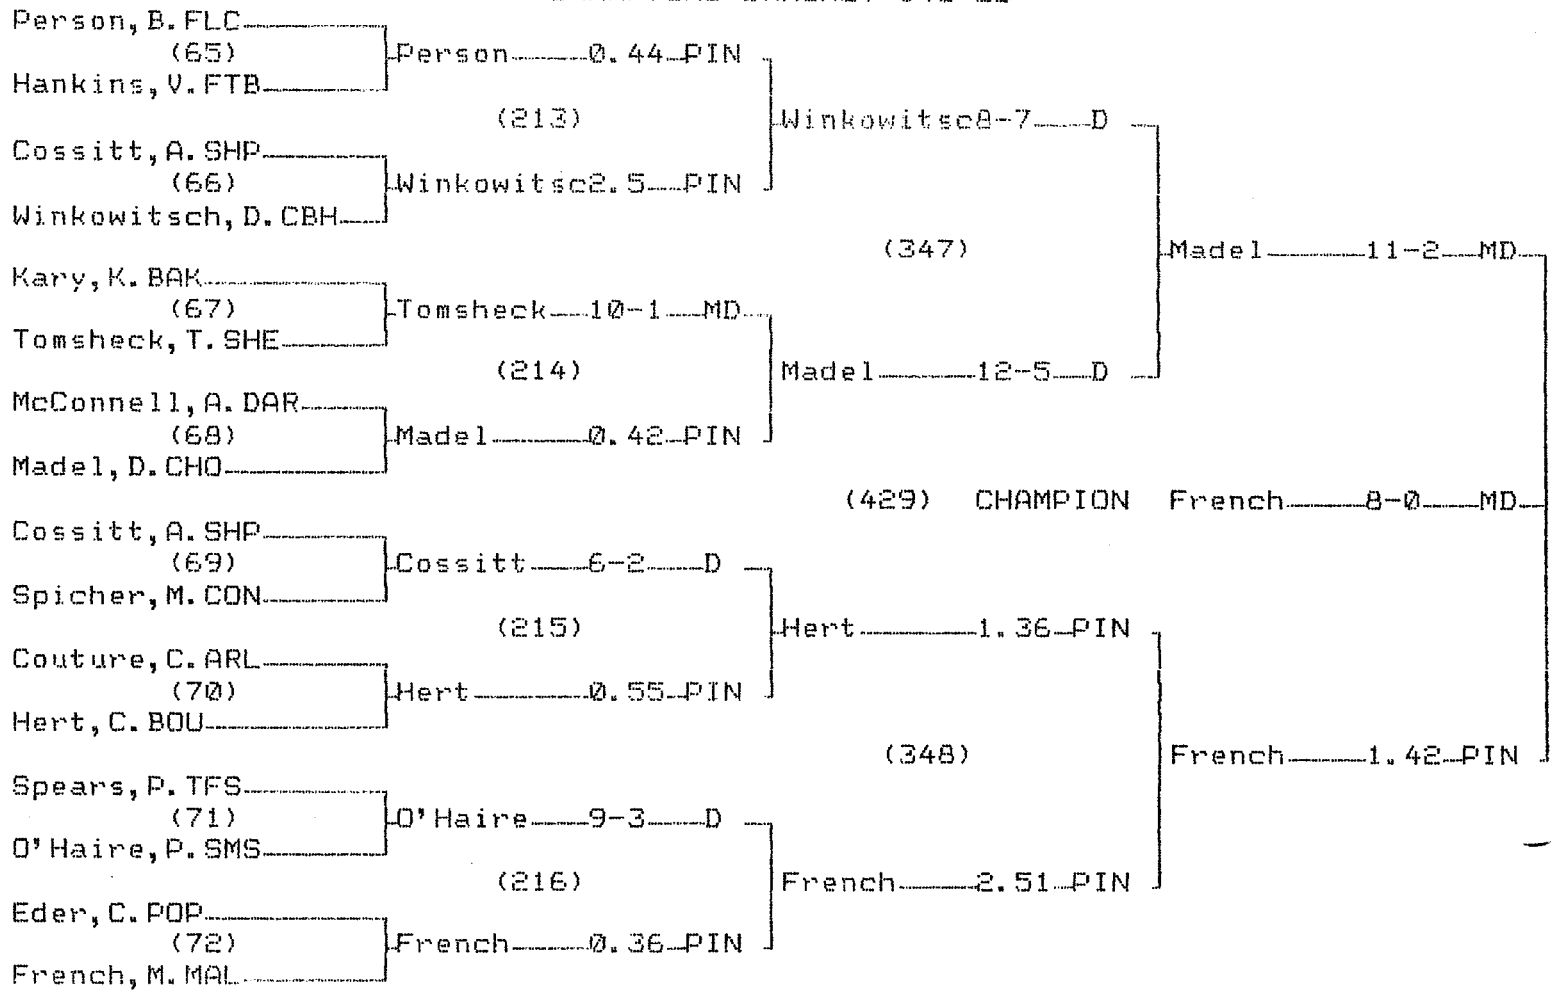

2005 "B-C" State Wrestling Tournament

CHAMPIONS BRACKET 125 LB

CONSOLATION BRACKET 125 LB

2005 "B-C" State Wrestling Tournament

CHAMPIONS BRACKET 145 LB

CONSOLATION BRACKET 145 LB

CHAMPIONS BRACKET 189 LB

CONSOLATION BRACKET 189 LB