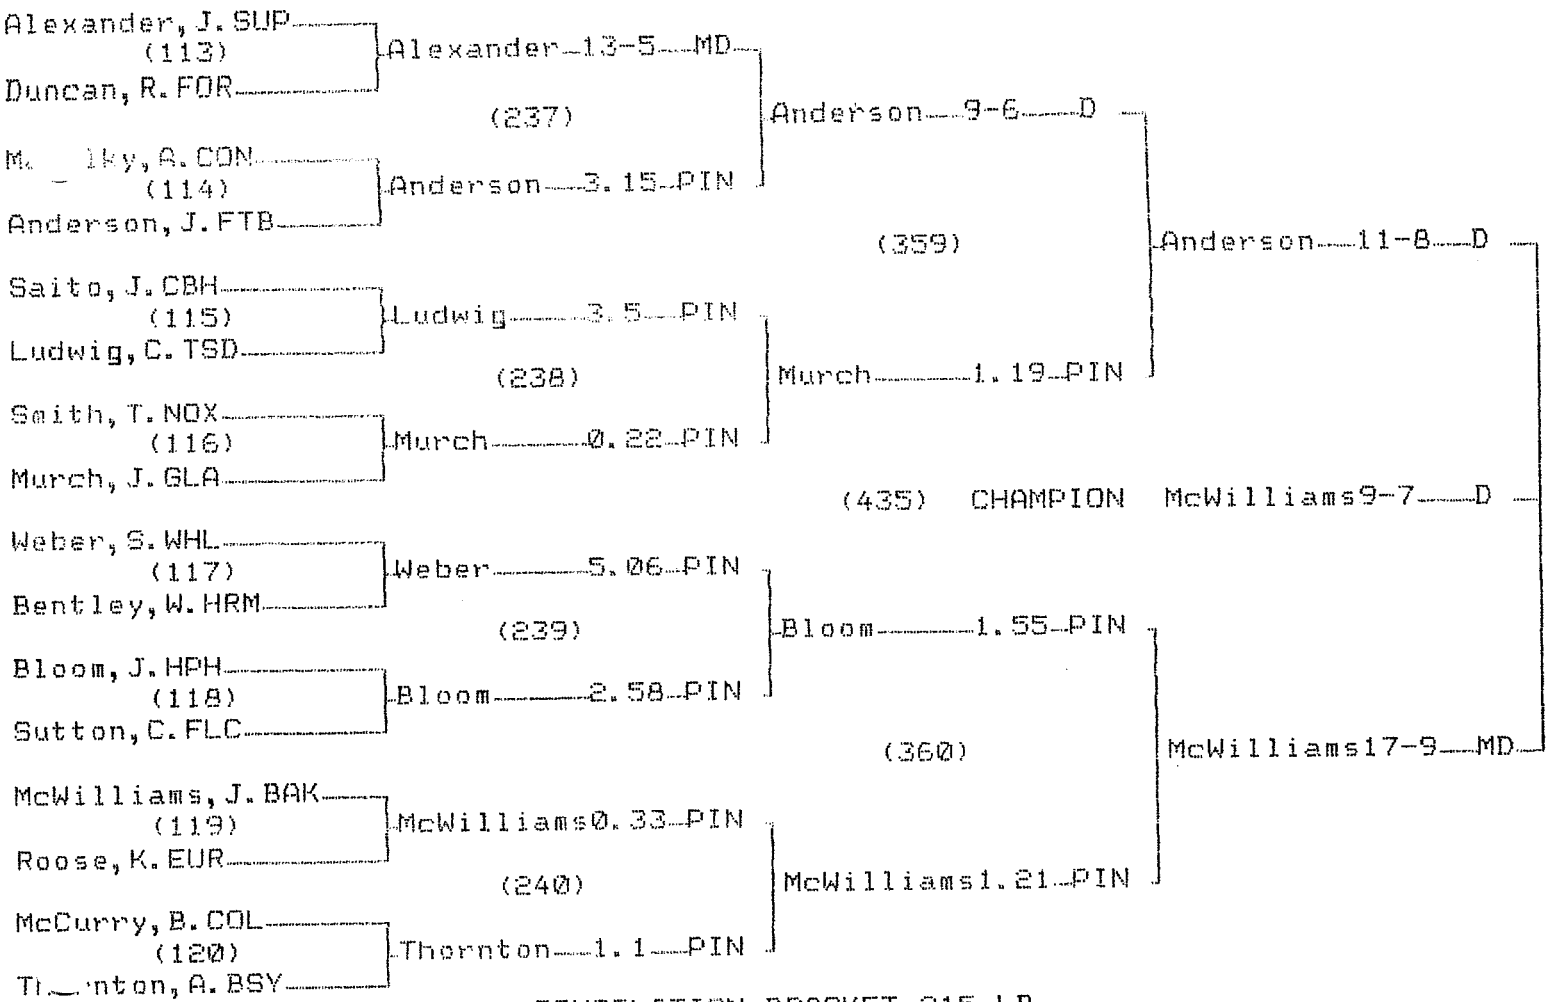

CHAMPIONS BRACKET 215 LB