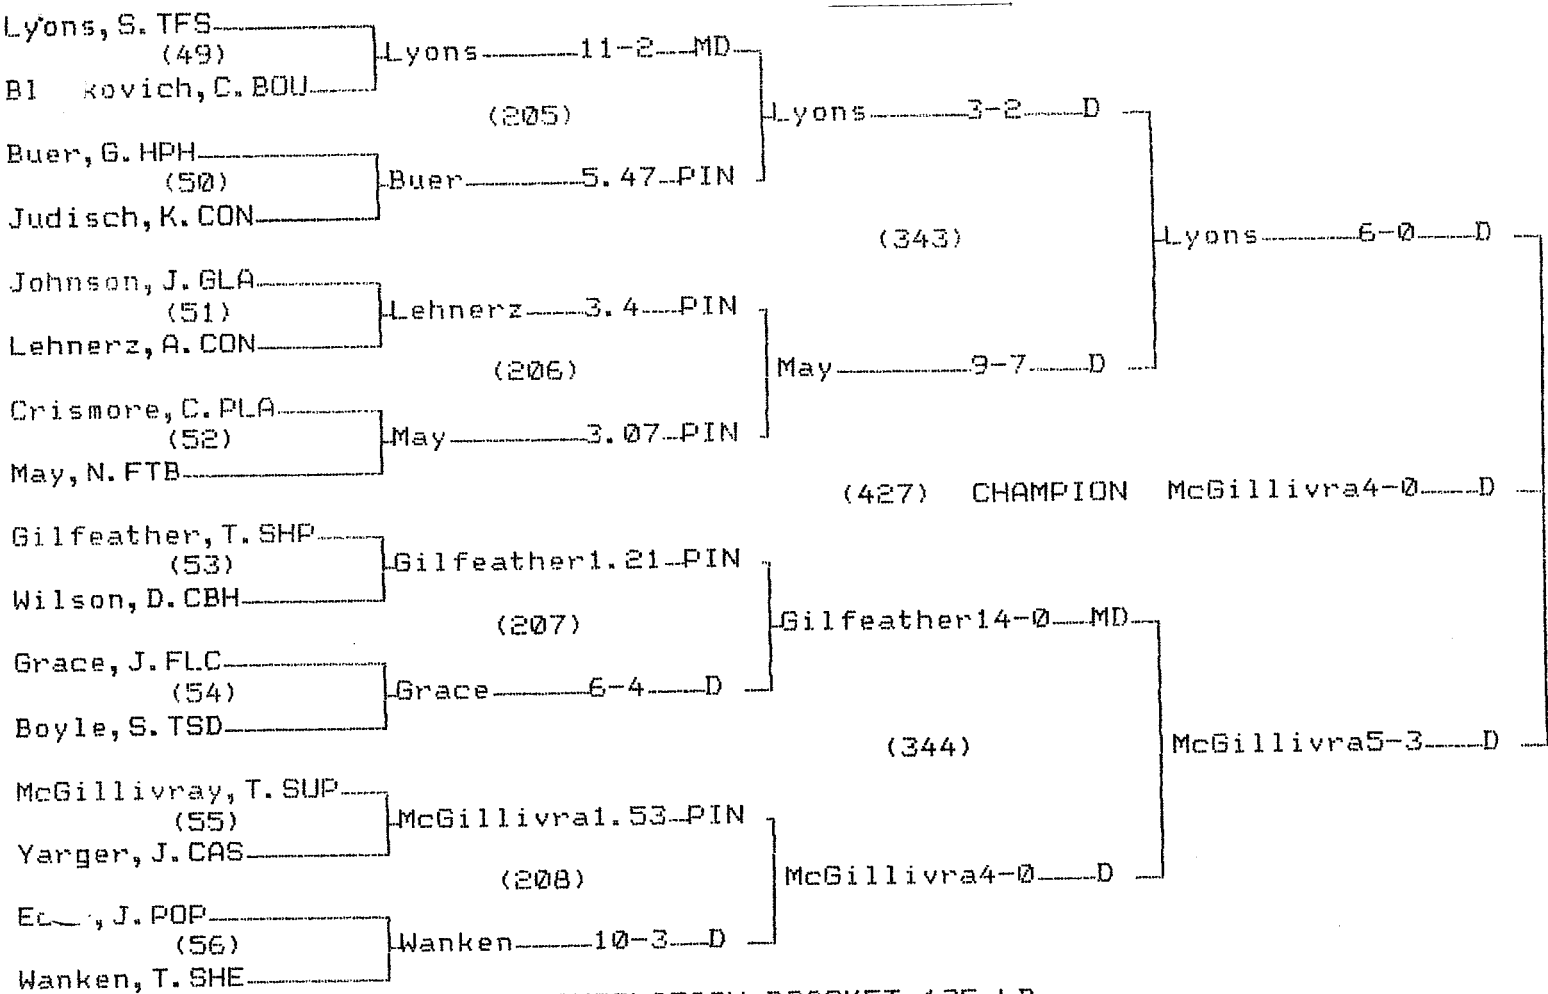

2005 "B-C" State Wrestling Tournament

CHAMPIONS BRACKET 135 LB