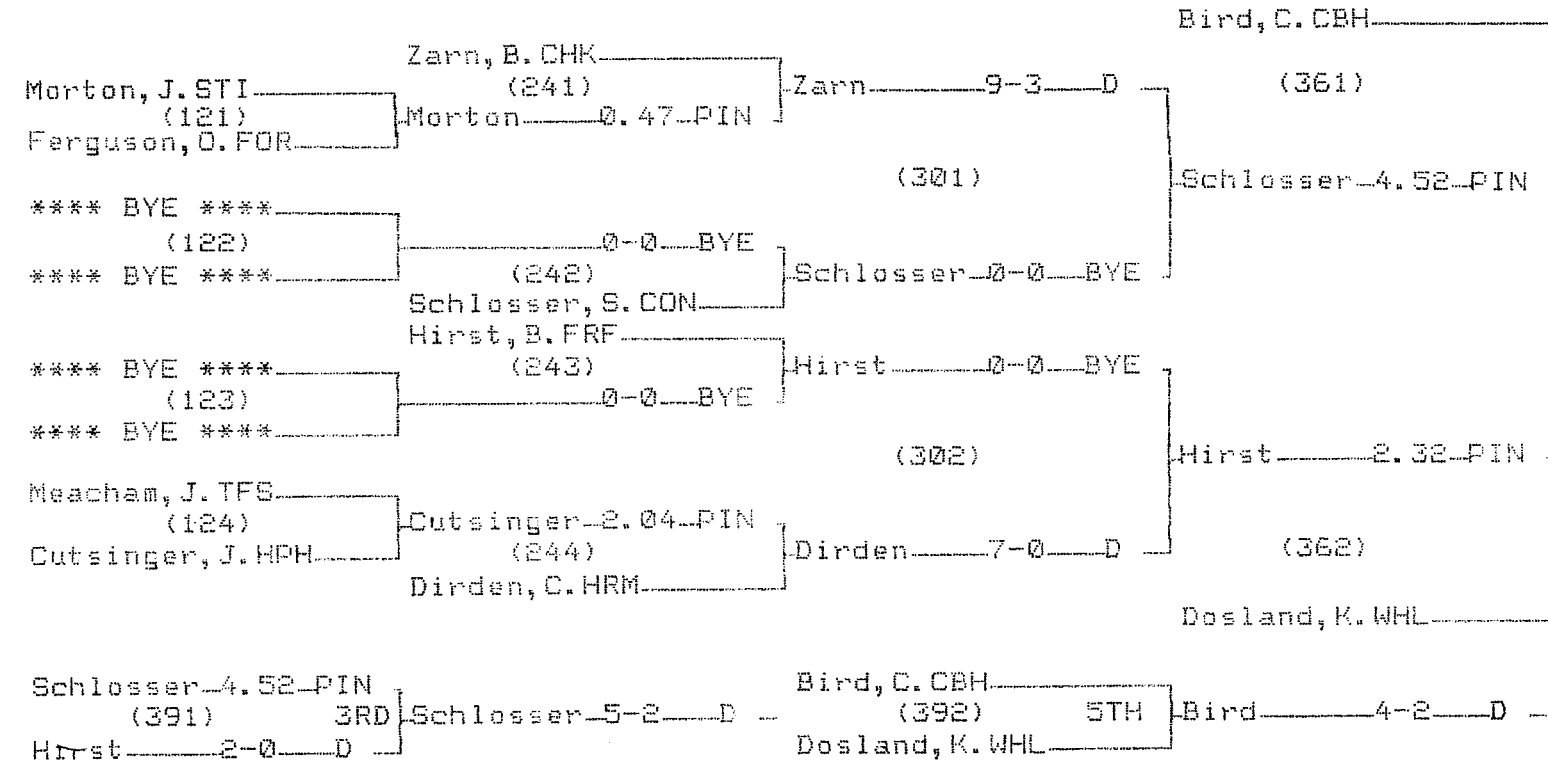

CONSOLATION BRACKET 98 LB