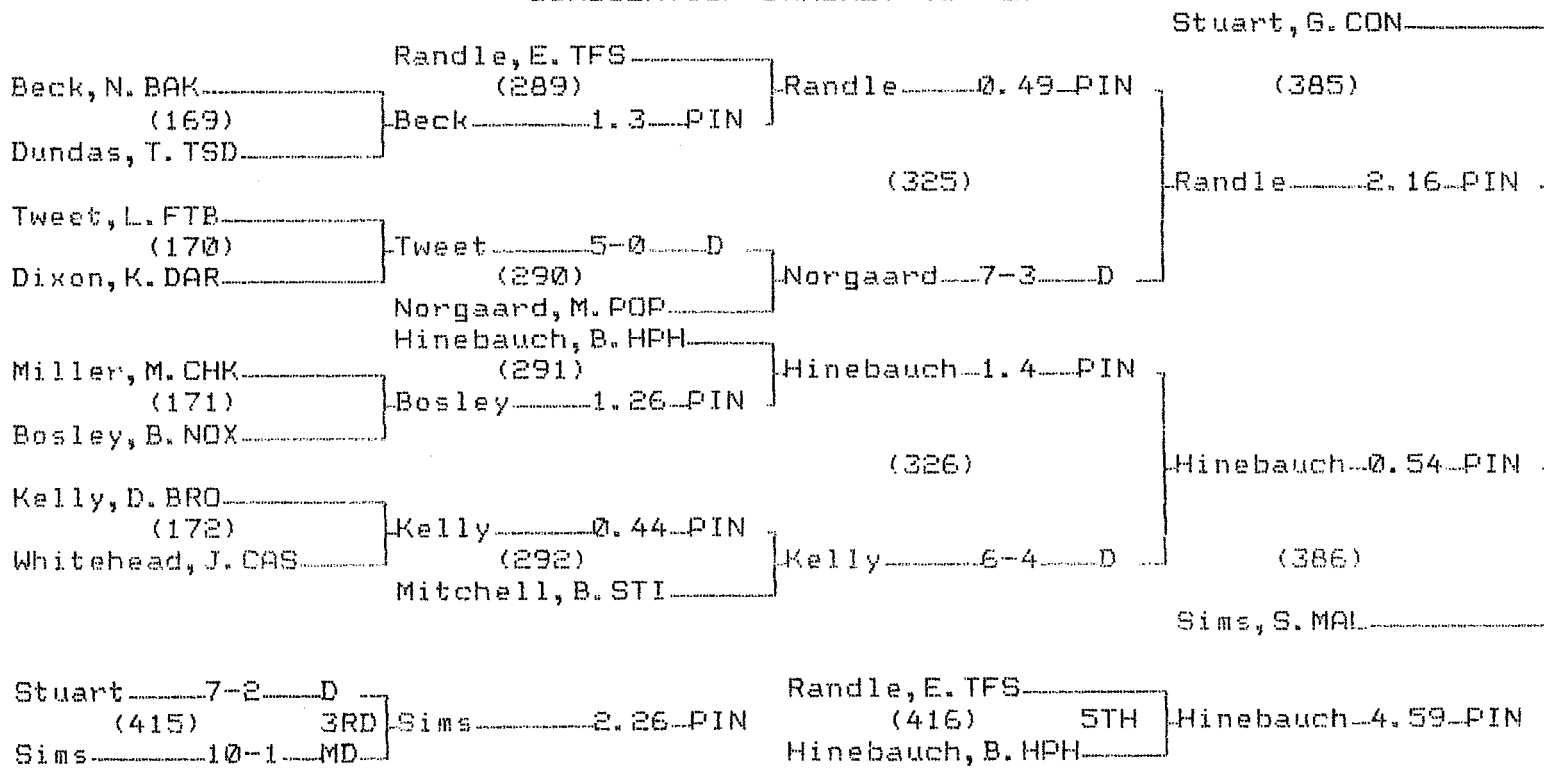

CONSOLATION BRACKET 189 LB