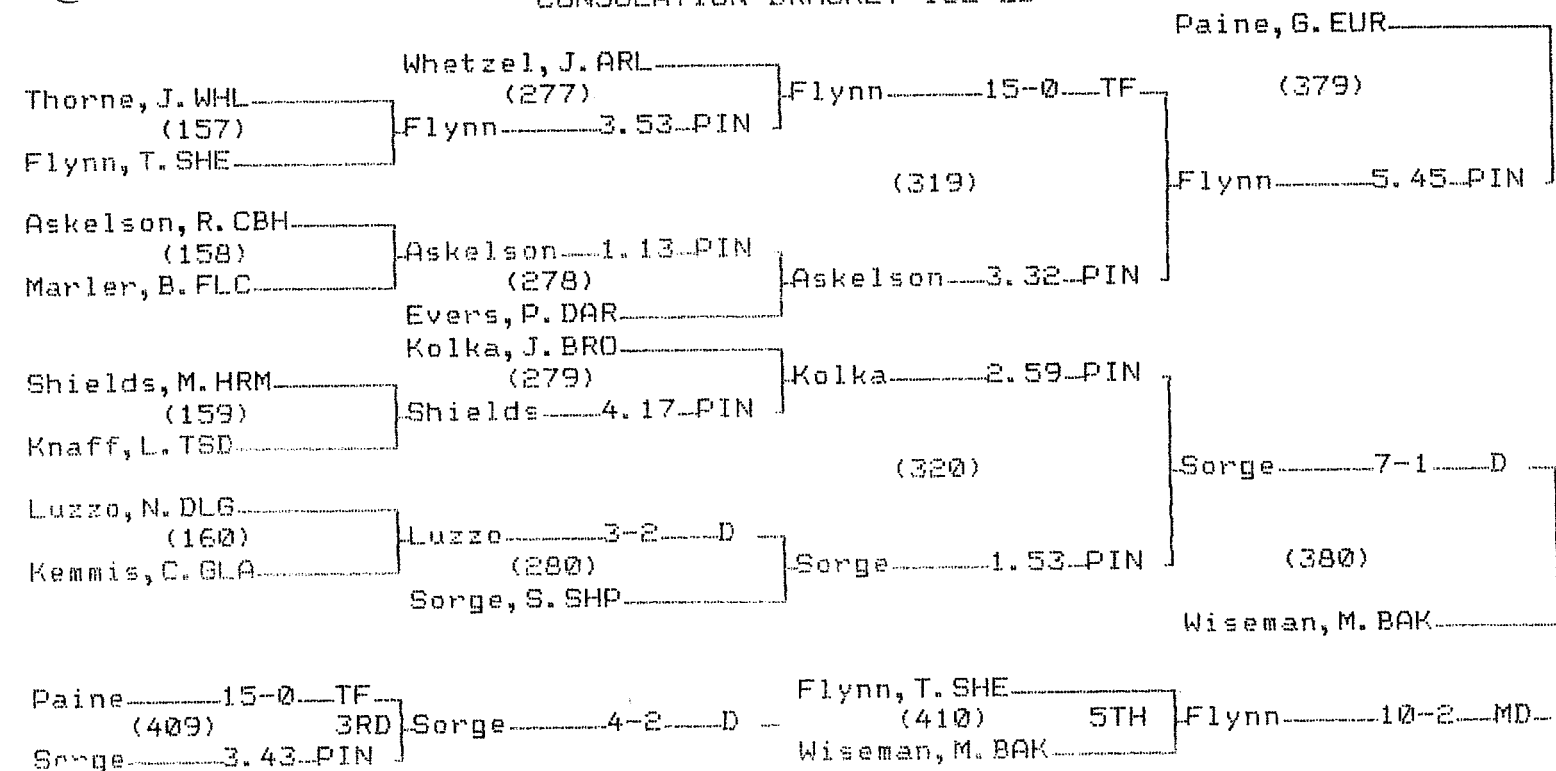

CHAMPIONS BRACKET 135 LB

CONSOLATION BRACKET 135 LB

2005 "B-C" State Wrestling Tournament

CHAMPIONS BRACKET 160 LB

CONSOLATION BRACKET 160 LB

CHAMPIONS BRACKET 152 LB

CONSOLATION BRACKET 152 LB

2005 "B-C" State Wrestling Tournament