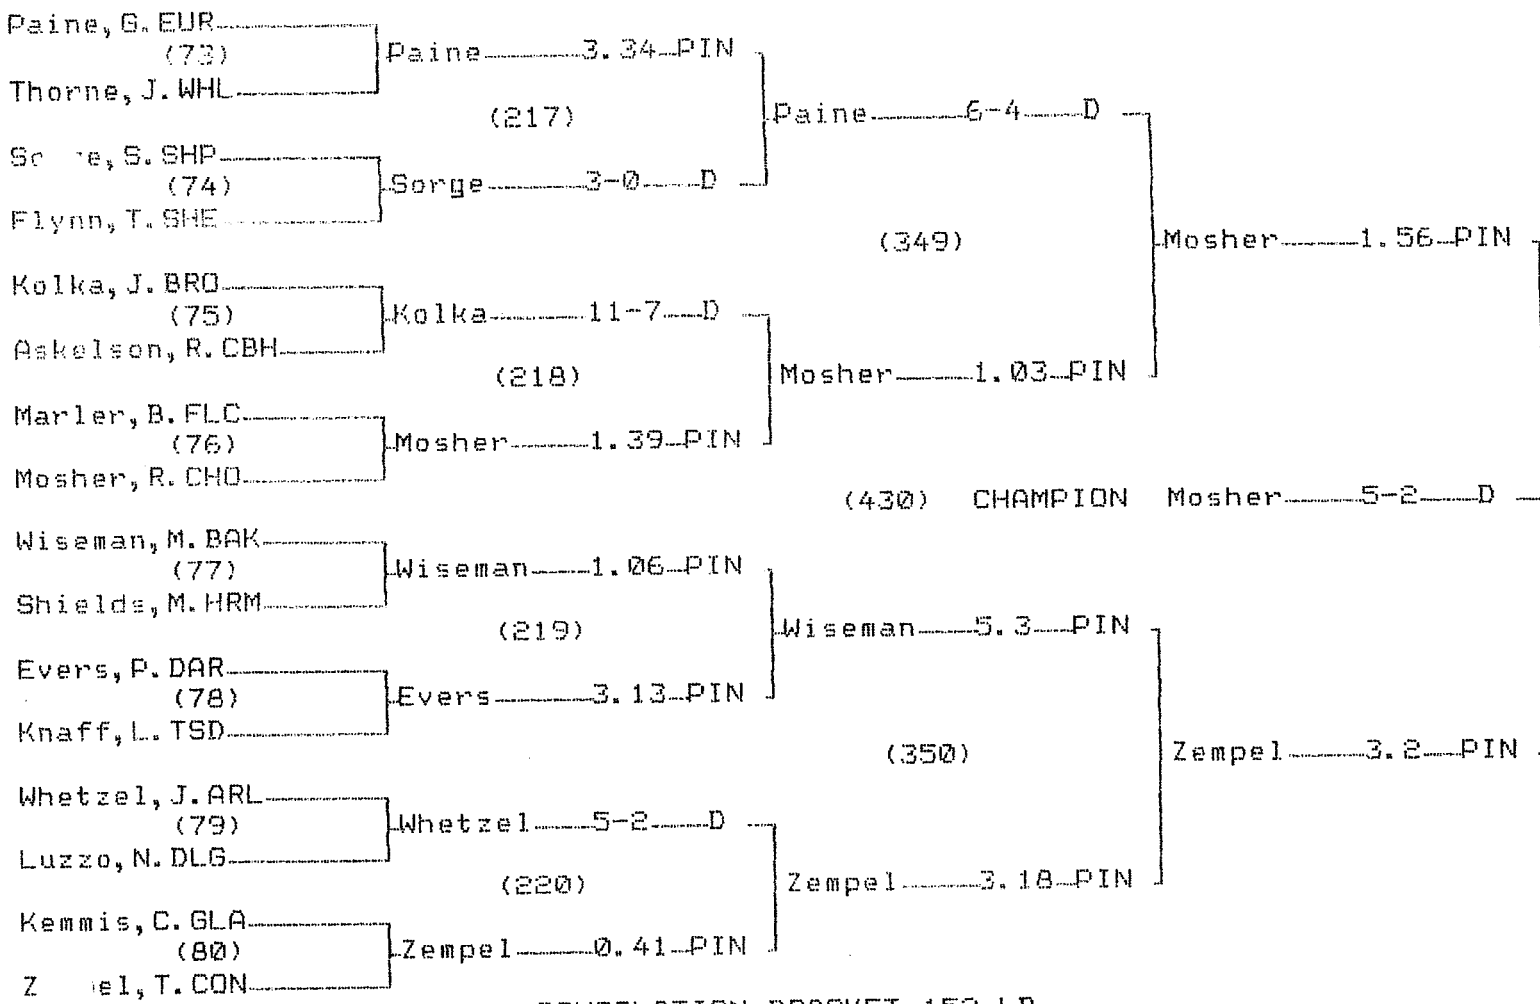

CHAMPIONS BRACKET 135 LB

CONSOLATION BRACKET 135 LB

2005 "B-C" State Wrestling Tournament

CHAMPIONS BRACKET 160 LB

CONSOLATION BRACKET 160 LB

CHAMPIONS BRACKET 152 LB

CONSOLATION BRACKET 152 LB

2005 "B-C" State Wrestling Tournament