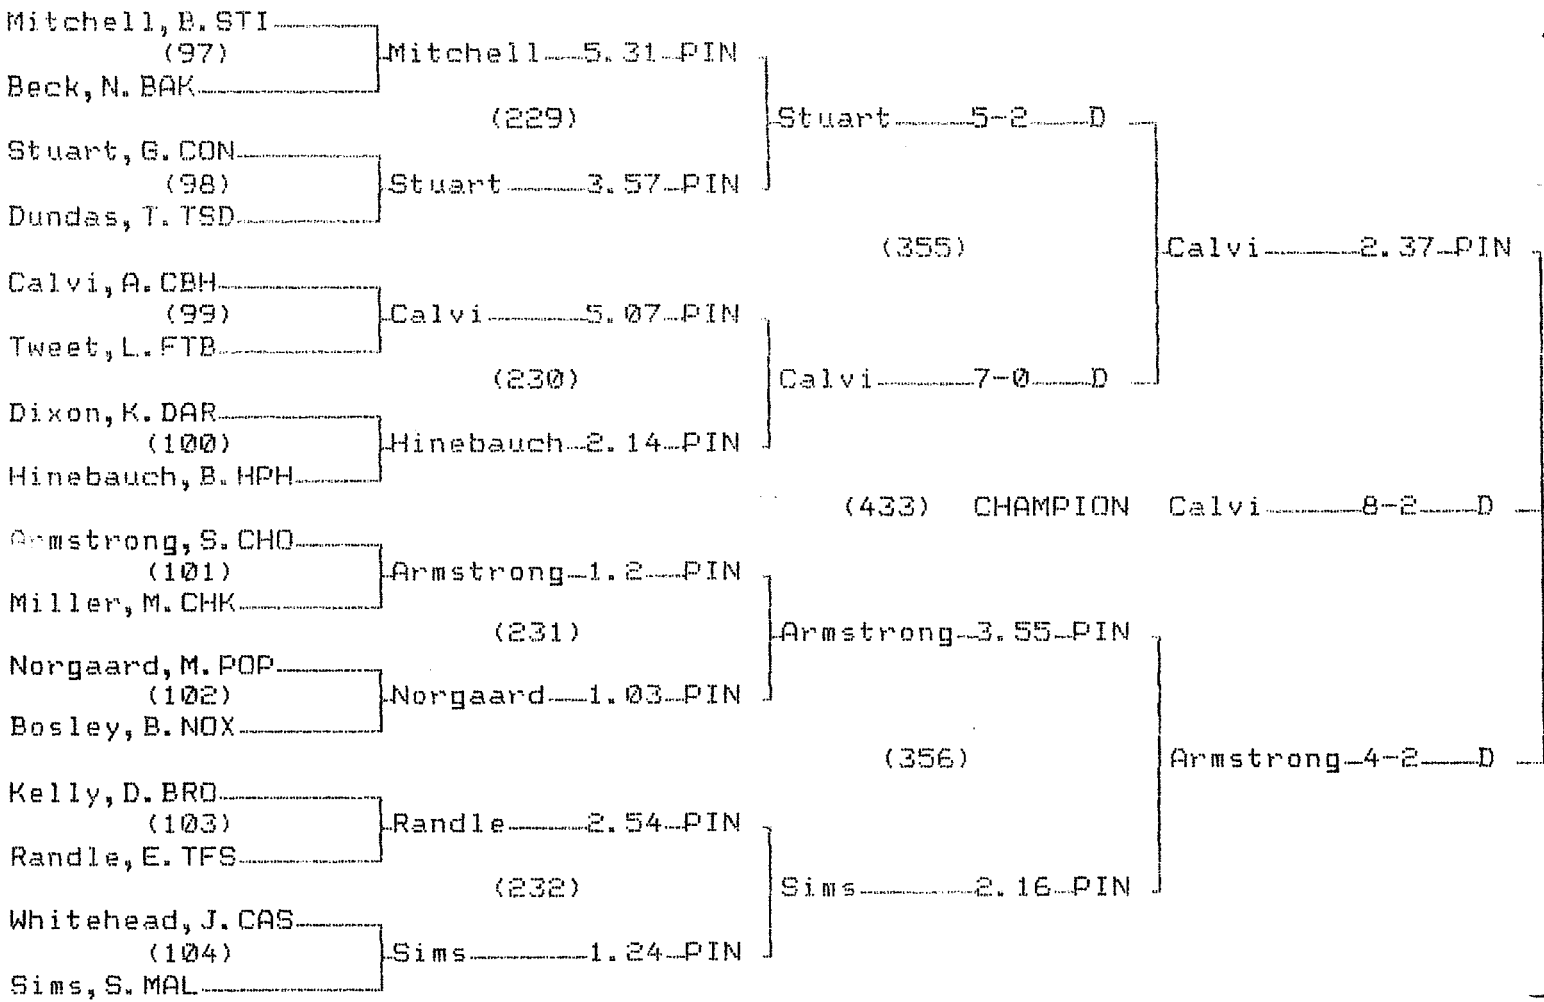

2005 "B-C" State Wrestling Tournament

CHAMPIONS BRACKET 125 LB

CONSOLATION BRACKET 125 LB

2005 "B-C" State Wrestling Tournament

CHAMPIONS BRACKET 145 LB

CONSOLATION BRACKET 145 LB

CHAMPIONS BRACKET 189 LB

CONSOLATION BRACKET 189 LB