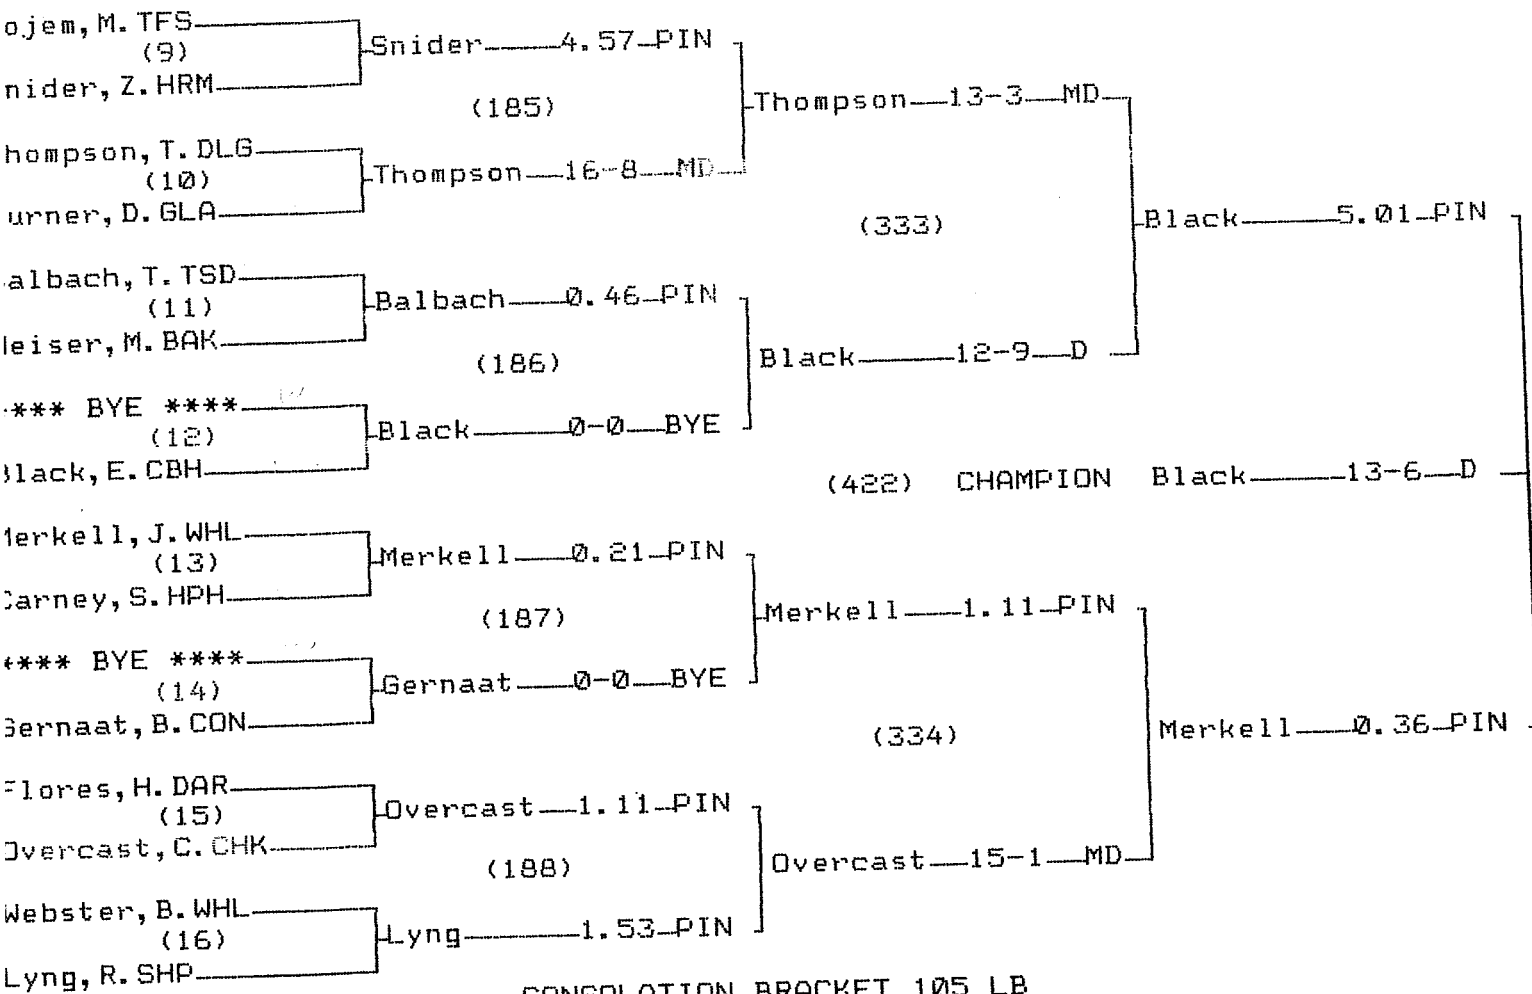

2005 "B-C" State Wrestling Tournament
CHAMPIONS BRACKET 105 LB