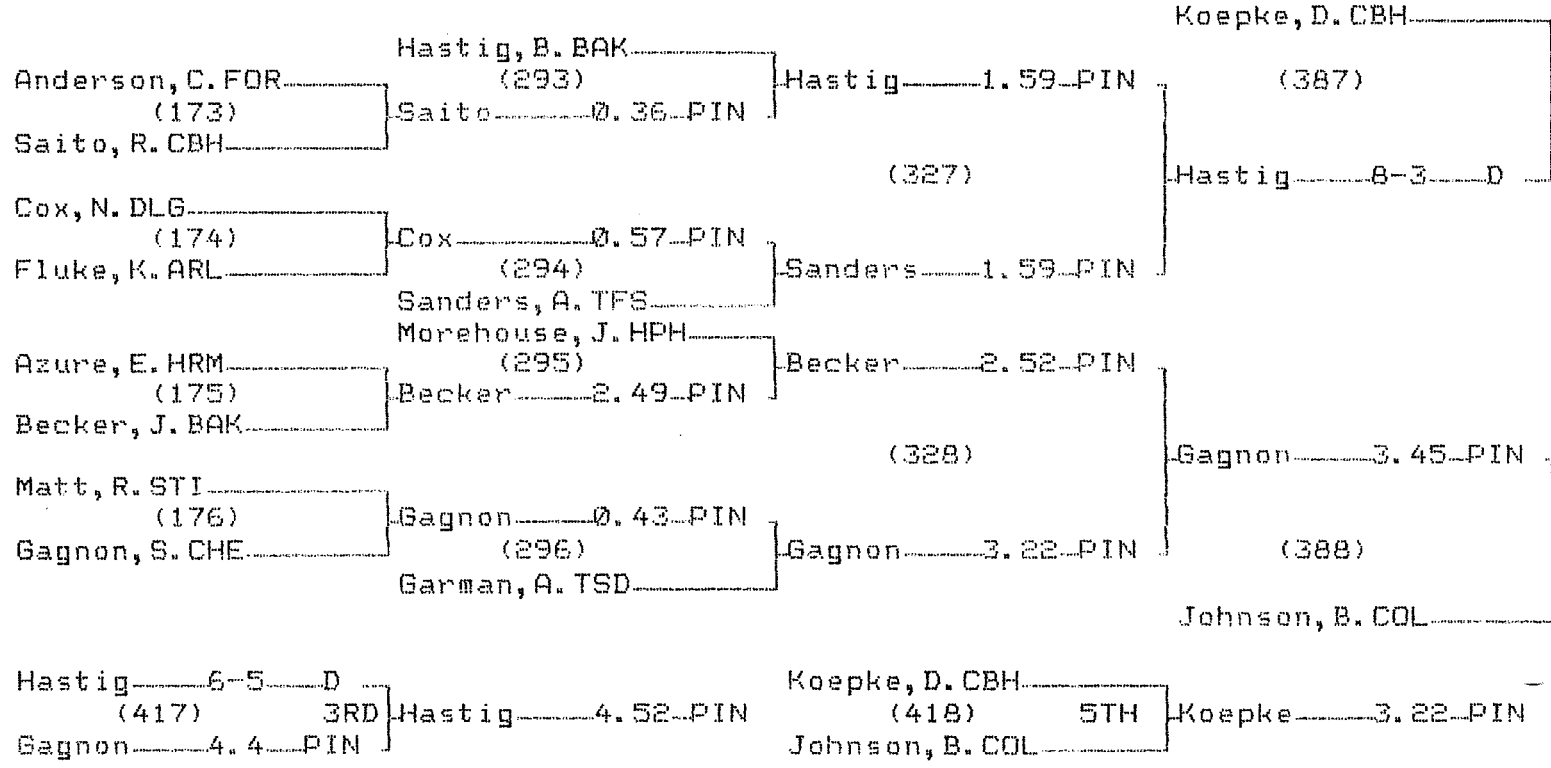

CONSOLATION BRACKET 275 LB