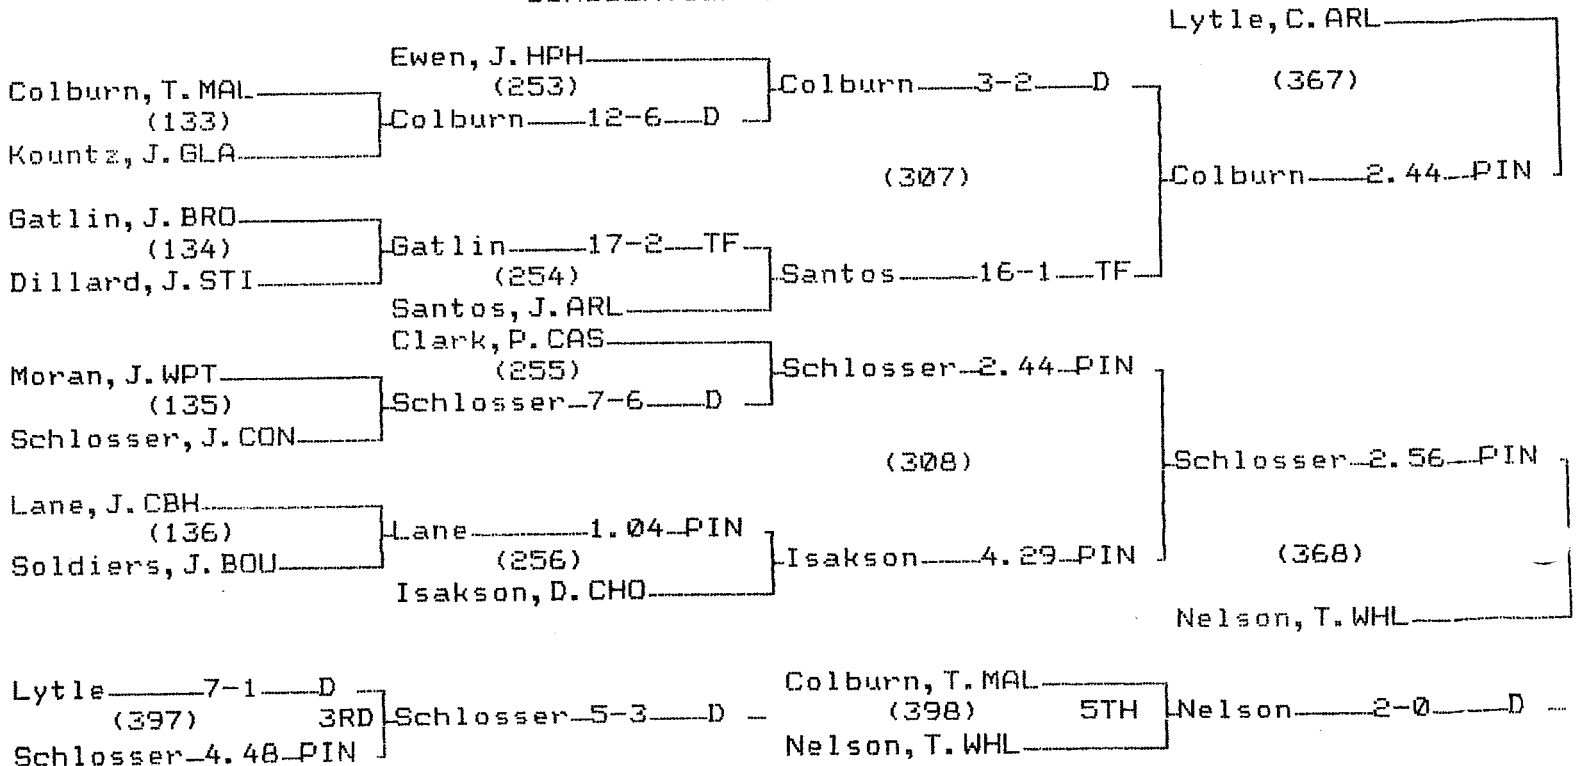

CONSOLATION BRACKET 119 LB