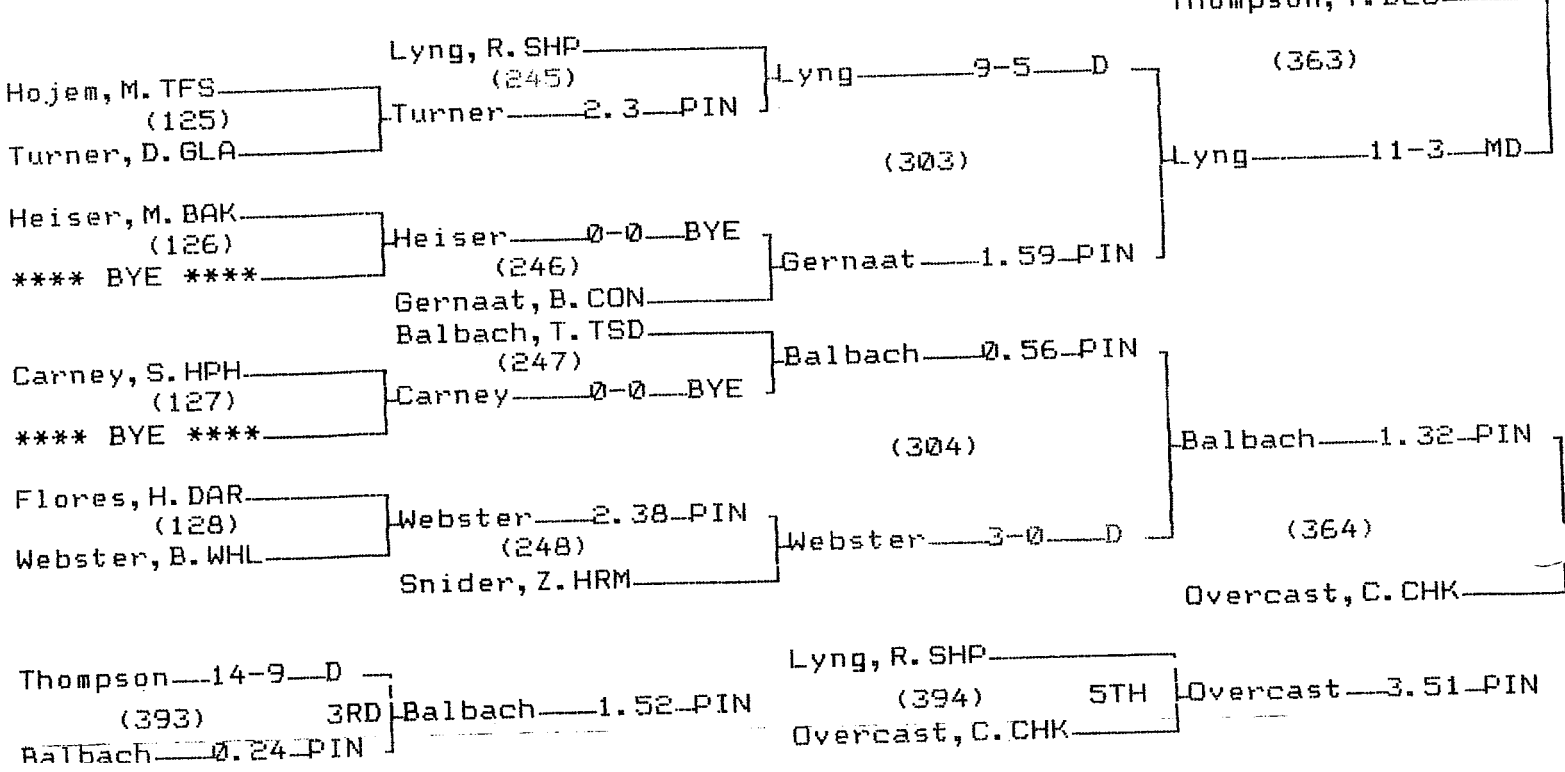

CONSOLATION BRACKET 105 LB