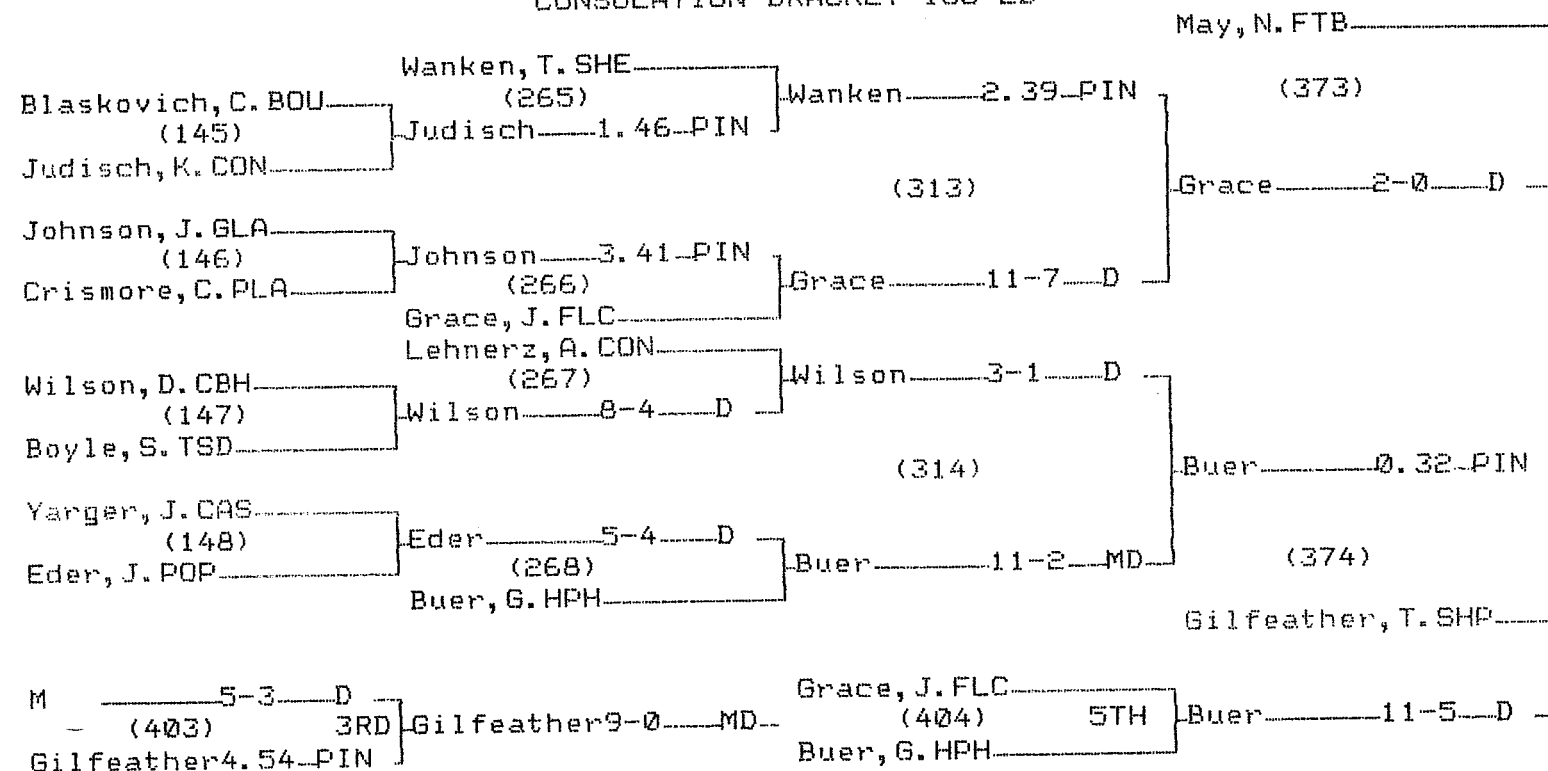

CONSOLATION BRACKET 135 LB