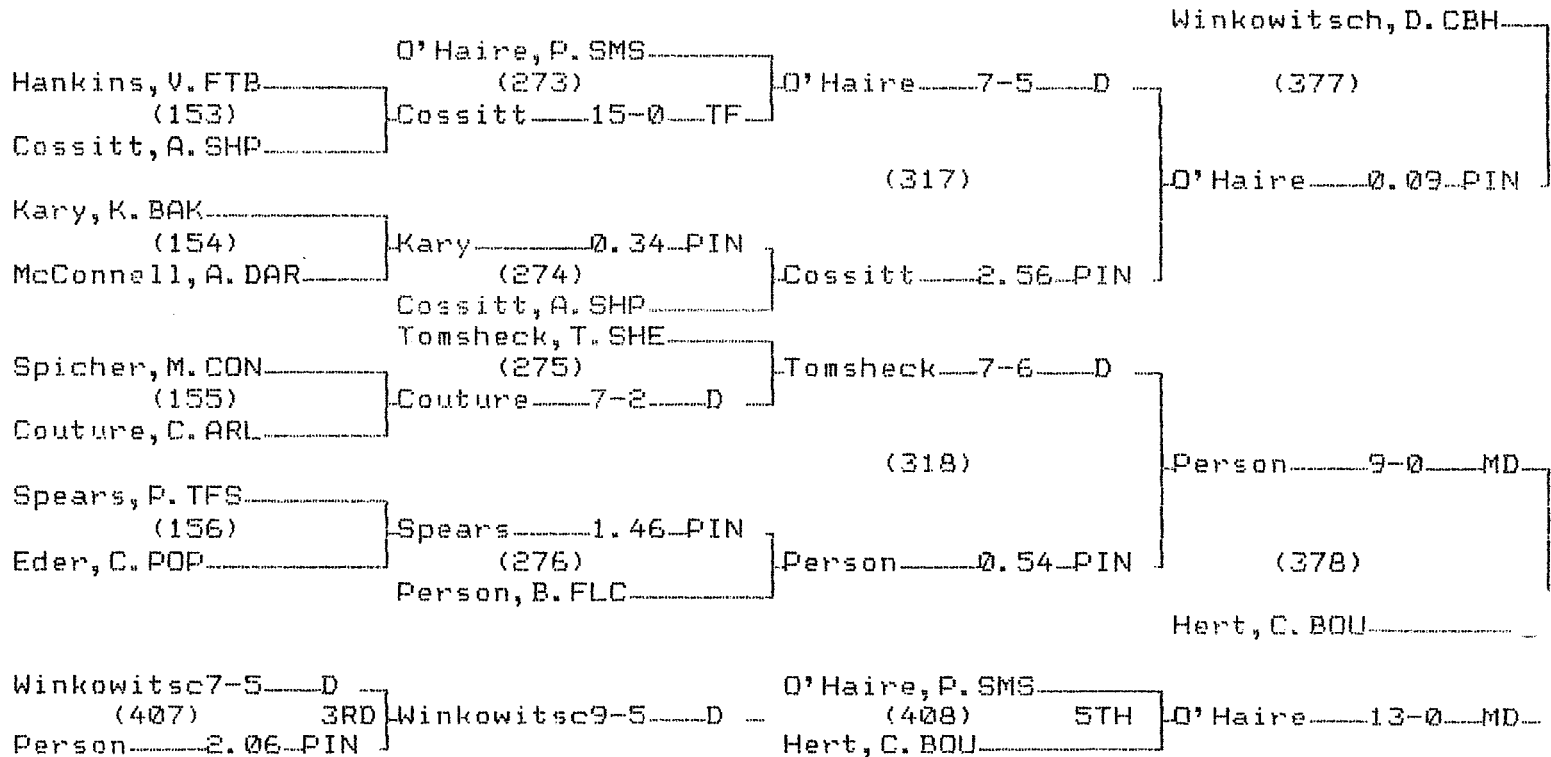

2005 "B-C" State Wrestling Tournament

CHAMPIONS BRACKET 125 LB

CONSOLATION BRACKET 125 LB

2005 "B-C" State Wrestling Tournament

CHAMPIONS BRACKET 145 LB

CONSOLATION BRACKET 145 LB

CHAMPIONS BRACKET 189 LB

CONSOLATION BRACKET 189 LB