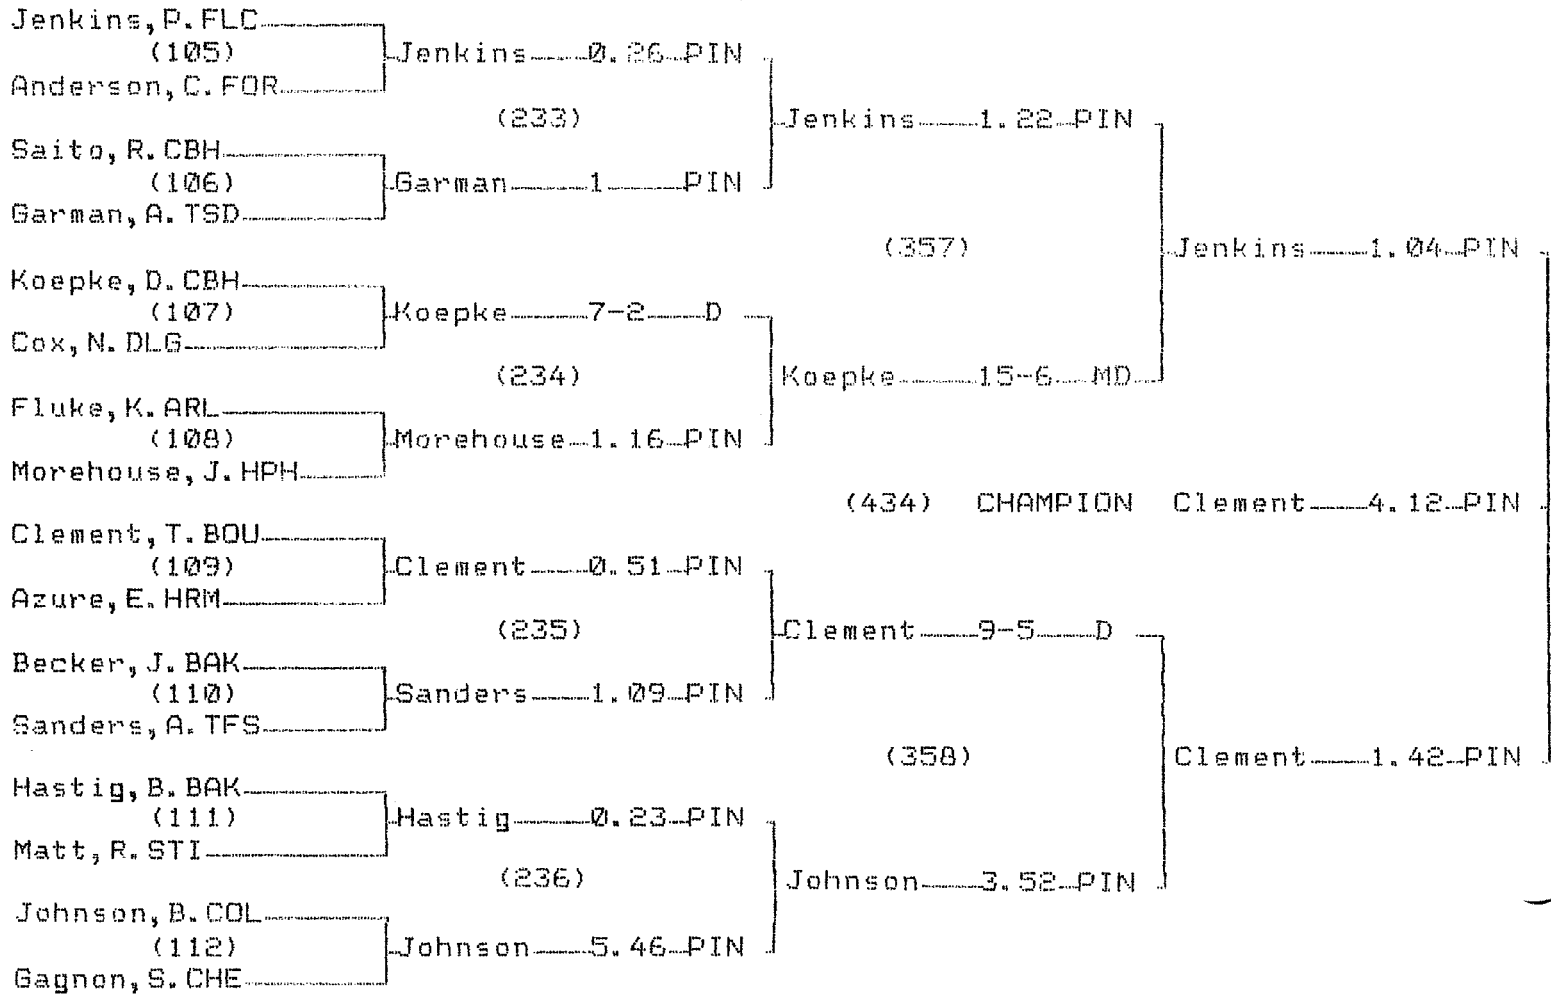

2005 "B-C" State Wrestling Tournament

CHAMPIONS BRACKET 275 LB