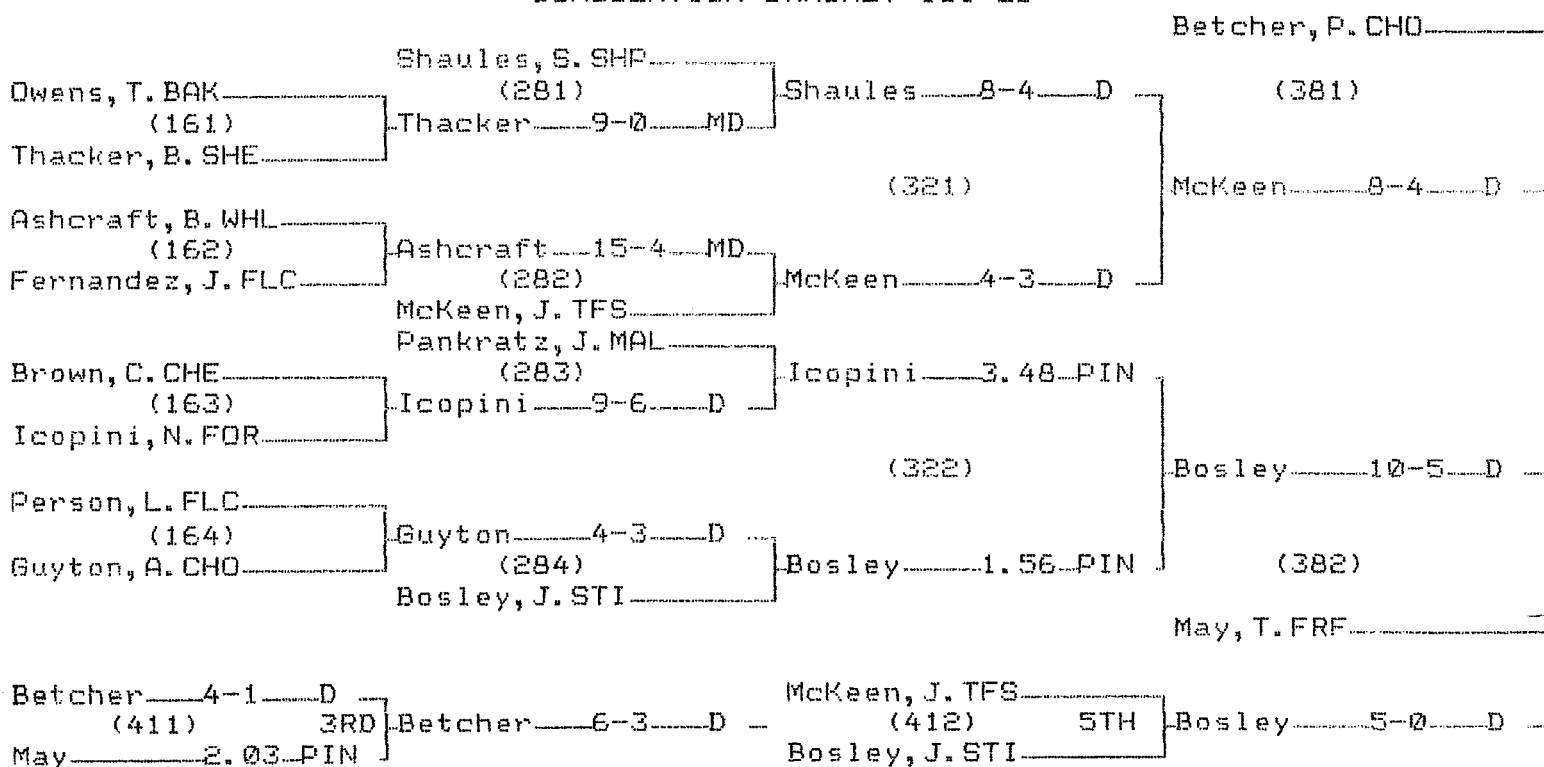

CHAMPIONS BRACKET 135 LB

CONSOLATION BRACKET 135 LB

2005 "B-C" State Wrestling Tournament

CHAMPIONS BRACKET 160 LB

CONSOLATION BRACKET 160 LB

CHAMPIONS BRACKET 152 LB

CONSOLATION BRACKET 152 LB

2005 "B-C" State Wrestling Tournament