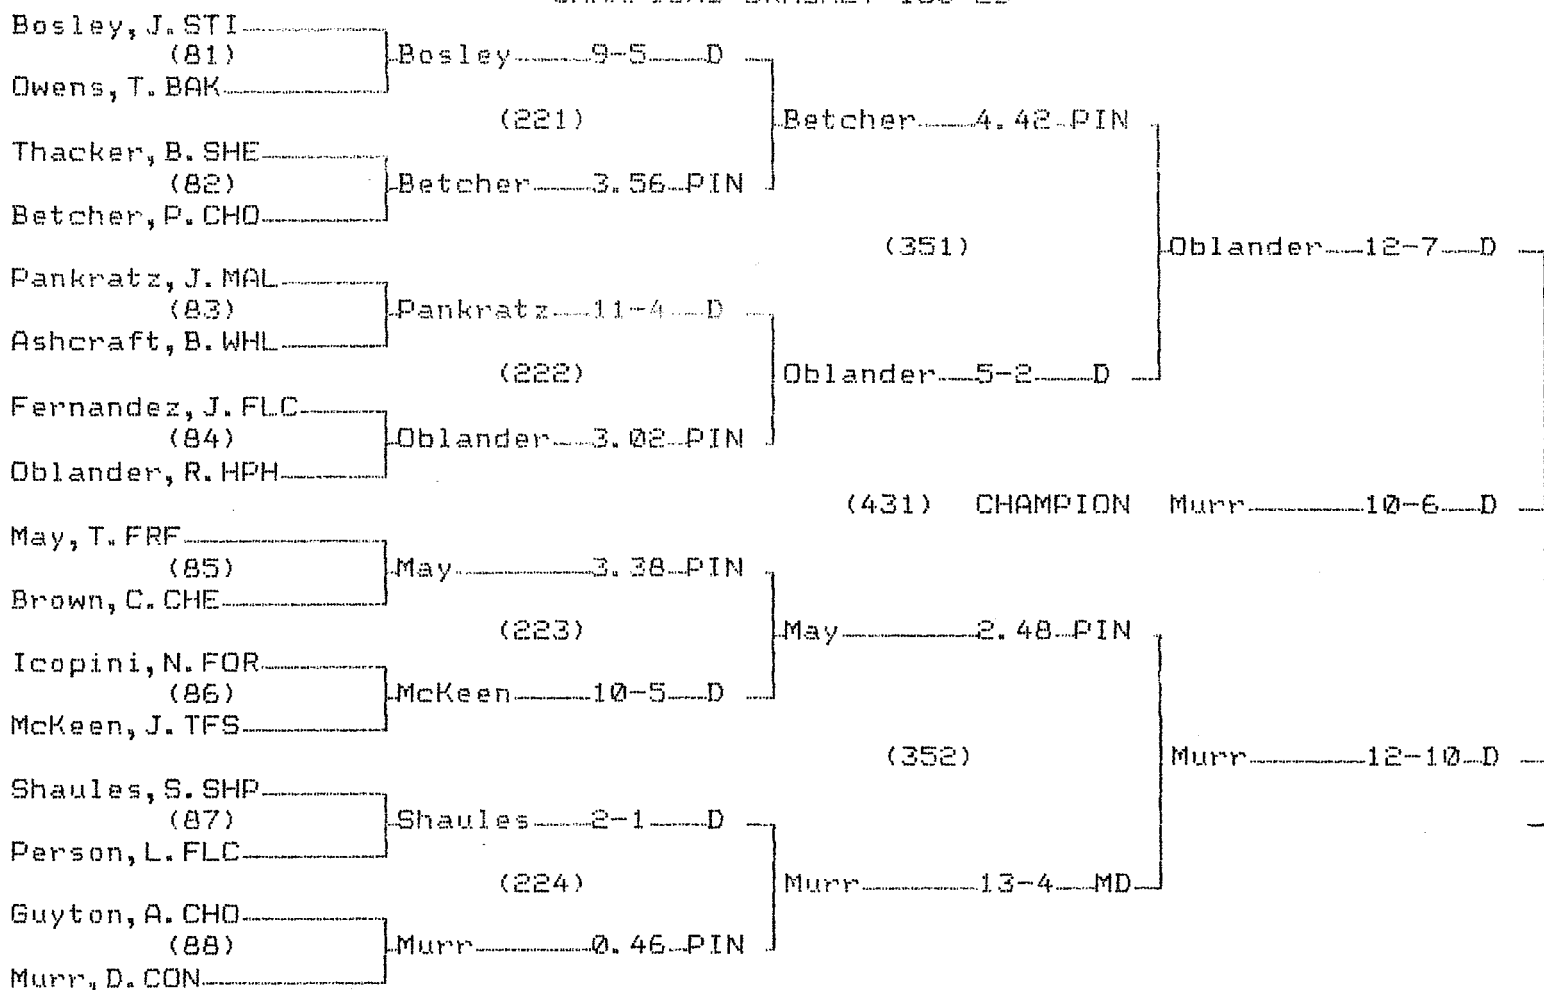

CHAMPIONS BRACKET 135 LB

CONSOLATION BRACKET 135 LB

2005 "B-C" State Wrestling Tournament

CHAMPIONS BRACKET 160 LB

CONSOLATION BRACKET 160 LB

CHAMPIONS BRACKET 152 LB

CONSOLATION BRACKET 152 LB

2005 "B-C" State Wrestling Tournament