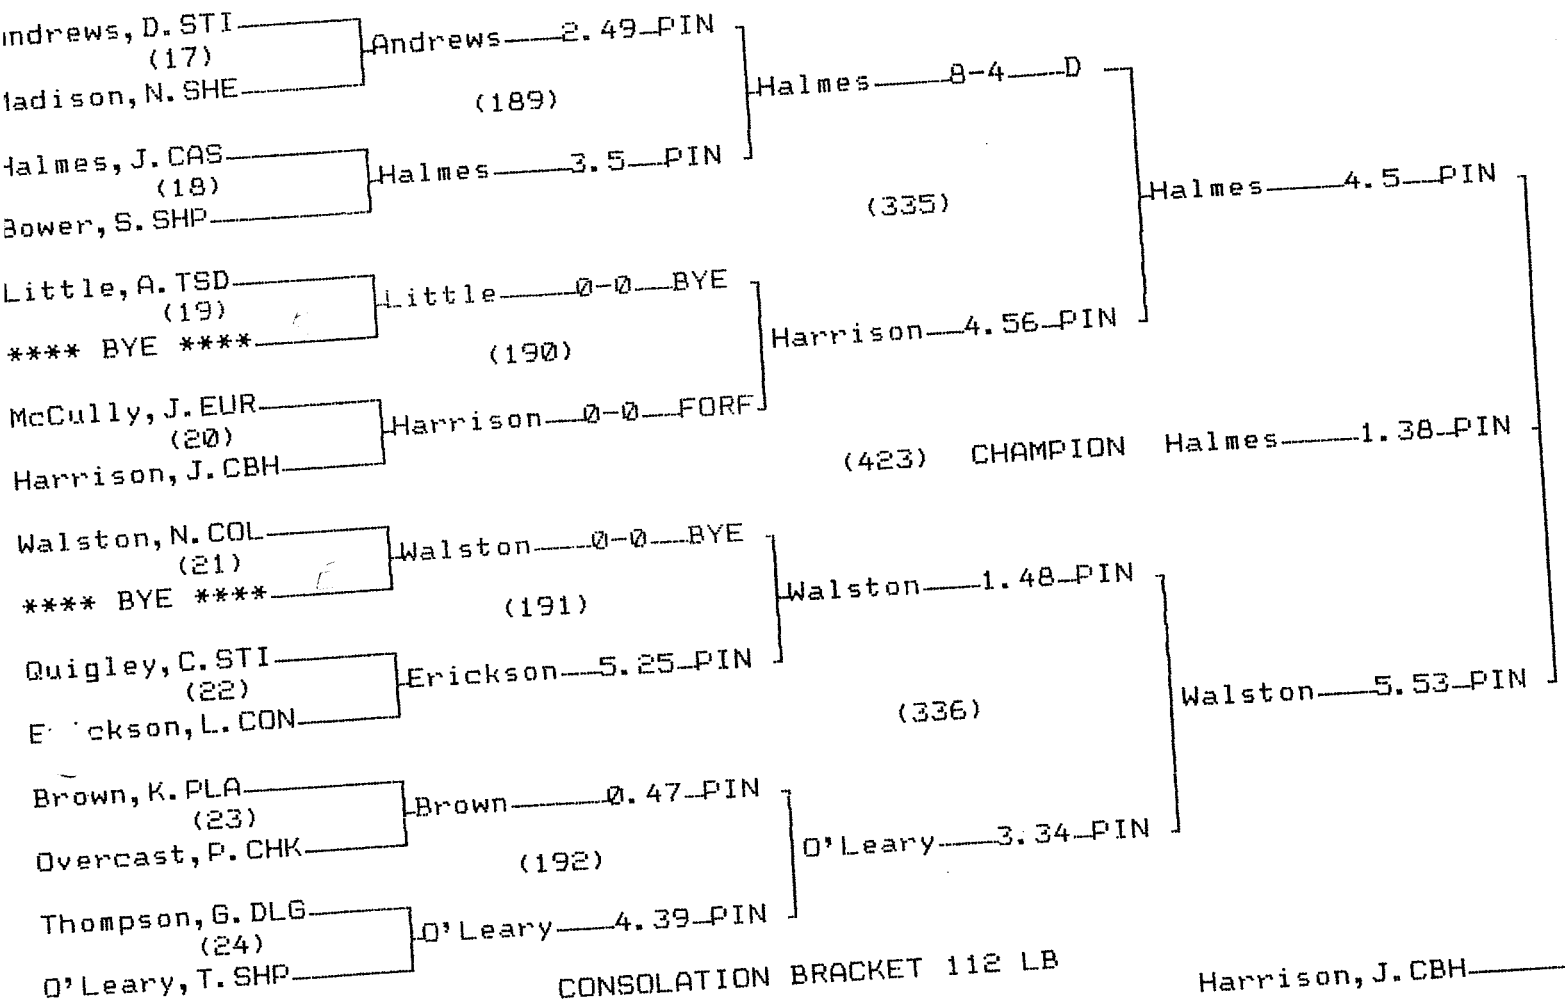

CHAMPIONS BRACKET 275 LB

(434) CHAMPION Clement 4.12 PIN

CONSOLATION BRACKET 275 LB

2005 "B-C" State Wrestling Tournament
 CHAMPIONS BRACKET 112 LB

CONSOLATION BRACKET 112 LB

2005 "B-C" State Wrestling Tournament