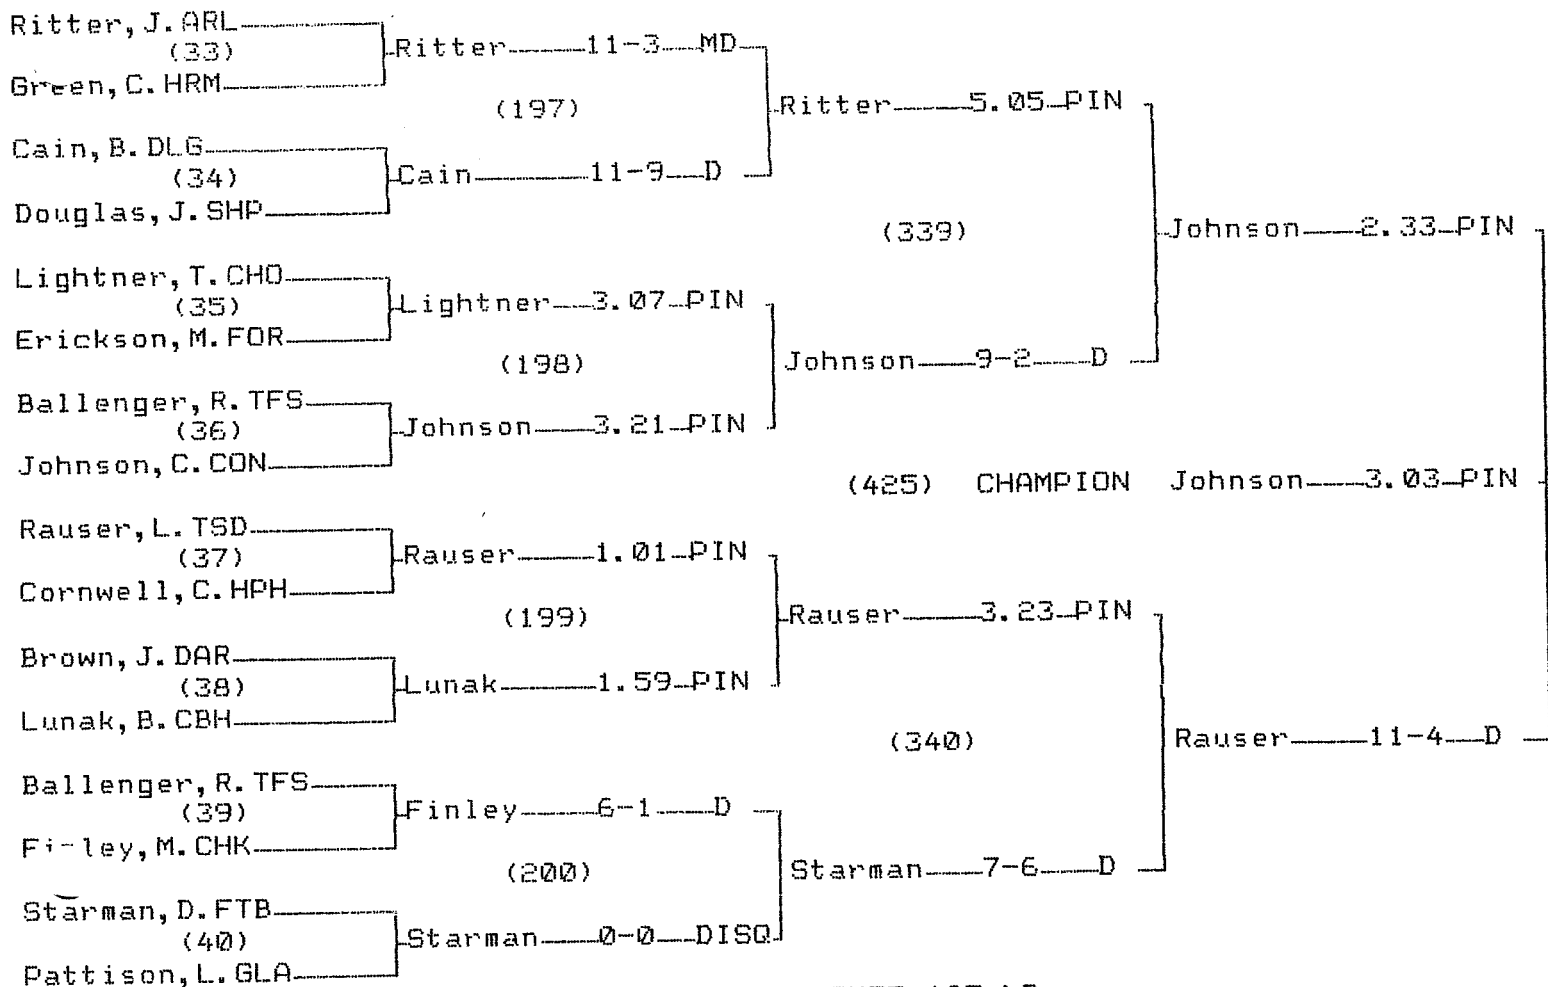

2005 "B-C" State Wrestling Tournament

CHAMPIONS BRACKET 125 LB