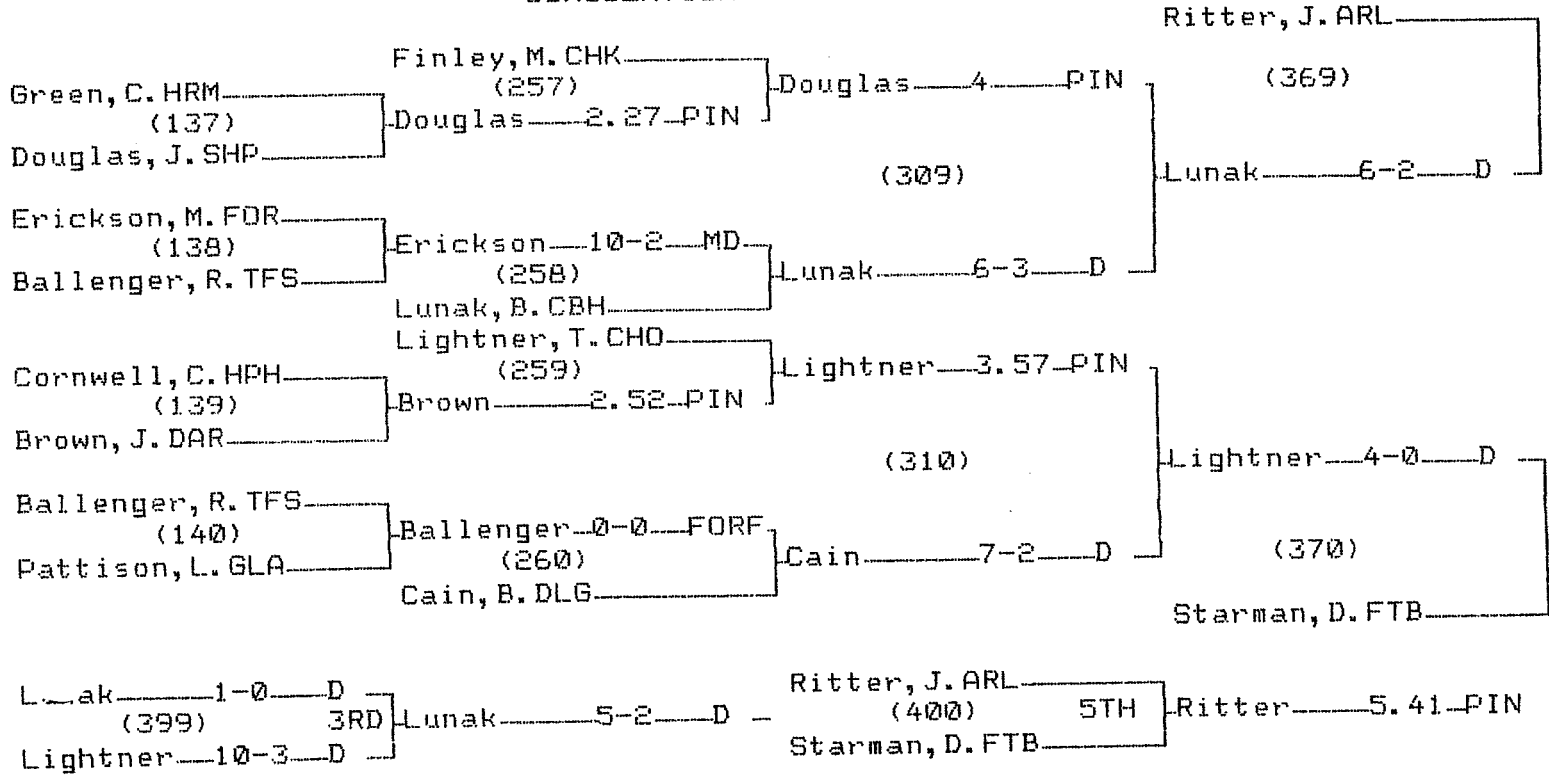

CONSOLATION BRACKET 125 LB