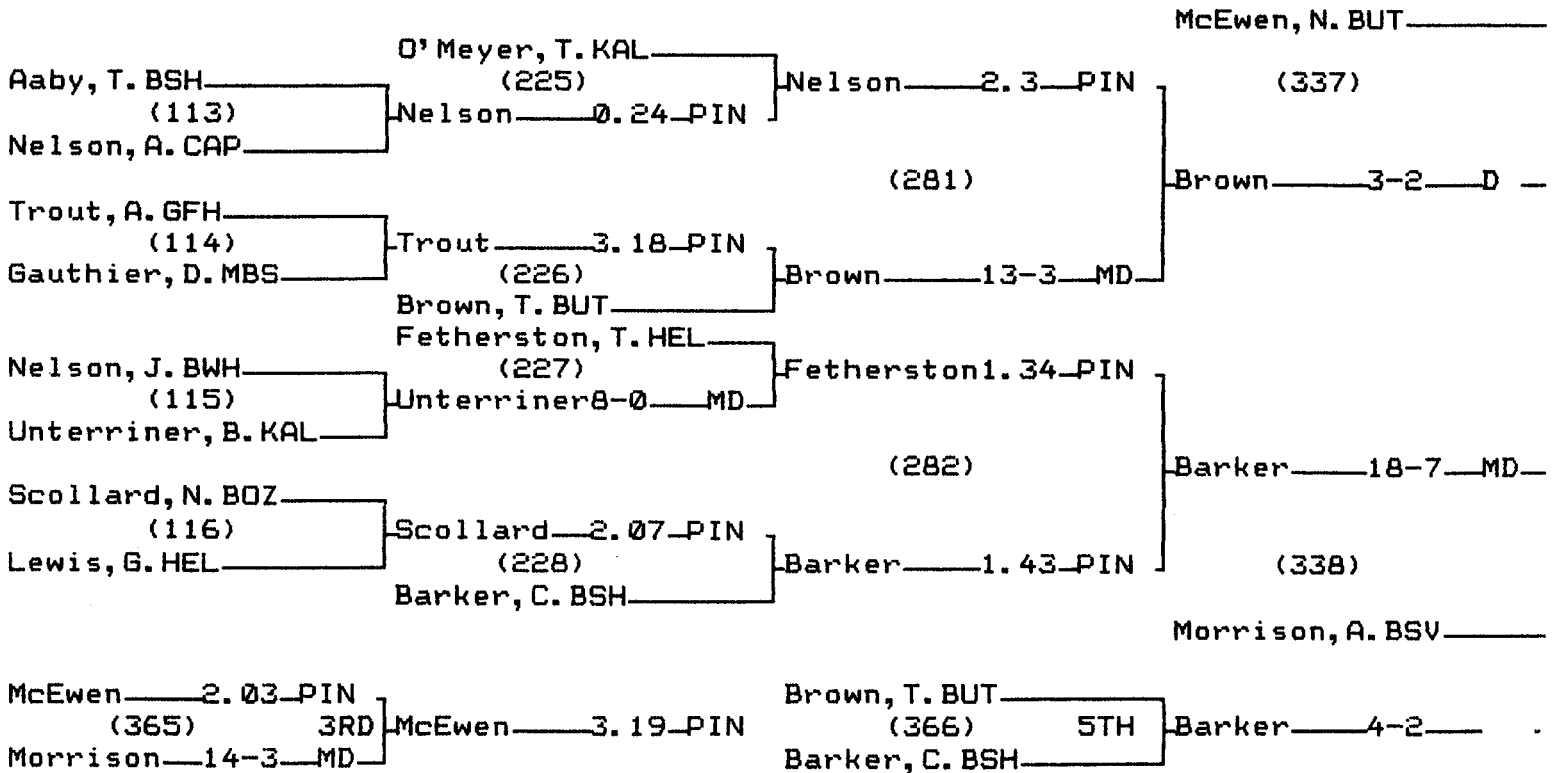

CONSOLATION BRACKET 98 LB