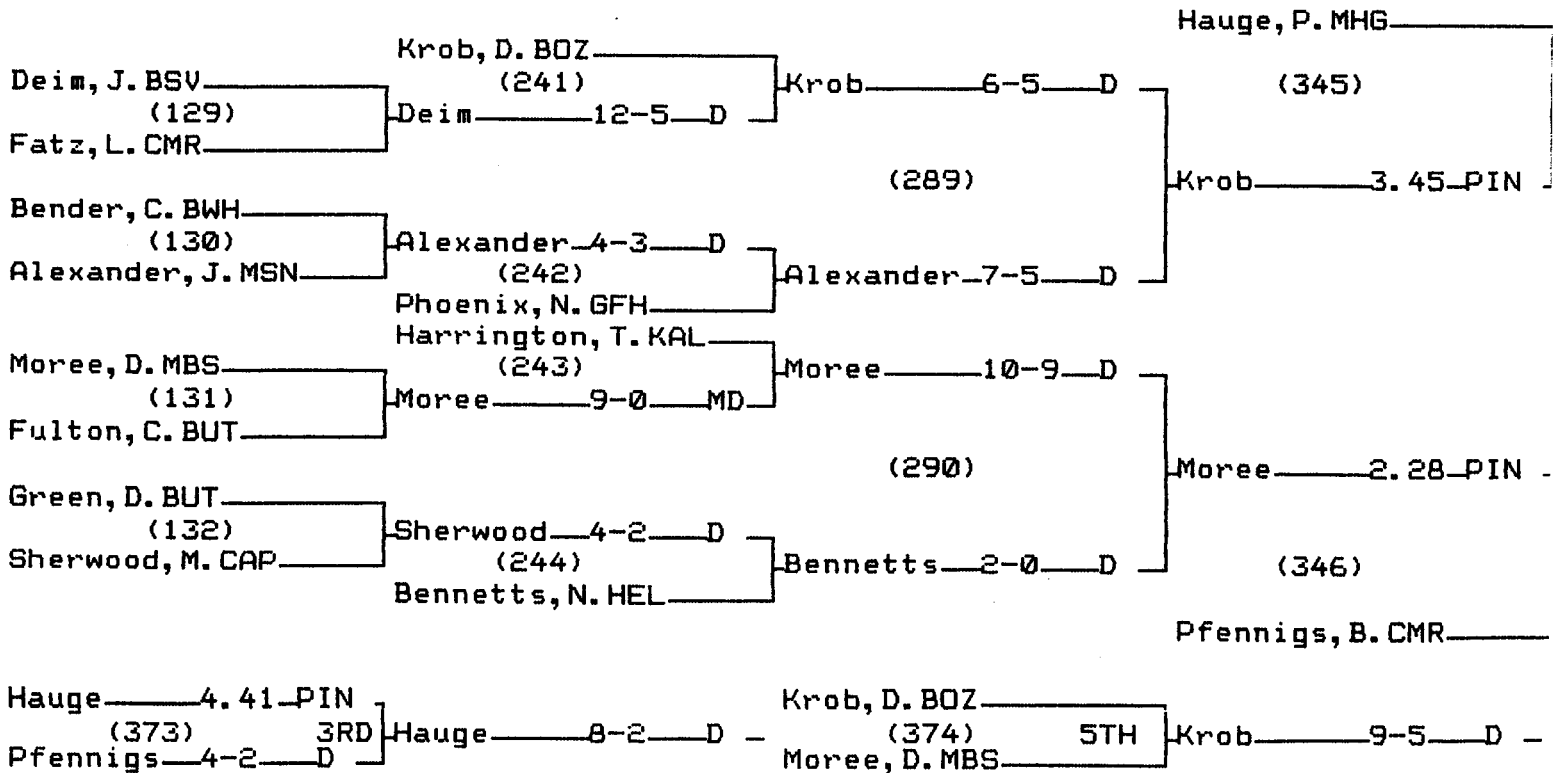

CHAMPIONS BRACKET 119 LB

CONSOLATION BRACKET 119 LB

2001 State "AA" Wrestling Tournament

CHAMPIONS BRACKET 125 LB

CONSOLATION BRACKET 125 LB

2001 State "AA" Wrestling Tournament

CHAMPIONS BRACKET 130 LB

CONSOLATION BRACKET 130 LB