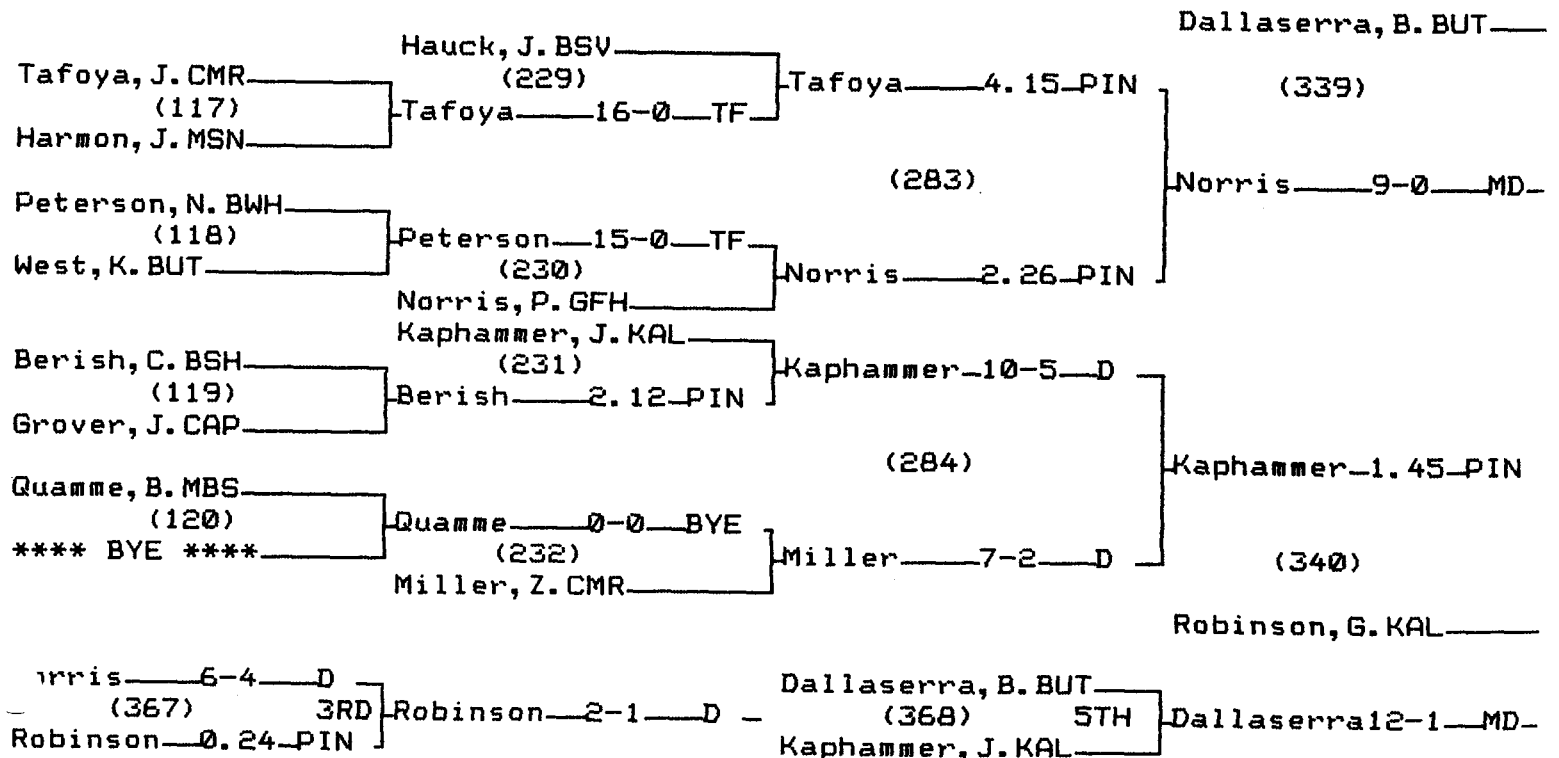

2001 State "AA" Wrestling Tournament

CHAMPIONS BRACKET 98 LB

CONSOLATION BRACKET 98 LB

CHAMPIONS BRACKET 105 LB

CONSOLATION BRACKET 105 LB

2001 State "AA" Wrestling Tournament

CHAMPIONS BRACKET 112 LB

CONSOLATION BRACKET 112 LB