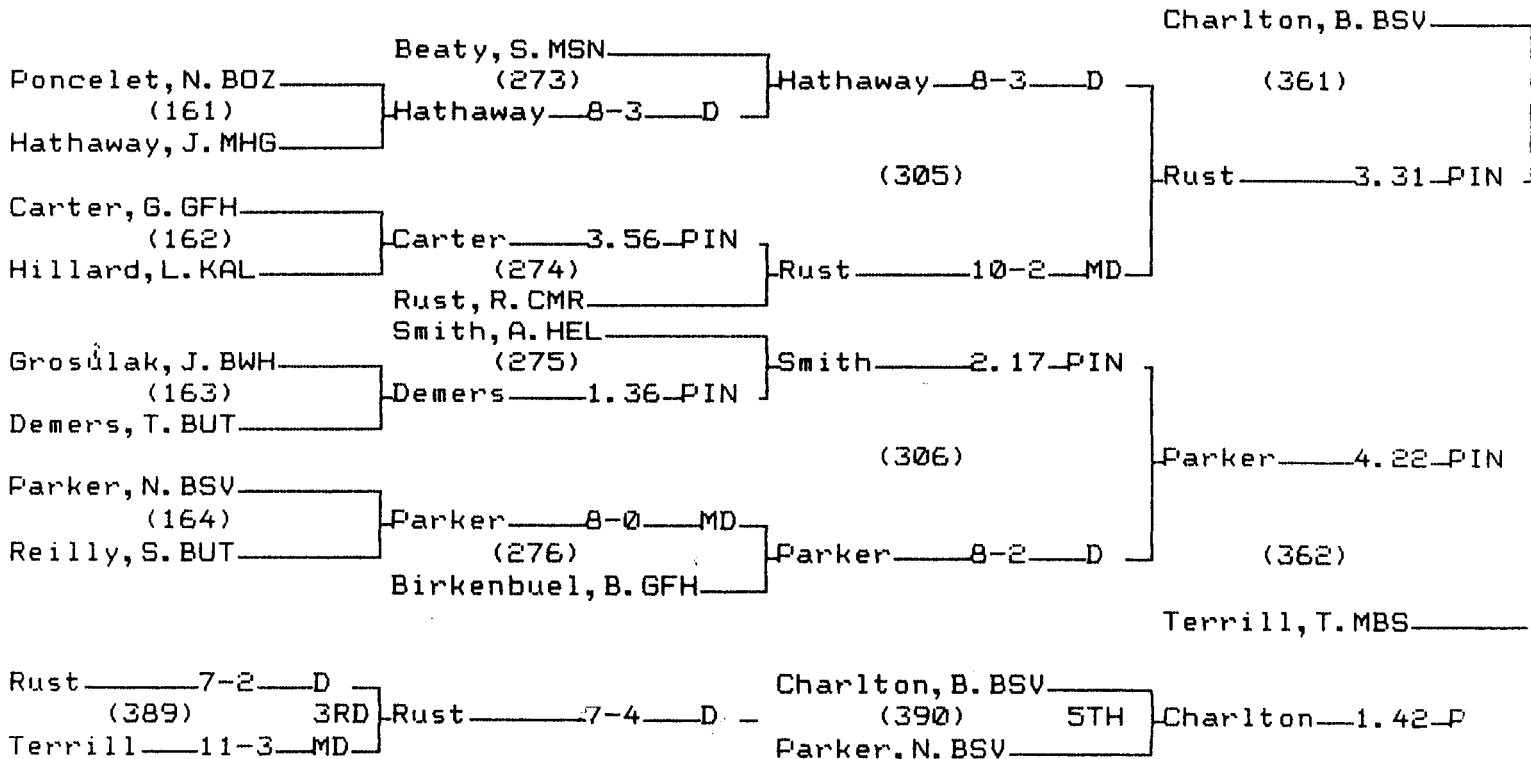

CONSOLATION BRACKET 189 LB