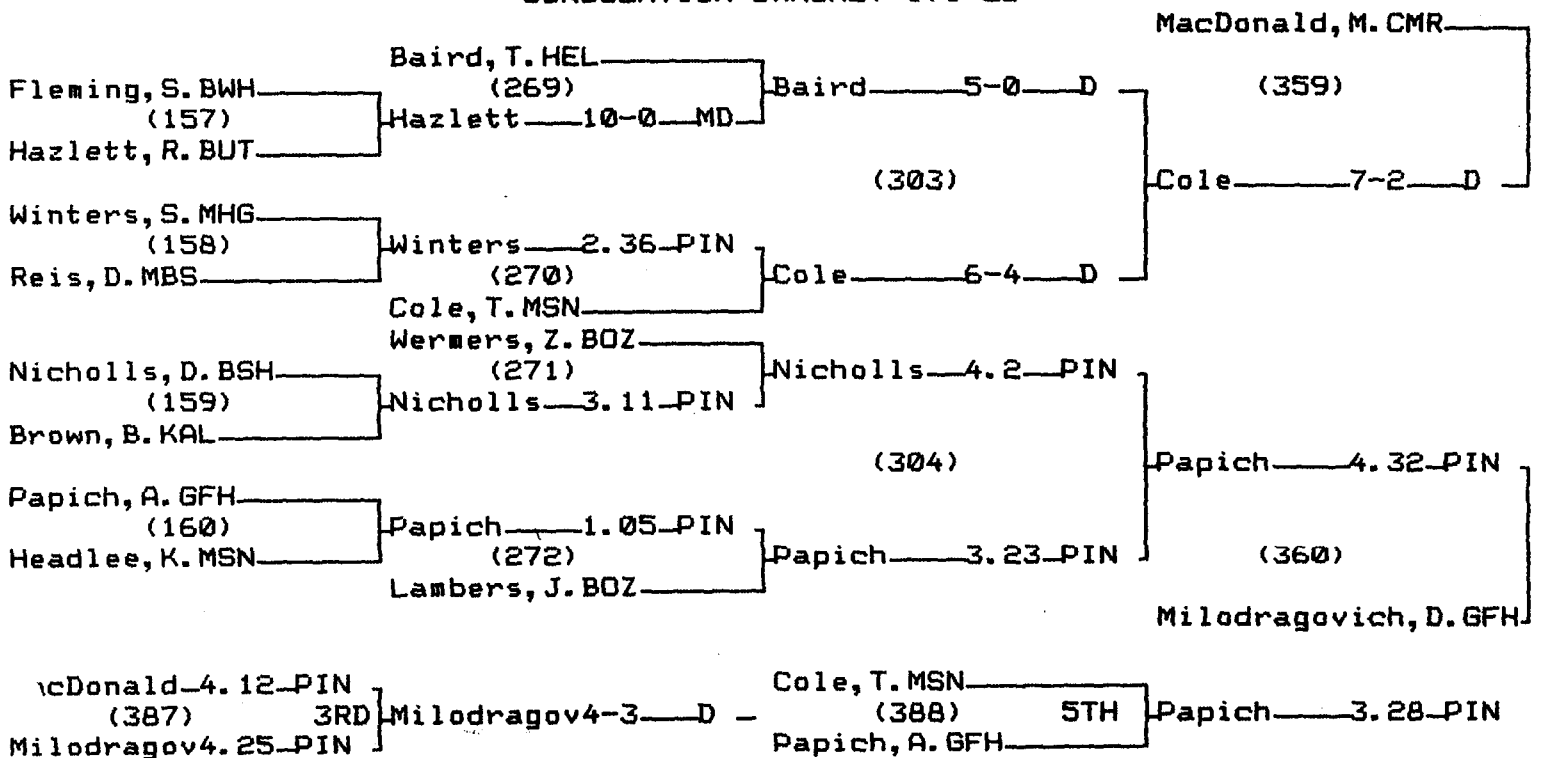

CHAMPIONS BRACKET 152 LB

CONSOLATION BRACKET 152 LB

2001 State "AA" Wrestling Tournament

CHAMPIONS BRACKET 160 LB

CONSOLATION BRACKET 160 LB

State "AA" Wrestling Tournament

CHAMPIONS BRACKET 171 LB

CONSOLATION BRACKET 171 LB