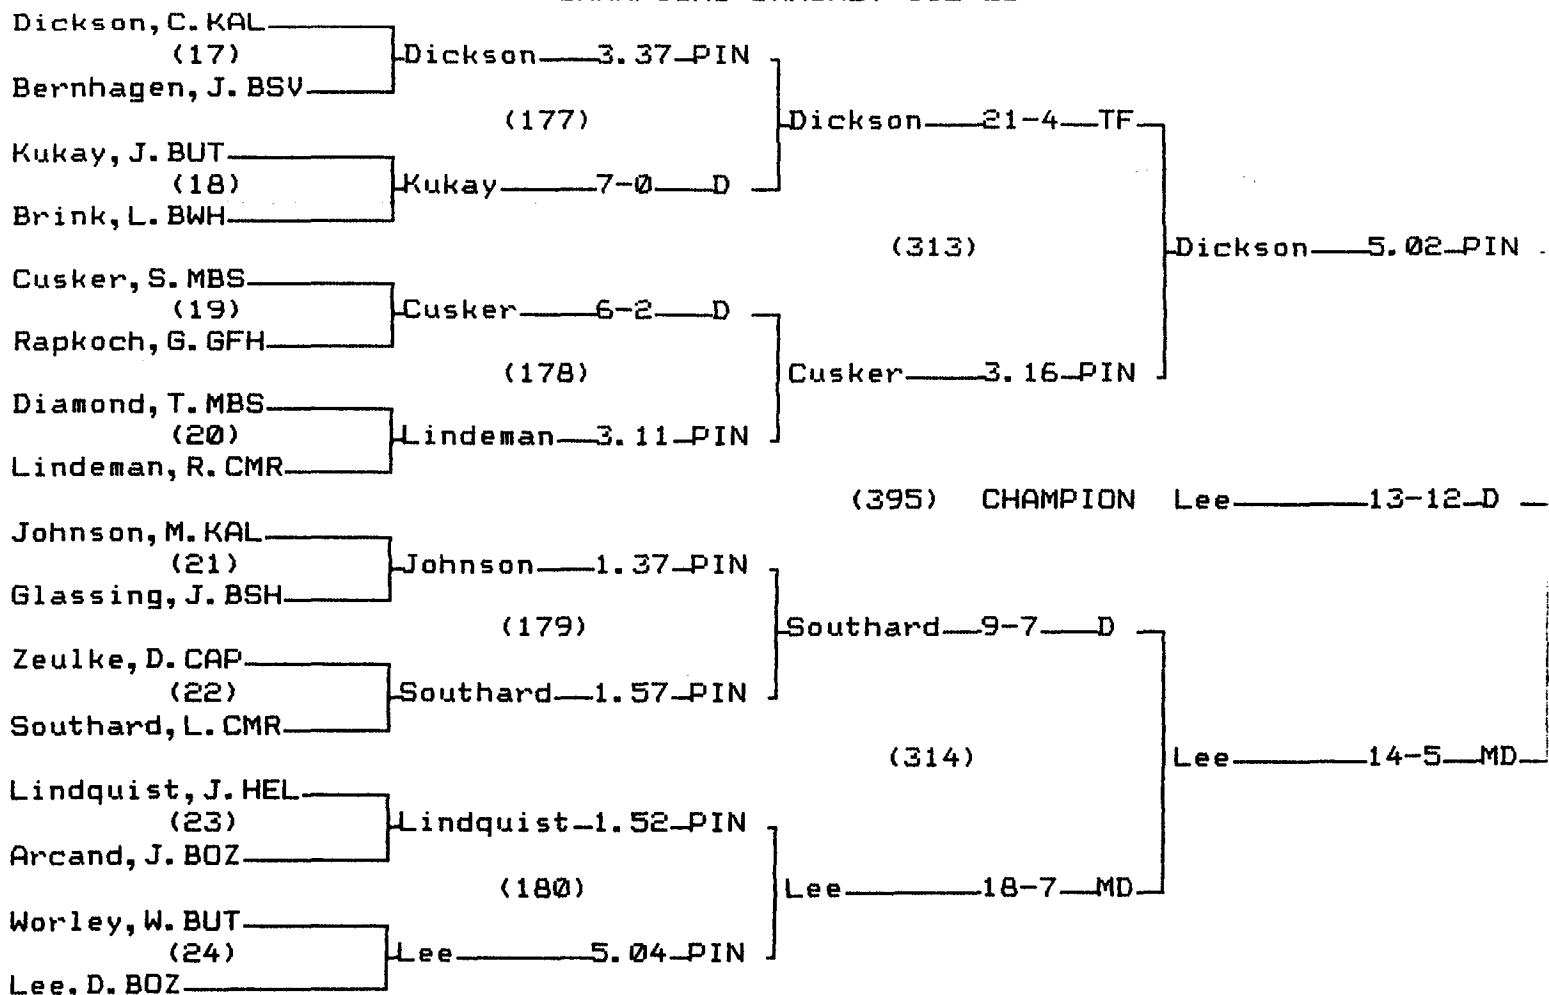

2001 State "AA" Wrestling Tournament

CHAMPIONS BRACKET 98 LB

CONSOLATION BRACKET 98 LB

CHAMPIONS BRACKET 105 LB

CONSOLATION BRACKET 105 LB

2001 State "AA" Wrestling Tournament

CHAMPIONS BRACKET 112 LB

CONSOLATION BRACKET 112 LB