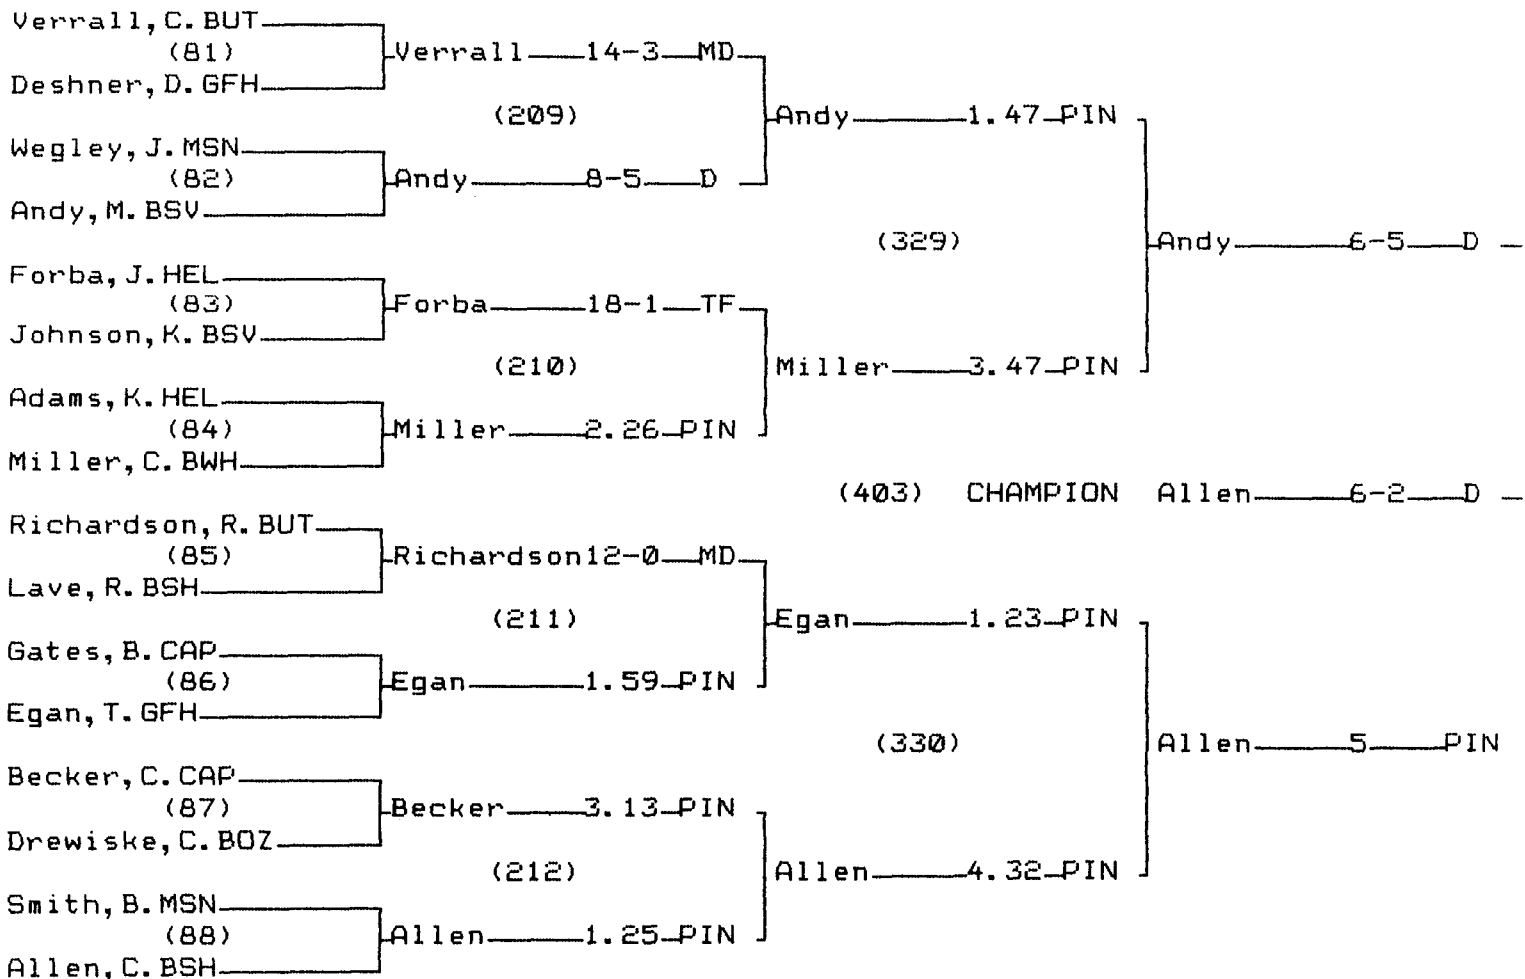

CHAMPIONS BRACKET 152 LB

CONSOLATION BRACKET 152 LB

2001 State "AA" Wrestling Tournament

CHAMPIONS BRACKET 160 LB

CONSOLATION BRACKET 160 LB

State "AA" Wrestling Tournament

CHAMPIONS BRACKET 171 LB

CONSOLATION BRACKET 171 LB