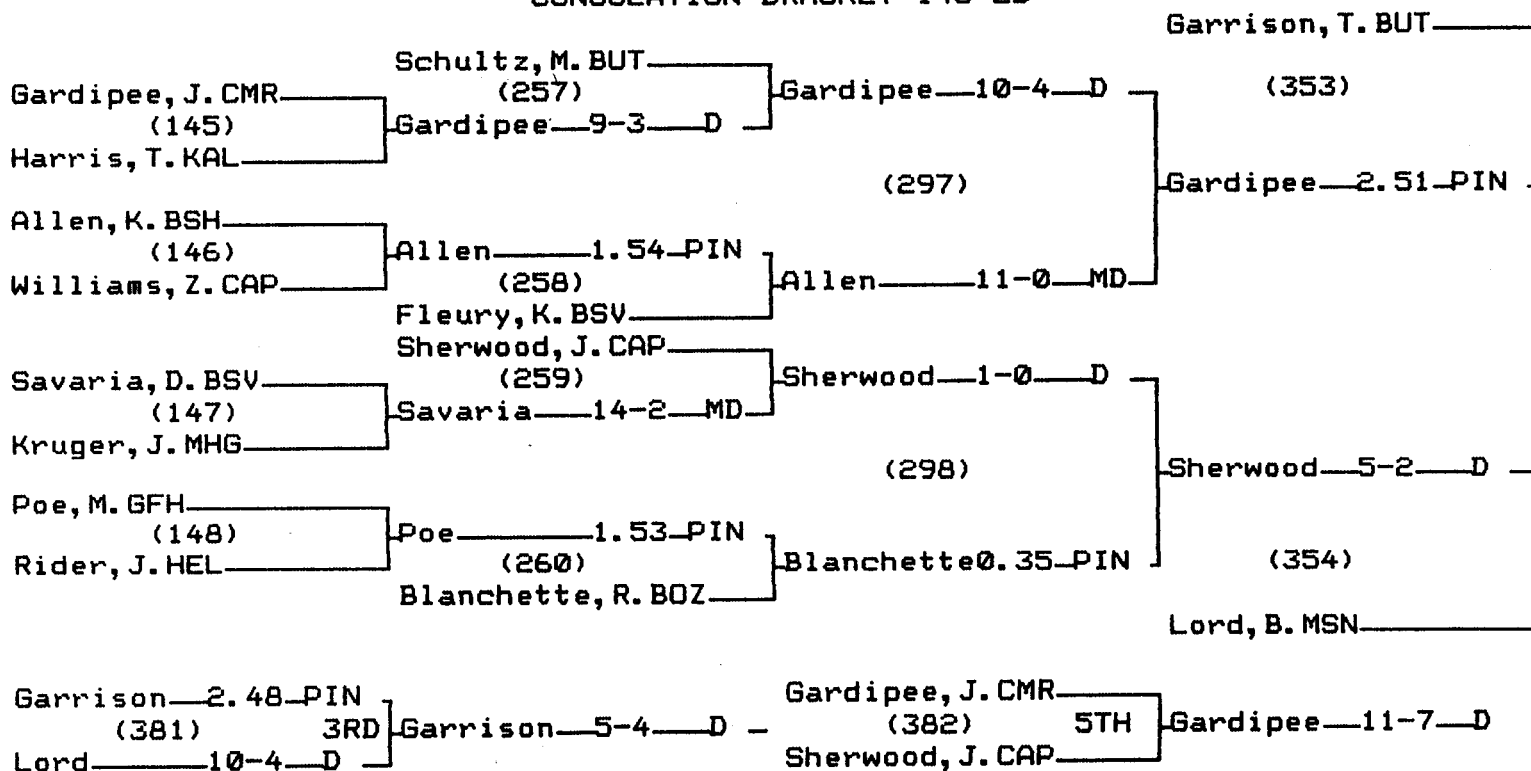

2001 State "AA" Wrestling Tournament

CHAMPIONS BRACKET 135 LB

CONSOLATION BRACKET 135 LB

2001 State "AA" Wrestling Tournament

CHAMPIONS BRACKET 145 LB

CONSOLATION BRACKET 145 LB

2001 State "AA" Wrestling Tournament