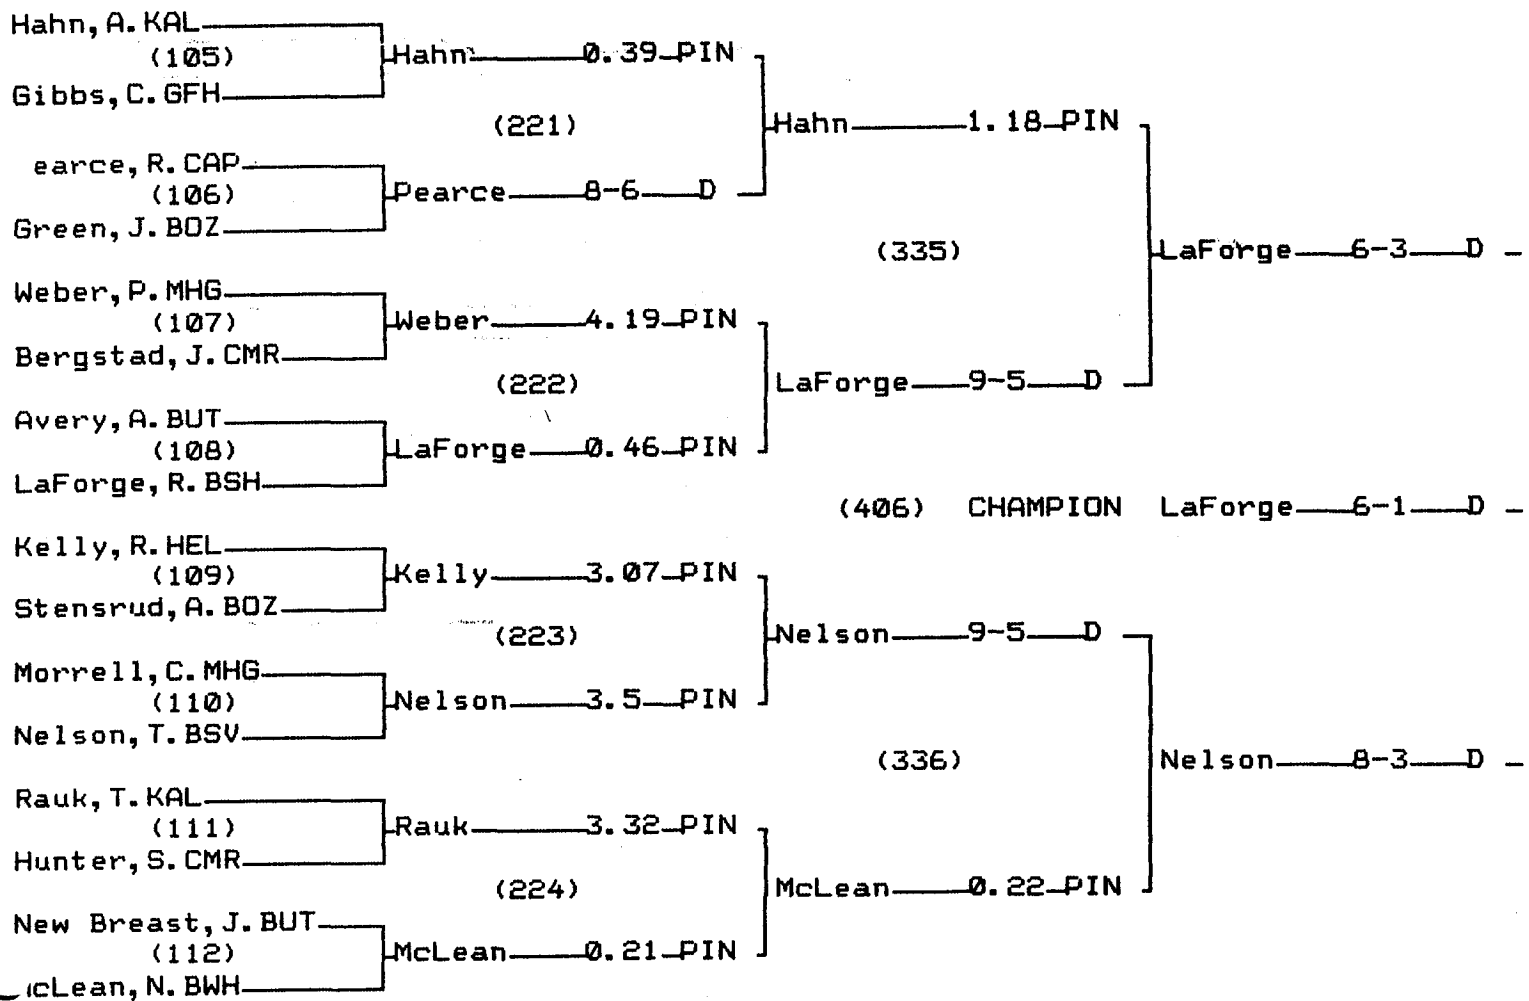

2001 State "AA" Wrestling Tournament

CHAMPIONS BRACKET 189 LB

CONSOLATION BRACKET 189 LB

CHAMPIONS BRACKET Unlimited

CONSOLATION BRACKET Unlimited