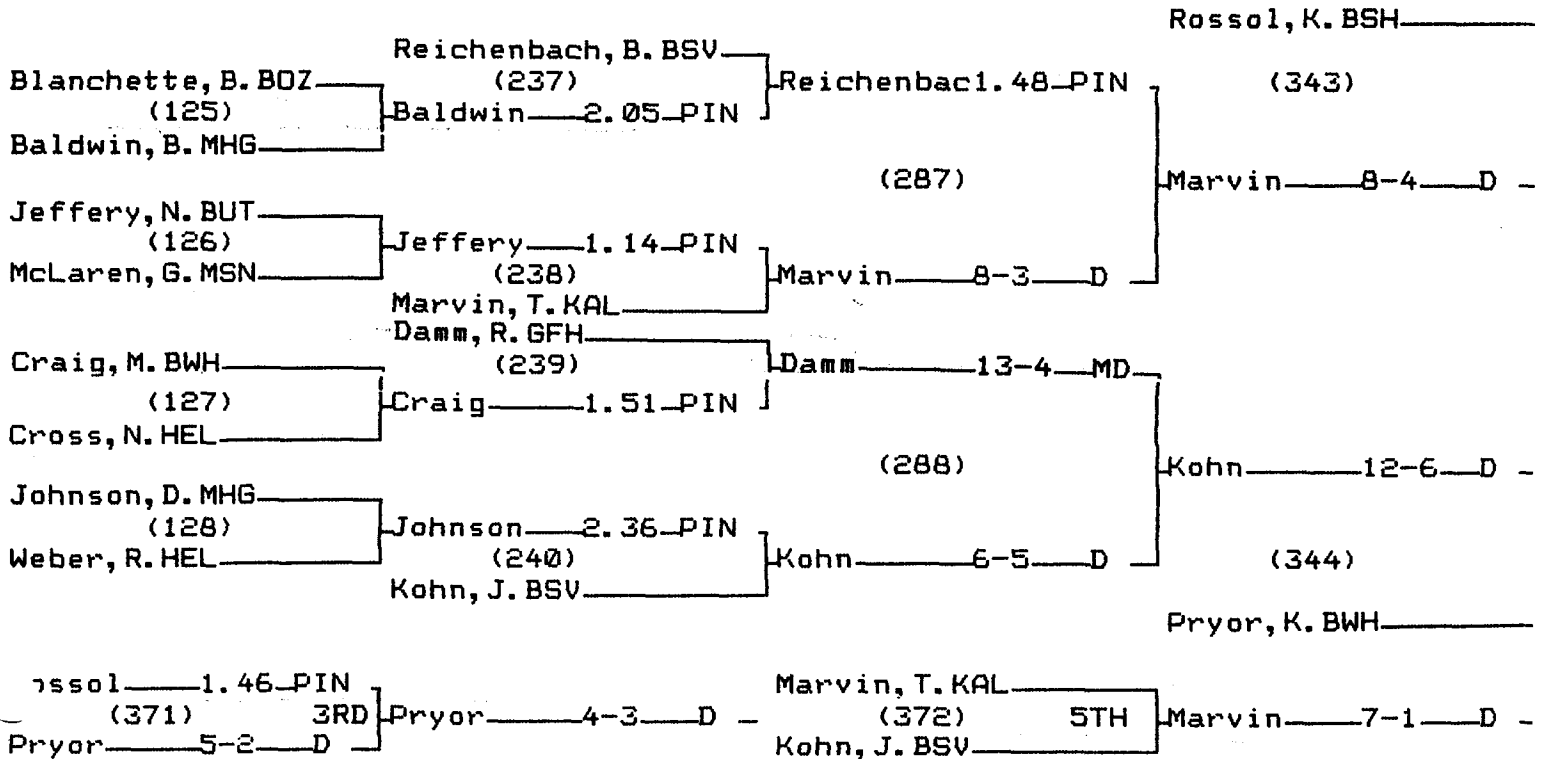

CONSOLATION BRACKET 119 LB