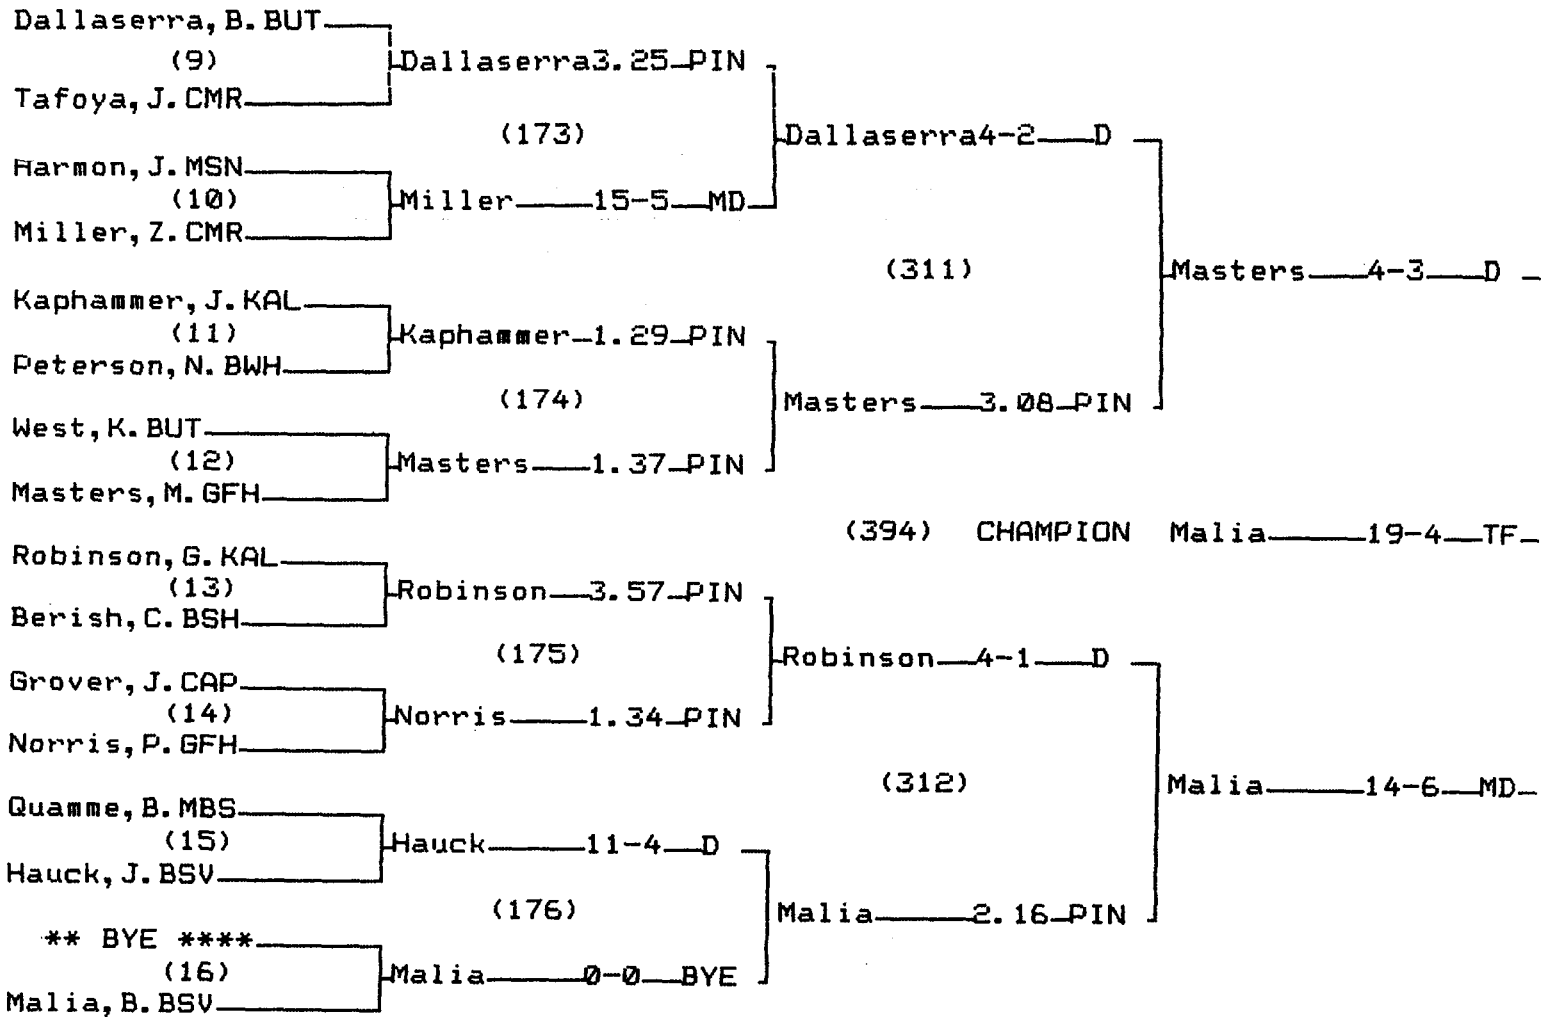

2001 State "AA" Wrestling Tournament

CHAMPIONS BRACKET 98 LB

CONSOLATION BRACKET 98 LB

CHAMPIONS BRACKET 105 LB

CONSOLATION BRACKET 105 LB

2001 State "AA" Wrestling Tournament

CHAMPIONS BRACKET 112 LB

CONSOLATION BRACKET 112 LB