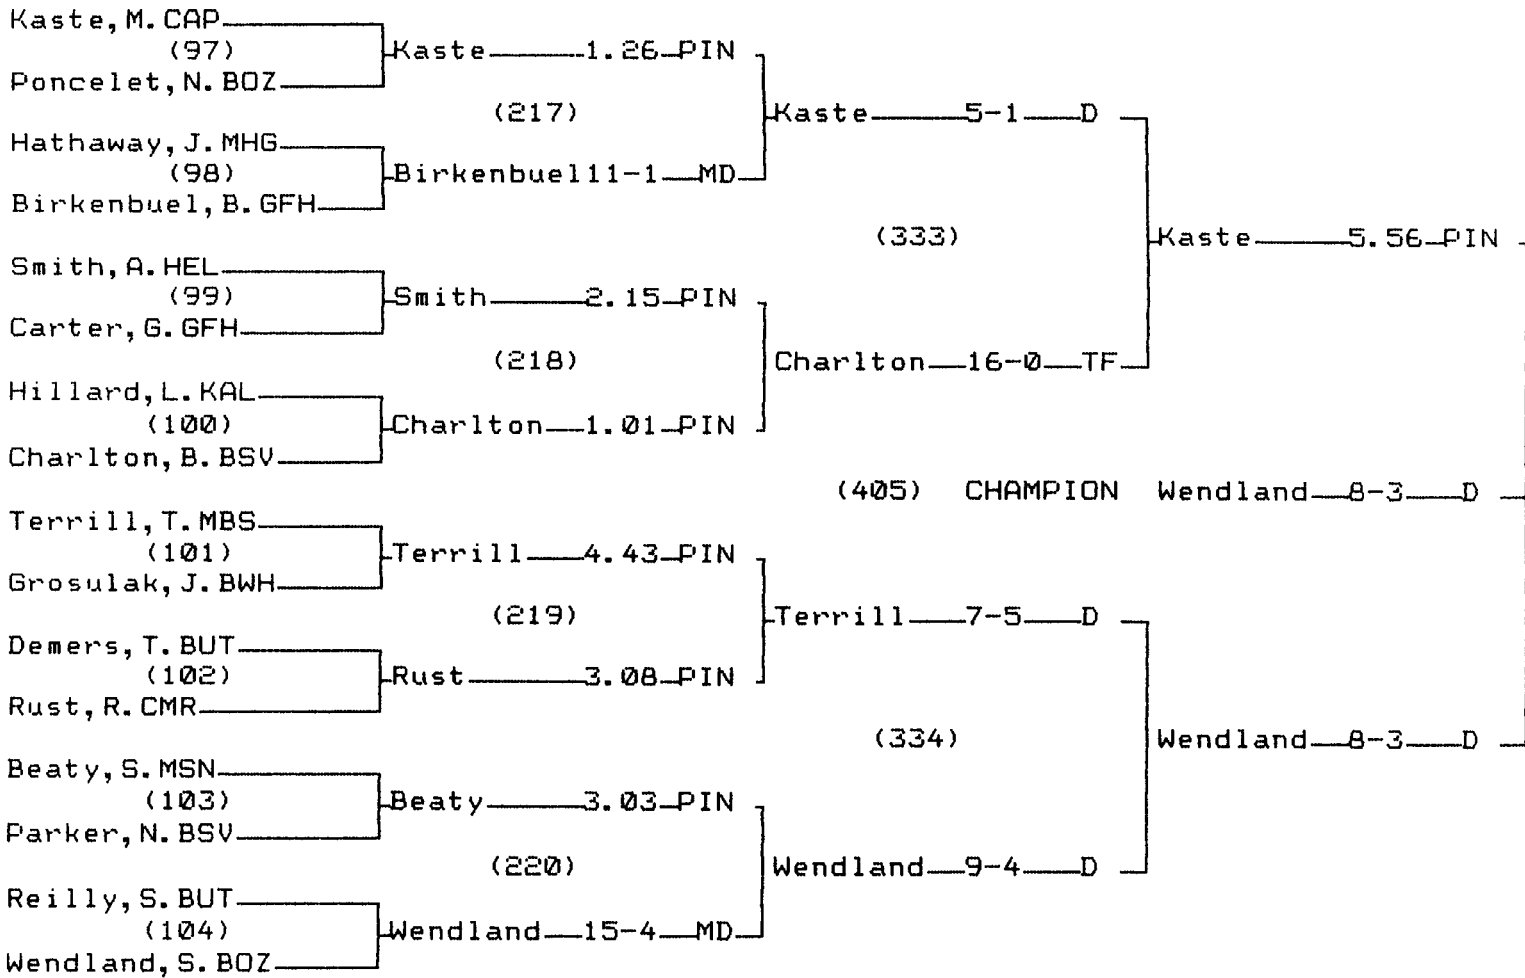

2001 State "AA" Wrestling Tournament

CHAMPIONS BRACKET 189 LB