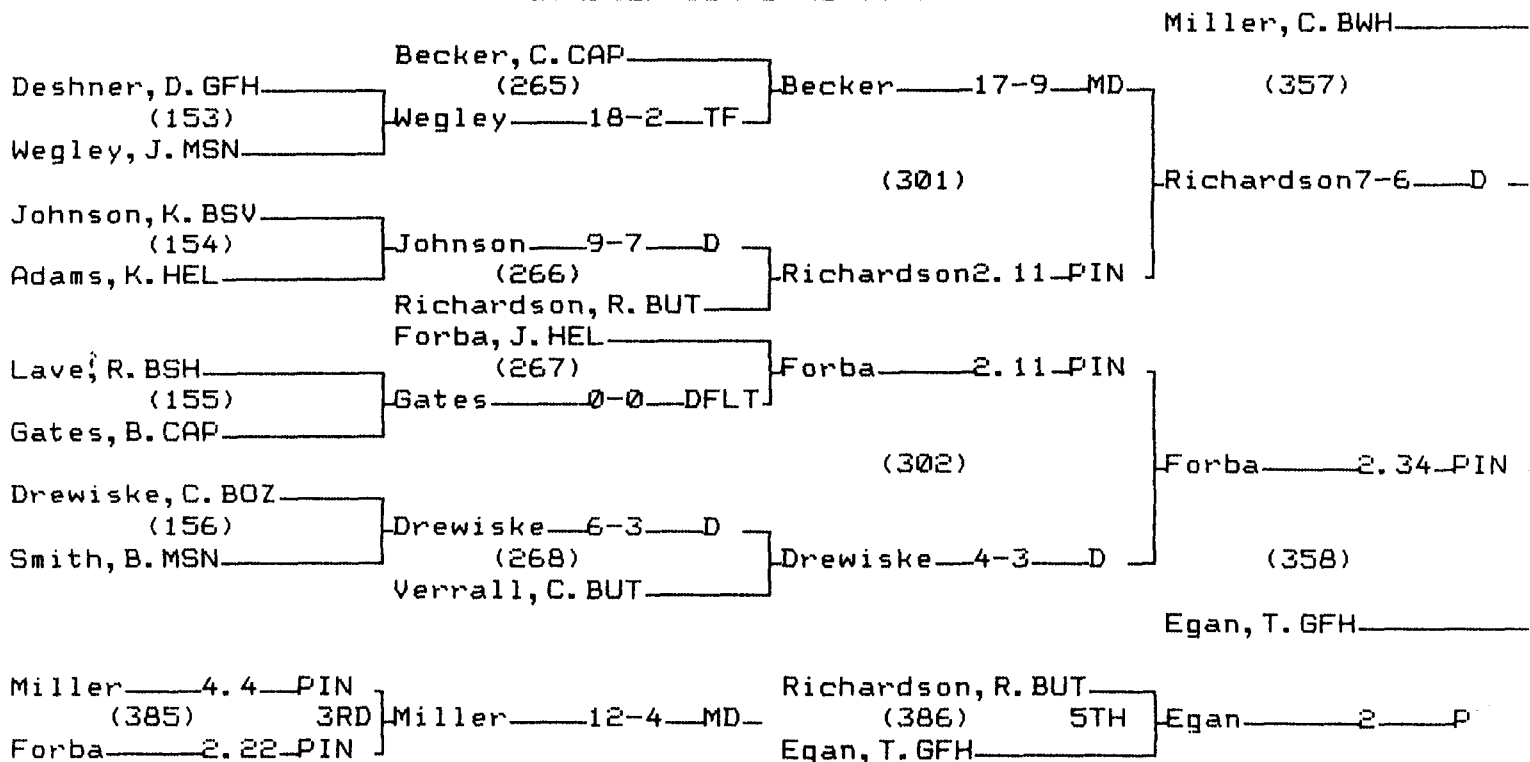

CHAMPIONS BRACKET 152 LB

CONSOLATION BRACKET 152 LB

2001 State "AA" Wrestling Tournament

CHAMPIONS BRACKET 160 LB

CONSOLATION BRACKET 160 LB

State "AA" Wrestling Tournament

CHAMPIONS BRACKET 171 LB

CONSOLATION BRACKET 171 LB