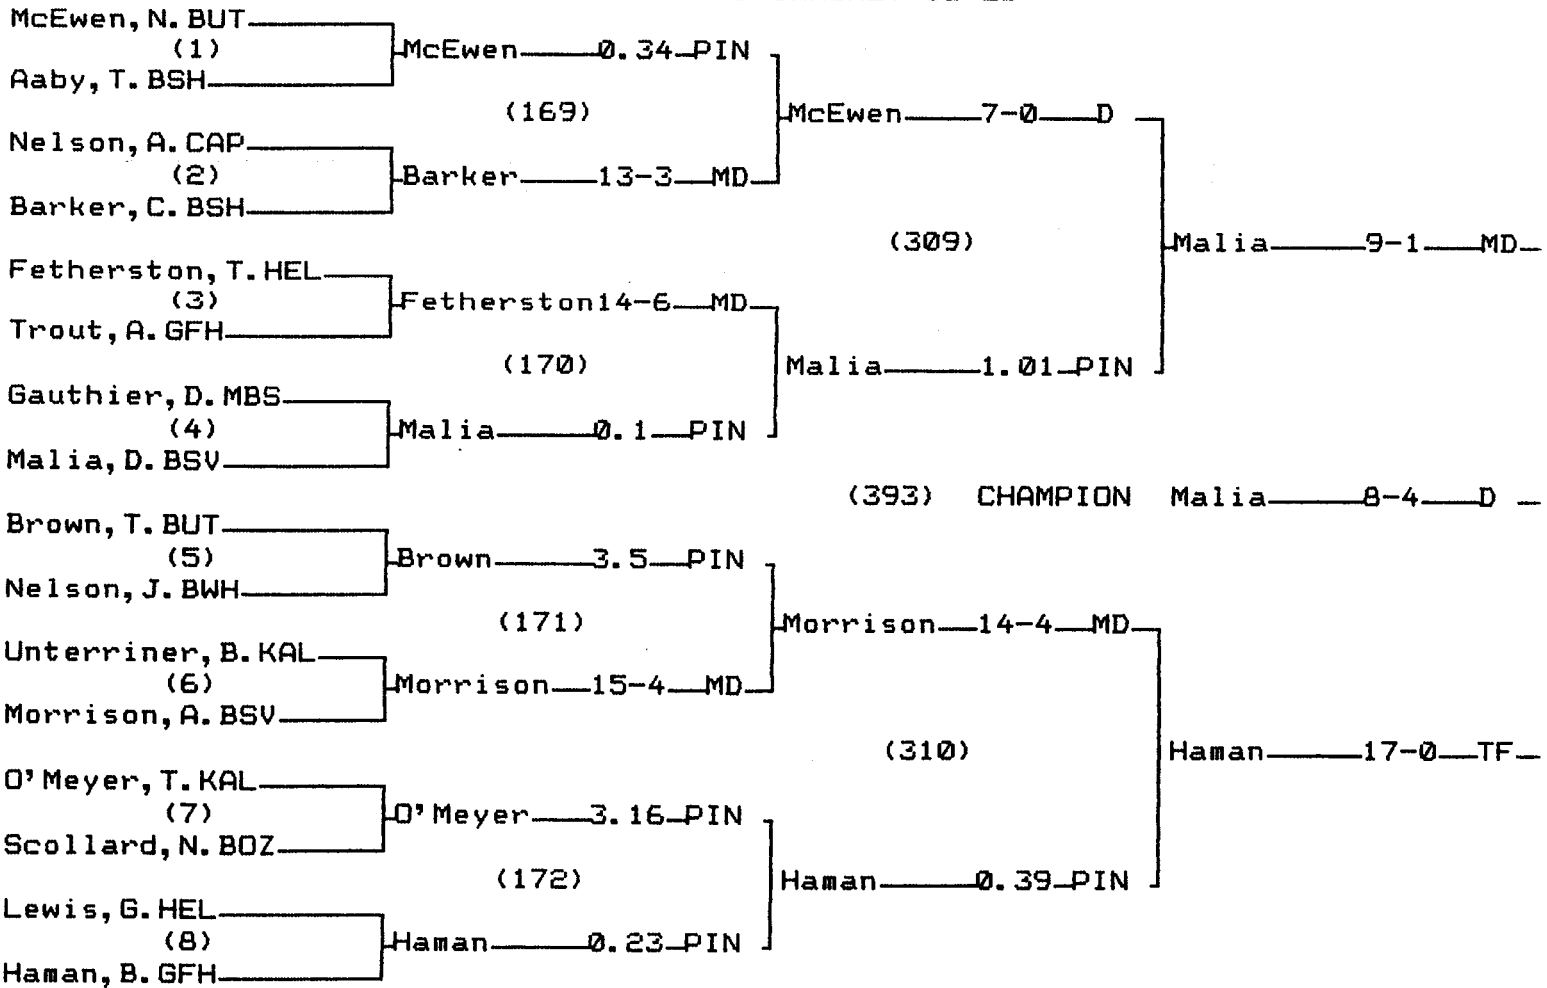

2001 State "AA" Wrestling Tournament

Team Rankings

1.	BSV	Billings Skyview	277.5
2.	GFH	Great Falls High	268.0
3.	CMR	C.M. Russell	198.5
4.	BUT	Butte High School	170.0
5.	BSH	Billings Senior High	144.5
6.	KAL	Kalispell	144.0
7.	BOZ	Bozeman	142.0
8.	BWH	Billings West High	93.5
9.	HEL	Helena High School	88.0
10.	CAP	Helena Capital	78.5
11.	MBS	Missoula Big Sky	39.0
12.	MHG	Missoula Hellgate	36.0
13.	MSN	Missoula Sentinel	34.5

2001 State "AA" Wrestling Tournament

CHAMPIONS BRACKET 98 LB