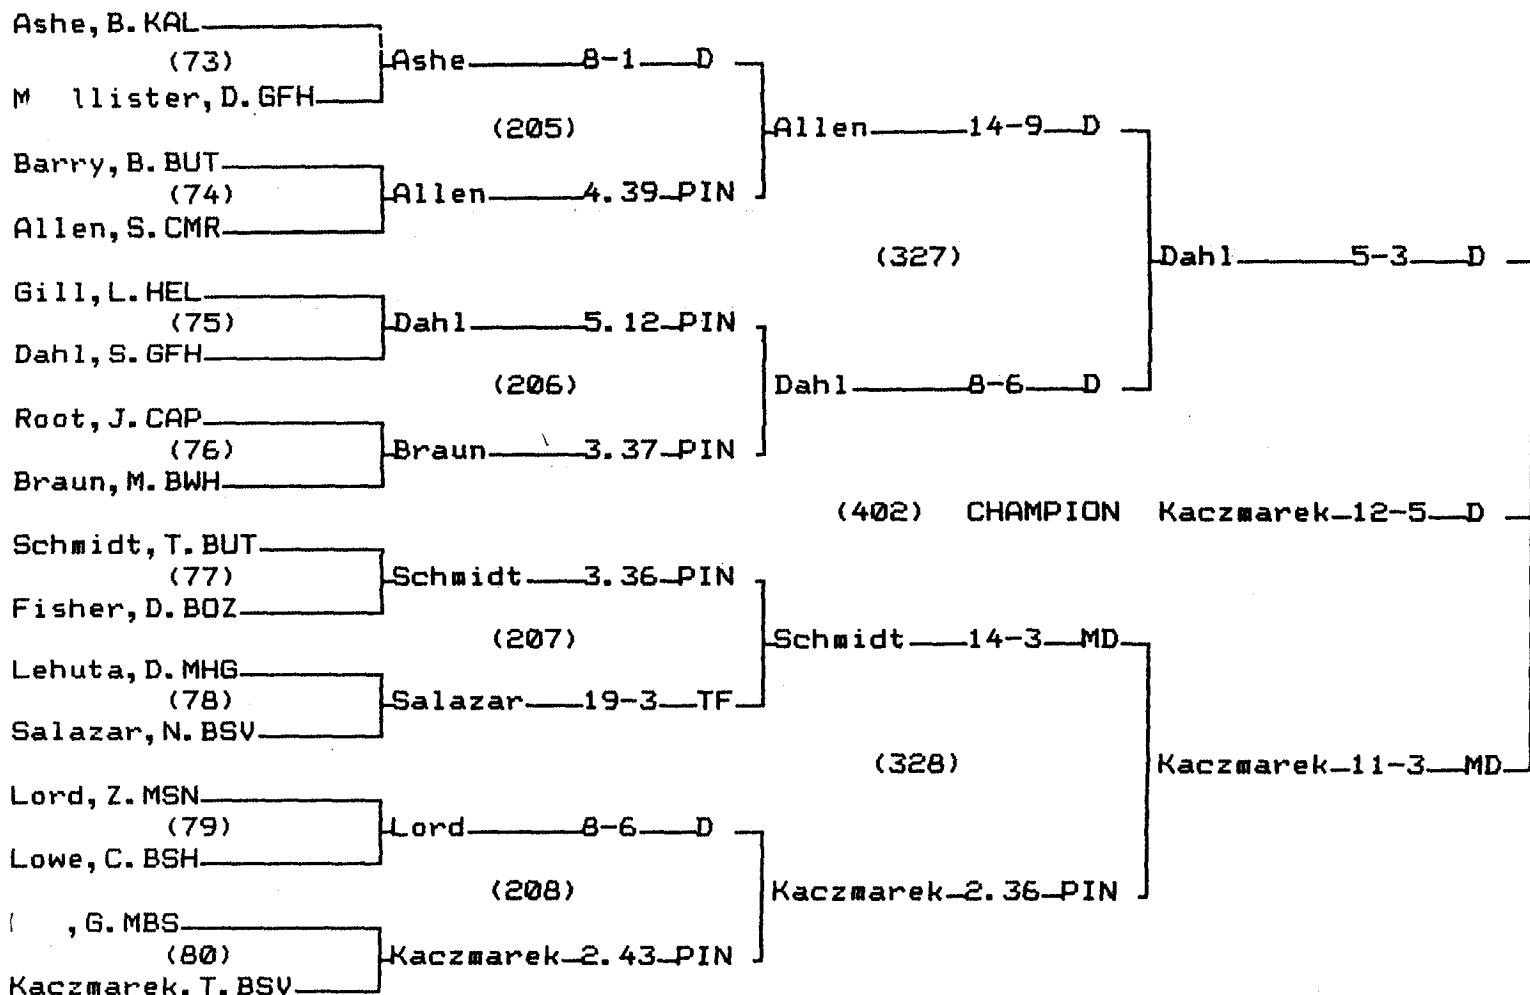

2001 State "AA" Wrestling Tournament

CHAMPIONS BRACKET 152 LB