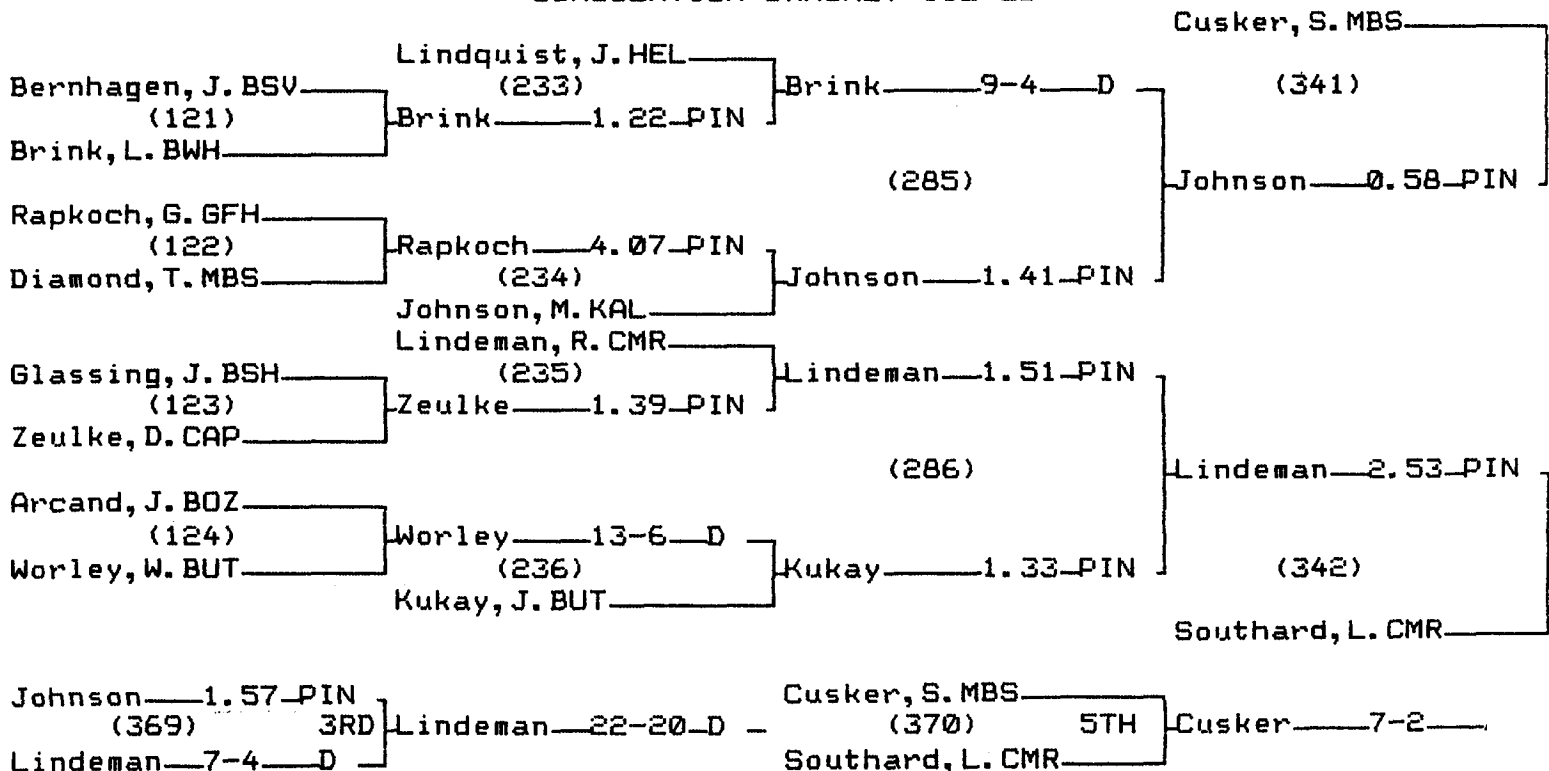

2001 State "AA" Wrestling Tournament

CHAMPIONS BRACKET 98 LB

CONSOLATION BRACKET 98 LB

CHAMPIONS BRACKET 105 LB

CONSOLATION BRACKET 105 LB

2001 State "AA" Wrestling Tournament

CHAMPIONS BRACKET 112 LB

CONSOLATION BRACKET 112 LB