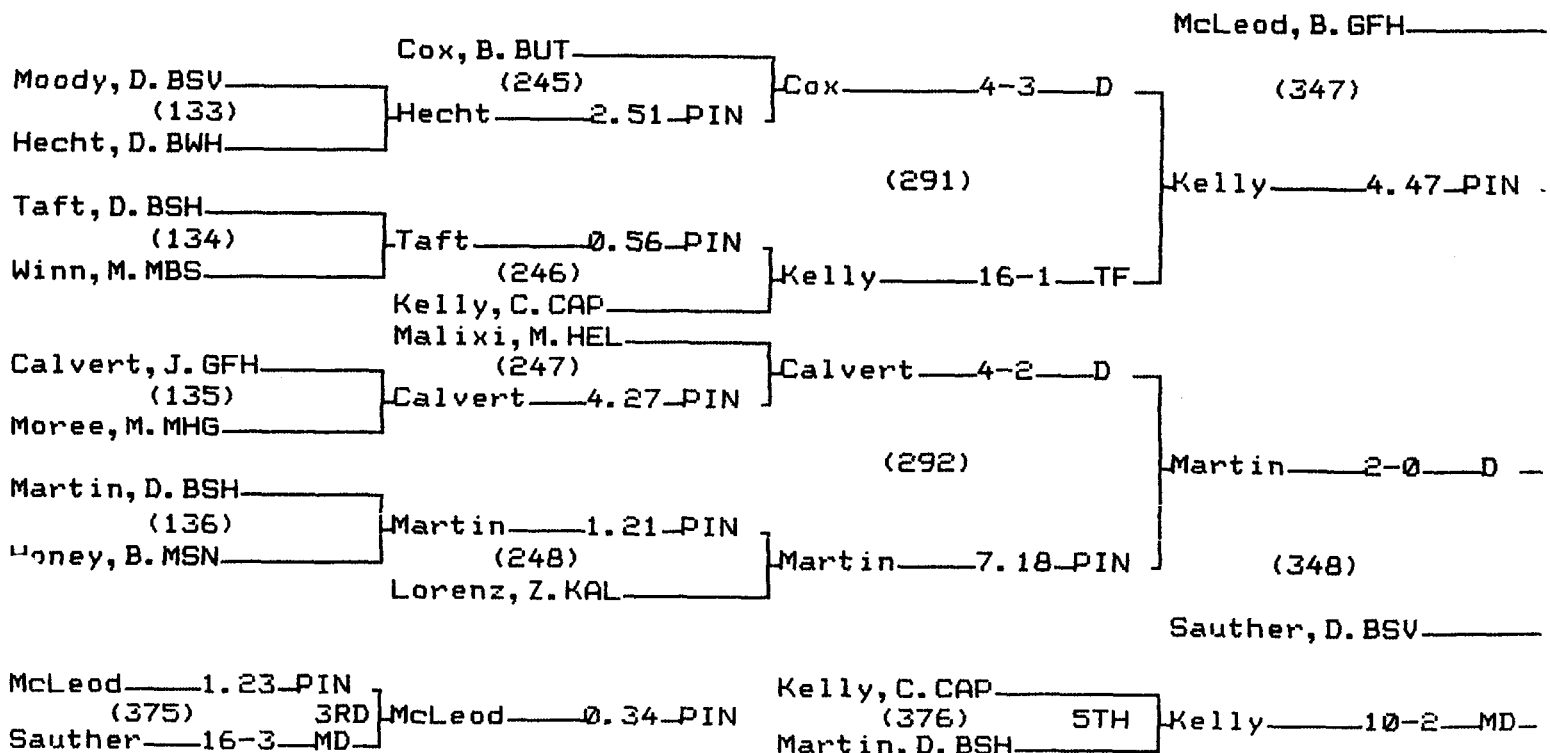

CHAMPIONS BRACKET 119 LB

CONSOLATION BRACKET 119 LB

2001 State "AA" Wrestling Tournament

CHAMPIONS BRACKET 125 LB

CONSOLATION BRACKET 125 LB

2001 State "AA" Wrestling Tournament

CHAMPIONS BRACKET 130 LB

CONSOLATION BRACKET 130 LB