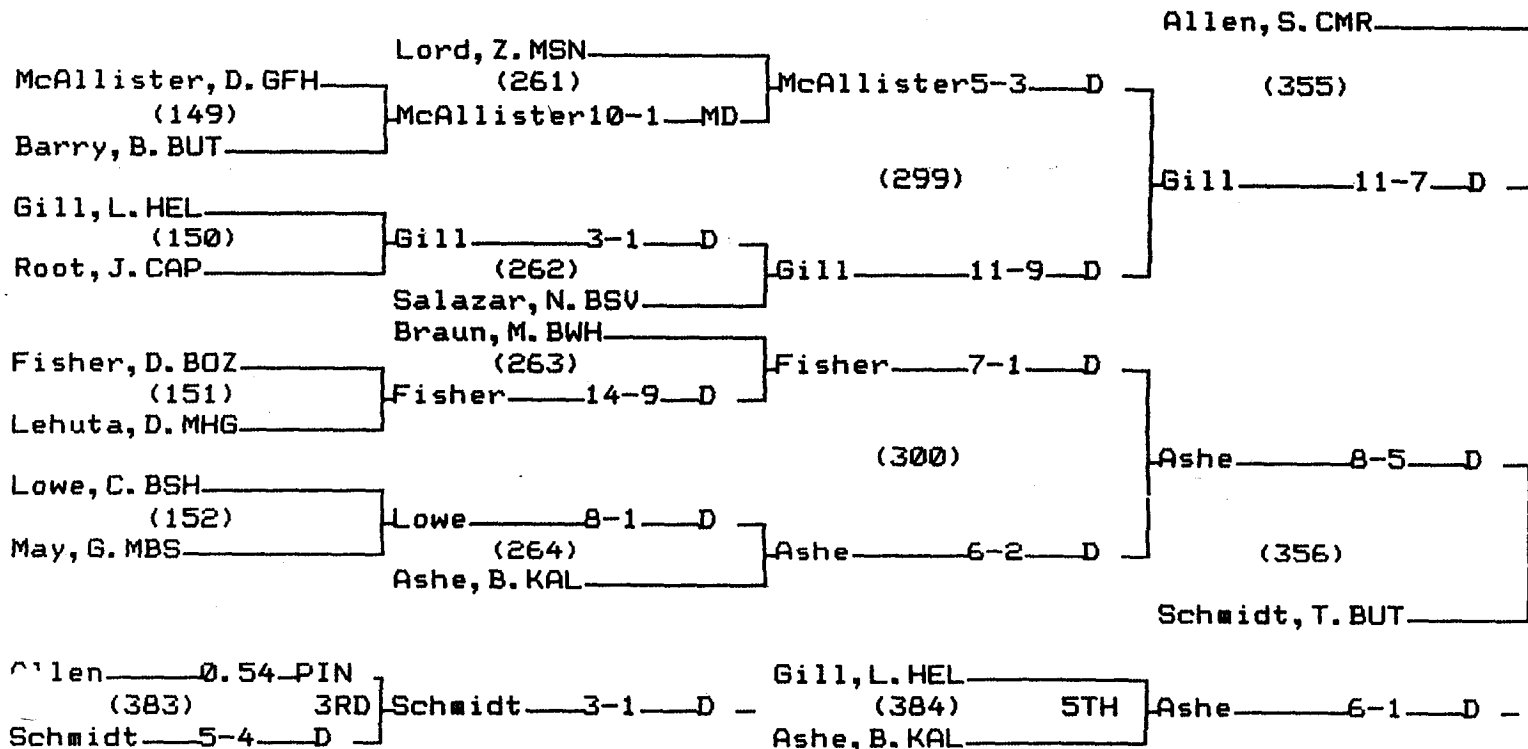

CONSOLATION BRACKET 152 LB