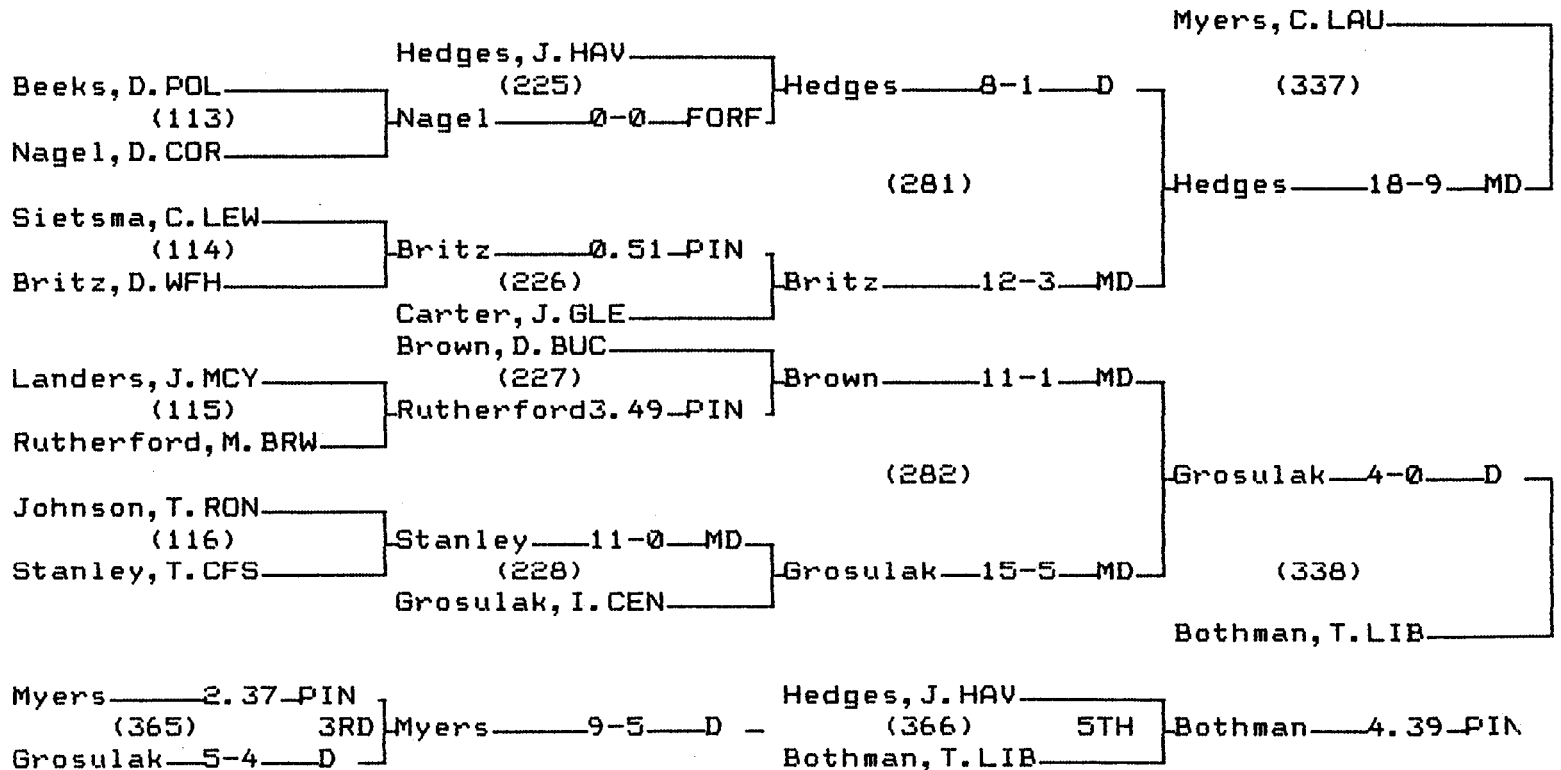

CONSOLATION BRACKET 98 LB