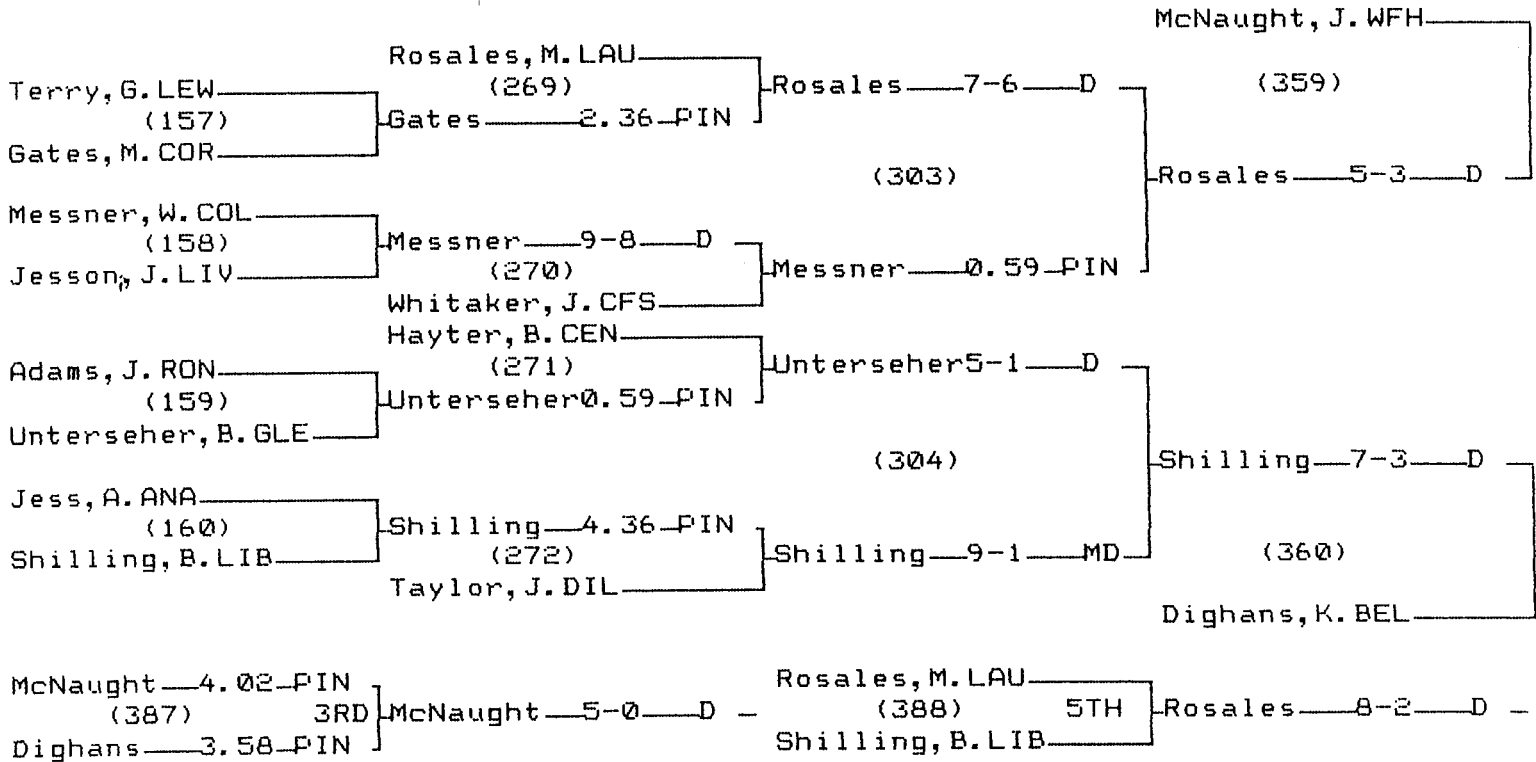

CONSOLATION BRACKET 171 LB