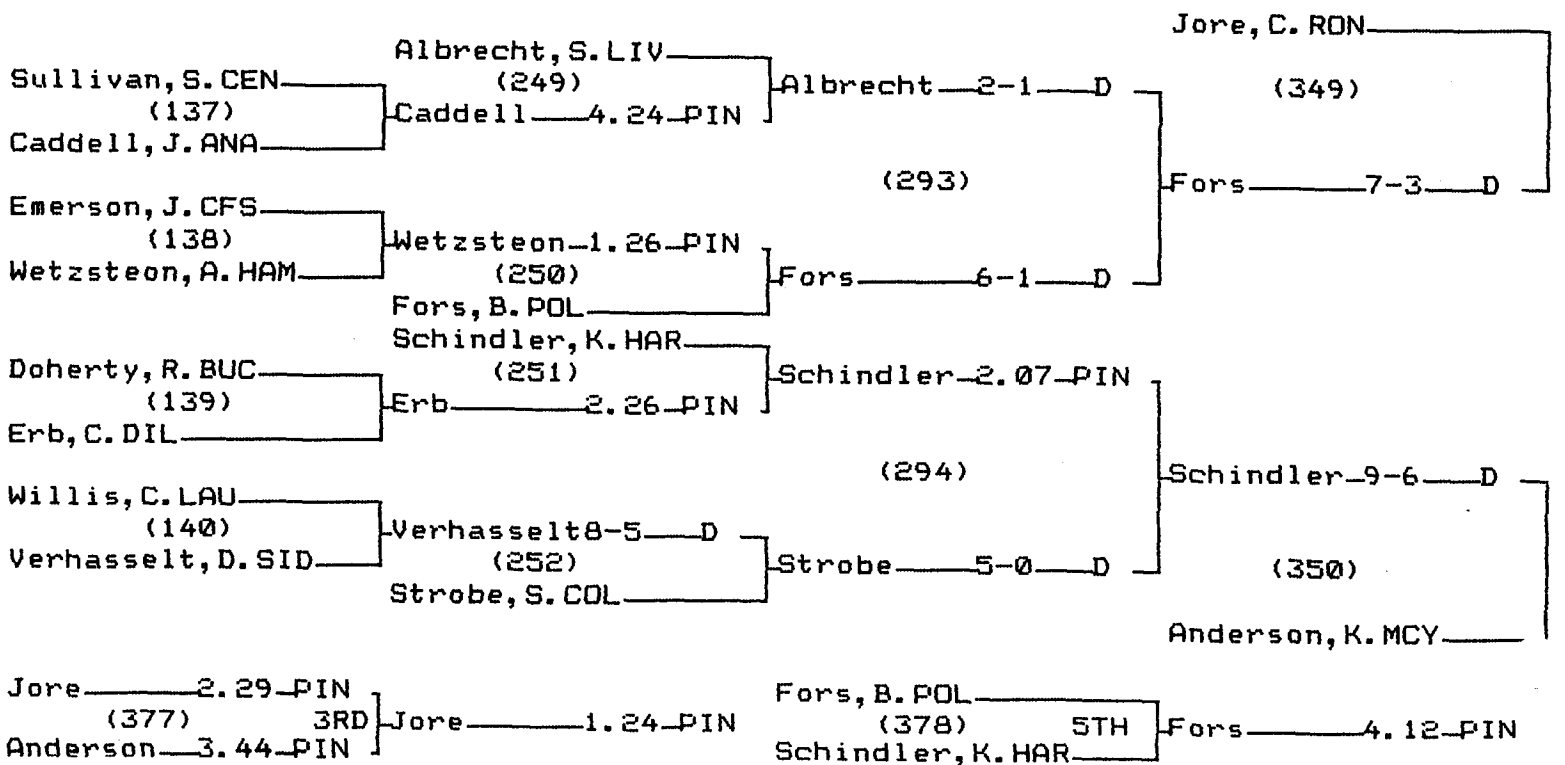

CONSOLATION BRACKET 135 LB