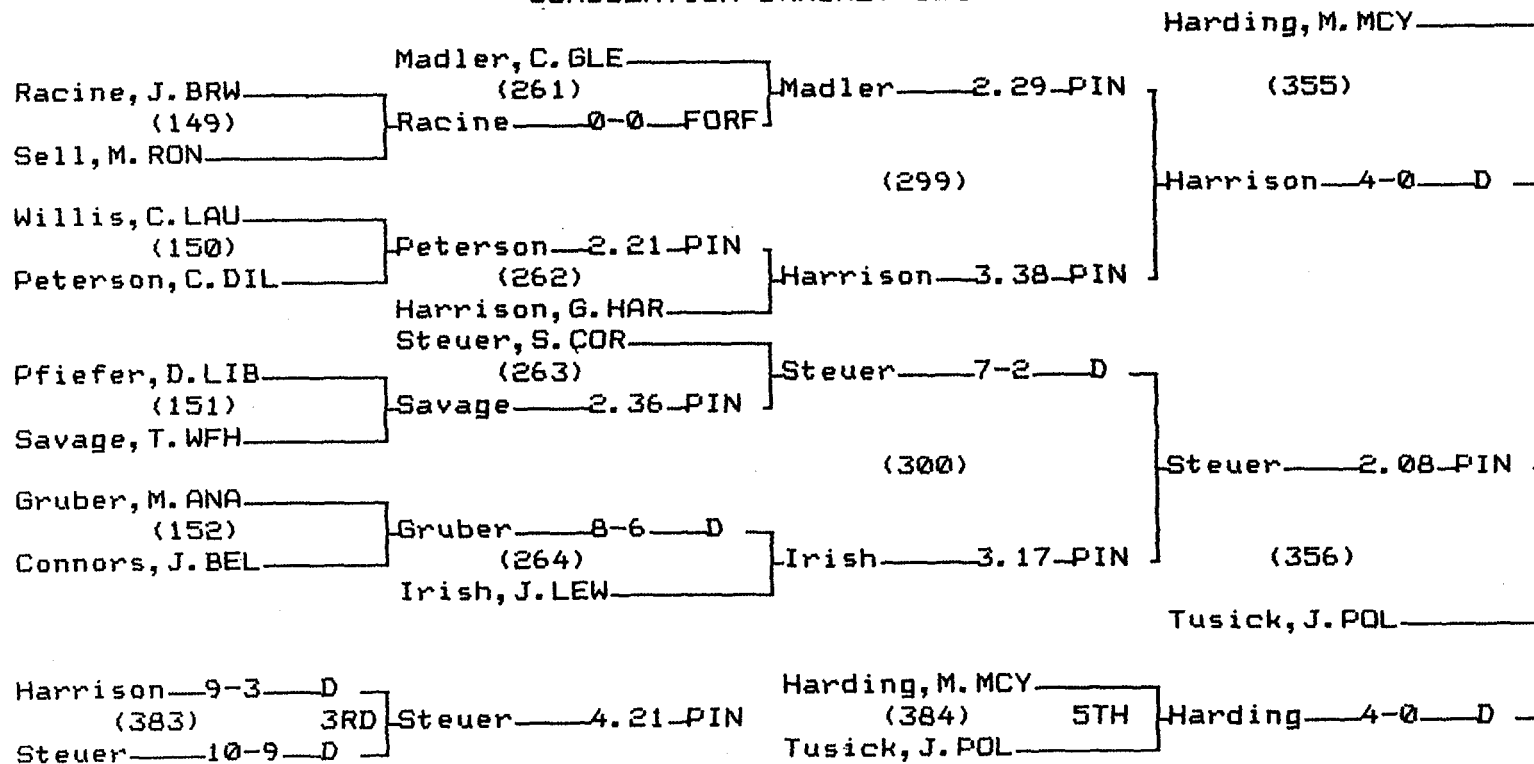

CONSOLATION BRACKET 152 LB