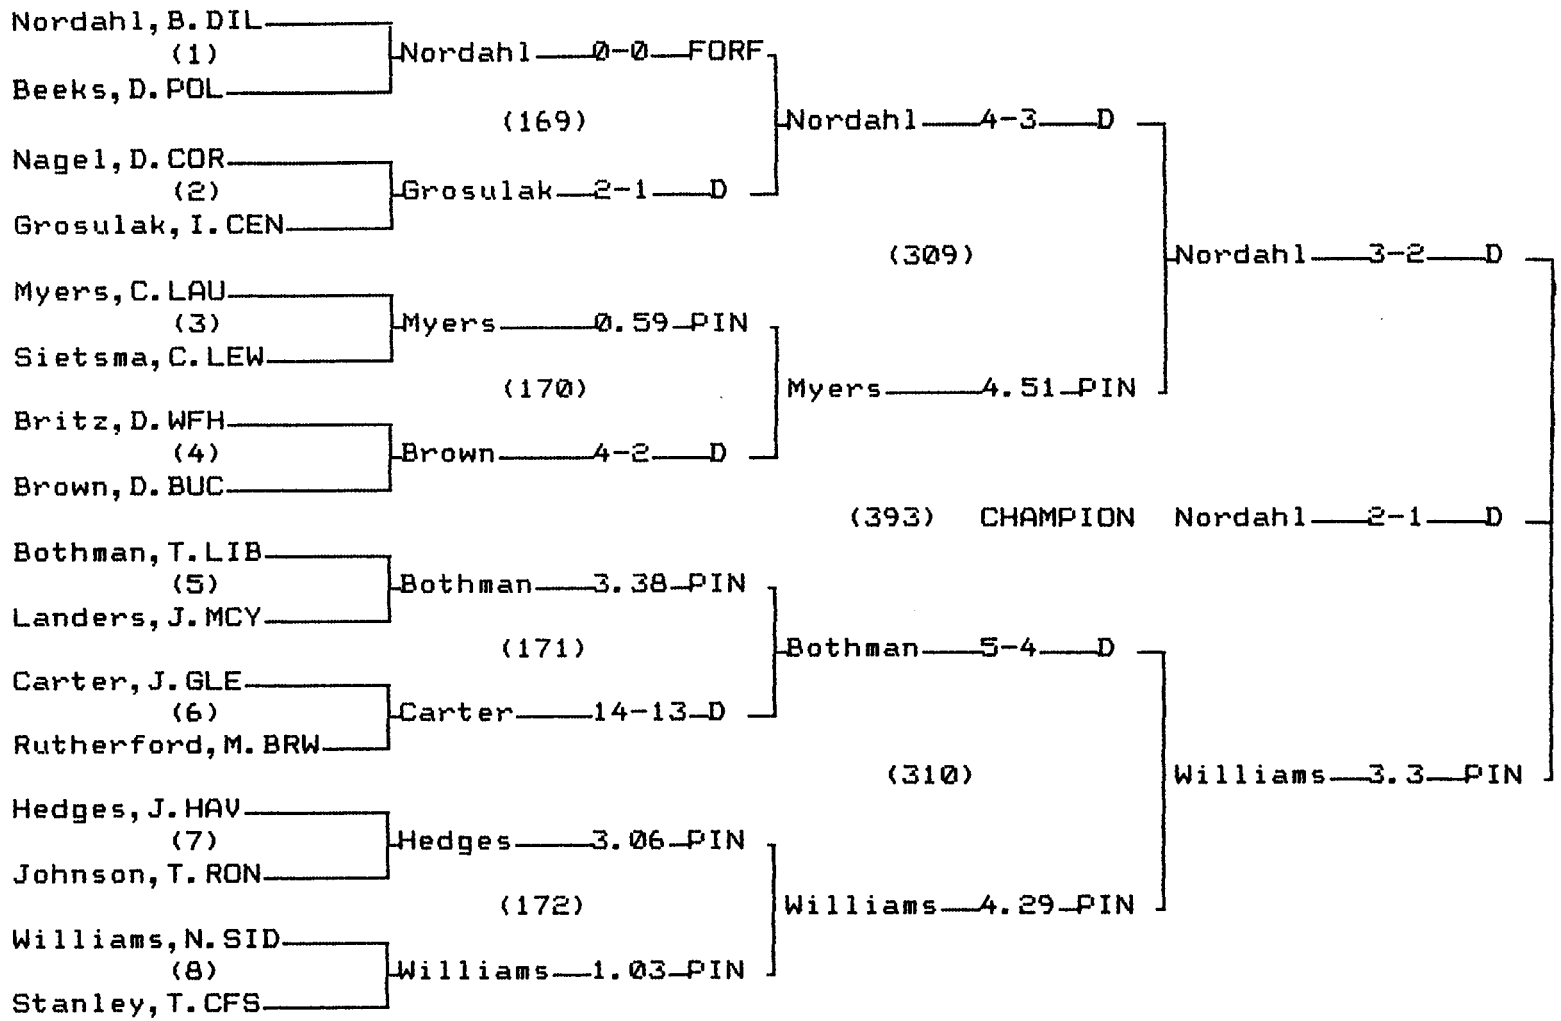

2001 CLASS A STATE WRESTLING TOURNAMENT

Team Rankings

1.	HAV	Havre	177.0
2.	SID	Sidney	140.0
3.	HAR	Hardin	136.0
4.	COR	Corvallis	119.5
5.	CFS	Columbia Falls	100.0
6.	LAU	Laurel	98.0
7.	LIB	Libby	96.5
8.	ANA	Anaconda	93.5
9.	WFH	Whitefish	87.5
10.	COL	Colstrip	86.0
11.	RON	Ronan	82.5
12.	DIL	Beaverhead Co	82.0
13.	LIV	Park	69.0
14.	LEW	Fergus	62.0
15.	POL	Polson	57.5
16.	BEL	Belgrade	57.0
17.	MCY	Custer Co	40.0
18.	GLE	Dawson Co	40.0
19.	BRW	Browning	29.0
20.	CEN	Billings Central	28.0
21.	HAM	Hamilton	22.5
22.	BUC	Butte Central	7.0
23.	BFK	Bigfork	4.0

2001 CLASS A STATE WRESTLING TOURNAMENT
CHAMPIONS BRACKET 98 LB.