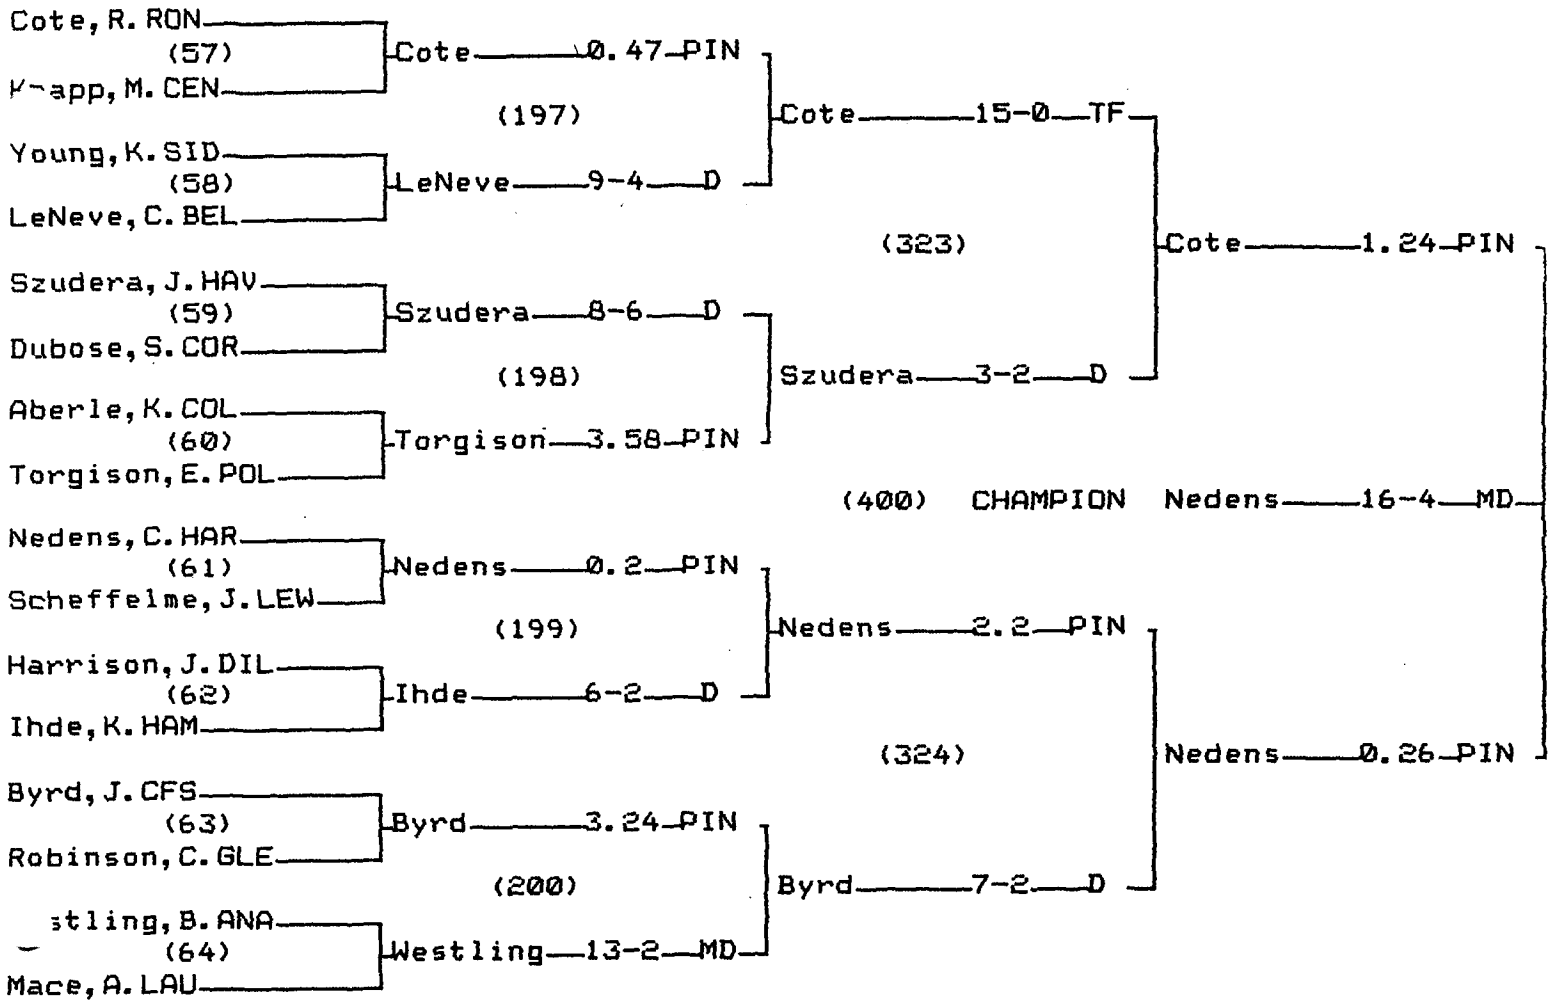

2001 CLASS A STATE WRESTLING TOURNAMENT

CHAMPIONS BRACKET 140 LB