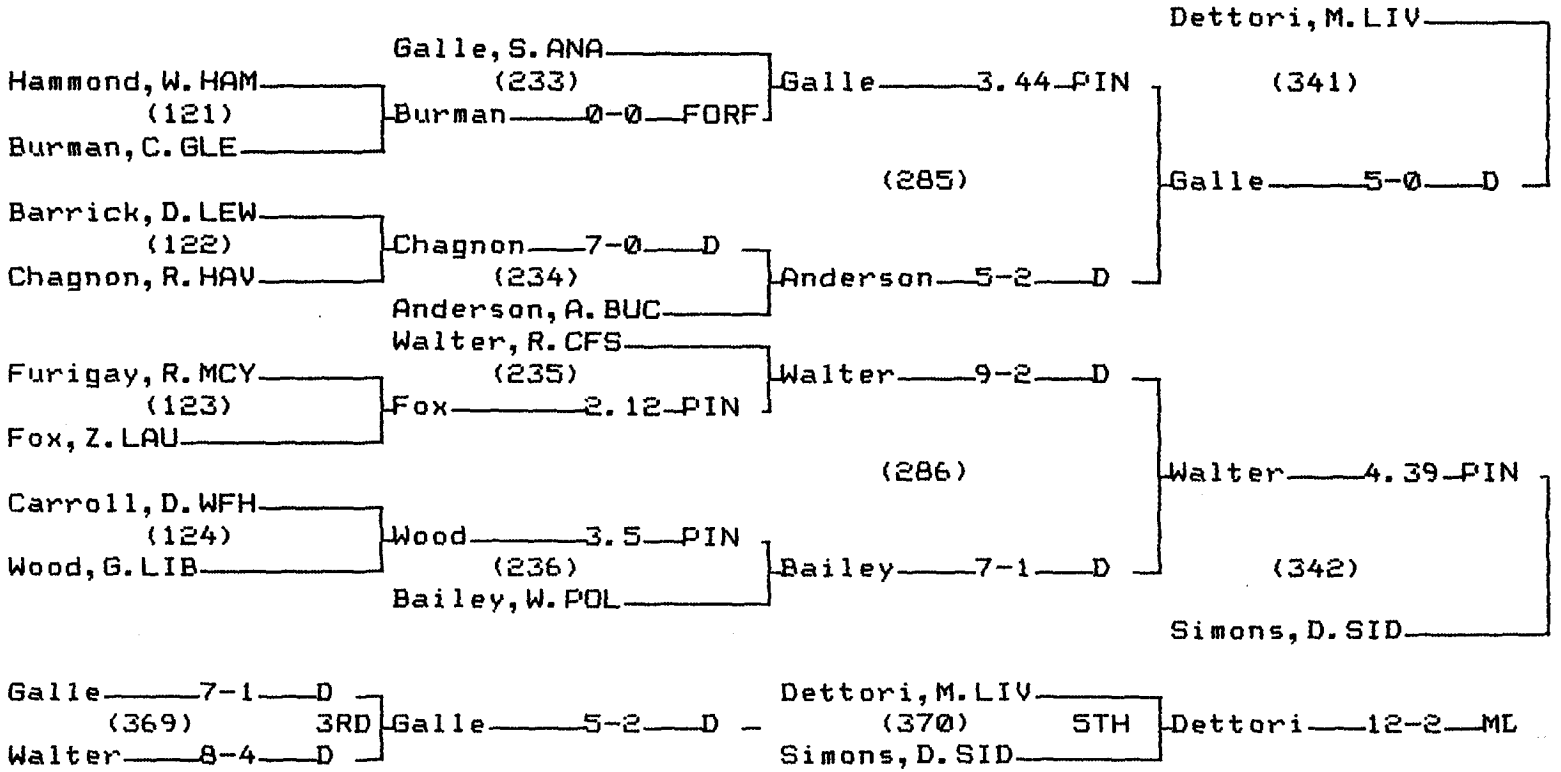

CONSOLATION BRACKET 112 LB