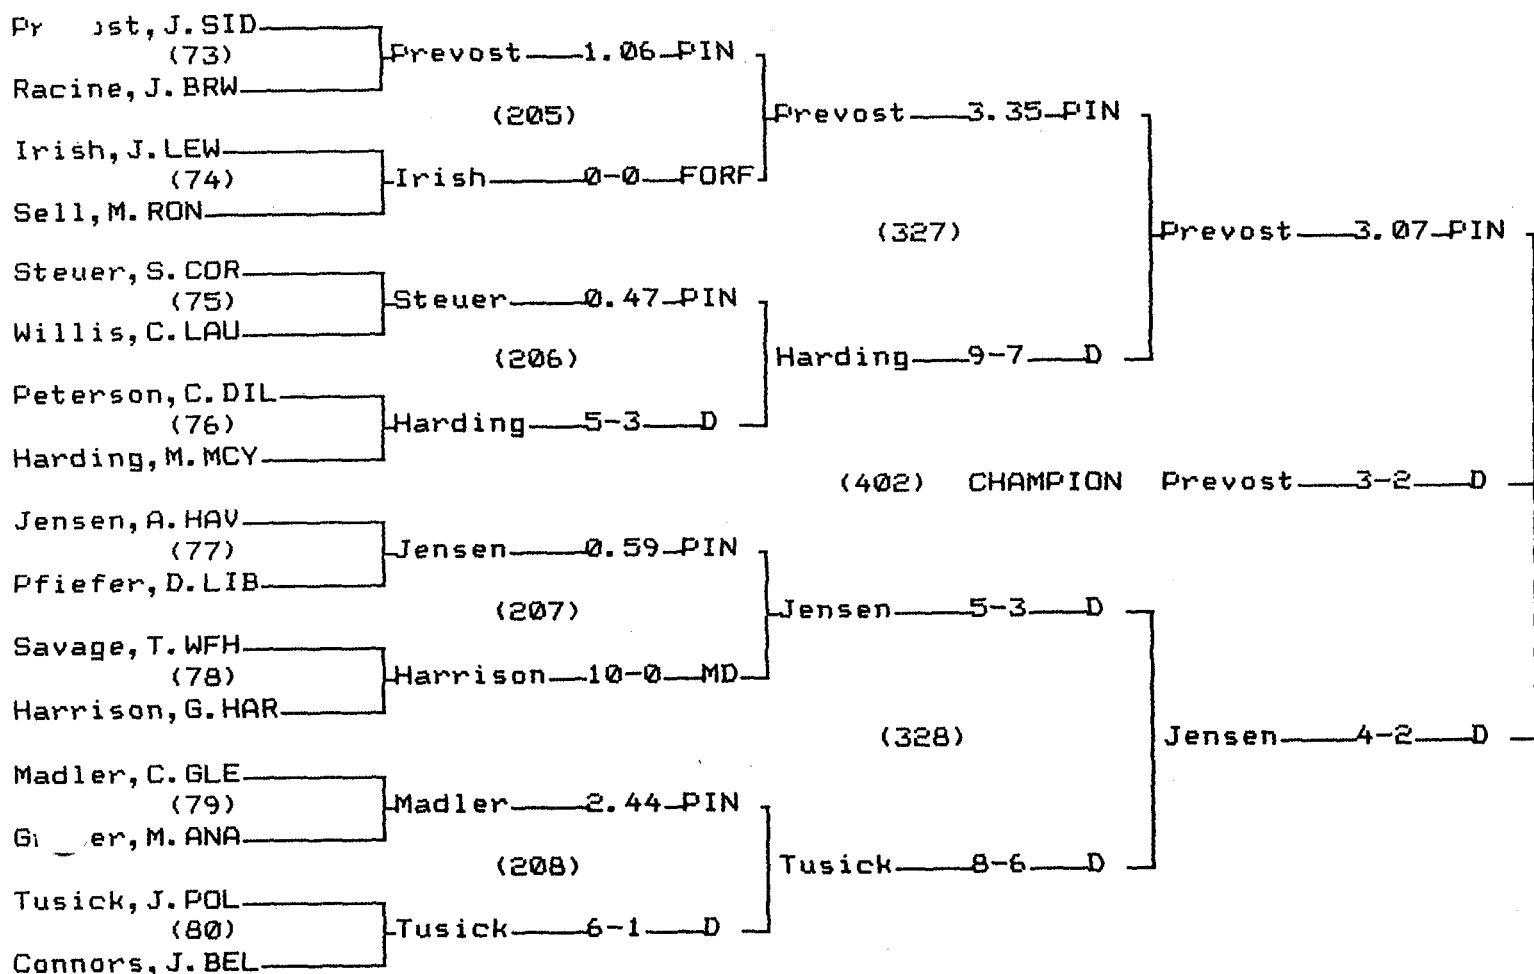

2001 CLASS A STATE WRESTLING TOURNAMENT

CHAMPIONS BRACKET 152 LB