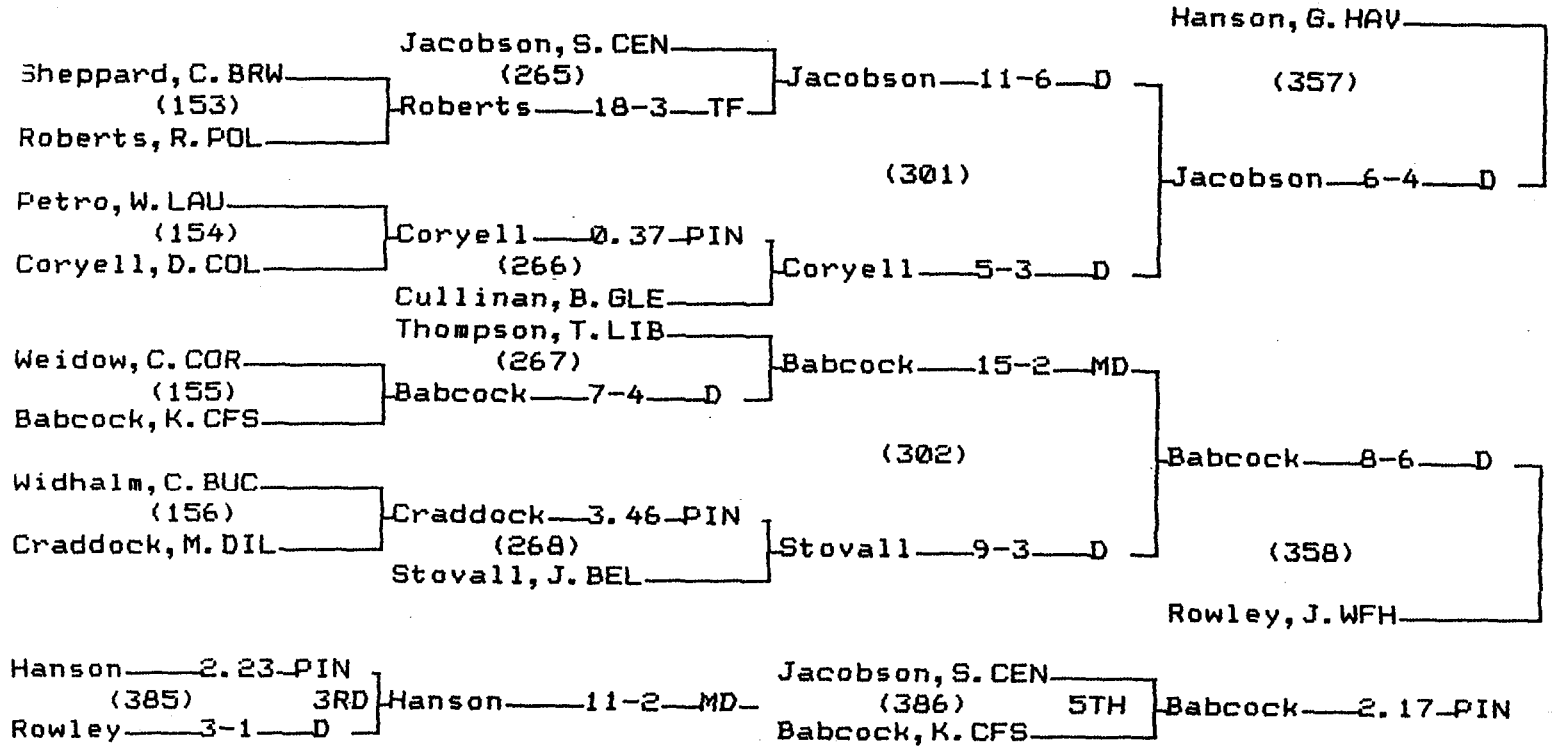

2001 CLASS A STATE WRESTLING TOURNAMENT

CHAMPIONS BRACKET 152 LB

CONSOLATION BRACKET 152 LB

2001 CLASS A STATE WRESTLING TOURNAMENT

CHAMPIONS BRACKET 160 LB

CONSOLATION BRACKET 160 LB

2001 CLASS A STATE WRESTLING TOURNAMENT