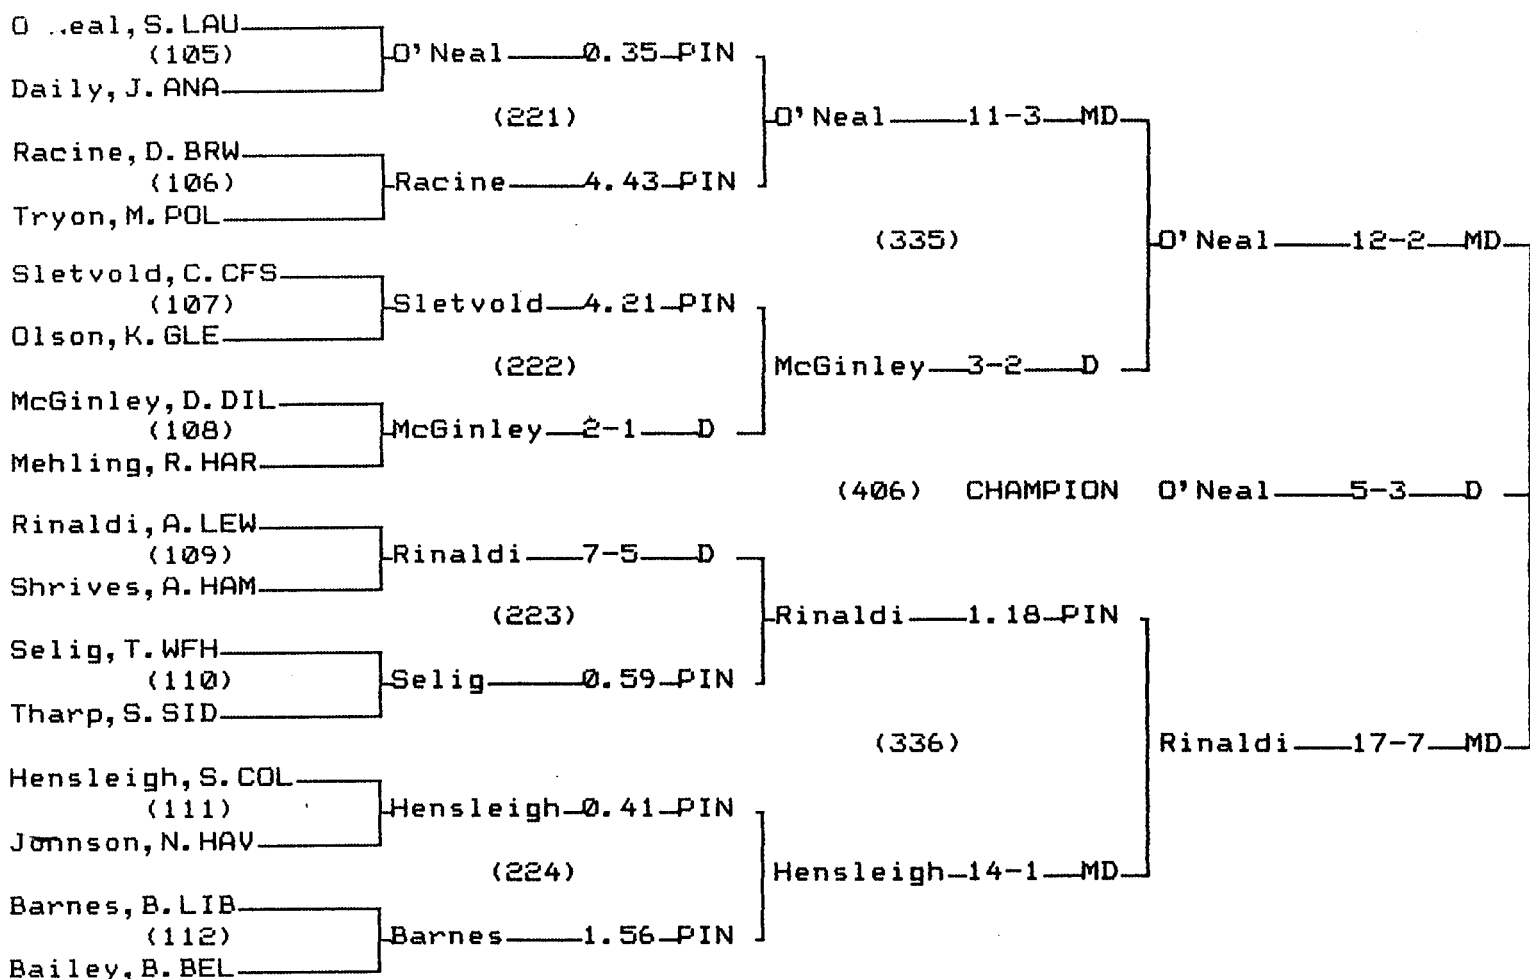

CHAMPIONS BRACKET 171 LB

CONSOLATION BRACKET 171 LB

2001 CLASS A STATE WRESTLING TOURNAMENT

CHAMPIONS BRACKET 189 LB

CONSOLATION BRACKET 189 LB

2001 CLASS A STATE WRESTLING TOURNAMENT

CHAMPIONS BRACKET 275 LB