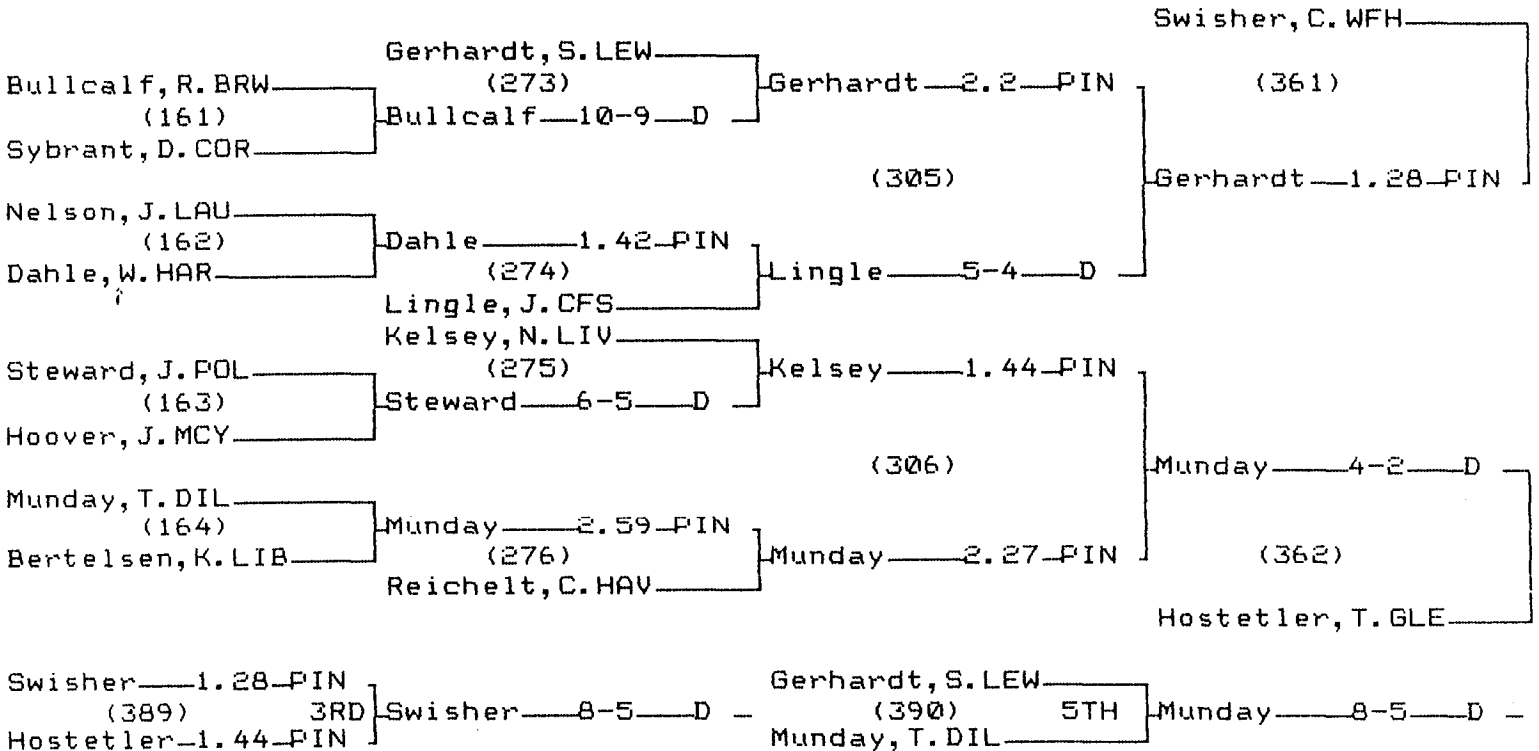

CHAMPIONS BRACKET 171 LB

CONSOLATION BRACKET 171 LB

2001 CLASS A STATE WRESTLING TOURNAMENT

CHAMPIONS BRACKET 189 LB

CONSOLATION BRACKET 189 LB

2001 CLASS A STATE WRESTLING TOURNAMENT

CHAMPIONS BRACKET 275 LB