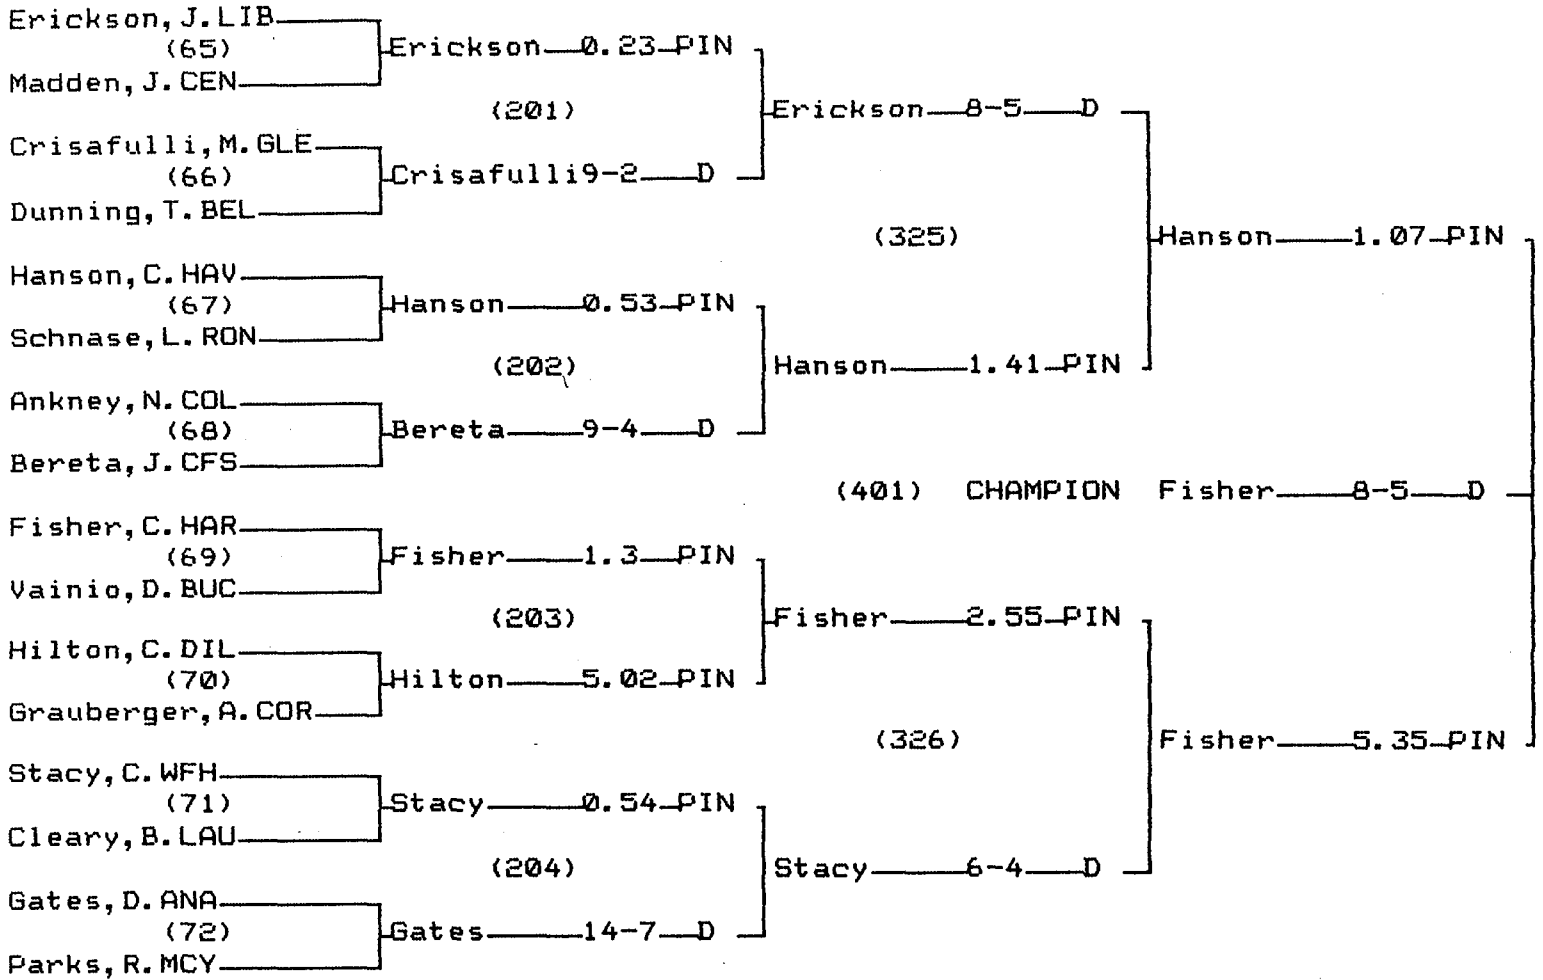

CONSOLATION BRACKET 135 LB

2001 CLASS A STATE WRESTLING TOURNAMENT

CHAMPIONS BRACKET 140 LB

CONSOLATION BRACKET 140 LB

2001 CLASS A STATE WRESTLING TOURNAMENT

CHAMPIONS BRACKET 145 LB

CONSOLATION BRACKET 145 LB