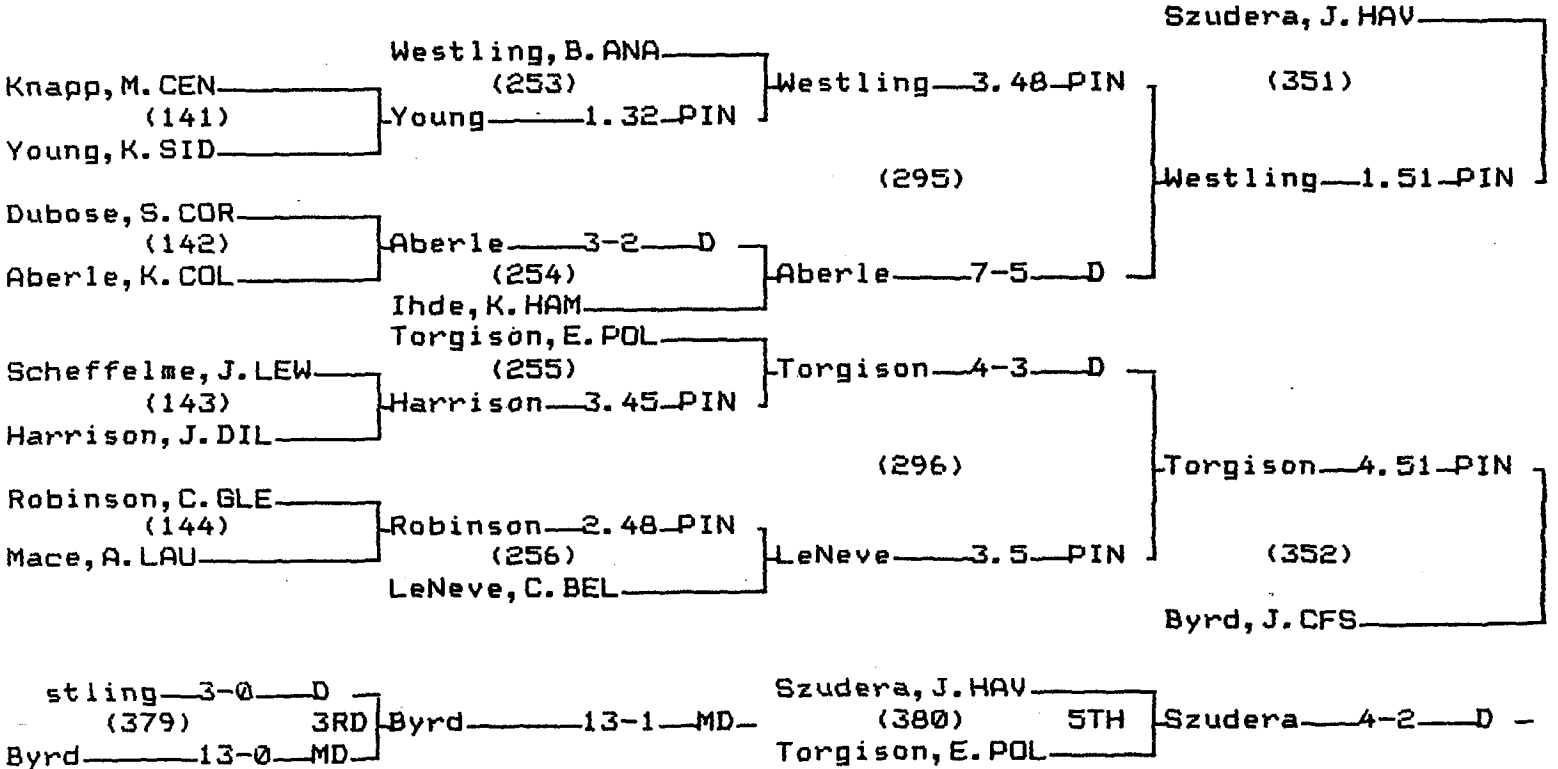

CONSOLATION BRACKET 135 LB

2001 CLASS A STATE WRESTLING TOURNAMENT

CHAMPIONS BRACKET 140 LB

CONSOLATION BRACKET 140 LB

2001 CLASS A STATE WRESTLING TOURNAMENT

CHAMPIONS BRACKET 145 LB

CONSOLATION BRACKET 145 LB