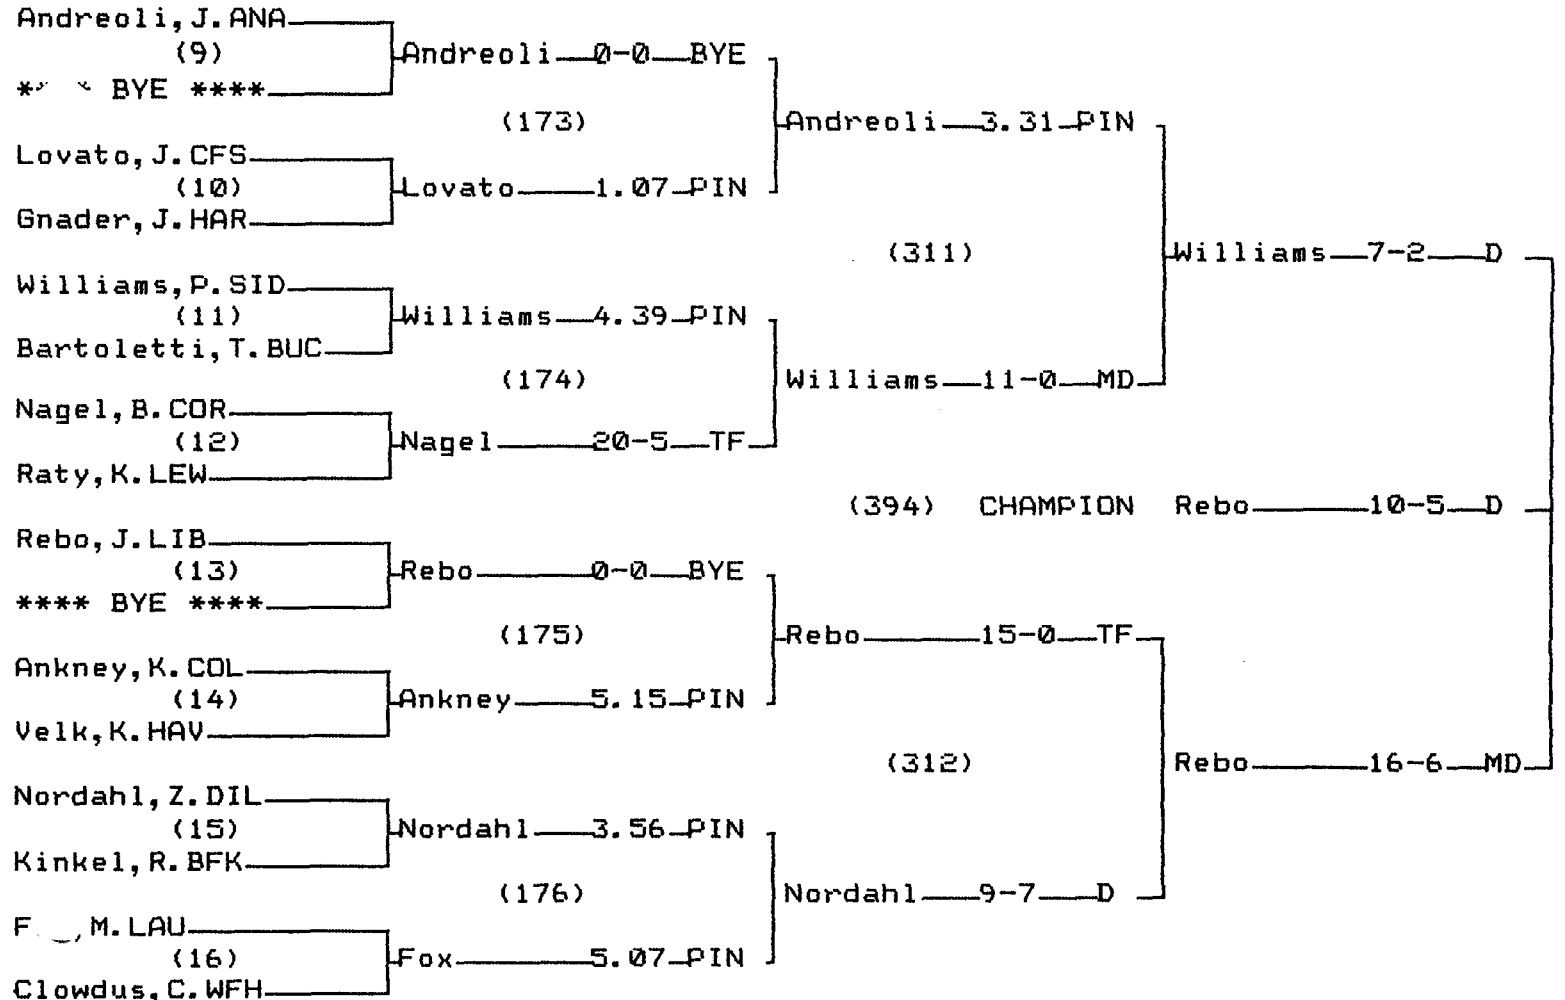

2001 CLASS A STATE WRESTLING TOURNAMENT

CHAMPIONS BRACKET 105 LB