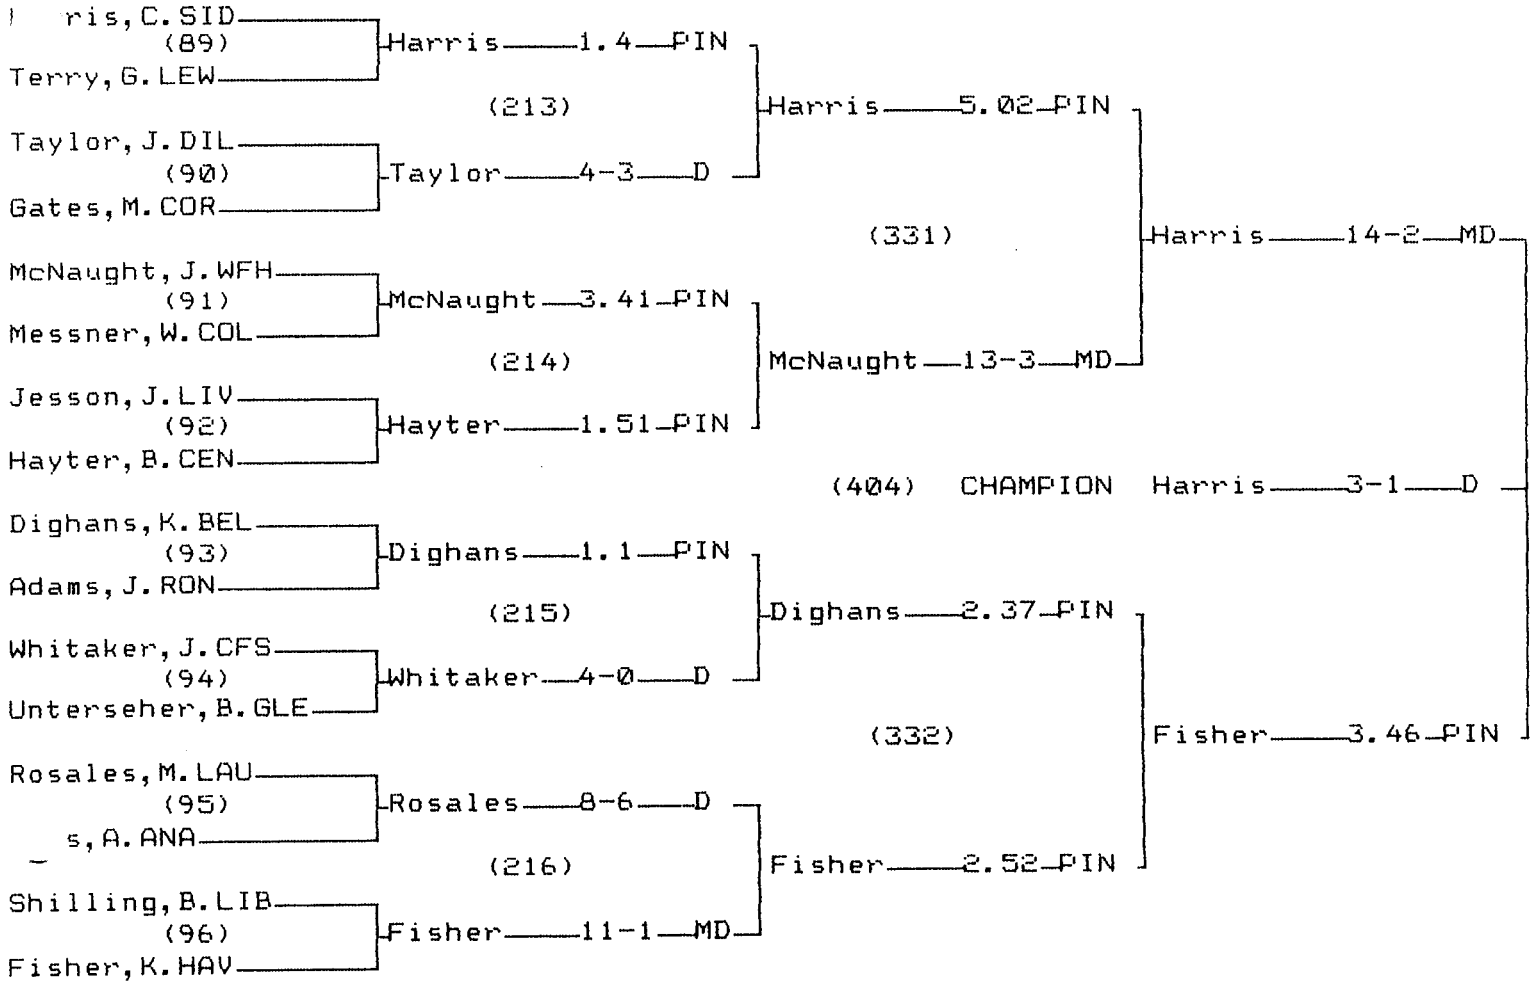

2001 CLASS A STATE WRESTLING TOURNAMENT

CHAMPIONS BRACKET 171 LB