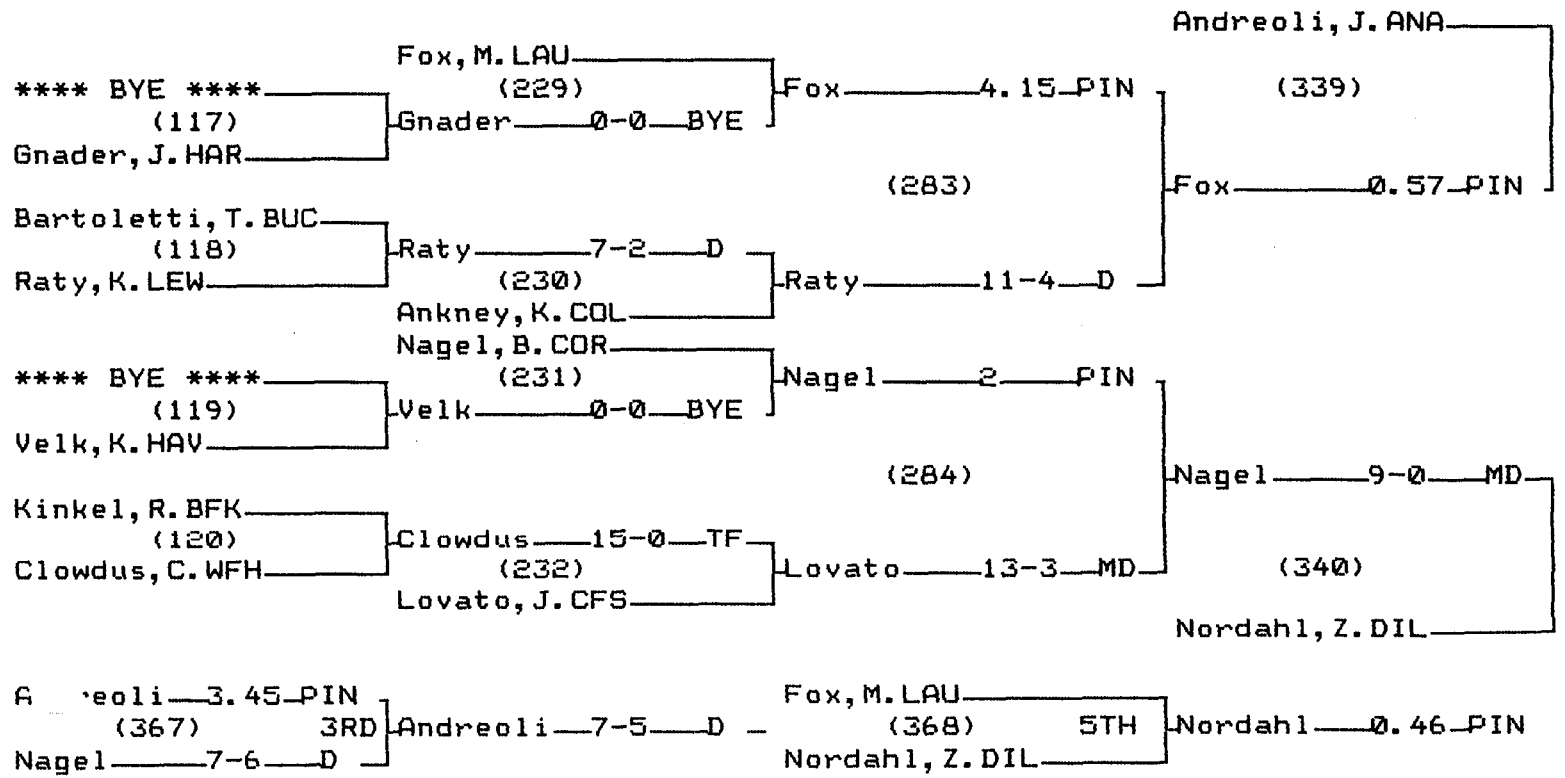

CONSOLATION BRACKET 105 LB