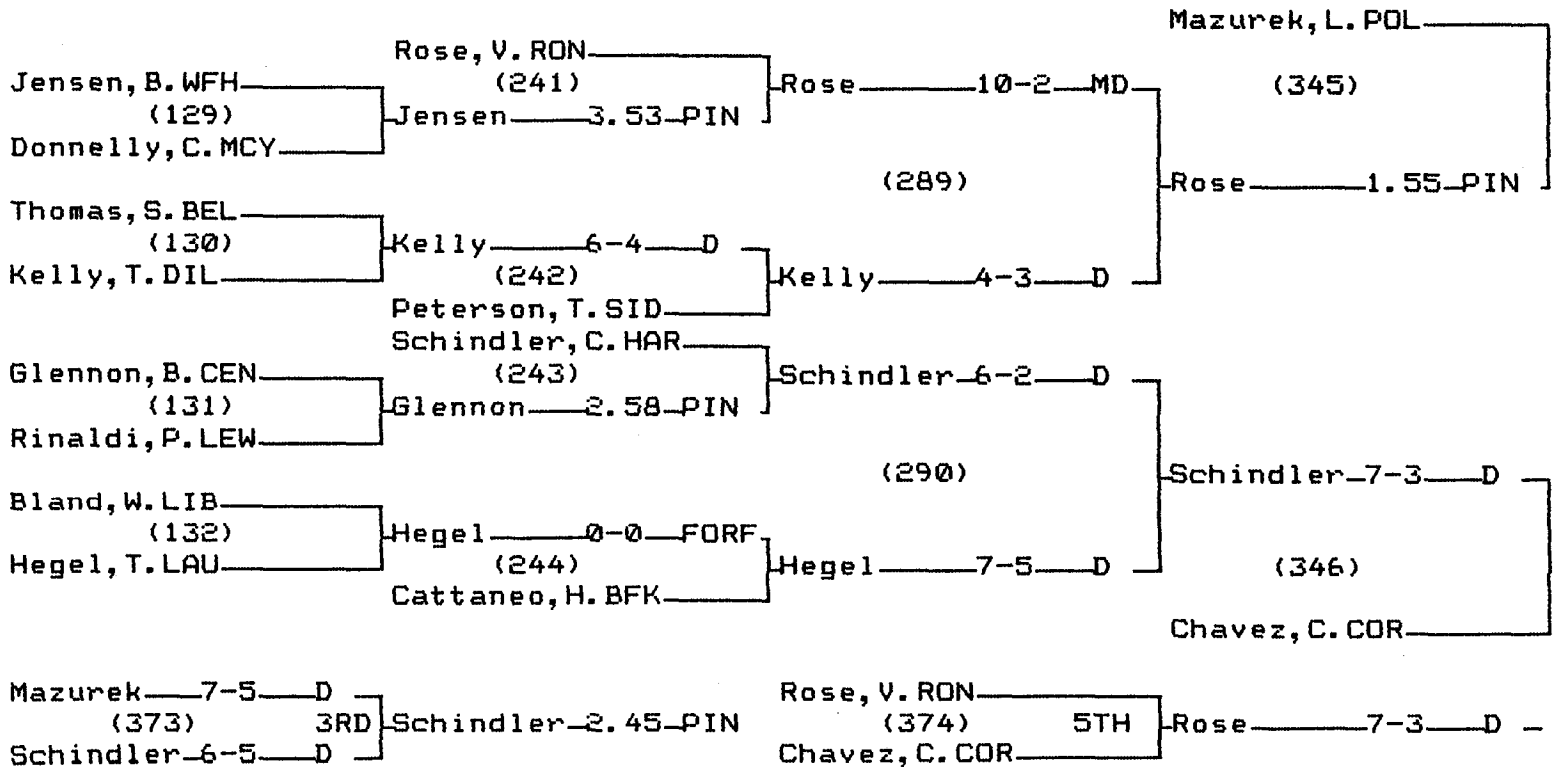

CHAMPIONS BRACKET 112 LB

CONSOLATION BRACKET 112 LB

2001 CLASS A STATE WRESTLING TOURNAMENT

CHAMPIONS BRACKET 125 LB

CONSOLATION BRACKET 125 LB

2001 CLASS A STATE WRESTLING TOURNAMENT

CHAMPIONS BRACKET 135 LB