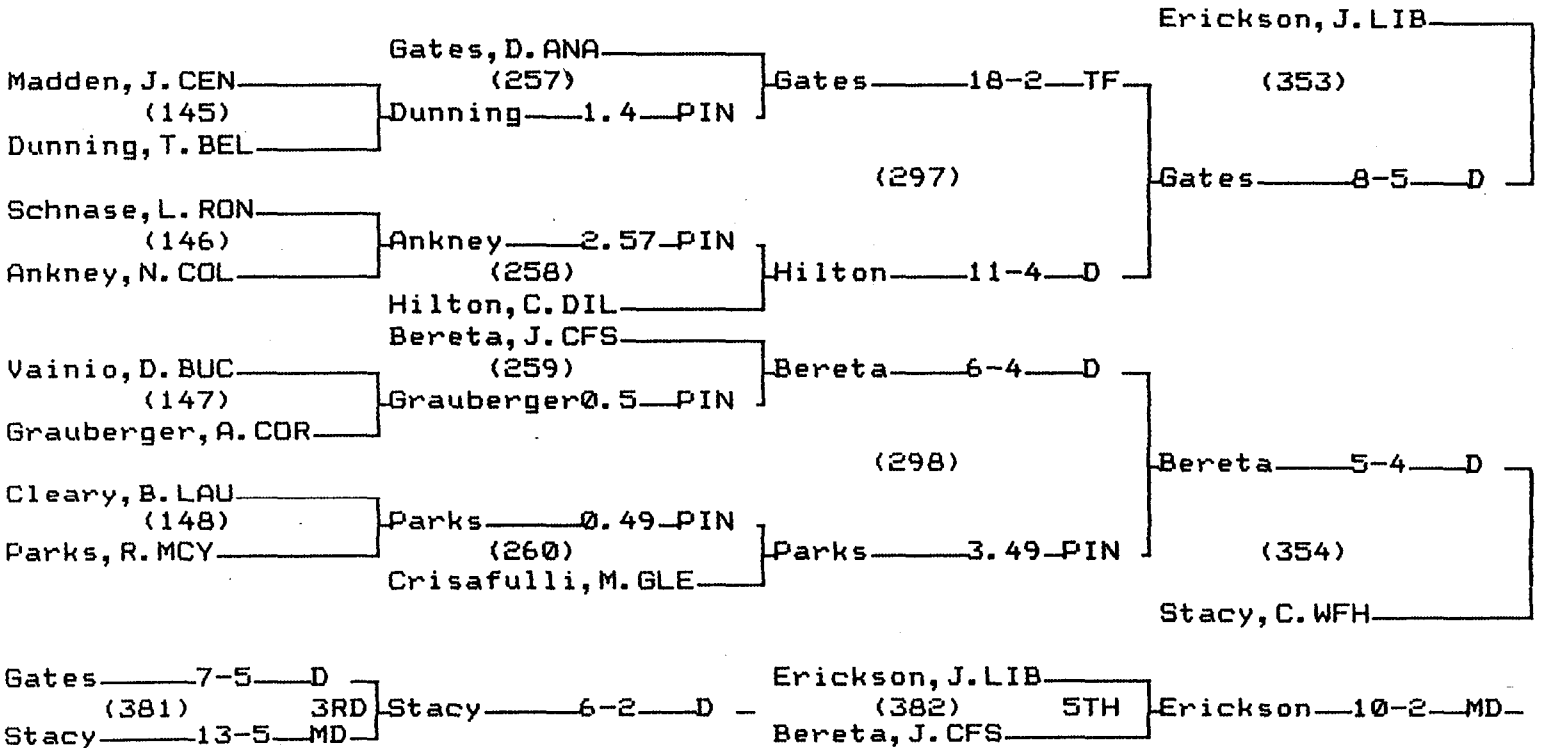

CONSOLATION BRACKET 135 LB

2001 CLASS A STATE WRESTLING TOURNAMENT

CHAMPIONS BRACKET 140 LB

CONSOLATION BRACKET 140 LB

2001 CLASS A STATE WRESTLING TOURNAMENT

CHAMPIONS BRACKET 145 LB

CONSOLATION BRACKET 145 LB