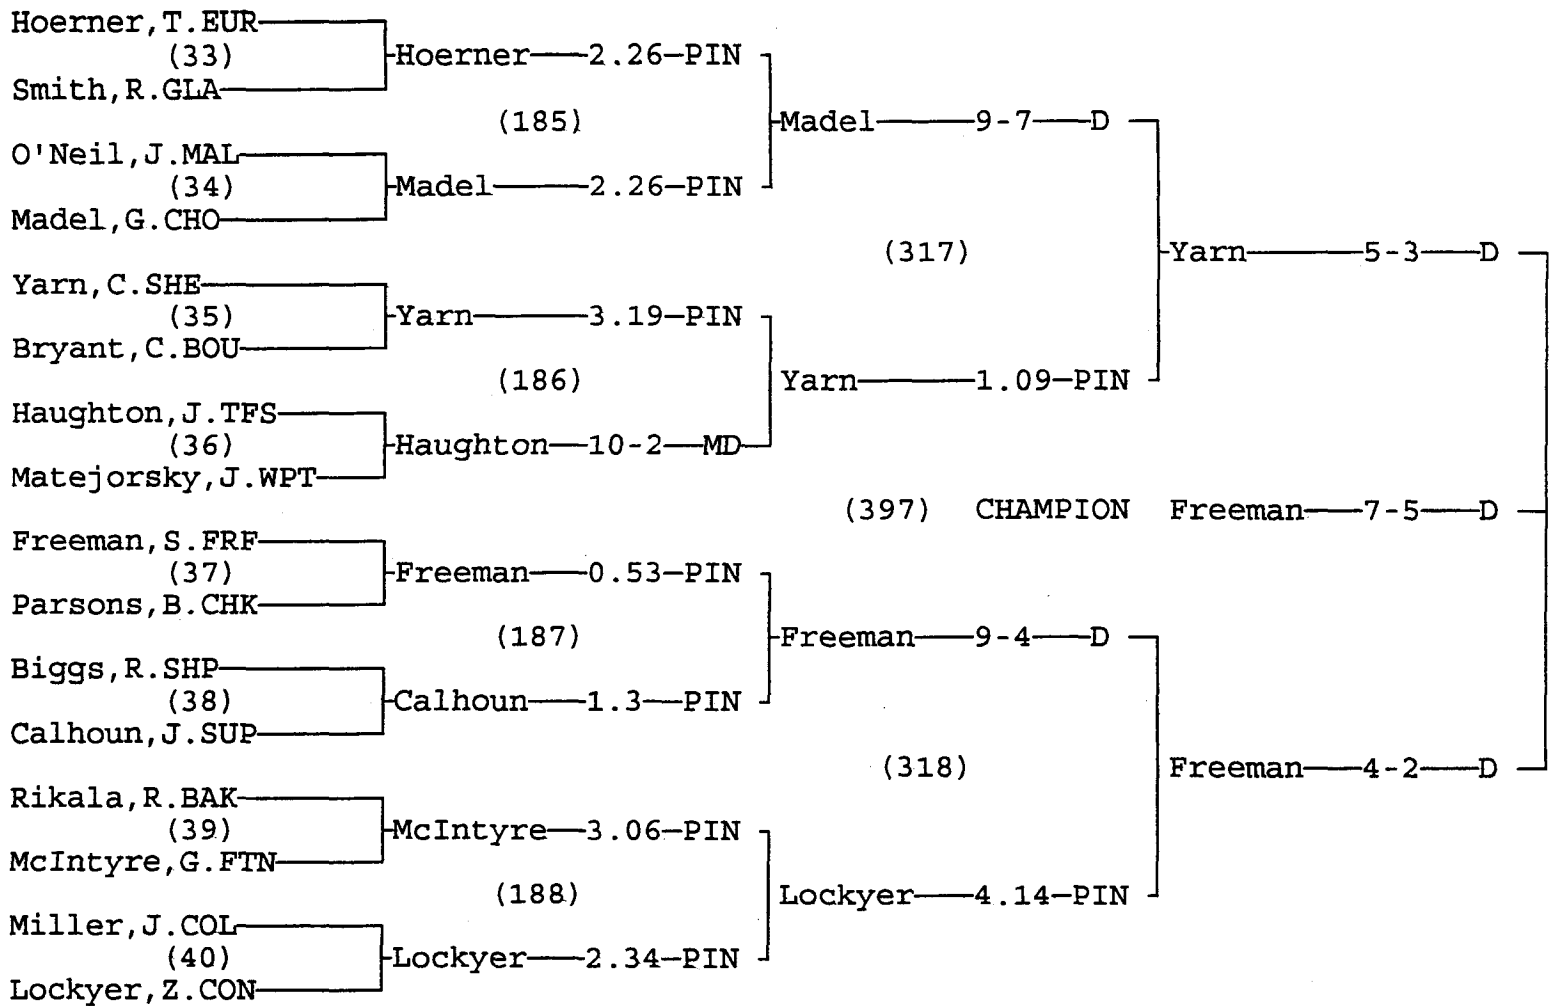

CHAMPIONS BRACKET 112 LB

CONSOLATION BRACKET 112 LB

2001 "B-C" State Wrestling Tournament

CHAMPIONS BRACKET 125 LB

CONSOLATION BRACKET 125 LB

2001 "B-C" State Wrestling Tournament

CHAMPIONS BRACKET 130 LB

CONSOLATION BRACKET 130 LB