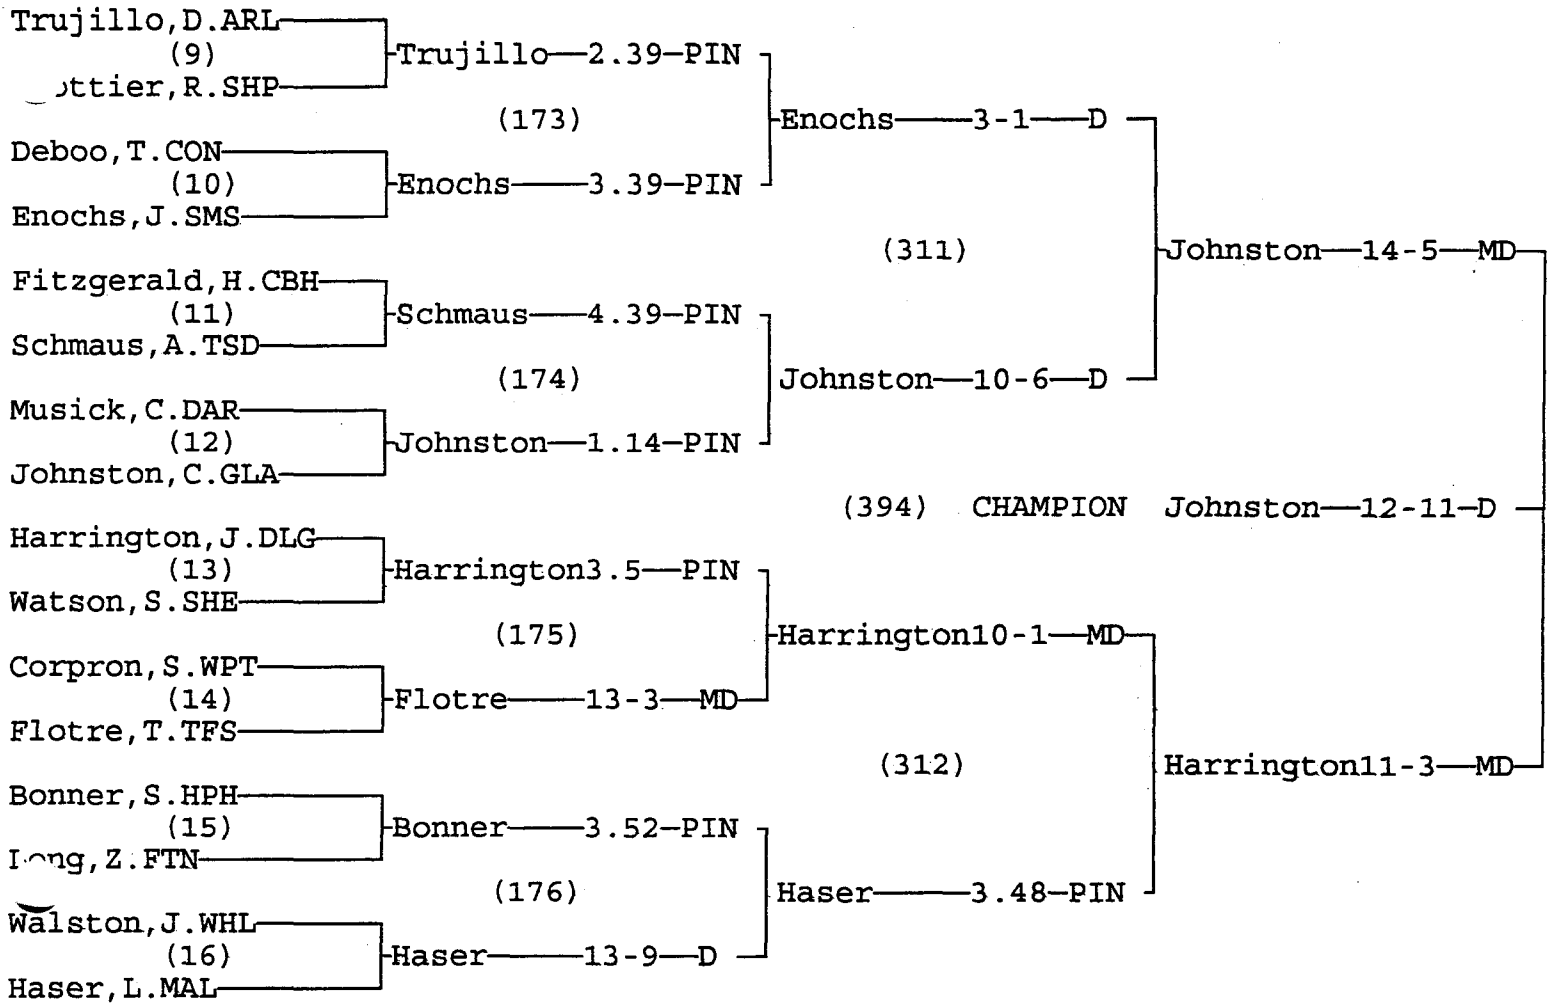

2001 "B-C" State Wrestling Tournament

CHAMPIONS BRACKET 105 LB