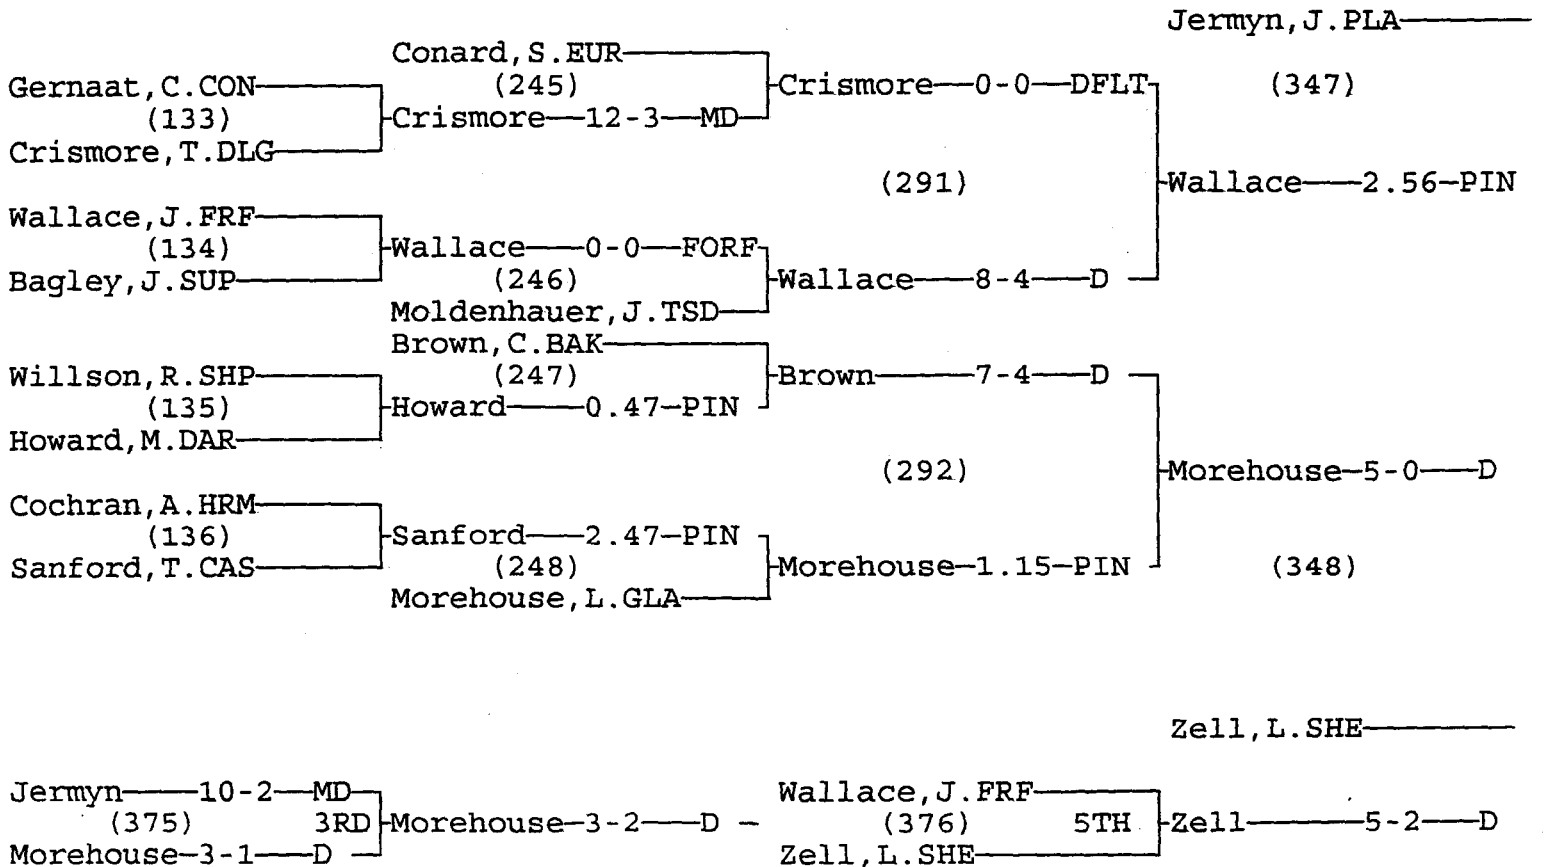

CONSOLATION BRACKET 130 LB