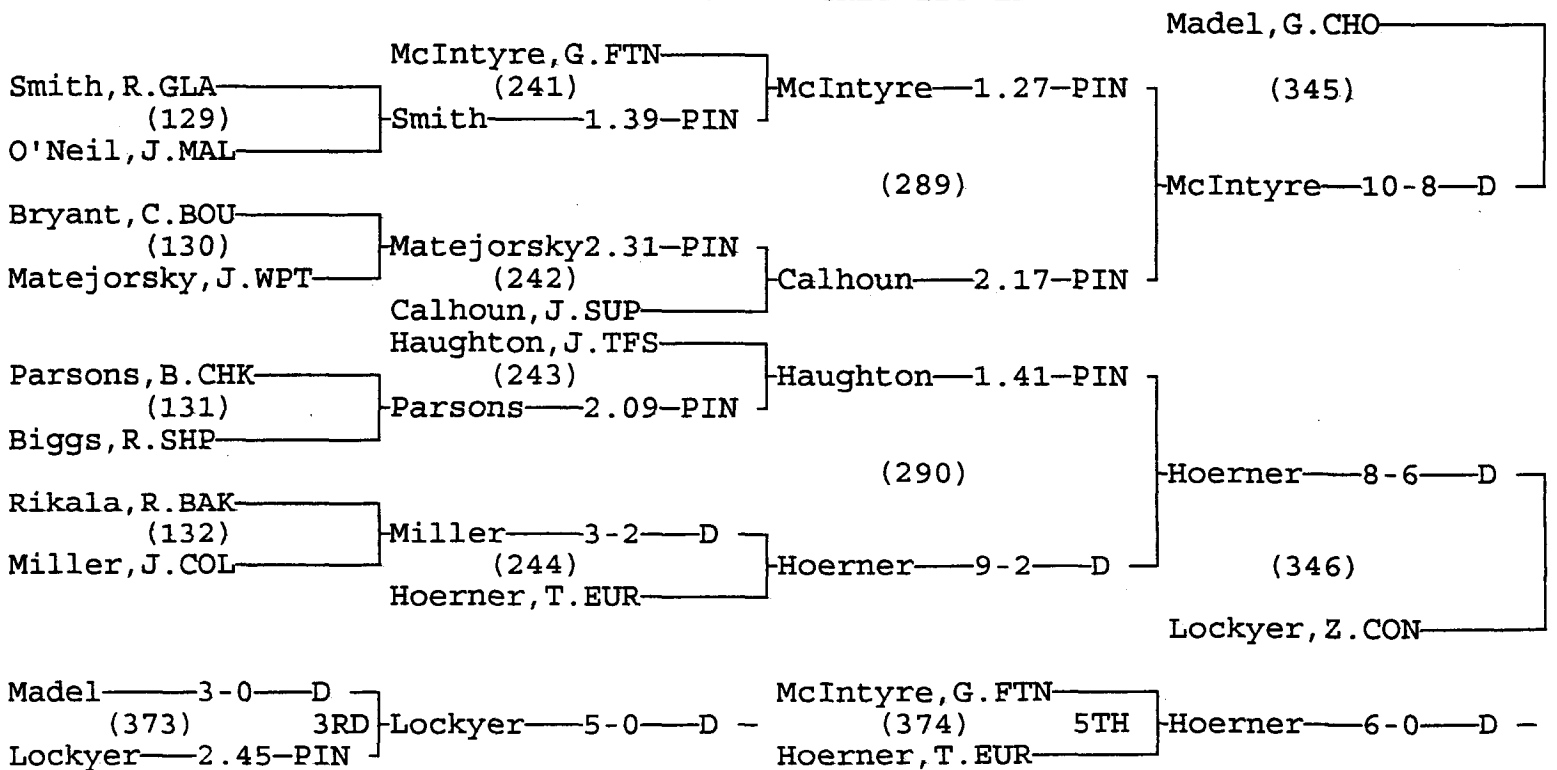

CHAMPIONS BRACKET 112 LB

CONSOLATION BRACKET 112 LB

2001 "B-C" State Wrestling Tournament

CHAMPIONS BRACKET 125 LB

CONSOLATION BRACKET 125 LB

2001 "B-C" State Wrestling Tournament

CHAMPIONS BRACKET 130 LB

CONSOLATION BRACKET 130 LB