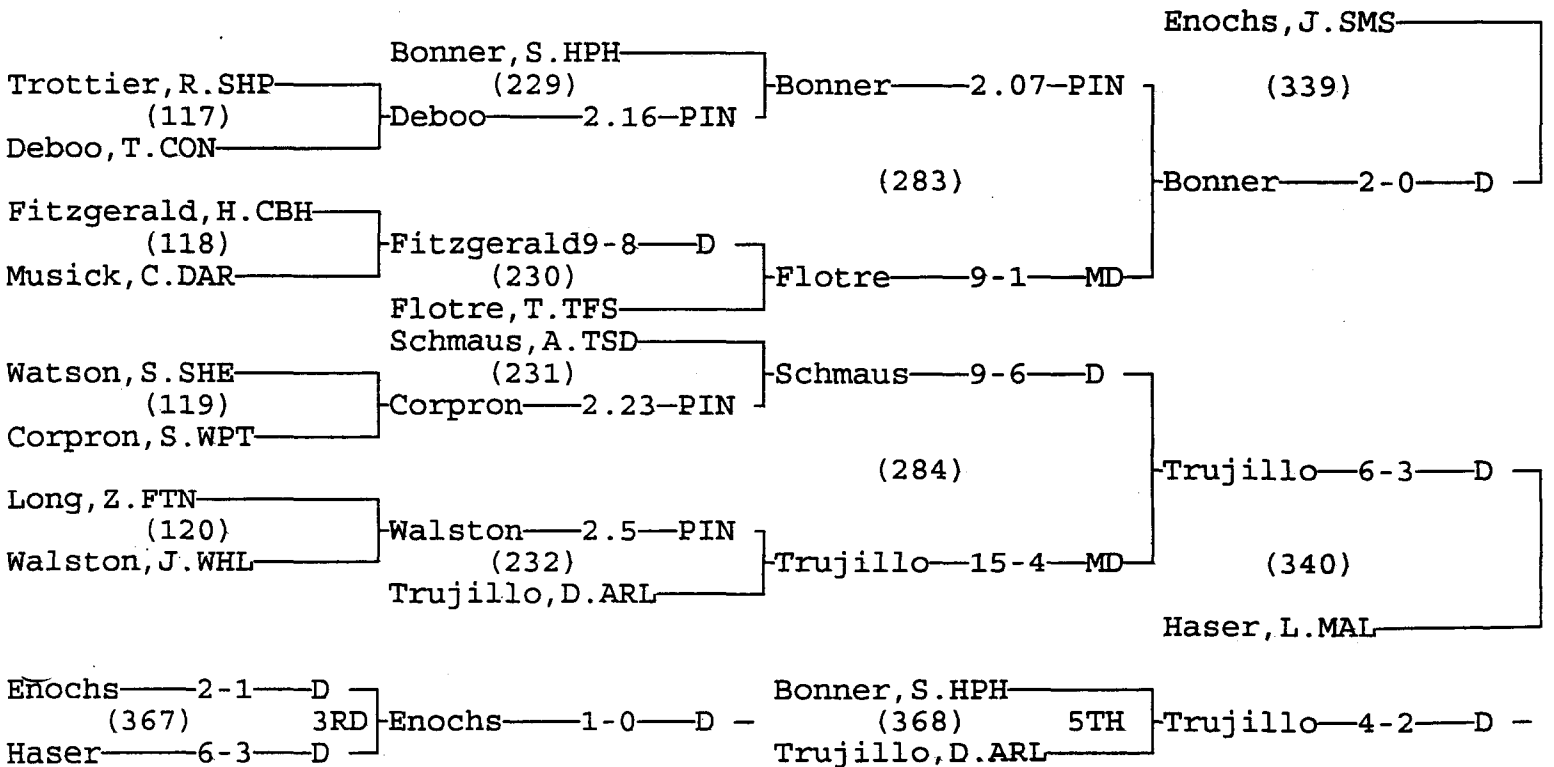

CONSOLATION BRACKET 105 LB