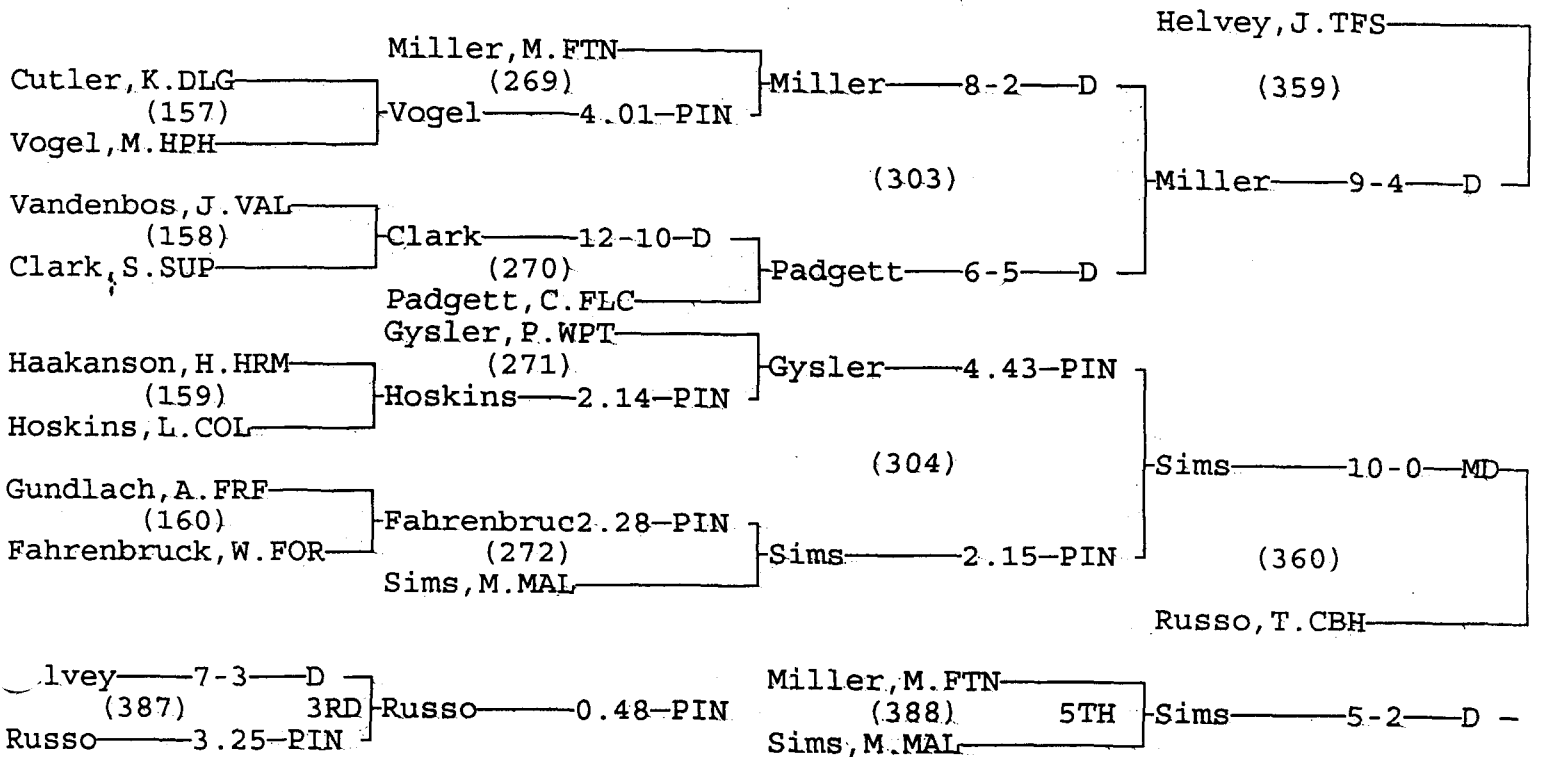

CHAMPIONS BRACKET 152 LB

CONSOLATION BRACKET 152 LB

2001 "B-C" State Wrestling Tournament

CHAMPIONS BRACKET 160 LB

CONSOLATION BRACKET 160 LB

2001 "B-C" State Wrestling Tournament

CHAMPIONS BRACKET 171 LB

CONSOLATION BRACKET 171 LB