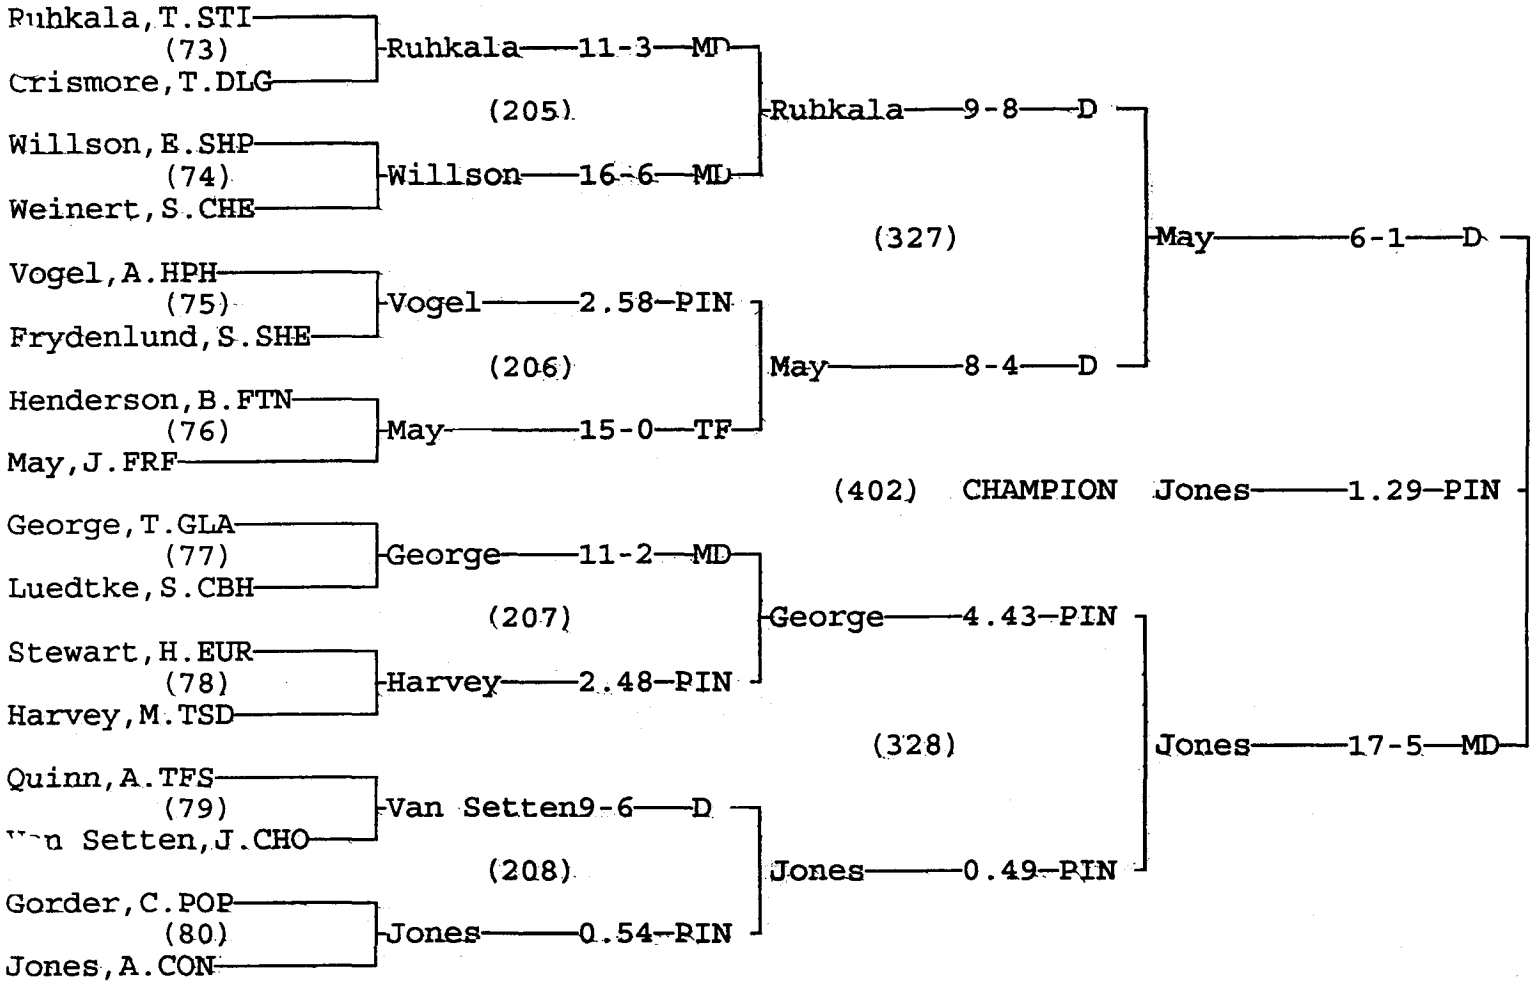

2001 "B-C" State Wrestling Tournament

CHAMPIONS BRACKET 152 LB