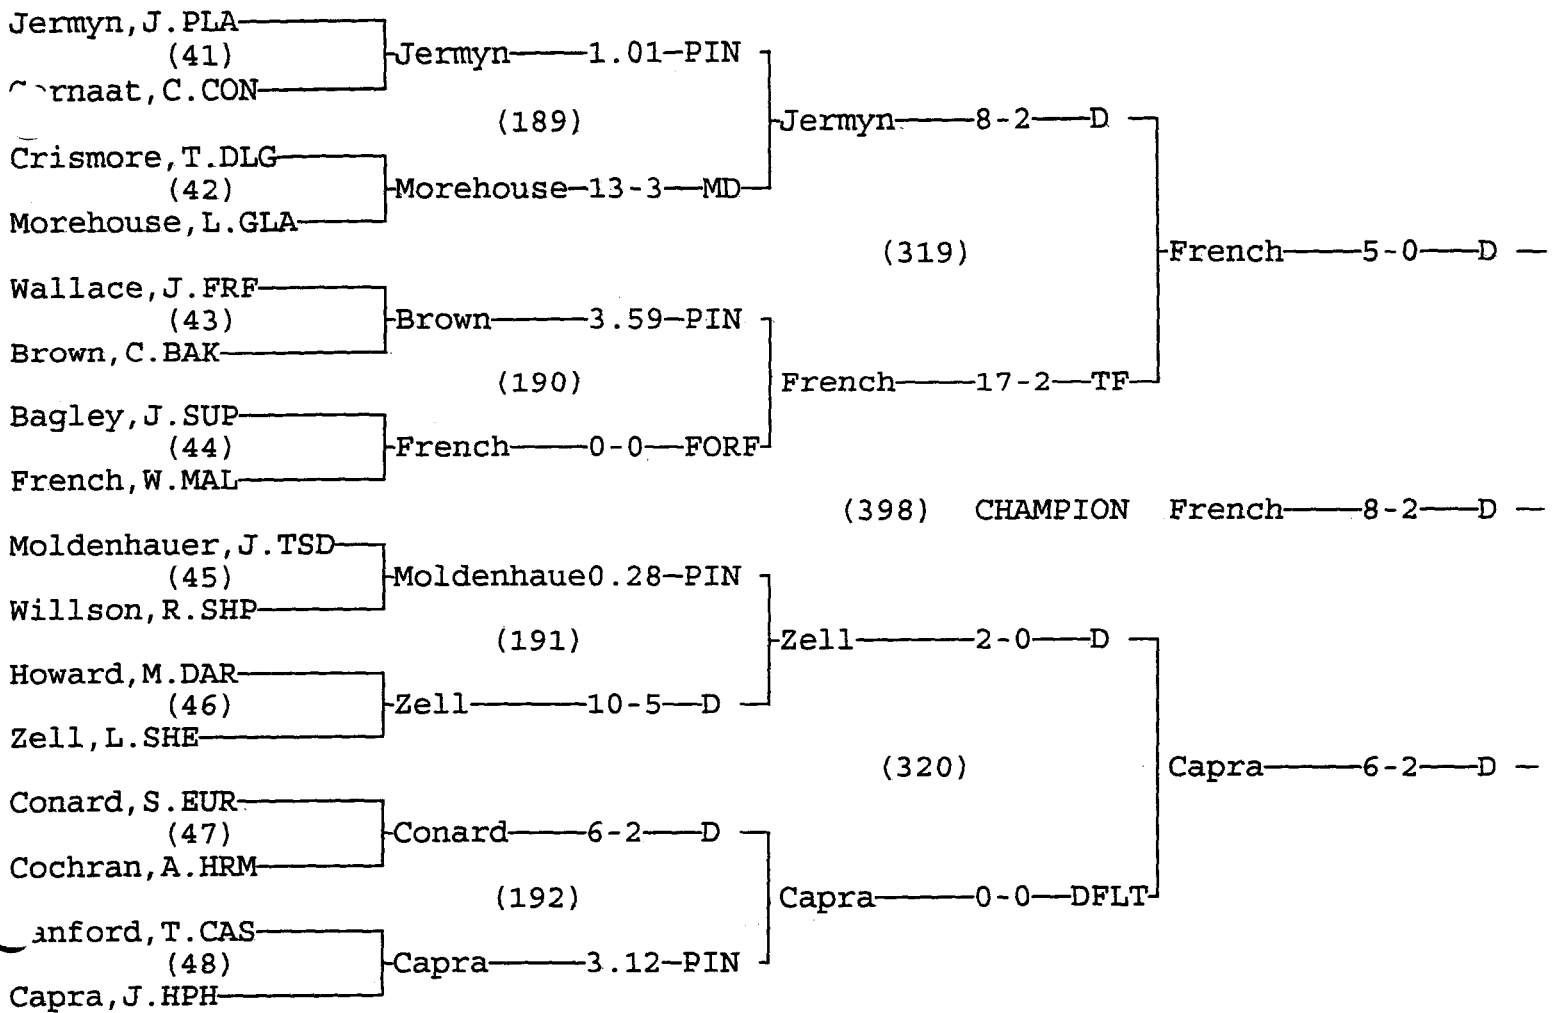

2001 "B-C" State Wrestling Tournament

CHAMPIONS BRACKET 130 LB