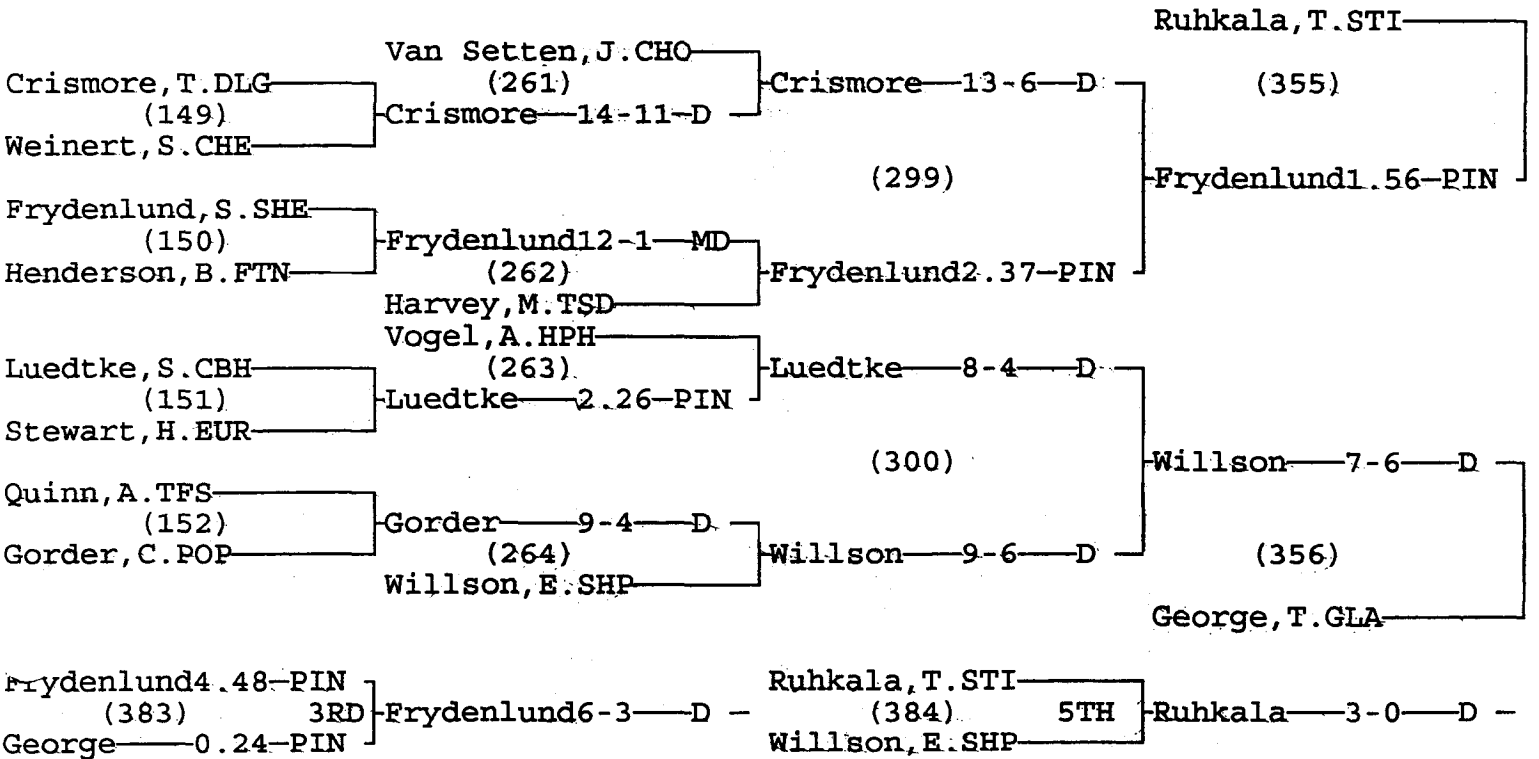

CONSOLATION BRACKET 152 LB