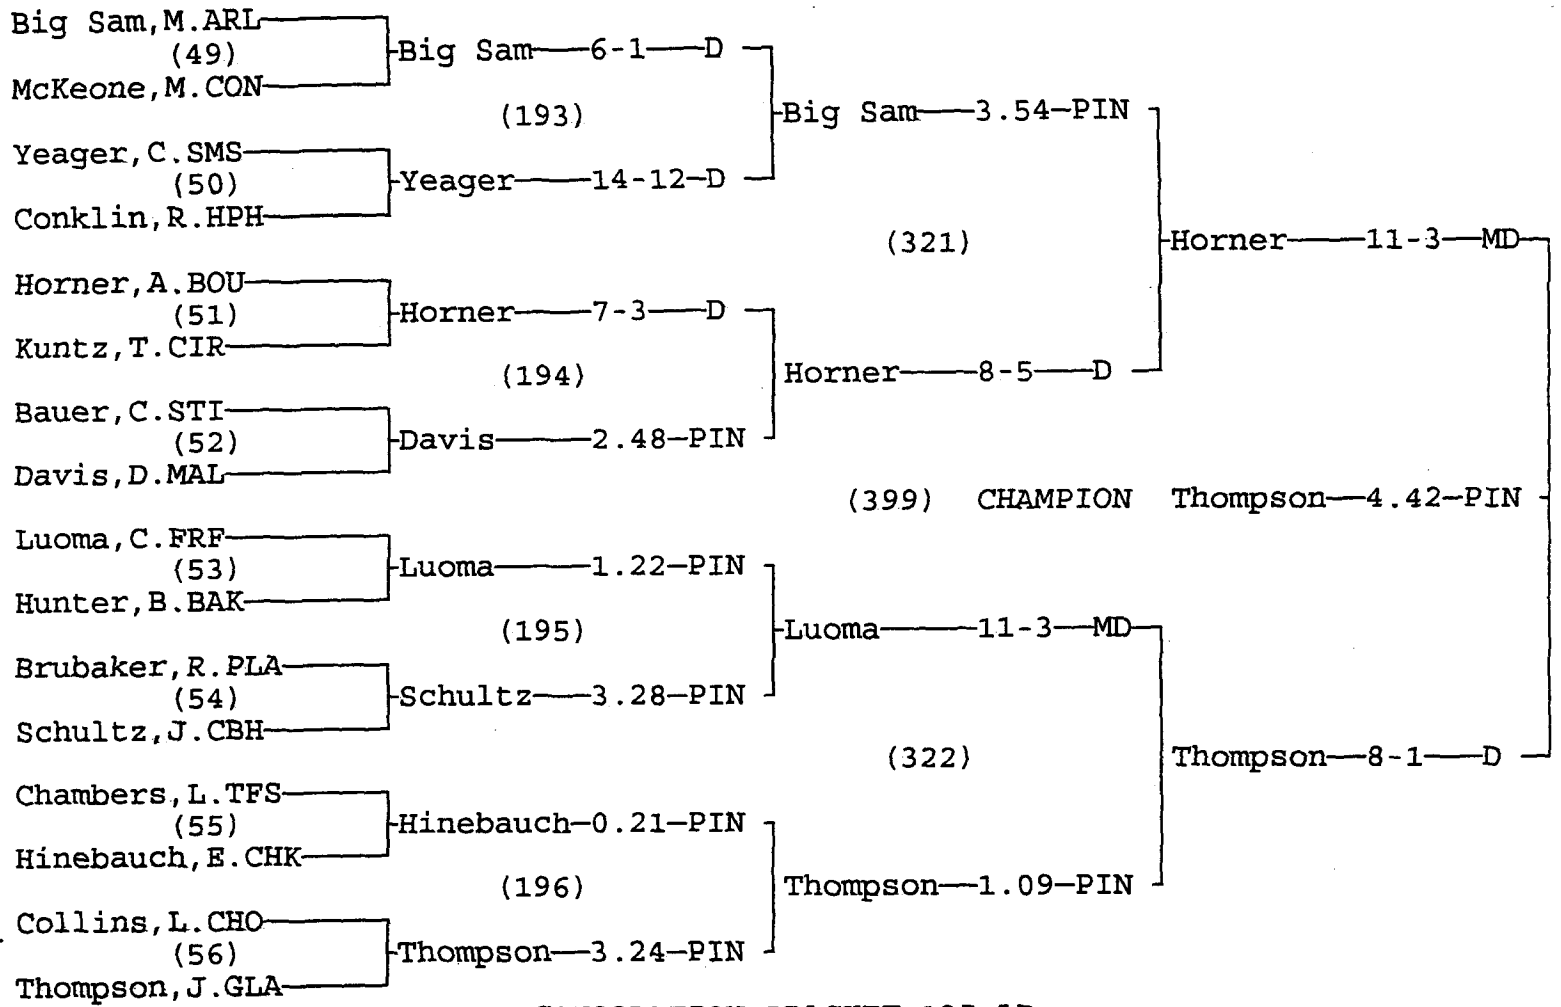

2001 "B-C" State Wrestling Tournament

CHAMPIONS BRACKET 135 LB