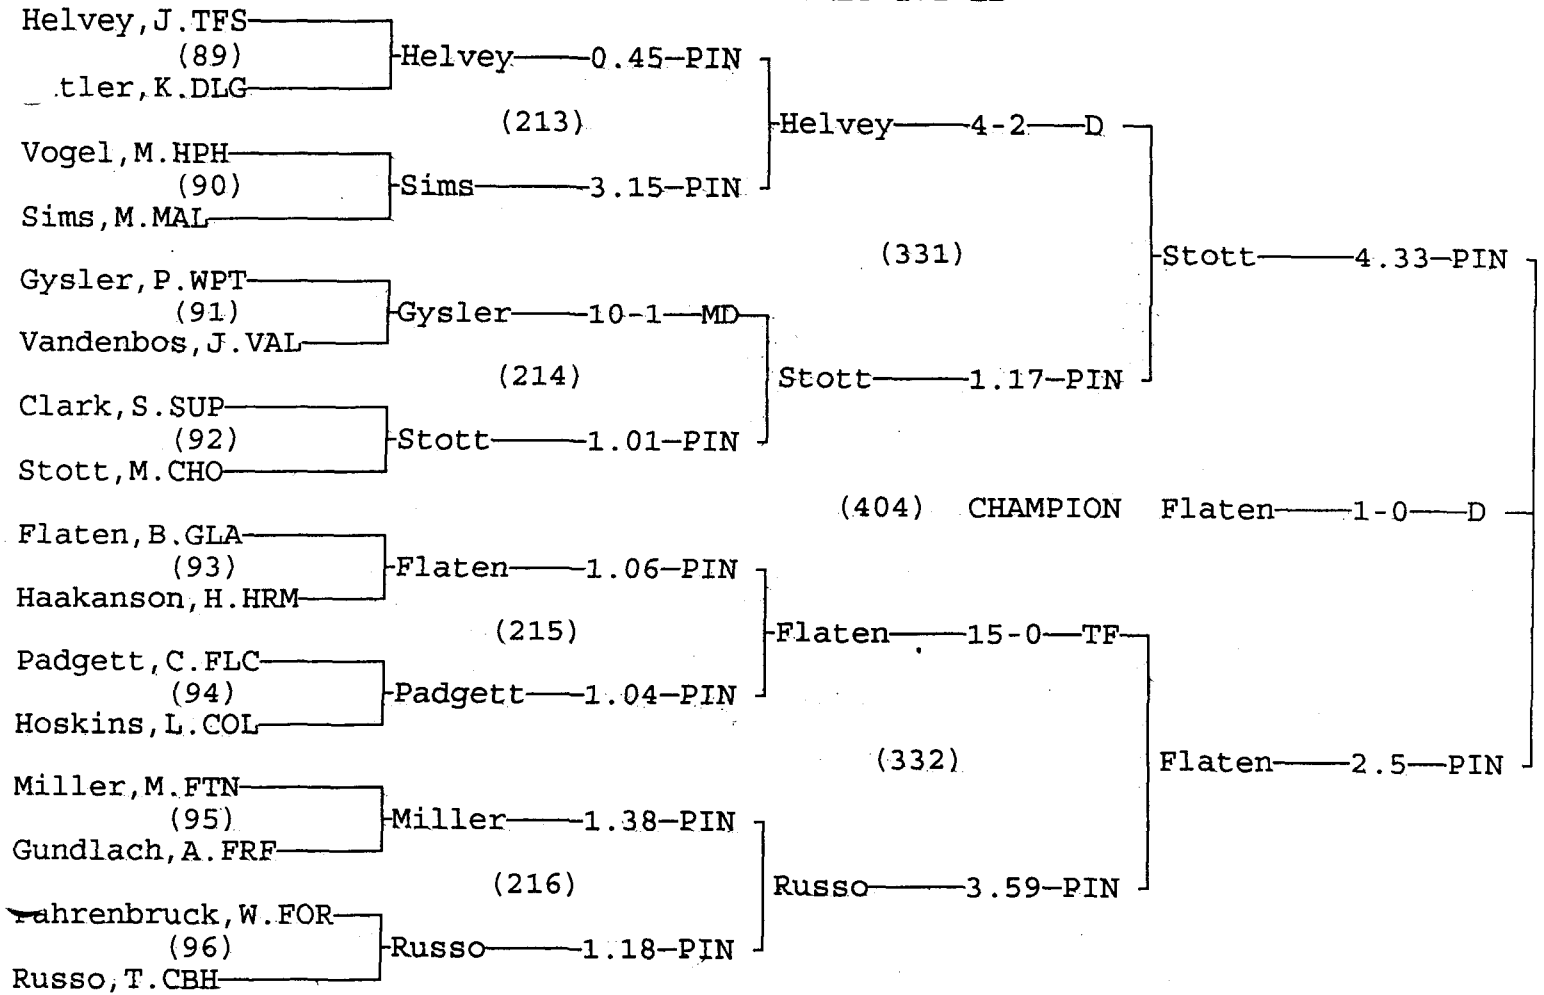

CHAMPIONS BRACKET 152 LB

CONSOLATION BRACKET 152 LB

2001 "B-C" State Wrestling Tournament

CHAMPIONS BRACKET 160 LB

CONSOLATION BRACKET 160 LB

2001 "B-C" State Wrestling Tournament

CHAMPIONS BRACKET 171 LB

CONSOLATION BRACKET 171 LB