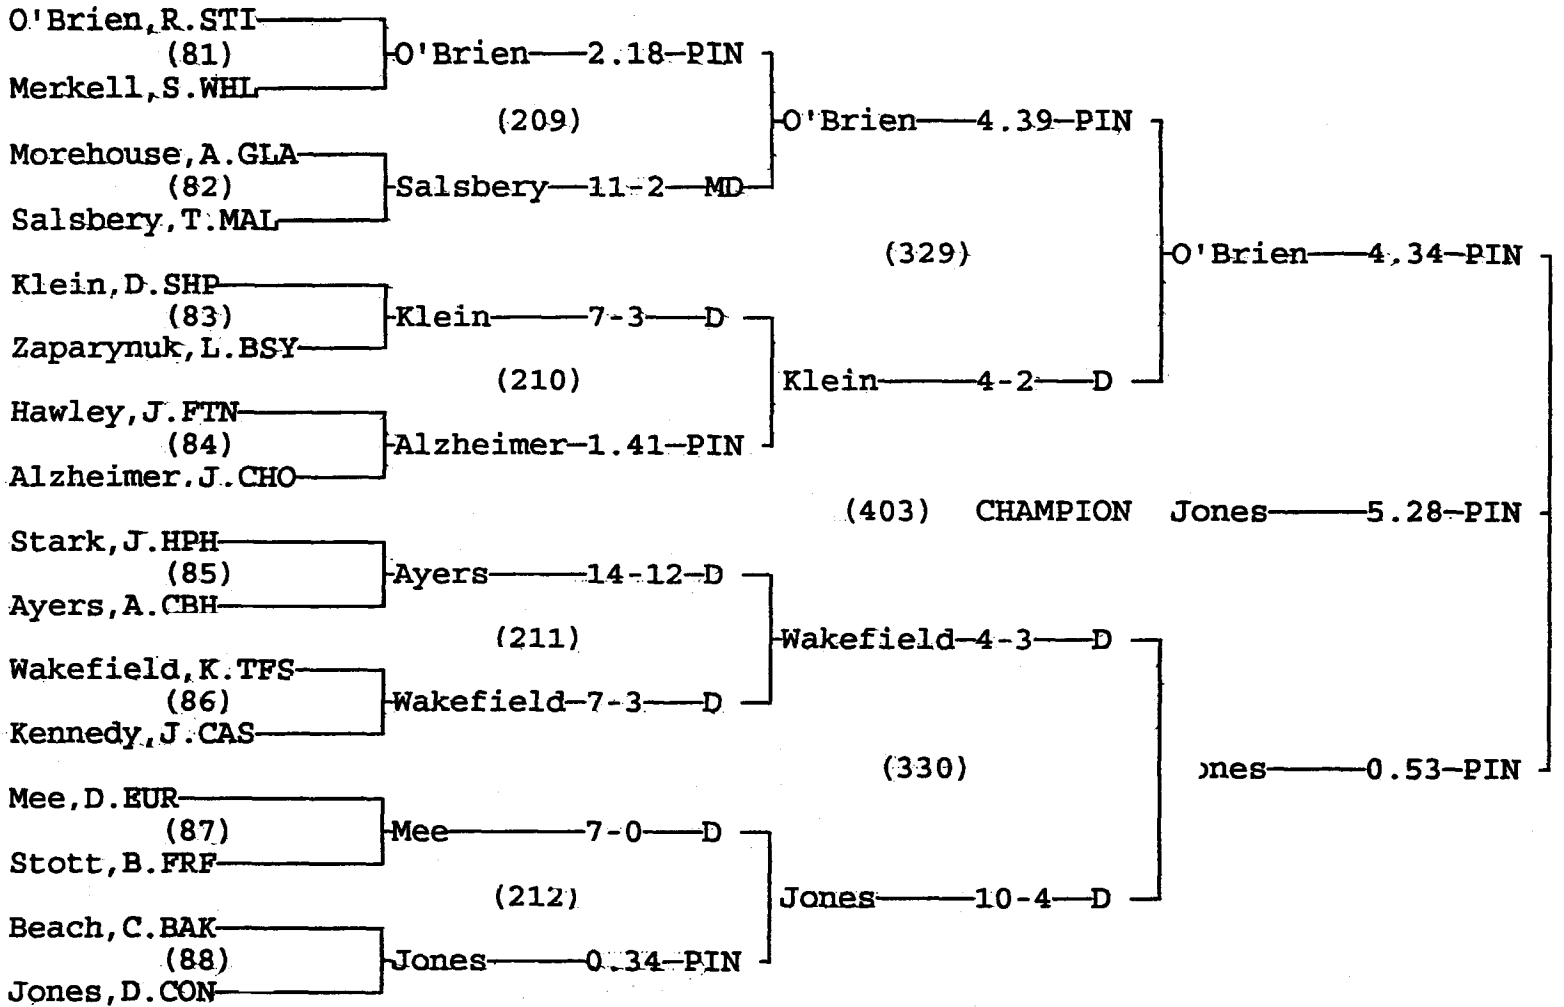

CHAMPIONS BRACKET 152 LB

CONSOLATION BRACKET 152 LB

2001 "B-C" State Wrestling Tournament

CHAMPIONS BRACKET 160 LB

CONSOLATION BRACKET 160 LB

2001 "B-C" State Wrestling Tournament

CHAMPIONS BRACKET 171 LB

CONSOLATION BRACKET 171 LB