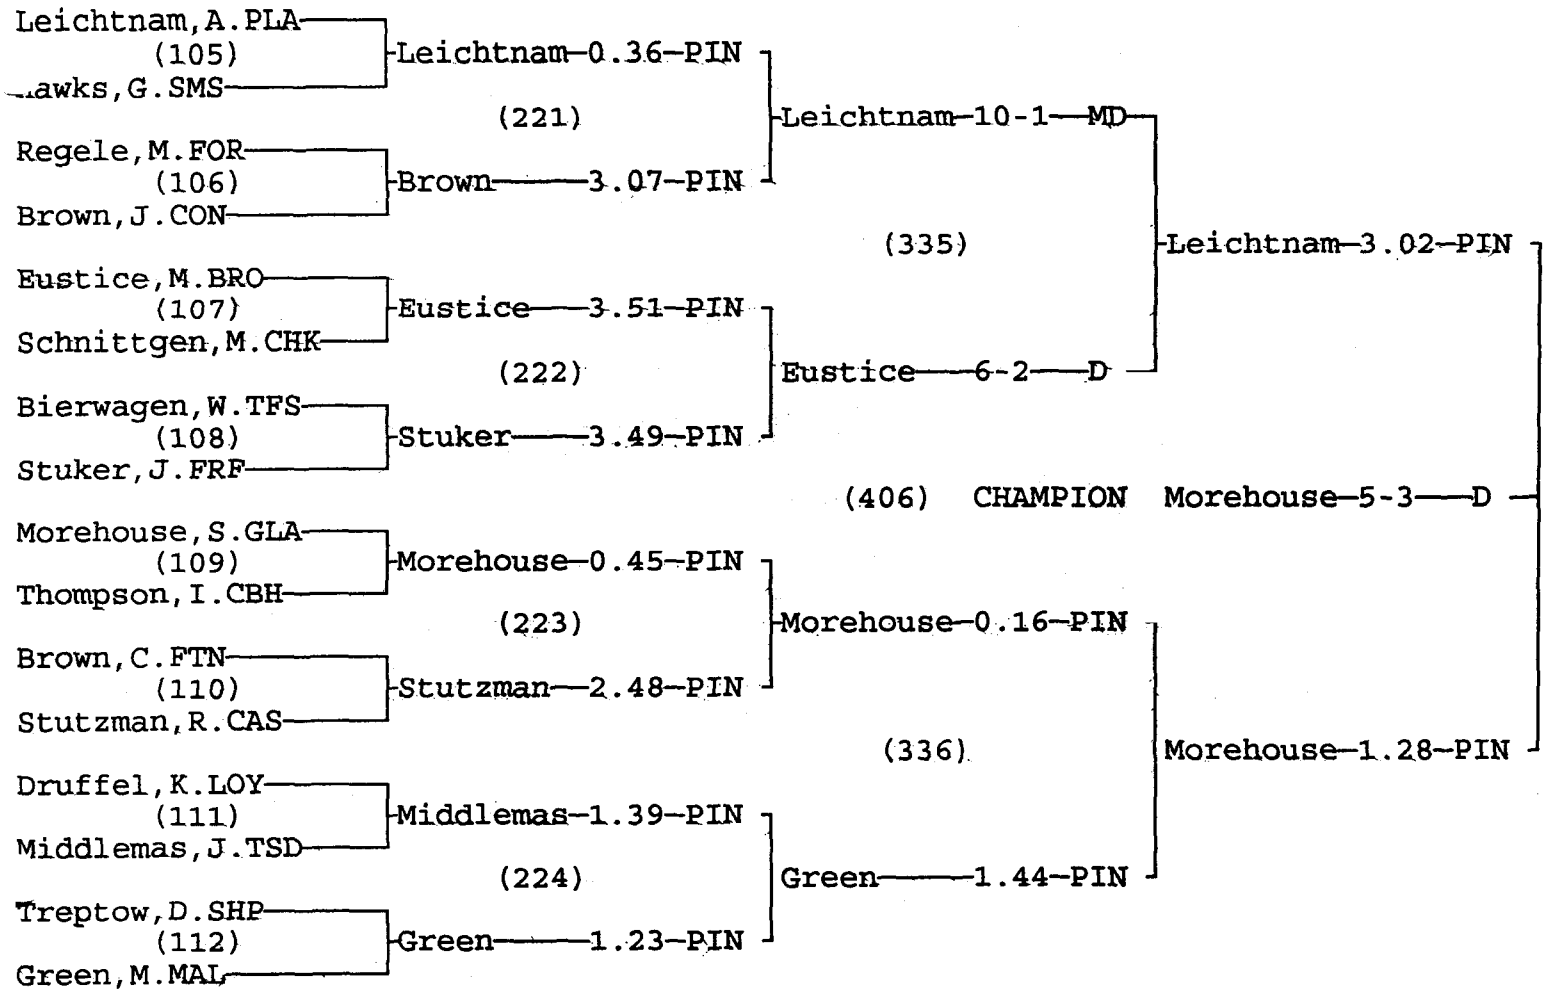

2001 "B-C" State Wrestling Tournament

CHAMPIONS BRACKET Unlimited