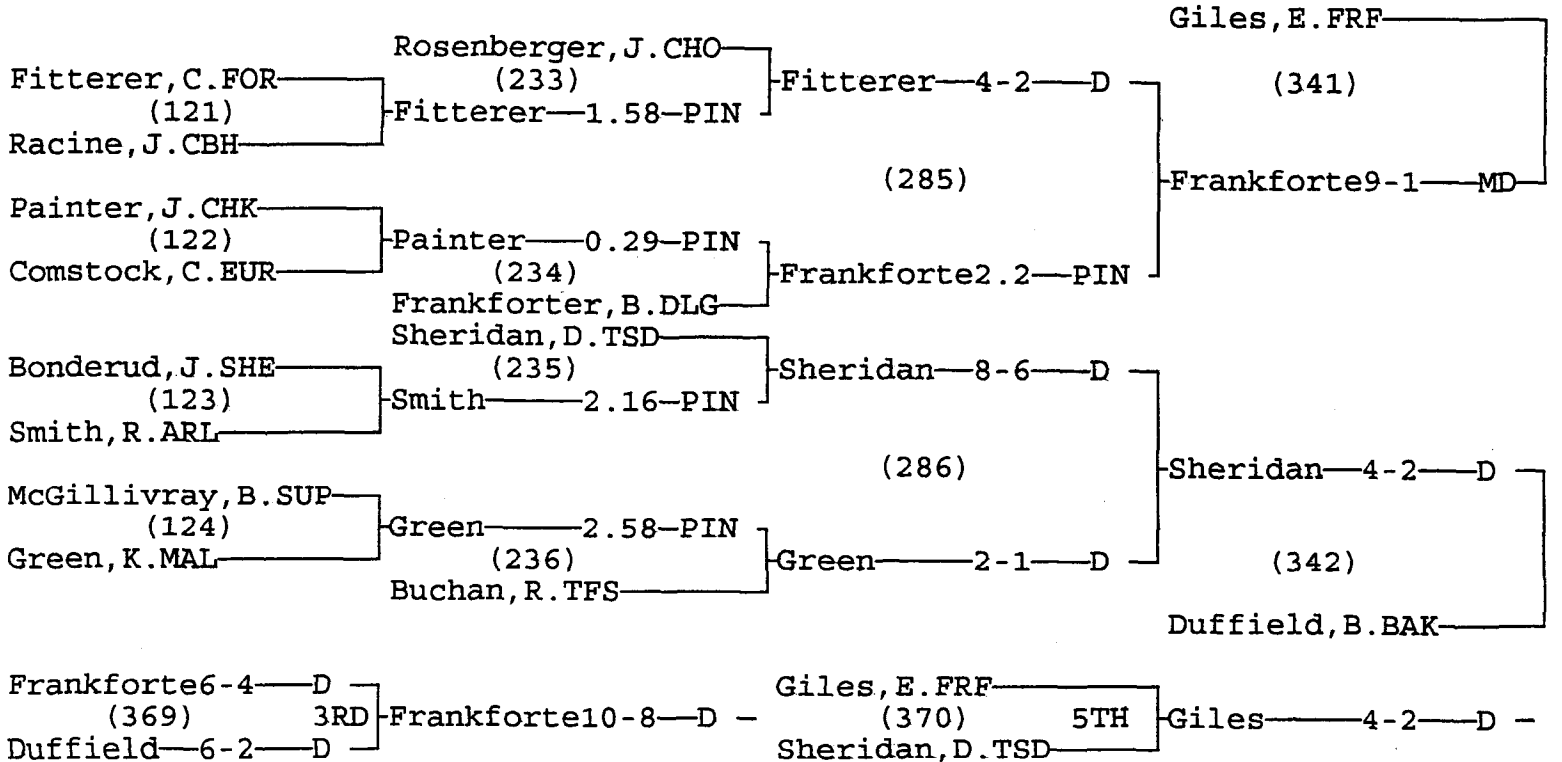

CONSOLATION BRACKET 112 LB