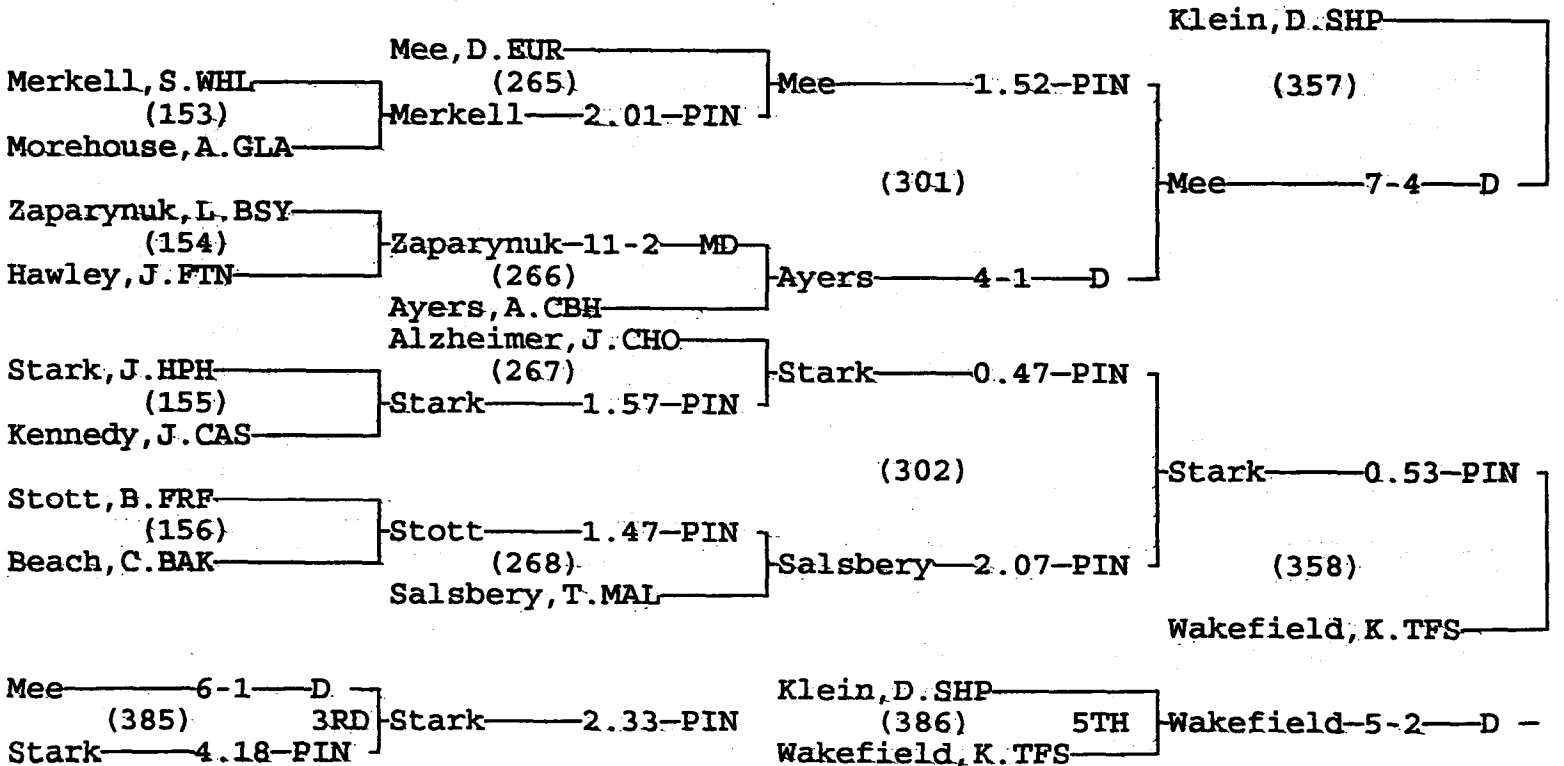

CHAMPIONS BRACKET 152 LB

CONSOLATION BRACKET 152 LB

2001 "B-C" State Wrestling Tournament

CHAMPIONS BRACKET 160 LB

CONSOLATION BRACKET 160 LB

2001 "B-C" State Wrestling Tournament

CHAMPIONS BRACKET 171 LB

CONSOLATION BRACKET 171 LB