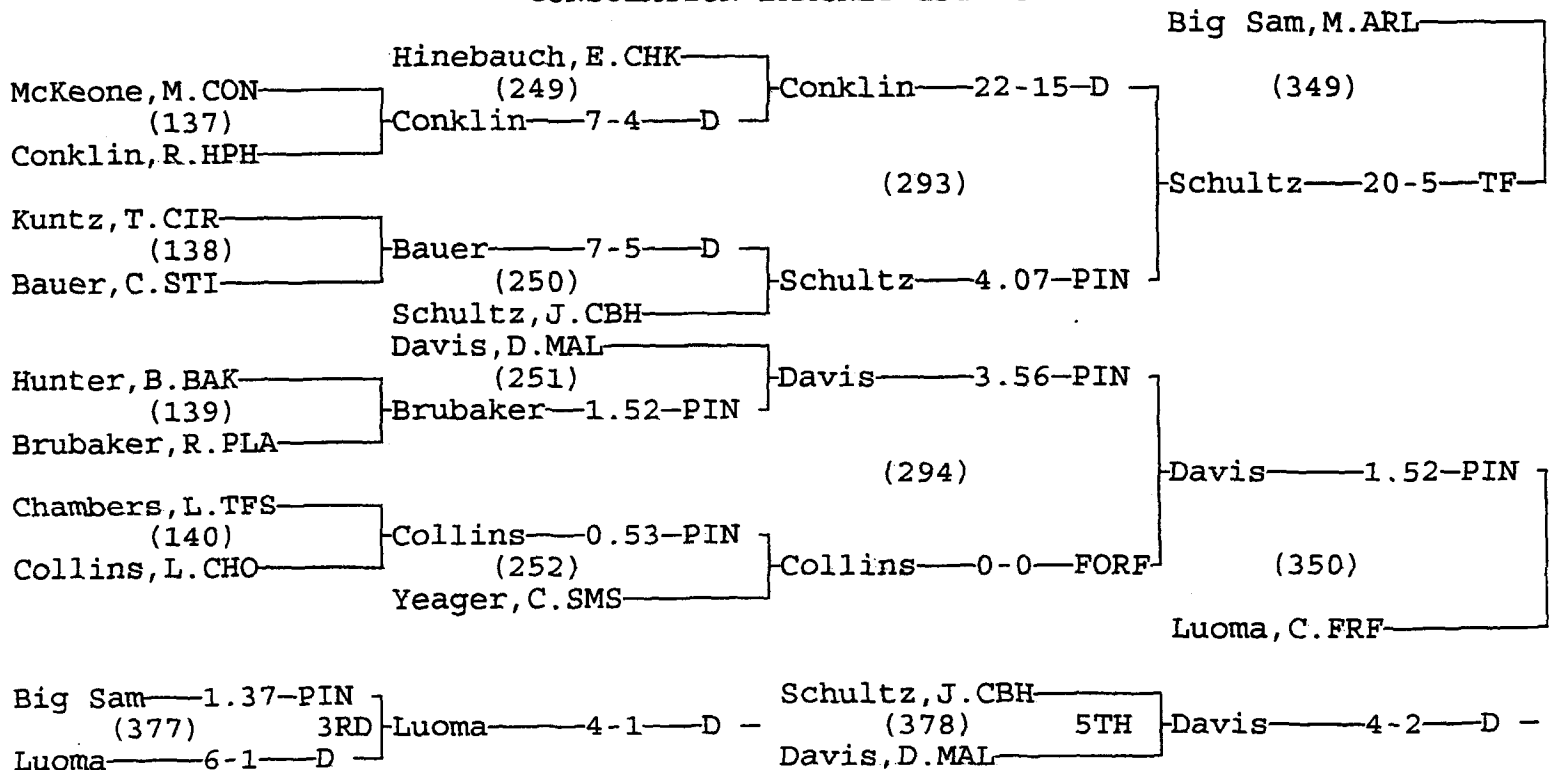

CONSOLATION BRACKET 135 LB