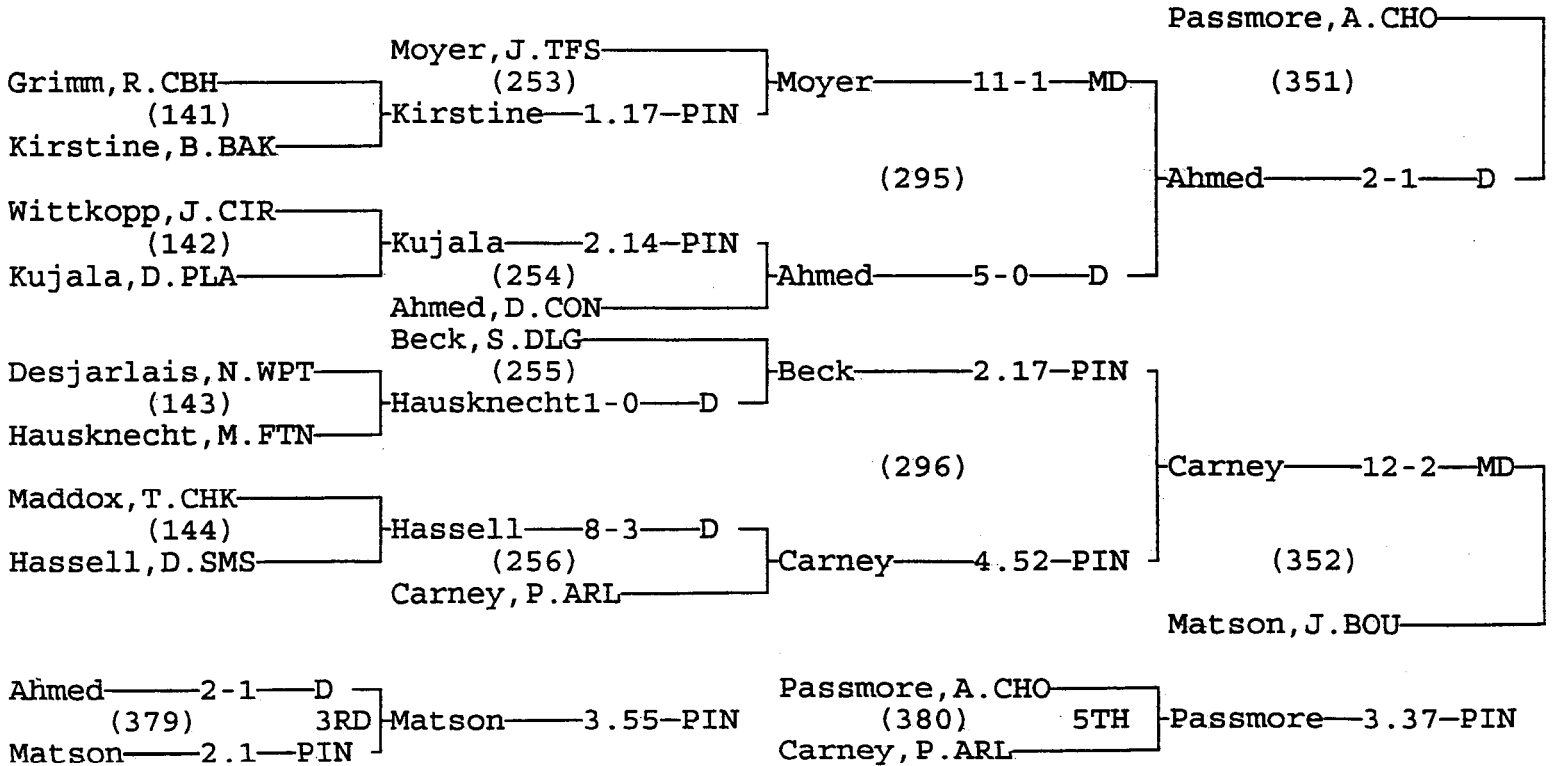

2001 "B-C" State Wrestling Tournament

CHAMPIONS BRACKET 135 LB

CONSOLATION BRACKET 135 LB

2001 "B-C" State Wrestling Tournament

CHAMPIONS BRACKET 140 LB

CONSOLATION BRACKET 140 LB

2001 "B-C" State Wrestling Tournament