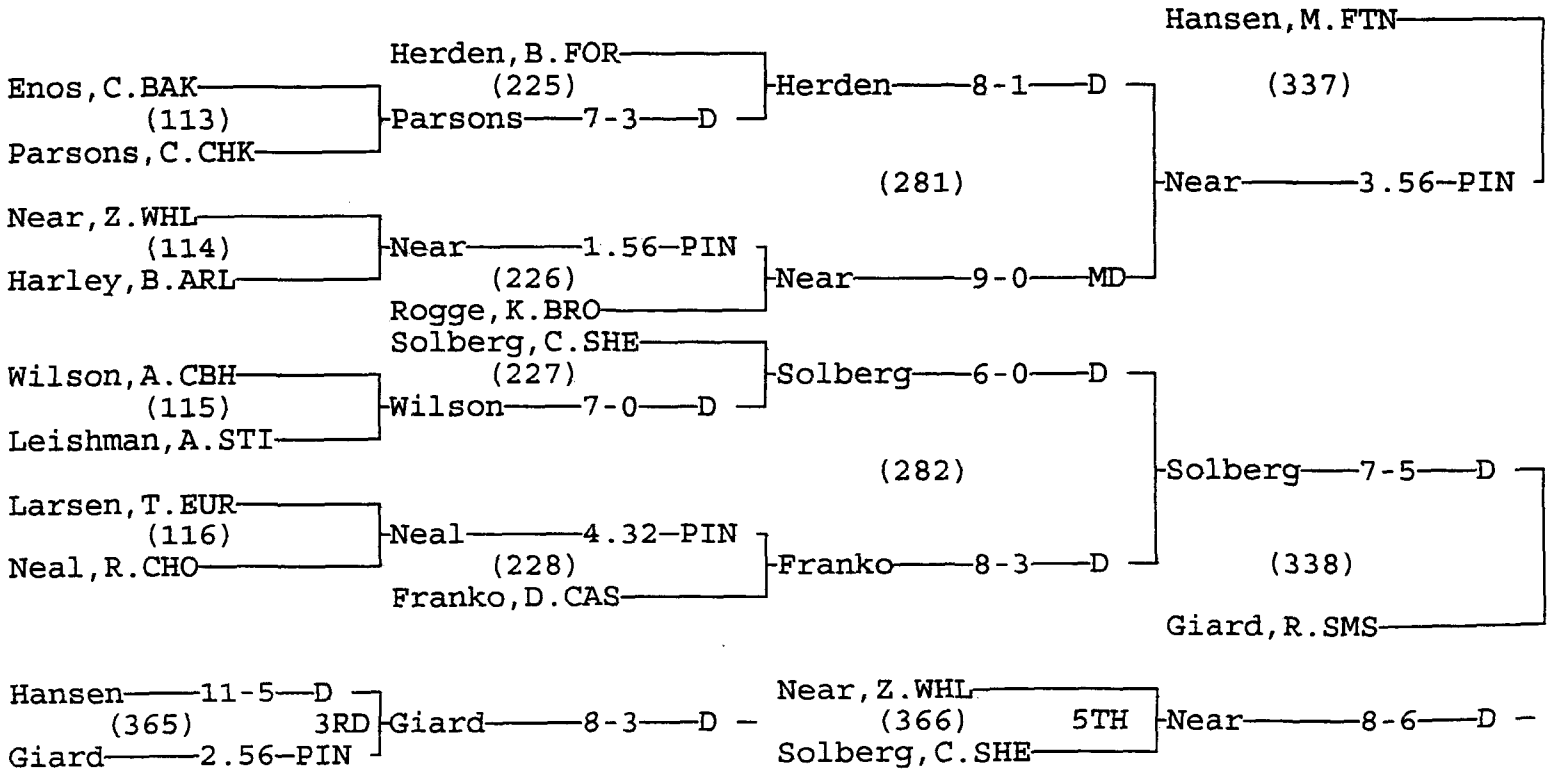

CONSOLATION BRACKET 98 LB