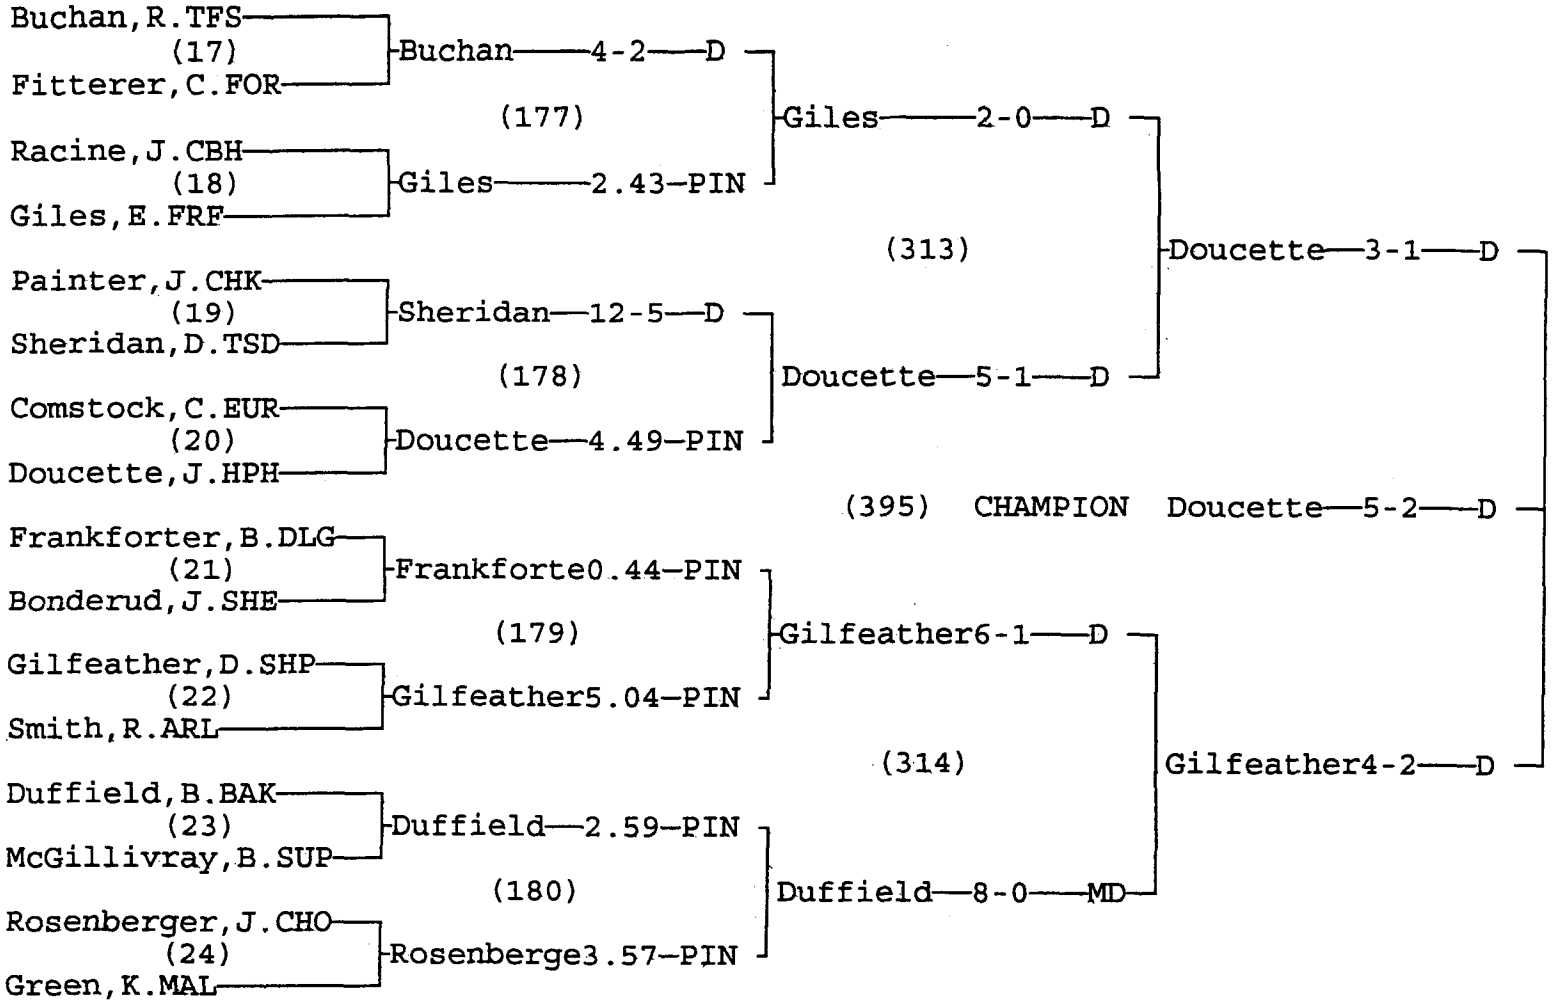

2001 "B-C" State Wrestling Tournament

CHAMPIONS BRACKET 112 LB