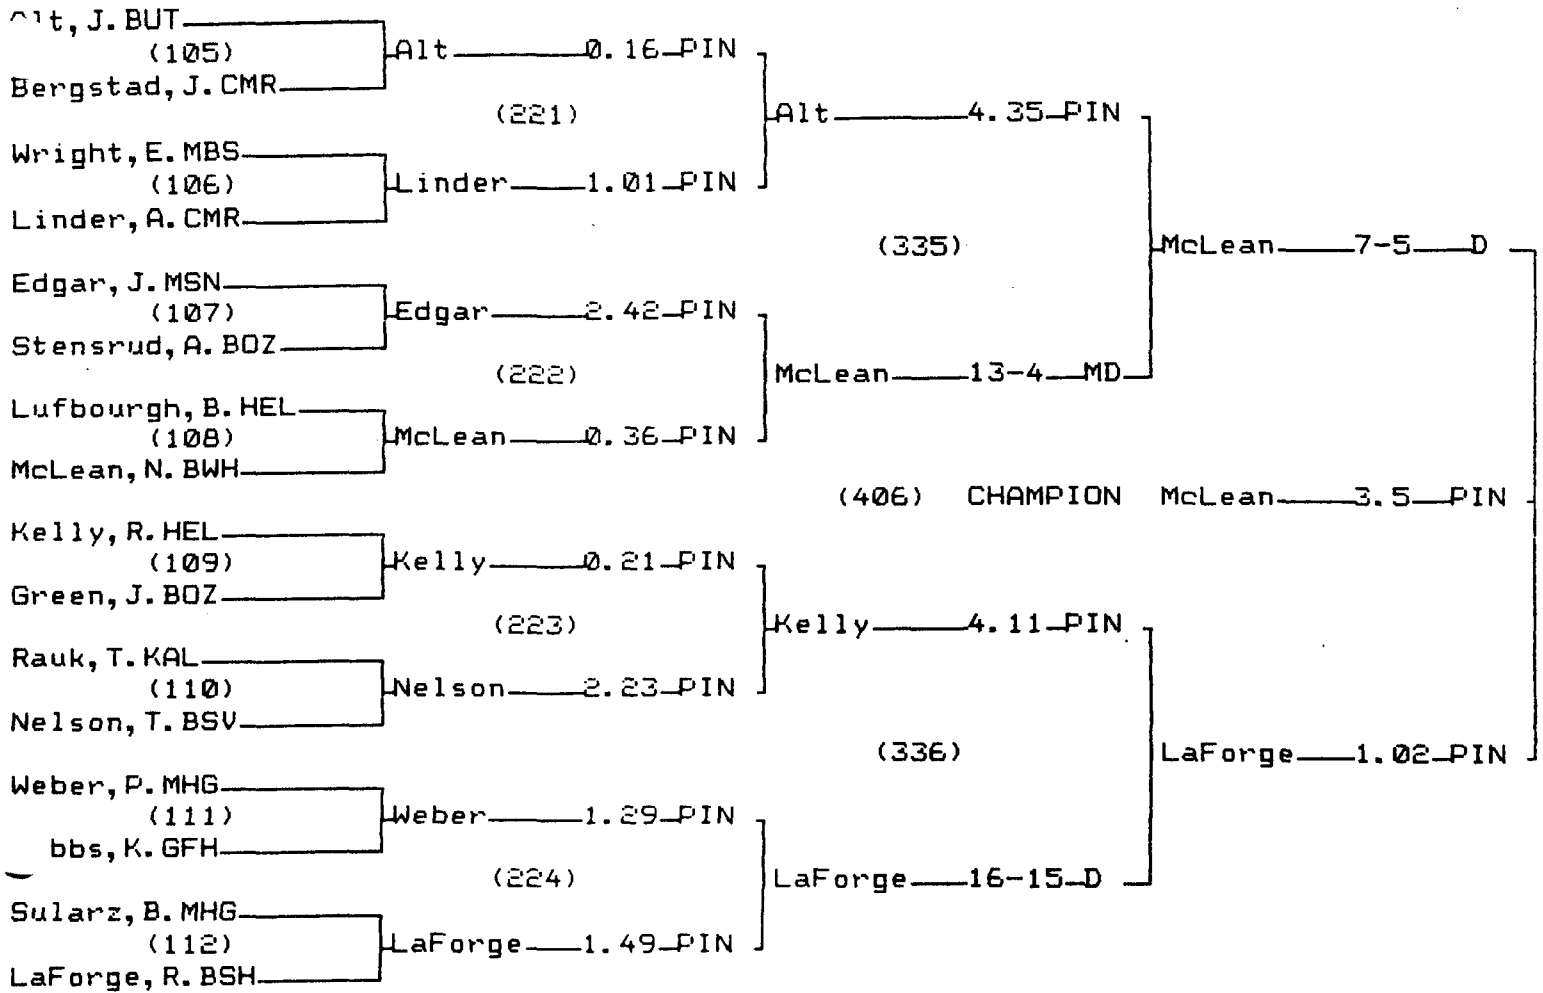

CHAMPIONS BRACKET 160 LB

CONSOLATION BRACKET 160 LB

2000 State "AA" Wrestling Tournament

CHAMPIONS BRACKET 171 LB

CONSOLATION BRACKET 171 LB

2000 State "AA" Wrestling Tournament

CHAMPIONS BRACKET Unlimited

CONSOLATION BRACKET Unlimited