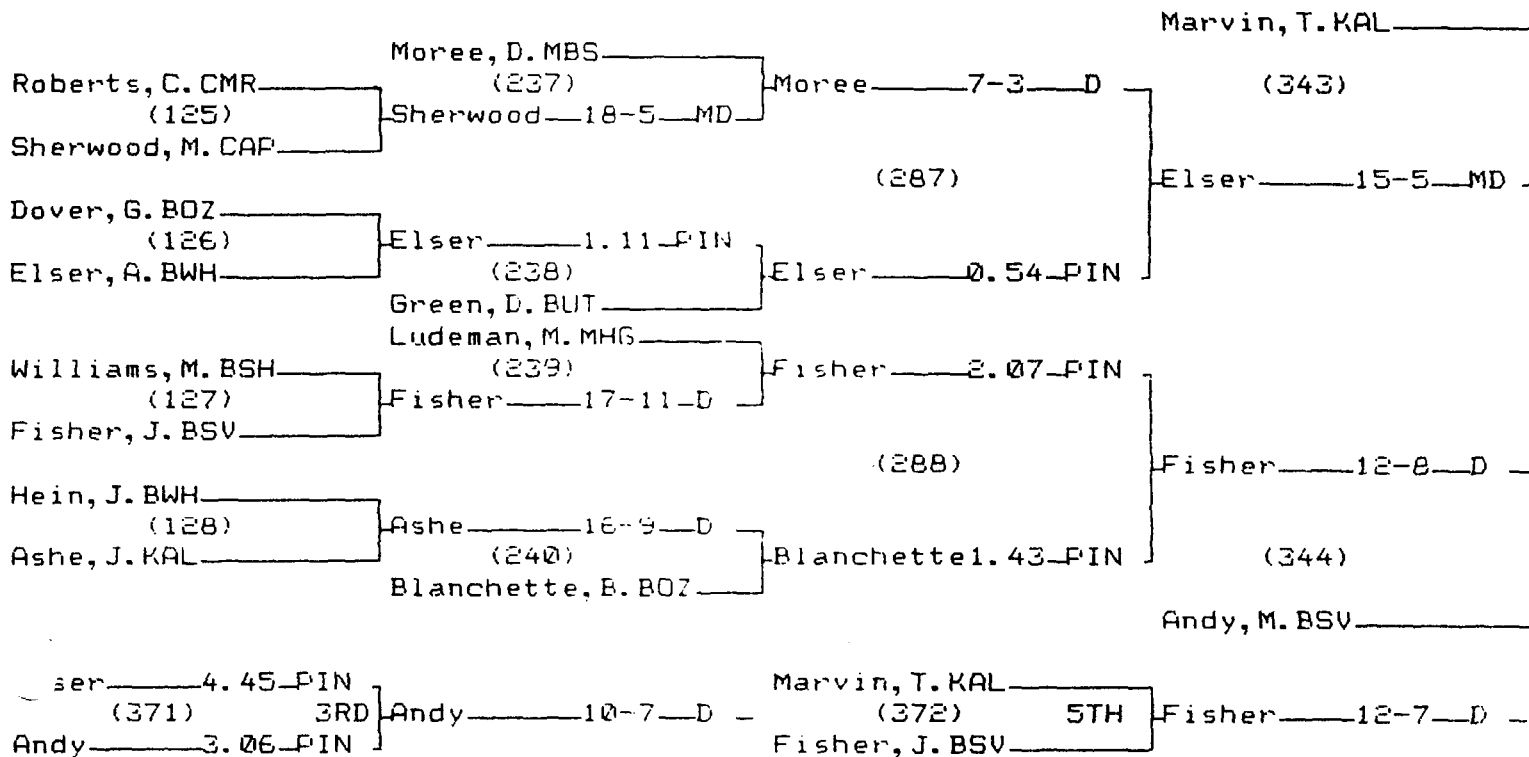

CONSOLATION BRACKET 119 LB