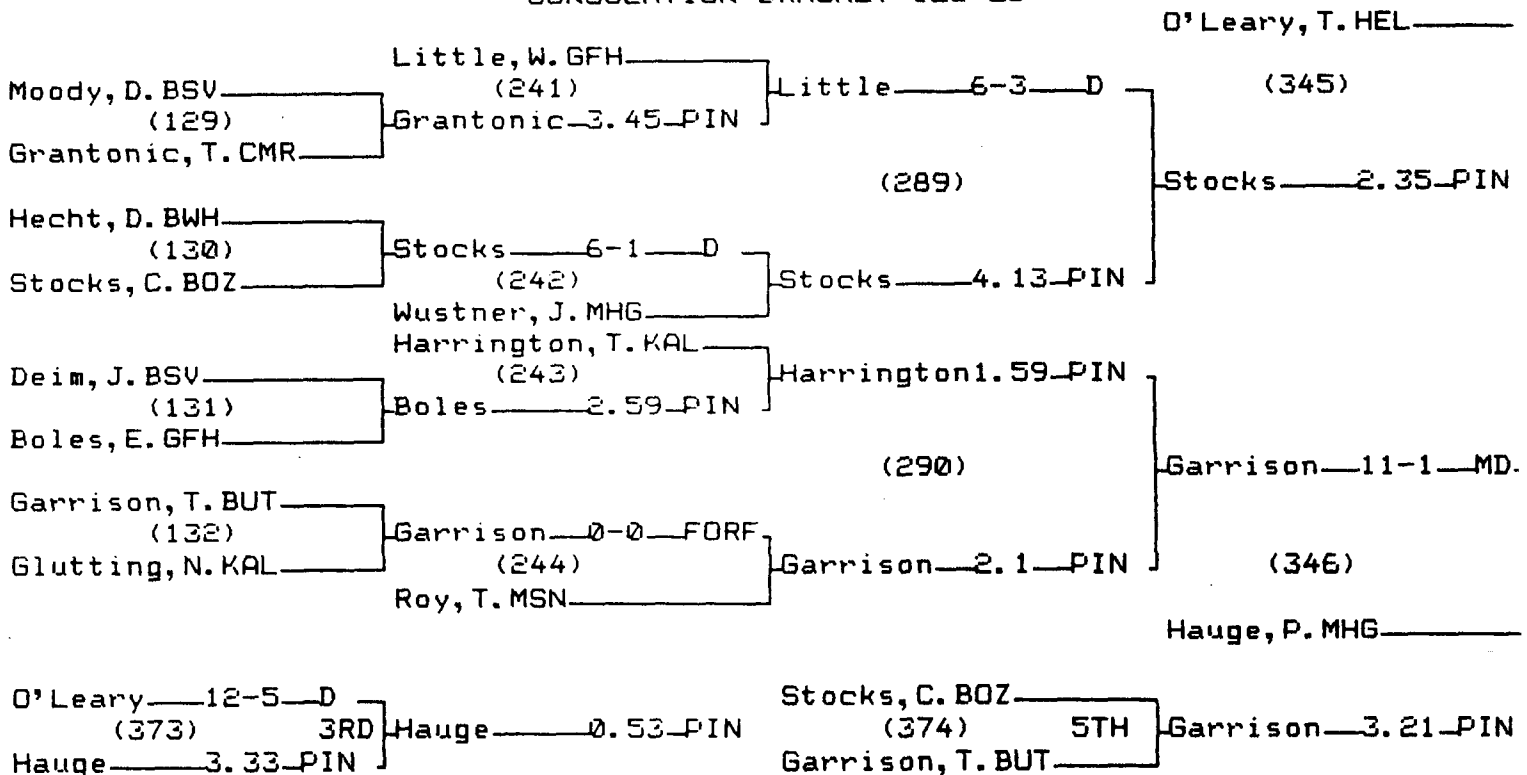

CHAMPIONS BRACKET 119 LB

CONSOLATION BRACKET 119 LB

2000 State "AA" Wrestling Tournament

CHAMPIONS BRACKET 125 LB

CONSOLATION BRACKET 125 LB

2000 State "AA" Wrestling Tournament

CHAMPIONS BRACKET 135 LB

CONSOLATION BRACKET 135 LB