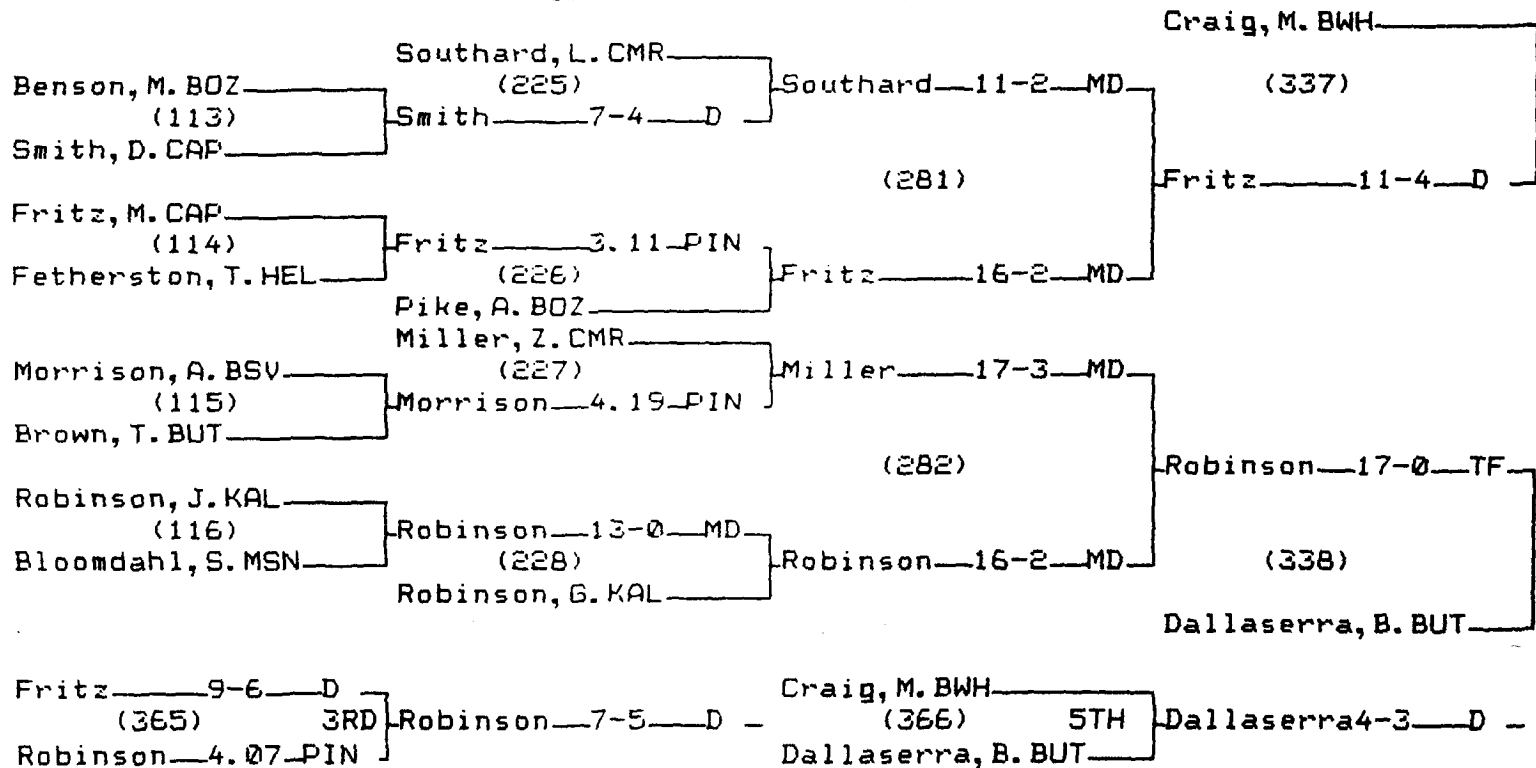

CONSOLATION BRACKET 98 LB