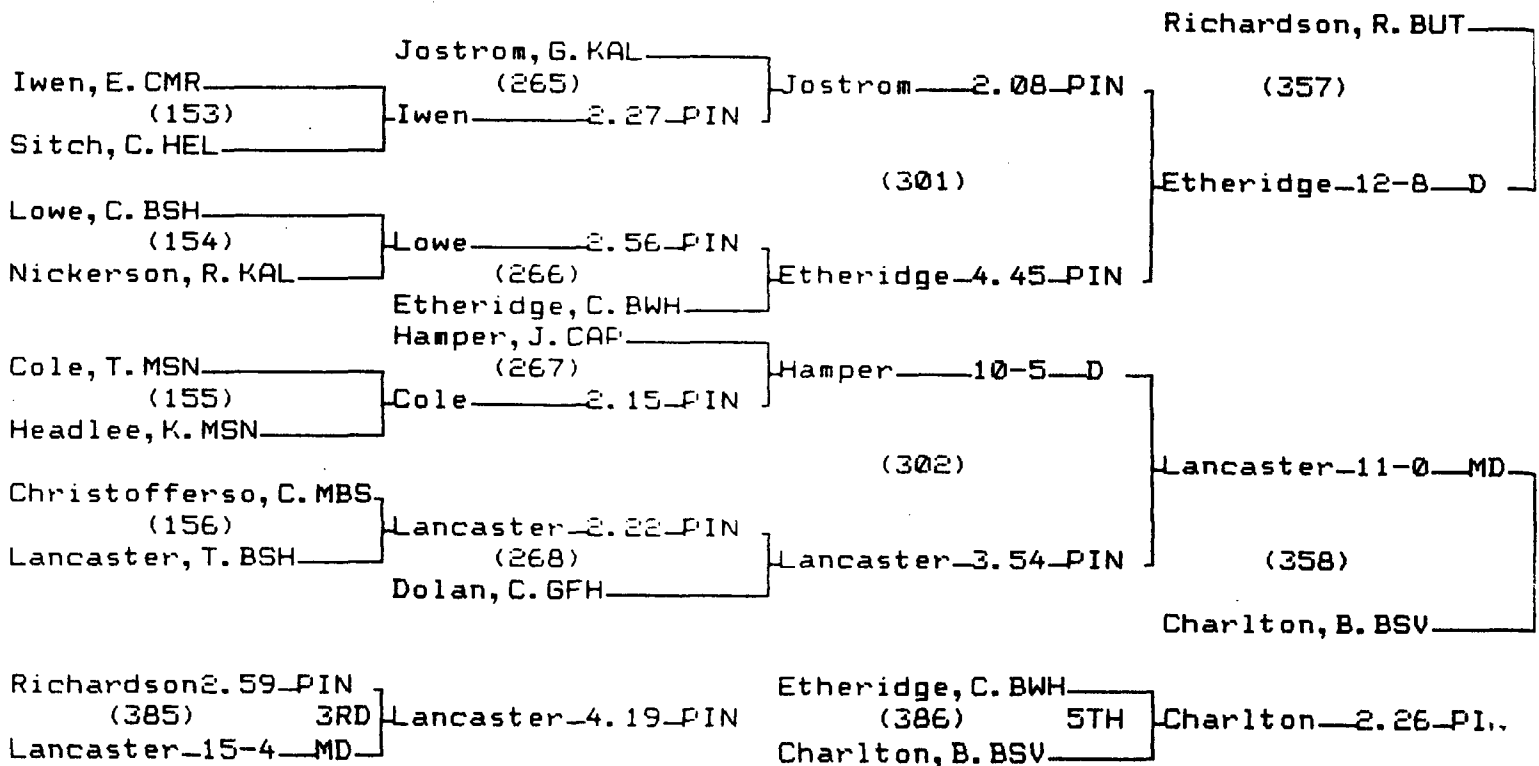

CONSOLATION BRACKET 160 LB