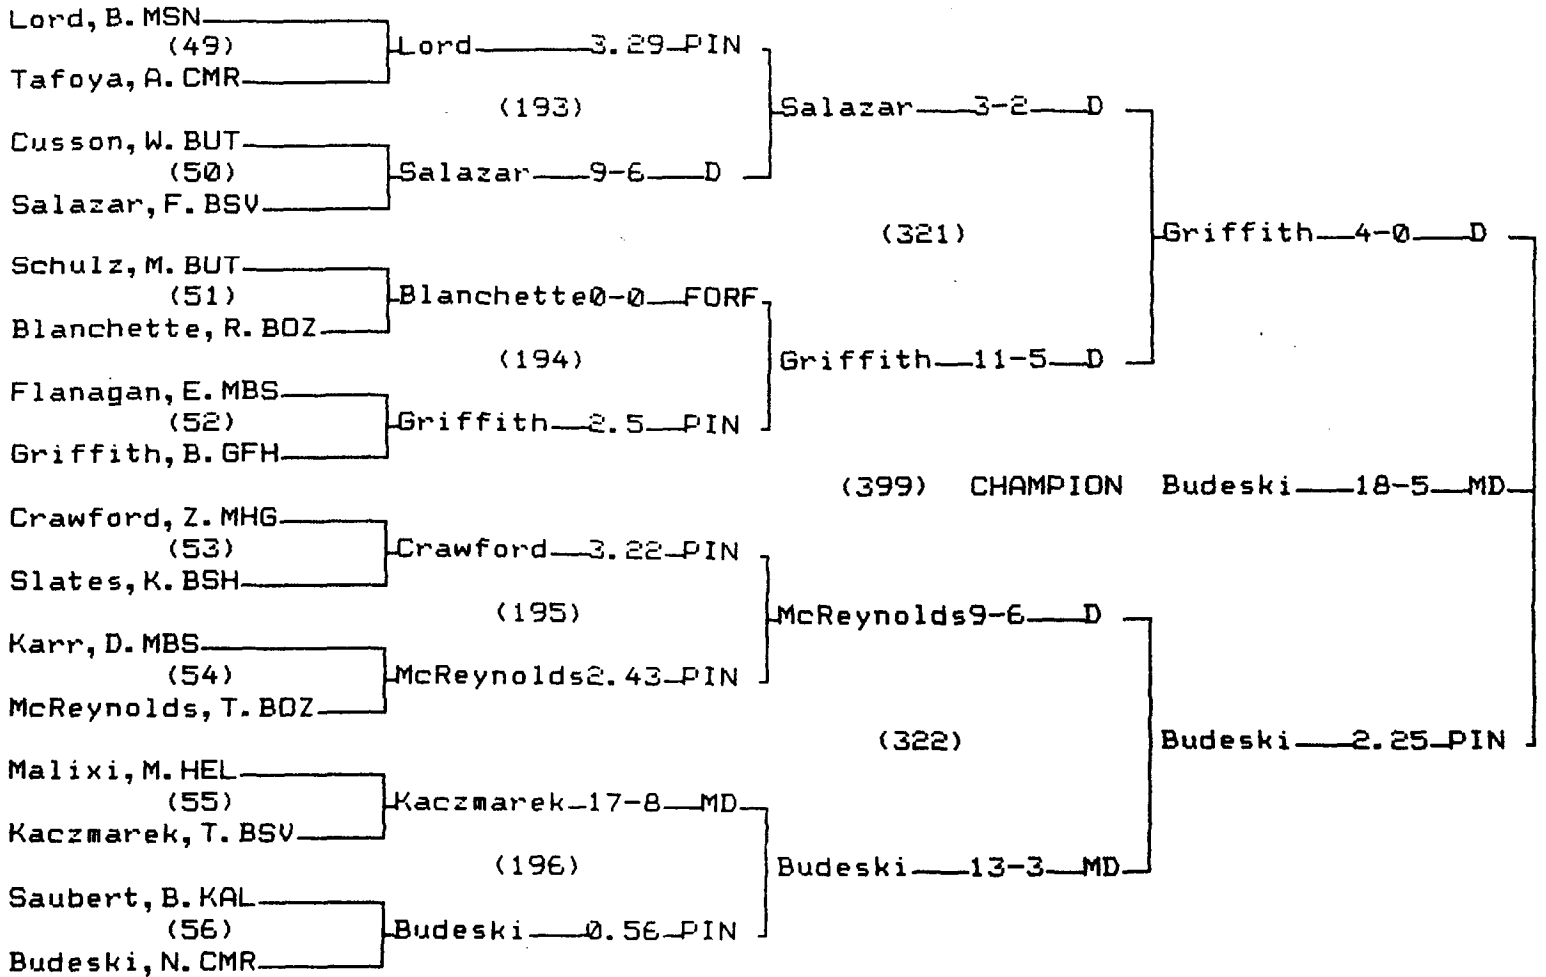

CHAMPIONS BRACKET 119 LB

CONSOLATION BRACKET 119 LB

2000 State "AA" Wrestling Tournament

CHAMPIONS BRACKET 125 LB

CONSOLATION BRACKET 125 LB

2000 State "AA" Wrestling Tournament

CHAMPIONS BRACKET 135 LB

CONSOLATION BRACKET 135 LB