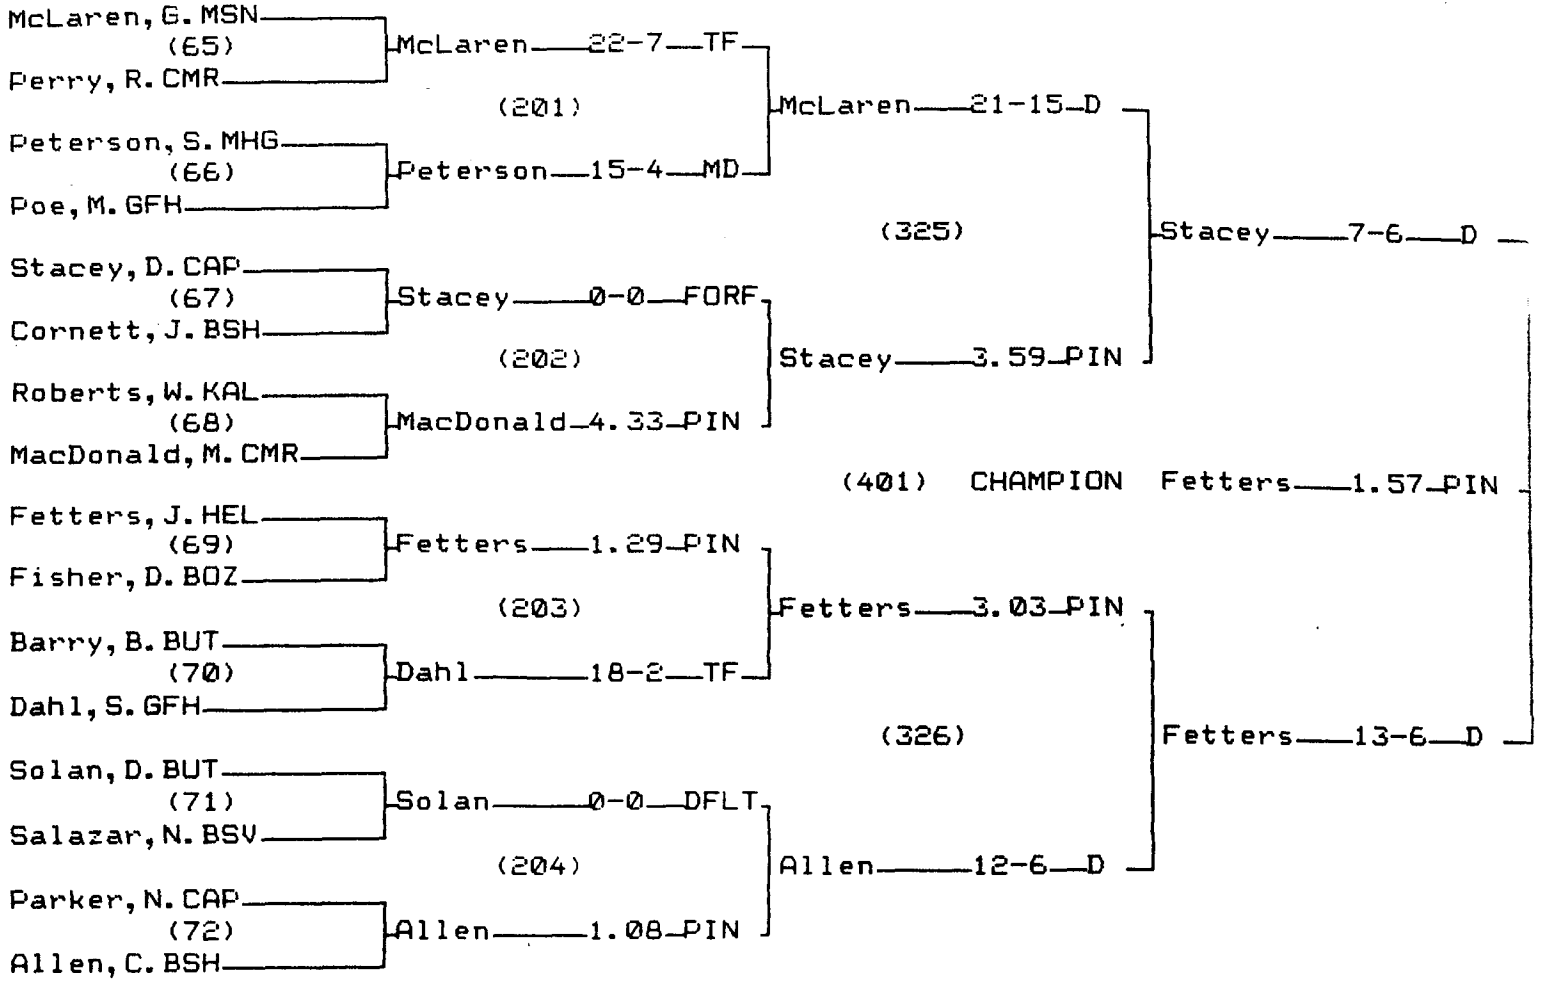

2000 State "AA" Wrestling Tournament

CHAMPIONS BRACKET 140 LB

CONSOLATION BRACKET 140 LB

2000 State "AA" Wrestling Tournament

CHAMPIONS BRACKET 145 LB

CONSOLATION BRACKET 145 LB

2000 State "AA" Wrestling Tournament