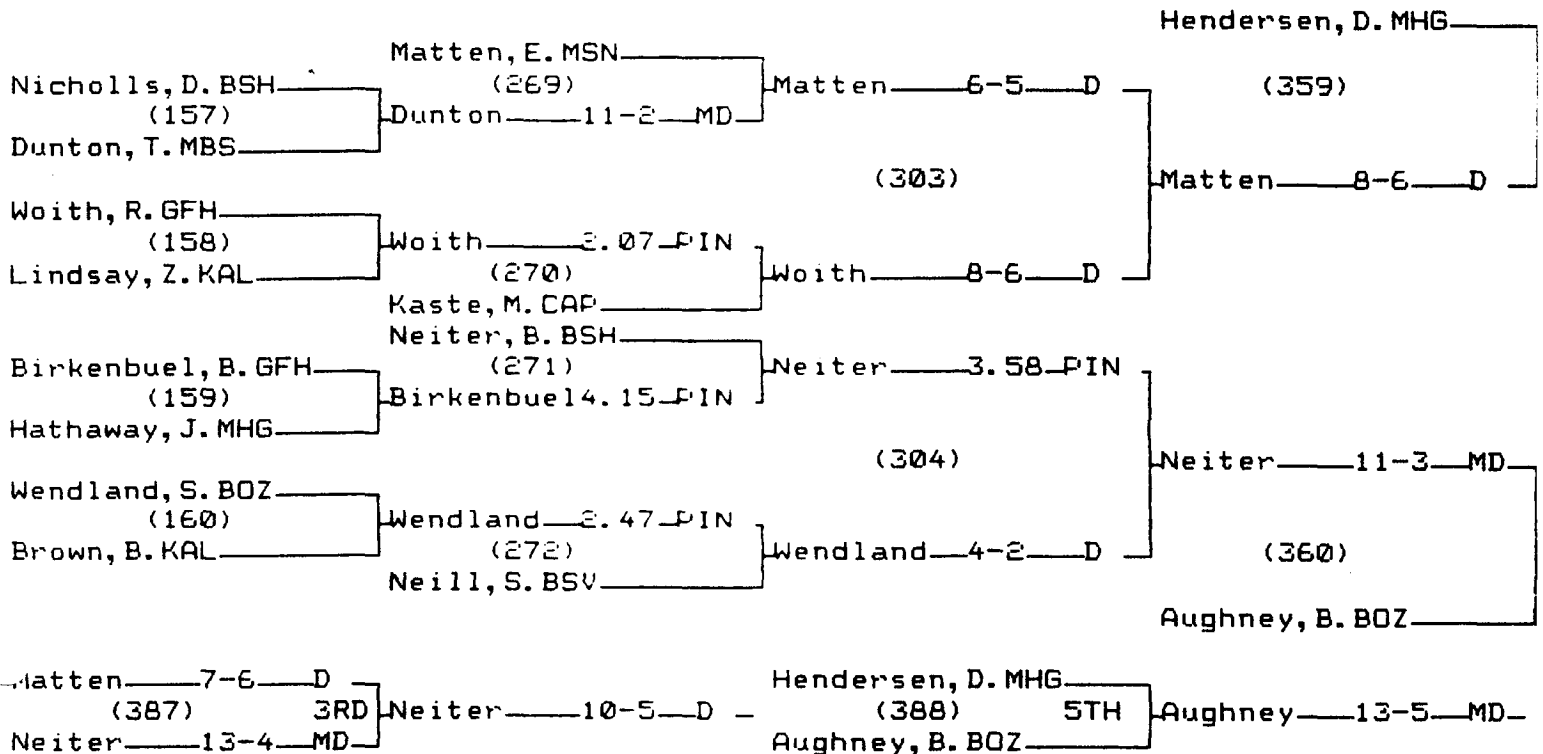

CHAMPIONS BRACKET 160 LB

CONSOLATION BRACKET 160 LB

2000 State "AA" Wrestling Tournament

CHAMPIONS BRACKET 171 LB

CONSOLATION BRACKET 171 LB

2000 State "AA" Wrestling Tournament

CHAMPIONS BRACKET Unlimited

CONSOLATION BRACKET Unlimited