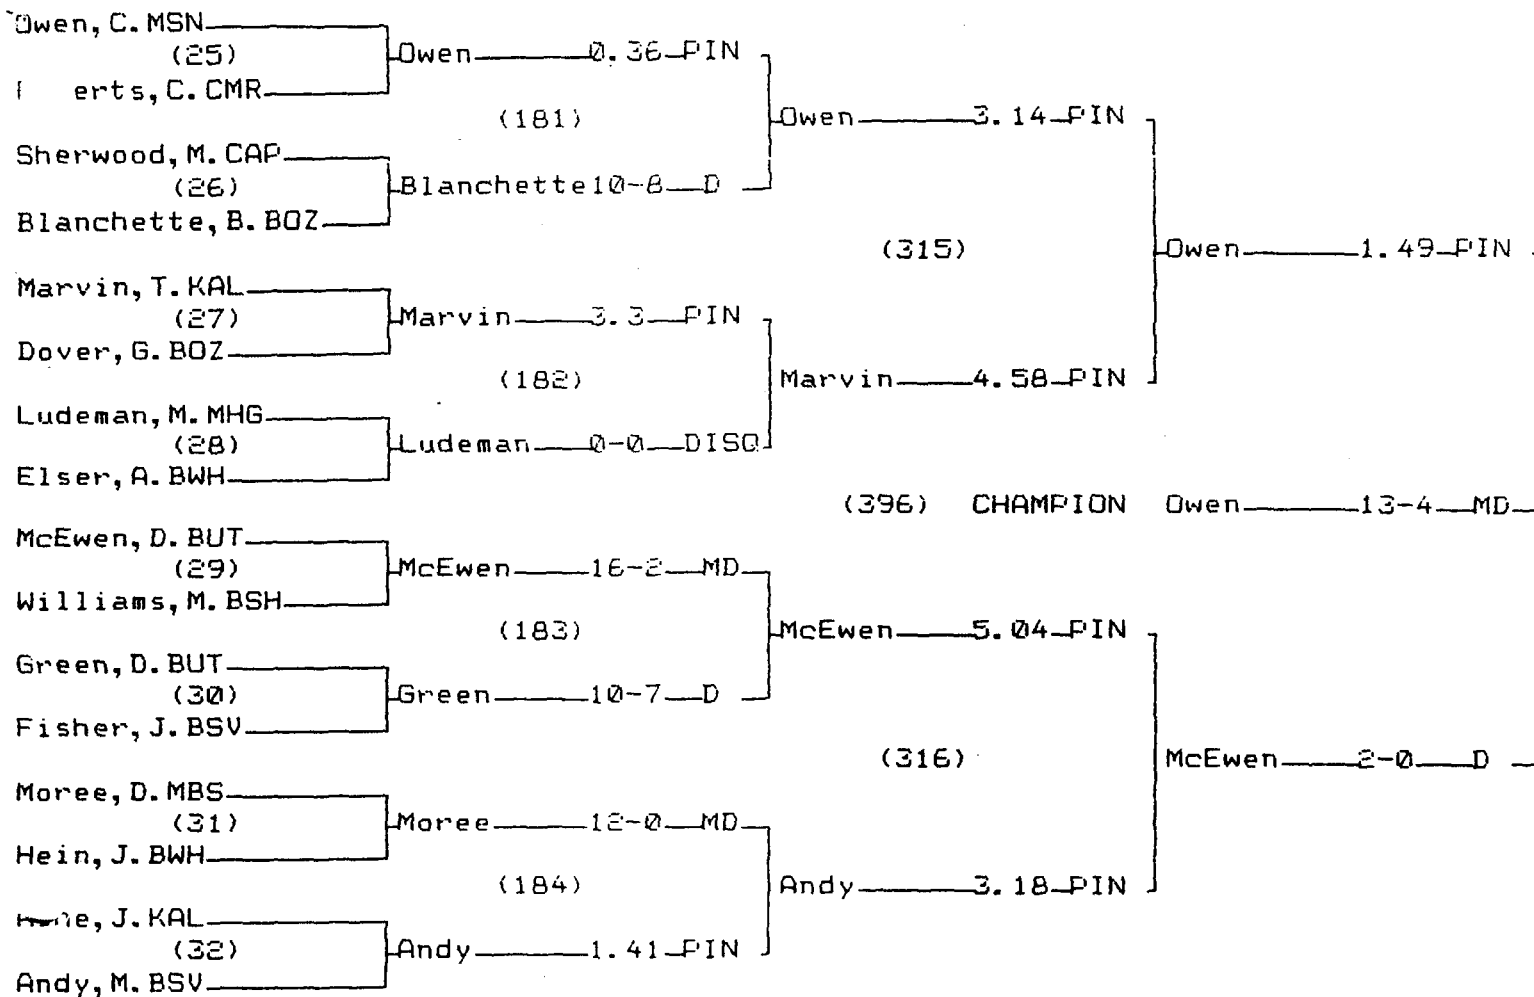

2000 State "AA" Wrestling Tournament

CHAMPIONS BRACKET 119 LB