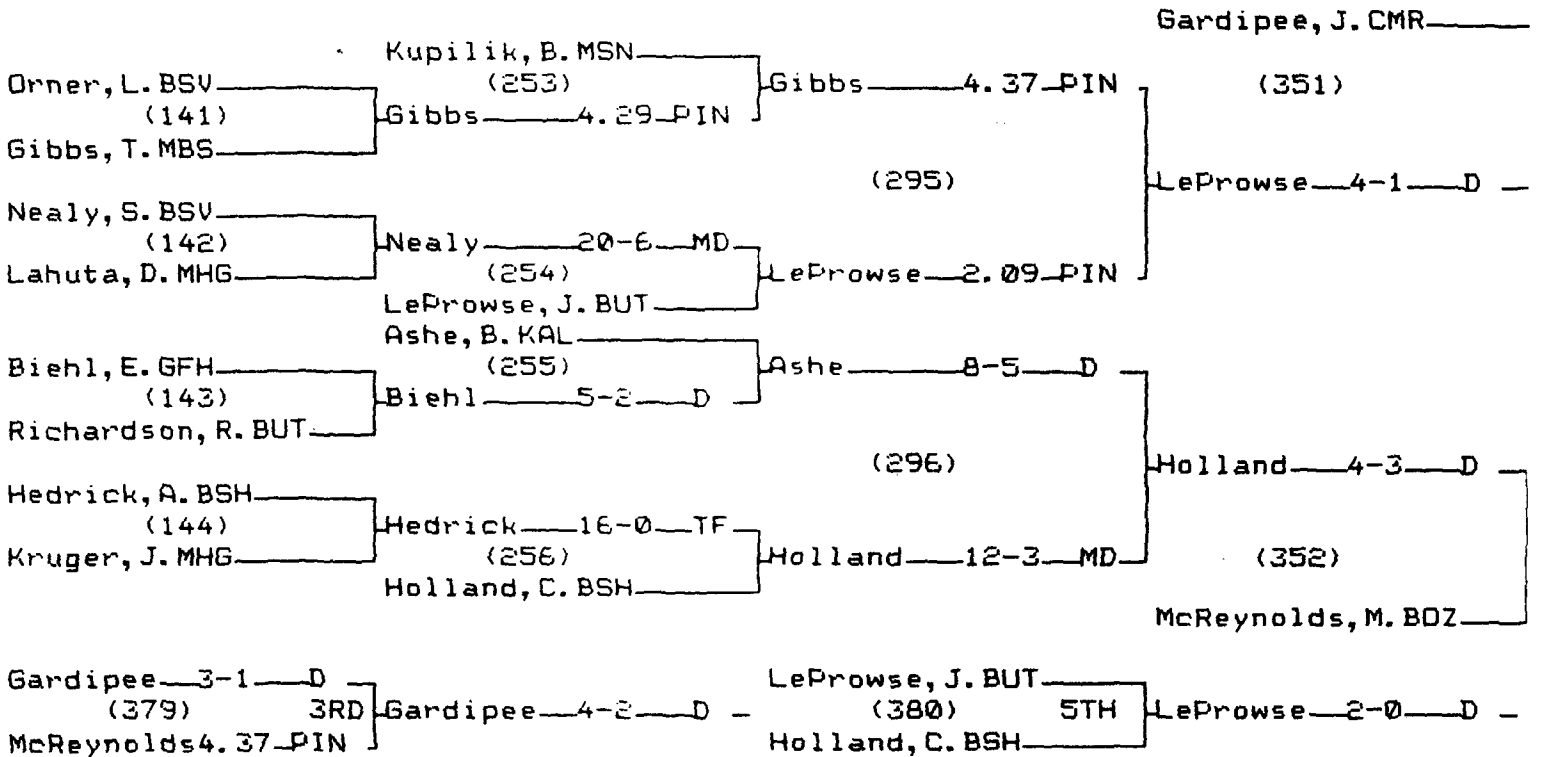

CONSOLATION BRACKET 140 LB