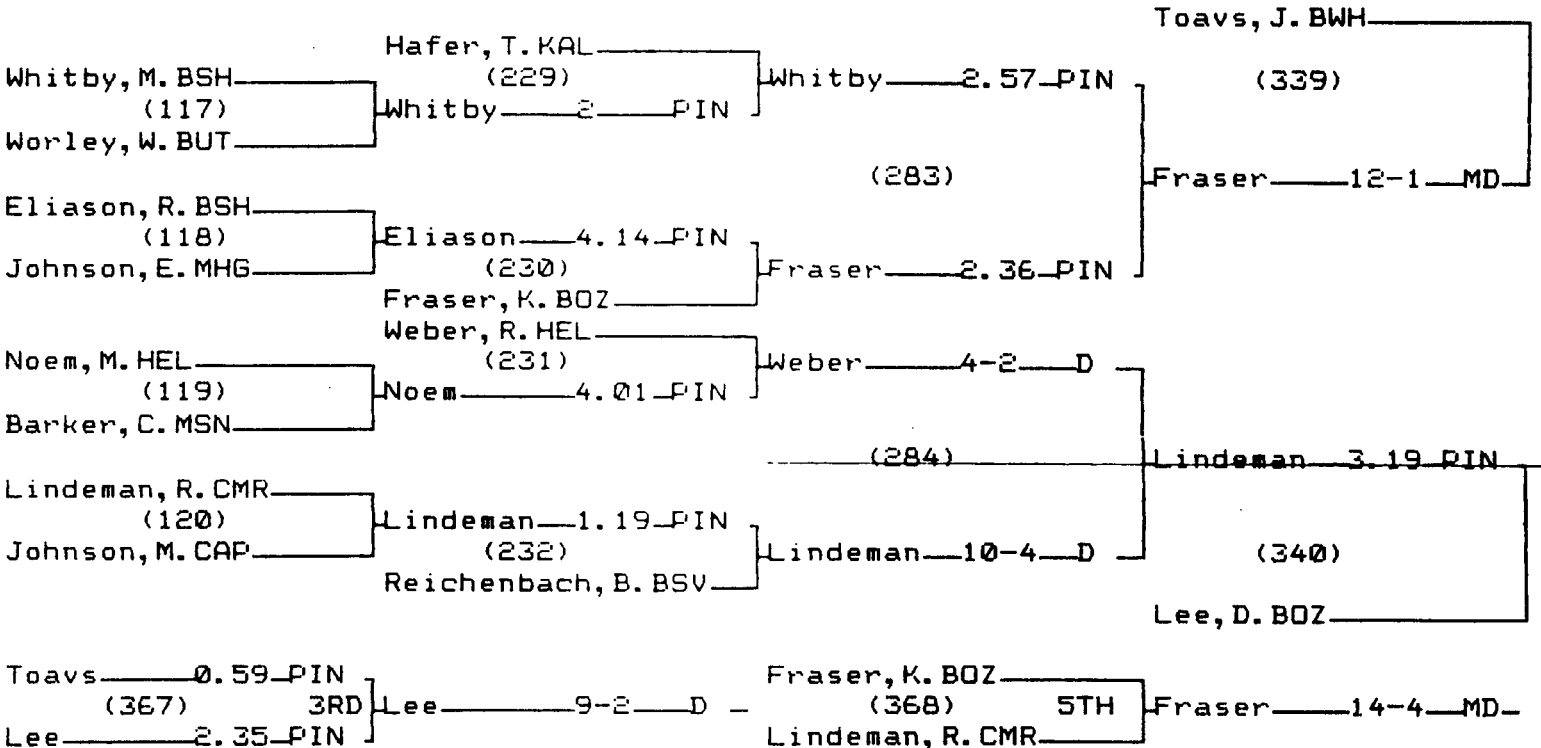

2000 State "AA" Wrestling Tournament

CHAMPIONS BRACKET 98 LB

CONSOLATION BRACKET 98 LB

2000 State "AA" Wrestling Tournament

CHAMPIONS BRACKET 105 LB

CONSOLATION BRACKET 105 LB

2000 State "AA" Wrestling Tournament