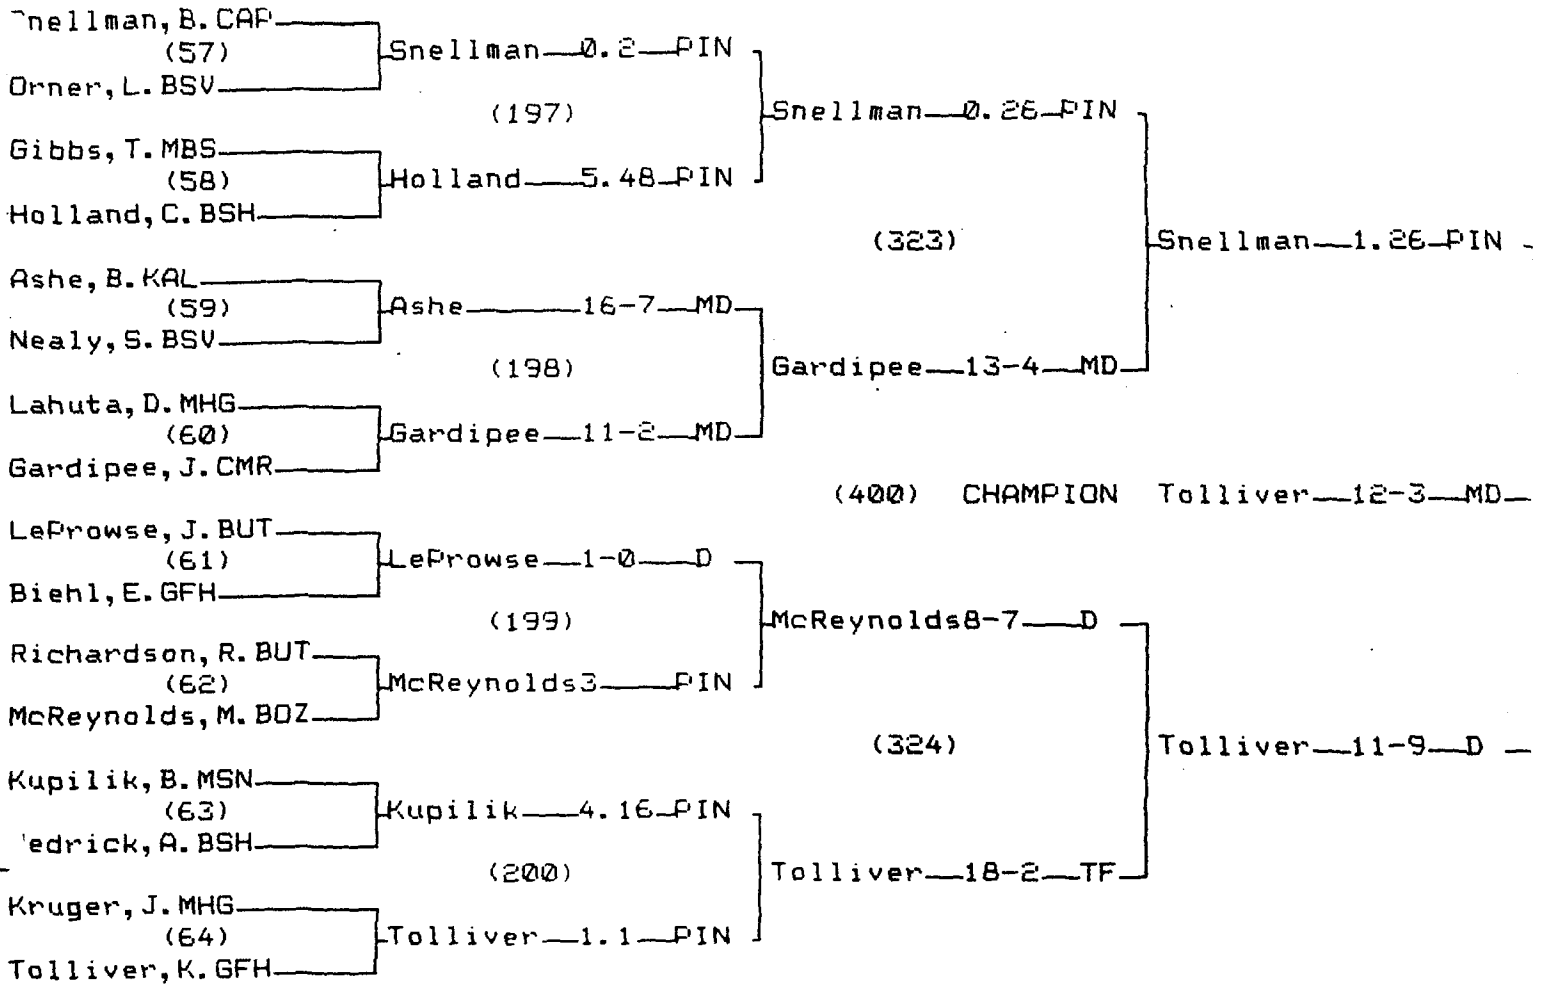

2000 State "AA" Wrestling Tournament

CHAMPIONS BRACKET 140 LB