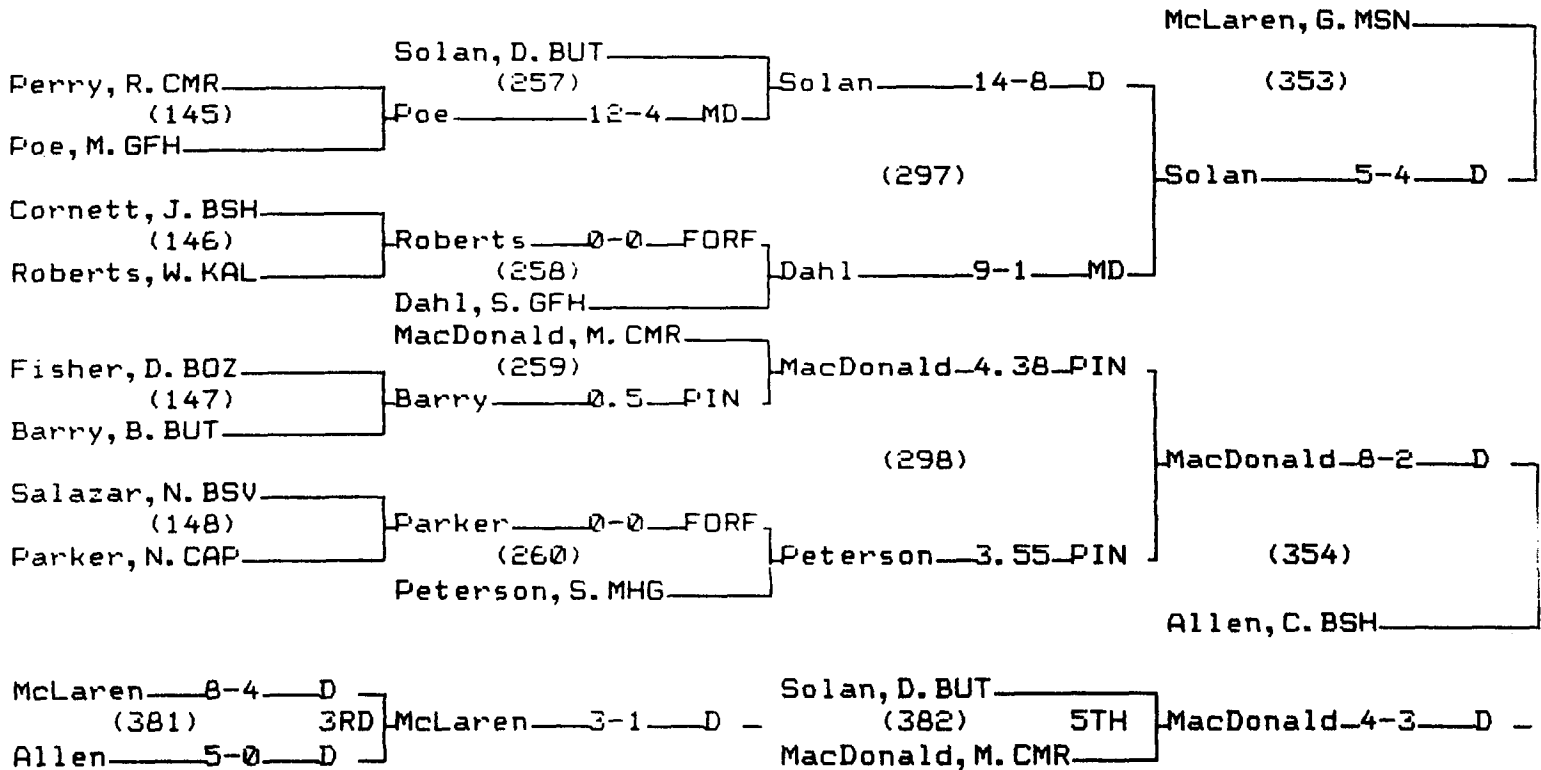

2000 State "AA" Wrestling Tournament

CHAMPIONS BRACKET 140 LB

CONSOLATION BRACKET 140 LB

2000 State "AA" Wrestling Tournament

CHAMPIONS BRACKET 145 LB

CONSOLATION BRACKET 145 LB

2000 State "AA" Wrestling Tournament