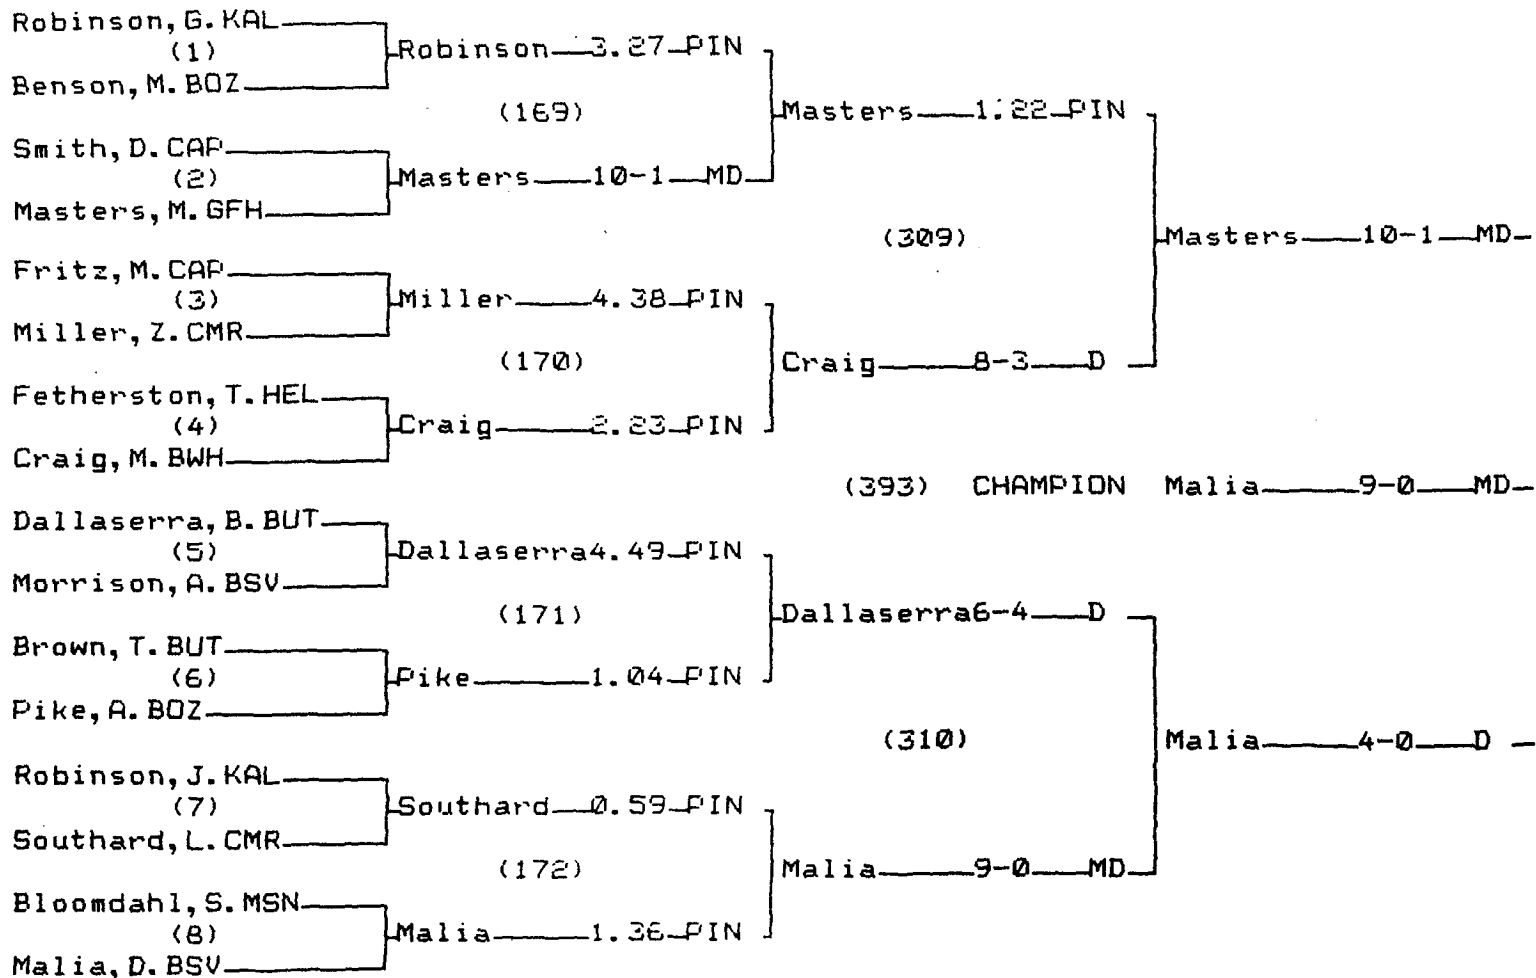

2000 State "AA" Wrestling Tournament

Team Rankings

1.	BUT Butte	217.0
2.	GFH Great Falls High	214.0
3.	CMR C. M. Russell	194.0
4.	BSV Skyview	181.0
5.	BOZ Bozeman	160.5
6.	BWH Billings West	136.5
7.	BSH Billings Senior	130.0
8.	KAL Kalispell	125.5
9.	CAP Helena Capital	107.5
10.	HEL Helena High	103.0
11.	MSN Missoula Sentinel	93.5
12.	MHG Missoula Hellgate	75.5
13.	MBS Missoula Big Sky	21.0

2000 State "AA" Wrestling Tournament

CHAMPIONS BRACKET 98 LB

CONSOLATION BRACKET 98 LB

2000 State "AA" Wrestling Tournament

CHAMPIONS BRACKET 105 LB

CONSOLATION BRACKET 105 LB

2000 State "AA" Wrestling Tournament