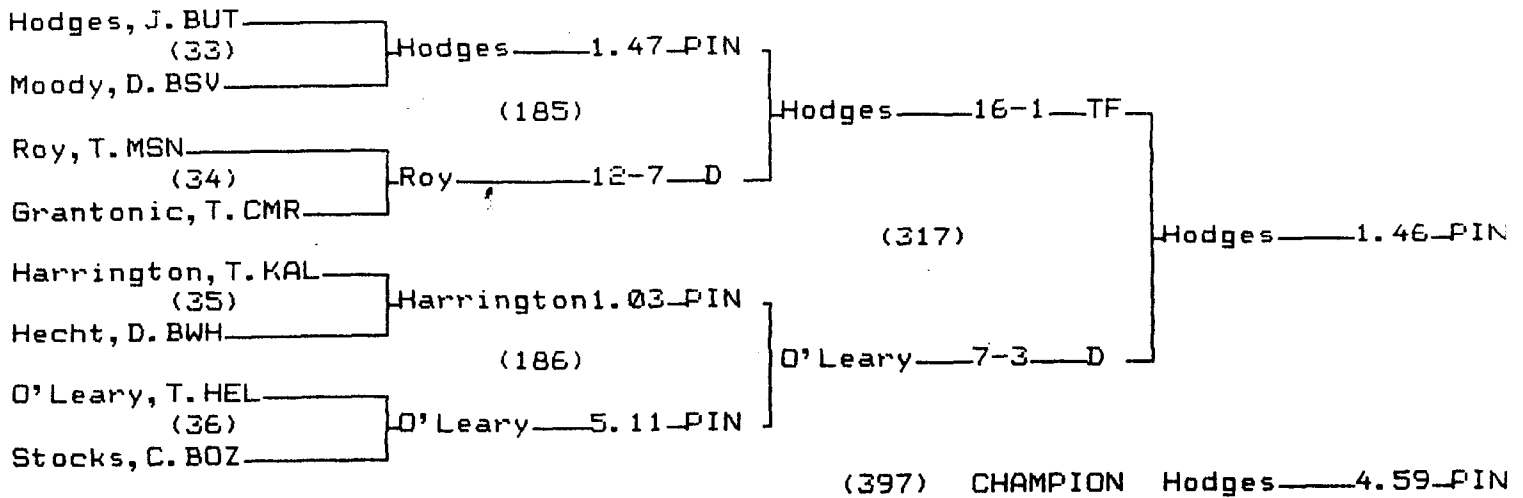

CHAMPIONS BRACKET 119 LB

CONSOLATION BRACKET 119 LB

2000 State "AA" Wrestling Tournament

CHAMPIONS BRACKET 125 LB

CONSOLATION BRACKET 125 LB

2000 State "AA" Wrestling Tournament

CHAMPIONS BRACKET 135 LB

CONSOLATION BRACKET 135 LB