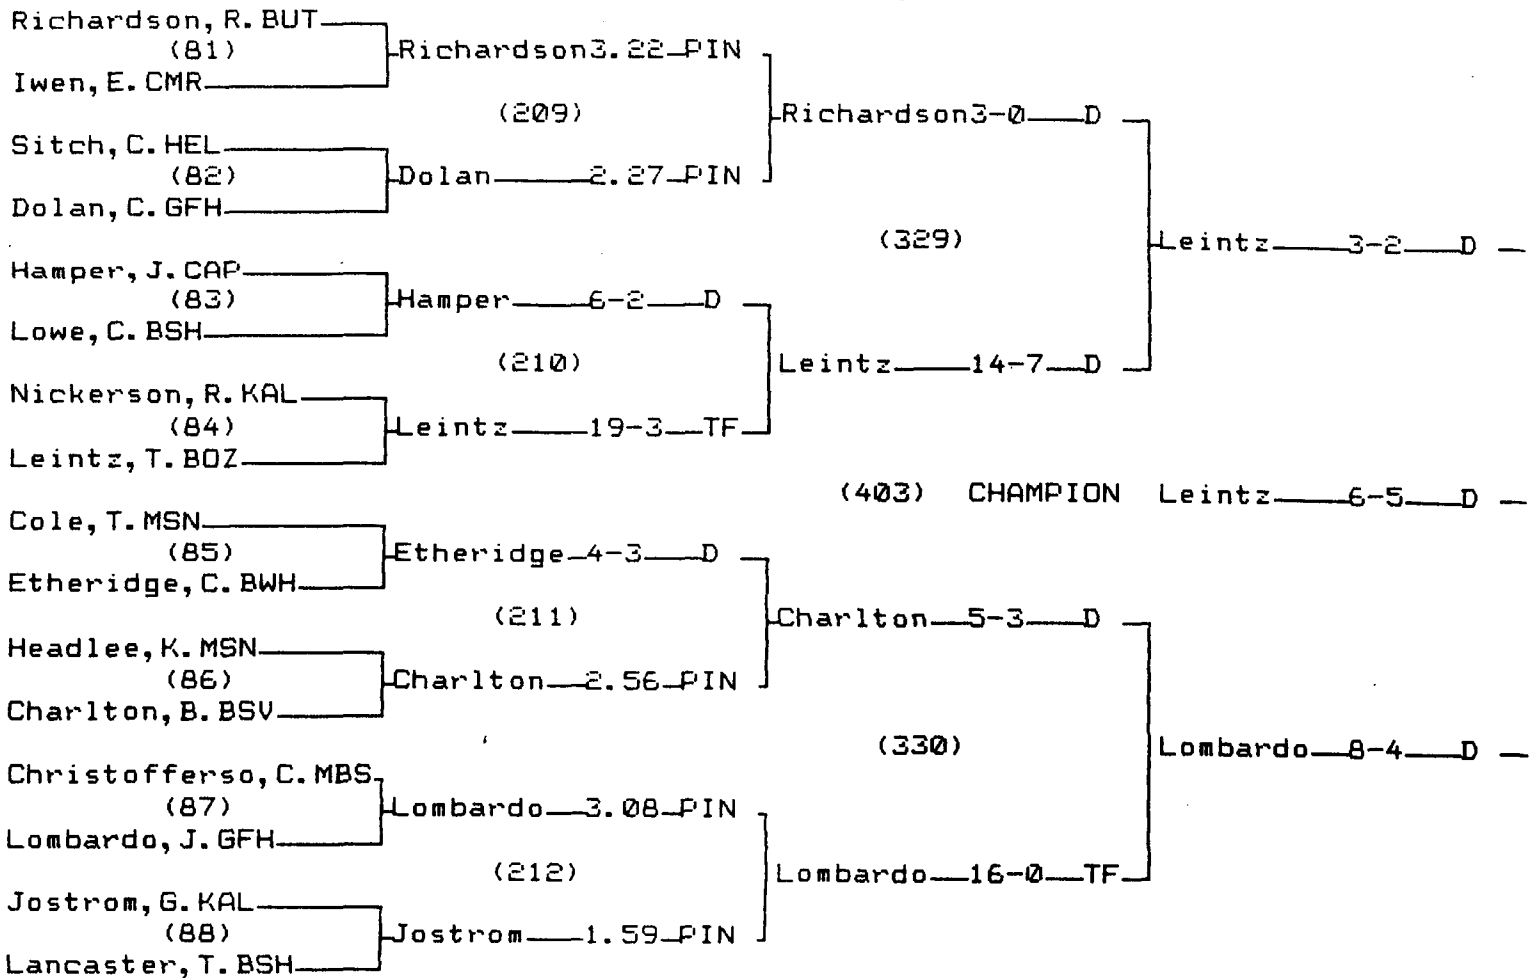

2000 State "AA" Wrestling Tournament

CHAMPIONS BRACKET 160 LB