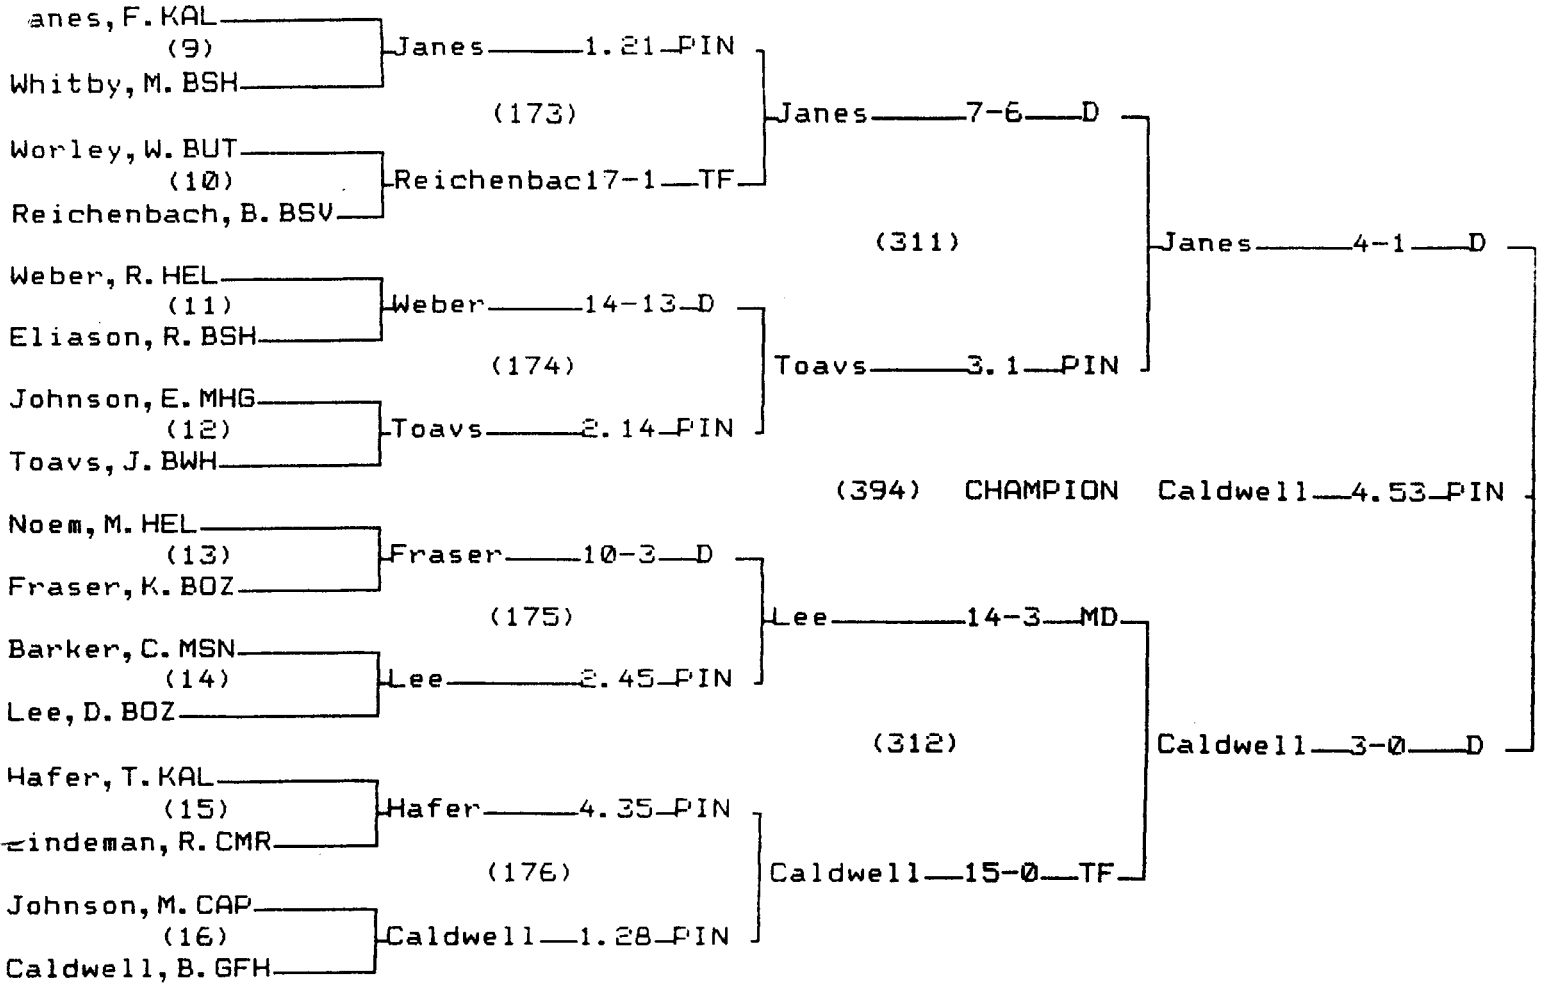

2000 State "AA" Wrestling Tournament

Team Rankings

1.	BUT Butte	217.0
2.	GFH Great Falls High	214.0
3.	CMR C. M. Russell	194.0
4.	BSV Skyview	181.0
5.	BOZ Bozeman	160.5
6.	BWH Billings West	136.5
7.	BSH Billings Senior	130.0
8.	KAL Kalispell	125.5
9.	CAP Helena Capital	107.5
10.	HEL Helena High	103.0
11.	MSN Missoula Sentinel	93.5
12.	MHG Missoula Hellgate	75.5
13.	MBS Missoula Big Sky	21.0

2000 State "AA" Wrestling Tournament

CHAMPIONS BRACKET 98 LB

CONSOLATION BRACKET 98 LB

2000 State "AA" Wrestling Tournament

CHAMPIONS BRACKET 105 LB

CONSOLATION BRACKET 105 LB

2000 State "AA" Wrestling Tournament