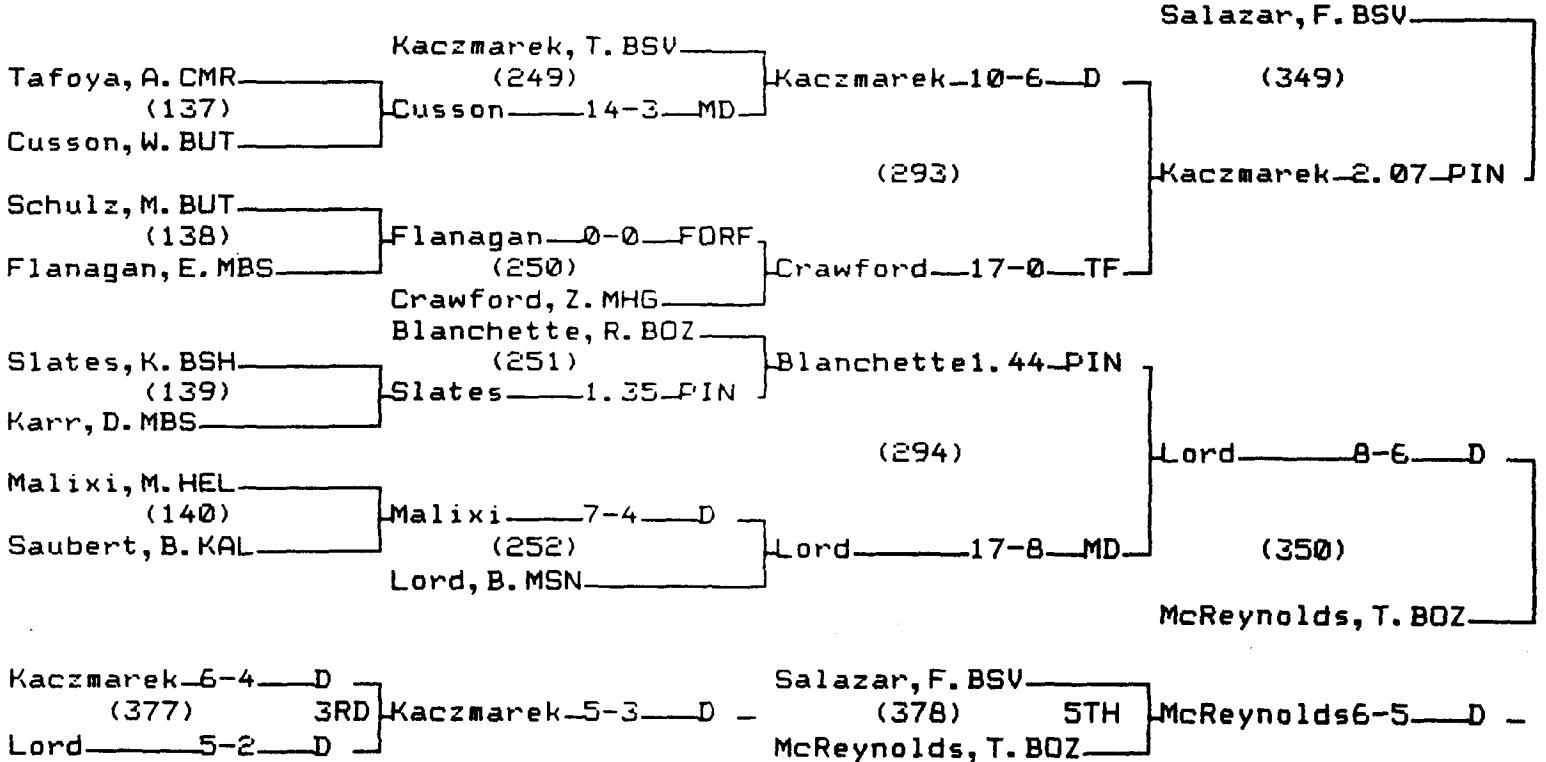

CHAMPIONS BRACKET 119 LB

CONSOLATION BRACKET 119 LB

2000 State "AA" Wrestling Tournament

CHAMPIONS BRACKET 125 LB

CONSOLATION BRACKET 125 LB

2000 State "AA" Wrestling Tournament

CHAMPIONS BRACKET 135 LB

CONSOLATION BRACKET 135 LB