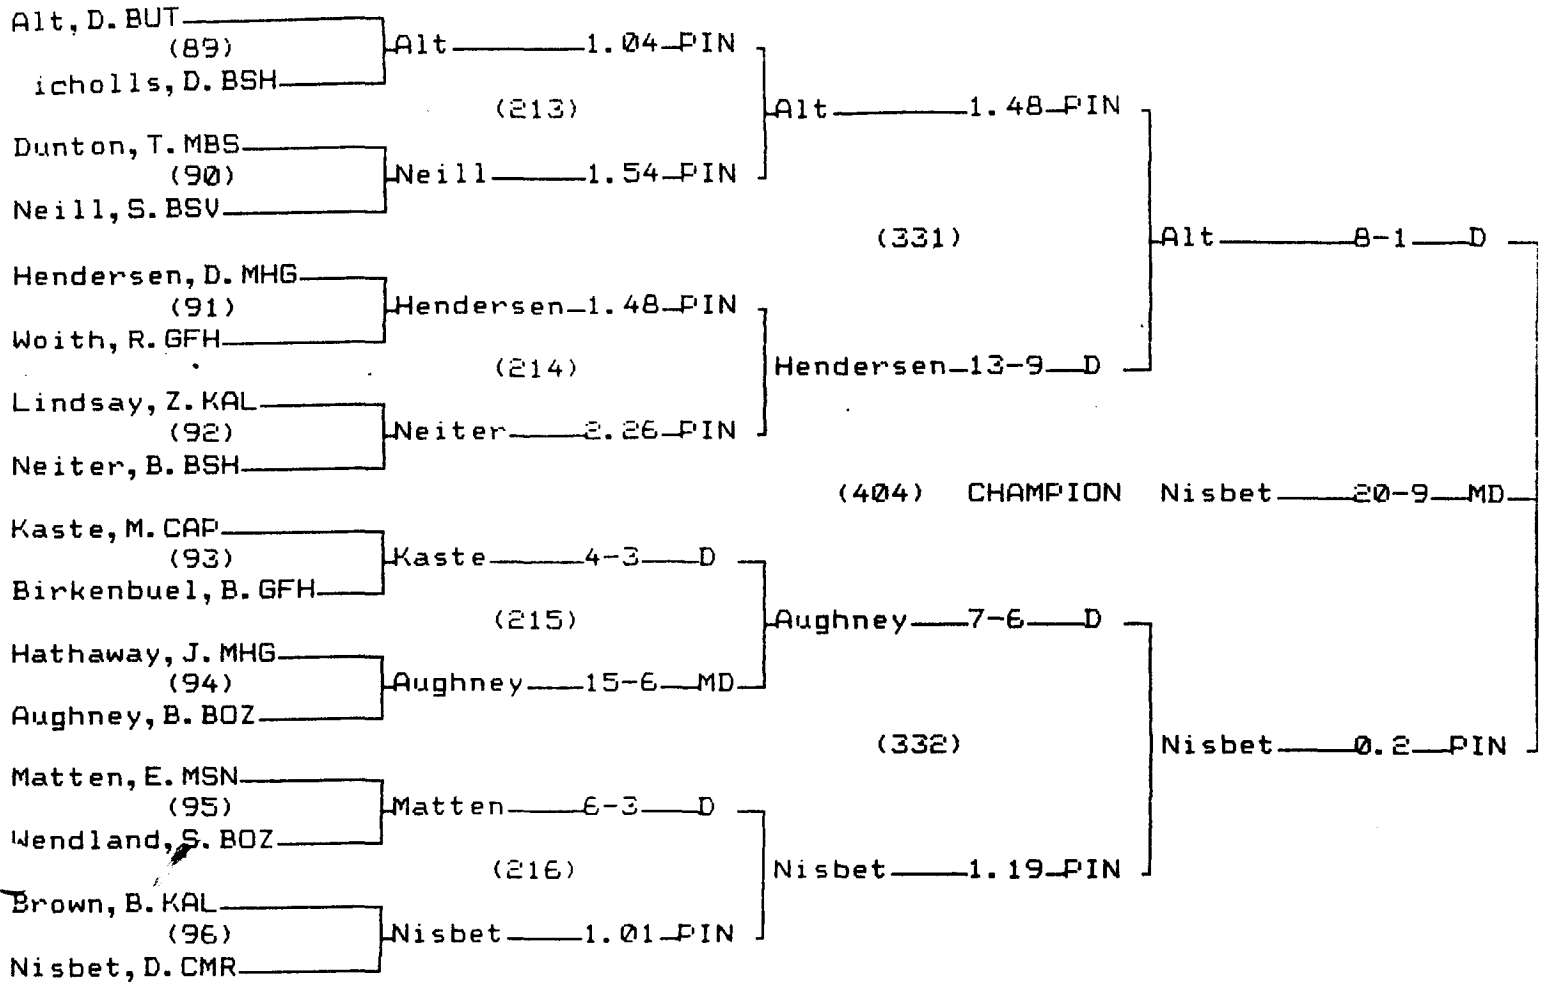

CHAMPIONS BRACKET 160 LB

CONSOLATION BRACKET 160 LB

2000 State "AA" Wrestling Tournament

CHAMPIONS BRACKET 171 LB

CONSOLATION BRACKET 171 LB

2000 State "AA" Wrestling Tournament

CHAMPIONS BRACKET Unlimited

CONSOLATION BRACKET Unlimited