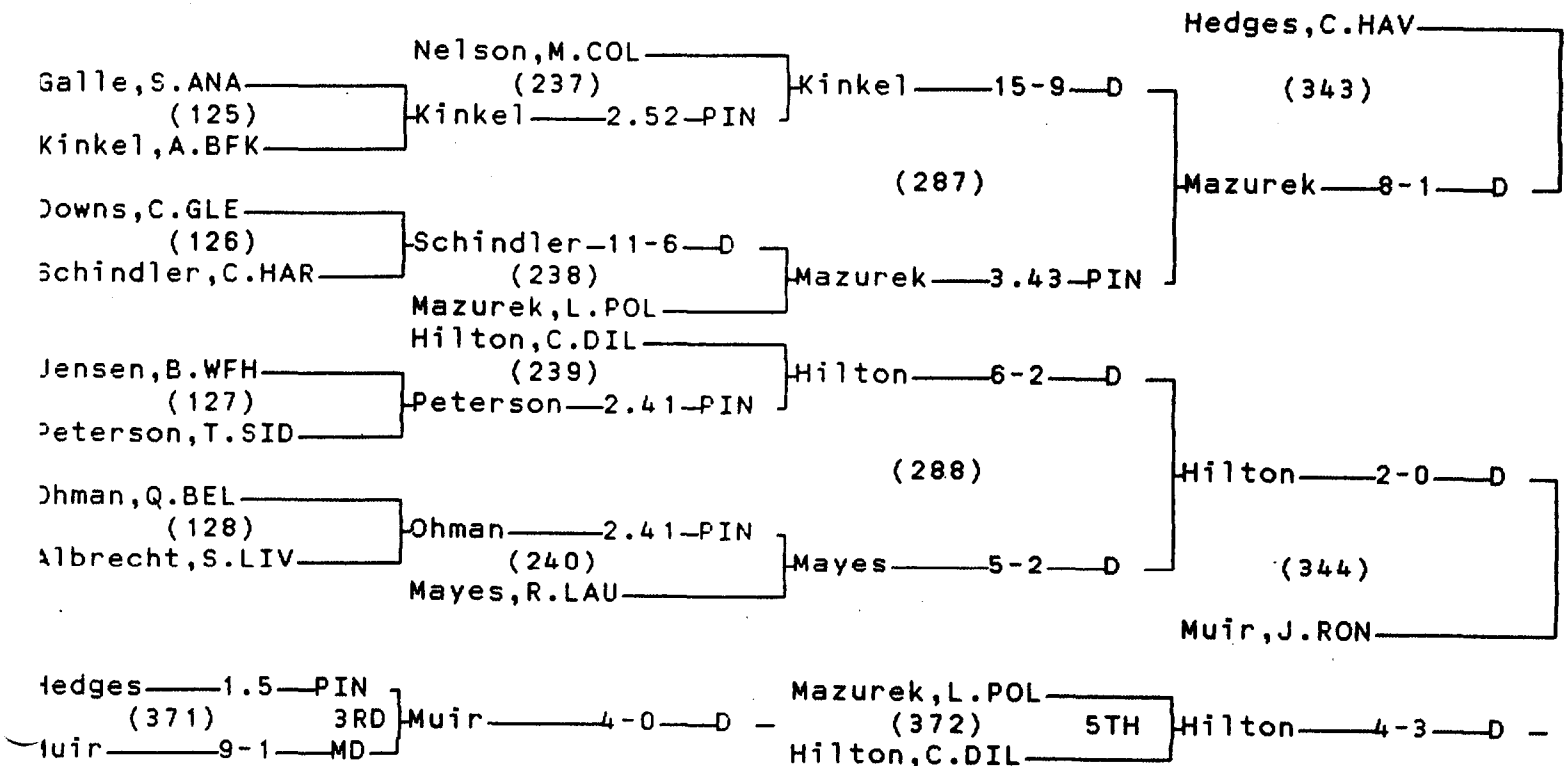

CONSOLATION BRACKET 119 LB