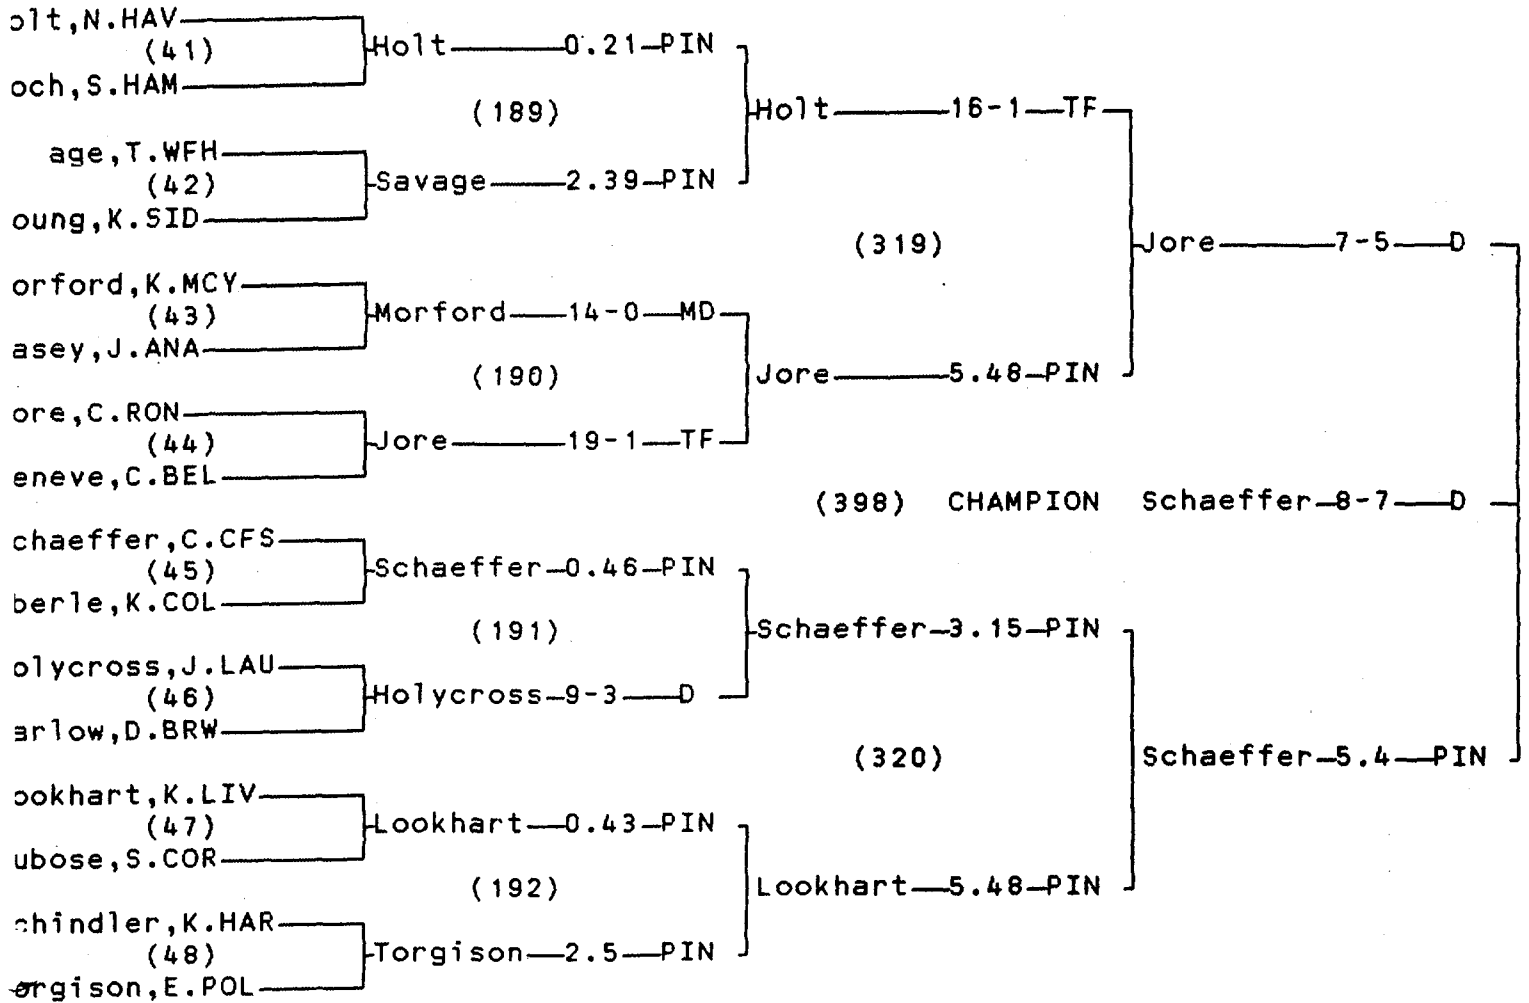

2000 CLASS A STATE WRESTLING TOURNAMENT

Team Rankings

1.	SID Sidney	165.0
2.	HAV Havre	163.0
3.	CFS Columbia Falls	149.5
4.	COR Corvallis	146.5
5.	RON Ronan	140.5
6.	HAR Hardin	115.5
7.	LIB Libby	103.0
8.	DIL Beaverhead Co	101.5
9.	LAU Laurel	100.0
10.	COL Colstrip	82.5
11.	WFH Whitefish	64.0
12.	POL Polson	60.5
13.	LIV Park	57.0
14.	BRW Browning	52.0
15.	BEL Belgrade	49.0
16.	MCY Custer Co	45.0
17.	CEN Billings Central	39.0
18.	ANA Anaconda	32.0
19.	LEW Fergus	32.0
20.	BUC Butte Central	29.0
21.	GLE Dawson Co	12.5
22.	BFK Bigfork	10.0
23.	HAM Hamilton	8.0

CONSOLATION BRACKET 119 LB

CHAMPIONS BRACKET 125 LB

CONSOLATION BRACKET 125 LB

CHAMPIONS BRACKET 130 LB

CONSOLATION BRACKET 130 LB

CHAMPIONS BRACKET 135 LB

CONSOLATION BRACKET 135 LB

CHAMPIONS BRACKET 140 LB