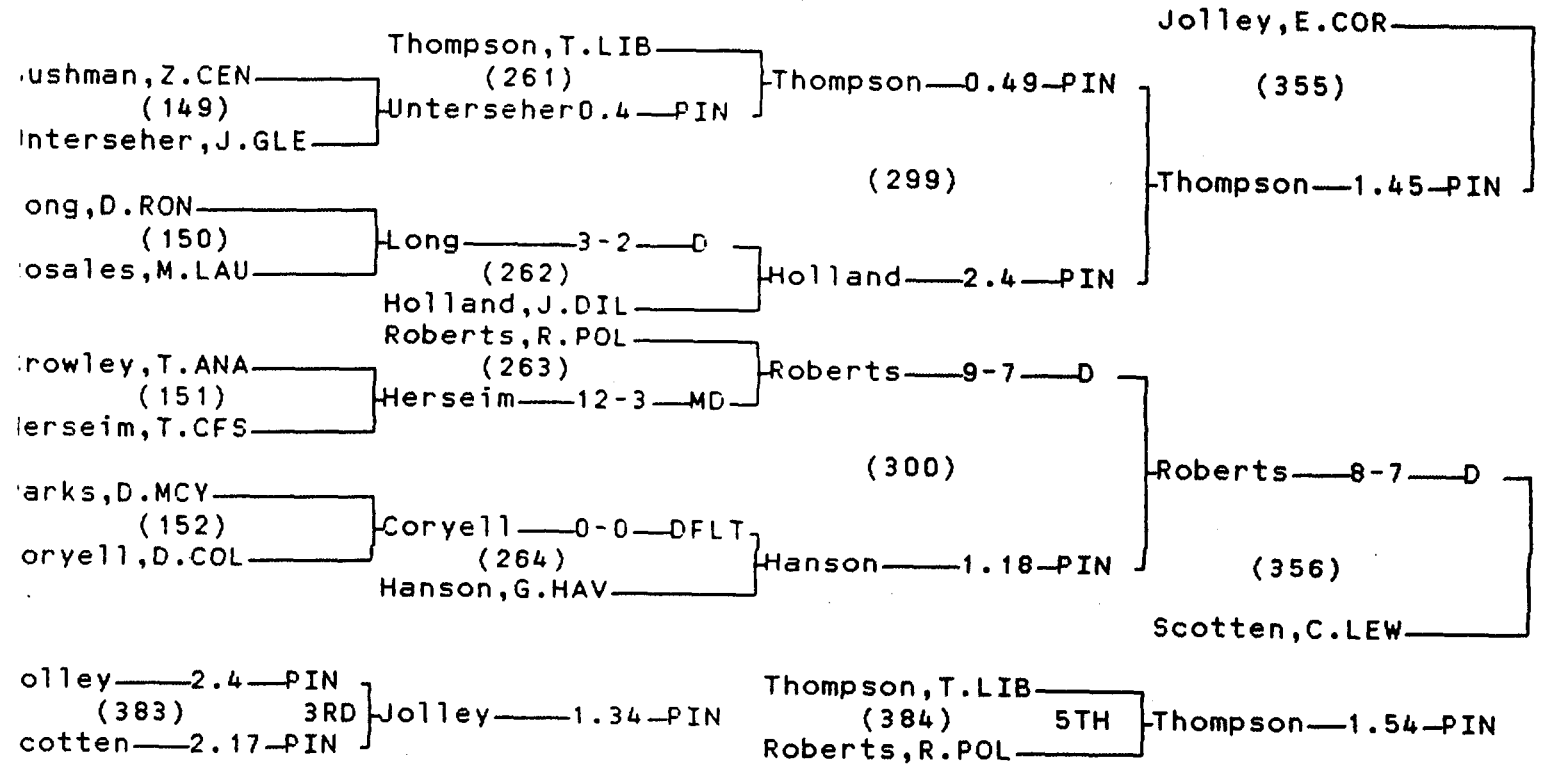

CONSOLATION BRACKET 140 LB

CHAMPIONS BRACKET 145 LB

CONSOLATION BRACKET 145 LB

2000 CLASS A STATE WRESTLING TOURNAMENT

CHAMPIONS BRACKET 152 LB

CONSOLATION BRACKET 152 LB

CHAMPIONS BRACKET 160 LB

CONSOLATION BRACKET 160 LB