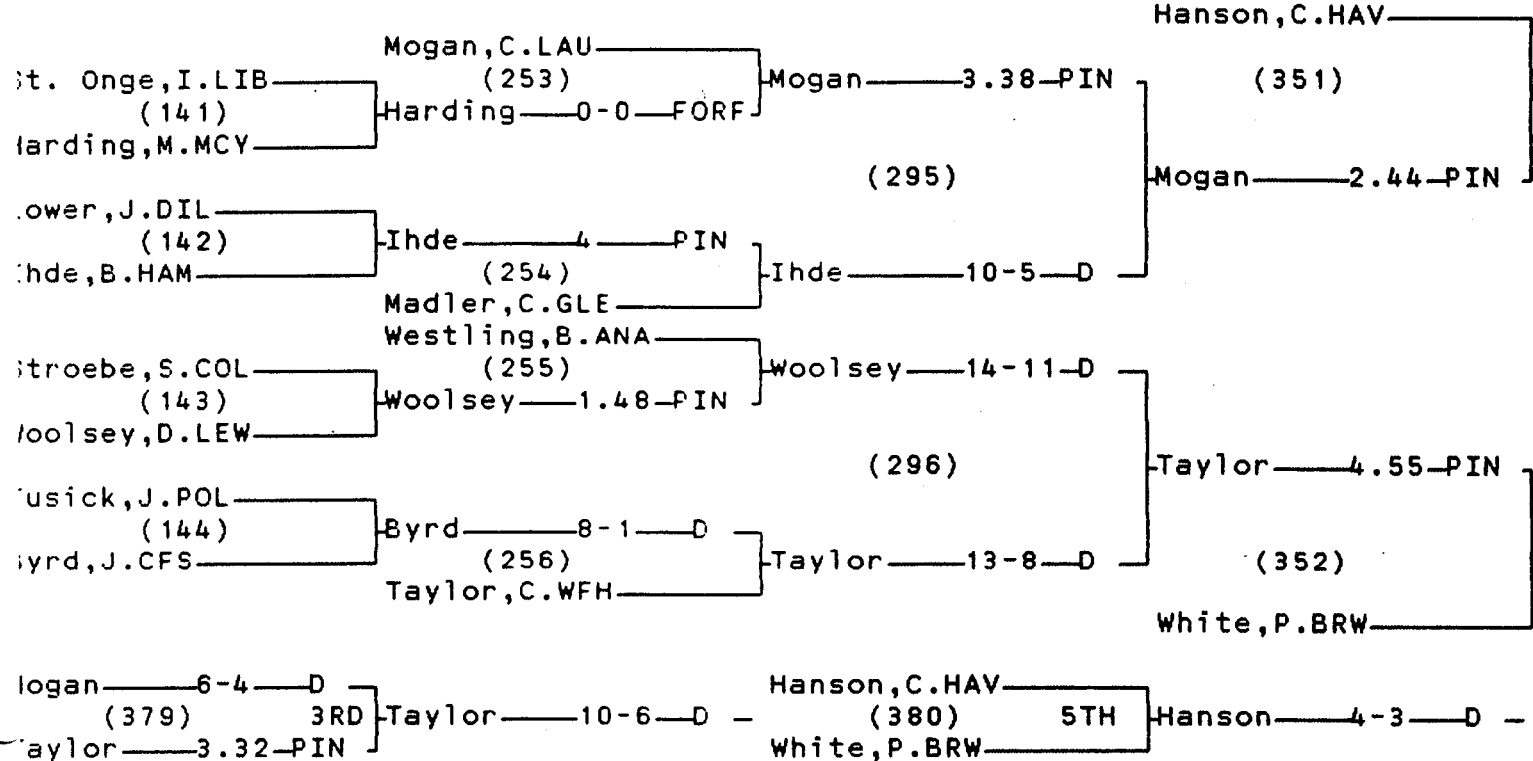

CONSOLATION BRACKET 140 LB