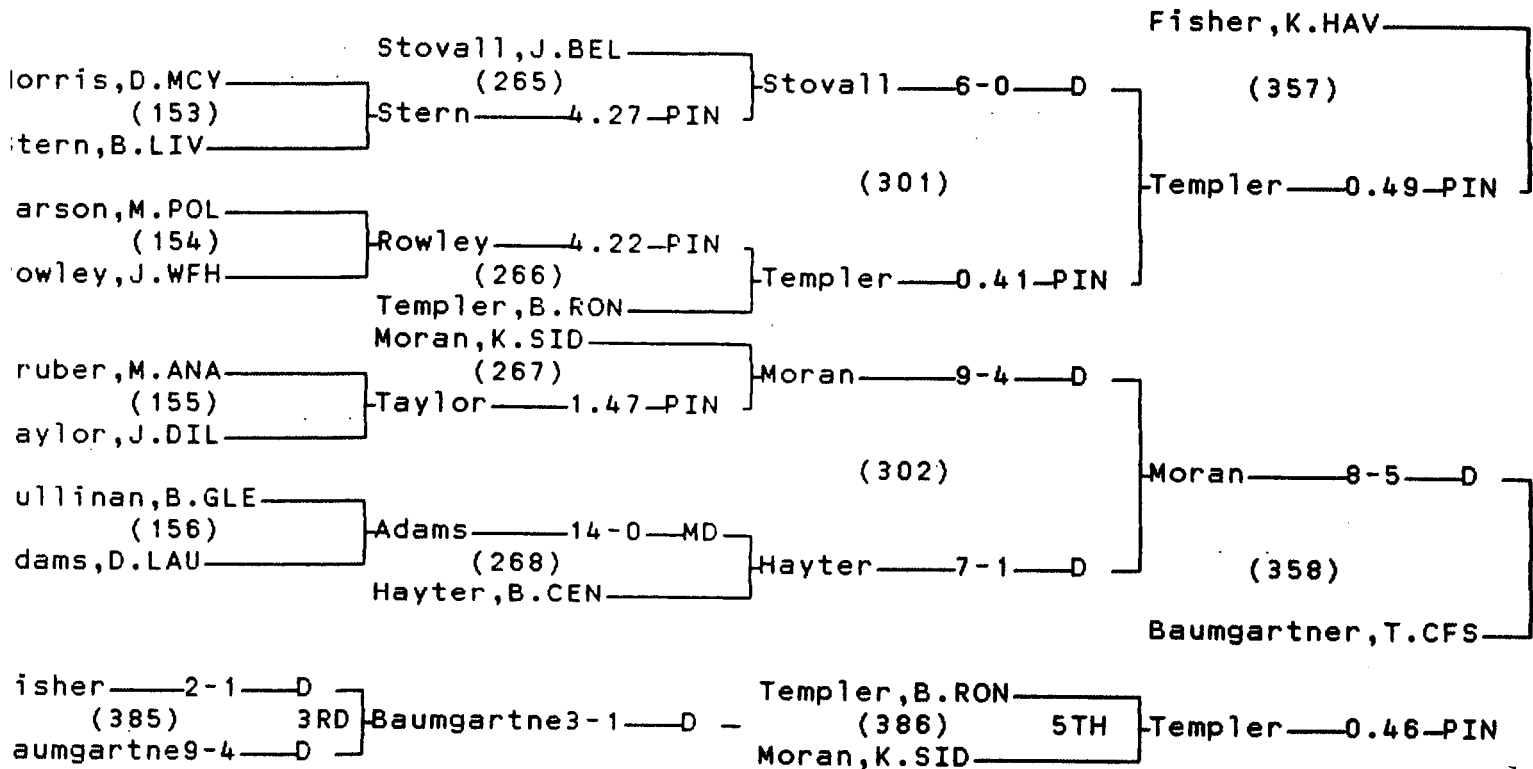

CONSOLATION BRACKET 140 LB

CHAMPIONS BRACKET 145 LB

CONSOLATION BRACKET 145 LB

2000 CLASS A STATE WRESTLING TOURNAMENT

CHAMPIONS BRACKET 152 LB

CONSOLATION BRACKET 152 LB

CHAMPIONS BRACKET 160 LB

CONSOLATION BRACKET 160 LB