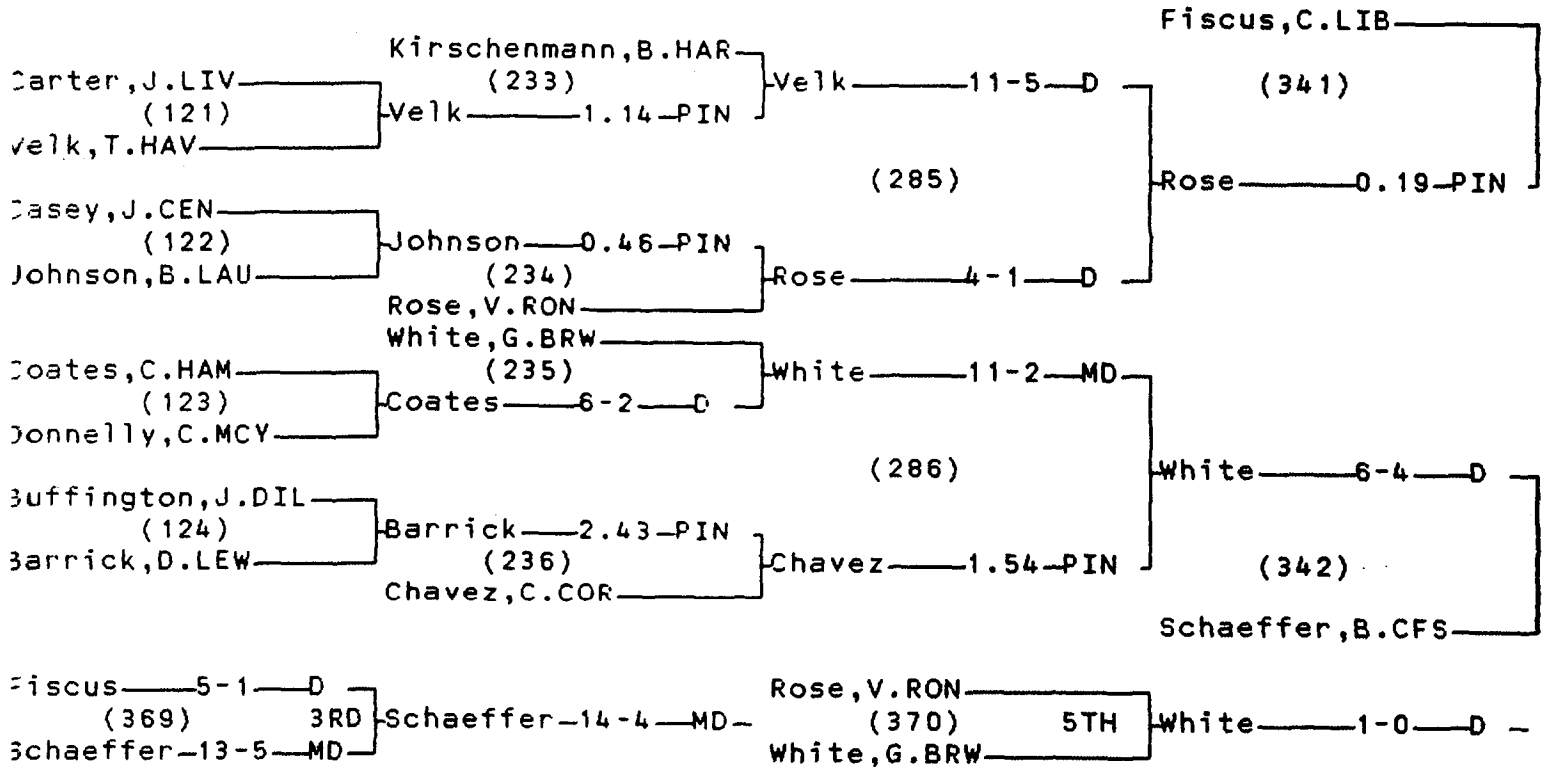

2000 CLASS A STATE WRESTLING TOURNAMENT

Team Rankings

1.	SID Sidney	165.0
2.	HAV Havre	163.0
3.	CFS Columbia Falls	149.5
4.	COR Corvallis	146.5
5.	RON Ronan	140.5
6.	HAR Hardin	115.5
7.	LIB Libby	103.0
8.	DIL Beaverhead Co	101.5
9.	LAU Laurel	100.0
10.	COL Colstrip	82.5
11.	WFH Whitefish	64.0
12.	POL Polson	60.5
13.	LIV Park	57.0
14.	BRW Browning	52.0
15.	BEL Belgrade	49.0
16.	MCY Custer Co	45.0
17.	CEN Billings Central	39.0
18.	ANA Anaconda	32.0
19.	LEW Fergus	32.0
20.	BUC Butte Central	29.0
21.	GLE Dawson Co	12.5
22.	BFK Bigfork	10.0
23.	HAM Hamilton	8.0

CHAMPIONS BRACKET 98 LB

CONSOLATION BRACKET 98 LB

2000 CLASS A STATE WRESTLING TOURNAMENT

CHAMPIONS BRACKET 105 LB

CONSOLATION BRACKET 105 LB

CHAMPIONS BRACKET 112 LB

CONSOLATION BRACKET 112 LB

CHAMPIONS BRACKET 119 LB