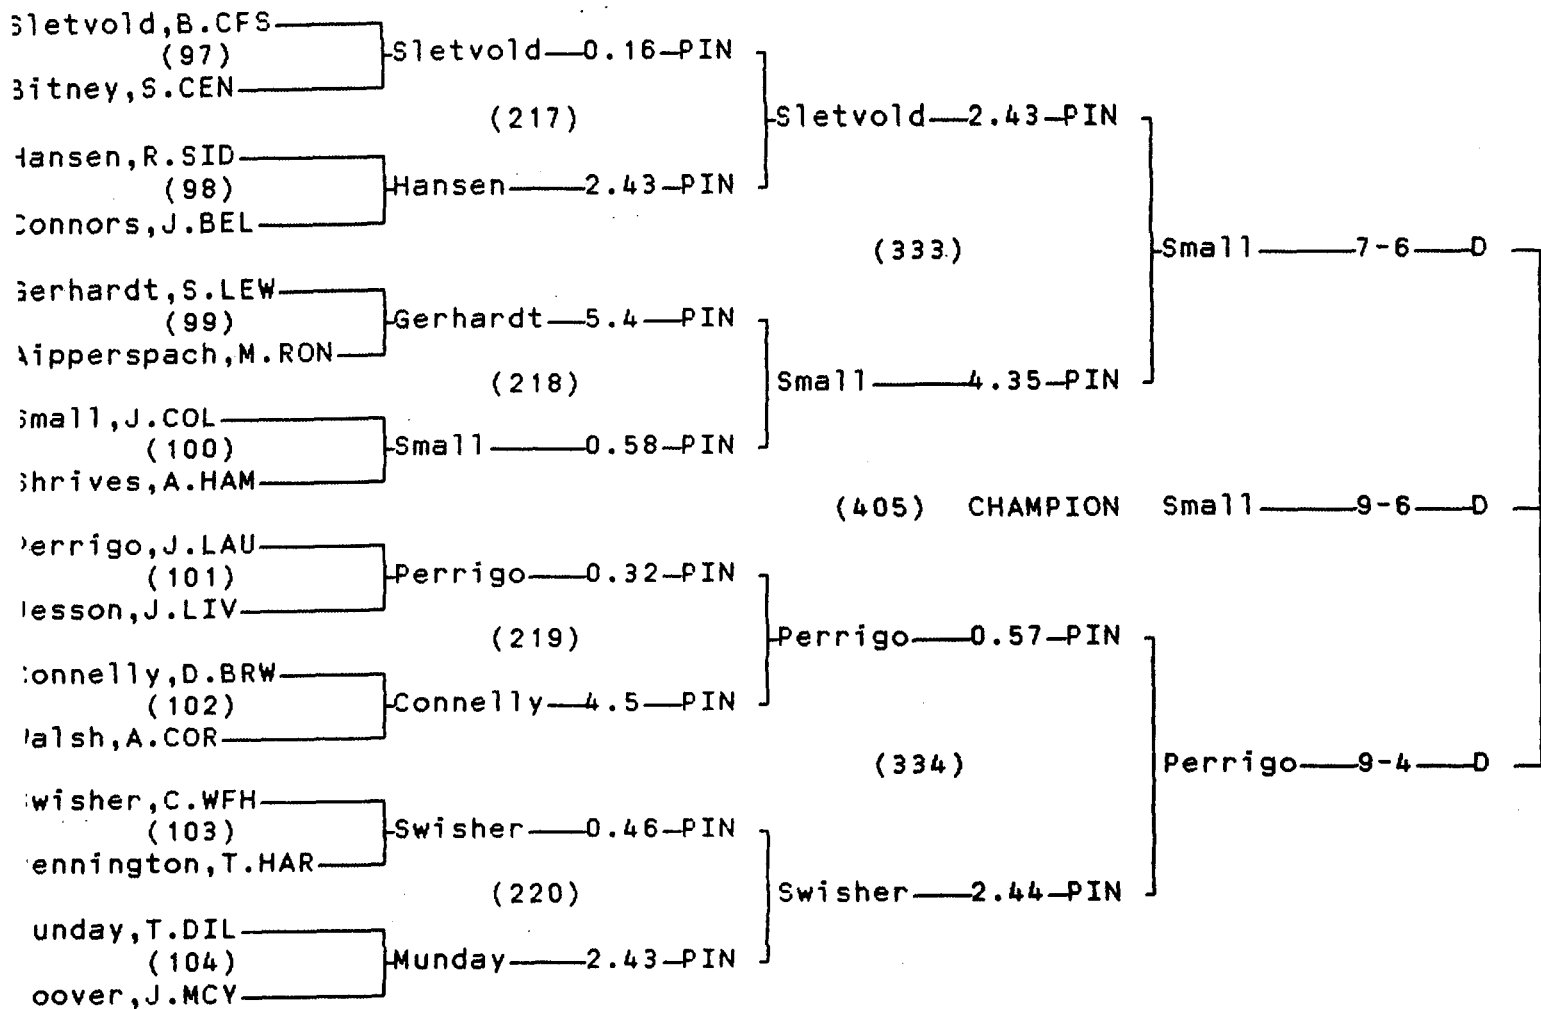

CHAMPIONS BRACKET 189 LB