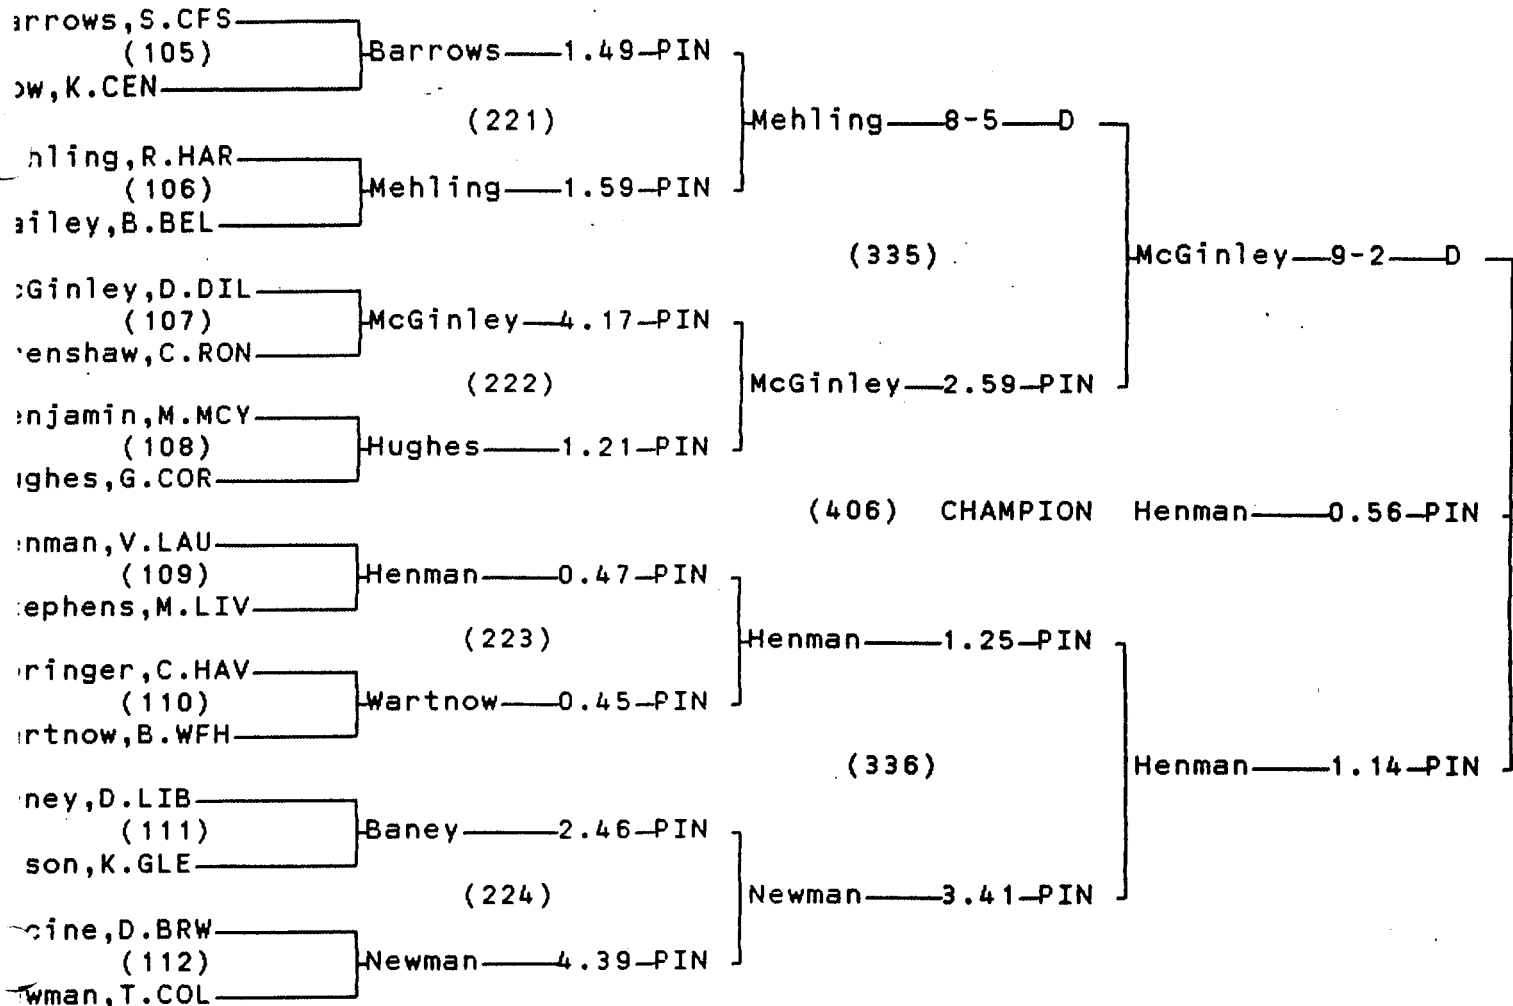

CHAMPIONS BRACKET 189 LB

CONSOLATION BRACKET 189 LB

2000 CLASS A STATE WRESTLING TOURNAMENT

CHAMPIONS BRACKET 275 LB

CONSOLATION BRACKET 275 LB