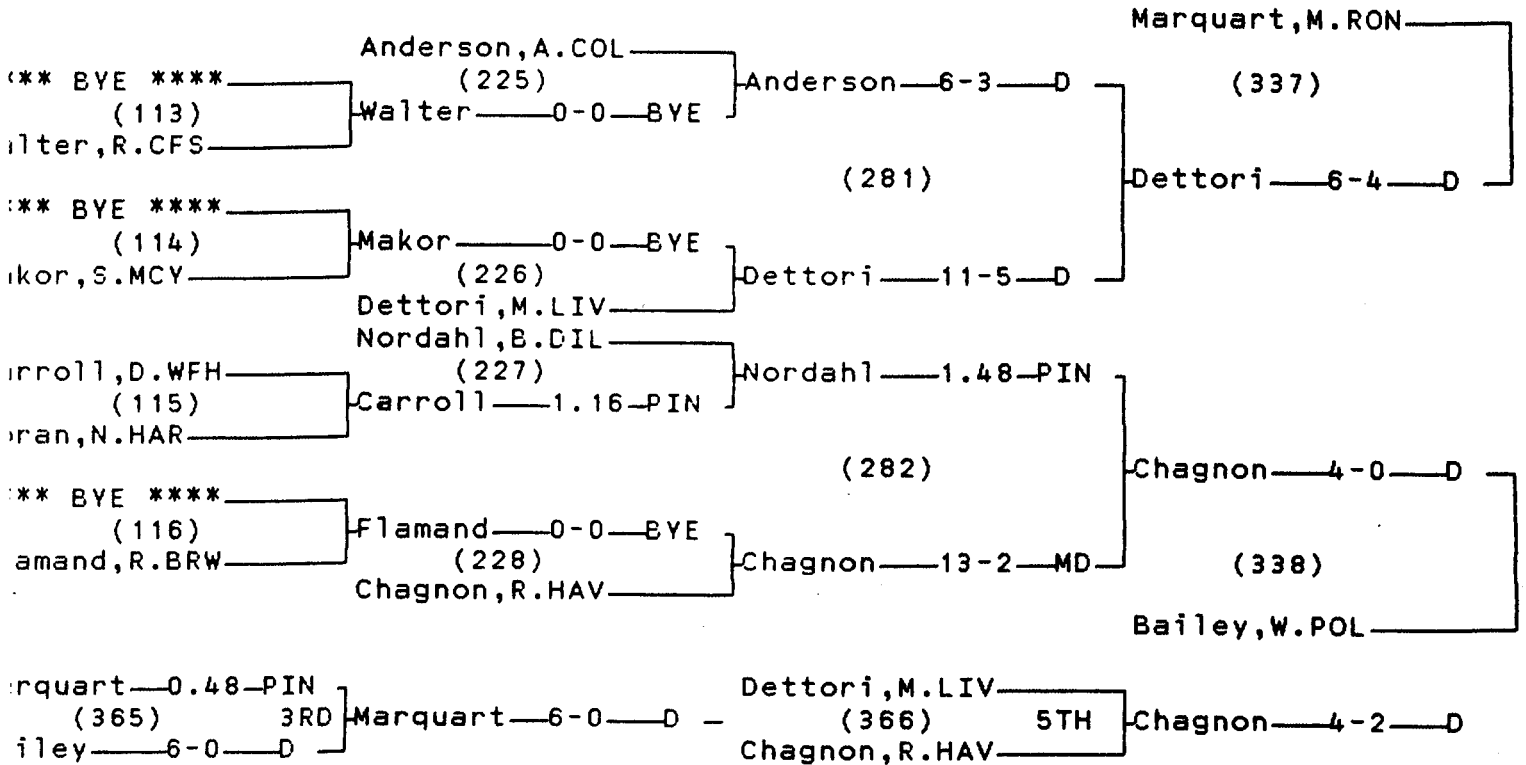

CONSOLATION BRACKET 98 LB