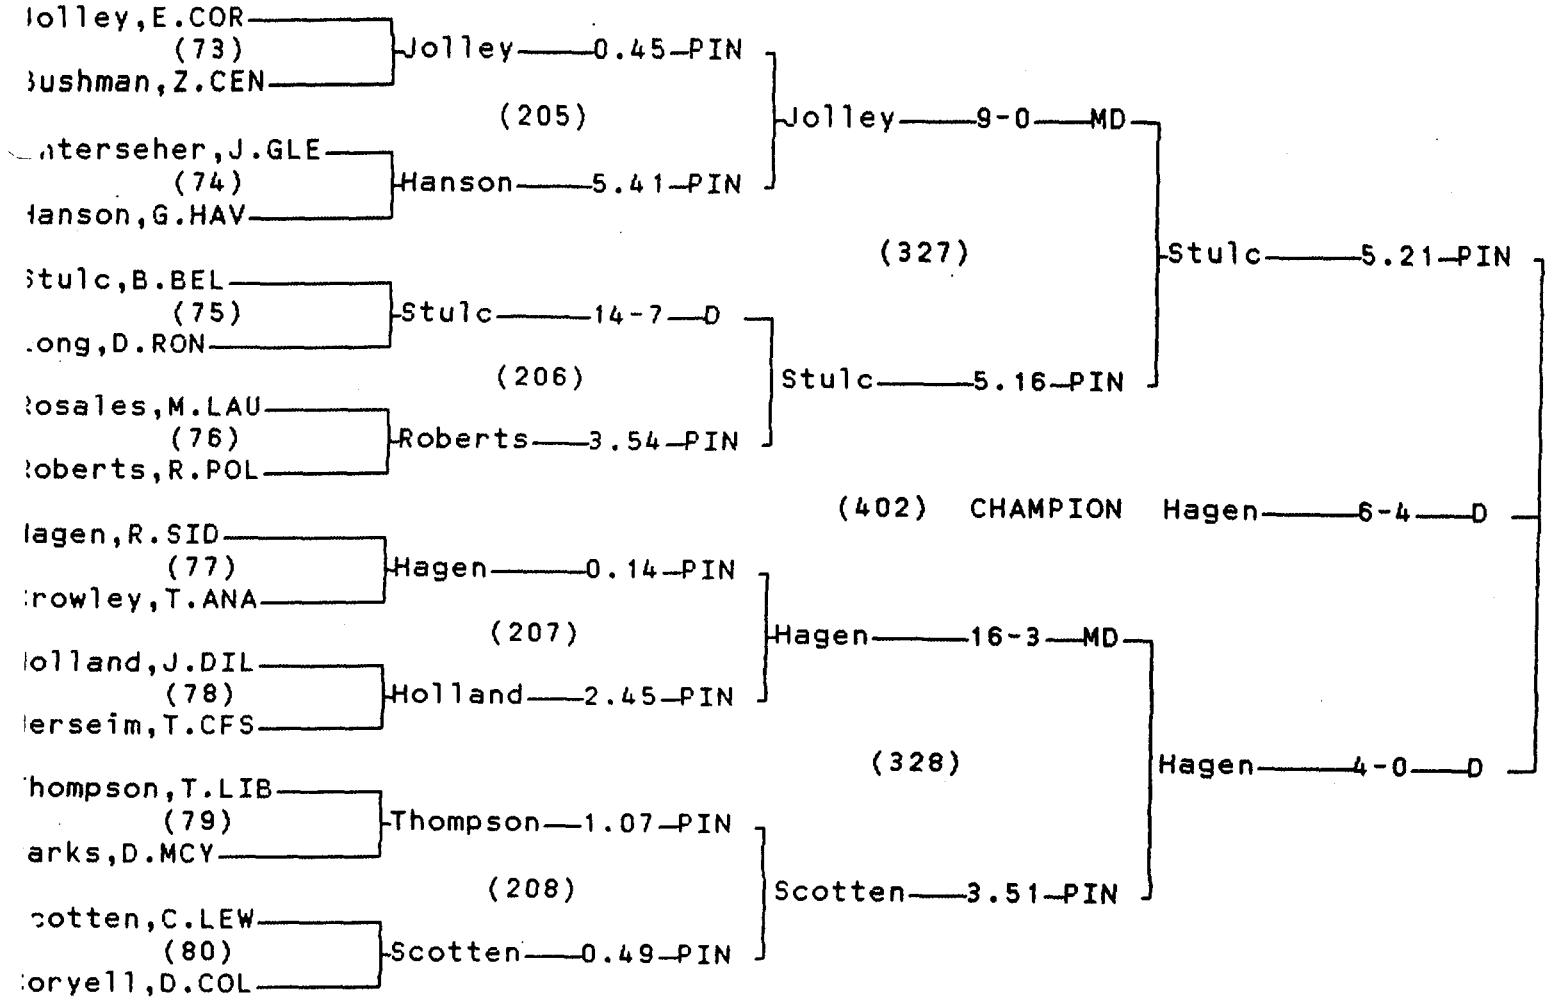

CONSOLATION BRACKET 140 LB

CHAMPIONS BRACKET 145 LB

CONSOLATION BRACKET 145 LB

2000 CLASS A STATE WRESTLING TOURNAMENT

CHAMPIONS BRACKET 152 LB

CONSOLATION BRACKET 152 LB

CHAMPIONS BRACKET 160 LB

CONSOLATION BRACKET 160 LB