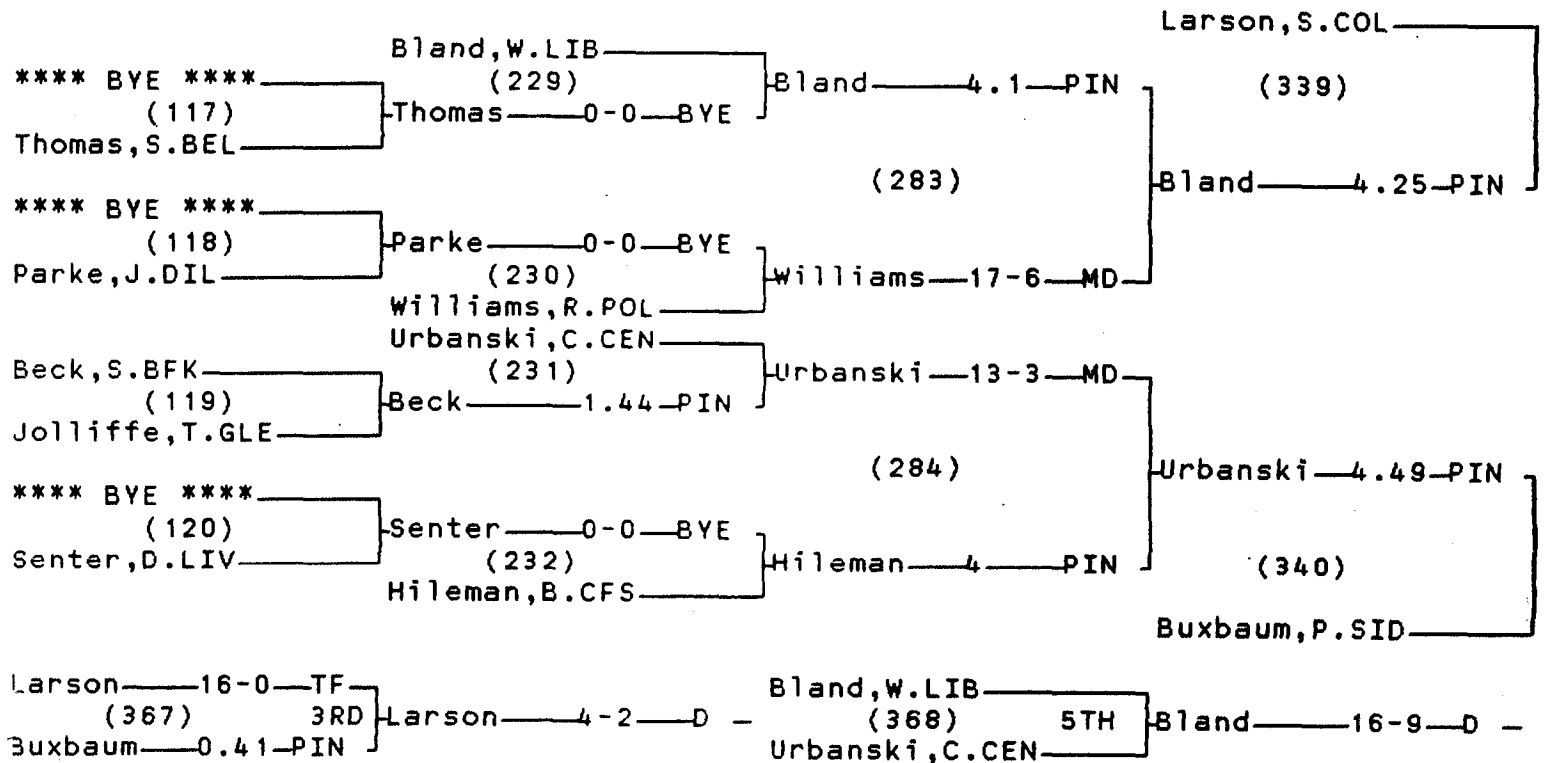

2000 CLASS A STATE WRESTLING TOURNAMENT

Team Rankings

1.	SID Sidney	165.0
2.	HAV Havre	163.0
3.	CFS Columbia Falls	149.5
4.	COR Corvallis	146.5
5.	RON Ronan	140.5
6.	HAR Hardin	115.5
7.	LIB Libby	103.0
8.	DIL Beaverhead Co	101.5
9.	LAU Laurel	100.0
10.	COL Colstrip	82.5
11.	WFH Whitefish	64.0
12.	POL Polson	60.5
13.	LIV Park	57.0
14.	BRW Browning	52.0
15.	BEL Belgrade	49.0
16.	MCY Custer Co	45.0
17.	CEN Billings Central	39.0
18.	ANA Anaconda	32.0
19.	LEW Fergus	32.0
20.	BUC Butte Central	29.0
21.	GLE Dawson Co	12.5
22.	BFK Bigfork	10.0
23.	HAM Hamilton	8.0

CHAMPIONS BRACKET 98 LB

CONSOLATION BRACKET 98 LB

2000 CLASS A STATE WRESTLING TOURNAMENT

CHAMPIONS BRACKET 105 LB

CONSOLATION BRACKET 105 LB

CHAMPIONS BRACKET 112 LB

CONSOLATION BRACKET 112 LB

CHAMPIONS BRACKET 119 LB