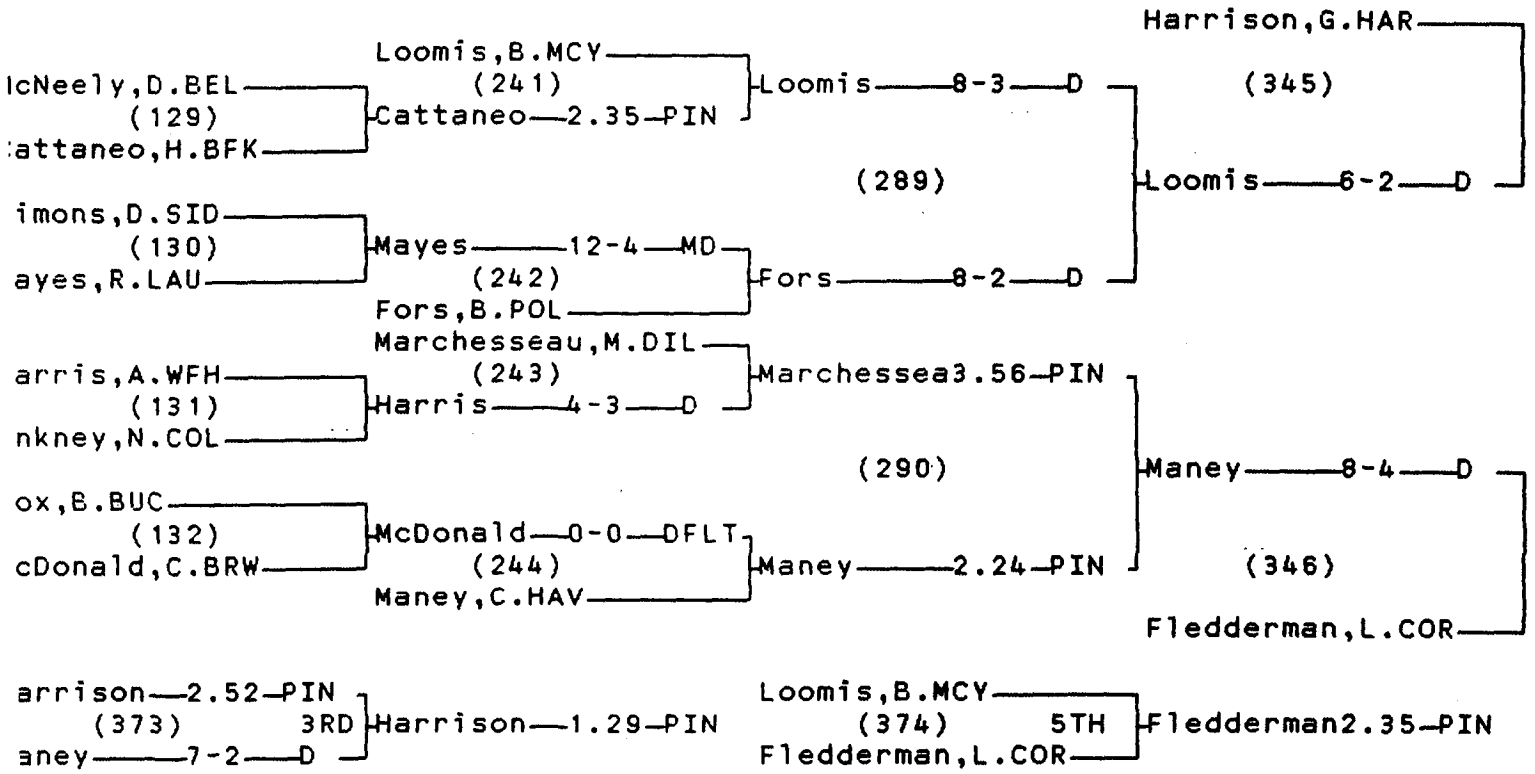

CONSOLATION BRACKET 125 LB