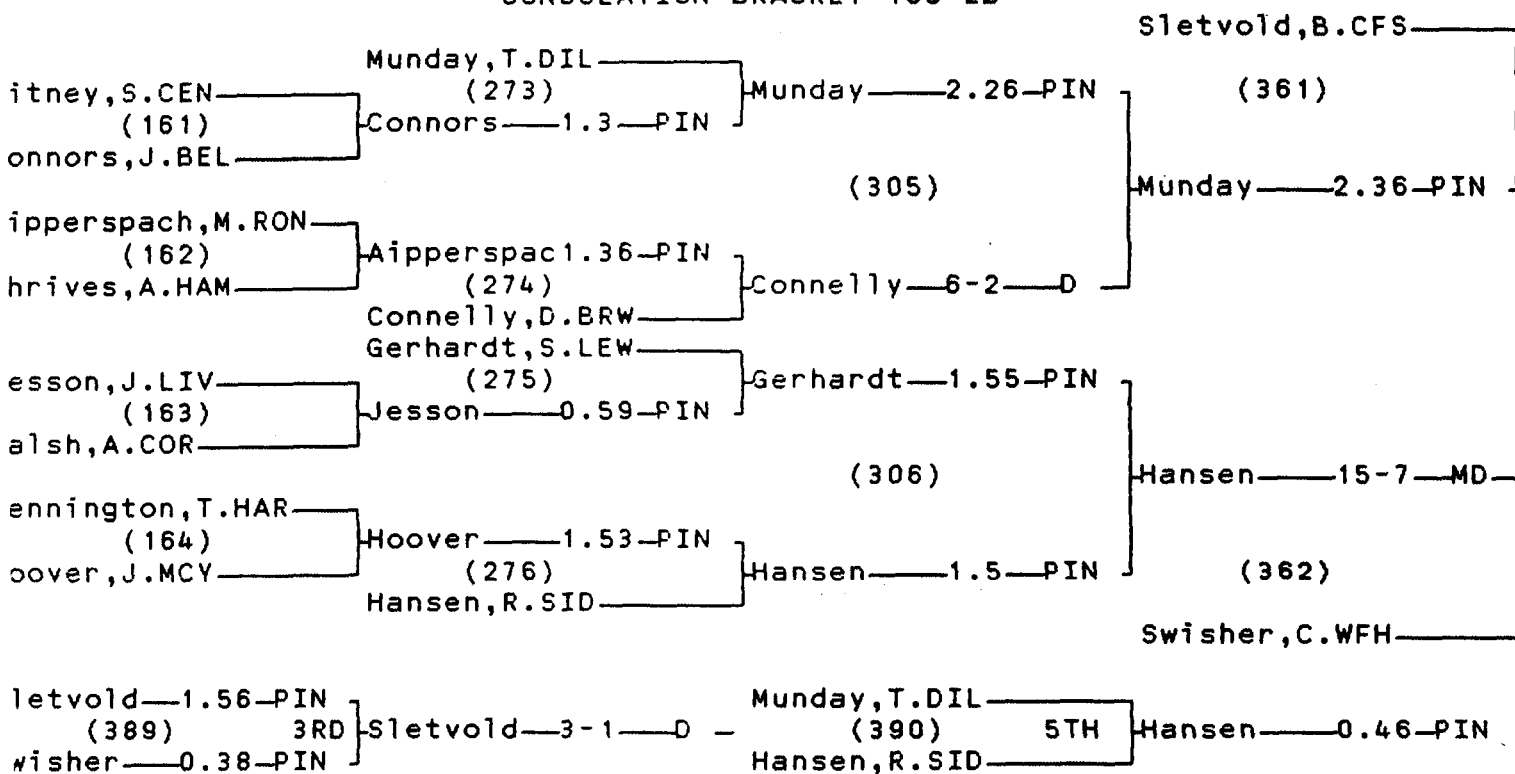

CONSOLATION BRACKET 189 LB