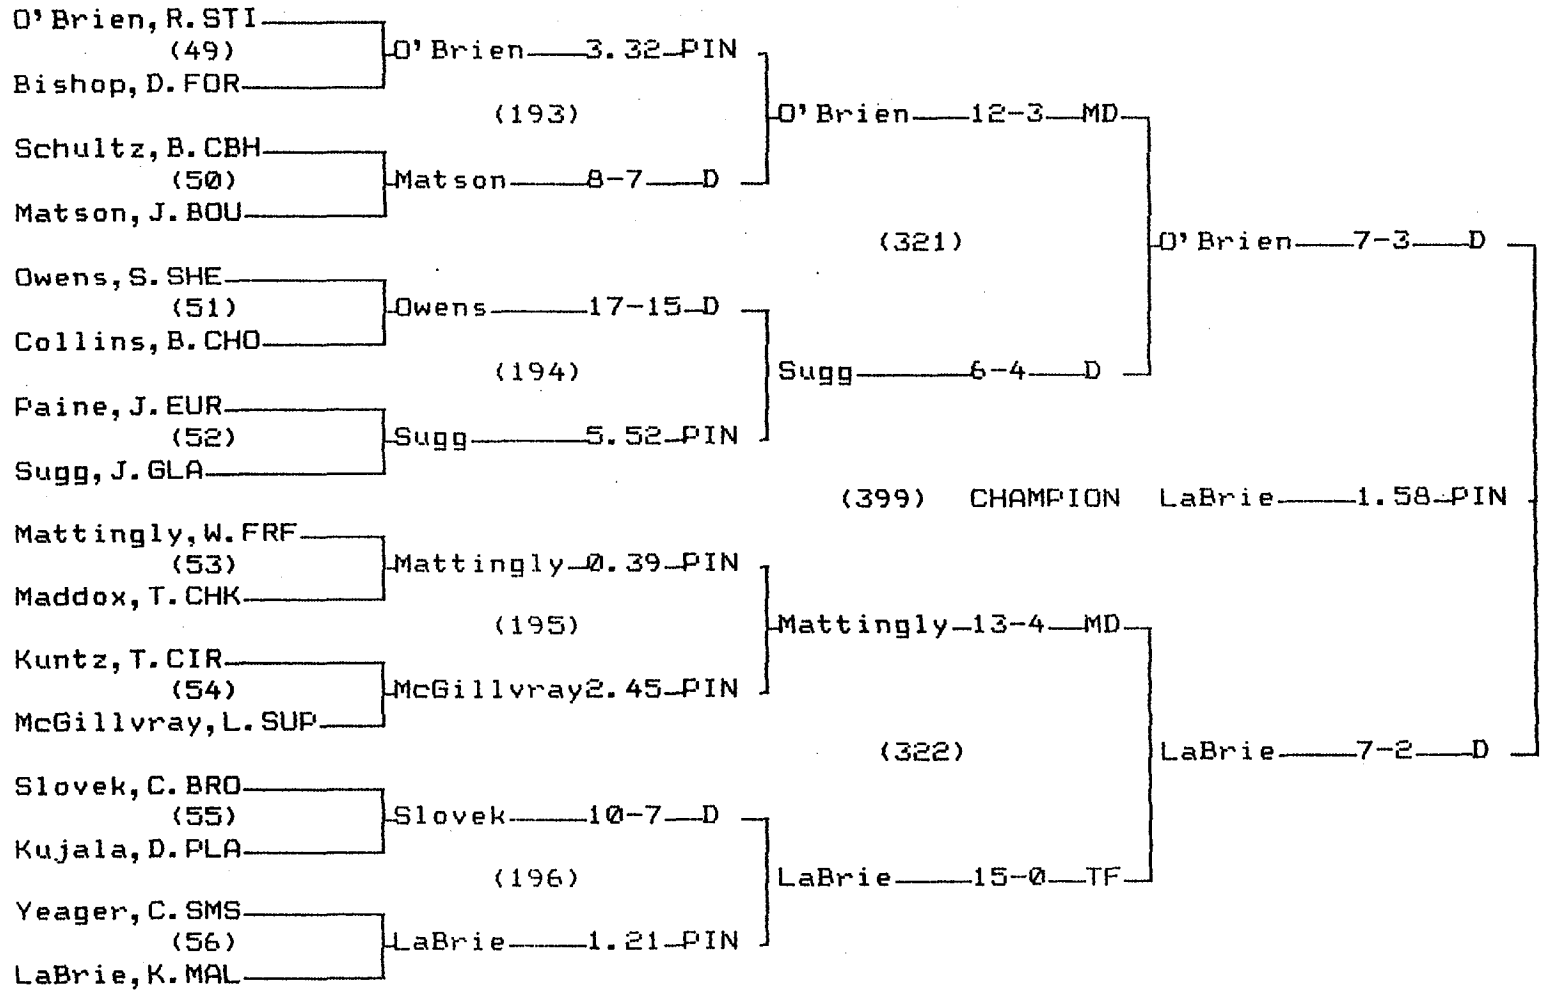

2000 State "B-C" Wrestling Tournament

CHAMPIONS BRACKET 135 LB