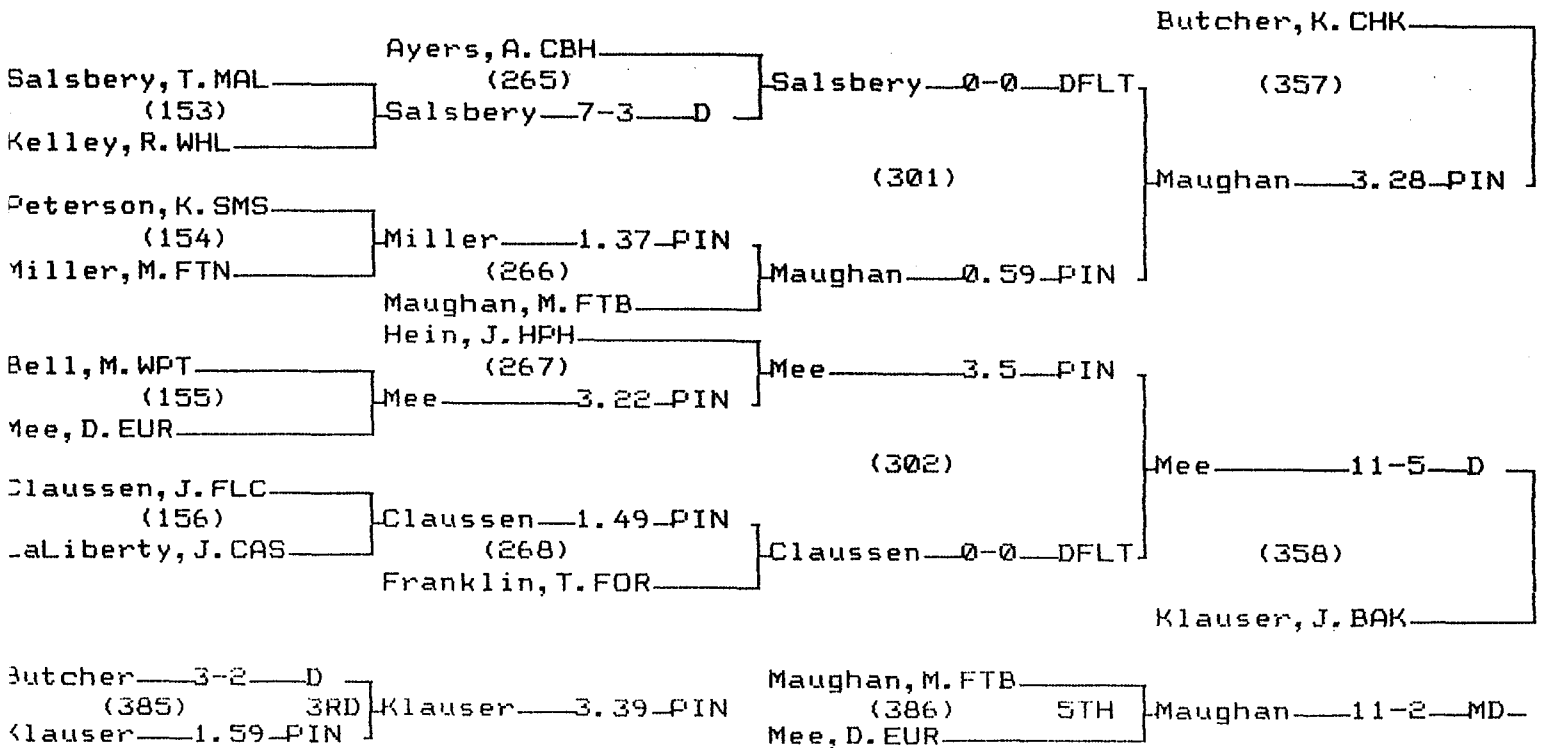

CHAMPIONS BRACKET 145 LB

CONSOLATION BRACKET 145 LB

2000 State "B-C" Wrestling Tournament

CHAMPIONS BRACKET 160 LB

CONSOLATION BRACKET 160 LB

2000 State "B-C" Wrestling Tournament  
CHAMPIONS BRACKET 171 LB