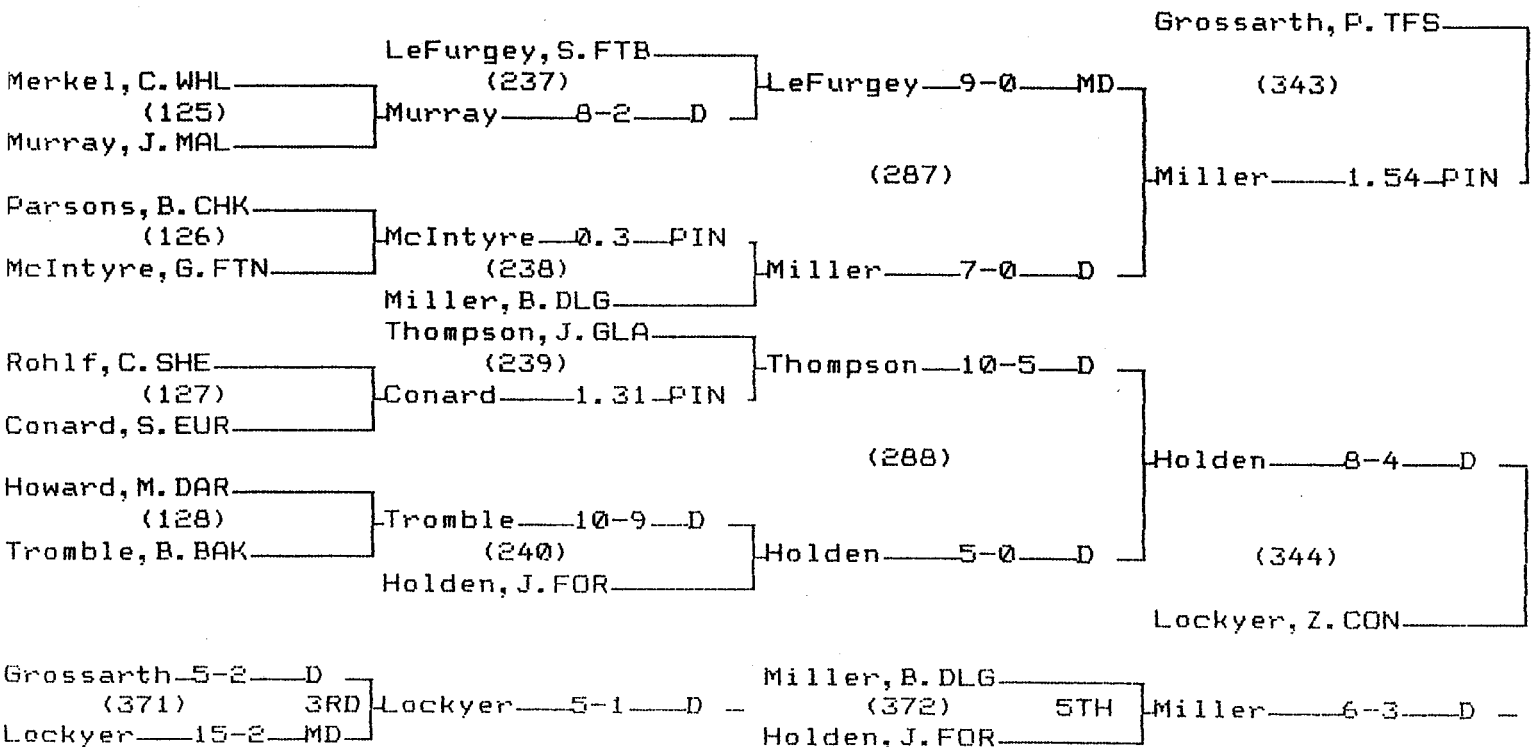

CHAMPIONS BRACKET 112 LB

CONSOLATION BRACKET 112 LB

2000 State "B-C" Wrestling Tournament

CHAMPIONS BRACKET 119 LB

CONSOLATION BRACKET 119 LB

2000 State "B-C" Wrestling Tournament

CHAMPIONS BRACKET 125 LB

CONSOLATION BRACKET 125 LB