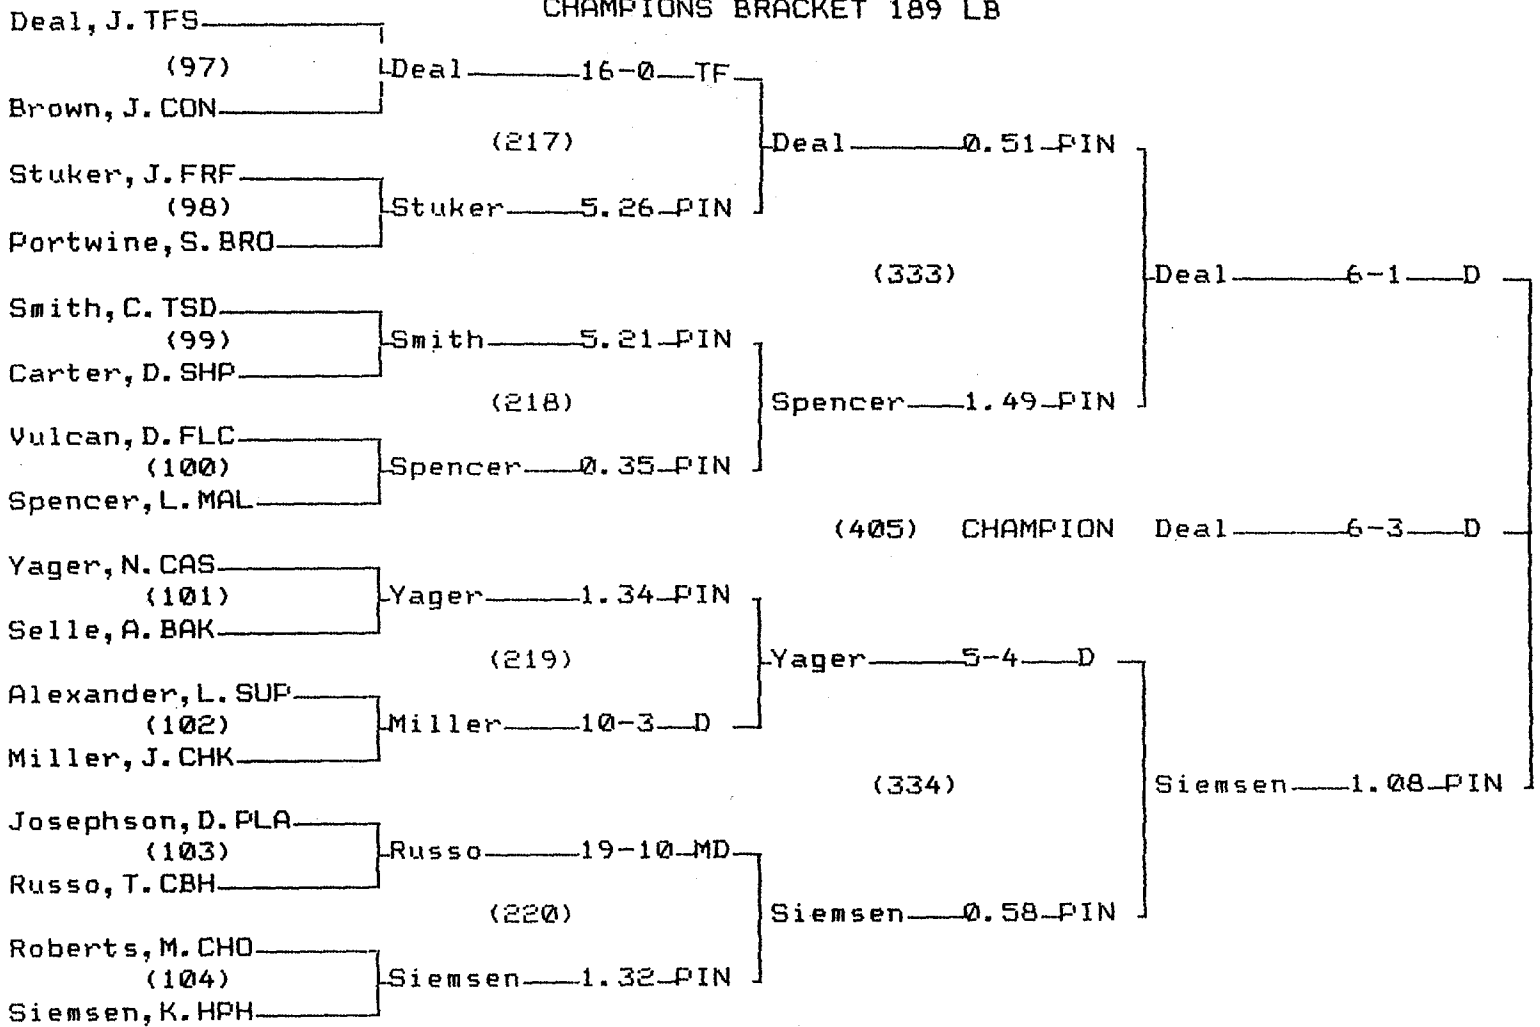

2000 State "B-C" Wrestling Tournament
CHAMPIONS BRACKET 189 LB