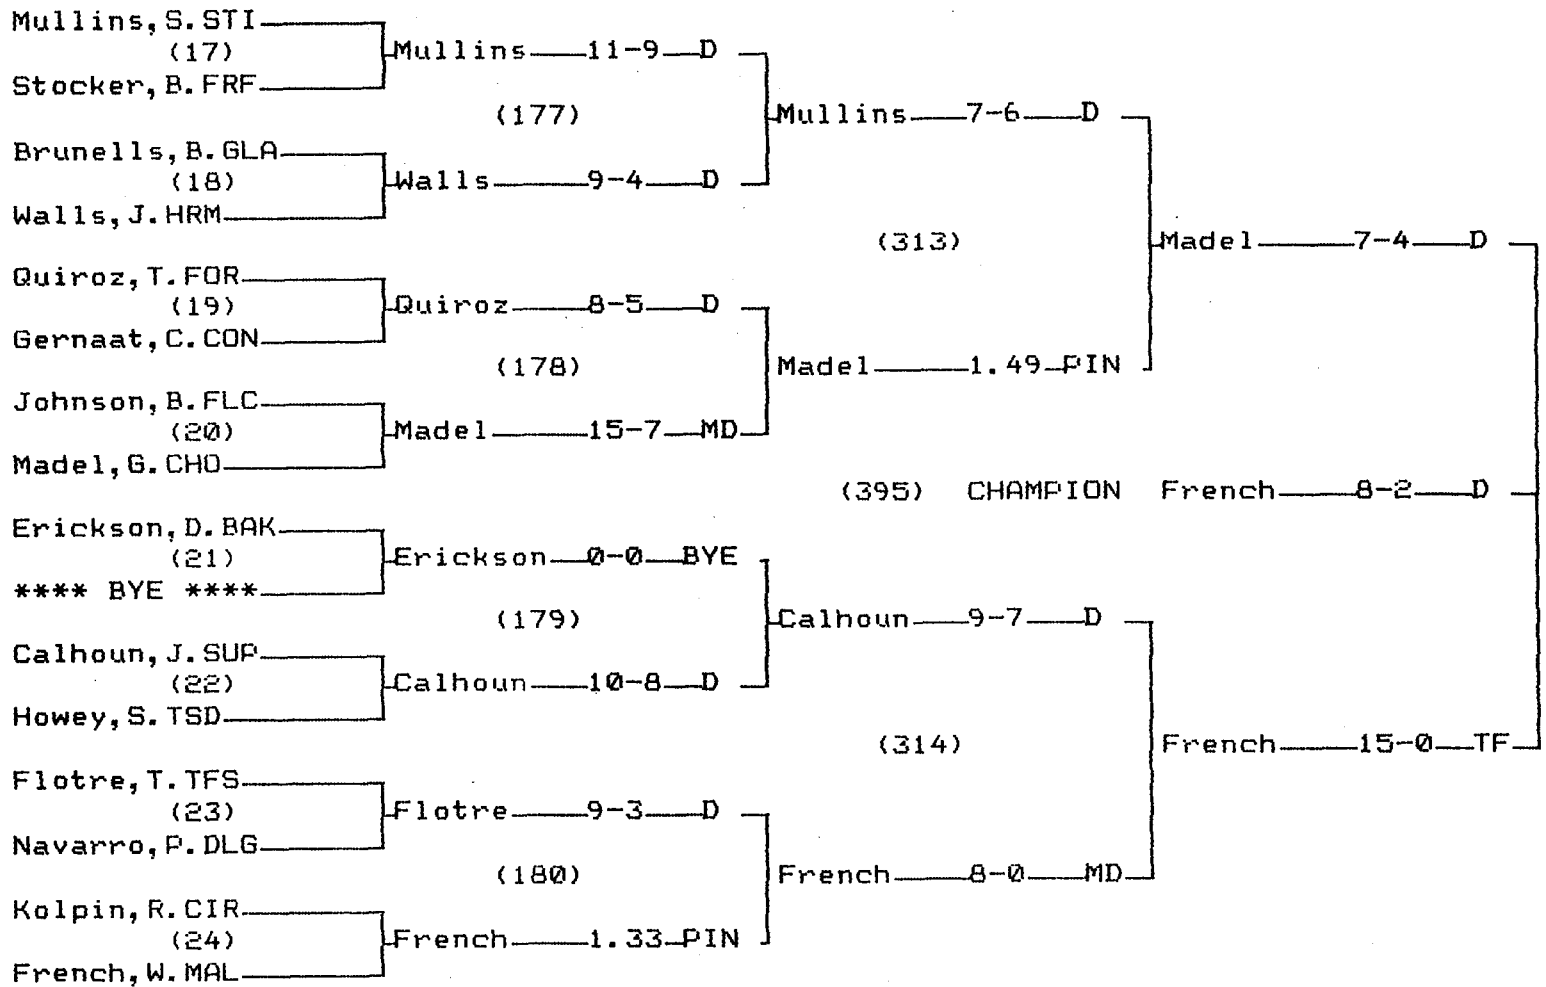

2000 State "B-C" Wrestling Tournament

CHAMPIONS BRACKET 112 LB