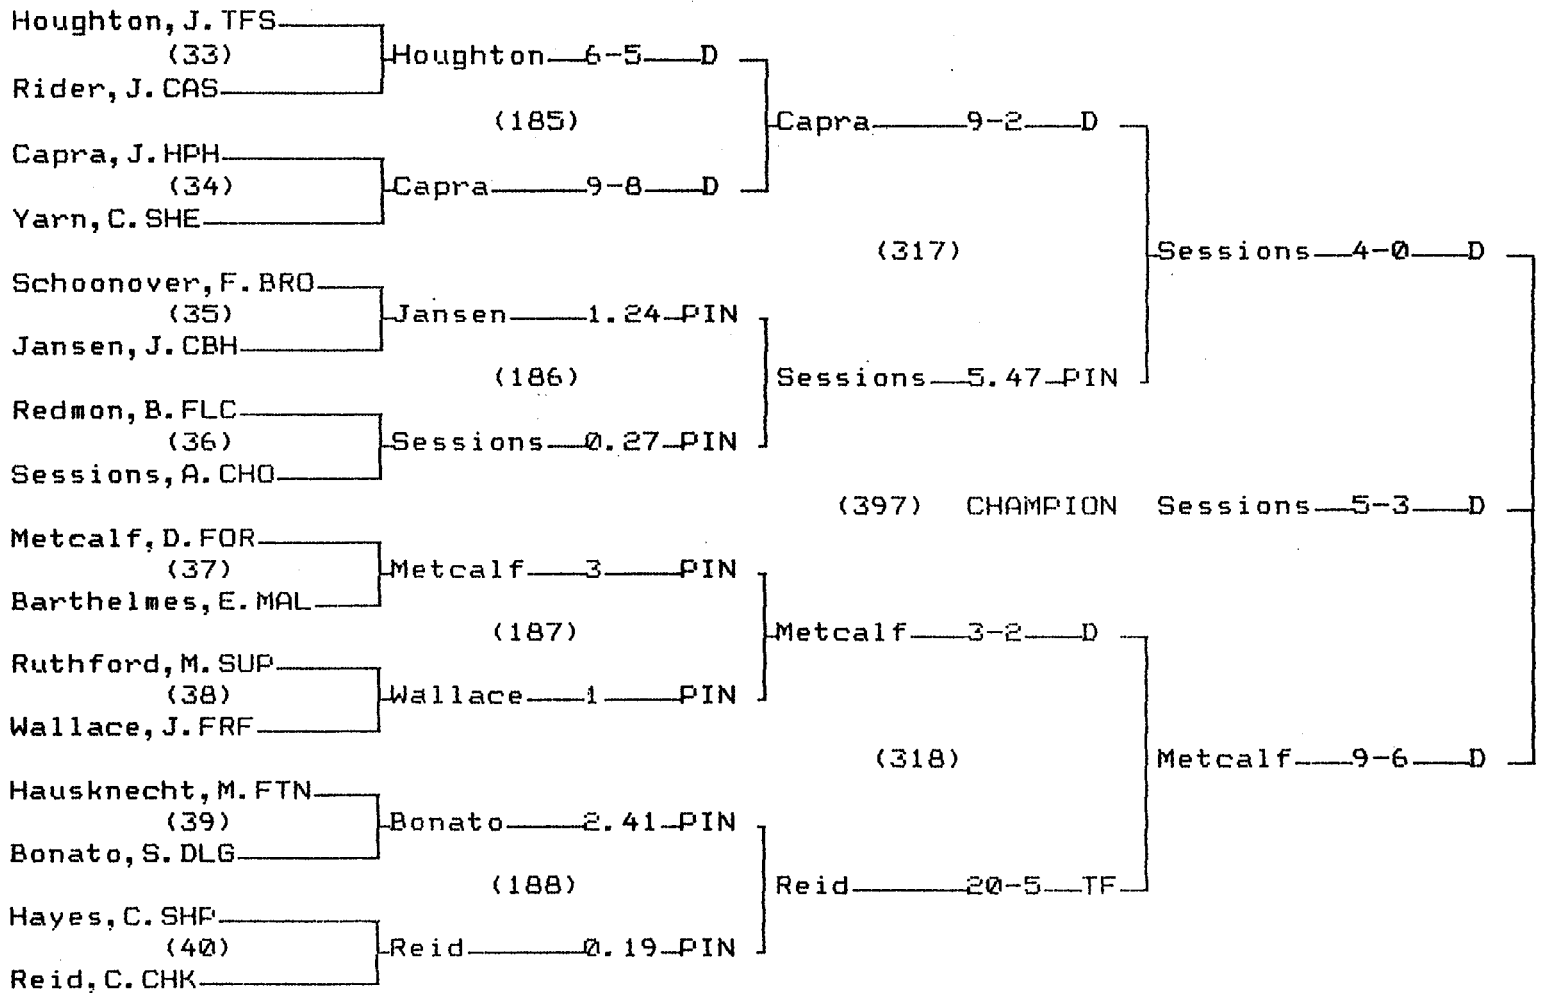

CHAMPIONS BRACKET 112 LB

CONSOLATION BRACKET 112 LB

2000 State "B-C" Wrestling Tournament

CHAMPIONS BRACKET 119 LB

CONSOLATION BRACKET 119 LB

2000 State "B-C" Wrestling Tournament

CHAMPIONS BRACKET 125 LB

CONSOLATION BRACKET 125 LB