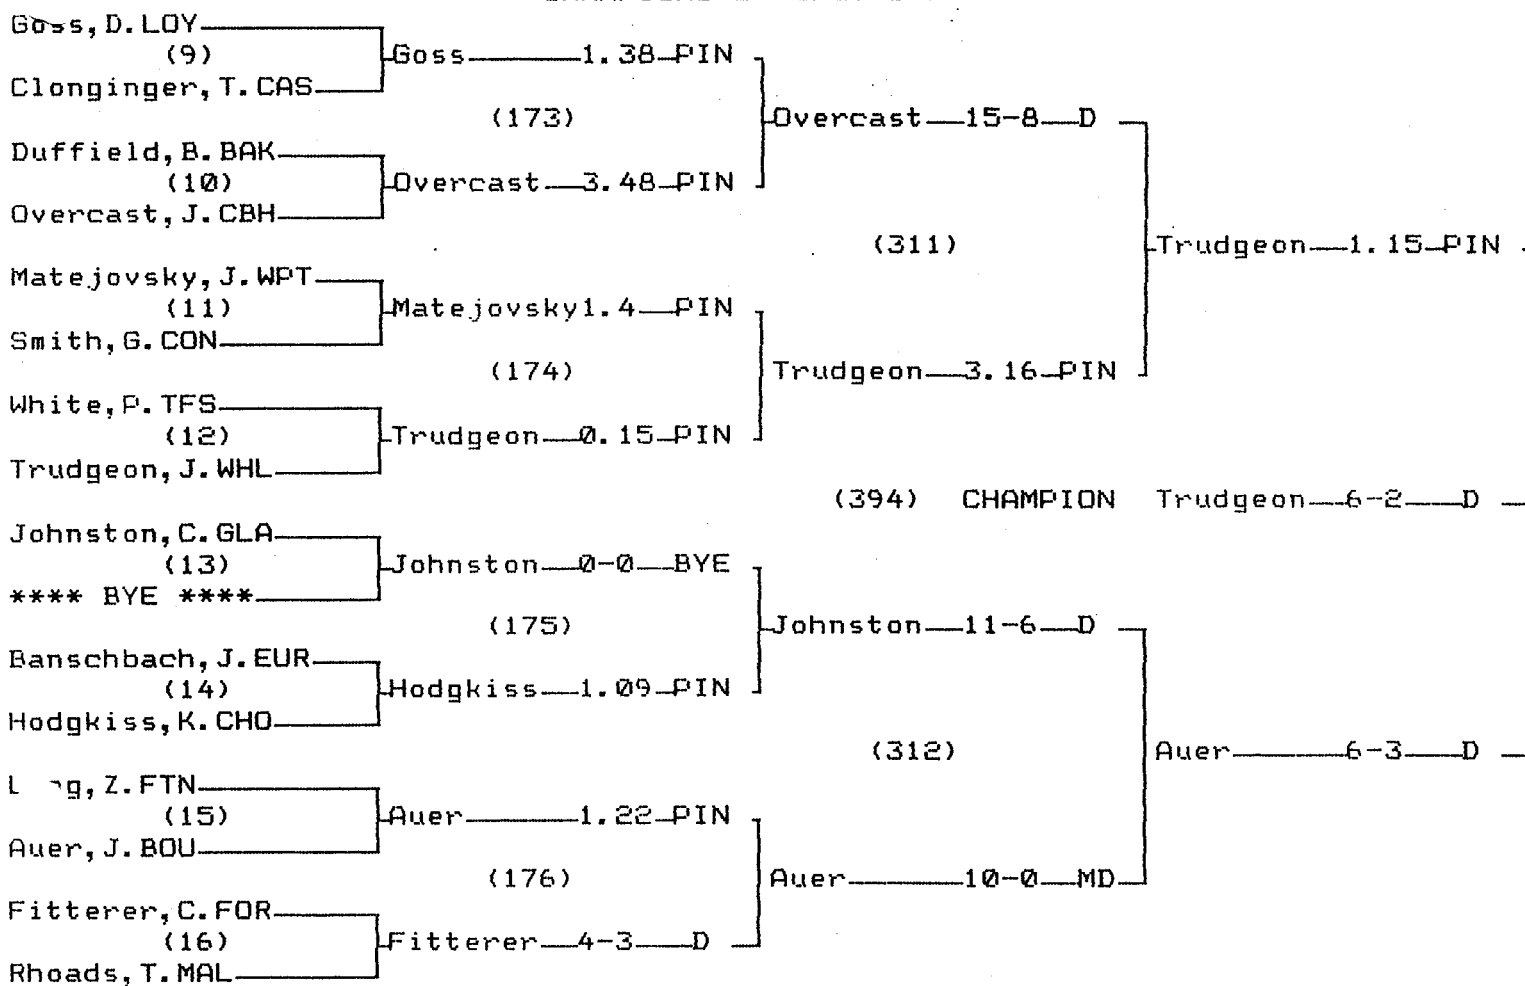

2000 State "B-C" Wrestling Tournament

CHAMPIONS BRACKET 105 LB