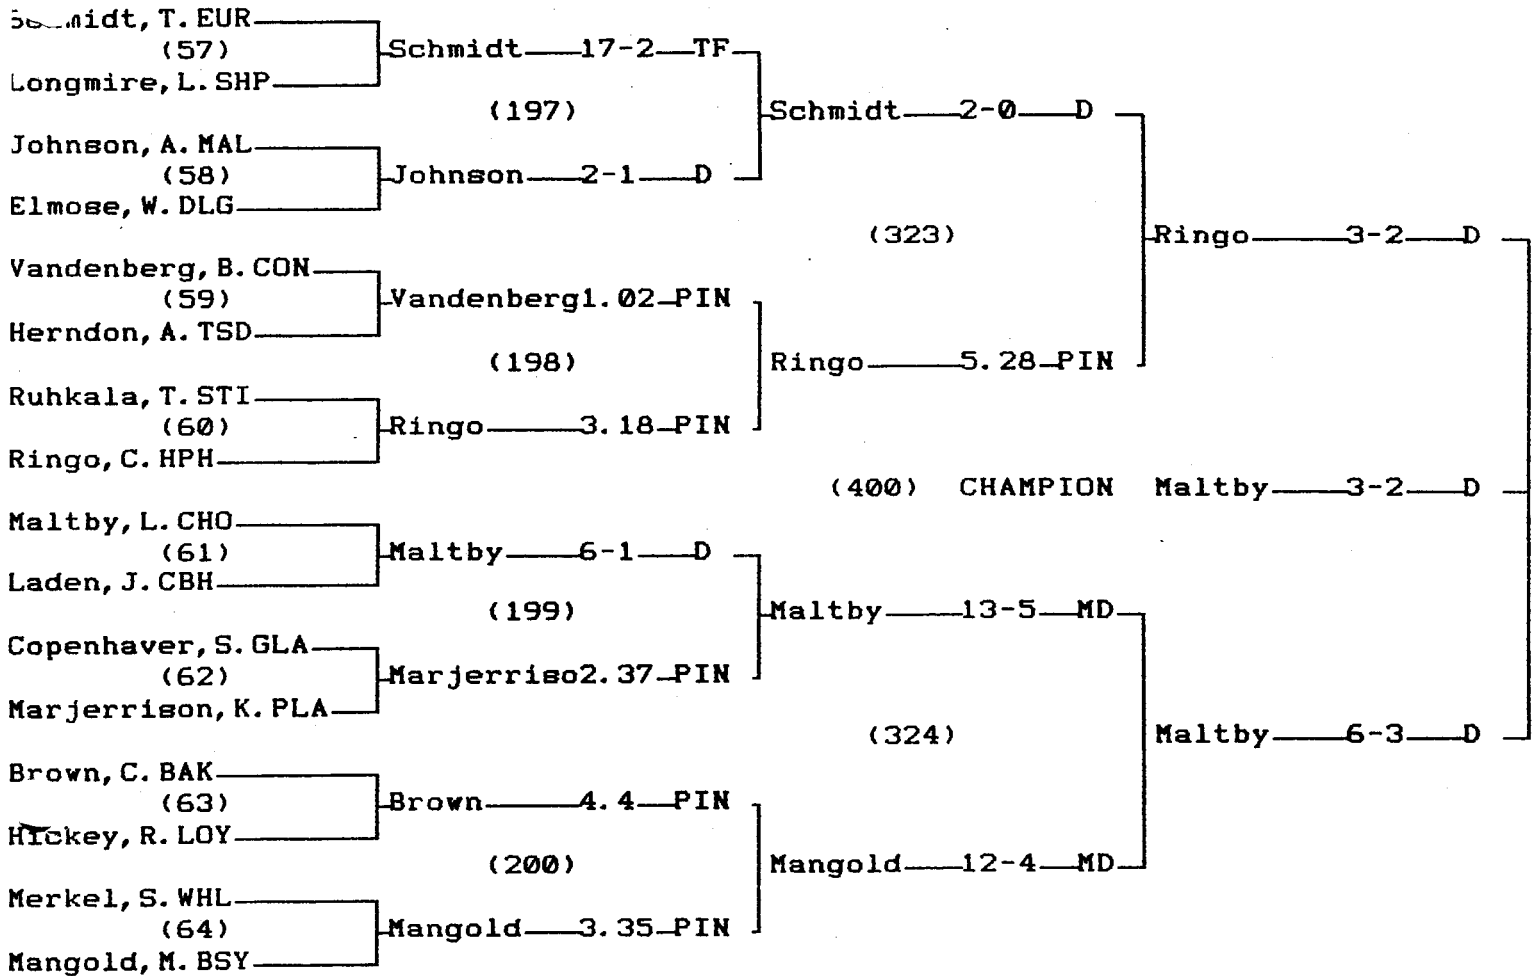

2000 State "B-C" Wrestling Tournament

CHAMPIONS BRACKET 135 LB

CONSOLATION BRACKET 135 LB

2000 State "B-C" Wrestling Tournament

CHAMPIONS BRACKET 140 LB

CONSOLATION BRACKET 140 LB

2000 State "B-C" Wrestling Tournament