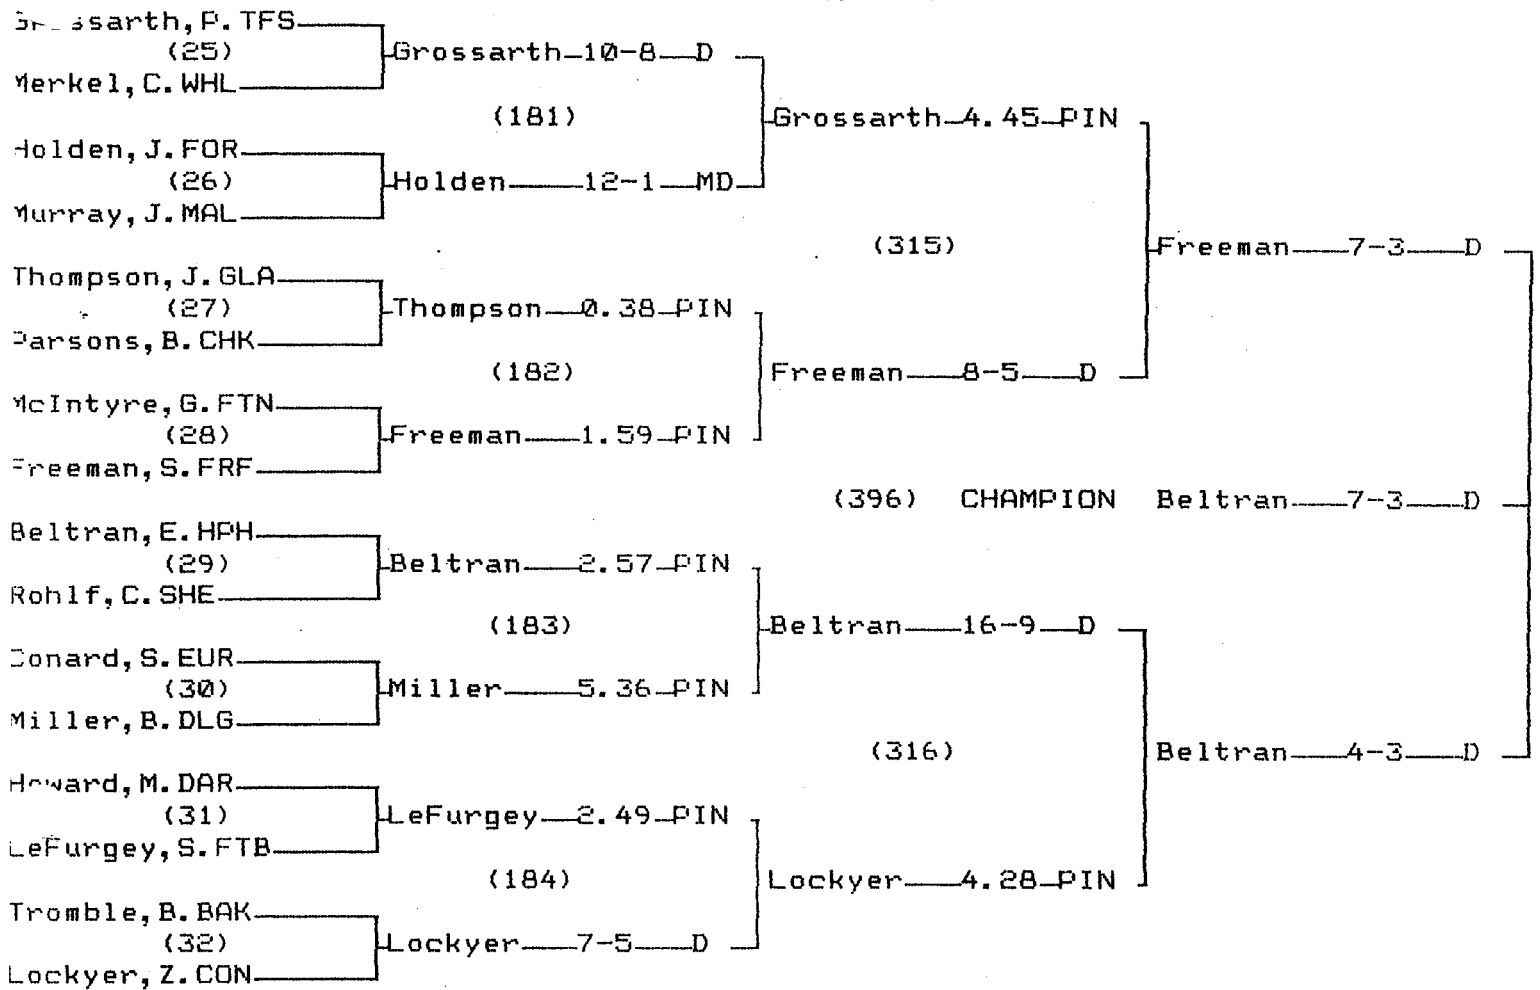

CHAMPIONS BRACKET 112 LB

CONSOLATION BRACKET 112 LB

2000 State "B-C" Wrestling Tournament

CHAMPIONS BRACKET 119 LB

CONSOLATION BRACKET 119 LB

2000 State "B-C" Wrestling Tournament

CHAMPIONS BRACKET 125 LB

CONSOLATION BRACKET 125 LB