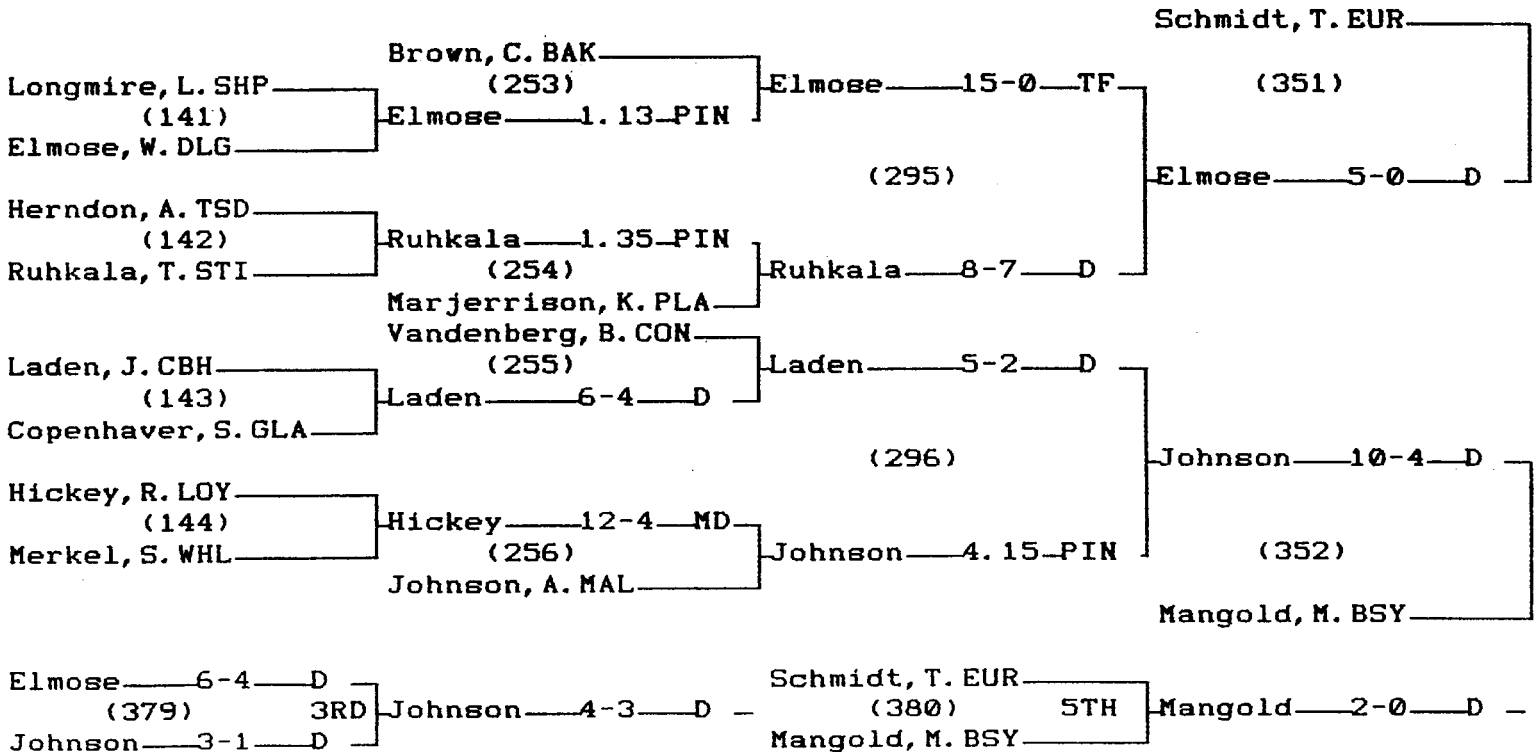

2000 State "B-C" Wrestling Tournament

CHAMPIONS BRACKET 135 LB

CONSOLATION BRACKET 135 LB

2000 State "B-C" Wrestling Tournament

CHAMPIONS BRACKET 140 LB

CONSOLATION BRACKET 140 LB

2000 State "B-C" Wrestling Tournament