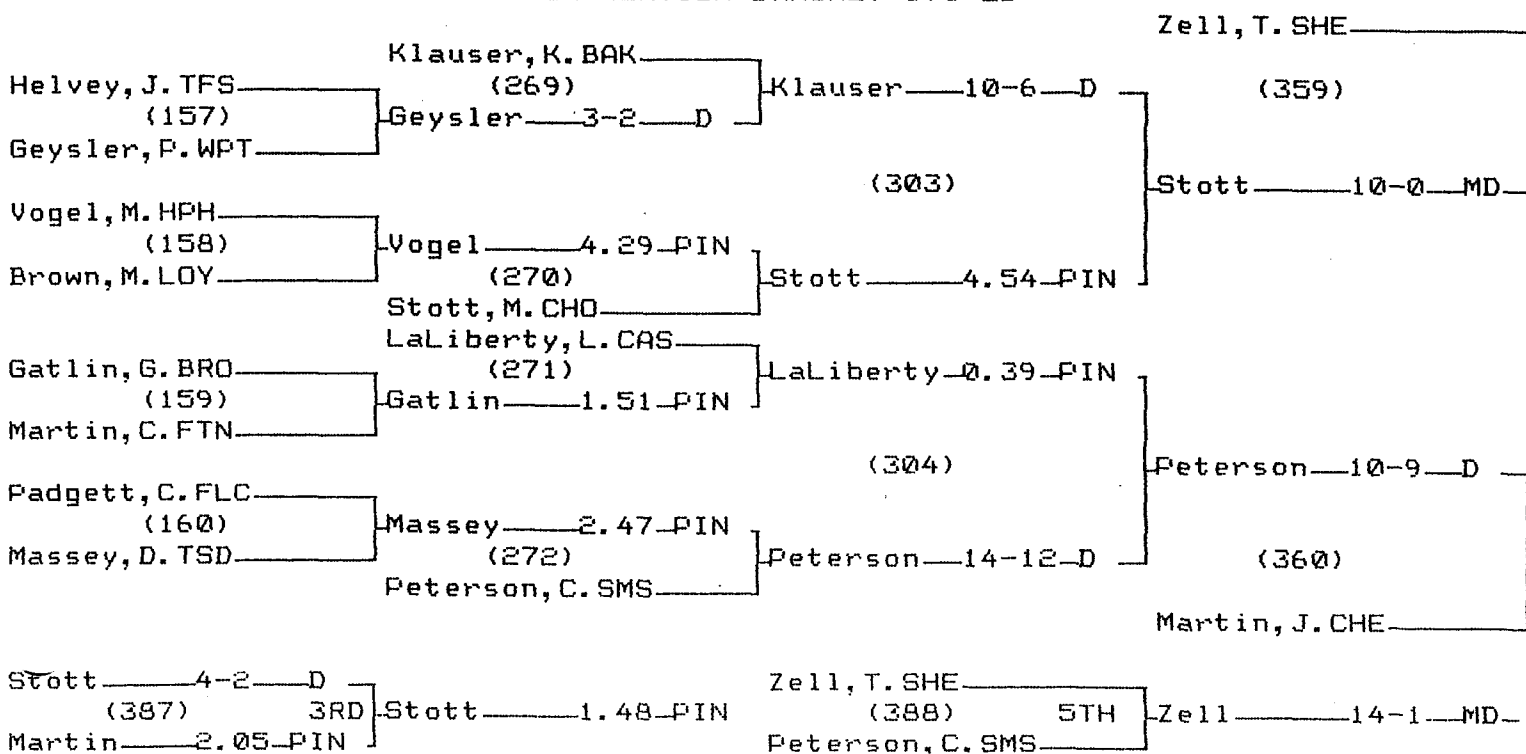

CONSOLATION BRACKET 171 LB