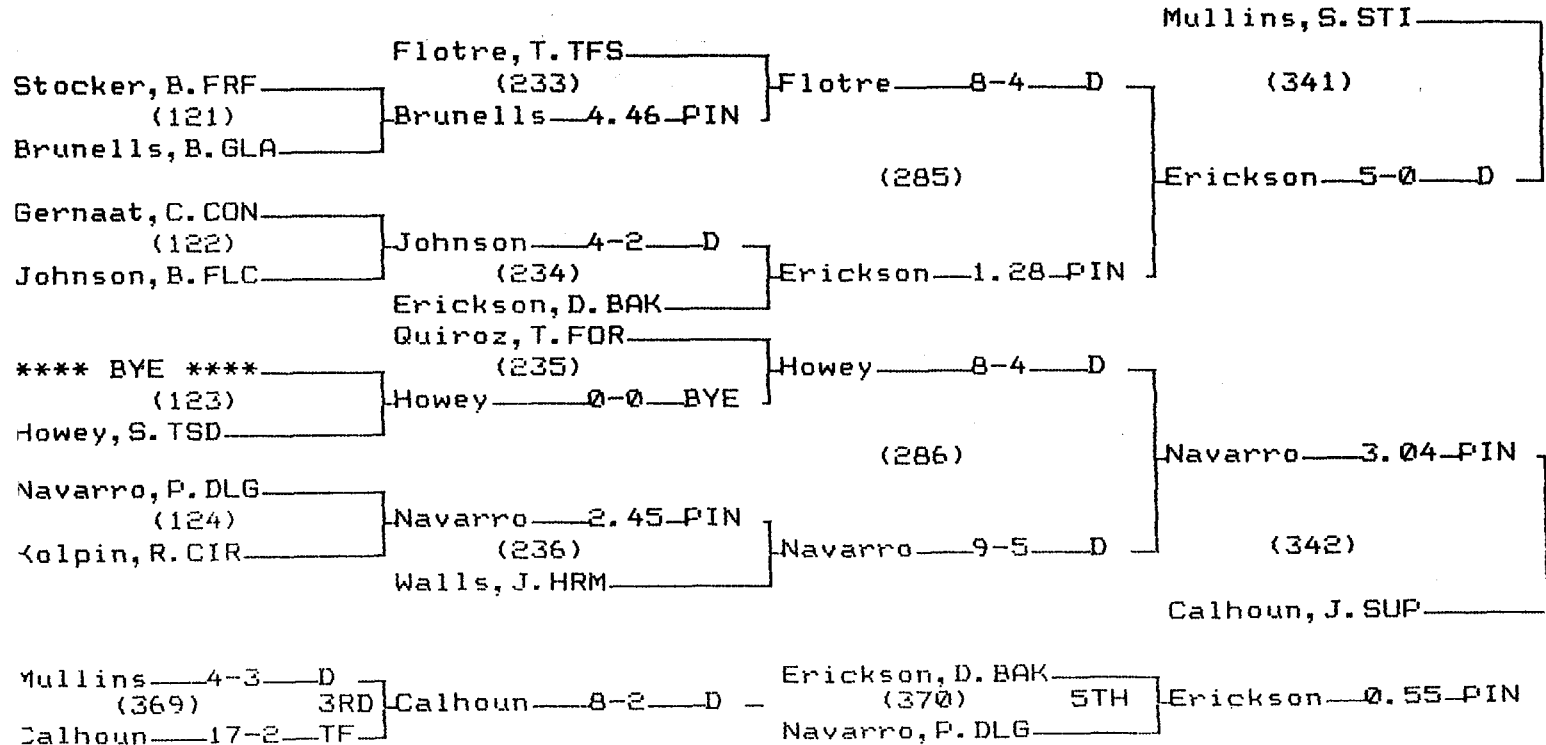

CONSOLATION BRACKET 112 LB