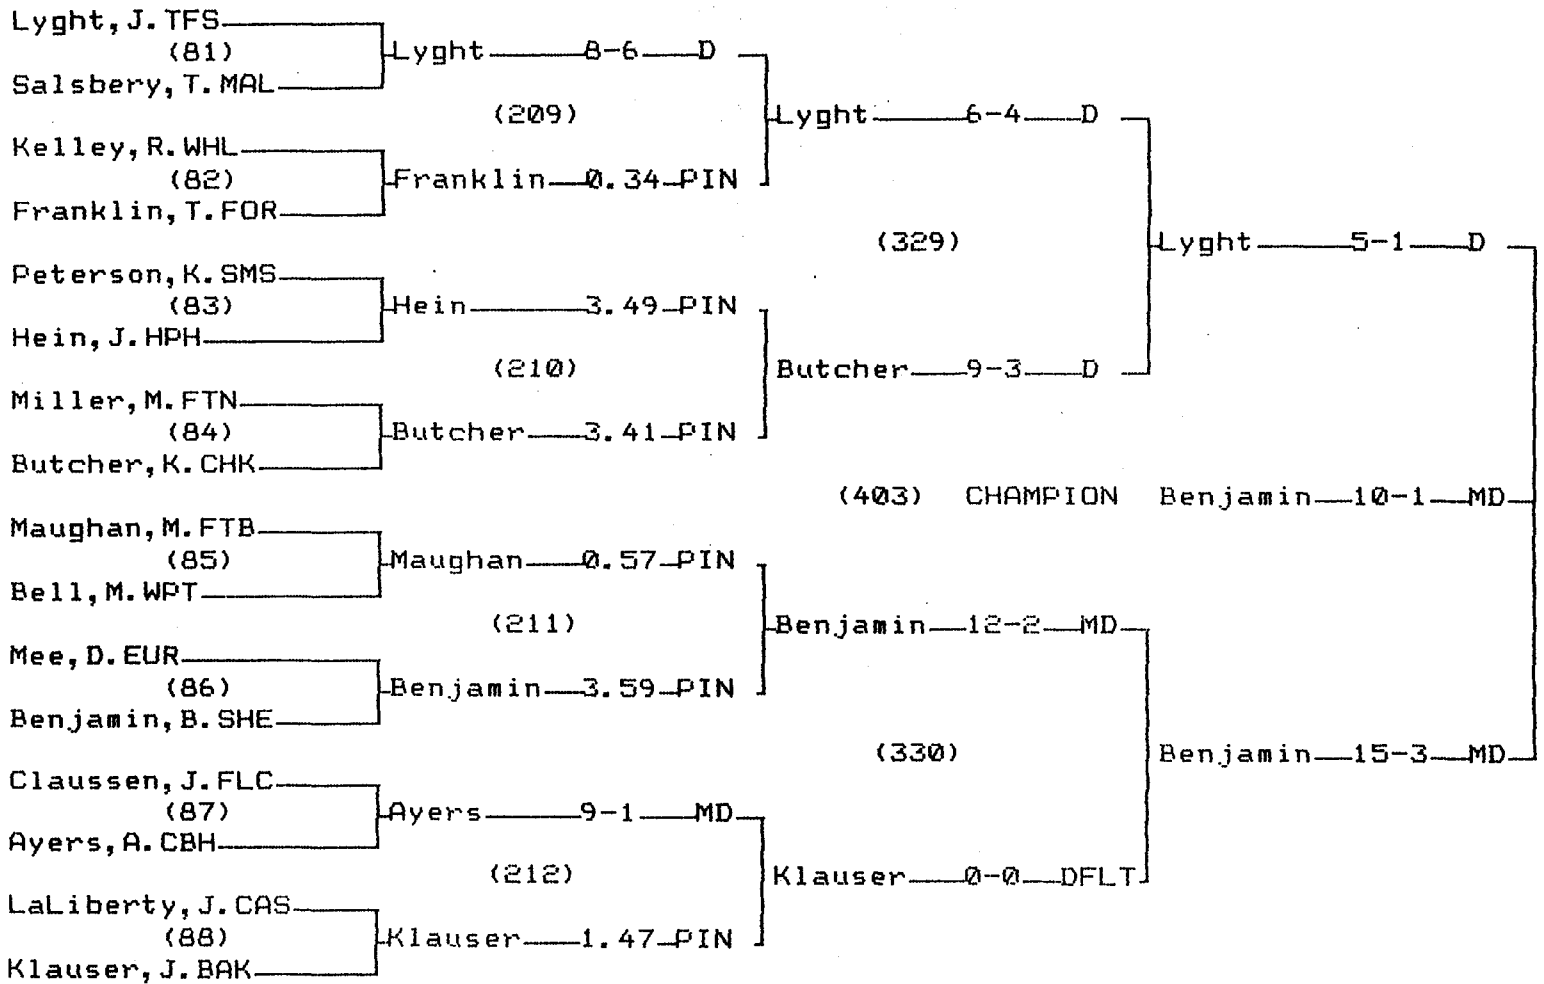

CHAMPIONS BRACKET 145 LB

CONSOLATION BRACKET 145 LB

2000 State "B-C" Wrestling Tournament

CHAMPIONS BRACKET 160 LB

CONSOLATION BRACKET 160 LB

2000 State "B-C" Wrestling Tournament  
CHAMPIONS BRACKET 171 LB