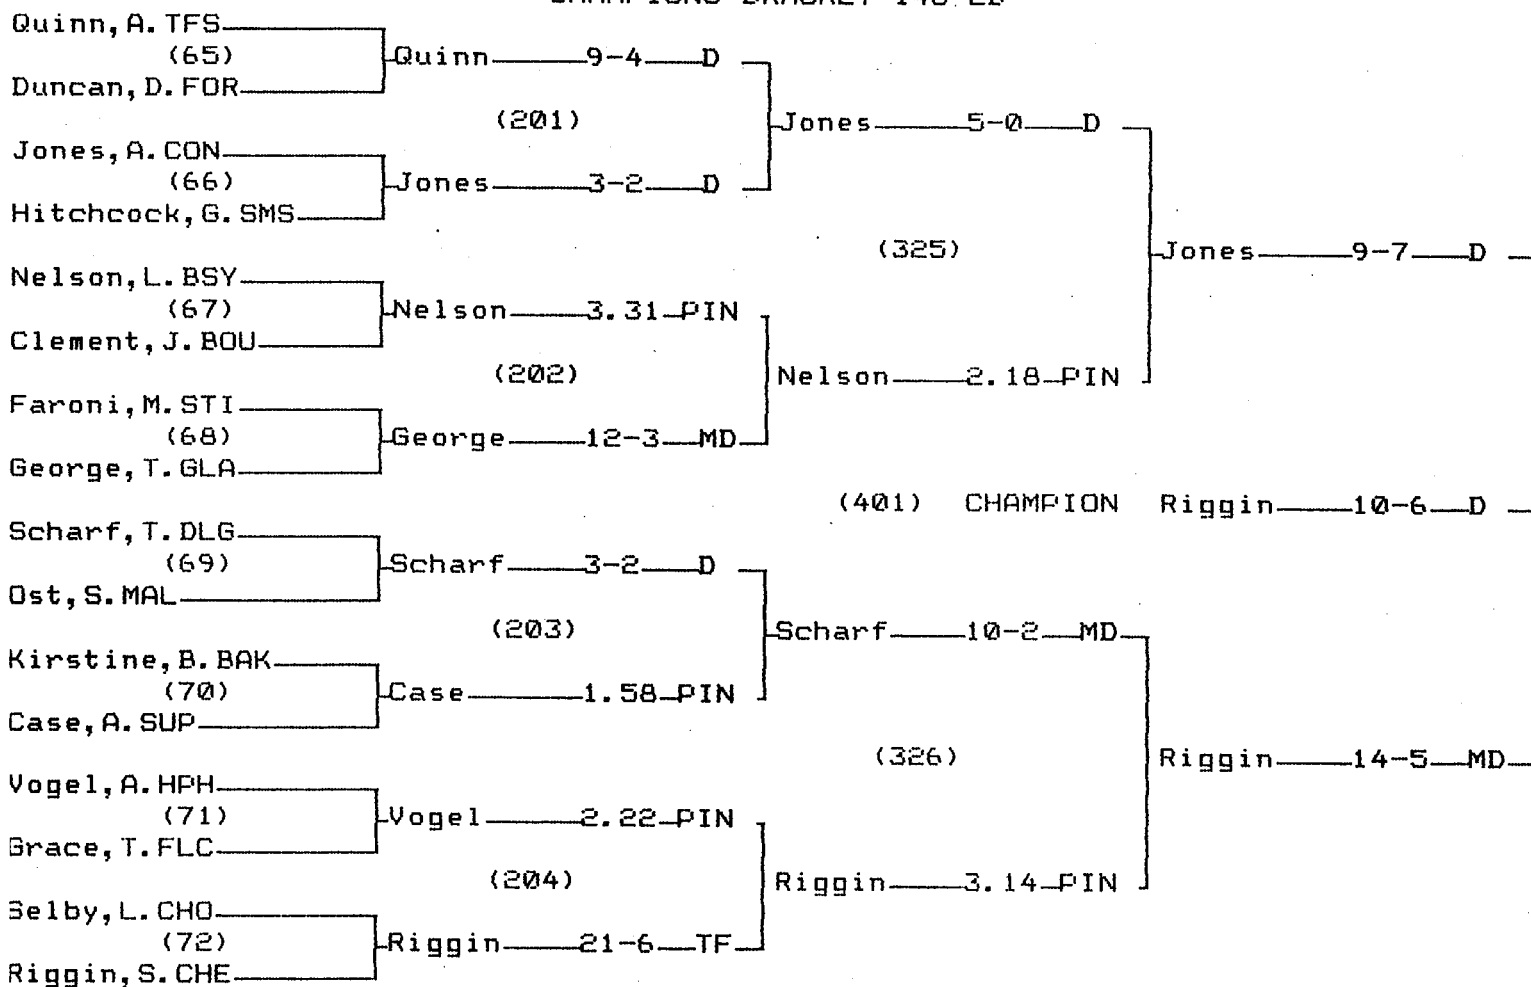

2000 State "B-C" Wrestling Tournament

CHAMPIONS BRACKET 145 LB