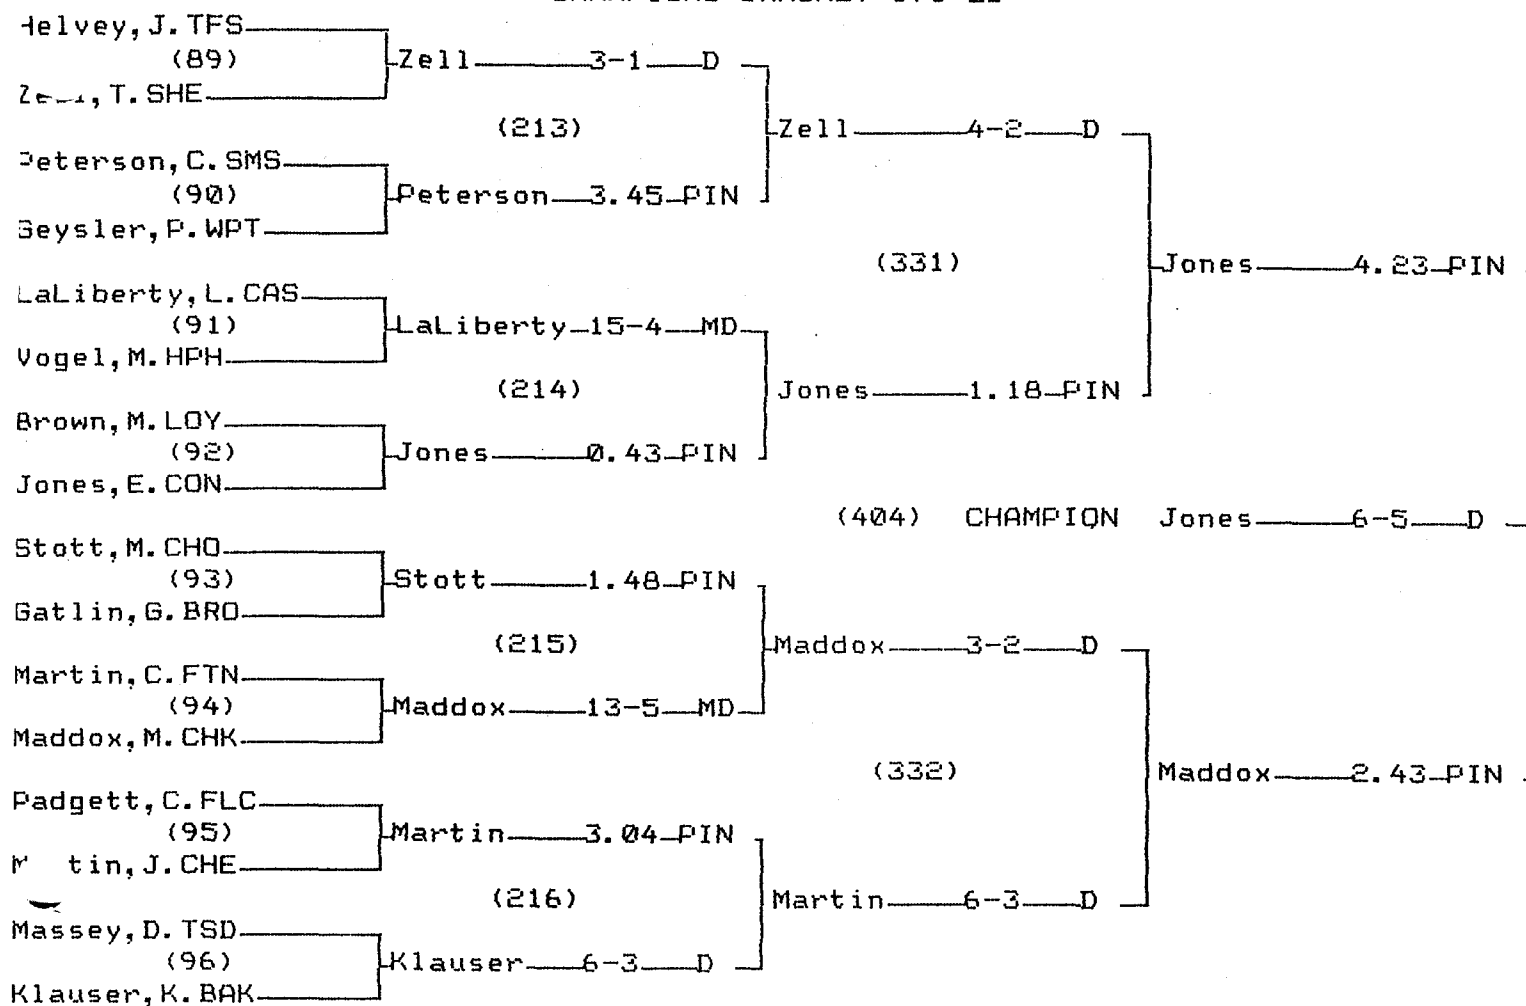

CHAMPIONS BRACKET 145 LB

CONSOLATION BRACKET 145 LB

2000 State "B-C" Wrestling Tournament

CHAMPIONS BRACKET 160 LB

CONSOLATION BRACKET 160 LB

2000 State "B-C" Wrestling Tournament  
CHAMPIONS BRACKET 171 LB