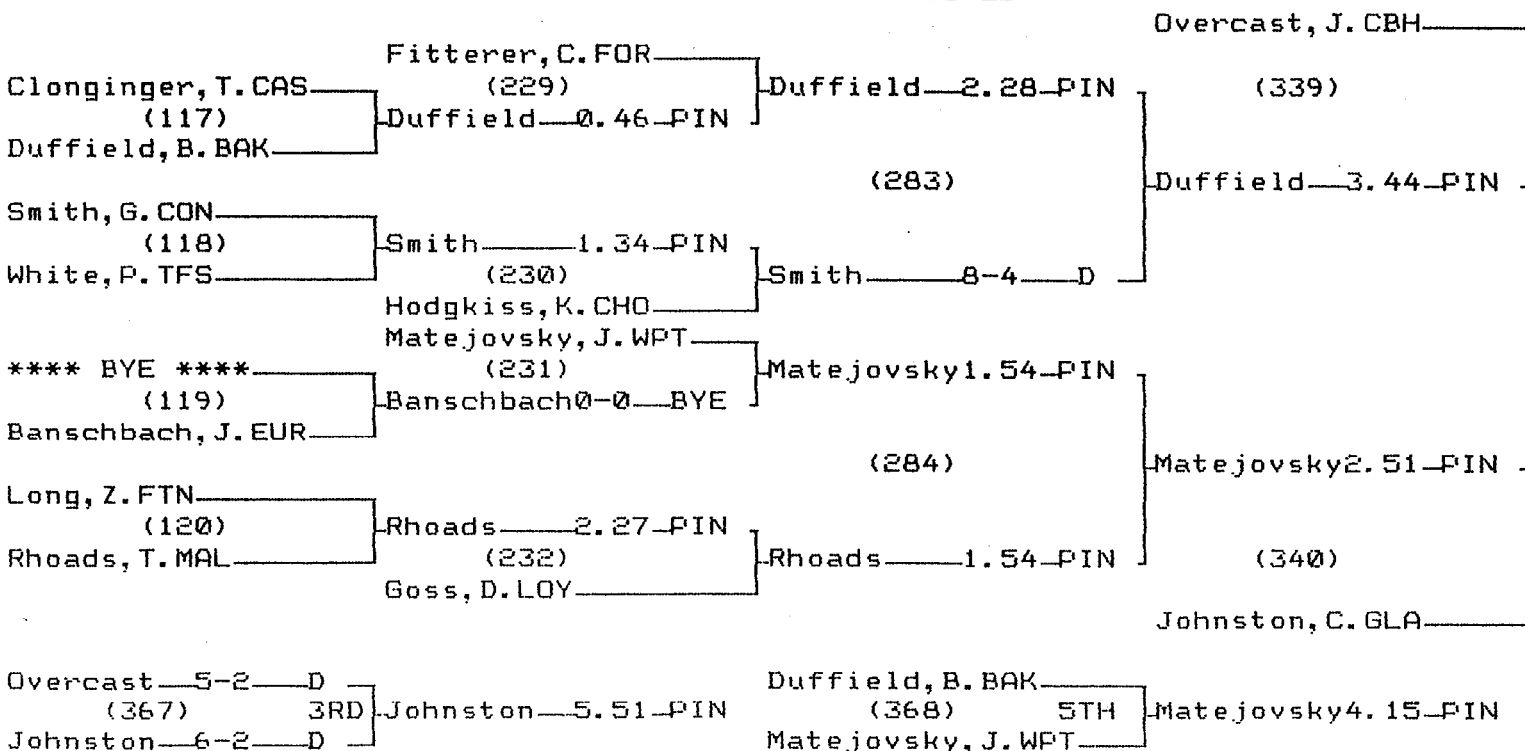

## 2000 State "B-C" Wrestling Tournament

2000 State "B-C" Wrestling Tournament

CHAMPIONS BRACKET 98 LB

CONSOLATION BRACKET 98 LB

2000 State "B-C" Wrestling Tournament

CHAMPIONS BRACKET 105 LB

CONSOLATION BRACKET 105 LB

2000 State "B-C" Wrestling Tournament