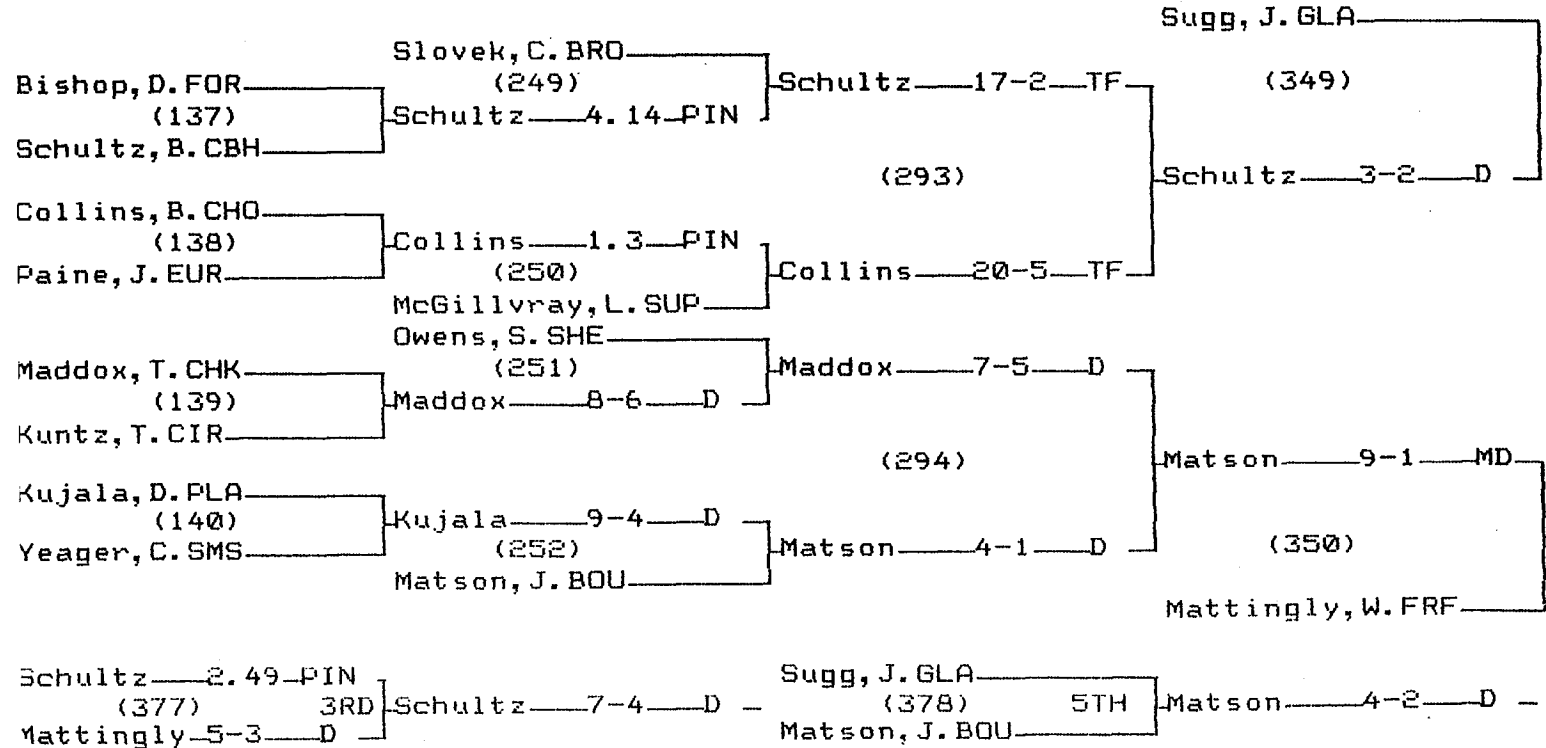

CONSOLATION BRACKET 135 LB