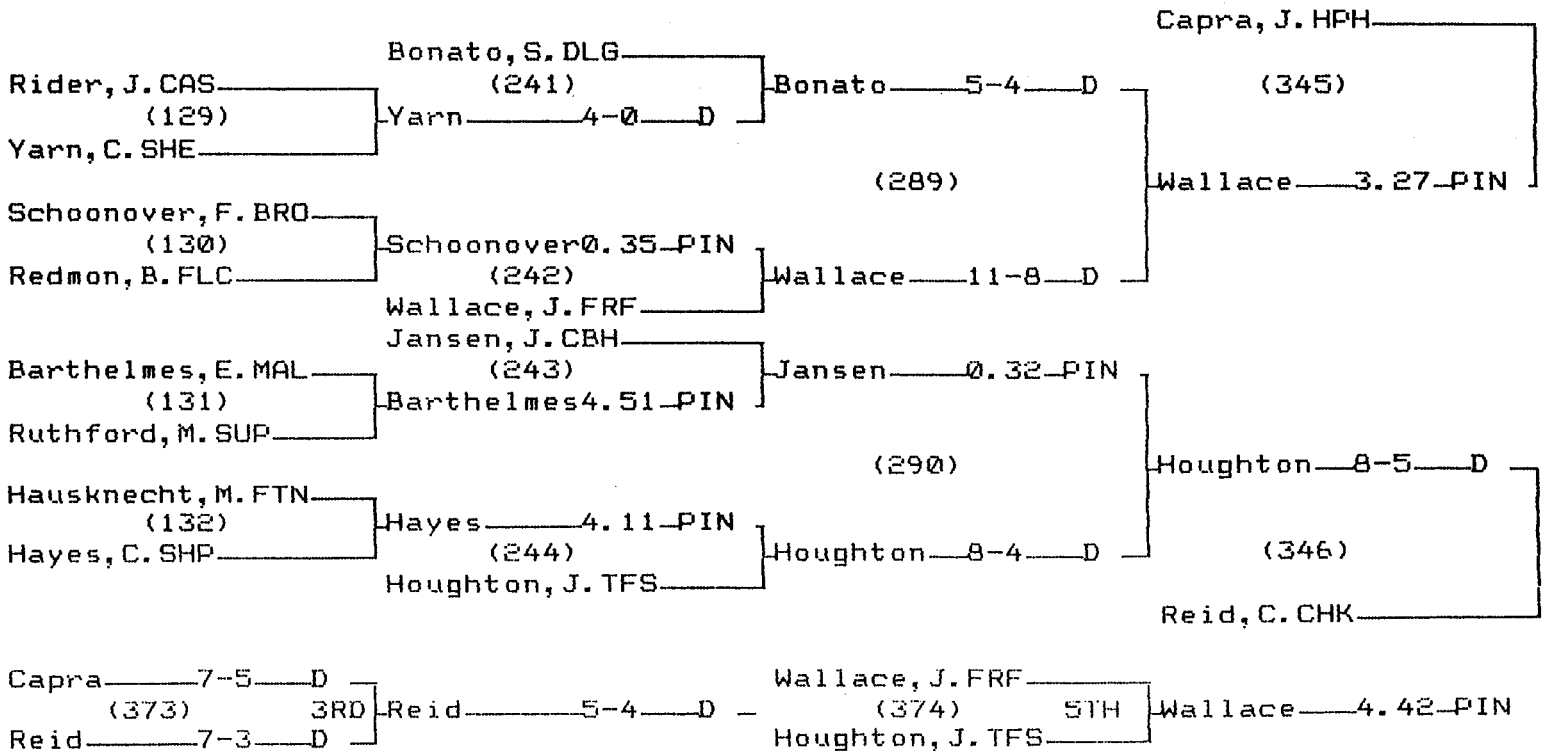

CHAMPIONS BRACKET 112 LB

CONSOLATION BRACKET 112 LB

2000 State "B-C" Wrestling Tournament

CHAMPIONS BRACKET 119 LB

CONSOLATION BRACKET 119 LB

2000 State "B-C" Wrestling Tournament

CHAMPIONS BRACKET 125 LB

CONSOLATION BRACKET 125 LB