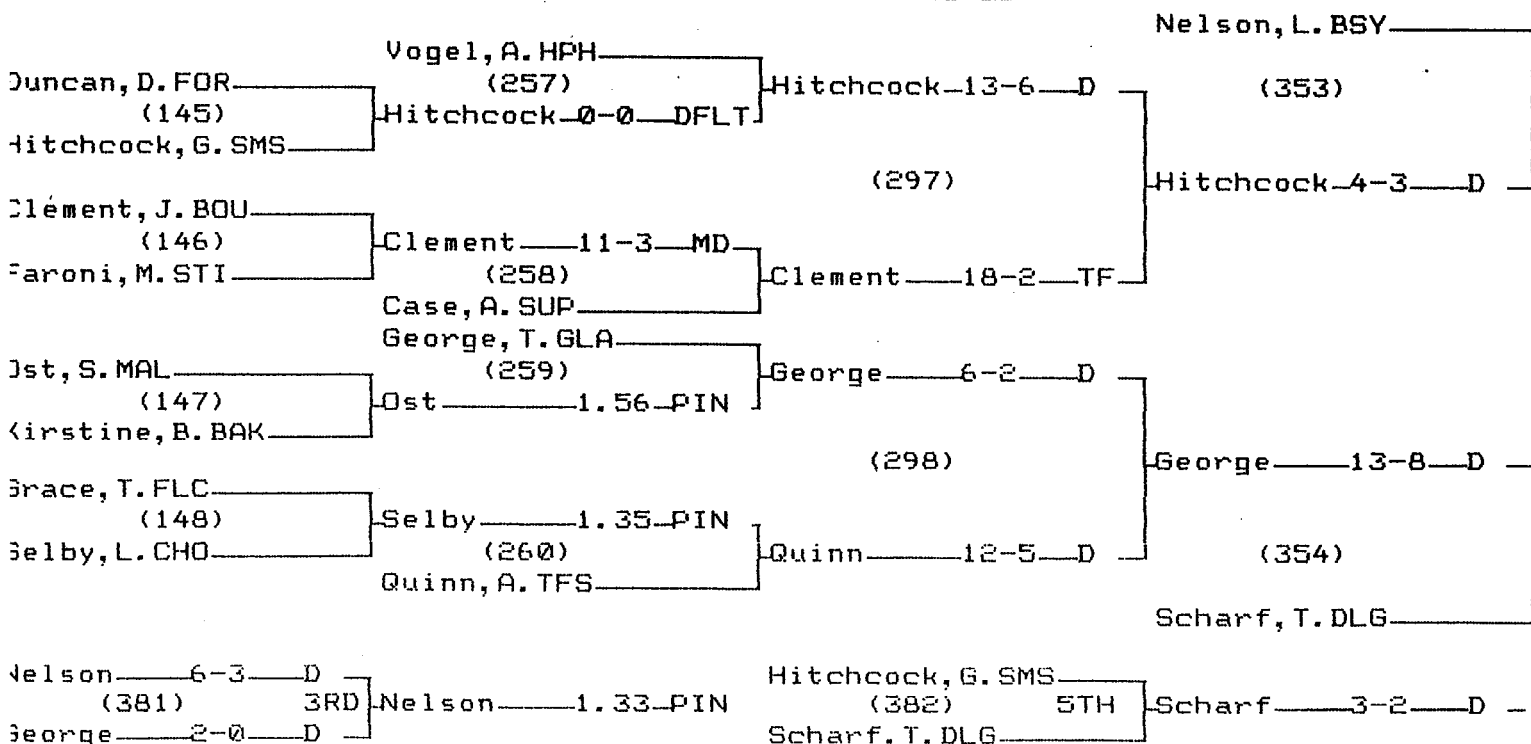

CONSOLATION BRACKET 145 LB