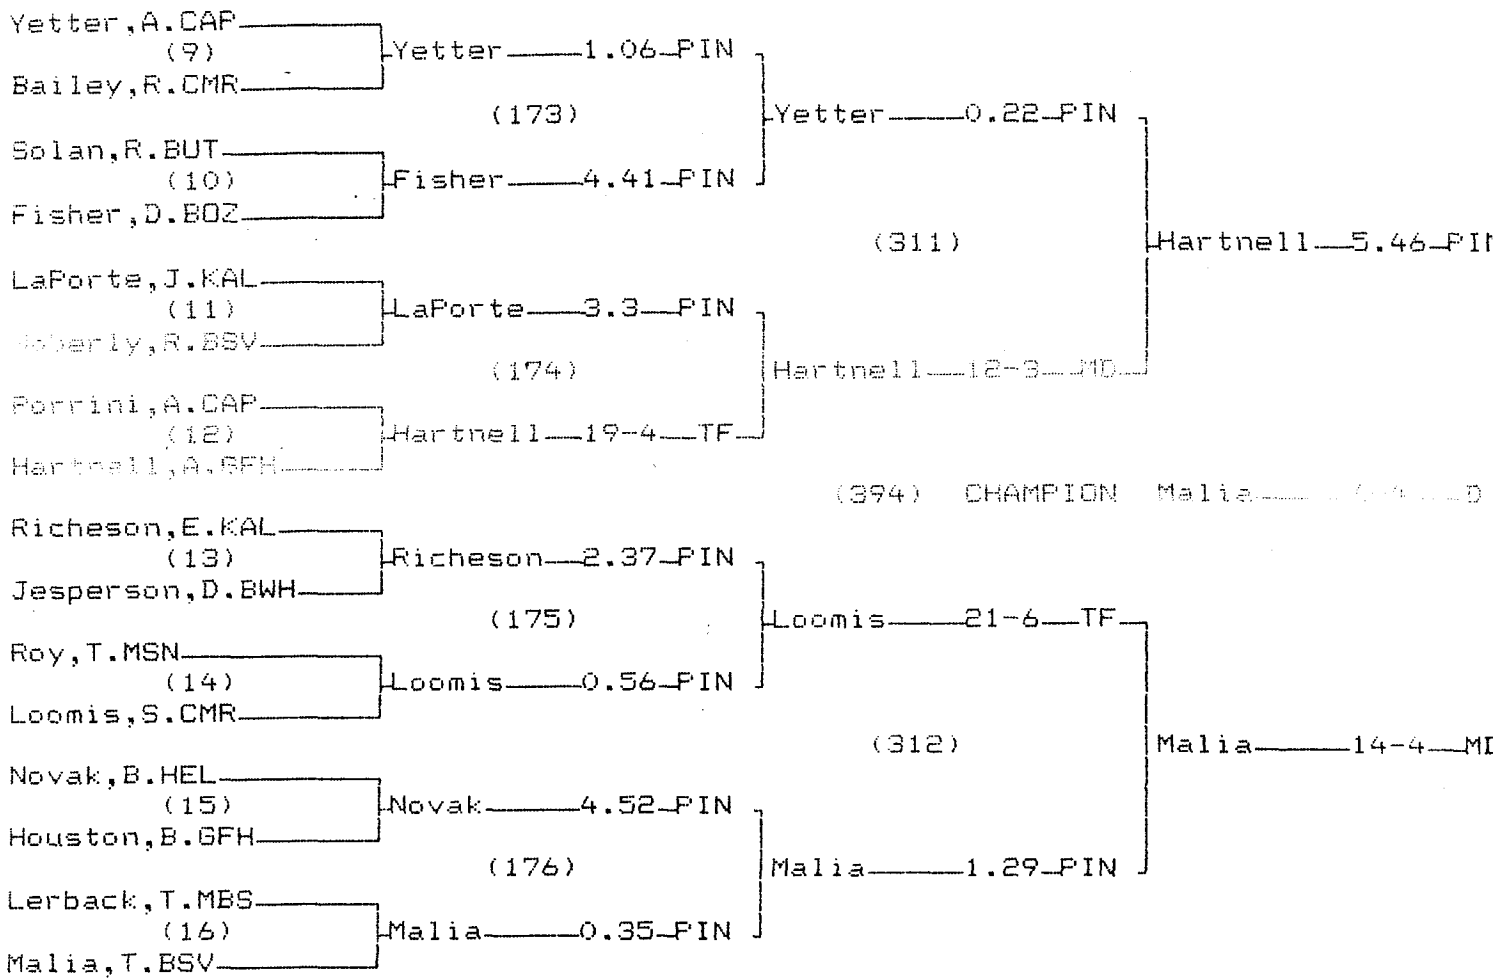

1978 Class AA State Wrestling Tournament

CHAMPIONS BRACKET 98 LB

CONSOLATION BRACKET 98 LB

1998 Class AA State Wrestling Tournament

CHAMPIONS BRACKET 105 LB

CONSOLATION BRACKET 105 LB

1998 Class AA State Wrestling Tournament