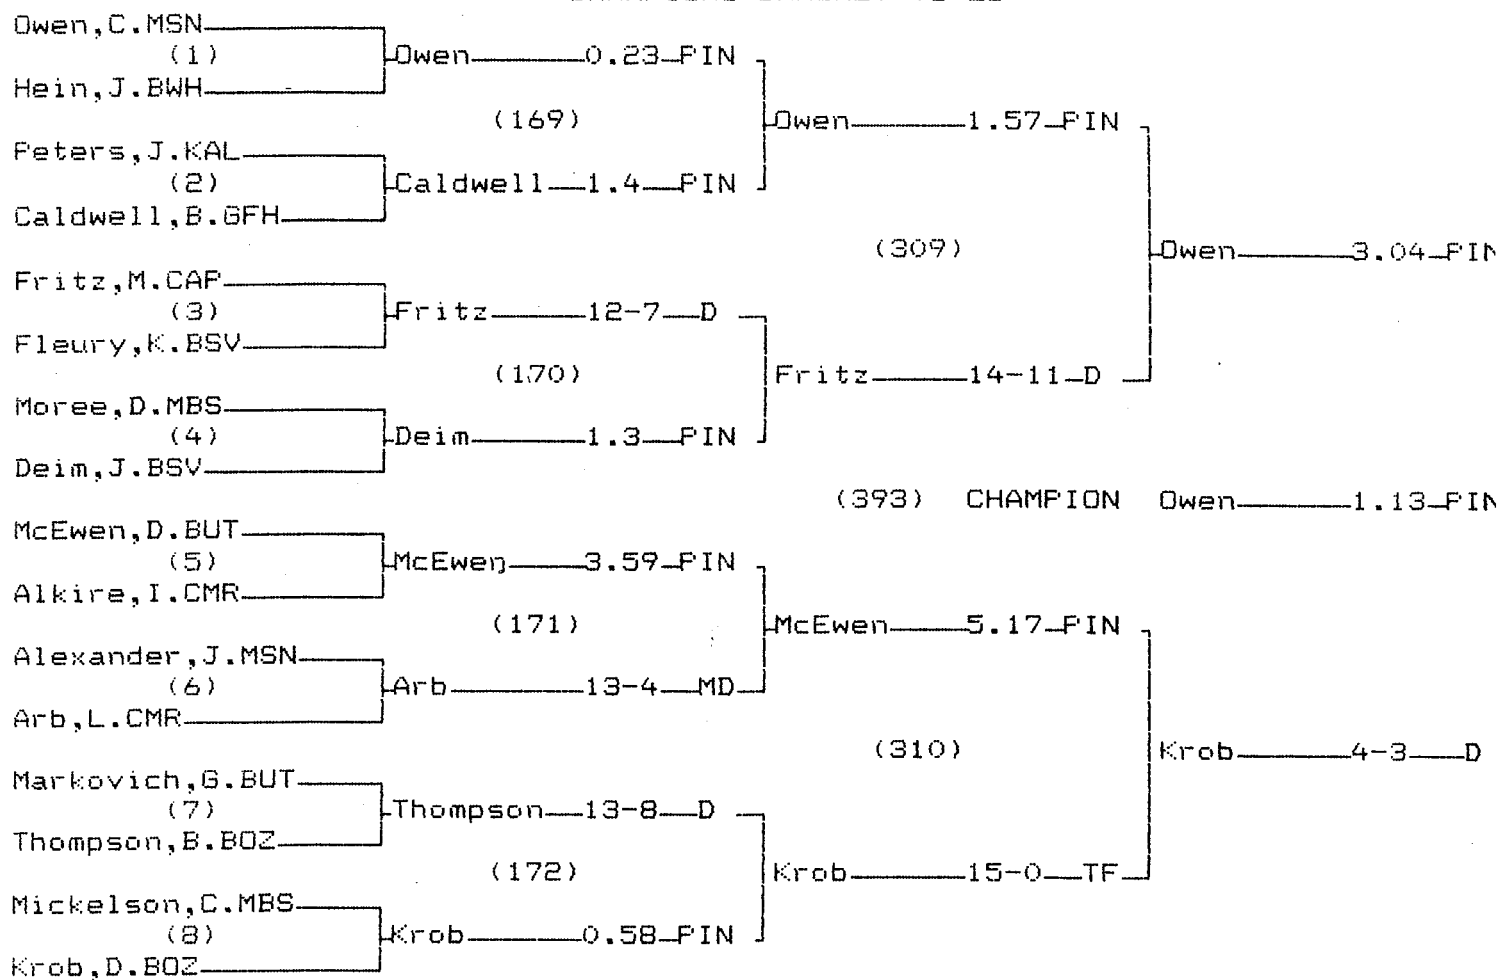

1998 Class AA State Wrestling Tournament

Team Rankings

1.	BSV	Billings Skyview	255.0
2.	BUT	Butte High School	217.5
3.	GFH	Great Falls High	196.0
4.	CMR	C. M. Russell	179.0
5.	BOZ	Bozeman	168.5
6.	CAP	Helena Capital	146.0
7.	MBS	Missoula Big Sky	114.5
8.	KAL	Kalispell	113.5
9.	MHG	Missoula Hellgate	101.0
10.	MSN	Missoula Sentinel	76.0
11.	HEL	Helena High School	68.0
12.	BWH	Billings West High	65.0
13.	BSH	Billings Senior	62.0

1978 Class AA State Wrestling Tournament

CHAMPIONS BRACKET 98 LB