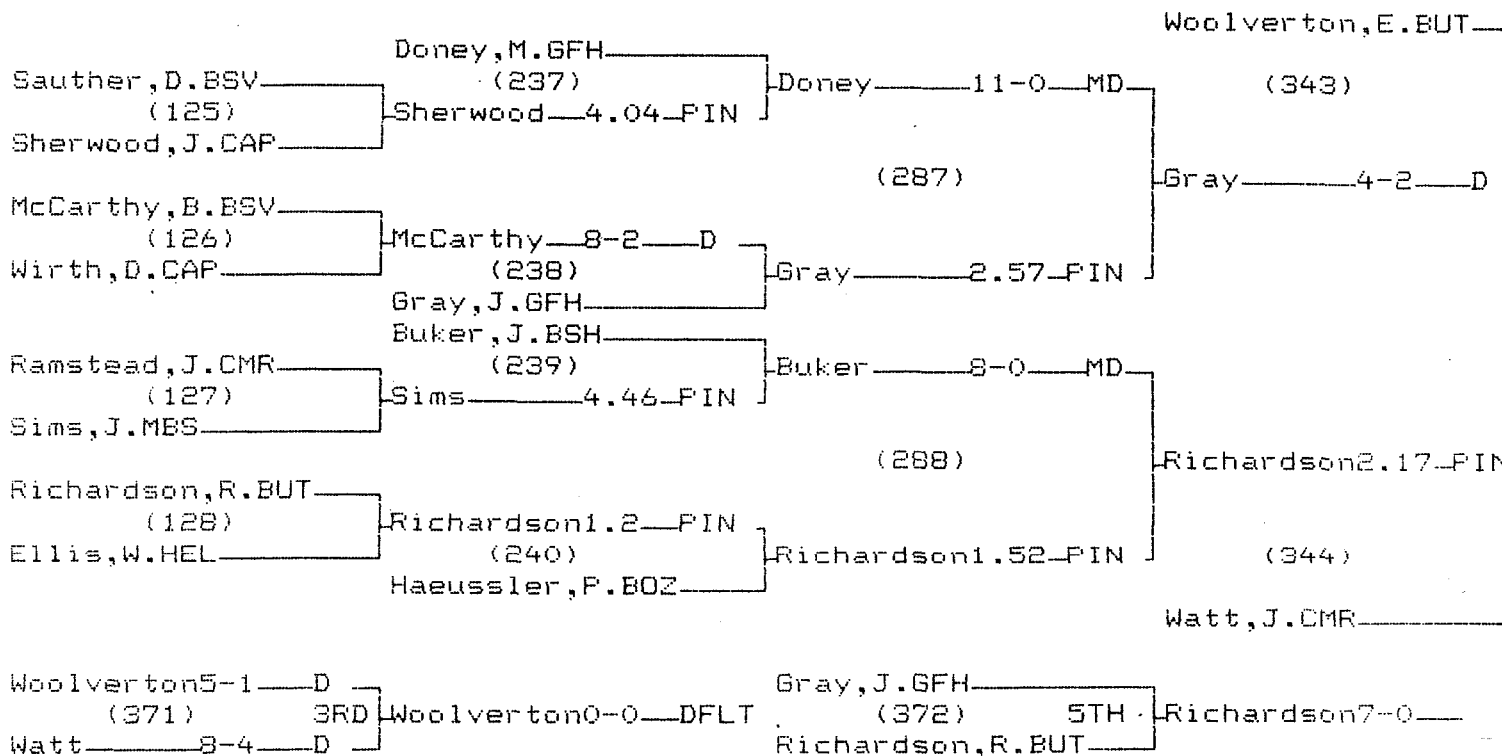

CHAMPIONS BRACKET 112 LB

CONSOLATION BRACKET 112 LB

1978 Class AA State Wrestling Tournament

CHAMPIONS BRACKET 119 LB

CONSOLATION BRACKET 119 LB

1998 Class AA State Wrestling Tournament

CHAMPIONS BRACKET 130 LB