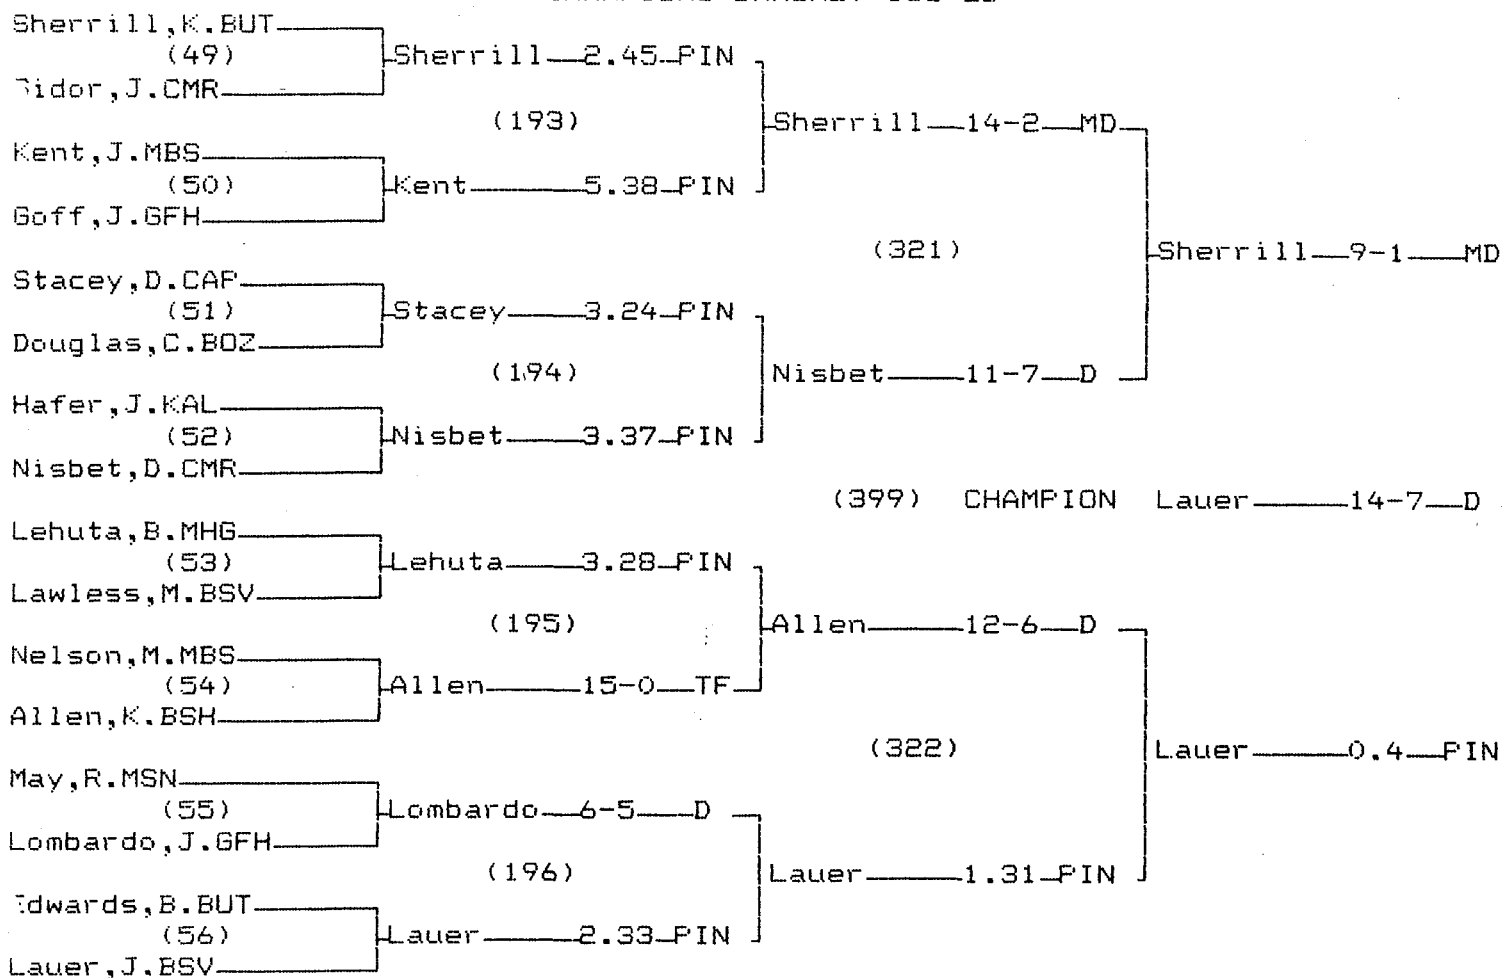

1998 Class AA State Wrestling Tournament

CHAMPIONS BRACKET 135 LB