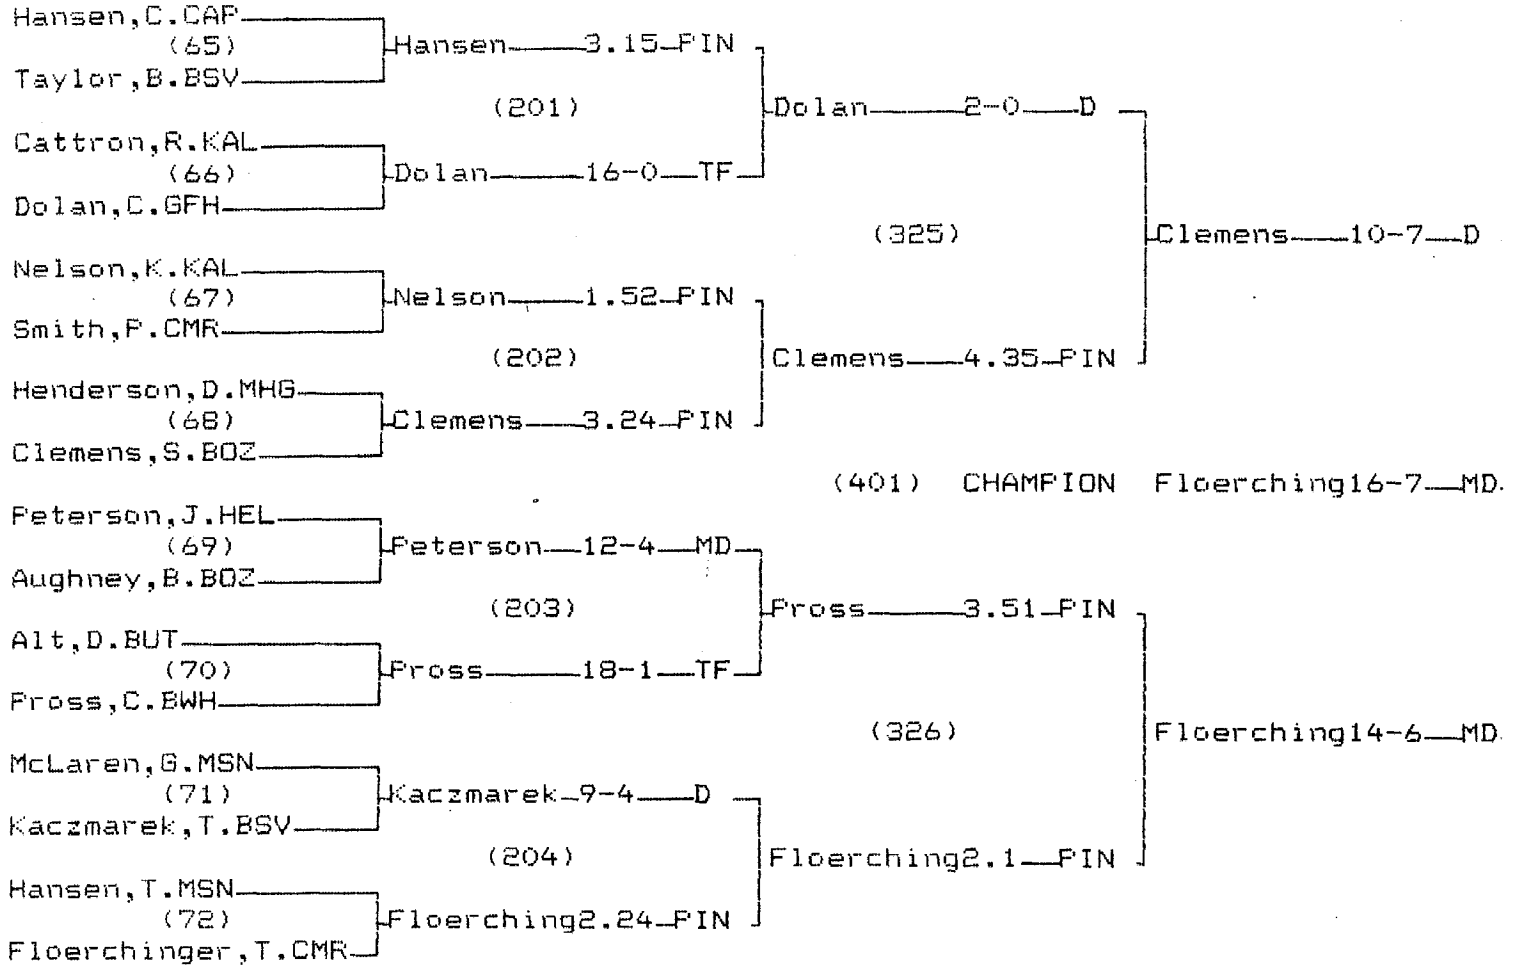

CONSOLATION BRACKET 130 LB

1998 Class AA State Wrestling Tournament

CHAMPIONS BRACKET 135 LB

CONSOLATION BRACKET 135 LB

1998 Class AA State Wrestling Tournament

CHAMPIONS BRACKET 145 LB

CONSOLATION BRACKET 145 LB