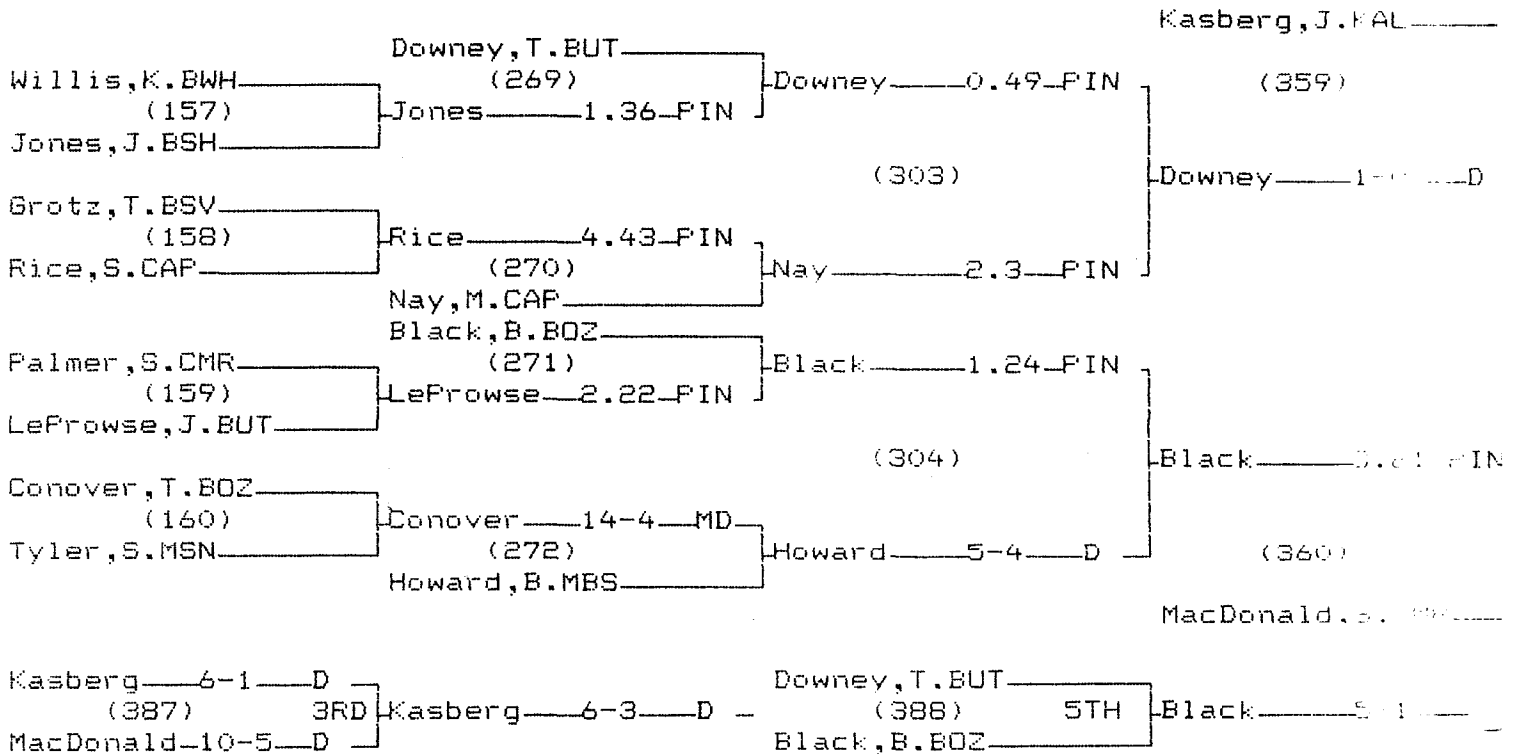

CONSOLATION BRACKET 171 LB