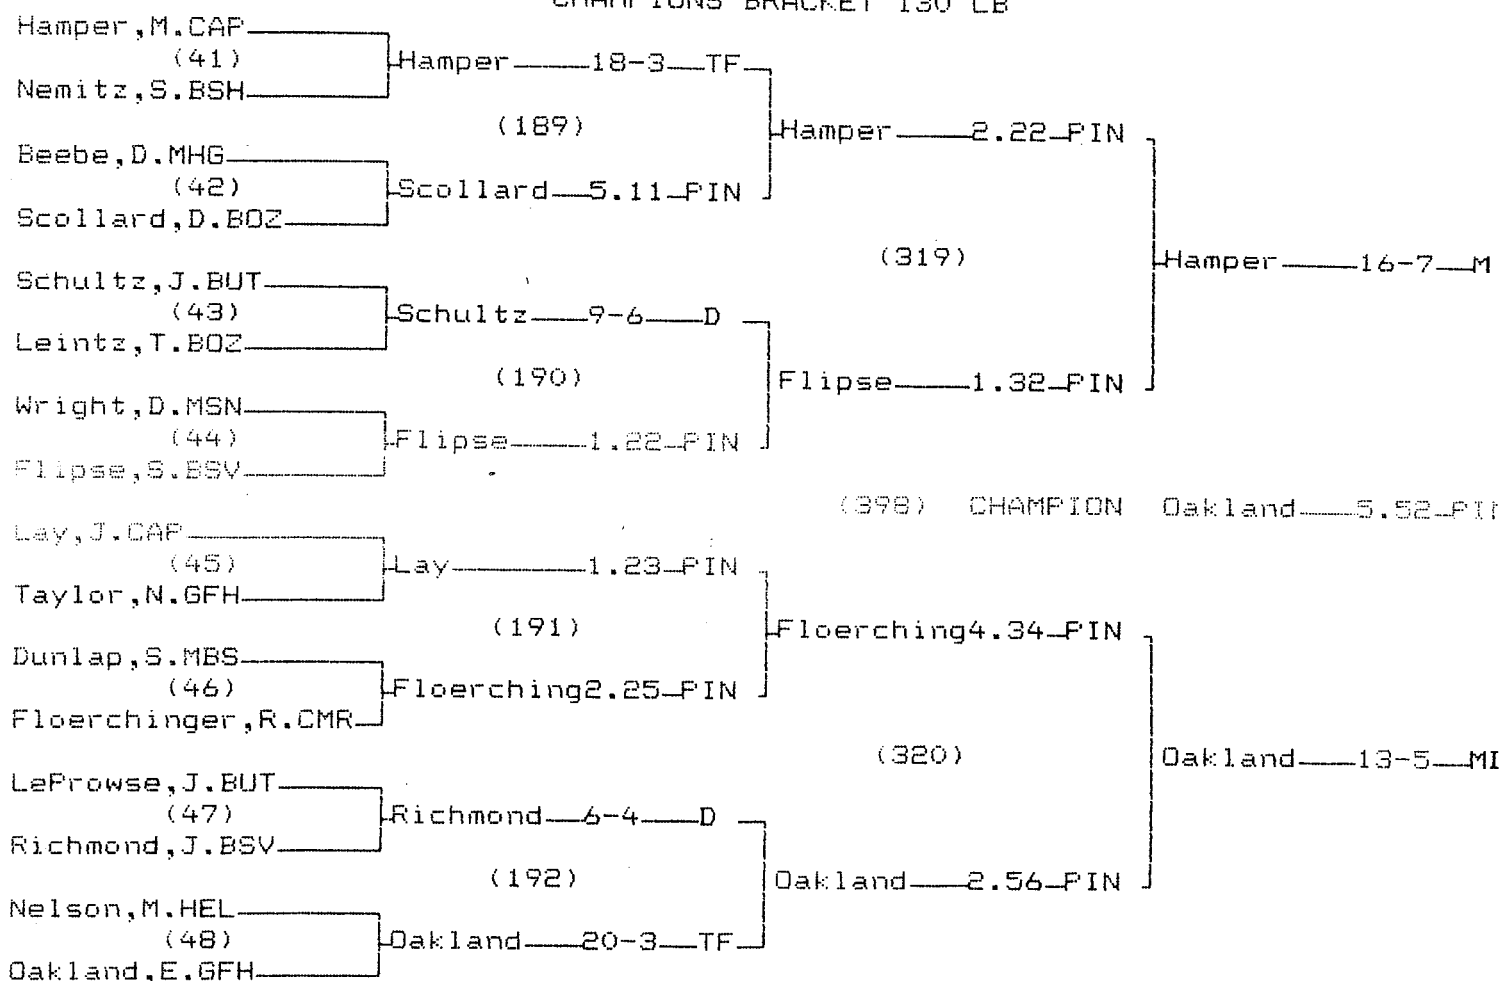

CHAMPIONS BRACKET 112 LB

CONSOLATION BRACKET 112 LB

1978 Class AA State Wrestling Tournament

CHAMPIONS BRACKET 119 LB

CONSOLATION BRACKET 119 LB

1998 Class AA State Wrestling Tournament

CHAMPIONS BRACKET 130 LB