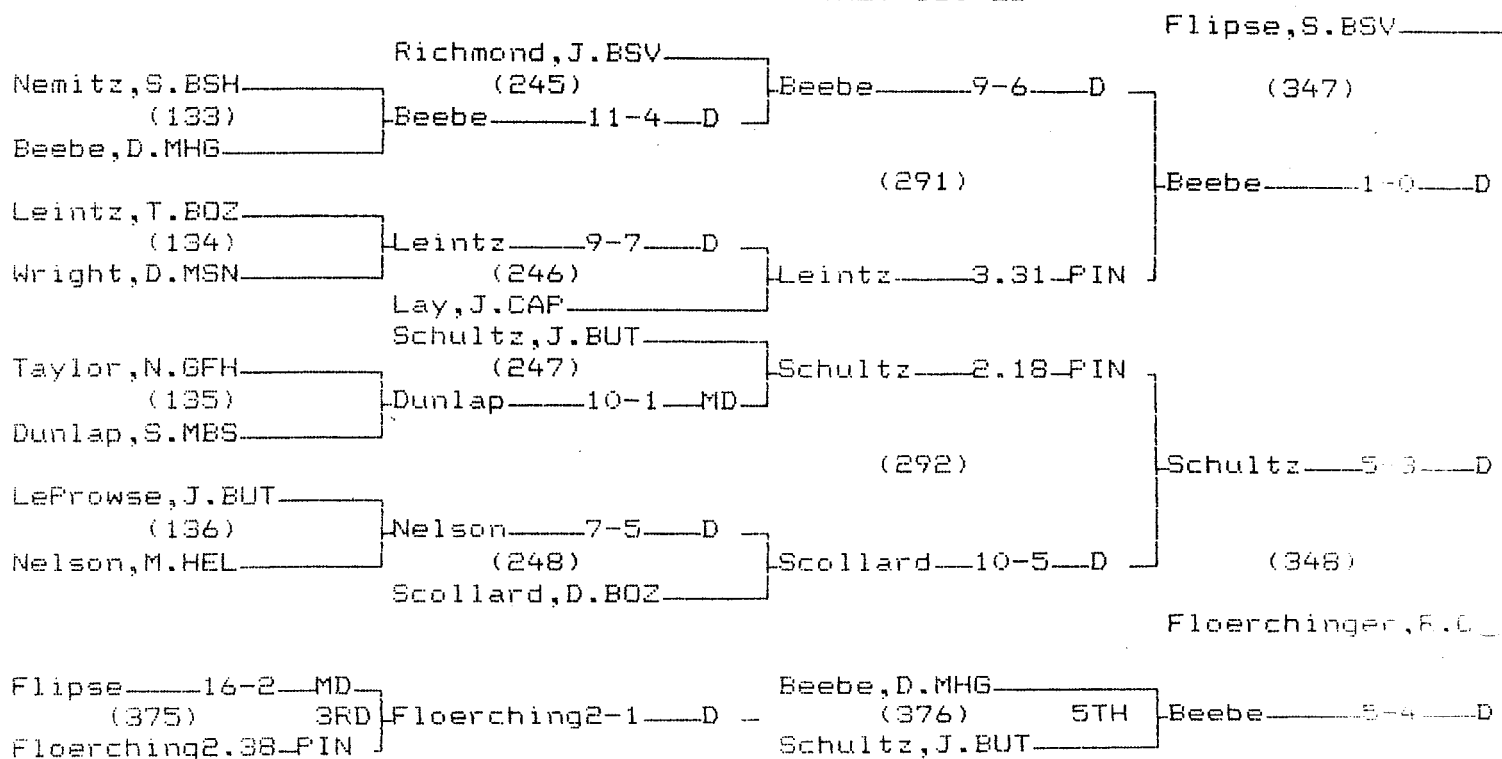

CONSOLATION BRACKET 130 LB