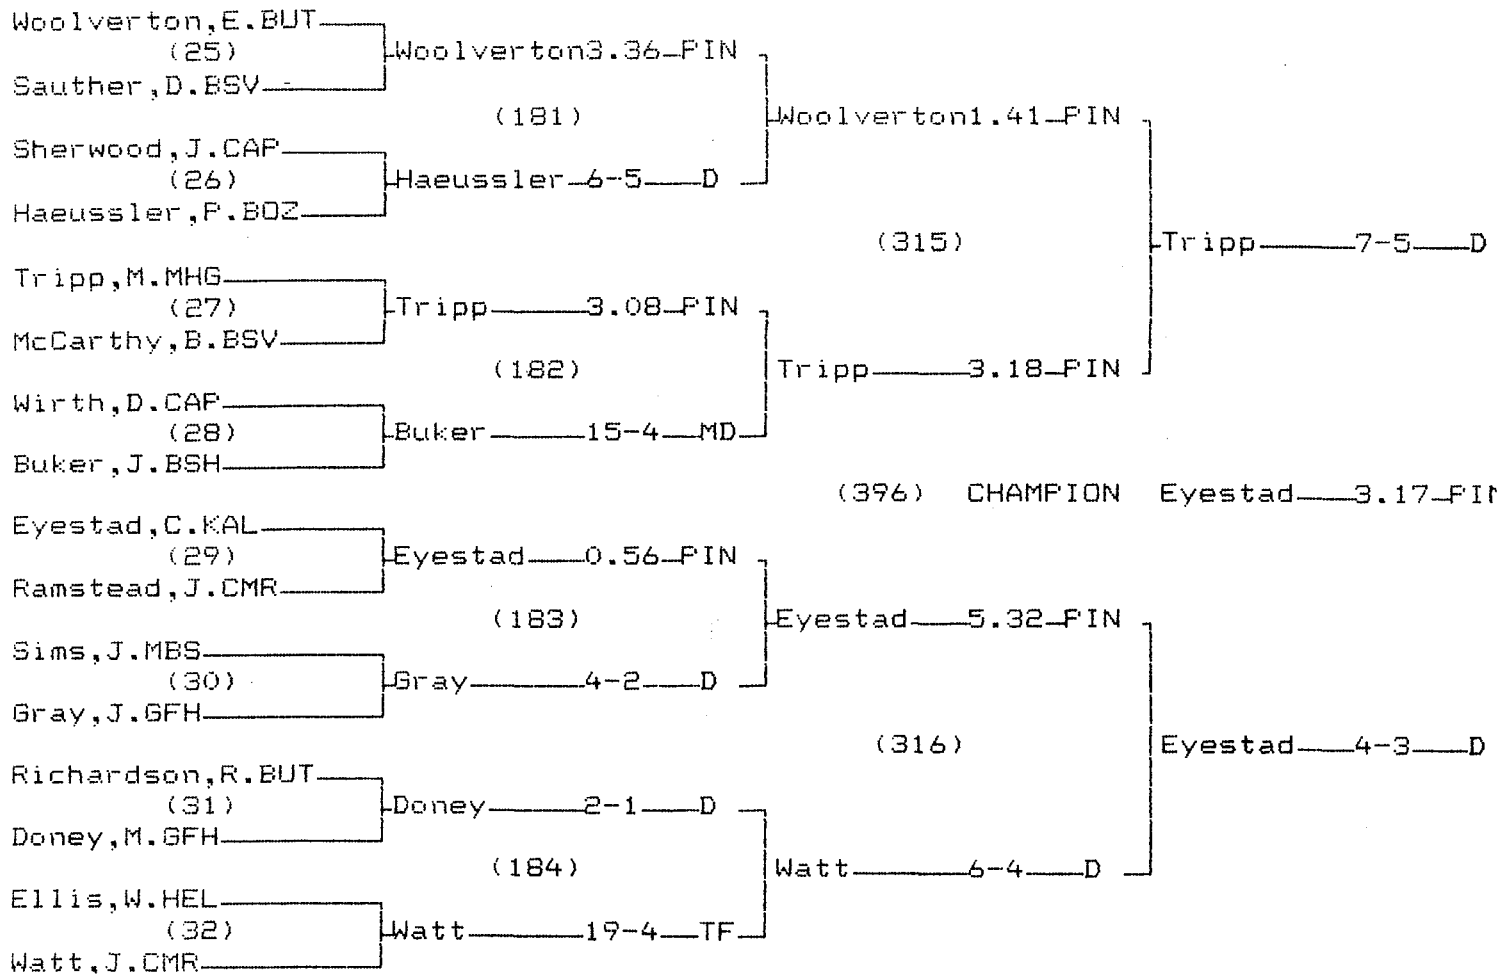

CHAMPIONS BRACKET 112 LB

CONSOLATION BRACKET 112 LB

1978 Class AA State Wrestling Tournament

CHAMPIONS BRACKET 119 LB

CONSOLATION BRACKET 119 LB

1998 Class AA State Wrestling Tournament

CHAMPIONS BRACKET 130 LB