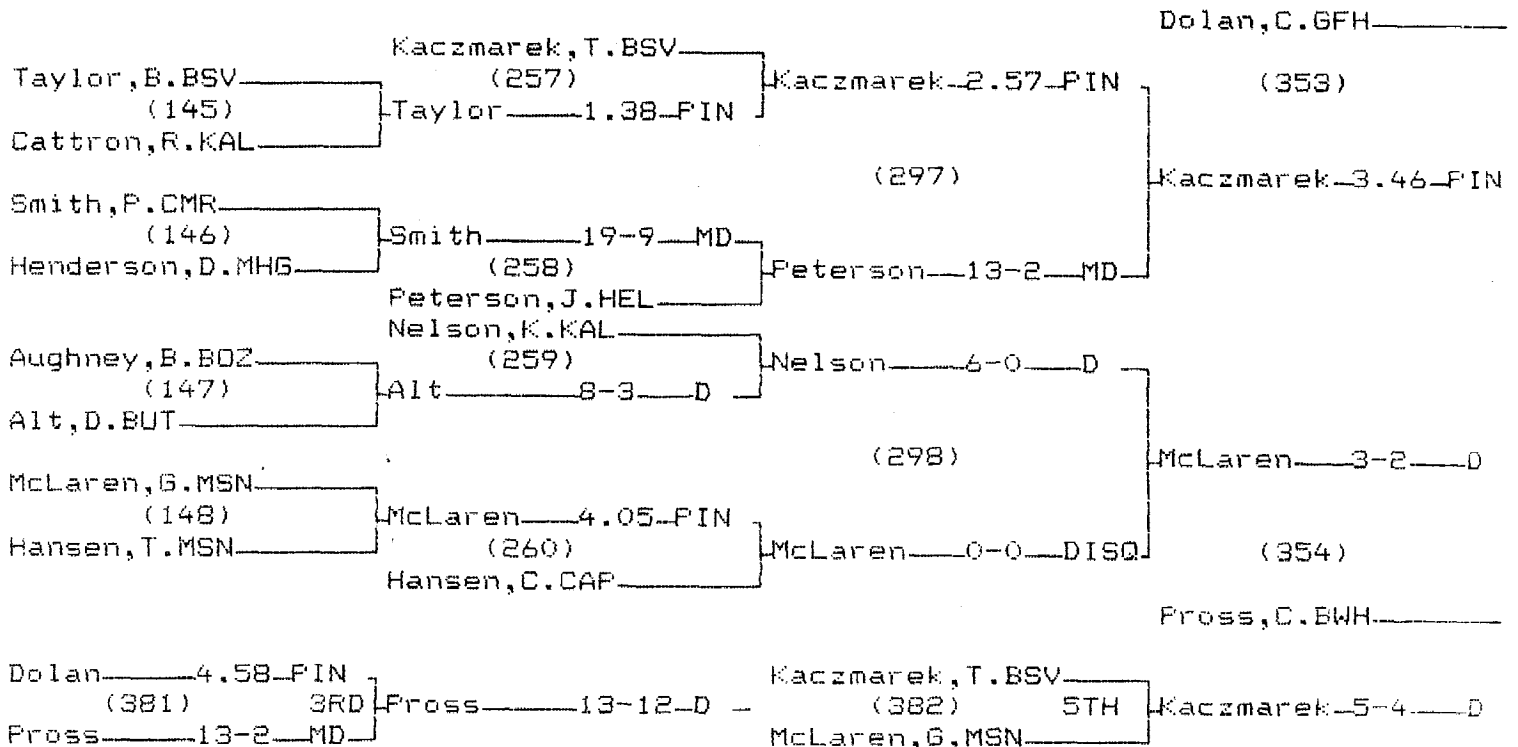

CONSOLATION BRACKET 130 LB

1998 Class AA State Wrestling Tournament

CHAMPIONS BRACKET 135 LB

CONSOLATION BRACKET 135 LB

1998 Class AA State Wrestling Tournament

CHAMPIONS BRACKET 145 LB

CONSOLATION BRACKET 145 LB