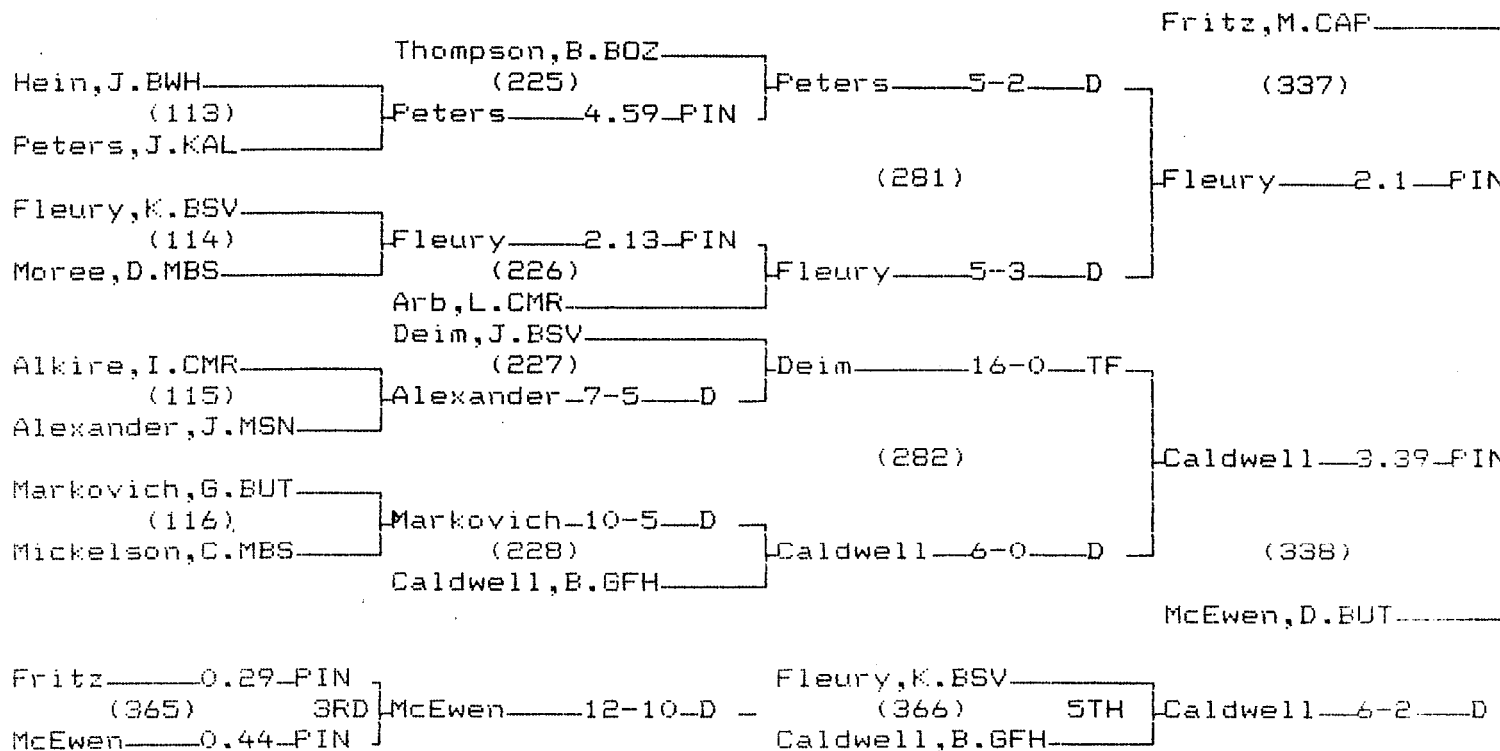

CONSOLATION BRACKET 98 LB