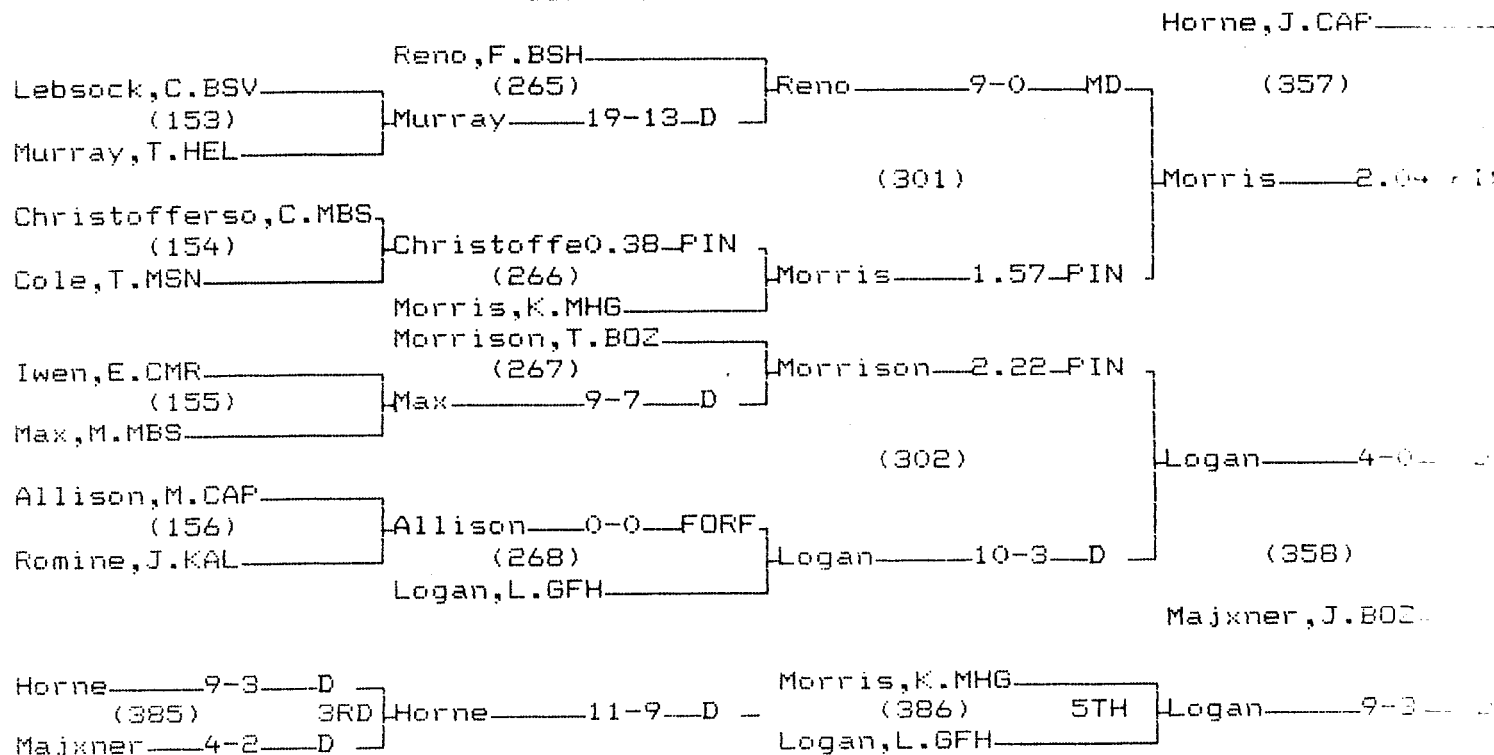

1998 Class AA State Wrestling Tournament

CHAMPIONS BRACKET 152 LB

CONSOLATION BRACKET 152 LB

1998 Class AA State Wrestling Tournament

CHAMPIONS BRACKET 160 LB

CONSOLATION BRACKET 160 LB

1998 Class AA State Wrestling Tournament