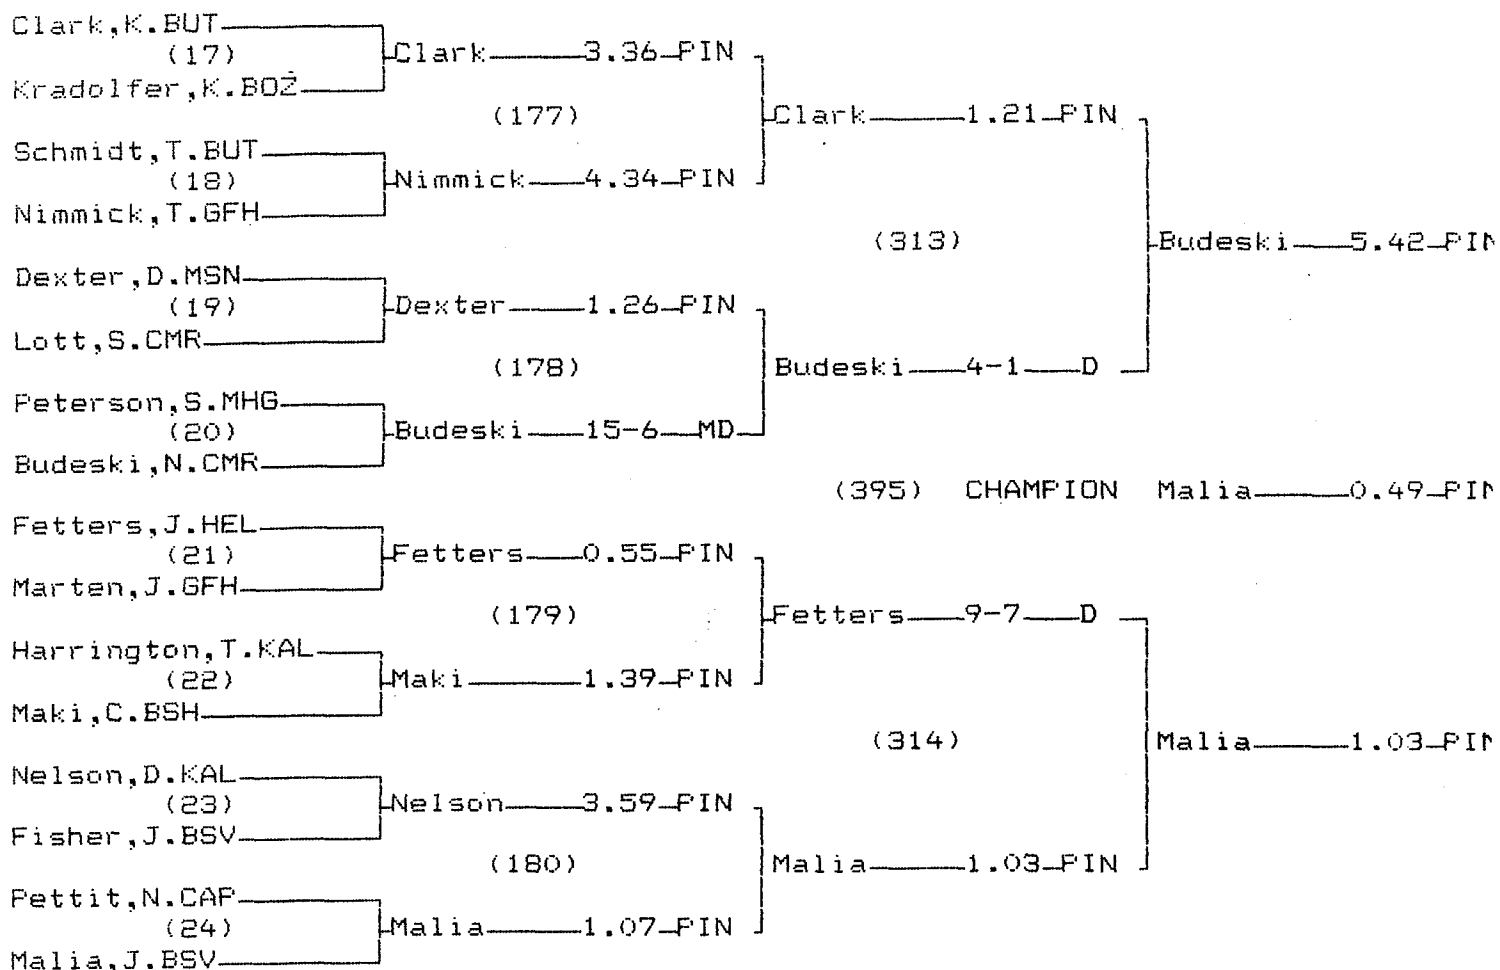

1998 Class AA State Wrestling Tournament

CHAMPIONS BRACKET 112 LB