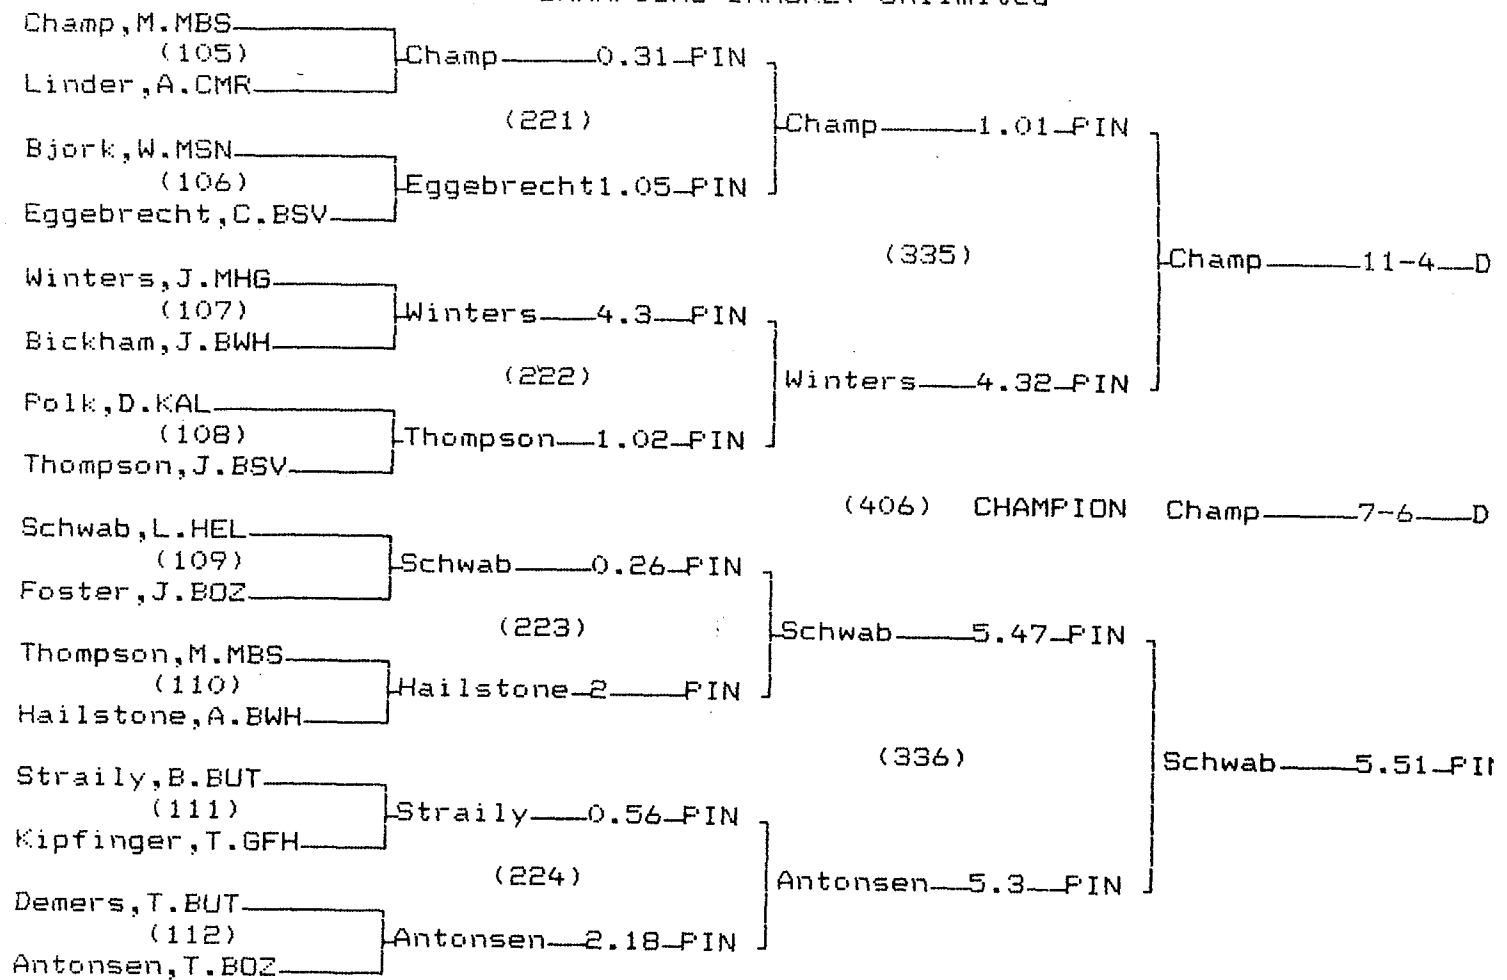

CHAMPIONS BRACKET 171 LB

CONSOLATION BRACKET 171 LB

1998 Class AA State Wrestling Tournament

CHAMPIONS BRACKET Unlimited

CONSOLATION BRACKET Unlimited