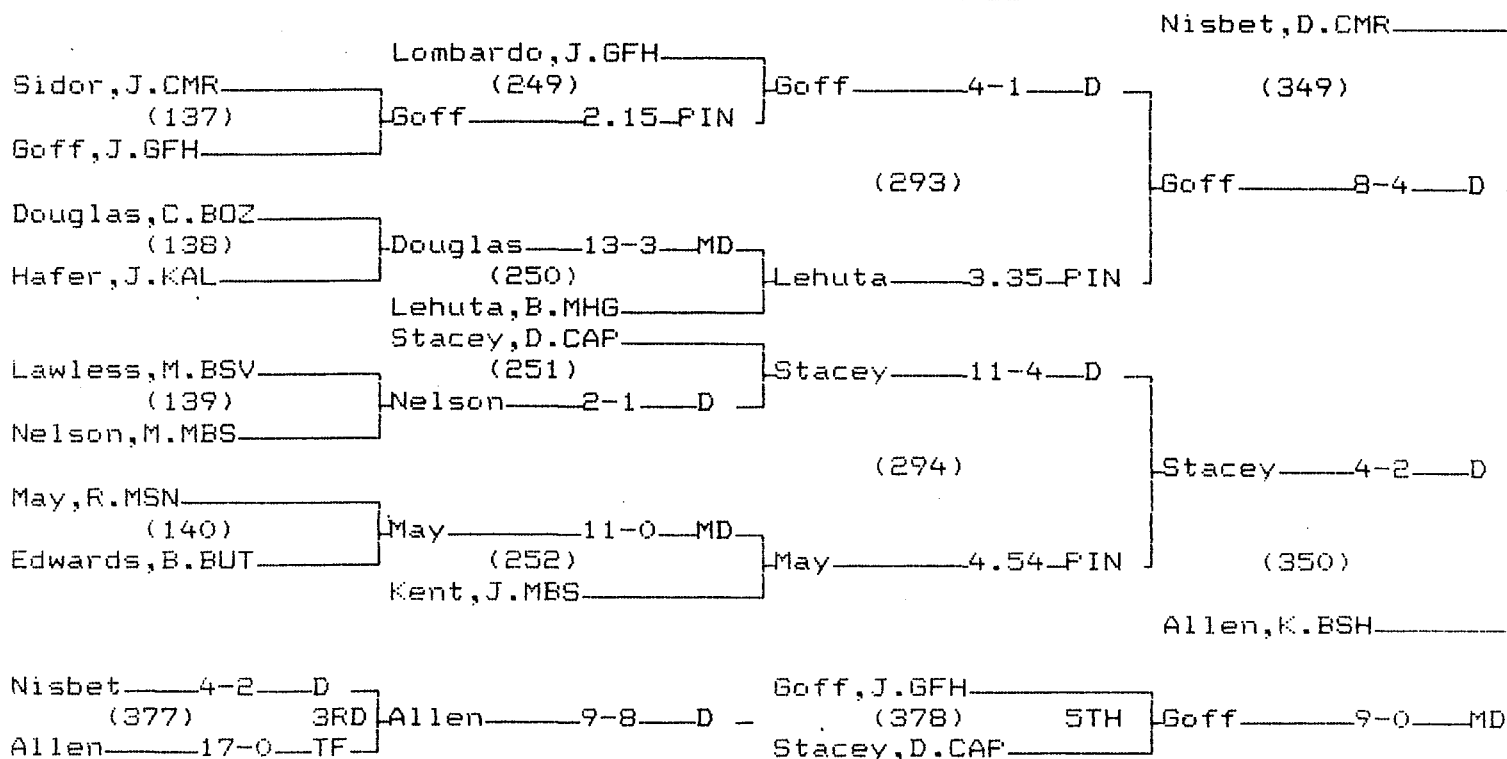

CONSOLATION BRACKET 130 LB

1998 Class AA State Wrestling Tournament

CHAMPIONS BRACKET 135 LB

CONSOLATION BRACKET 135 LB

1998 Class AA State Wrestling Tournament

CHAMPIONS BRACKET 145 LB

CONSOLATION BRACKET 145 LB