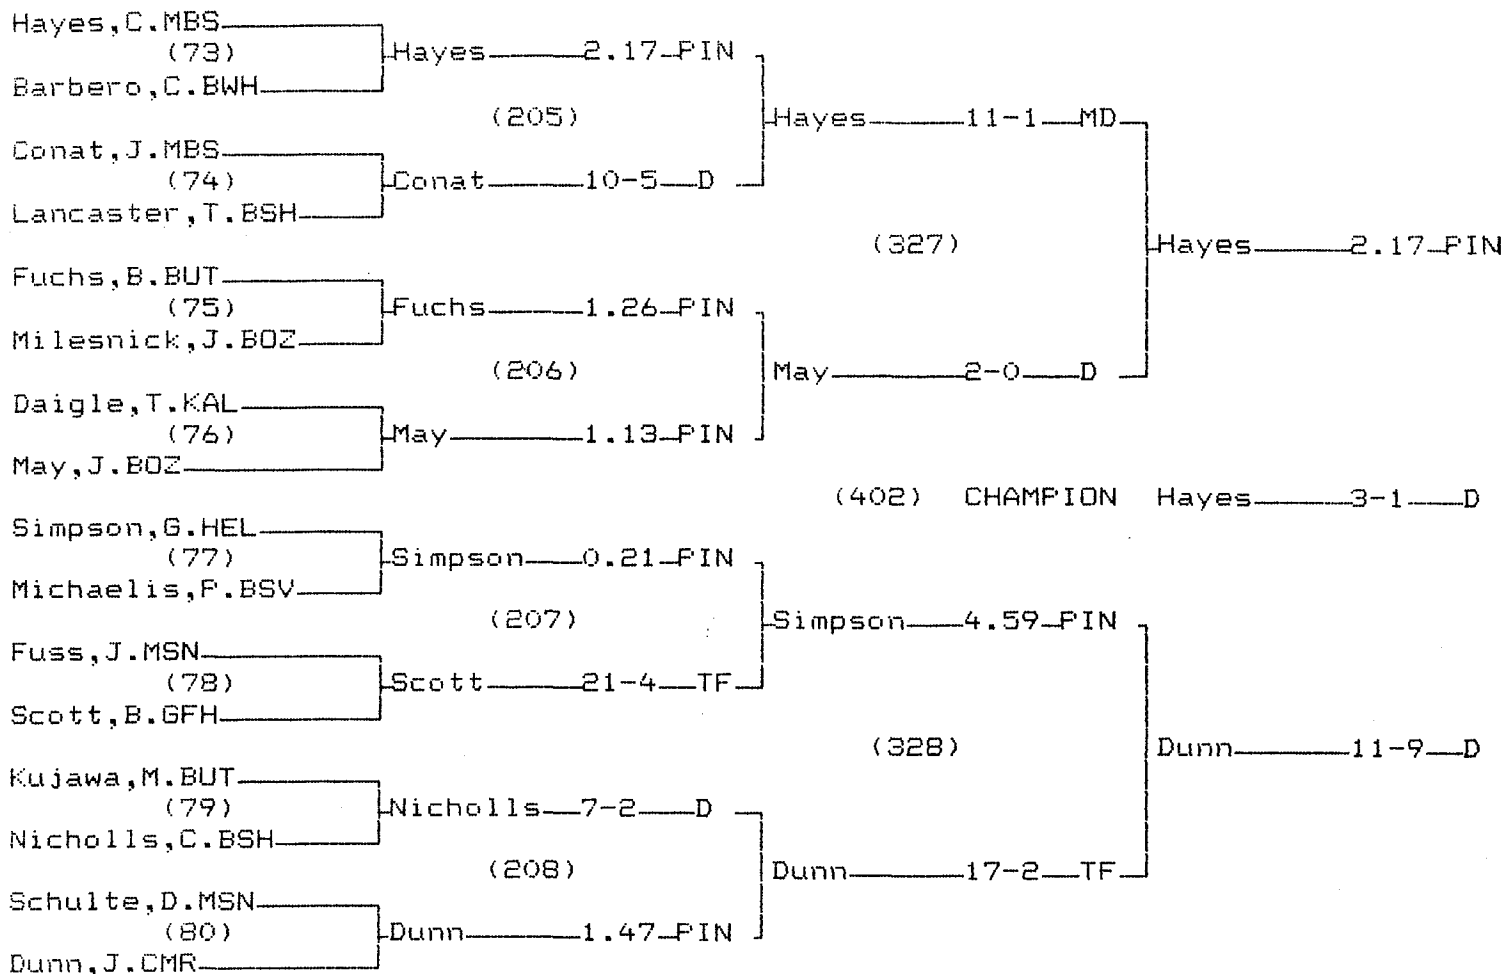

1998 Class AA State Wrestling Tournament

CHAMPIONS BRACKET 152 LB