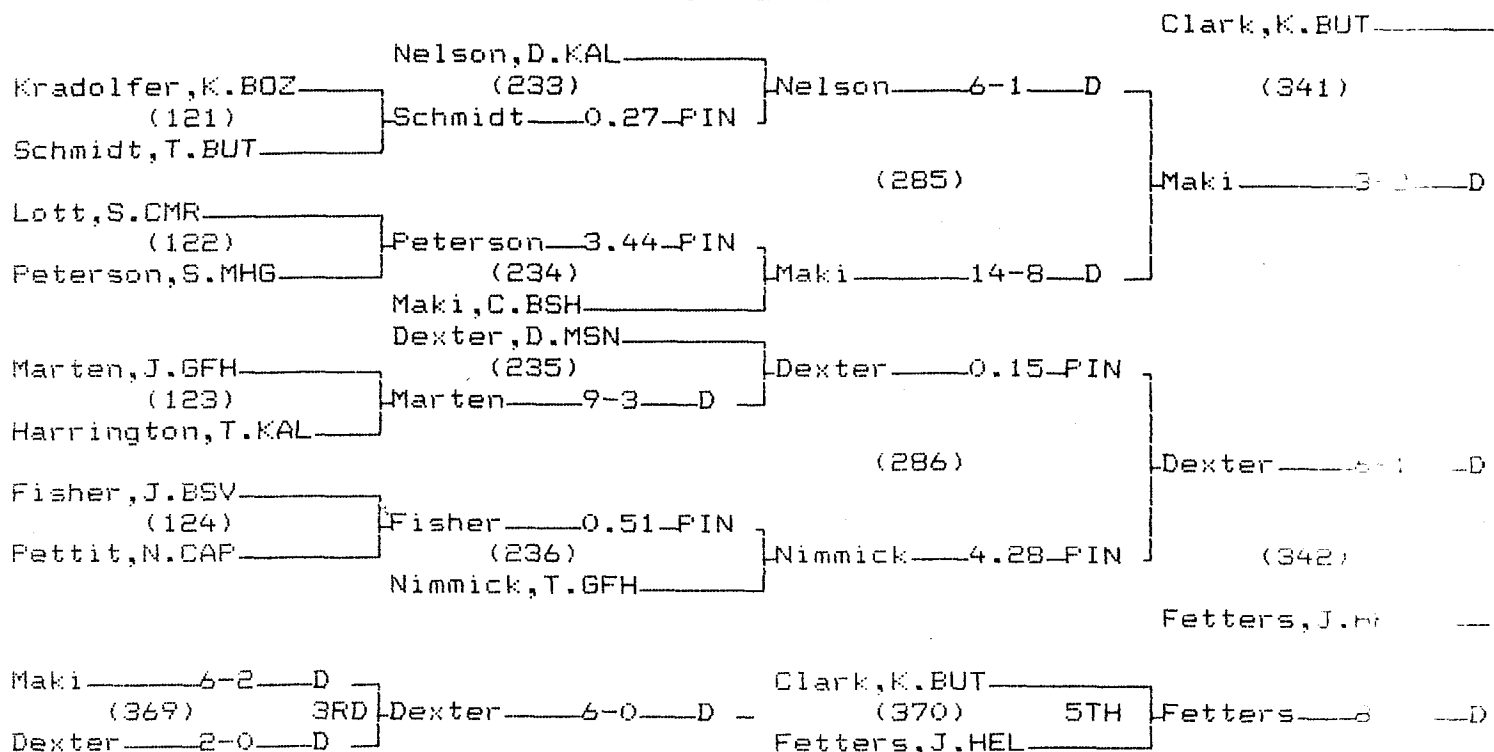

CONSOLATION BRACKET 112 LB