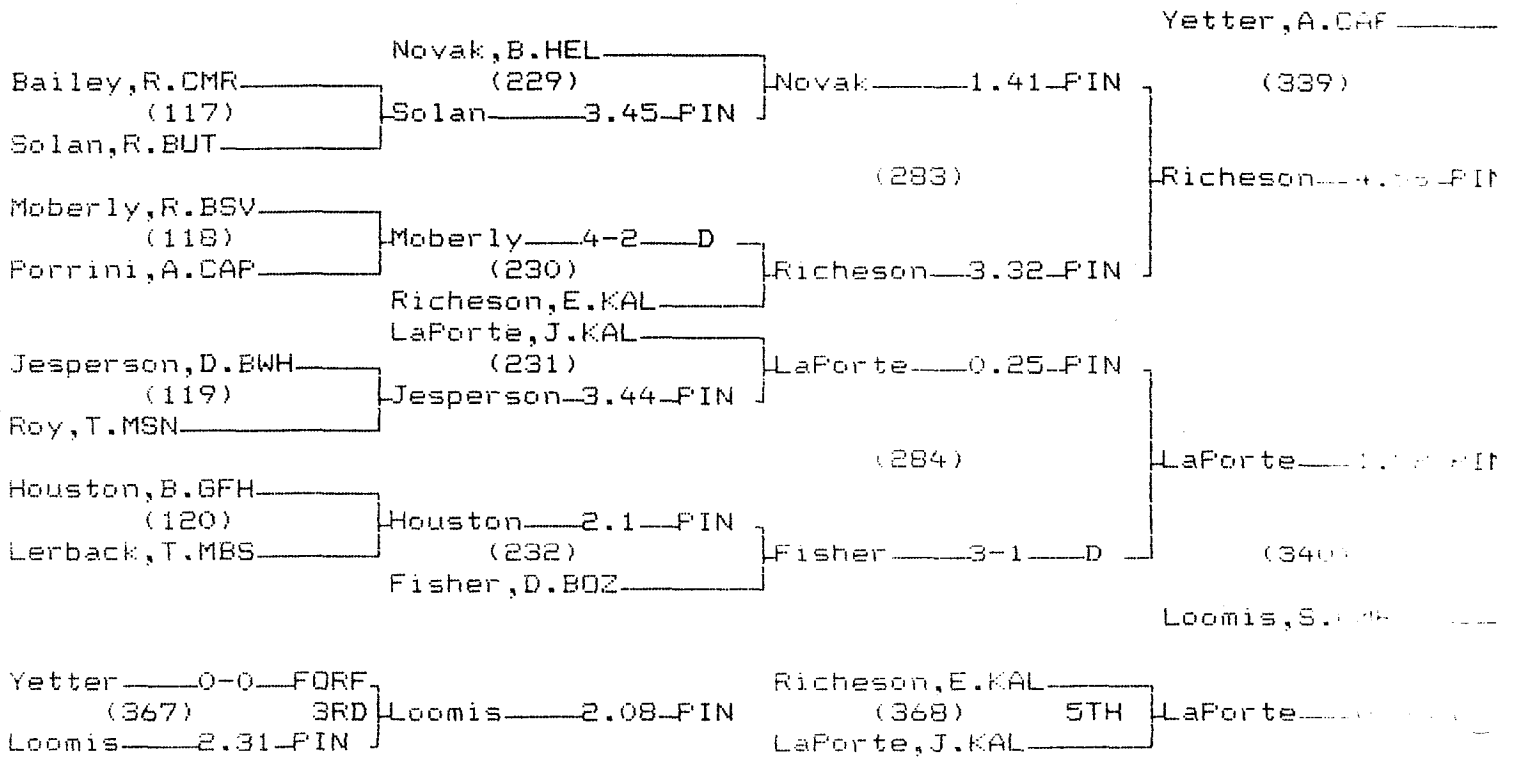

1978 Class AA State Wrestling Tournament

CHAMPIONS BRACKET 98 LB

CONSOLATION BRACKET 98 LB

1998 Class AA State Wrestling Tournament

CHAMPIONS BRACKET 105 LB

CONSOLATION BRACKET 105 LB

1998 Class AA State Wrestling Tournament