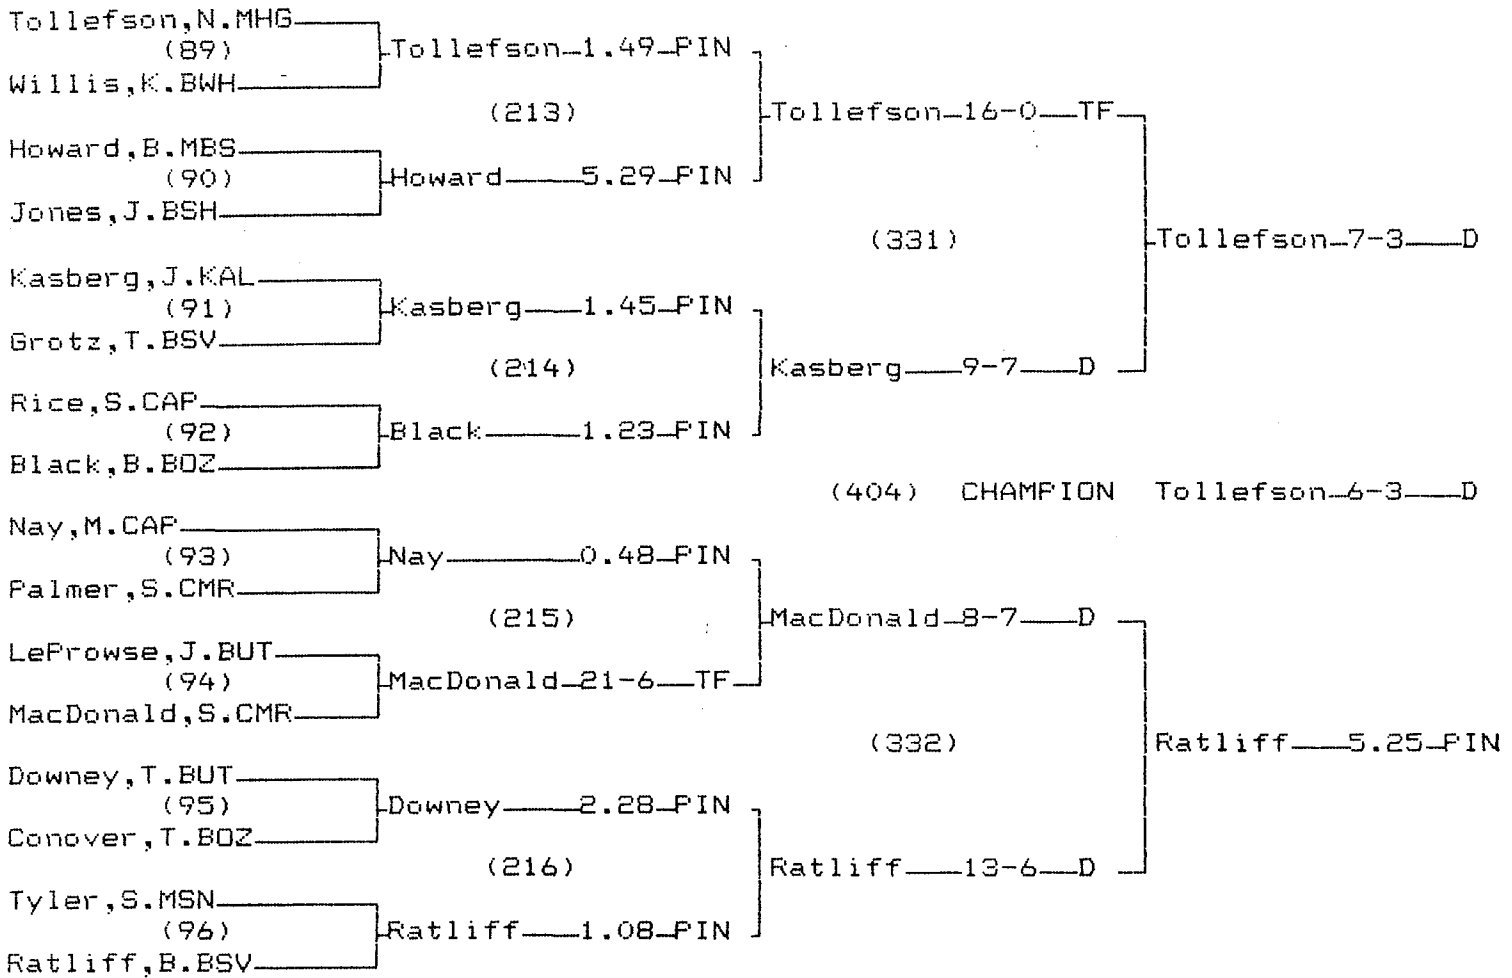

1998 Class AA State Wrestling Tournament

CHAMPIONS BRACKET 171 LB