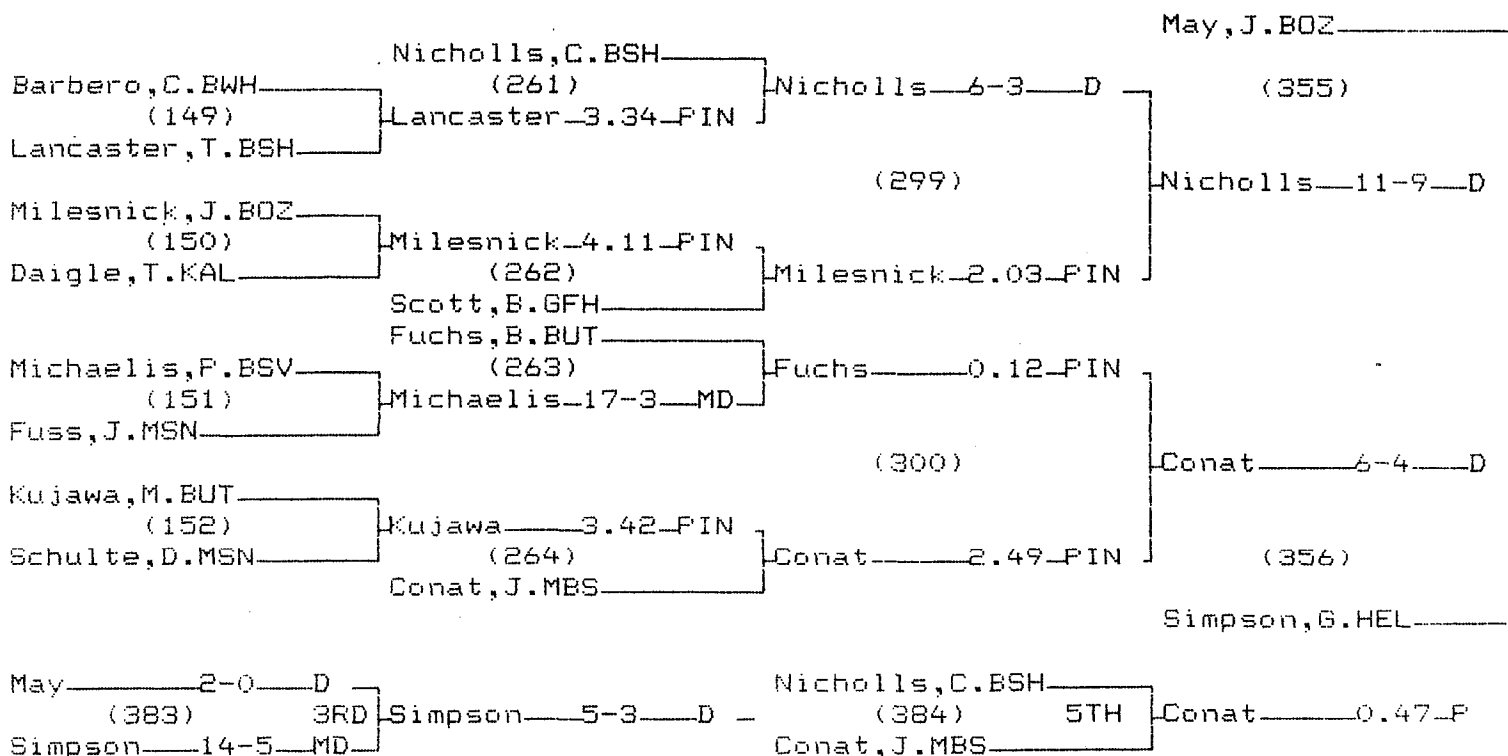

CONSOLATION BRACKET 152 LB