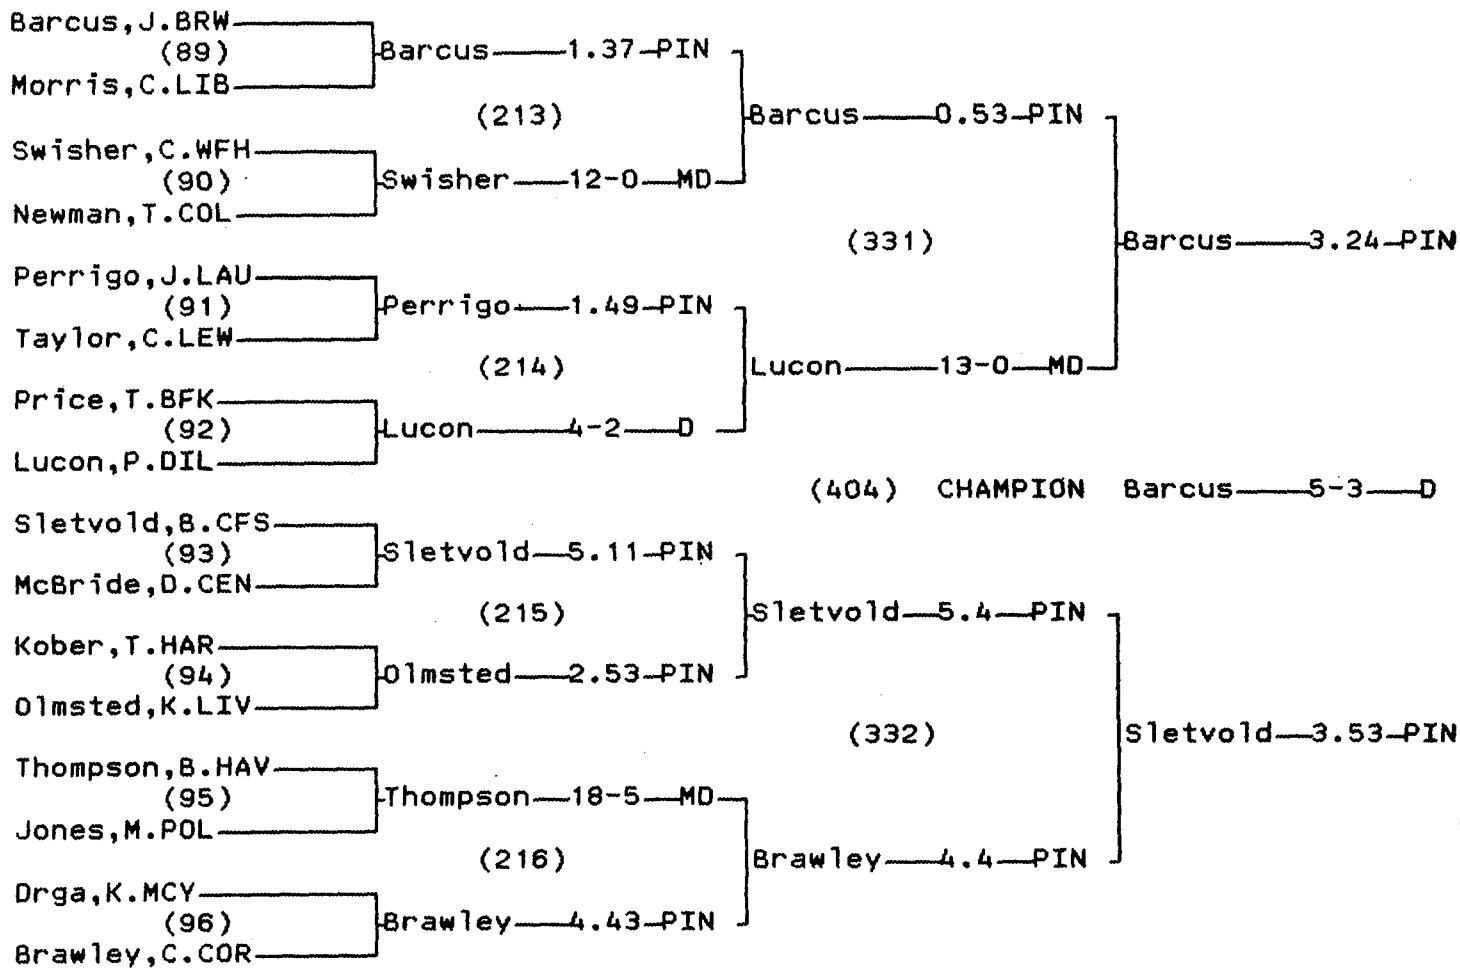

1997/98 CLASS A STATE WRESTLING TOURNAMENT

CHAMPIONS BRACKET 160 LB

CONSOLATION BRACKET 160 LB

CHAMPIONS BRACKET 171 LB

CONSOLATION BRACKET 171 LB

1997/98 CLASS A STATE WRESTLING TOURNAMENT

CHAMPIONS BRACKET 189 LB