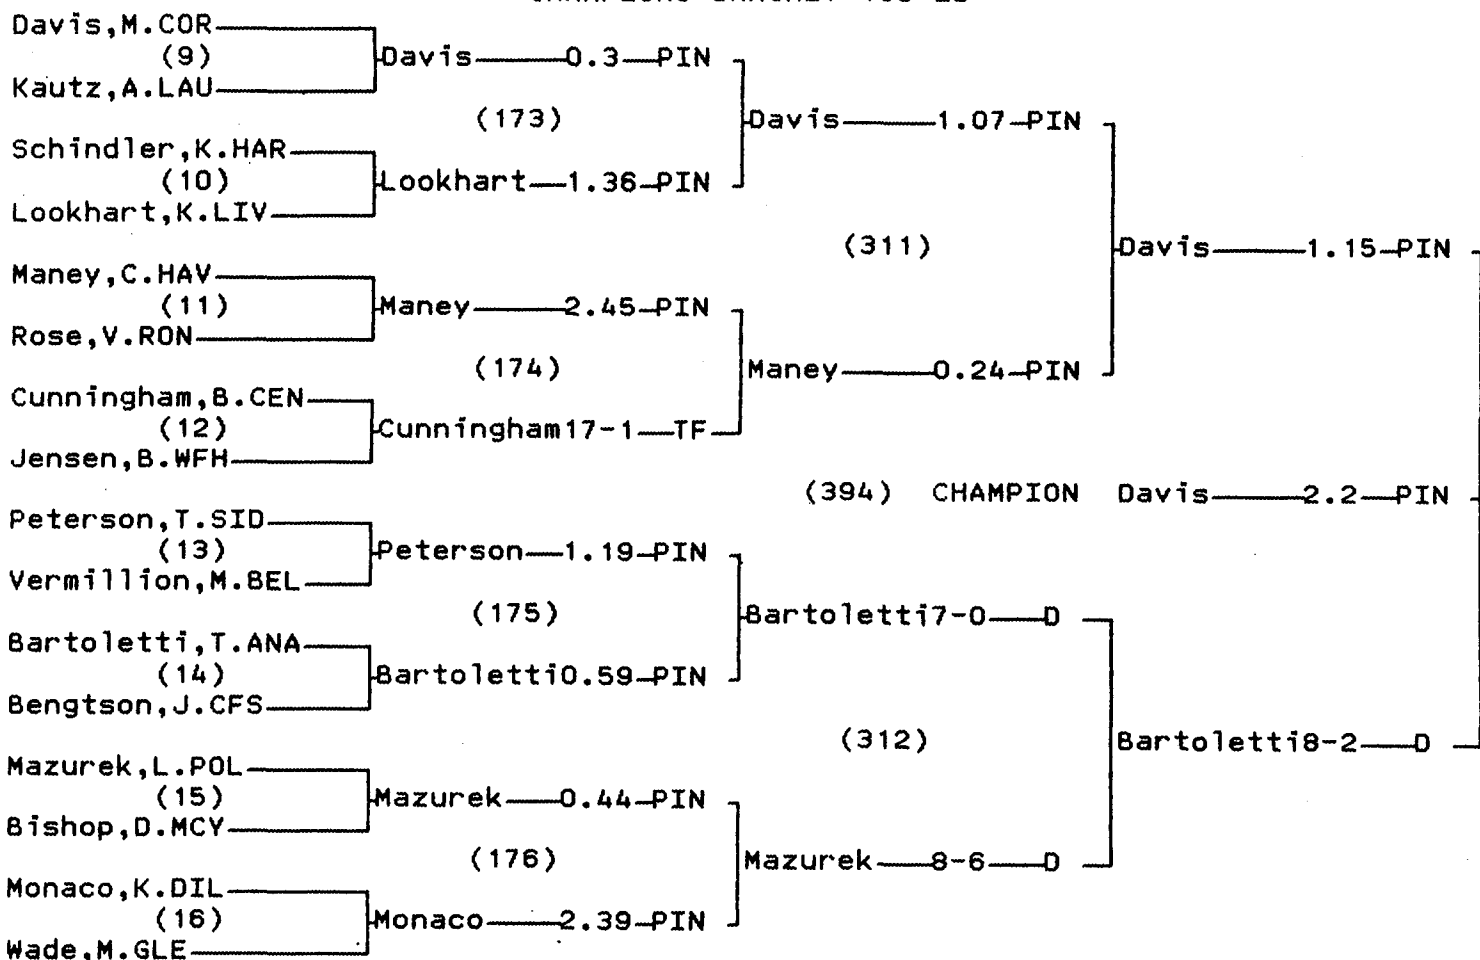

1997/98 CLASS A STATE WRESTLING TOURNAMENT

CHAMPIONS BRACKET 105 LB