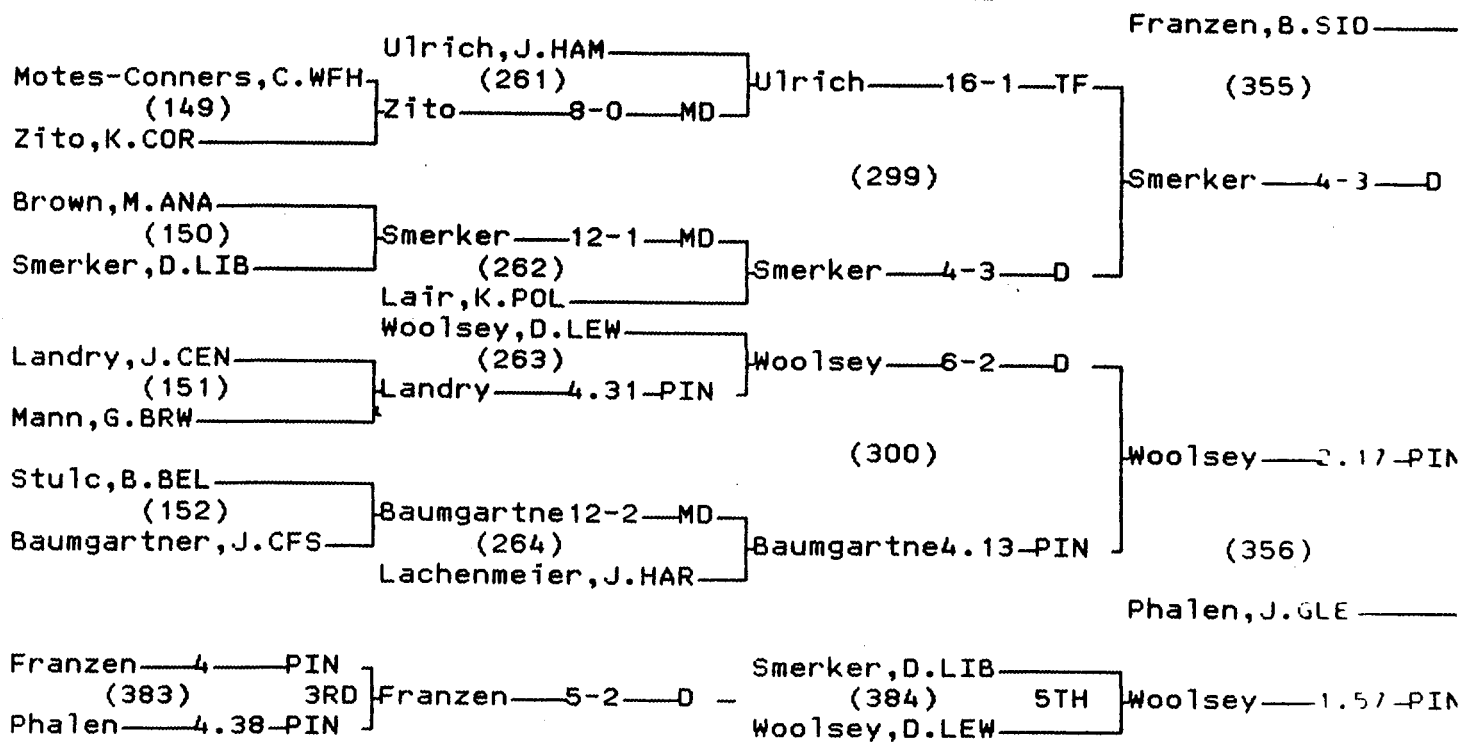

CONSOLATION BRACKET 140 LB

1997/98 CLASS A STATE WRESTLING TOURNAMENT

CHAMPIONS BRACKET 145 LB

CONSOLATION BRACKET 145 LB

1997/98 CLASS A STATE WRESTLING TOURNAMENT

CHAMPIONS BRACKET 152 LB

CONSOLATION BRACKET 152 LB