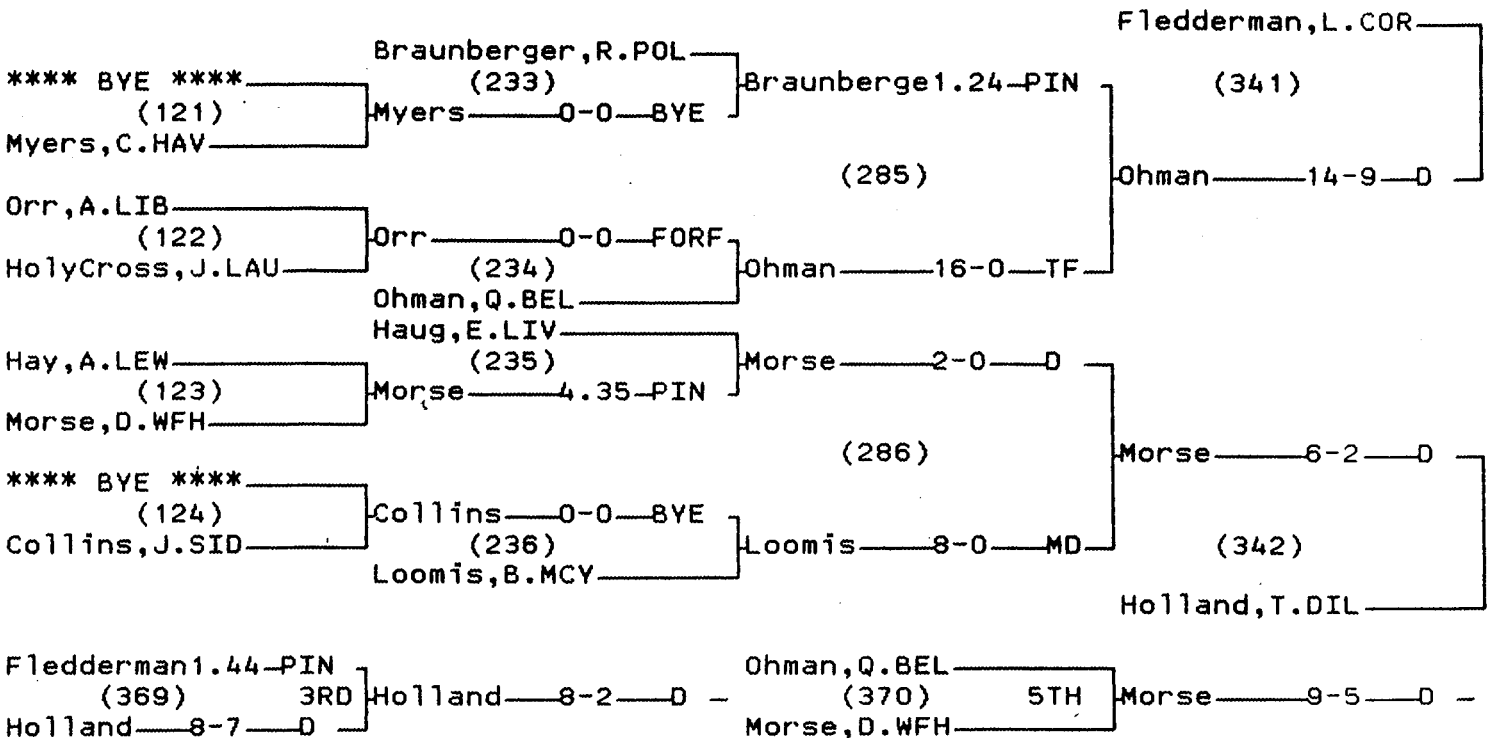

CONSOLATION BRACKET 112 LB