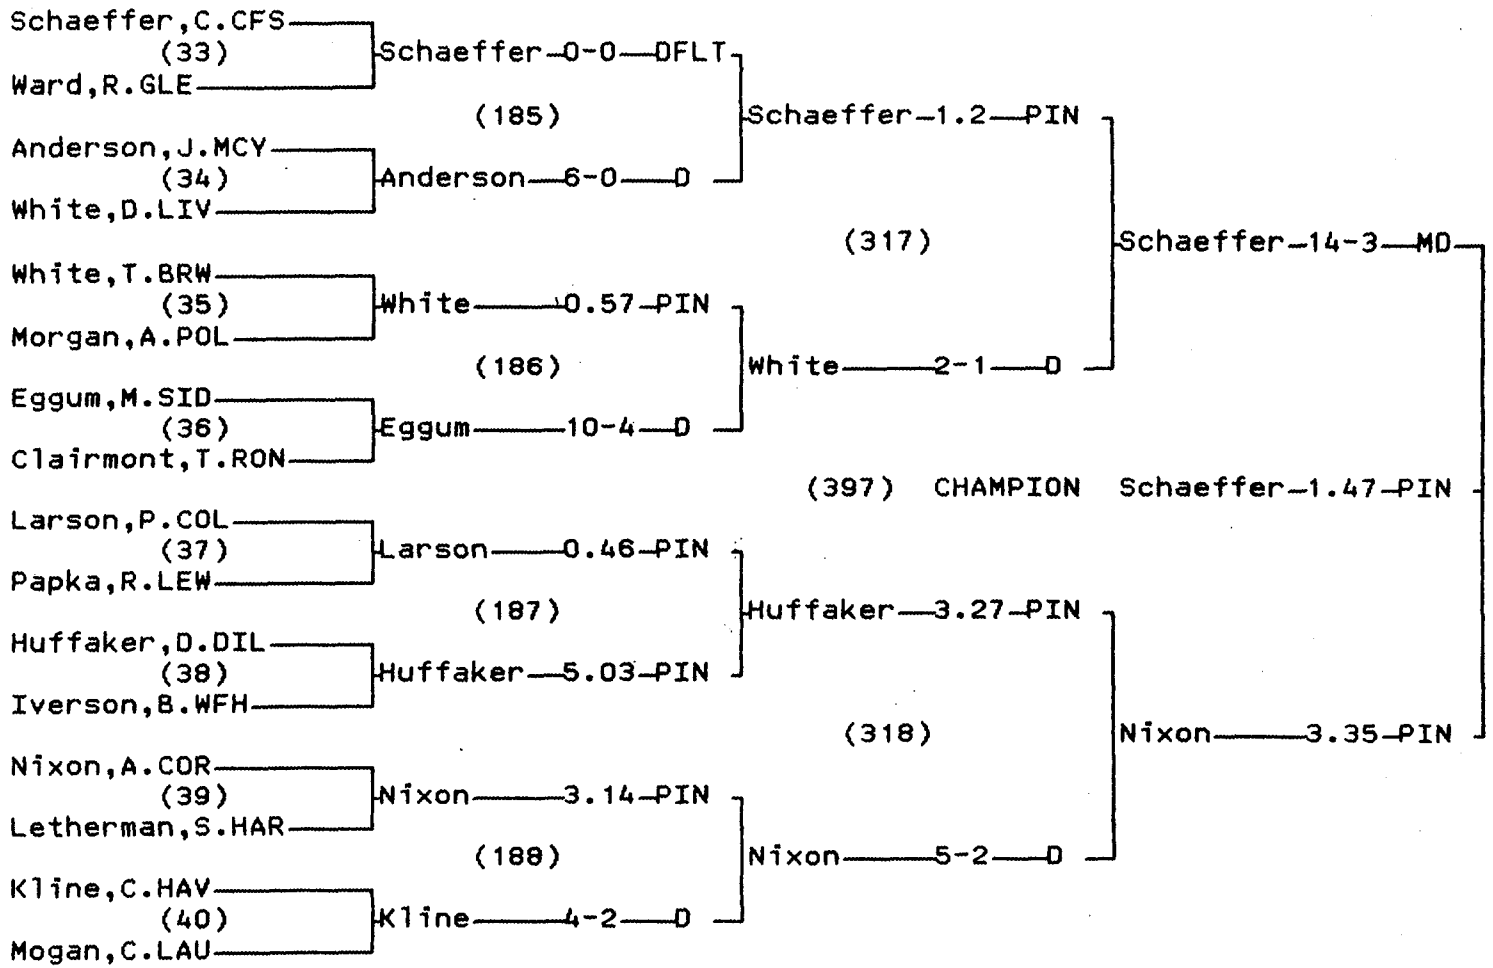

1997/98 CLASS A STATE WRESTLING TOURNAMENT

CHAMPIONS BRACKET 125 LB