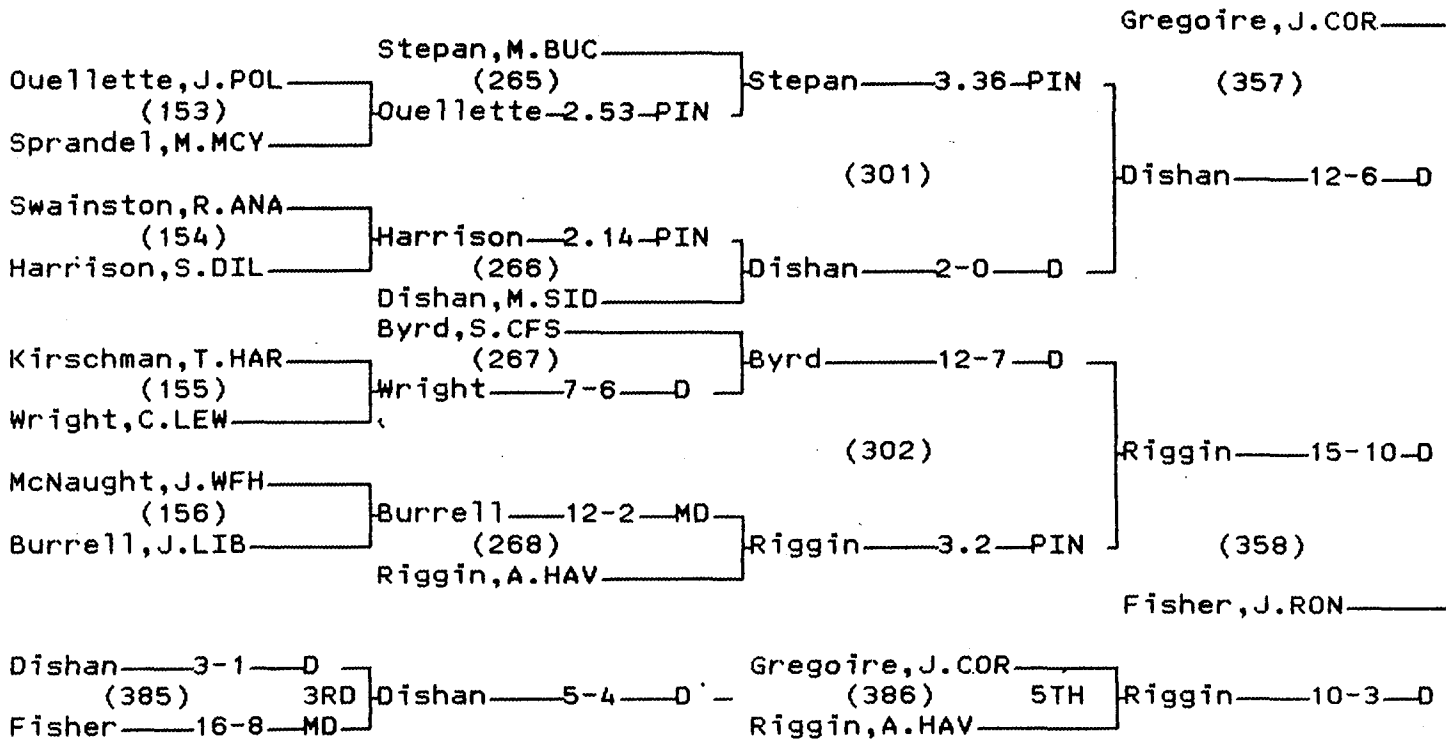

CONSOLATION BRACKET 160 LB