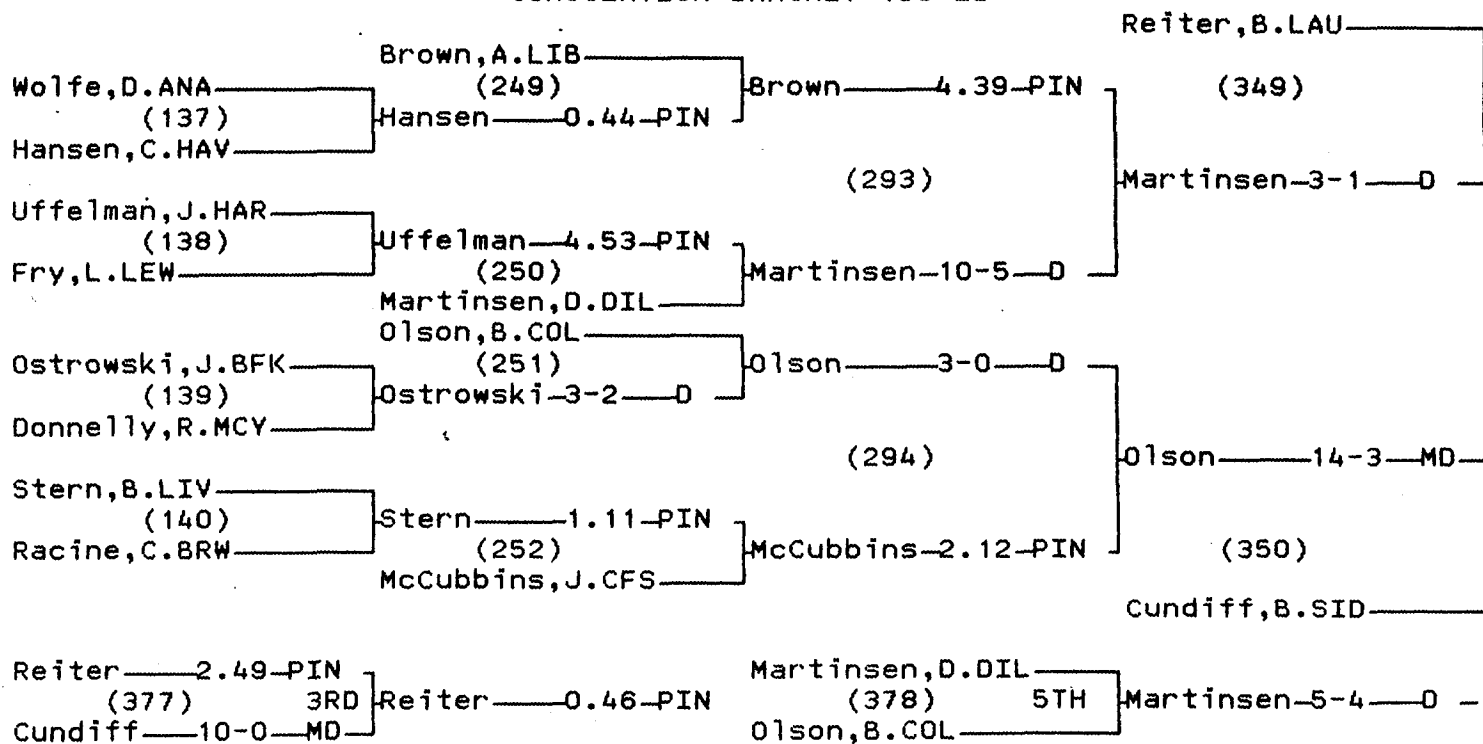

CHAMPIONS BRACKET 130 LB

CONSOLATION BRACKET 130 LB

1997/98 CLASS A STATE WRESTLING TOURNAMENT

CHAMPIONS BRACKET 135 LB

CONSOLATION BRACKET 135 LB

1997/98 CLASS A STATE WRESTLING TOURNAMENT

CHAMPIONS BRACKET 140 LB