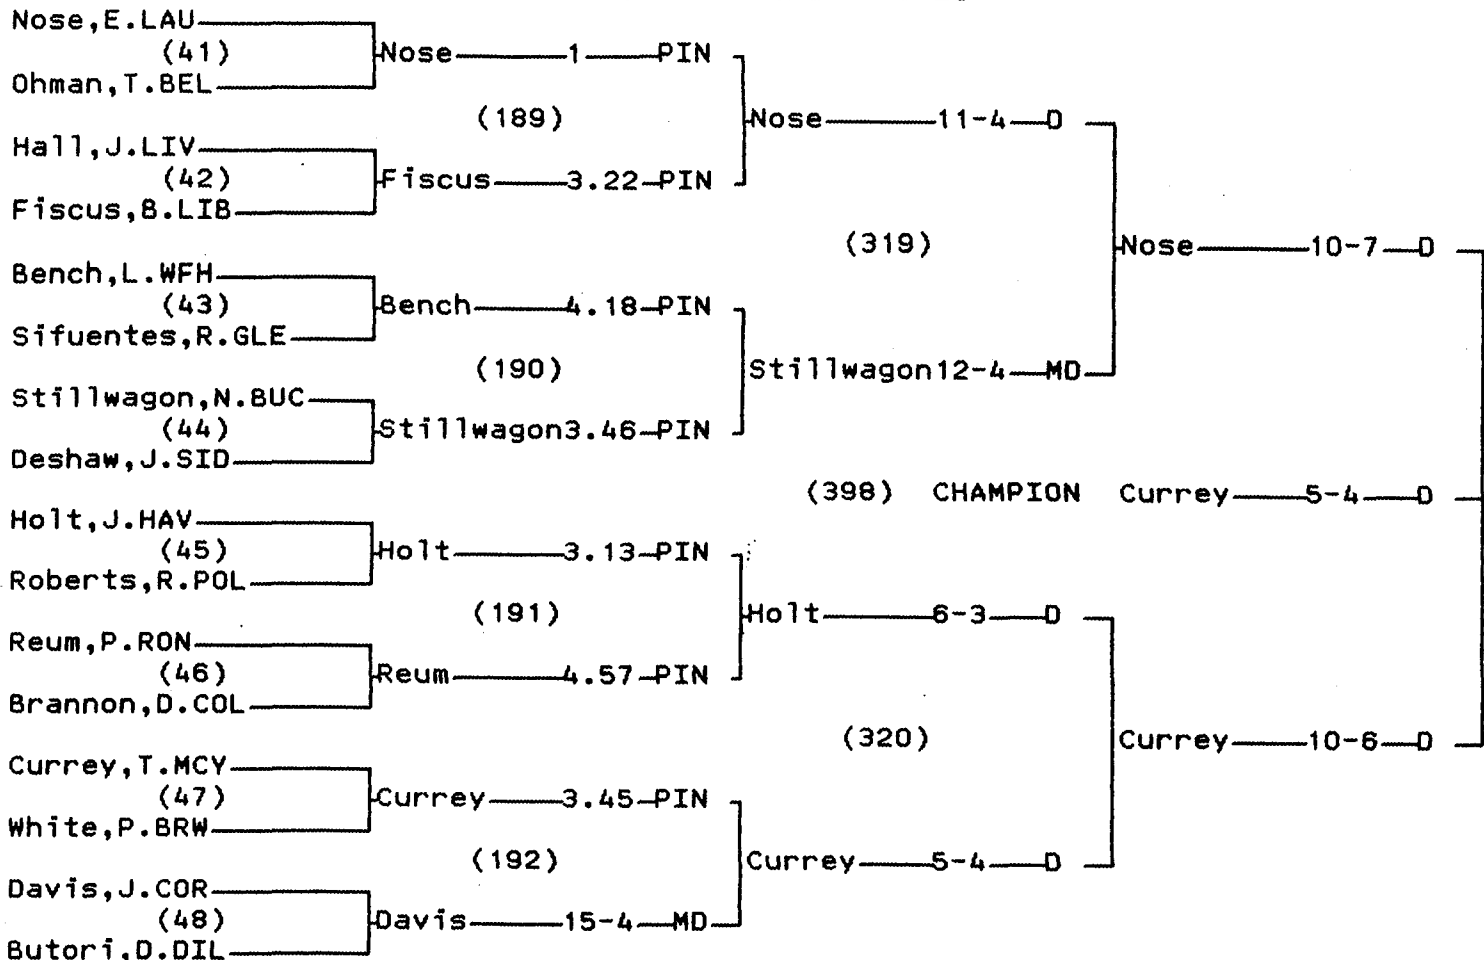

1997/98 CLASS A STATE WRESTLING TOURNAMENT

CHAMPIONS BRACKET 130 LB