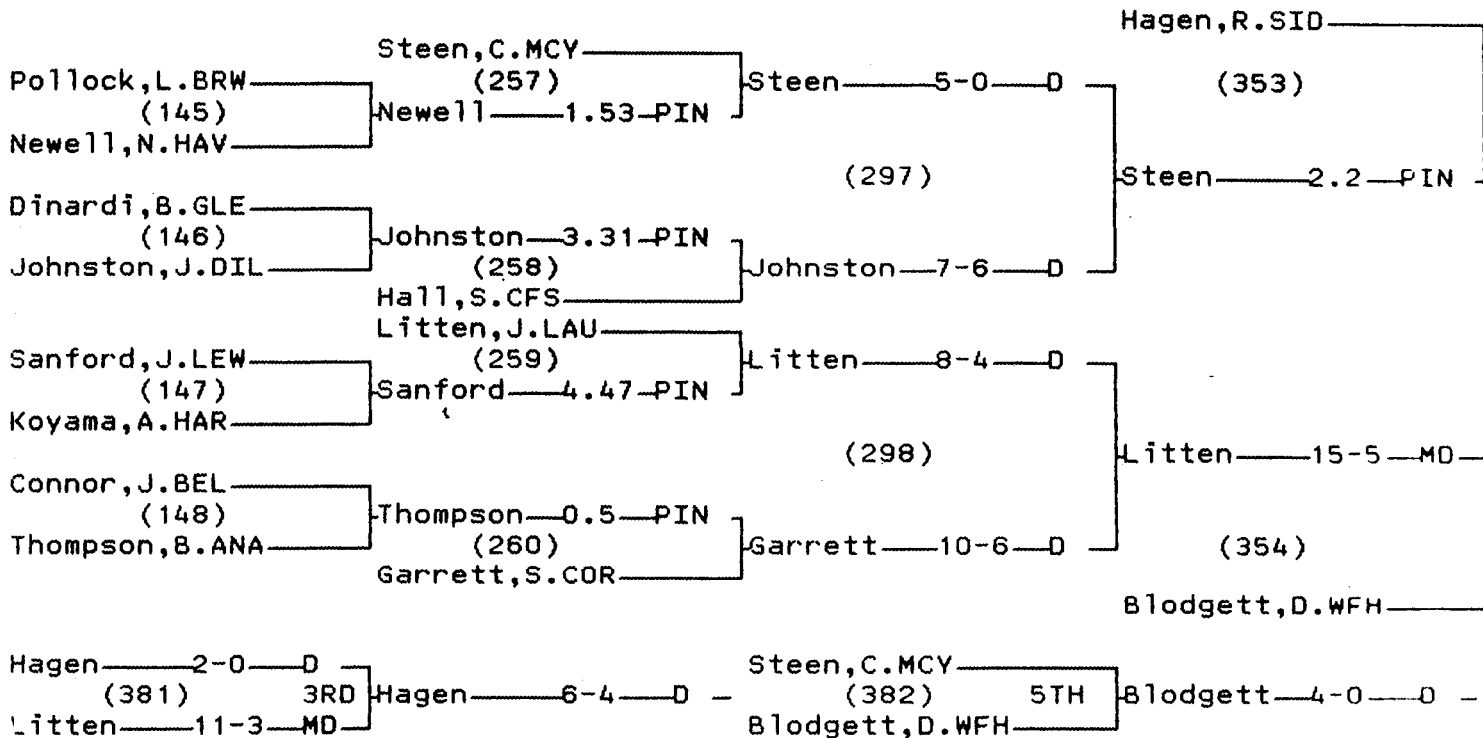

CONSOLATION BRACKET 140 LB

1997/98 CLASS A STATE WRESTLING TOURNAMENT

CHAMPIONS BRACKET 145 LB

CONSOLATION BRACKET 145 LB

1997/98 CLASS A STATE WRESTLING TOURNAMENT

CHAMPIONS BRACKET 152 LB

CONSOLATION BRACKET 152 LB