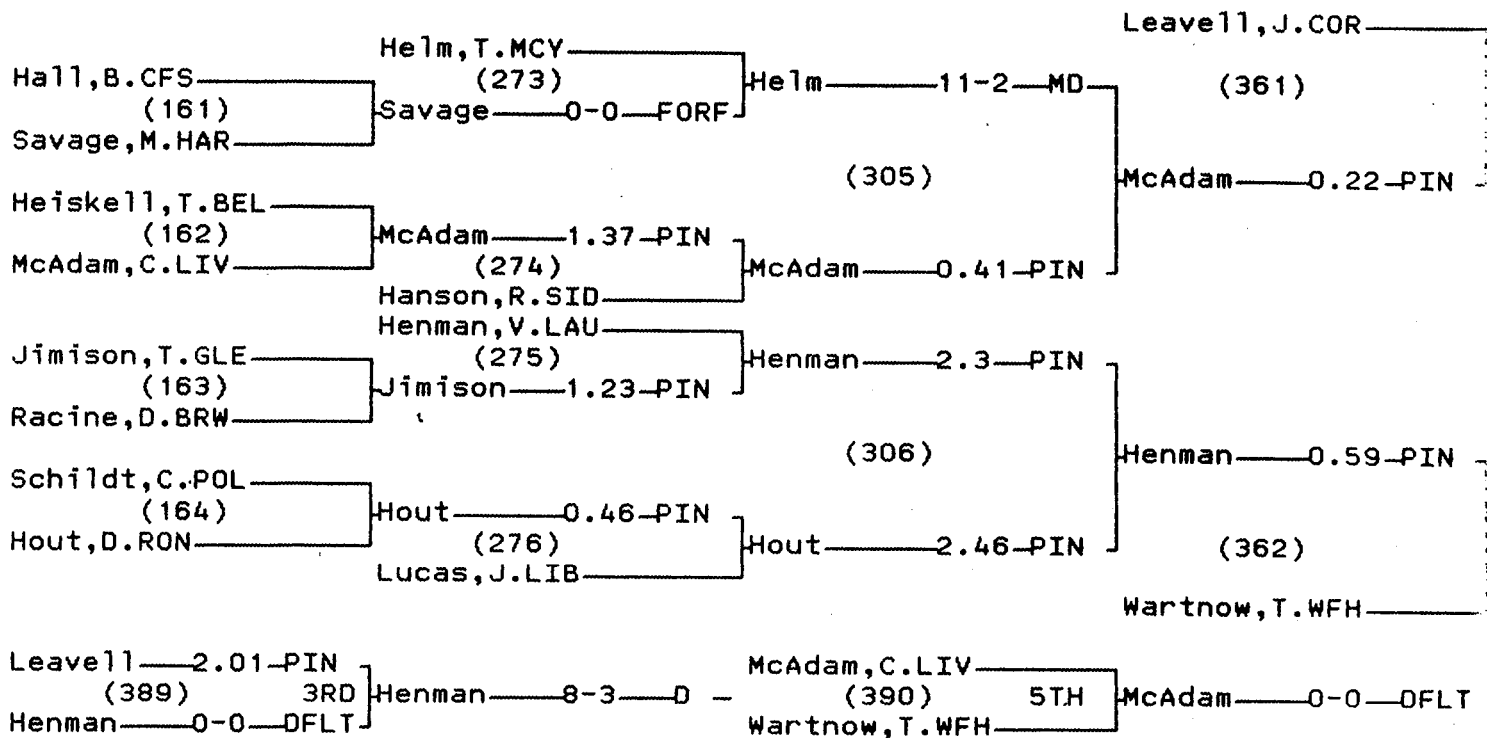

CONSOLATION BRACKET 189 LB