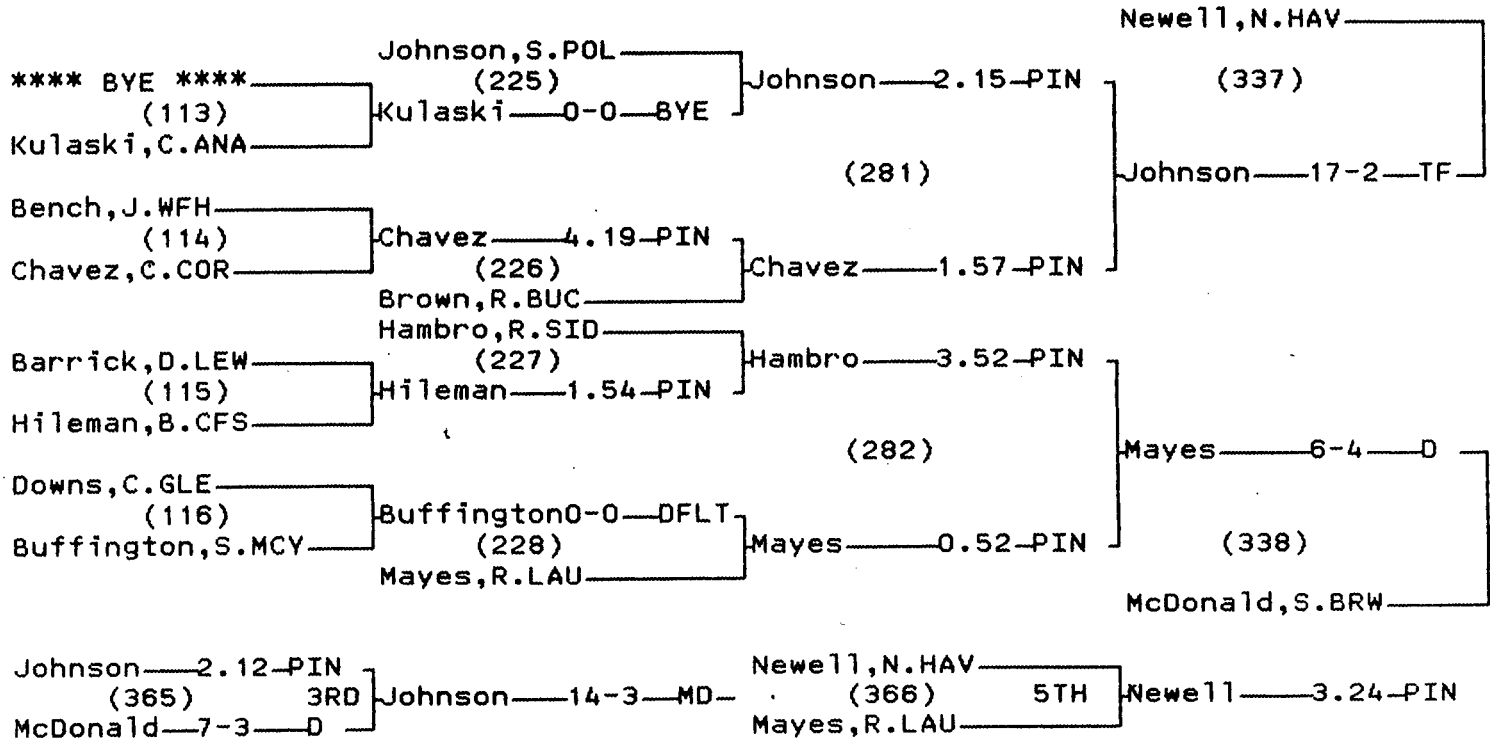

CONSOLATION BRACKET 98 LB