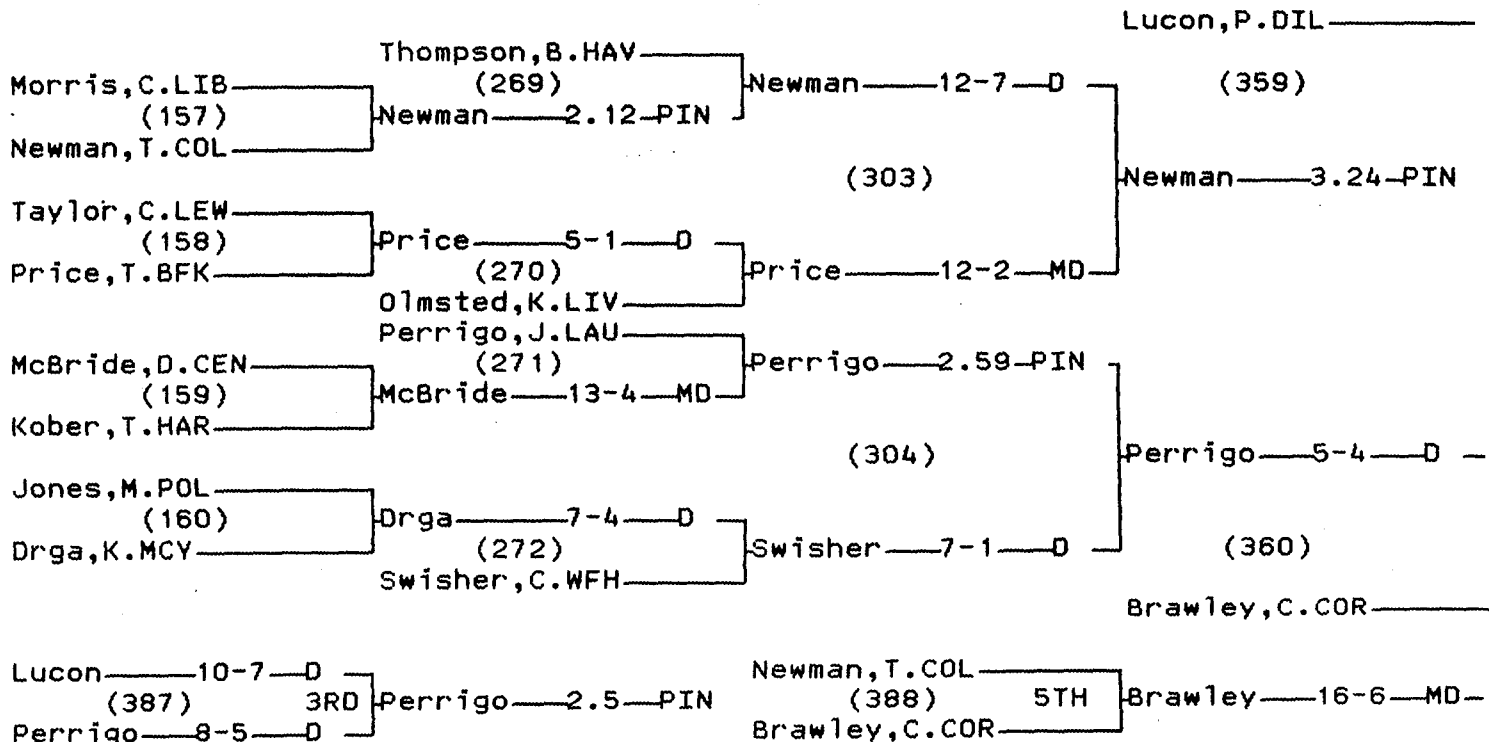

1997/98 CLASS A STATE WRESTLING TOURNAMENT

CHAMPIONS BRACKET 160 LB

CONSOLATION BRACKET 160 LB

CHAMPIONS BRACKET 171 LB

CONSOLATION BRACKET 171 LB

1997/98 CLASS A STATE WRESTLING TOURNAMENT

CHAMPIONS BRACKET 189 LB