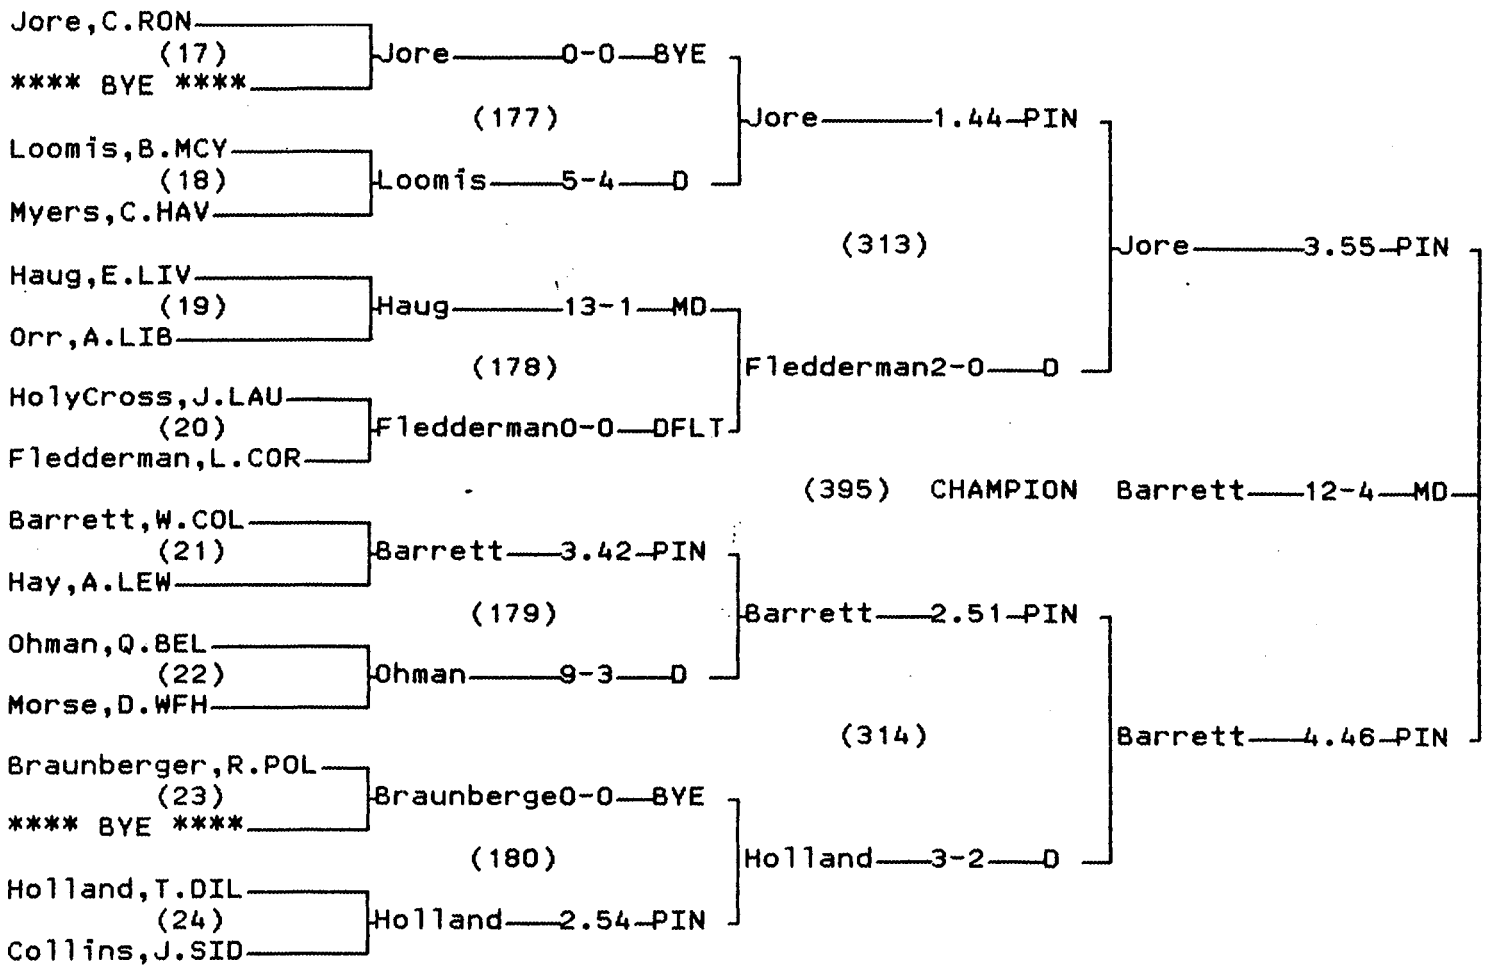

1997/98 CLASS A STATE WRESTLING TOURNAMENT

CHAMPIONS BRACKET 112 LB