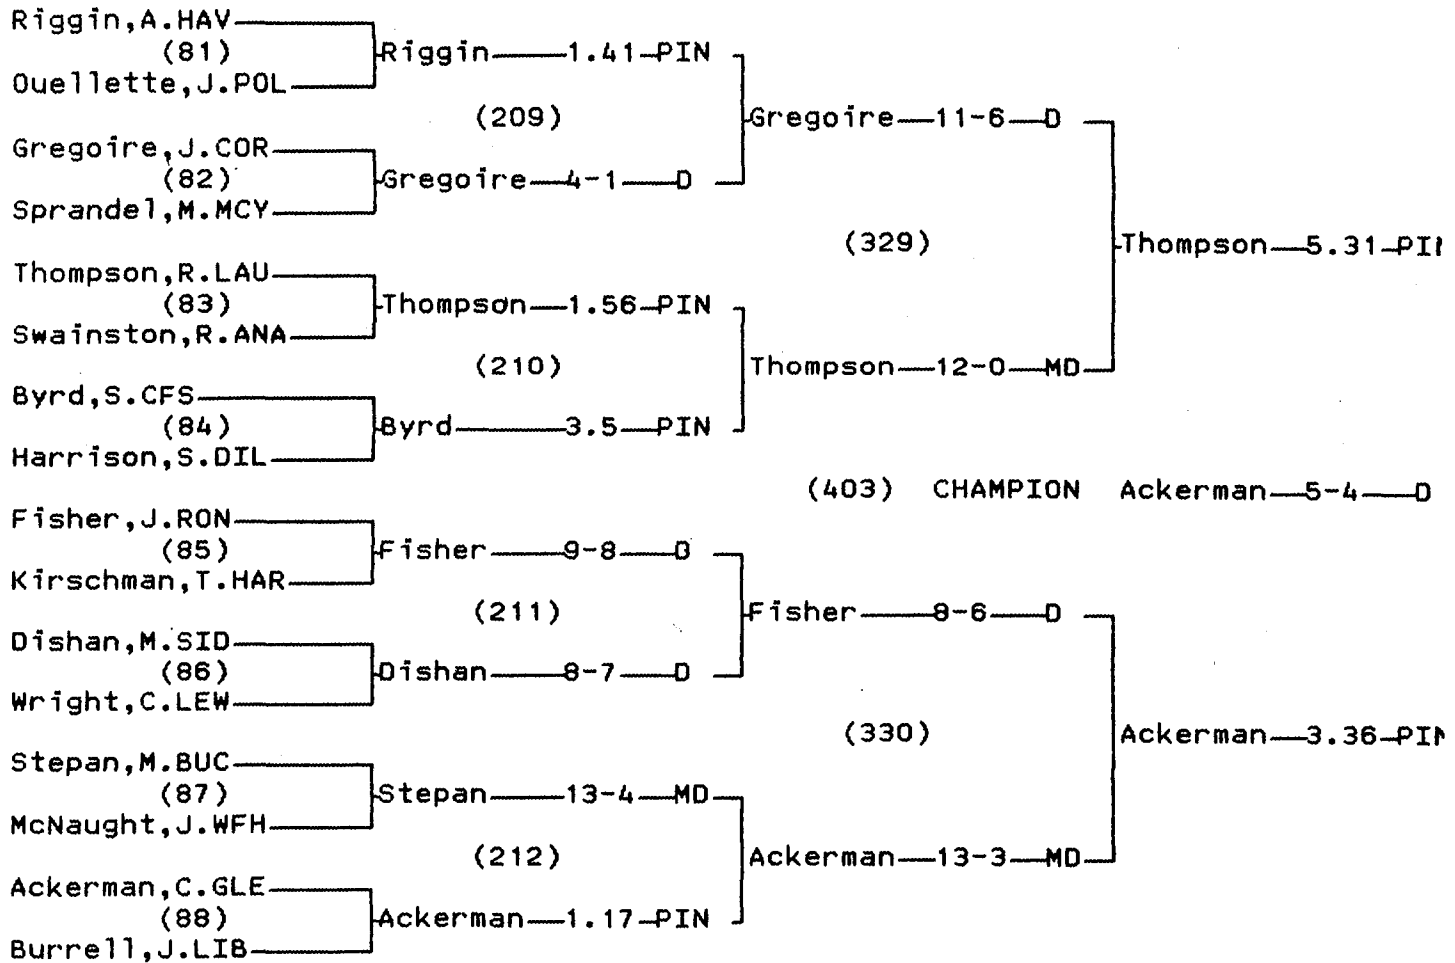

1997/98 CLASS A STATE WRESTLING TOURNAMENT

CHAMPIONS BRACKET 160 LB