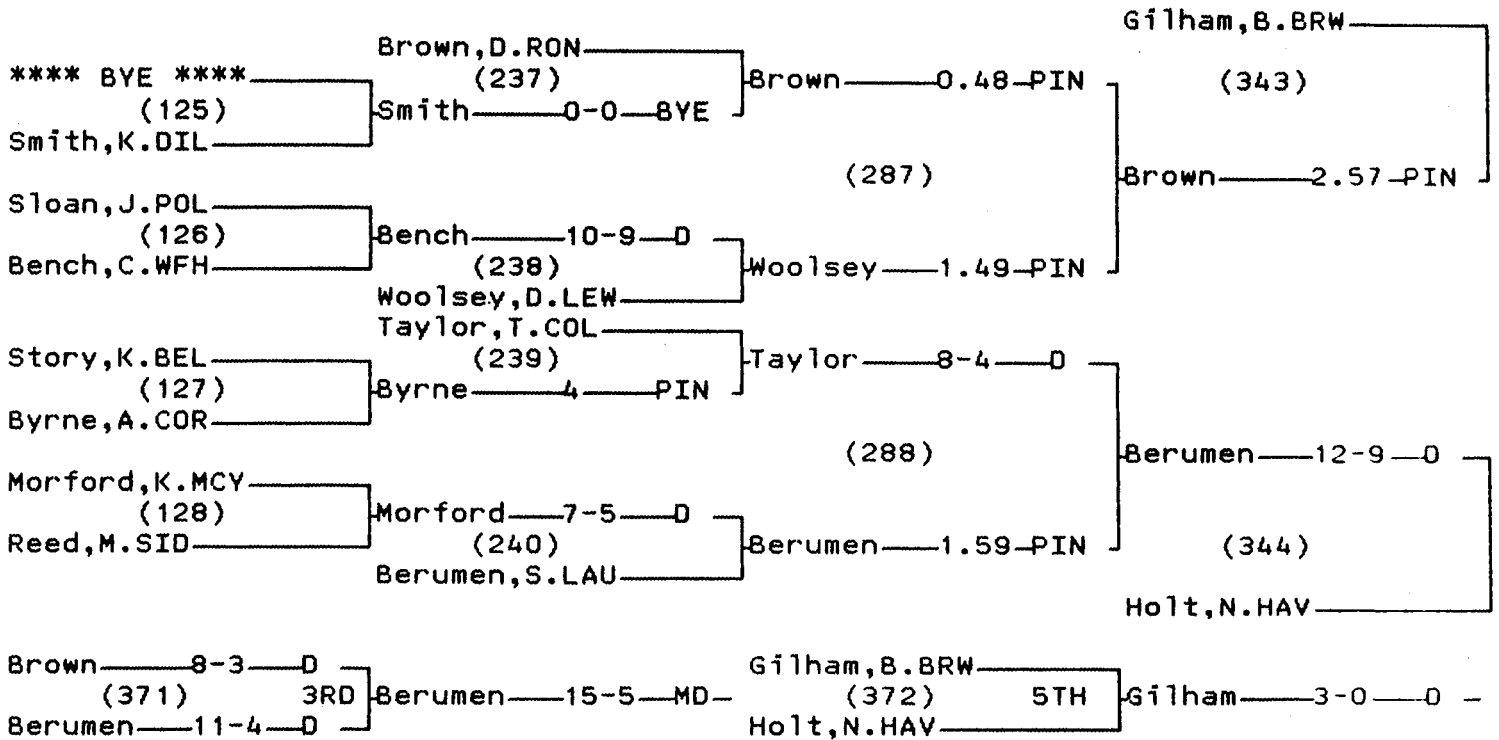

CHAMPIONS BRACKET 112 LB

CONSOLATION BRACKET 112 LB

CHAMPIONS BRACKET 119 LB

CONSOLATION BRACKET 119 LB

1997/98 CLASS A STATE WRESTLING TOURNAMENT

CHAMPIONS BRACKET 125 LB

CONSOLATION BRACKET 125 LB

1997/98 CLASS A STATE WRESTLING TOURNAMENT