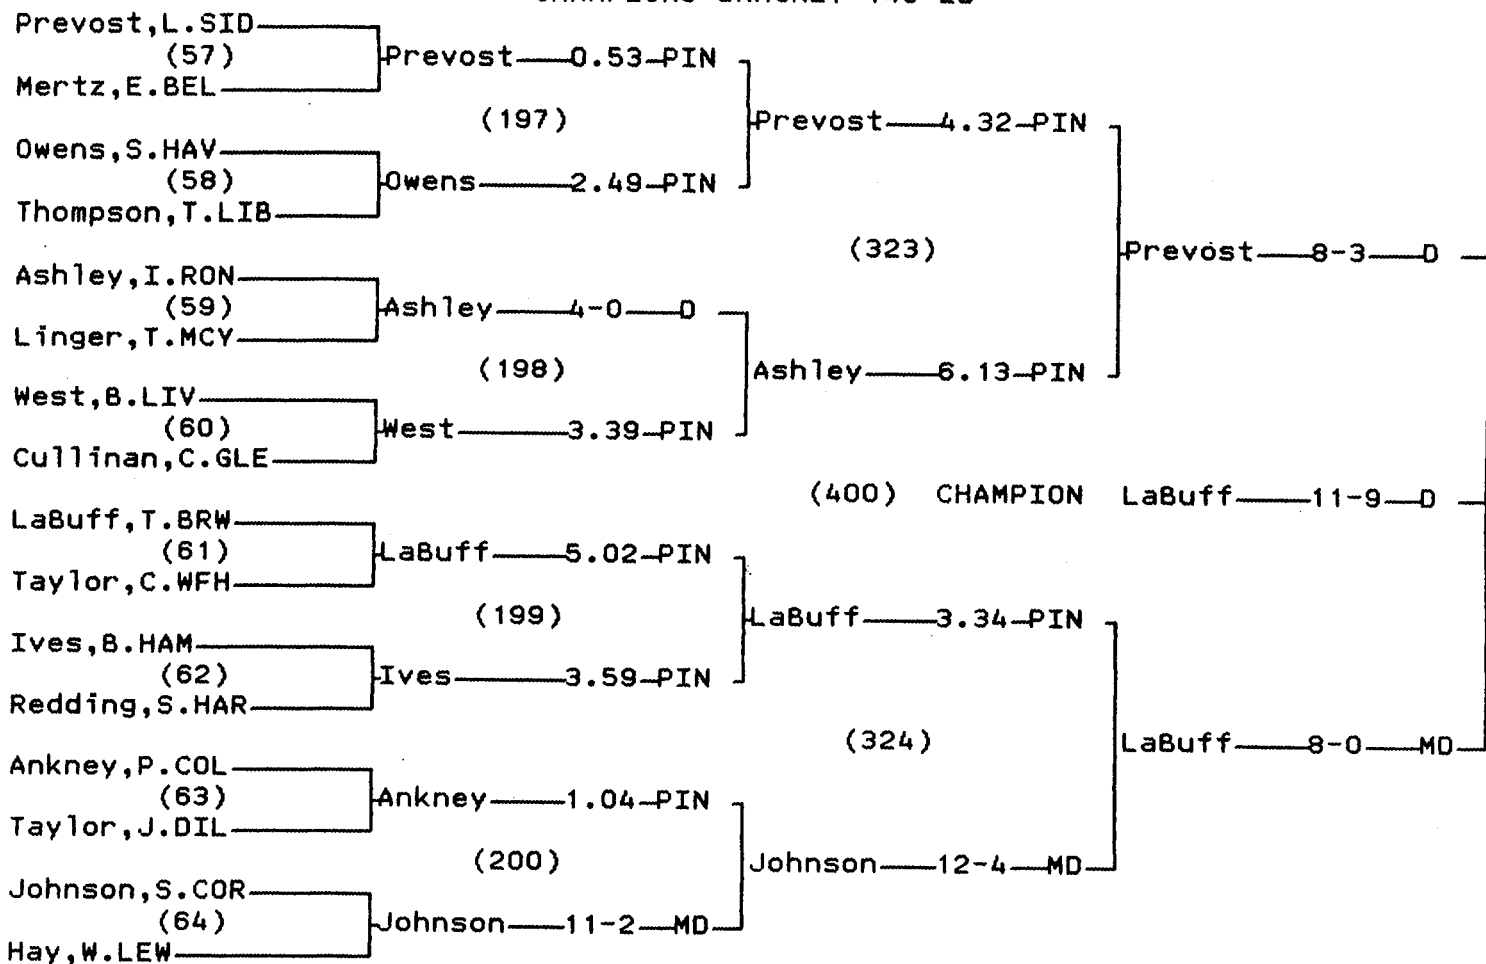

1997/98 CLASS A STATE WRESTLING TOURNAMENT

CHAMPIONS BRACKET 140 LB