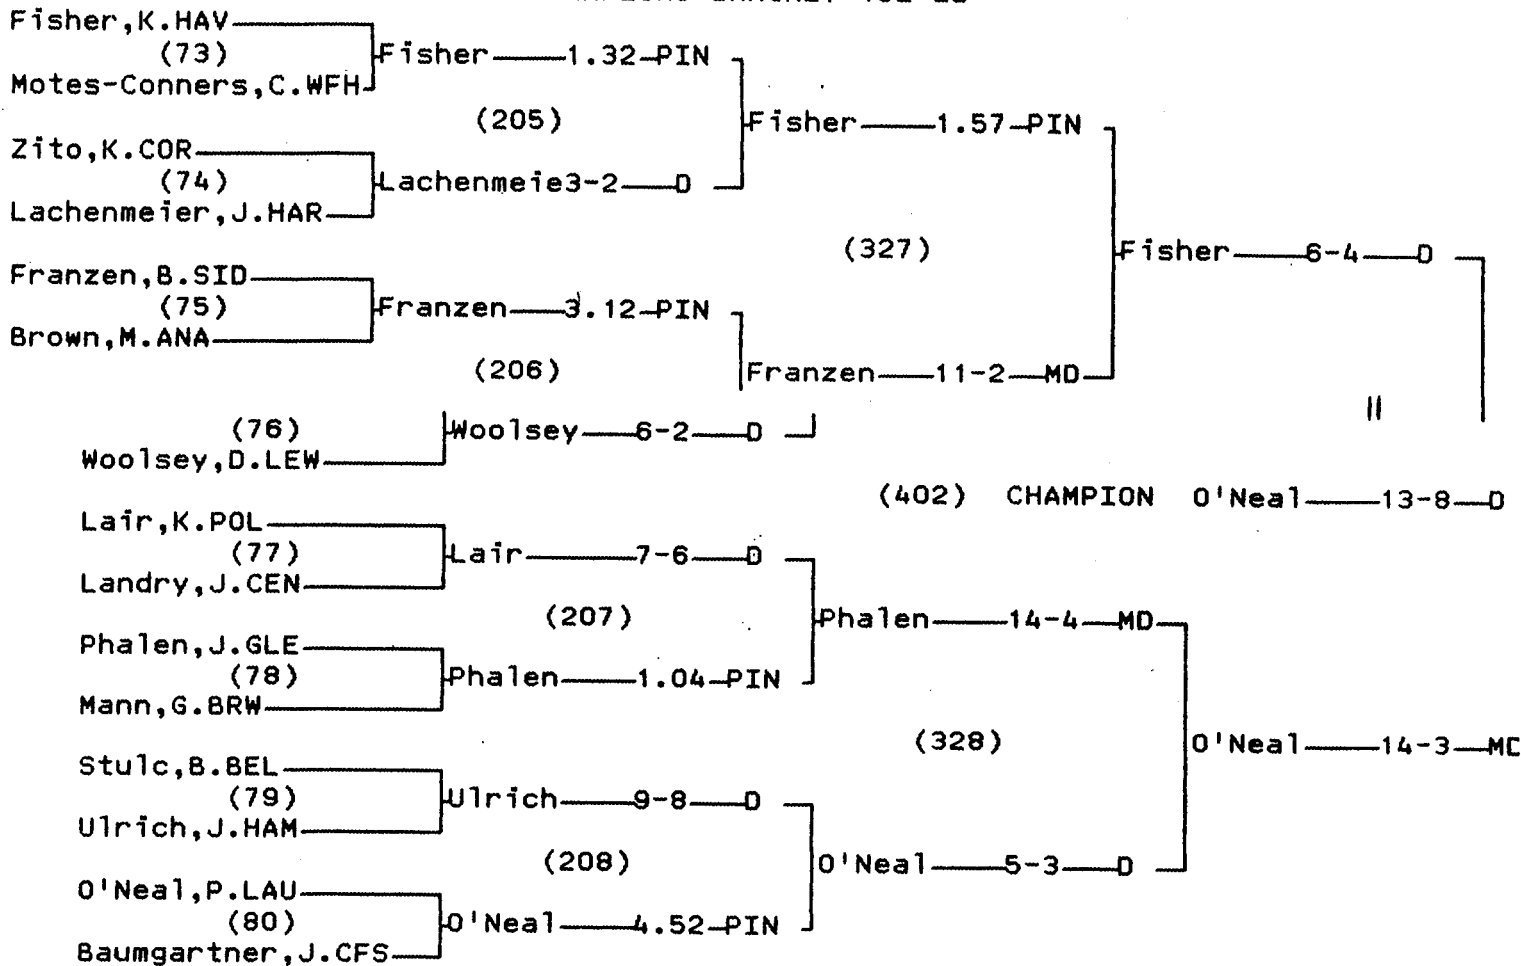

CONSOLATION BRACKET 140 LB

1997/98 CLASS A STATE WRESTLING TOURNAMENT

CHAMPIONS BRACKET 145 LB

CONSOLATION BRACKET 145 LB

1997/98 CLASS A STATE WRESTLING TOURNAMENT

CHAMPIONS BRACKET 152 LB

CONSOLATION BRACKET 152 LB