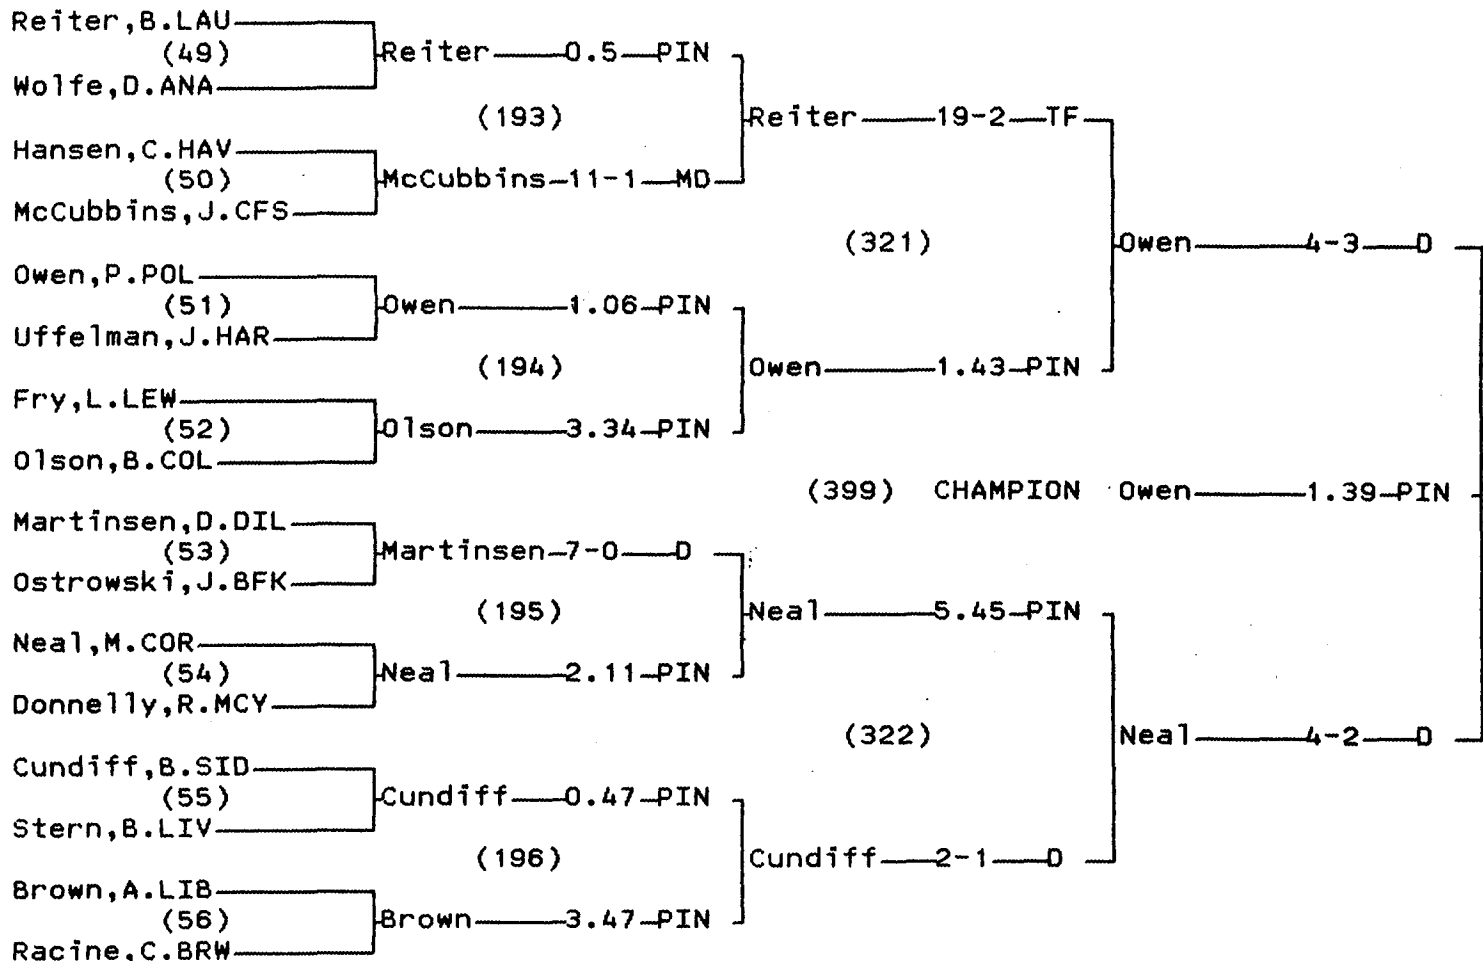

CHAMPIONS BRACKET 130 LB

CONSOLATION BRACKET 130 LB

1997/98 CLASS A STATE WRESTLING TOURNAMENT

CHAMPIONS BRACKET 135 LB

CONSOLATION BRACKET 135 LB

1997/98 CLASS A STATE WRESTLING TOURNAMENT

CHAMPIONS BRACKET 140 LB