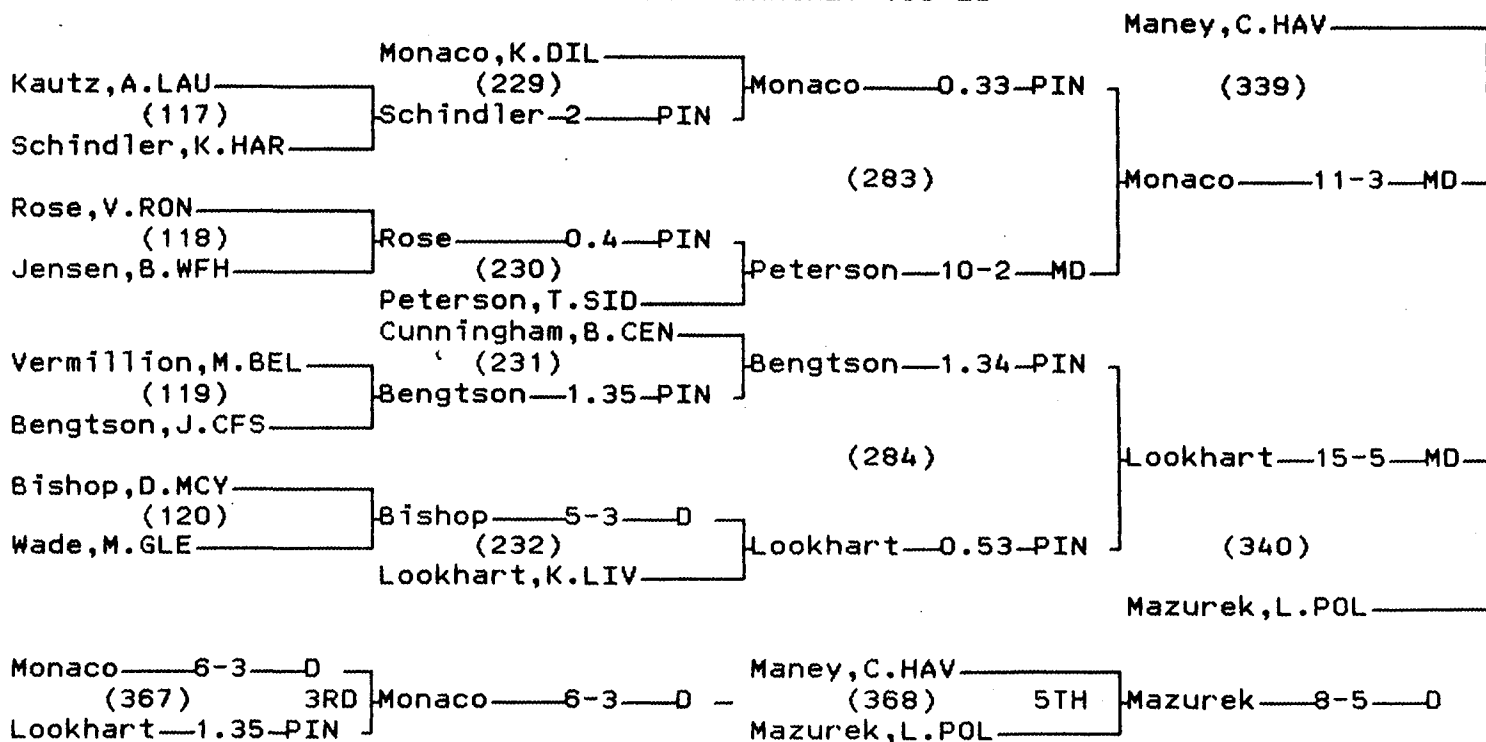

CONSOLATION BRACKET 105 LB