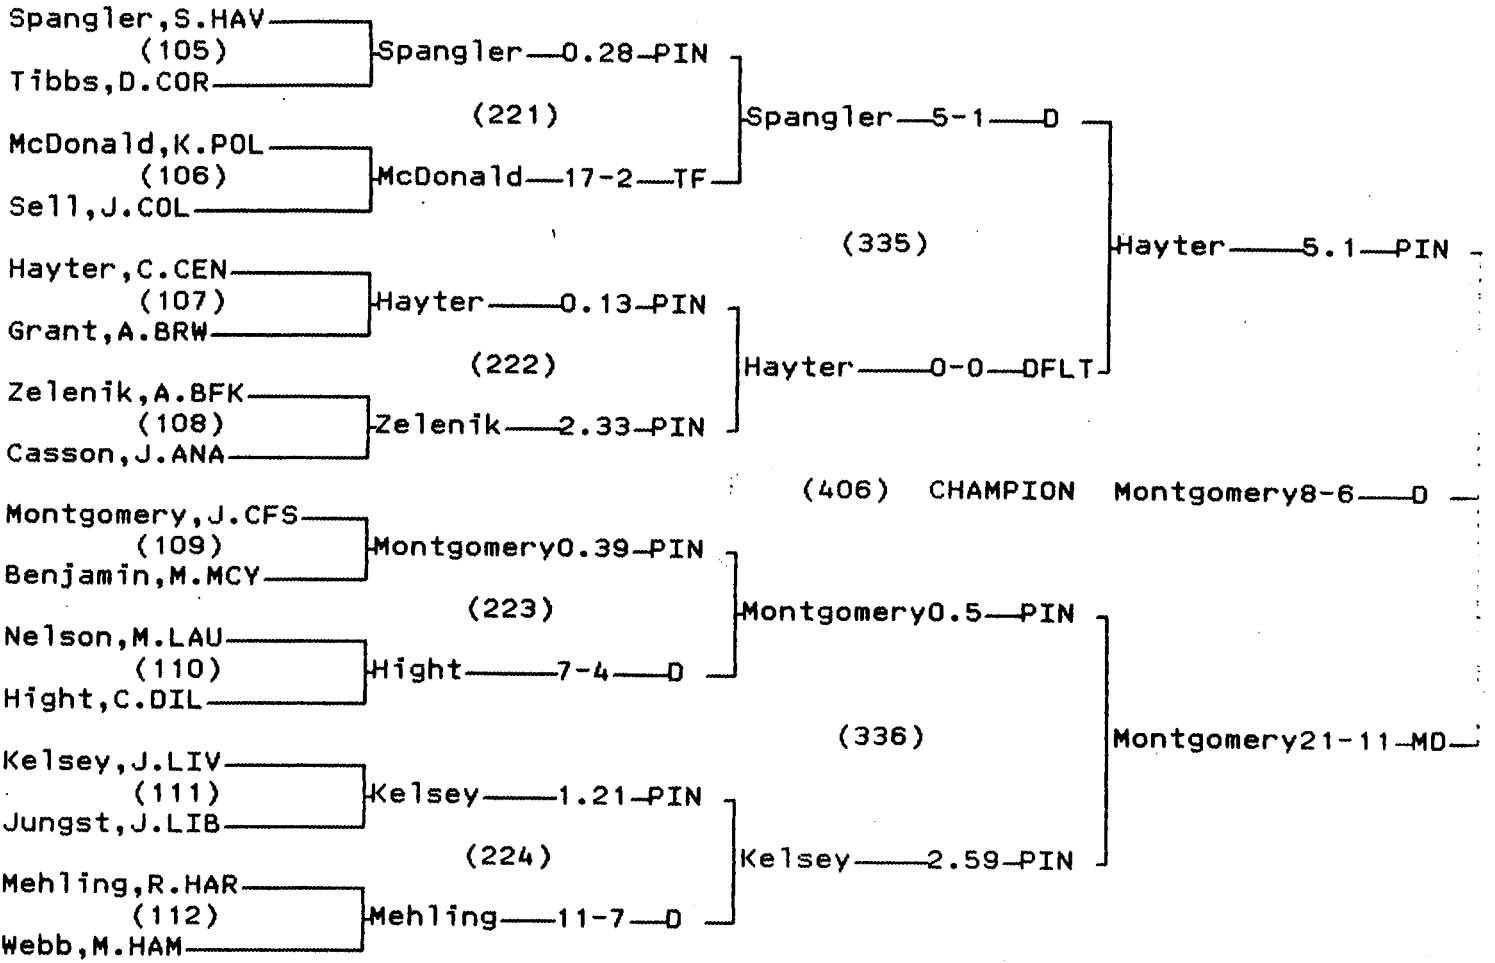

1997/98 CLASS A STATE WRESTLING TOURNAMENT

CHAMPIONS BRACKET 275 LB