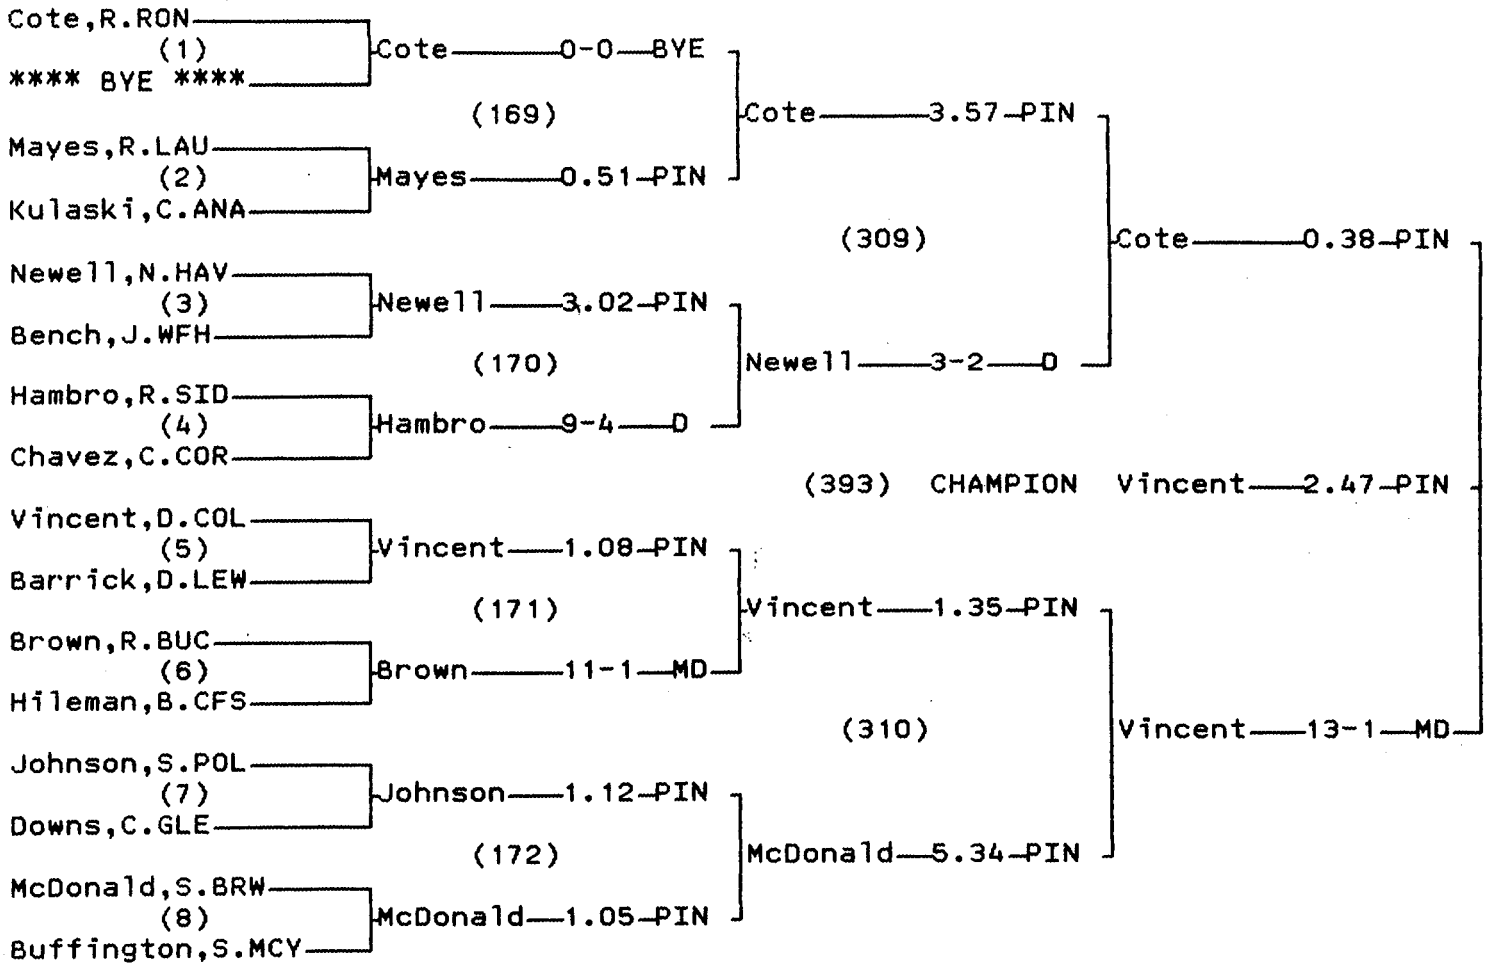

1997/98 CLASS A STATE WRESTLING TOURNAMENT

Team Rankings

1.	LAU Laurel	178.5
2.	COR Corvallis	169.0
3.	HAV Havre	146.0
4.	CFS Columbia Falls	129.0
5.	RON Ronan	109.0
6.	SID Sidney	104.0
7.	POL Polson	99.0
8.	BRW Browning	97.0
9.	COL Colstrip	97.0
10.	LIV Park	89.0
11.	DIL Beaverhead Co	88.0
12.	WFH Whitefish	67.0
13.	LIB Libby	56.0
14.	MCY Custer Co	53.0
15.	LEW Fergus	50.0
16.	GLE Dawson Co	48.0
17.	HAR Hardin	46.0
18.	CEN Billings Central	32.5
19.	ANA Anaconda	26.0
20.	BUC Butte Central	19.0
21.	BFK Bigfork	19.0
22.	HAM Hamilton	15.5
23.	BEL Belgrade	8.5

1997/98 CLASS A STATE WRESTLING TOURNAMENT

CHAMPIONS BRACKET 98 LB