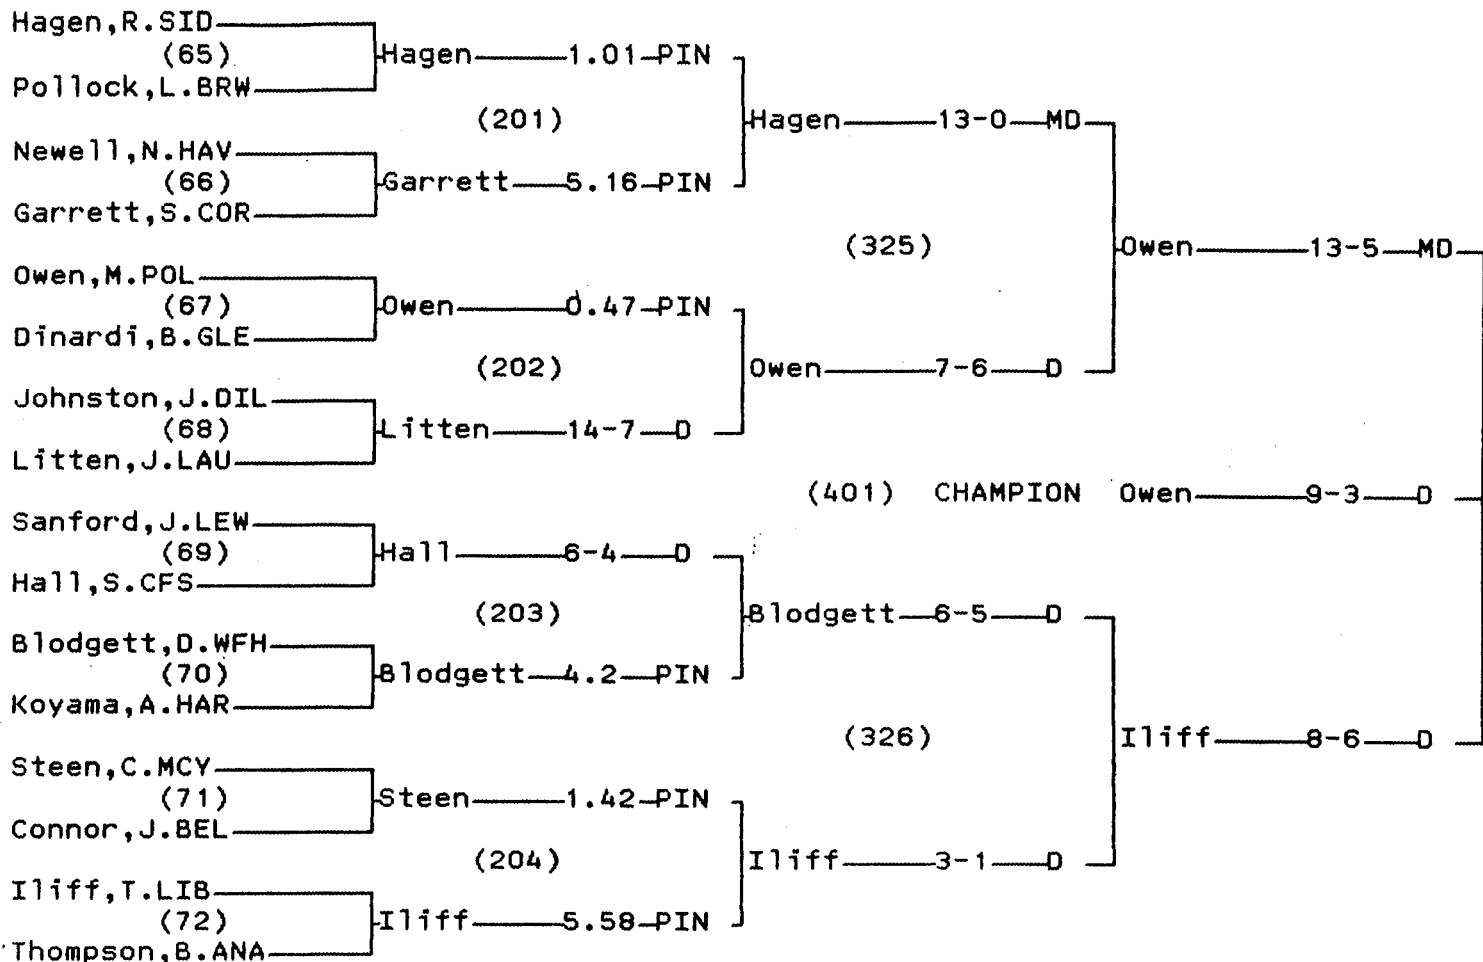

1997/98 CLASS A STATE WRESTLING TOURNAMENT

CHAMPIONS BRACKET 145 LB