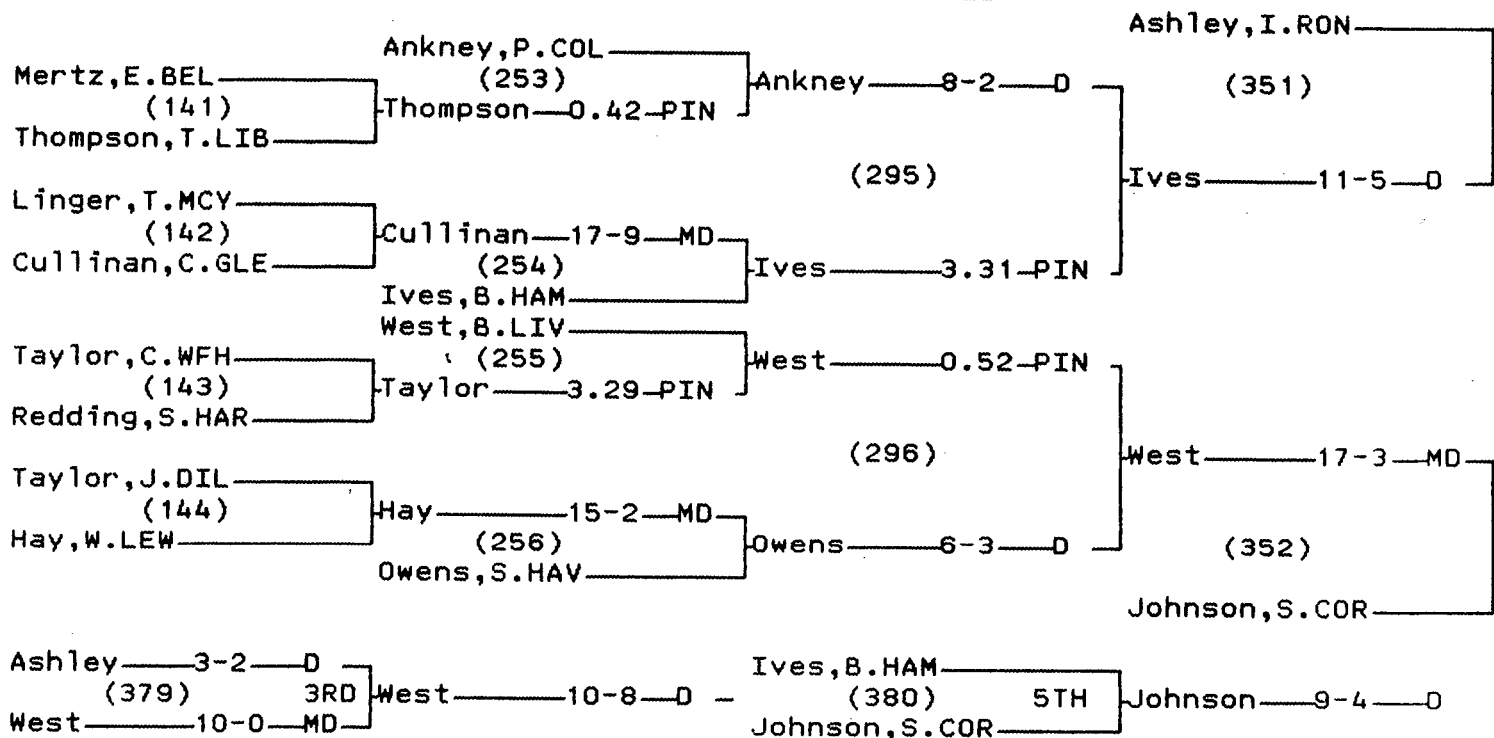

CONSOLATION BRACKET 140 LB