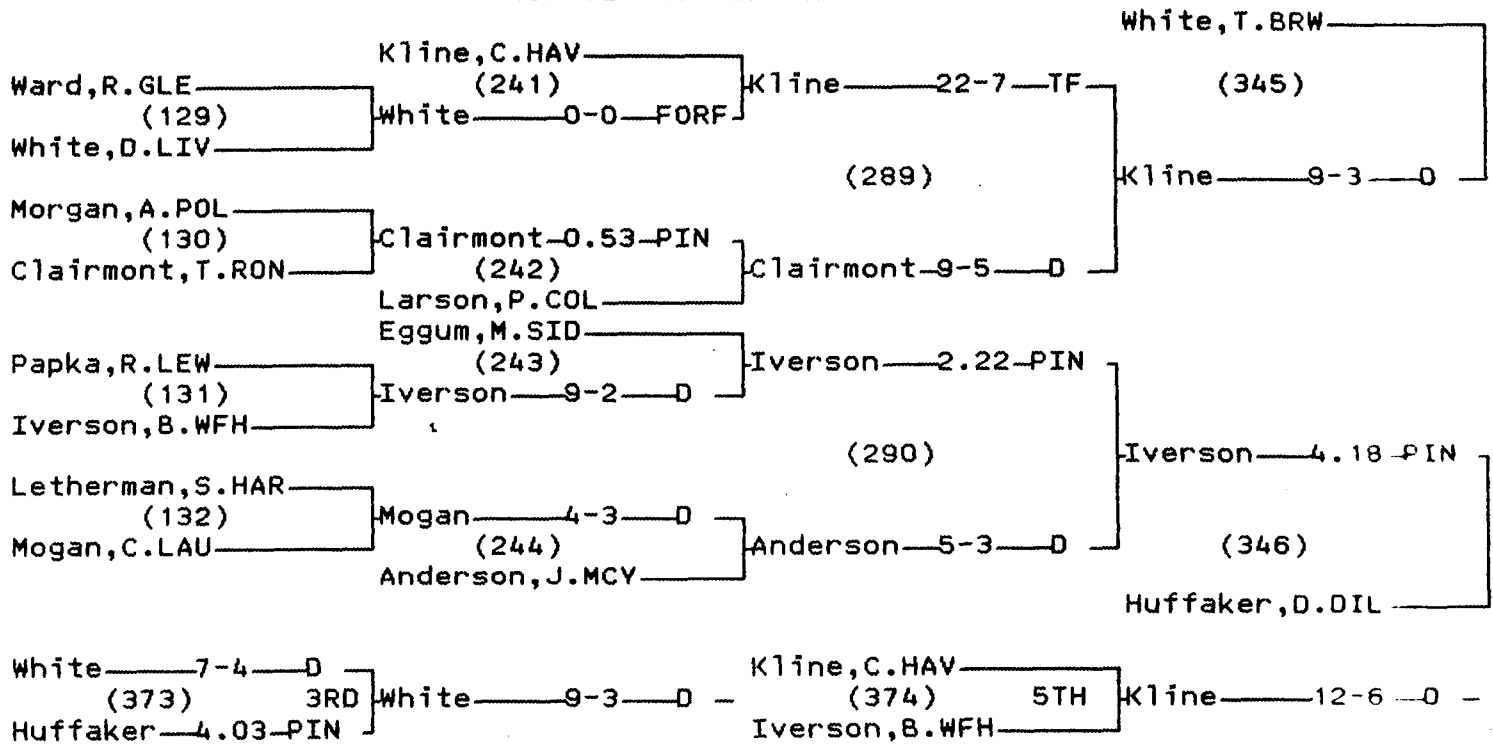

CHAMPIONS BRACKET 112 LB

CONSOLATION BRACKET 112 LB

CHAMPIONS BRACKET 119 LB

CONSOLATION BRACKET 119 LB

1997/98 CLASS A STATE WRESTLING TOURNAMENT

CHAMPIONS BRACKET 125 LB

CONSOLATION BRACKET 125 LB

1997/98 CLASS A STATE WRESTLING TOURNAMENT