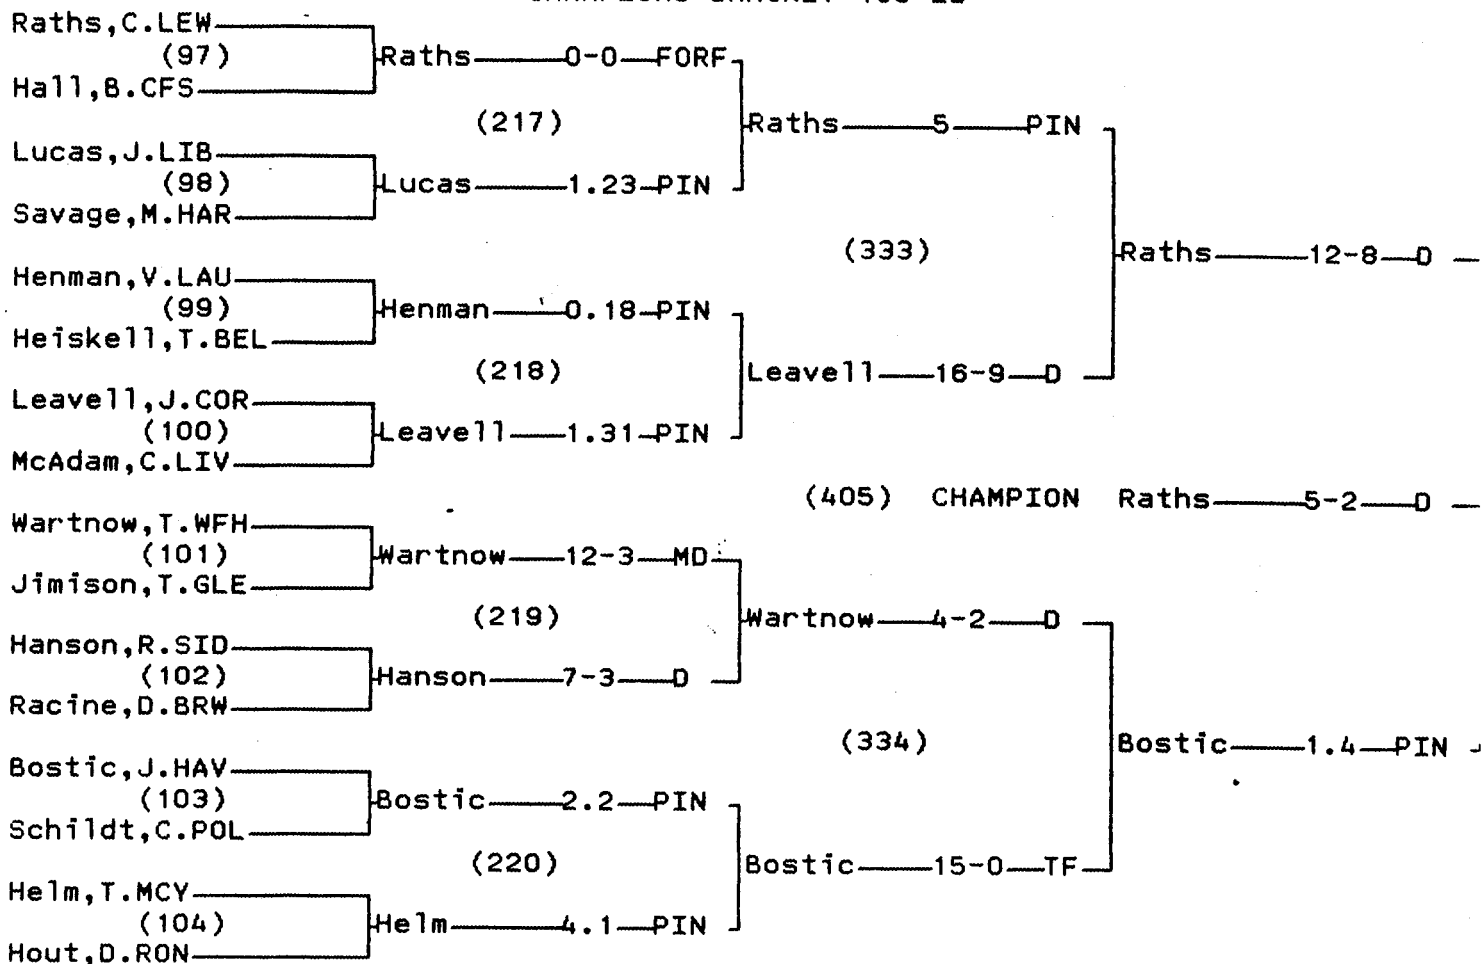

1997/98 CLASS A STATE WRESTLING TOURNAMENT

CHAMPIONS BRACKET 160 LB

CONSOLATION BRACKET 160 LB

CHAMPIONS BRACKET 171 LB

CONSOLATION BRACKET 171 LB

1997/98 CLASS A STATE WRESTLING TOURNAMENT

CHAMPIONS BRACKET 189 LB