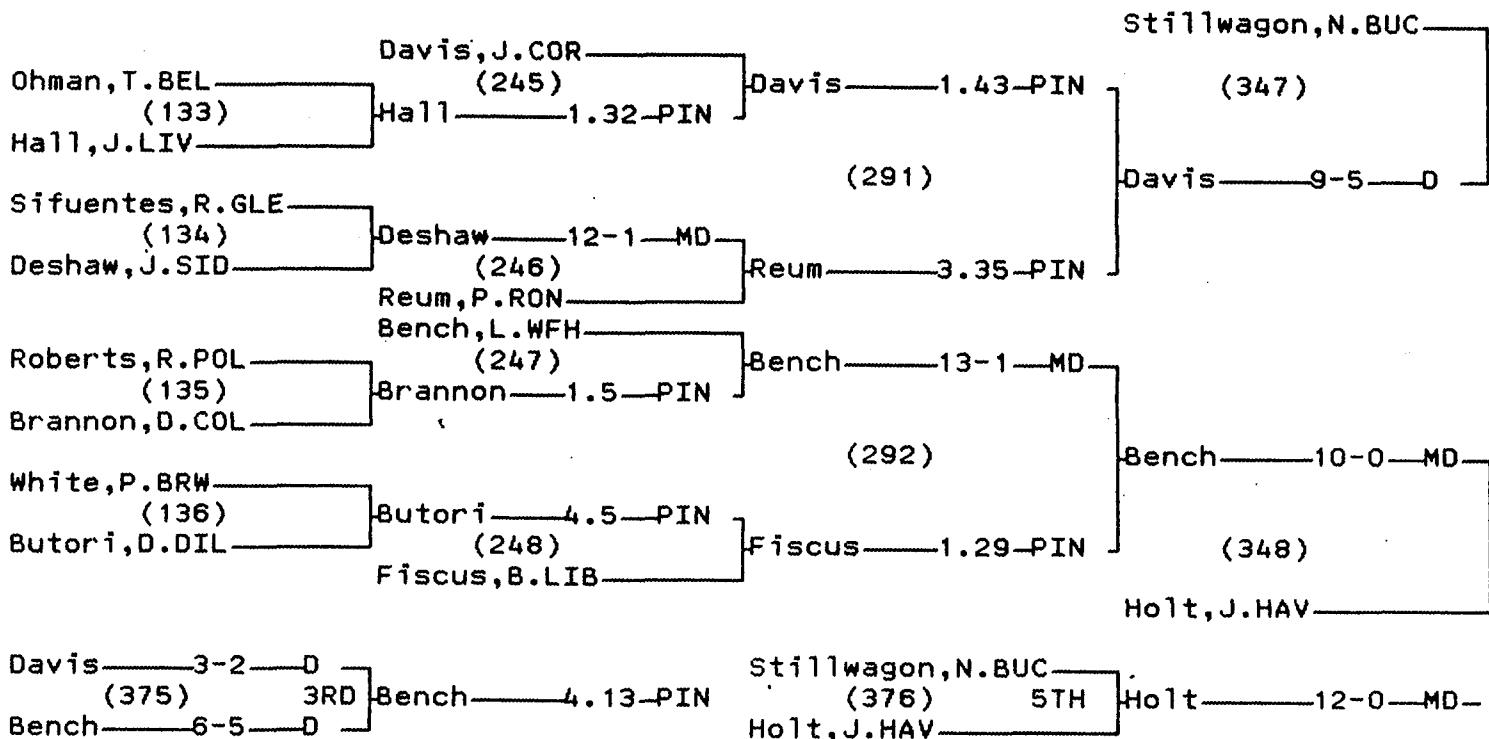

CONSOLATION BRACKET 130 LB