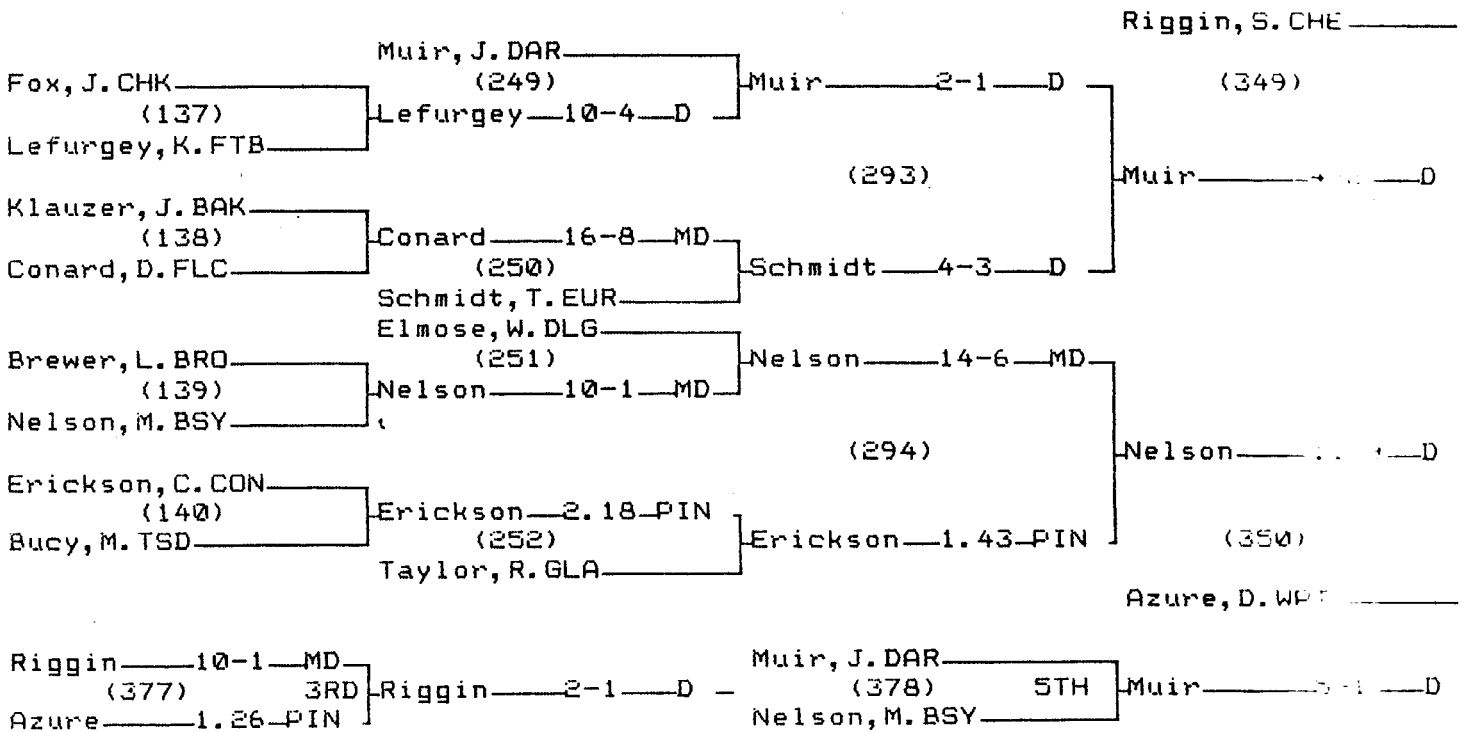

CONSOLATION BRACKET 130 LB

1998 Class B-C State Wrestling Tournament

CHAMPIONS BRACKET 135 LB

CONSOLATION BRACKET 135 LB

1998 Class B-C State Wrestling Tournament

CHAMPIONS BRACKET 140 LB

CONSOLATION BRACKET 140 LB