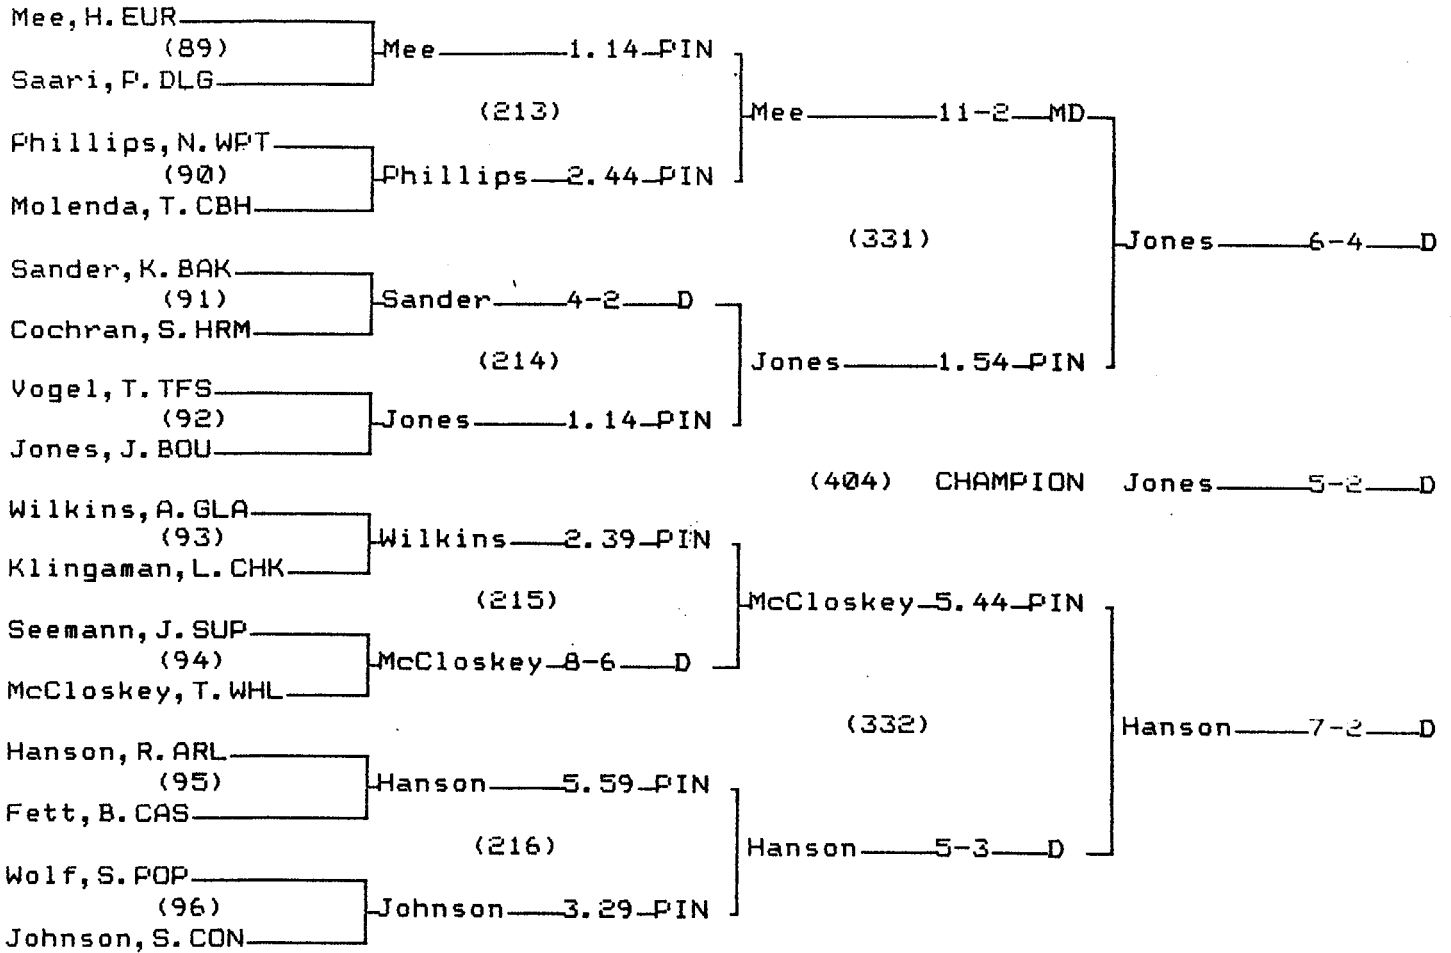

CHAMPIONS BRACKET 160 LB

CONSOLATION BRACKET 160 LB

1998 Class B-C State Wrestling Tournament

CHAMPIONS BRACKET 171 LB

(404) CHAMPION Jones 5-2 D

CONSOLATION BRACKET 171 LB

McCloskey, T. WHL

Wilkins, A. GLA (388) 5TH
Seemann, J. SUP