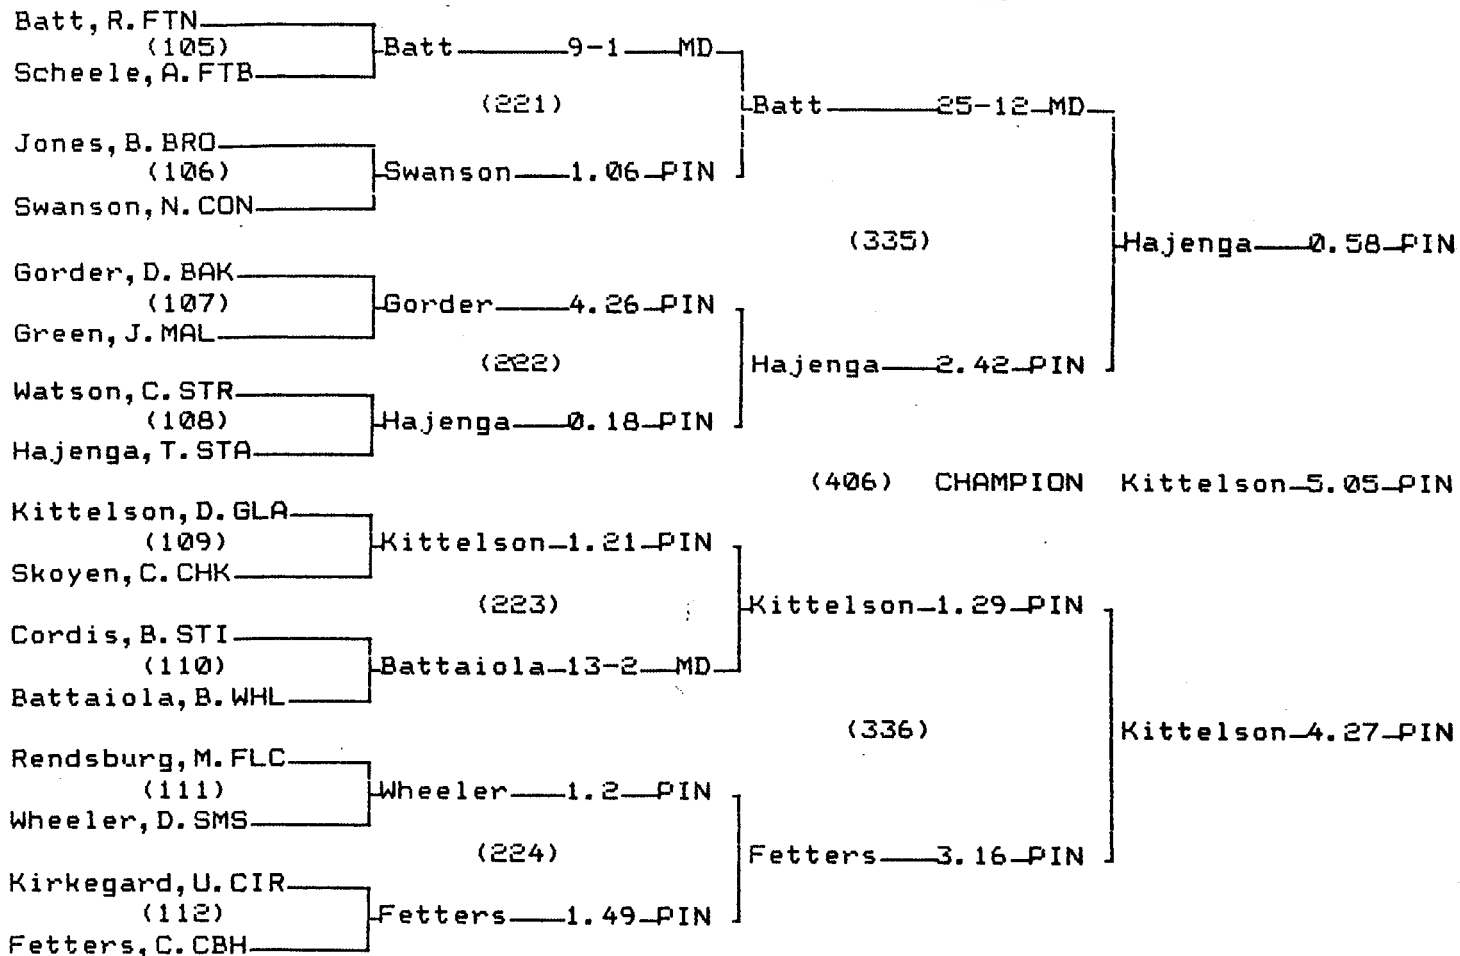

1998 Class B-C State Wrestling Tournament

CHAMPIONS BRACKET 189 LB

CONSOLATION BRACKET 189 LB

1998 Class B-C State Wrestling Tournament

CHAMPIONS BRACKET Unlimited

CONSOLATION BRACKET Unlimited