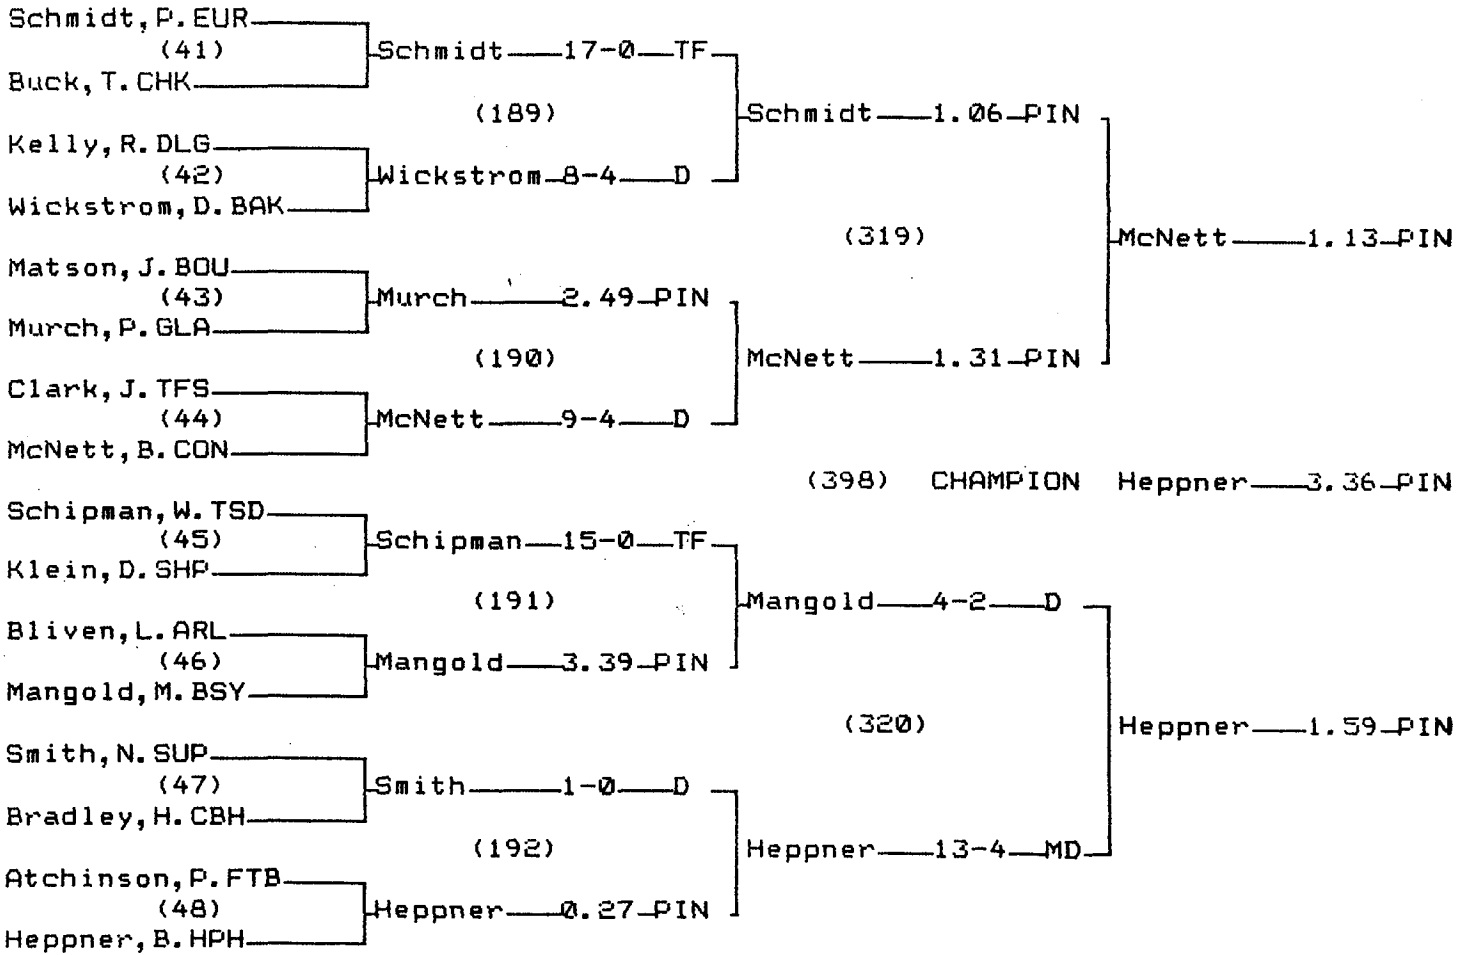

1998 Class B-C State Wrestling Tournament

CHAMPIONS BRACKET 130 LB