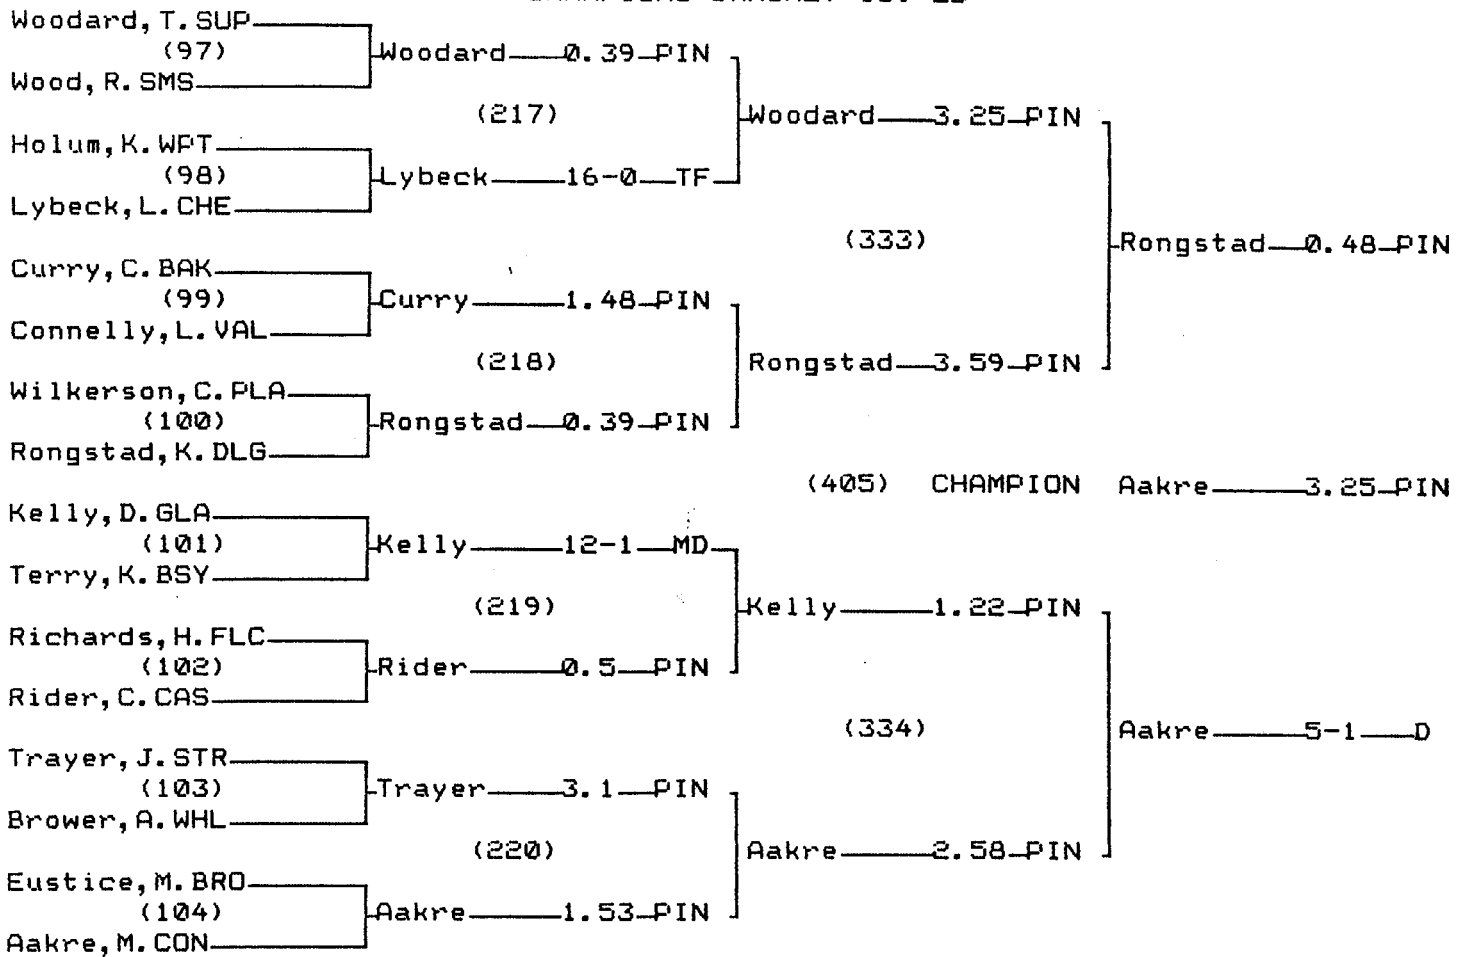

1998 Class B-C State Wrestling Tournament

CHAMPIONS BRACKET 189 LB