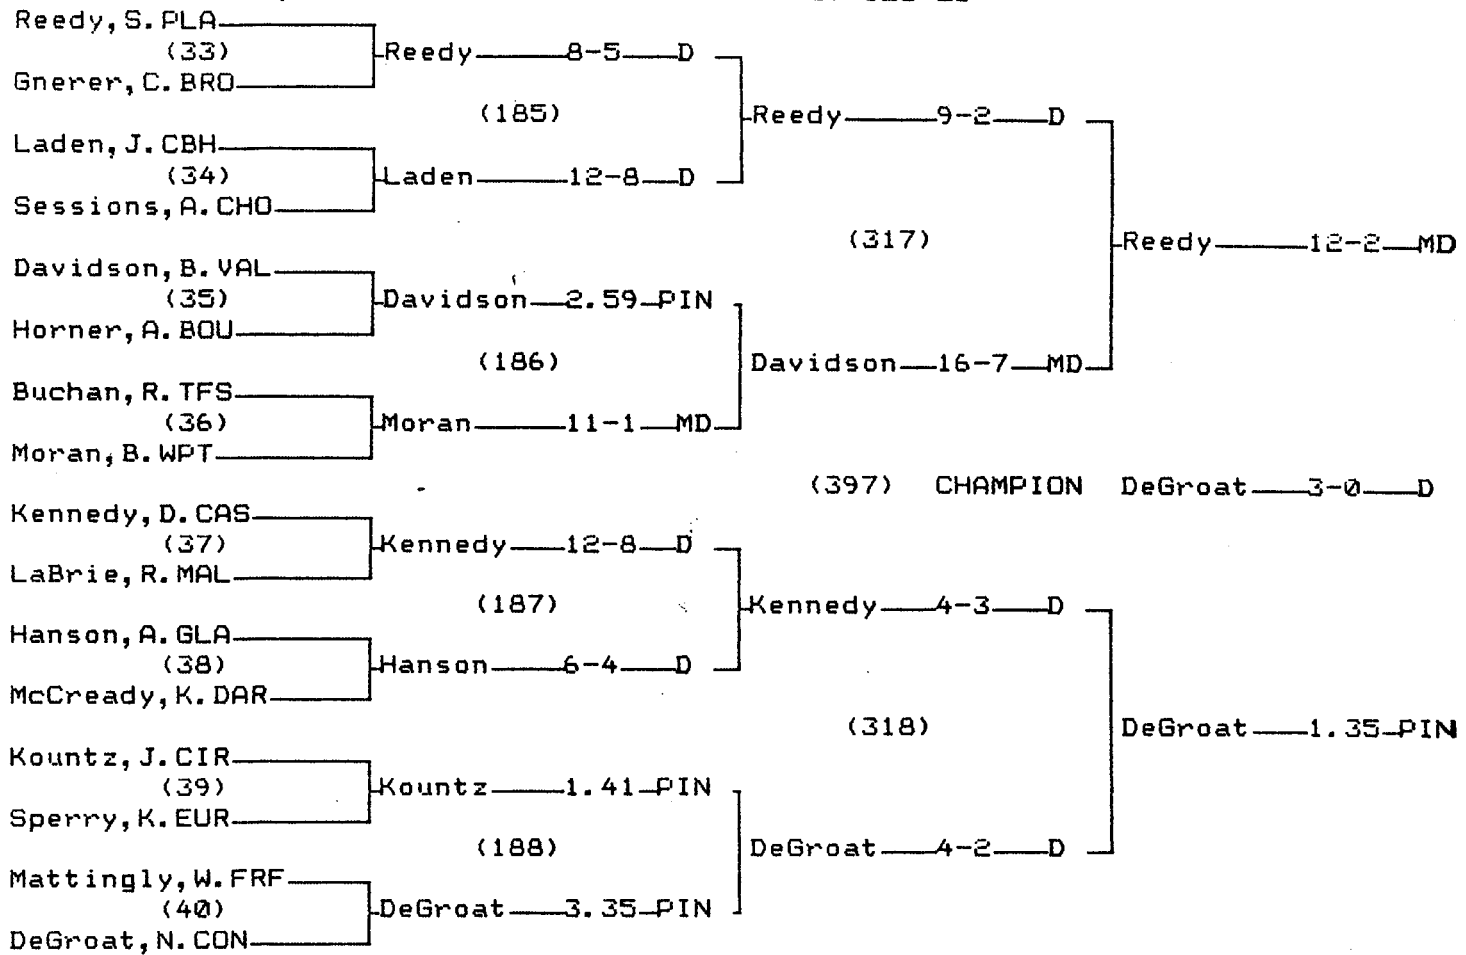

1998 Class B-C State Wrestling Tournament

CHAMPIONS BRACKET 125 LB