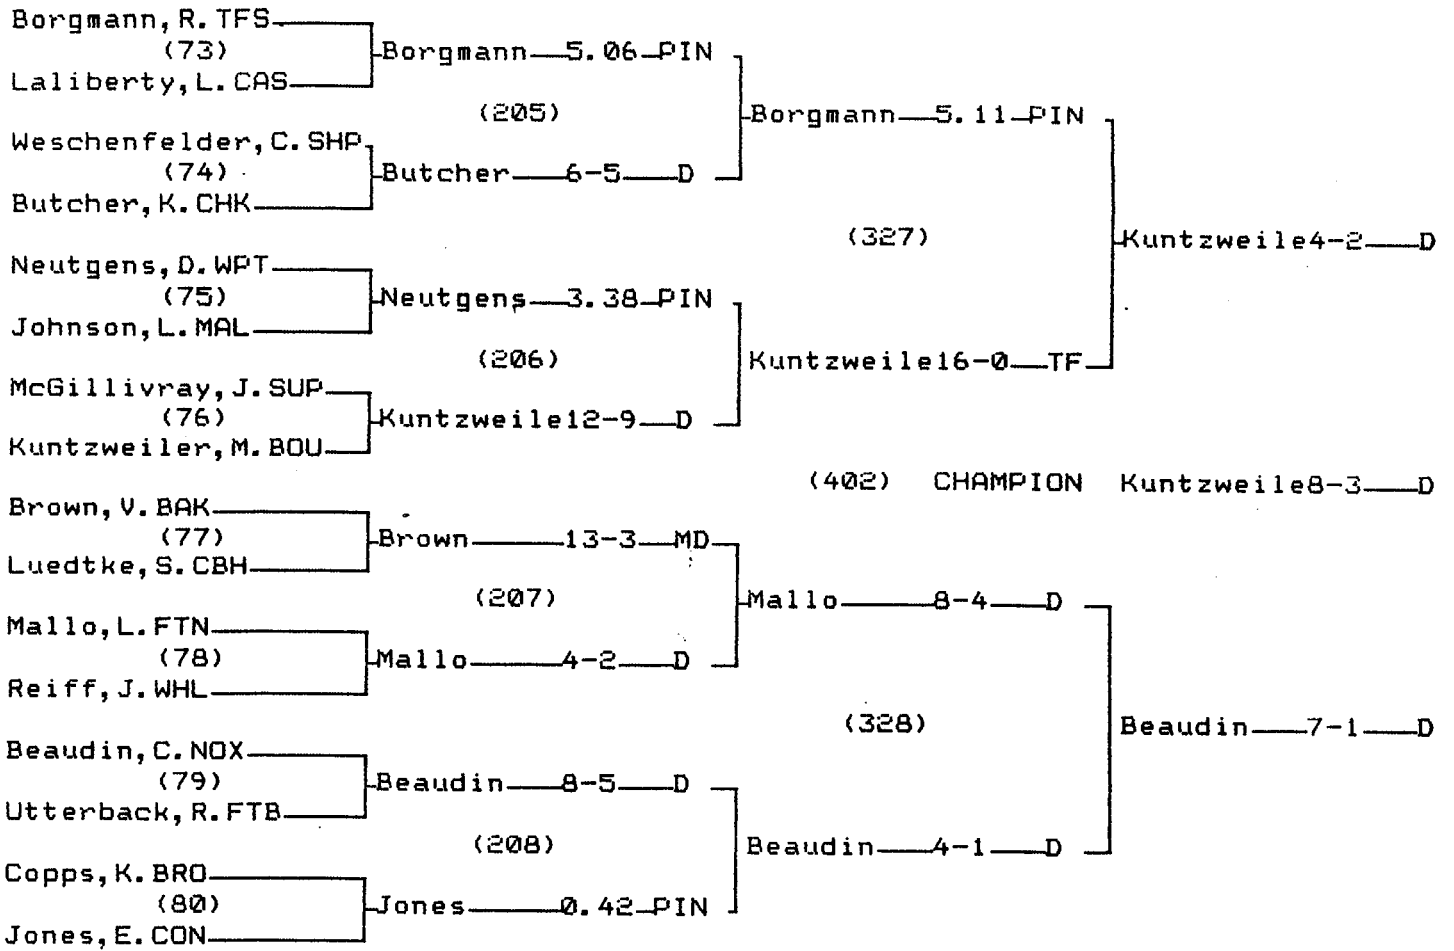

1998 Class B-C State Wrestling Tournament

CHAMPIONS BRACKET 145 LB

CONSOLATION BRACKET 145 LB

1998 Class B-C State Wrestling Tournament

CHAMPIONS BRACKET 152 LB

CONSOLATION BRACKET 152 LB

1998 Class B-C State Wrestling Tournament