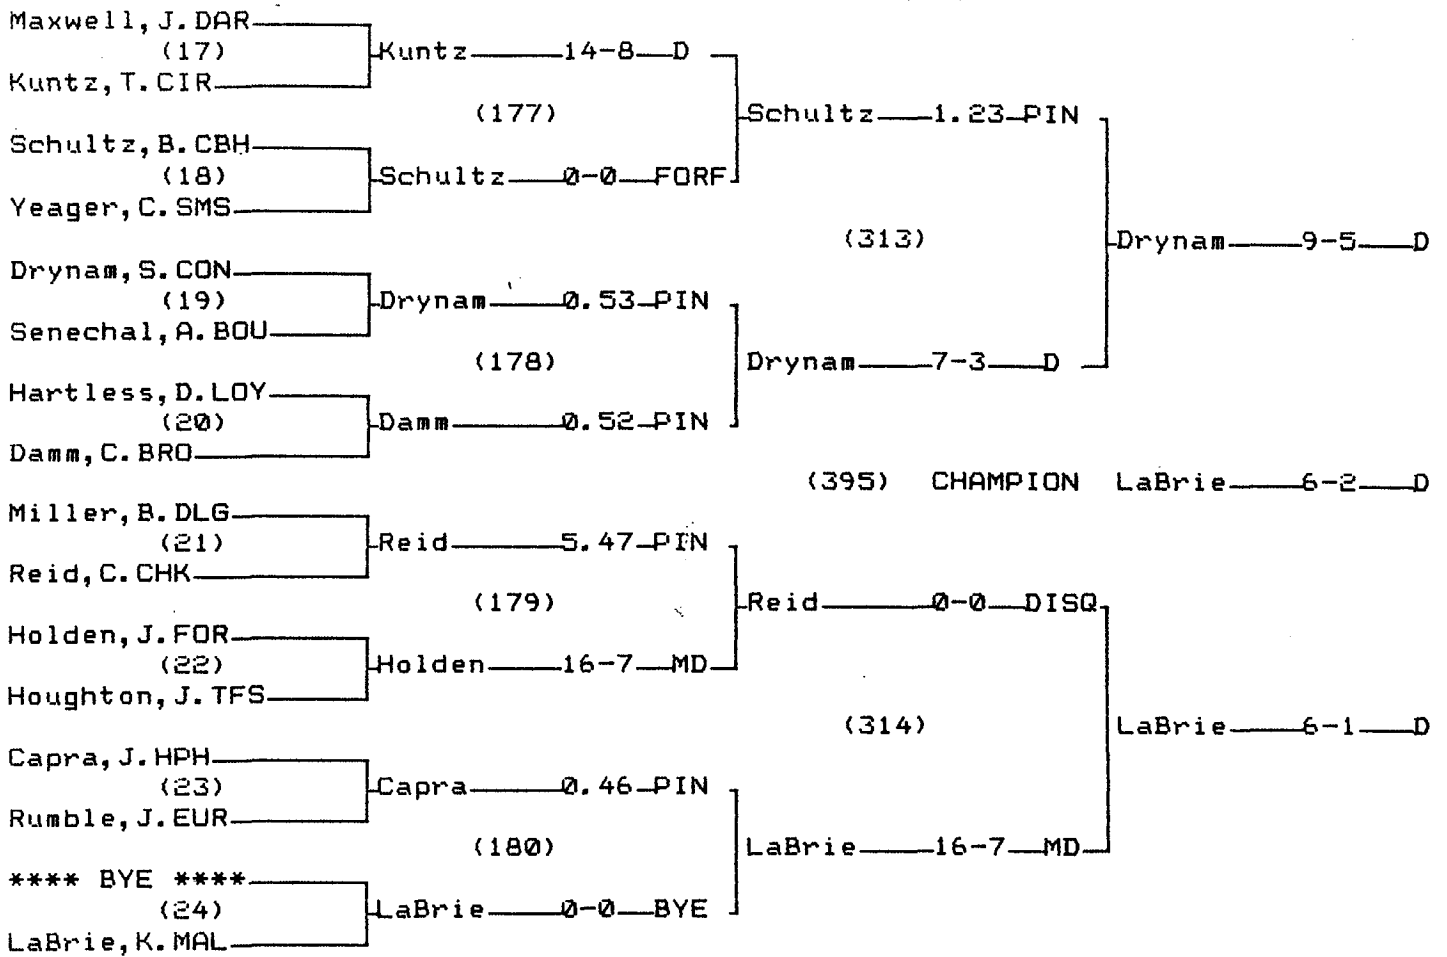

1998 Class B-C State Wrestling Tournament

CHAMPIONS BRACKET 112 LB