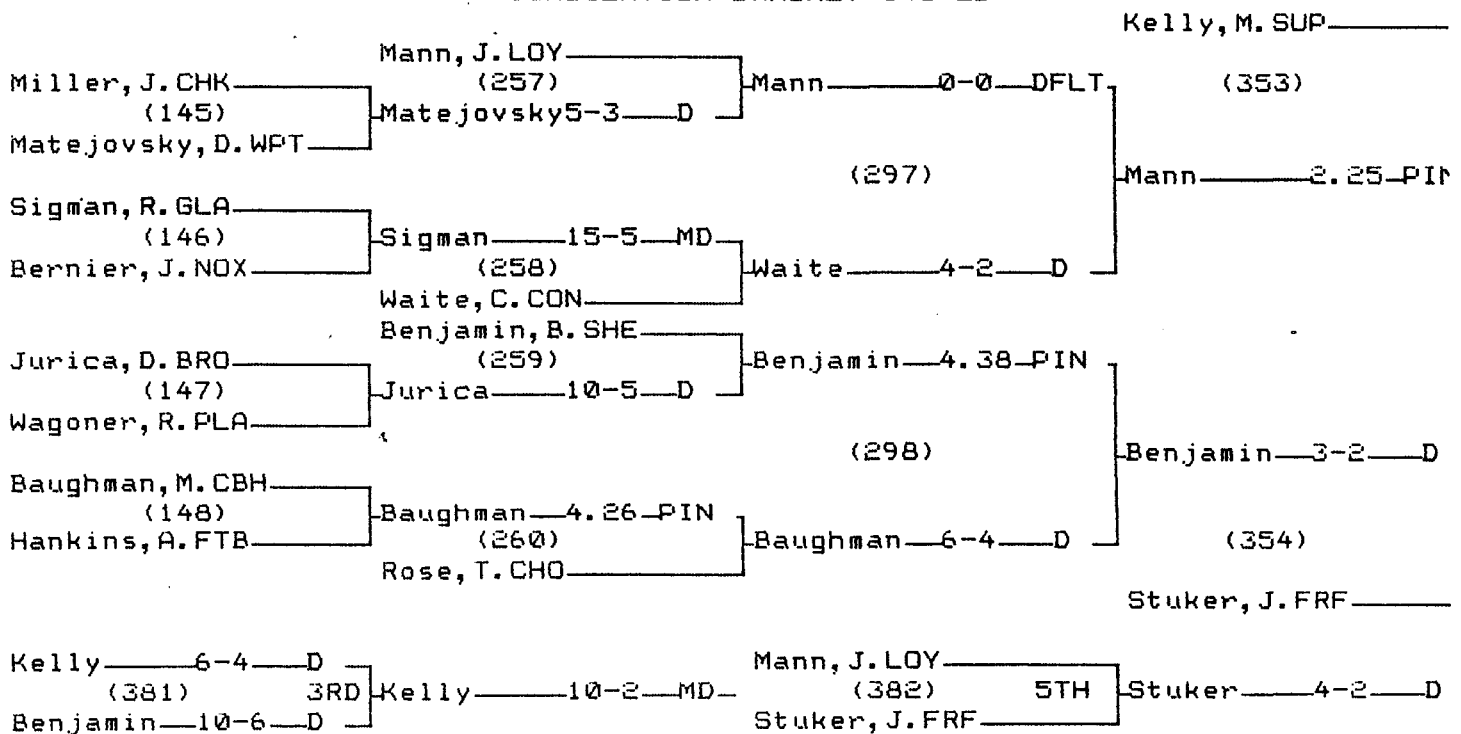

CONSOLATION BRACKET 145 LB