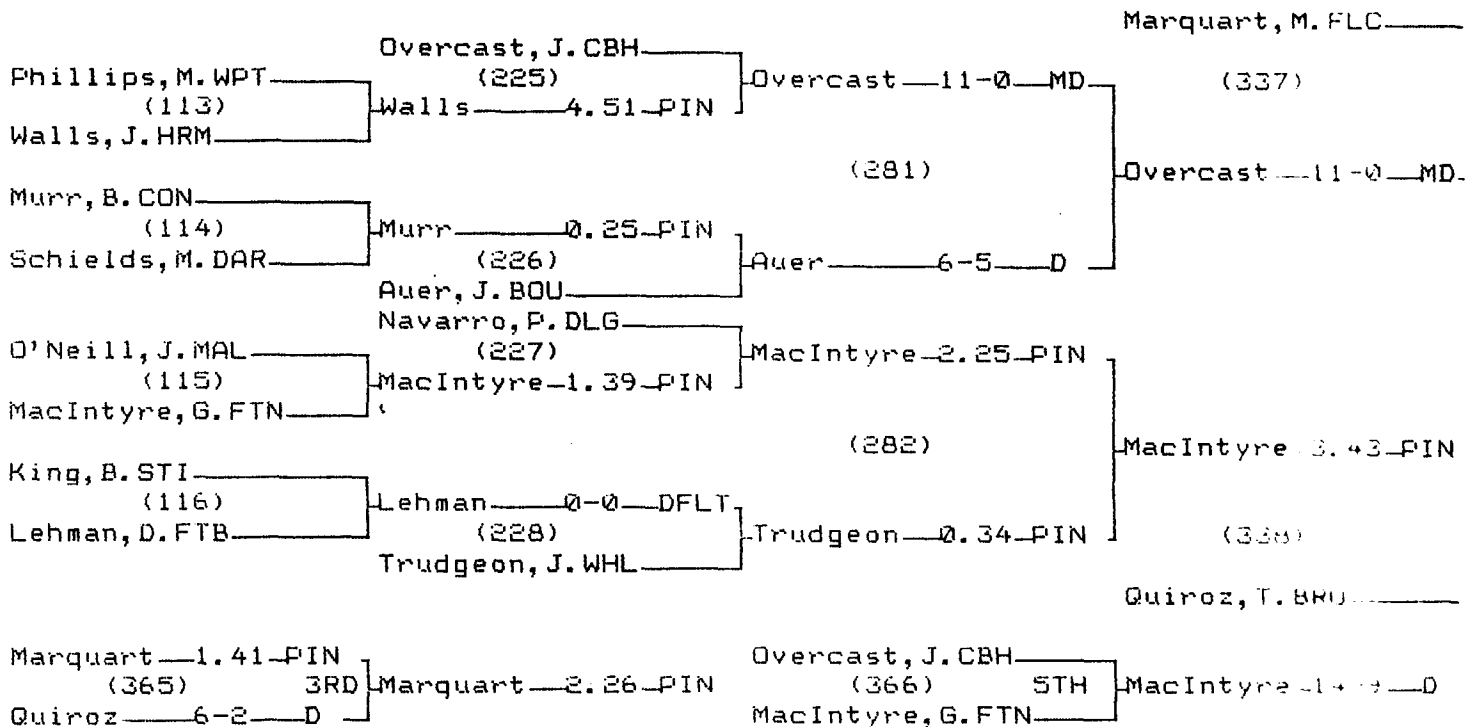

CONSOLATION BRACKET 98 LB