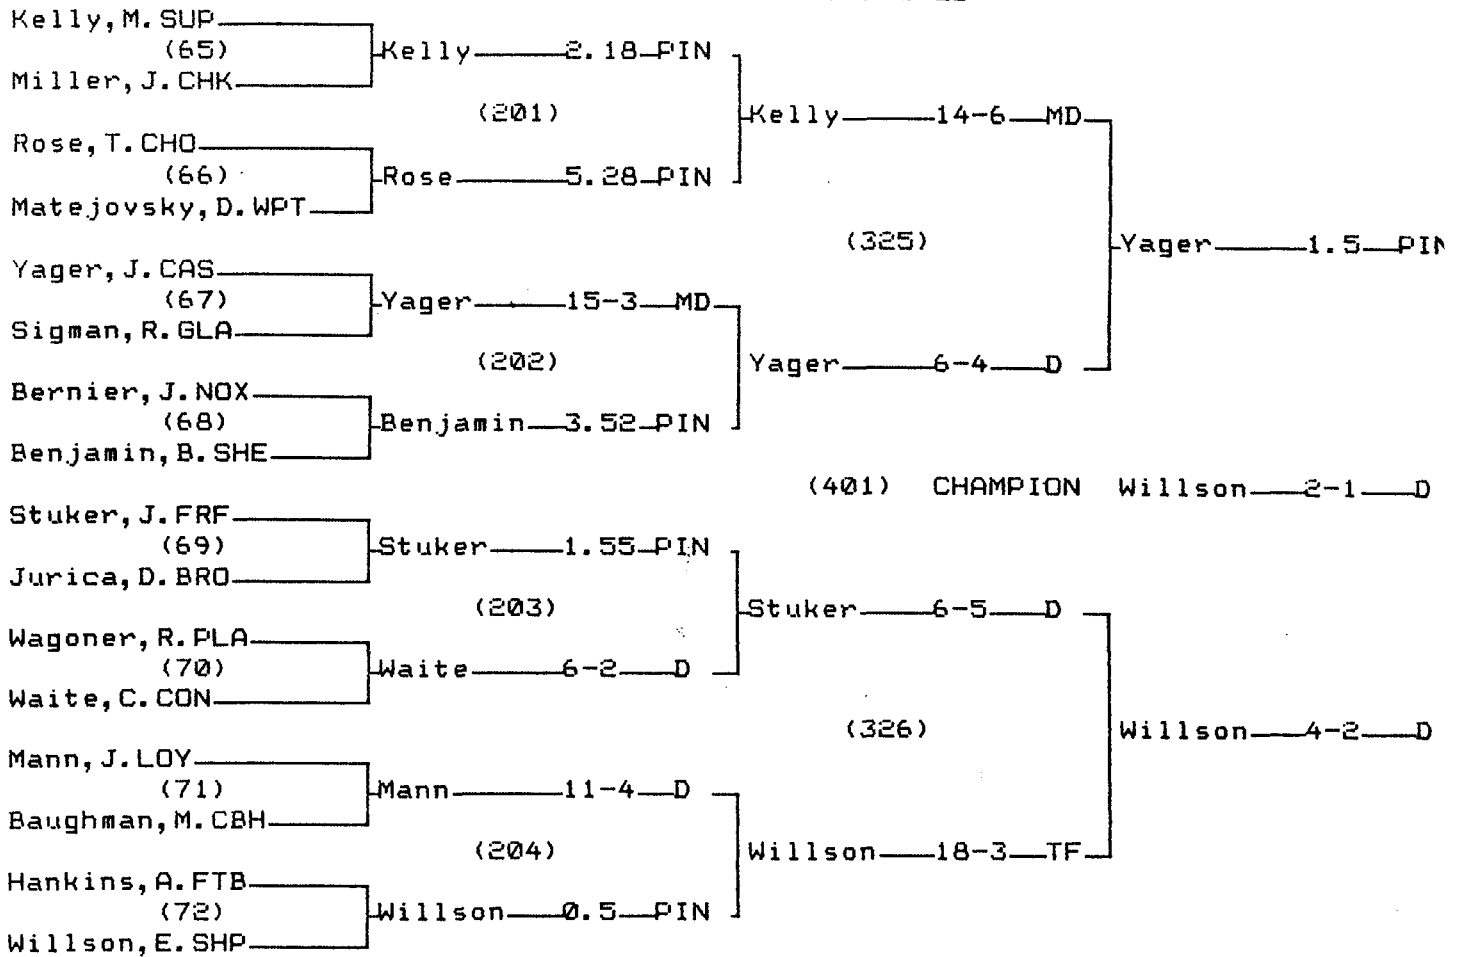

1998 Class B-C State Wrestling Tournament

CHAMPIONS BRACKET 145 LB