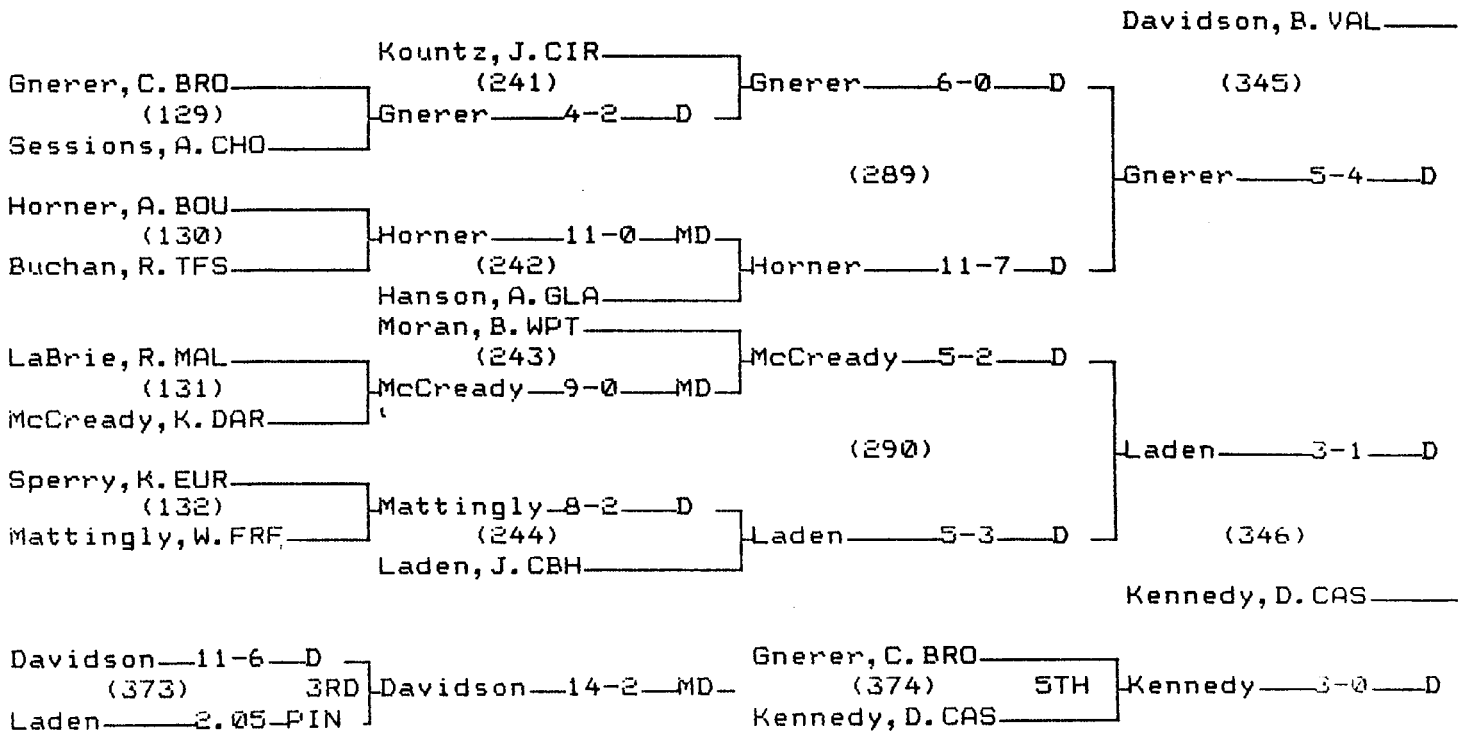

CHAMPIONS BRACKET 112 LB

CONSOLATION BRACKET 112 LB

1998 Class B-C State Wrestling Tournament

CHAMPIONS BRACKET 125 LB

CONSOLATION BRACKET 125 LB

1998 Class B-C State Wrestling Tournament

CHAMPIONS BRACKET 130 LB