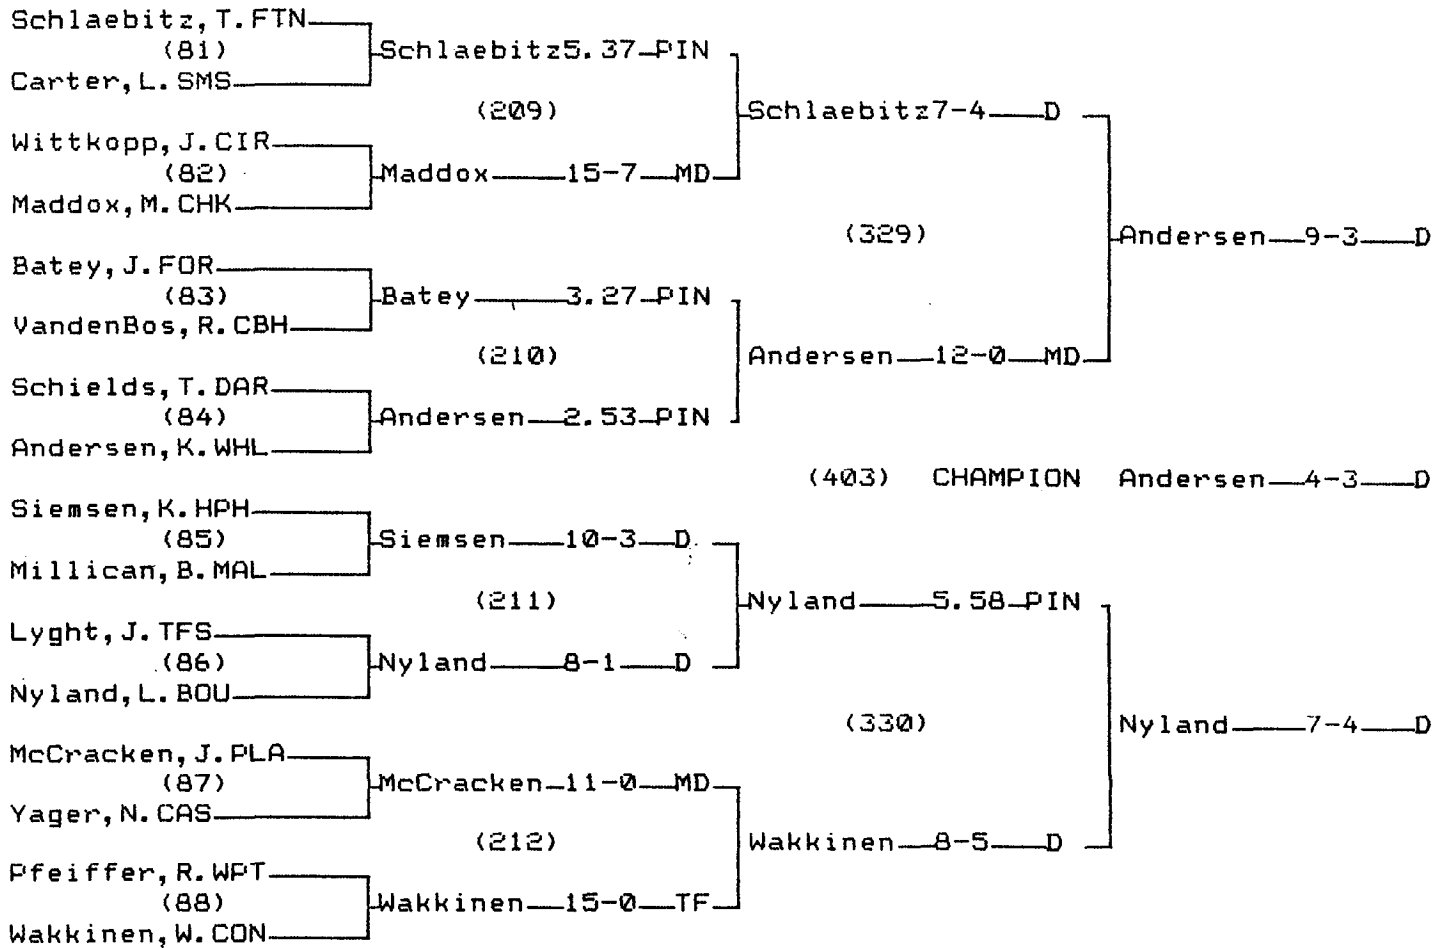

1998 Class B-C State Wrestling Tournament

CHAMPIONS BRACKET 160 LB