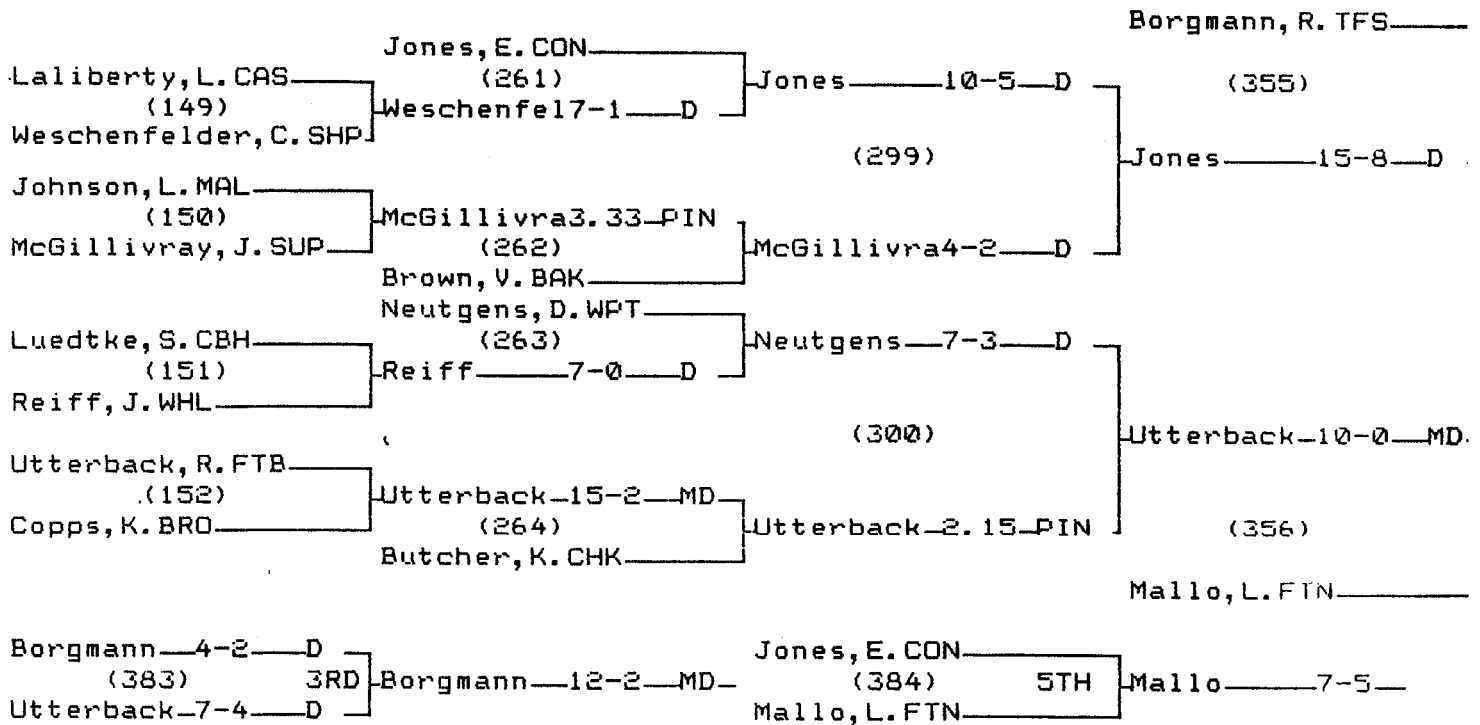

1998 Class B-C State Wrestling Tournament

CHAMPIONS BRACKET 145 LB

CONSOLATION BRACKET 145 LB

1998 Class B-C State Wrestling Tournament

CHAMPIONS BRACKET 152 LB

CONSOLATION BRACKET 152 LB

1998 Class B-C State Wrestling Tournament