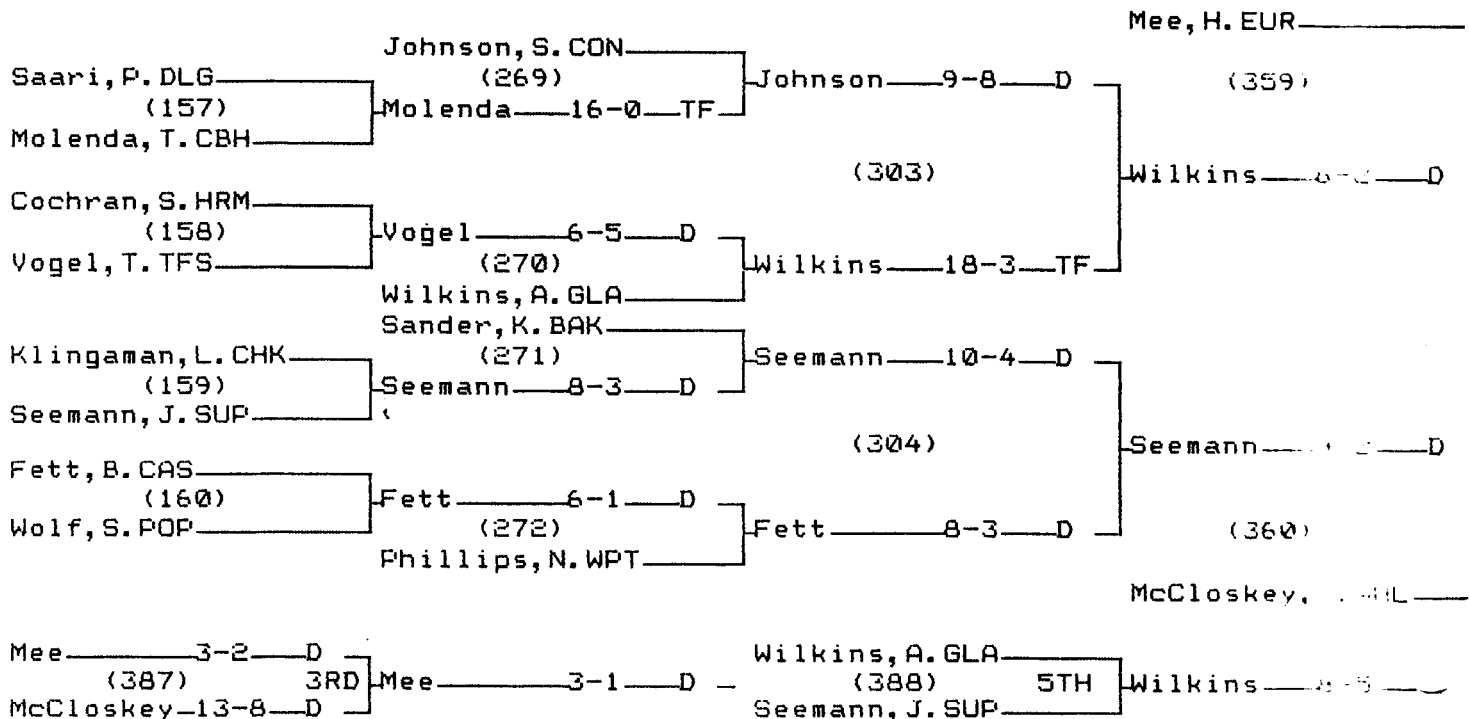

CHAMPIONS BRACKET 160 LB

CONSOLATION BRACKET 160 LB

1998 Class B-C State Wrestling Tournament

CHAMPIONS BRACKET 171 LB

(404) CHAMPION Jones 5-2 D

CONSOLATION BRACKET 171 LB

McCloskey, T. WHL

Wilkins, A. GLA (388) 5TH
Seemann, J. SUP