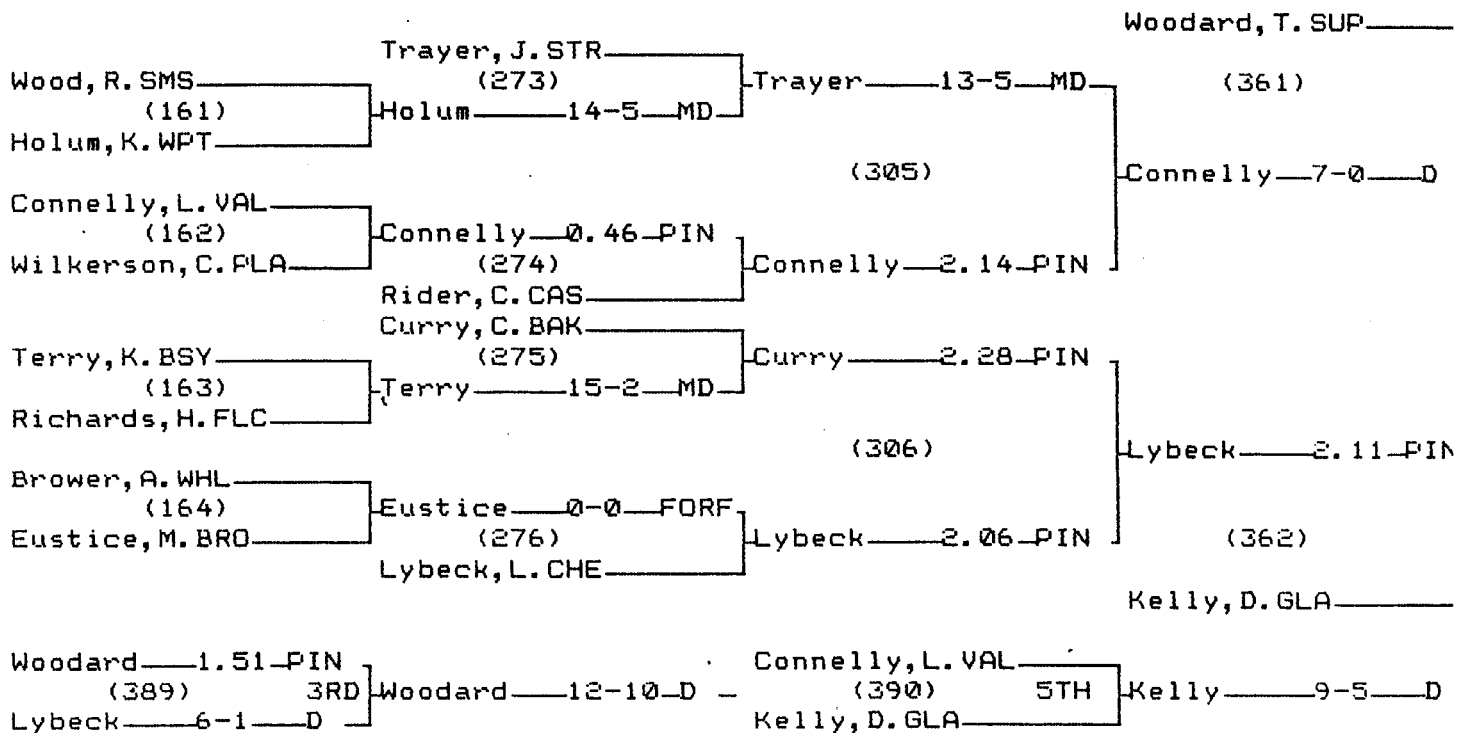

CONSOLATION BRACKET 189 LB