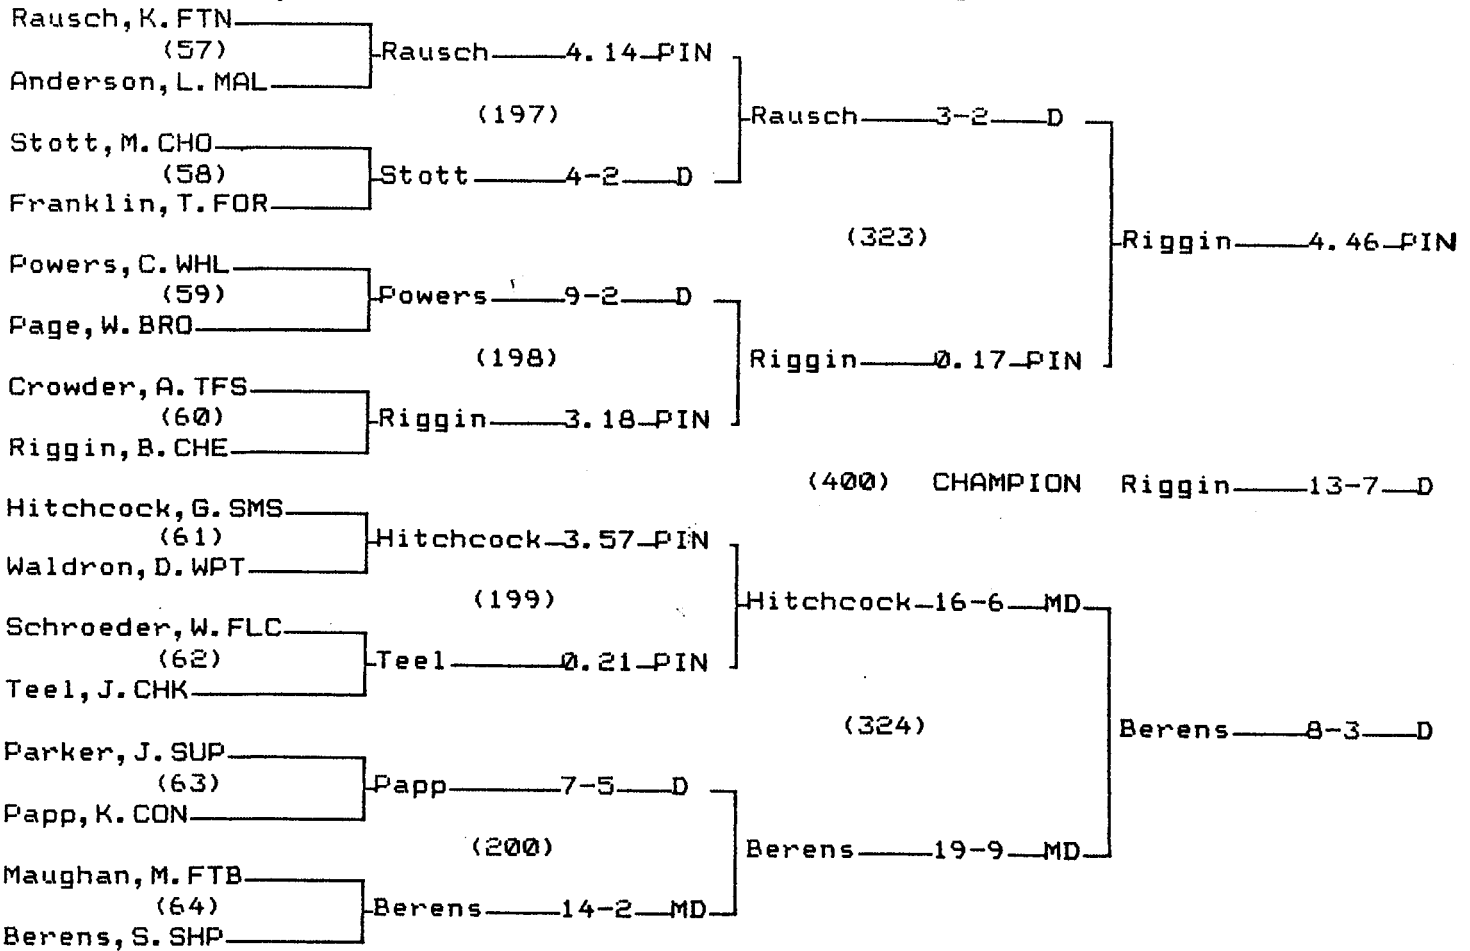

CONSOLATION BRACKET 130 LB

1998 Class B-C State Wrestling Tournament

CHAMPIONS BRACKET 135 LB

CONSOLATION BRACKET 135 LB

1998 Class B-C State Wrestling Tournament

CHAMPIONS BRACKET 140 LB

CONSOLATION BRACKET 140 LB