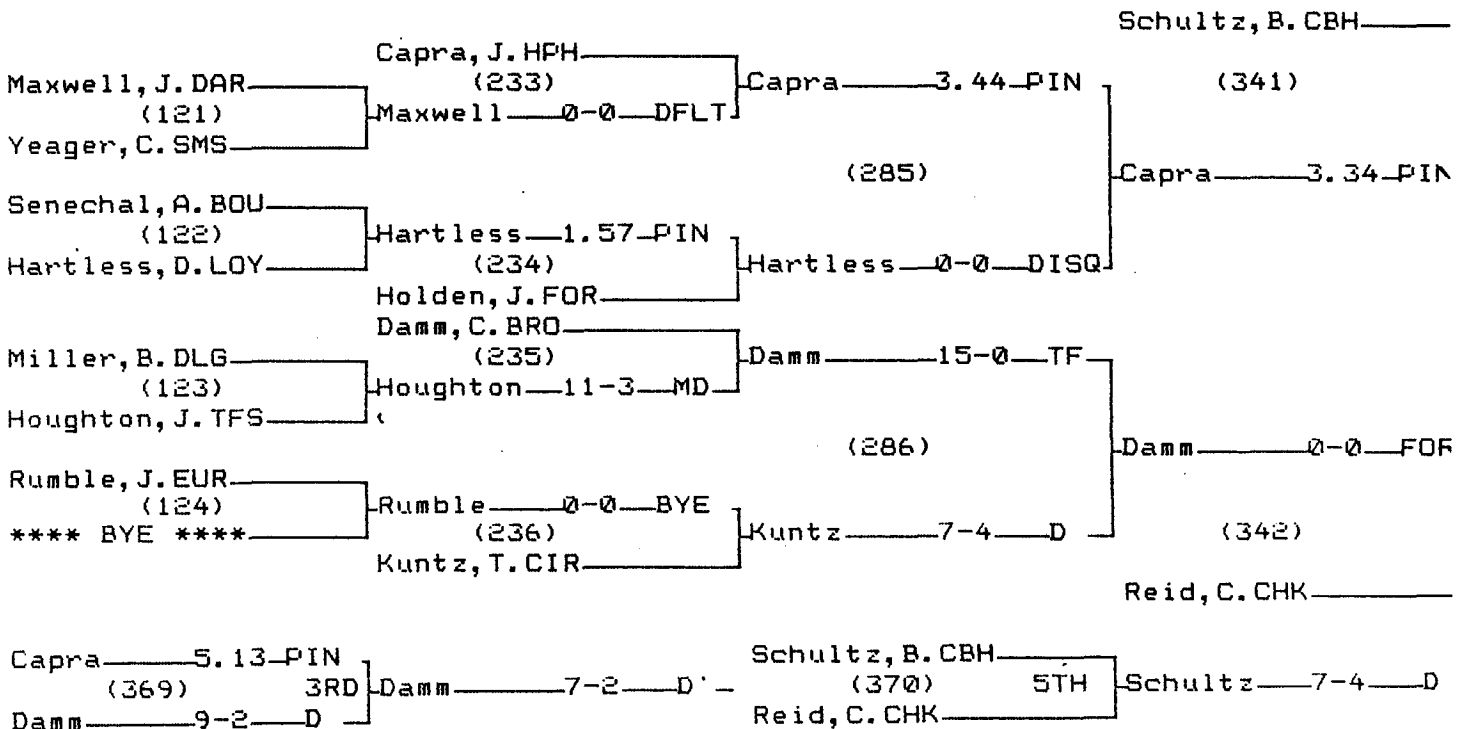

CONSOLATION BRACKET 112 LB