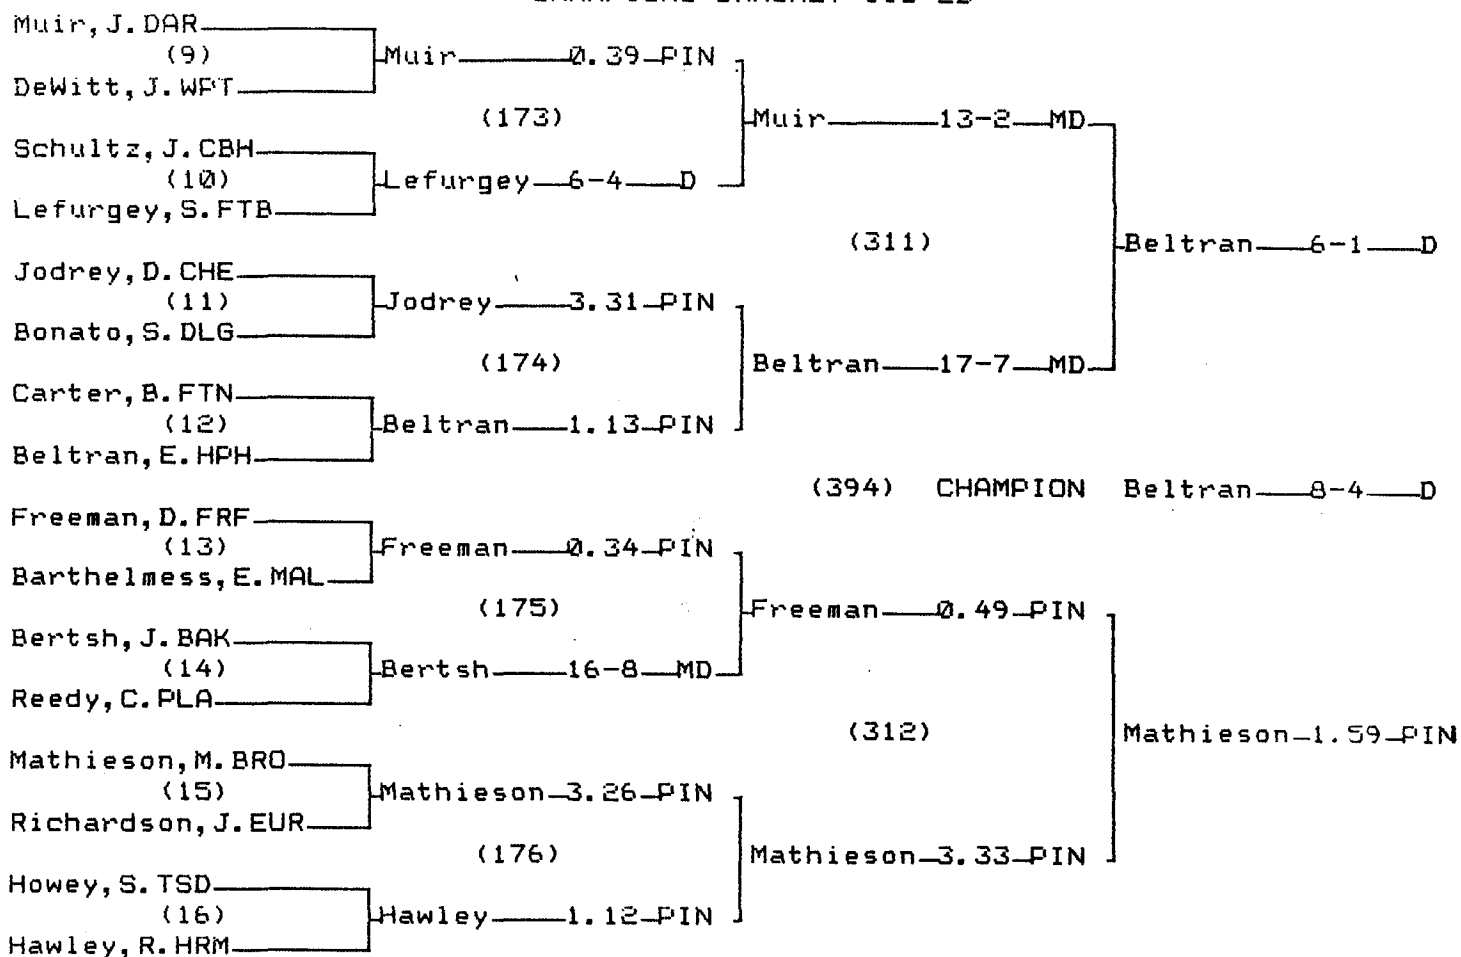

1998 Class B-C State Wrestling Tournament

Team Rankings

1.	CON	Conrad	161.0
2.	HPH	Huntley Project	117.5
3.	BOU	Boulder (Jefferson)	106.5
4.	CHE	Chester	76.5
5.	FTN	Frenchtown	75.0
6.	SUP	Superior	74.0
7.	BAK	Baker	71.0
8.	BRO	Broadus (Powder Rvr)	69.5
9.	CBH	Cut Bank	67.5
10.	WHL	Whitehall	66.0
11.	GLA	Glasgow	64.5
12.	WPT	Wolf Point	54.0
13.	SHP	Shepherd	46.5
14.	DLG	Deer Lodge	43.5
15.	EUR	Eureka (Lincoln Co.)	41.5
16.	DAR	Darby	41.0
17.	SHE	Shelby	40.0
18.	CAS	Cascade	38.0
19.	FTB	Fort Benton	38.0
20.	PLA	Plains	35.0
21.	FRF	Fairfield	29.0
22.	HRM	Harlem	28.0
23.	SMS	Simms	28.0
24.	VAL	Valier	28.0
25.	TFS	Thompson Falls	27.0
26.	MAL	Malta	26.0
27.	ARL	Arlee	25.0
28.	FLC	Florence-Carlton	24.0
29.	STA	Stanford	24.0
30.	CHK	Chinook	23.0
31.	BSY	Big Sandy	21.0
32.	STI	St. Ignatius	20.0
33.	NOX	Noxon	18.0
34.	LOY	Loyola Sacred Heart	17.0
35.	FOR	Forsyth	15.0
36.	CIR	Circle	12.0
37.	TSD	Townsend	10.5
38.	CHO	Choteau	6.0
39.	STR	St. Regis	6.0
40.	POP	Poplar	0.0

1998 Class B-C State Wrestling Tournament

CHAMPIONS BRACKET 98 LB

CONSOLATION BRACKET 98 LB

1998 Class B-C State Wrestling Tournament

CHAMPIONS BRACKET 105 LB

CONSOLATION BRACKET 105 LB

1998 Class B-C State Wrestling Tournament