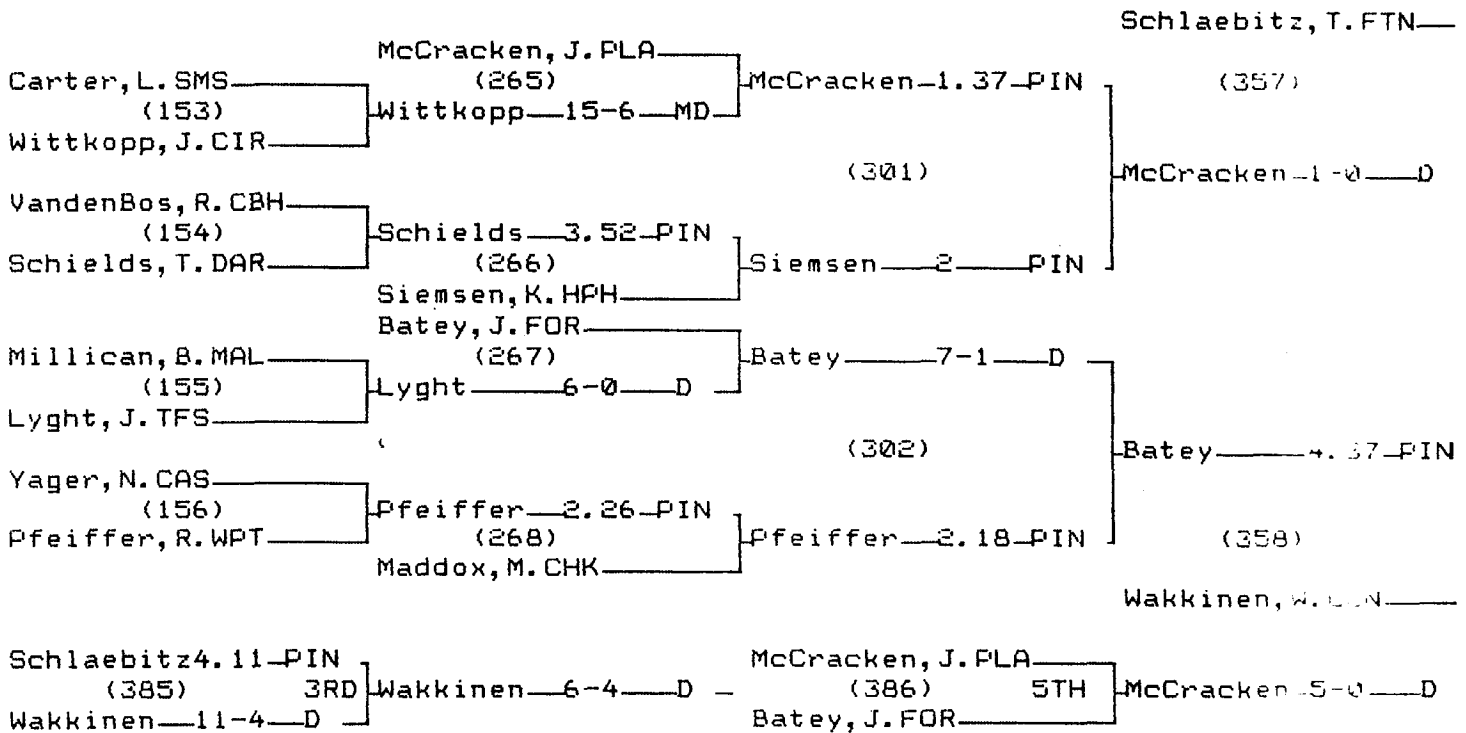

CONSOLATION BRACKET 160 LB