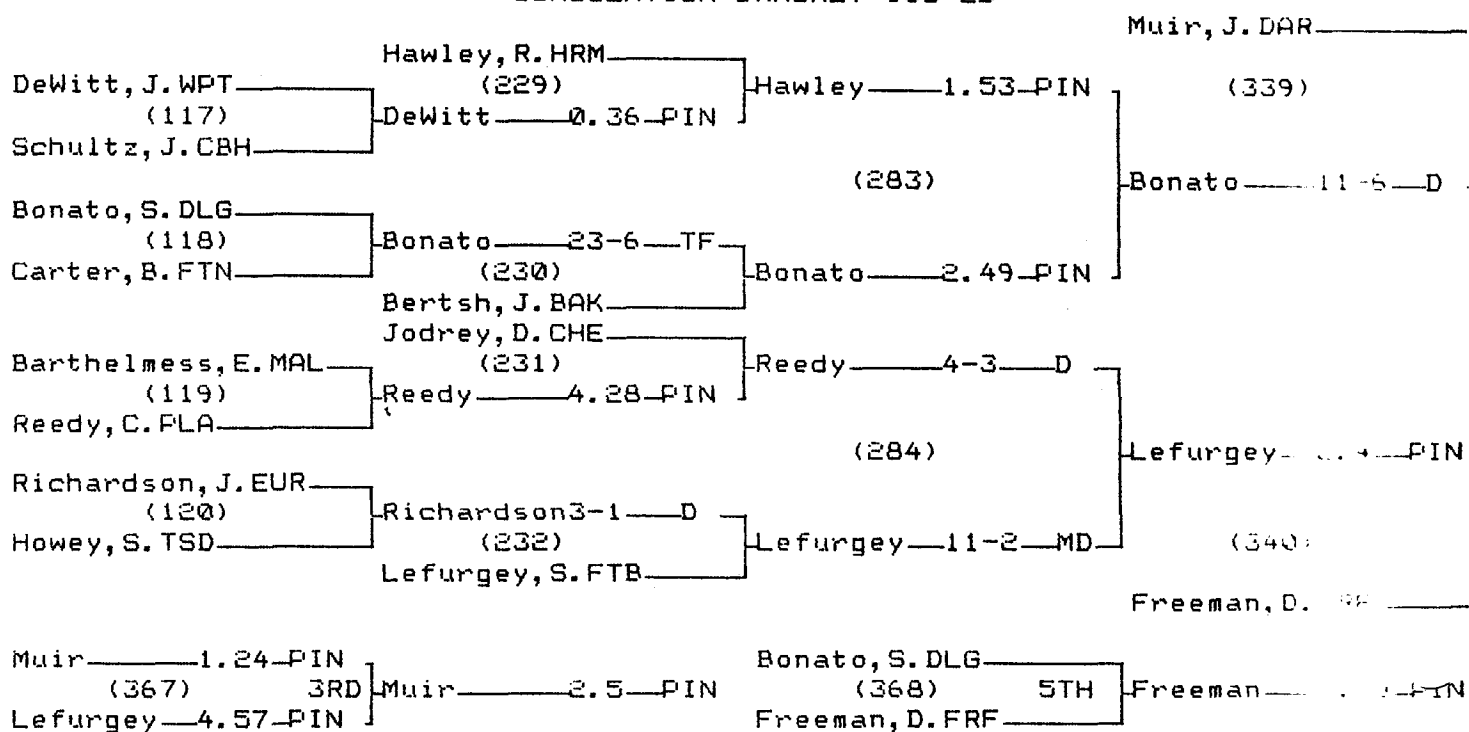

1998 Class B-C State Wrestling Tournament

Team Rankings

1.	CON	Conrad	161.0
2.	HPH	Huntley Project	117.5
3.	BOU	Boulder (Jefferson)	106.5
4.	CHE	Chester	76.5
5.	FTN	Frenchtown	75.0
6.	SUP	Superior	74.0
7.	BAK	Baker	71.0
8.	BRO	Broadus (Powder Rvr)	69.5
9.	CBH	Cut Bank	67.5
10.	WHL	Whitehall	66.0
11.	GLA	Glasgow	64.5
12.	WPT	Wolf Point	54.0
13.	SHP	Shepherd	46.5
14.	DLG	Deer Lodge	43.5
15.	EUR	Eureka (Lincoln Co.)	41.5
16.	DAR	Darby	41.0
17.	SHE	Shelby	40.0
18.	CAS	Cascade	38.0
19.	FTB	Fort Benton	38.0
20.	PLA	Plains	35.0
21.	FRF	Fairfield	29.0
22.	HRM	Harlem	28.0
23.	SMS	Simms	28.0
24.	VAL	Valier	28.0
25.	TFS	Thompson Falls	27.0
26.	MAL	Malta	26.0
27.	ARL	Arlee	25.0
28.	FLC	Florence-Carlton	24.0
29.	STA	Stanford	24.0
30.	CHK	Chinook	23.0
31.	BSY	Big Sandy	21.0
32.	STI	St. Ignatius	20.0
33.	NOX	Noxon	18.0
34.	LOY	Loyola Sacred Heart	17.0
35.	FOR	Forsyth	15.0
36.	CIR	Circle	12.0
37.	TSD	Townsend	10.5
38.	CHO	Choteau	6.0
39.	STR	St. Regis	6.0
40.	POP	Poplar	0.0

1998 Class B-C State Wrestling Tournament

CHAMPIONS BRACKET 98 LB

CONSOLATION BRACKET 98 LB

1998 Class B-C State Wrestling Tournament

CHAMPIONS BRACKET 105 LB

CONSOLATION BRACKET 105 LB

1998 Class B-C State Wrestling Tournament