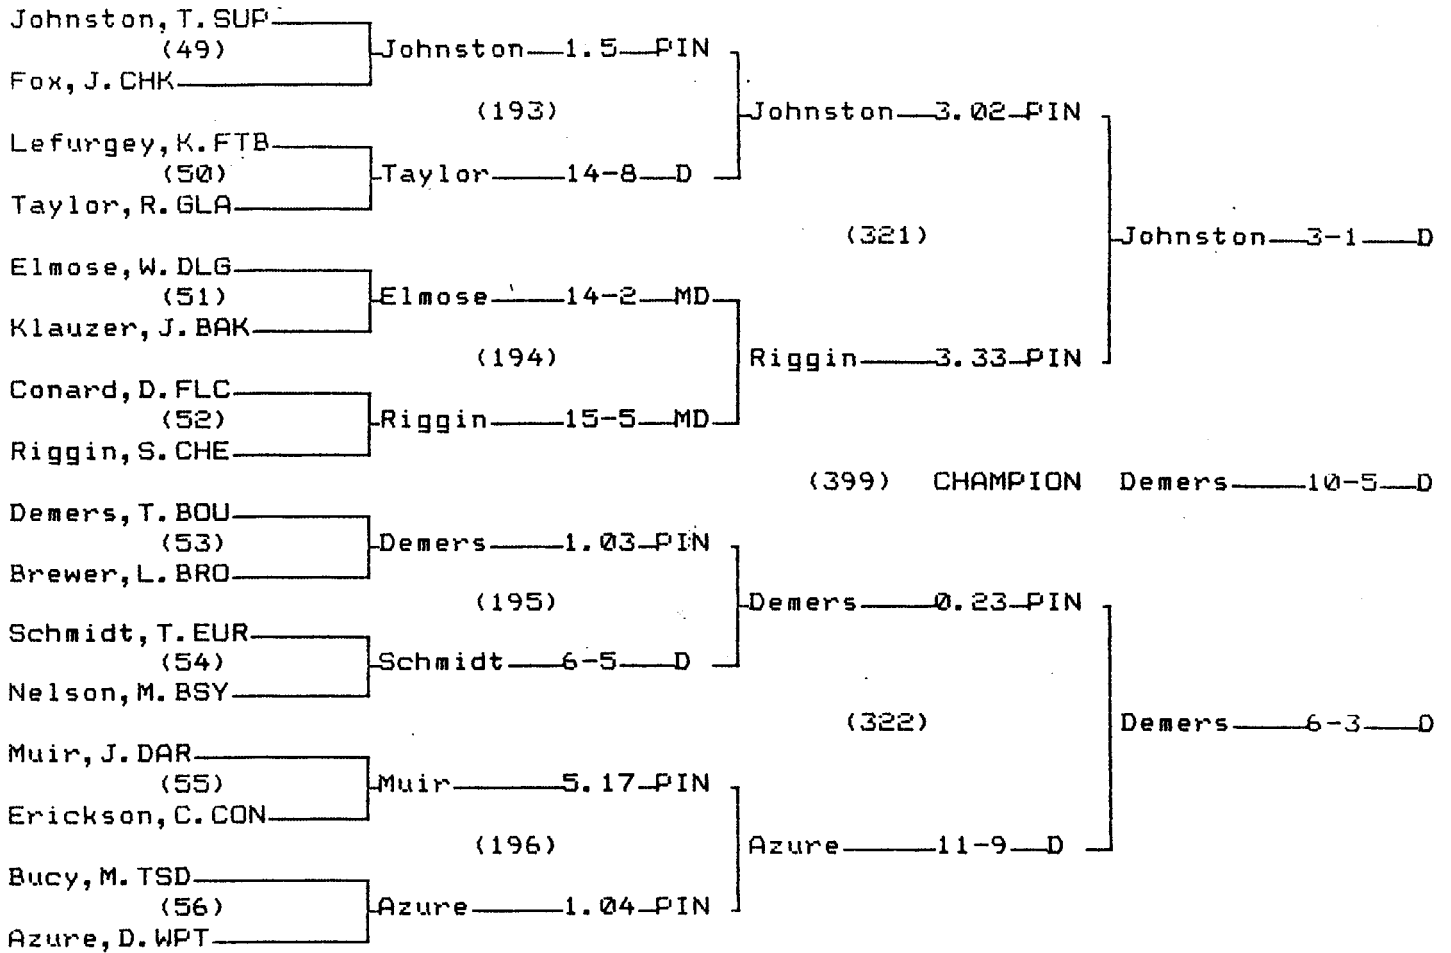

1998 Class B-C State Wrestling Tournament

CHAMPIONS BRACKET 135 LB