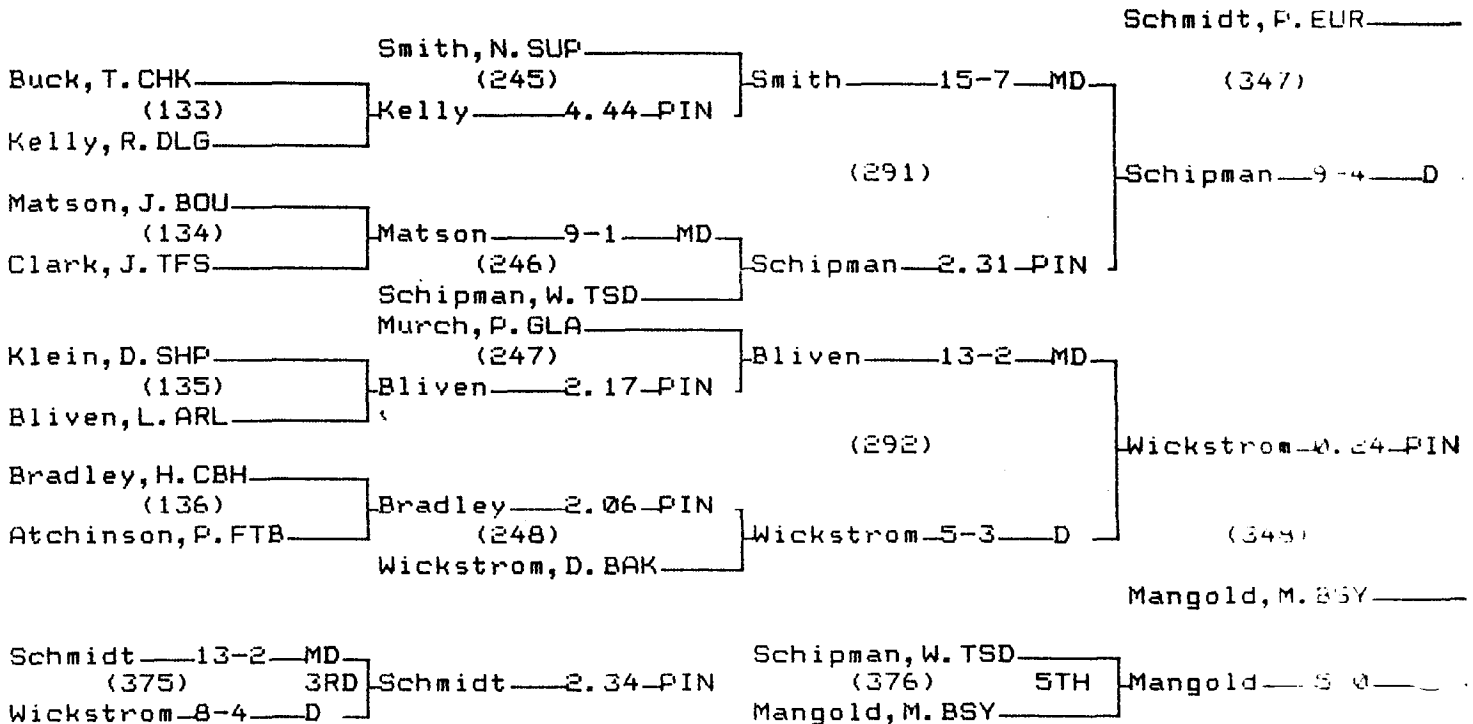

CONSOLATION BRACKET 130 LB