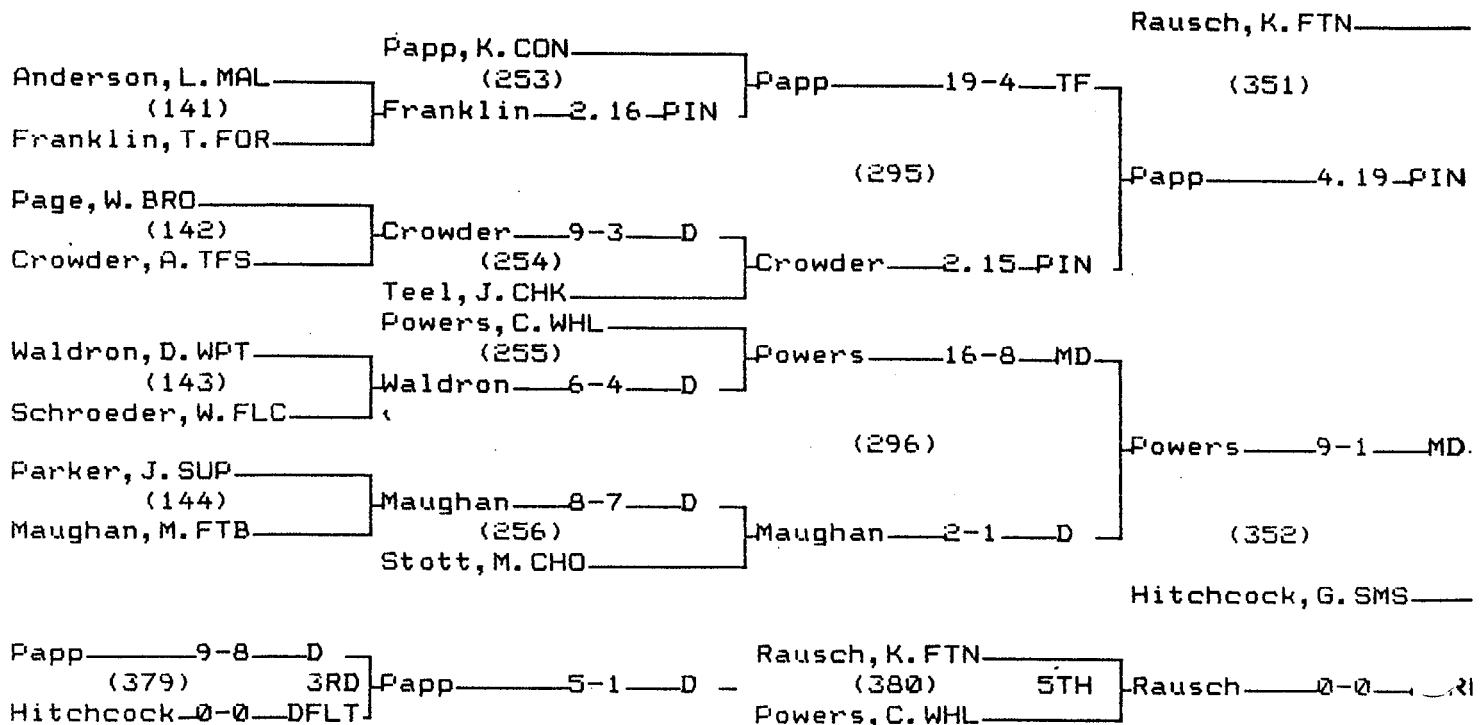

CONSOLATION BRACKET 130 LB

1998 Class B-C State Wrestling Tournament

CHAMPIONS BRACKET 135 LB

CONSOLATION BRACKET 135 LB

1998 Class B-C State Wrestling Tournament

CHAMPIONS BRACKET 140 LB

CONSOLATION BRACKET 140 LB