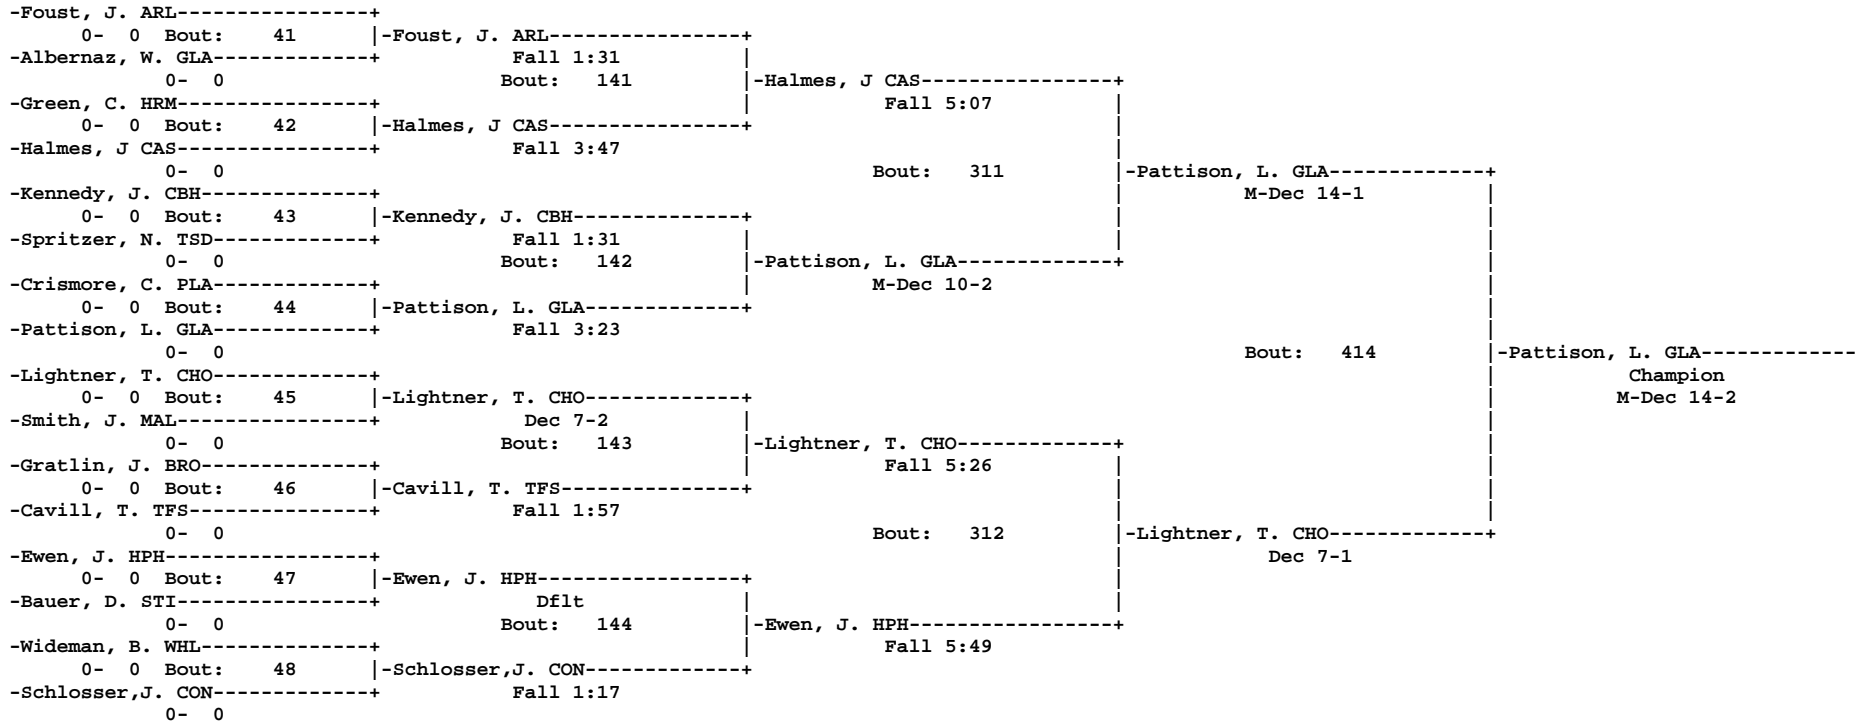

Class B/C - 130 Lb Championship Bracket