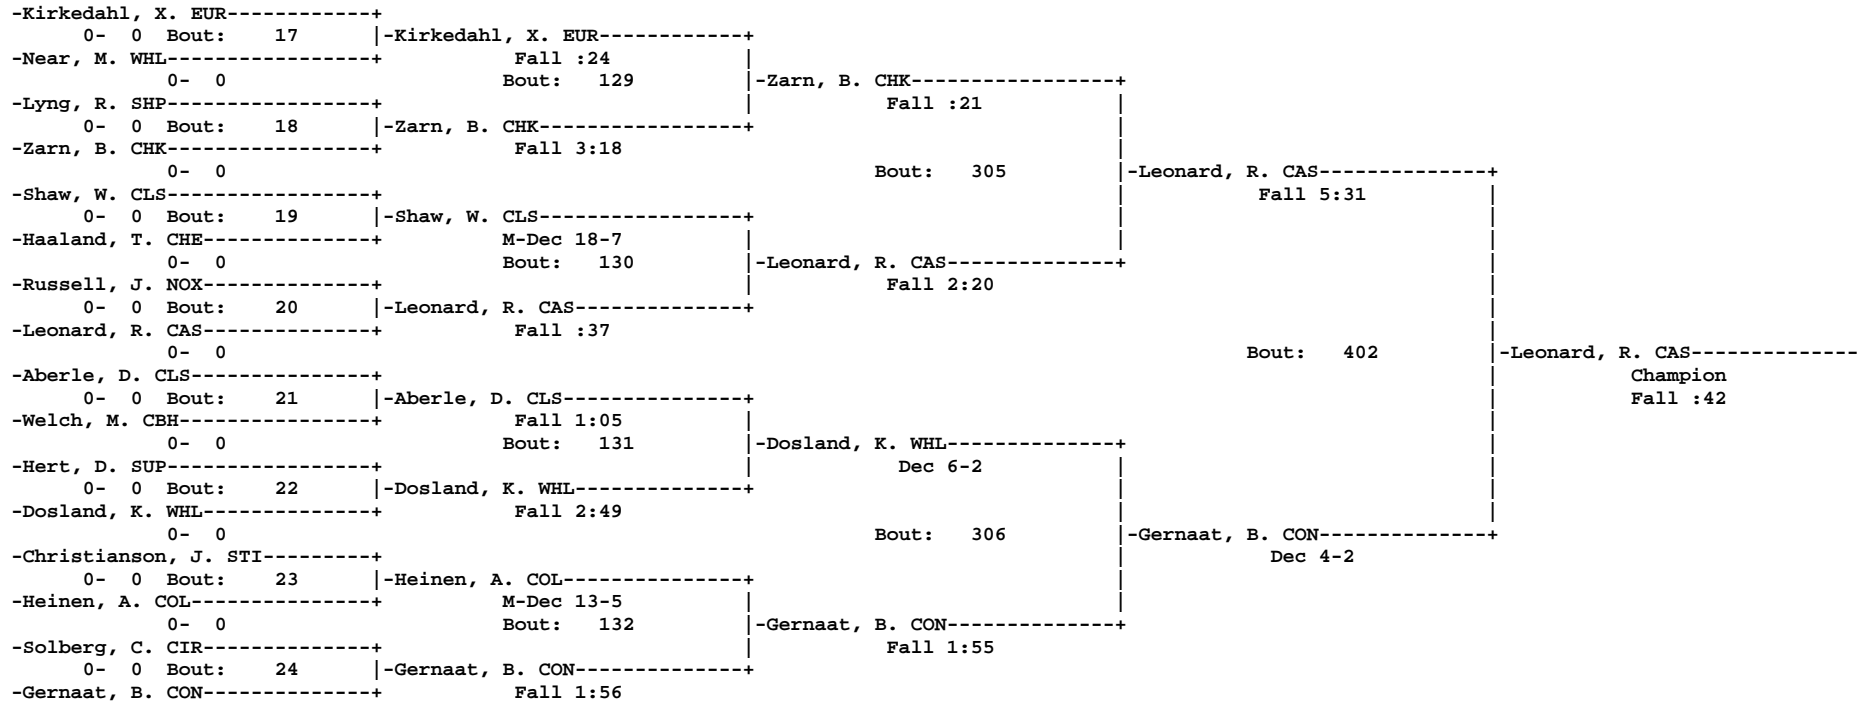

Class B/C - 112 Lb Championship Bracket