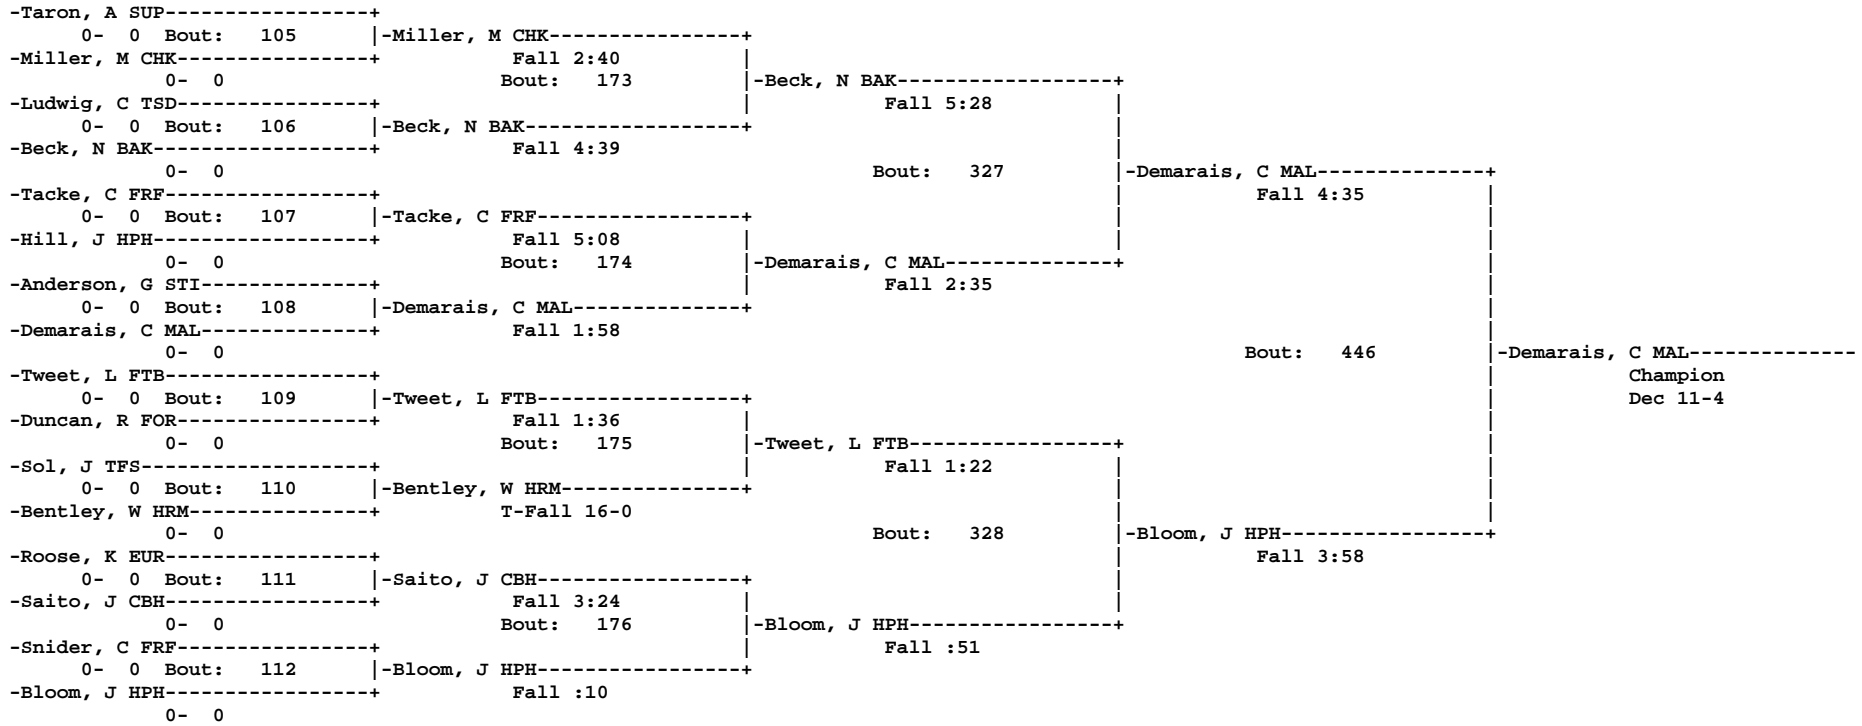

```

- Place Winners -

1st French, T MAL	4- 0
2nd Calvi, A CBH	3- 1
3rd Oblander, R HPH	4- 1
4th Miller, J COL	4- 2

- Place Winners -

5th Nagle, C CIR	3- 2
6th Murray, S SHP	3- 3

Class B/C - 215 Lb Championship Bracket