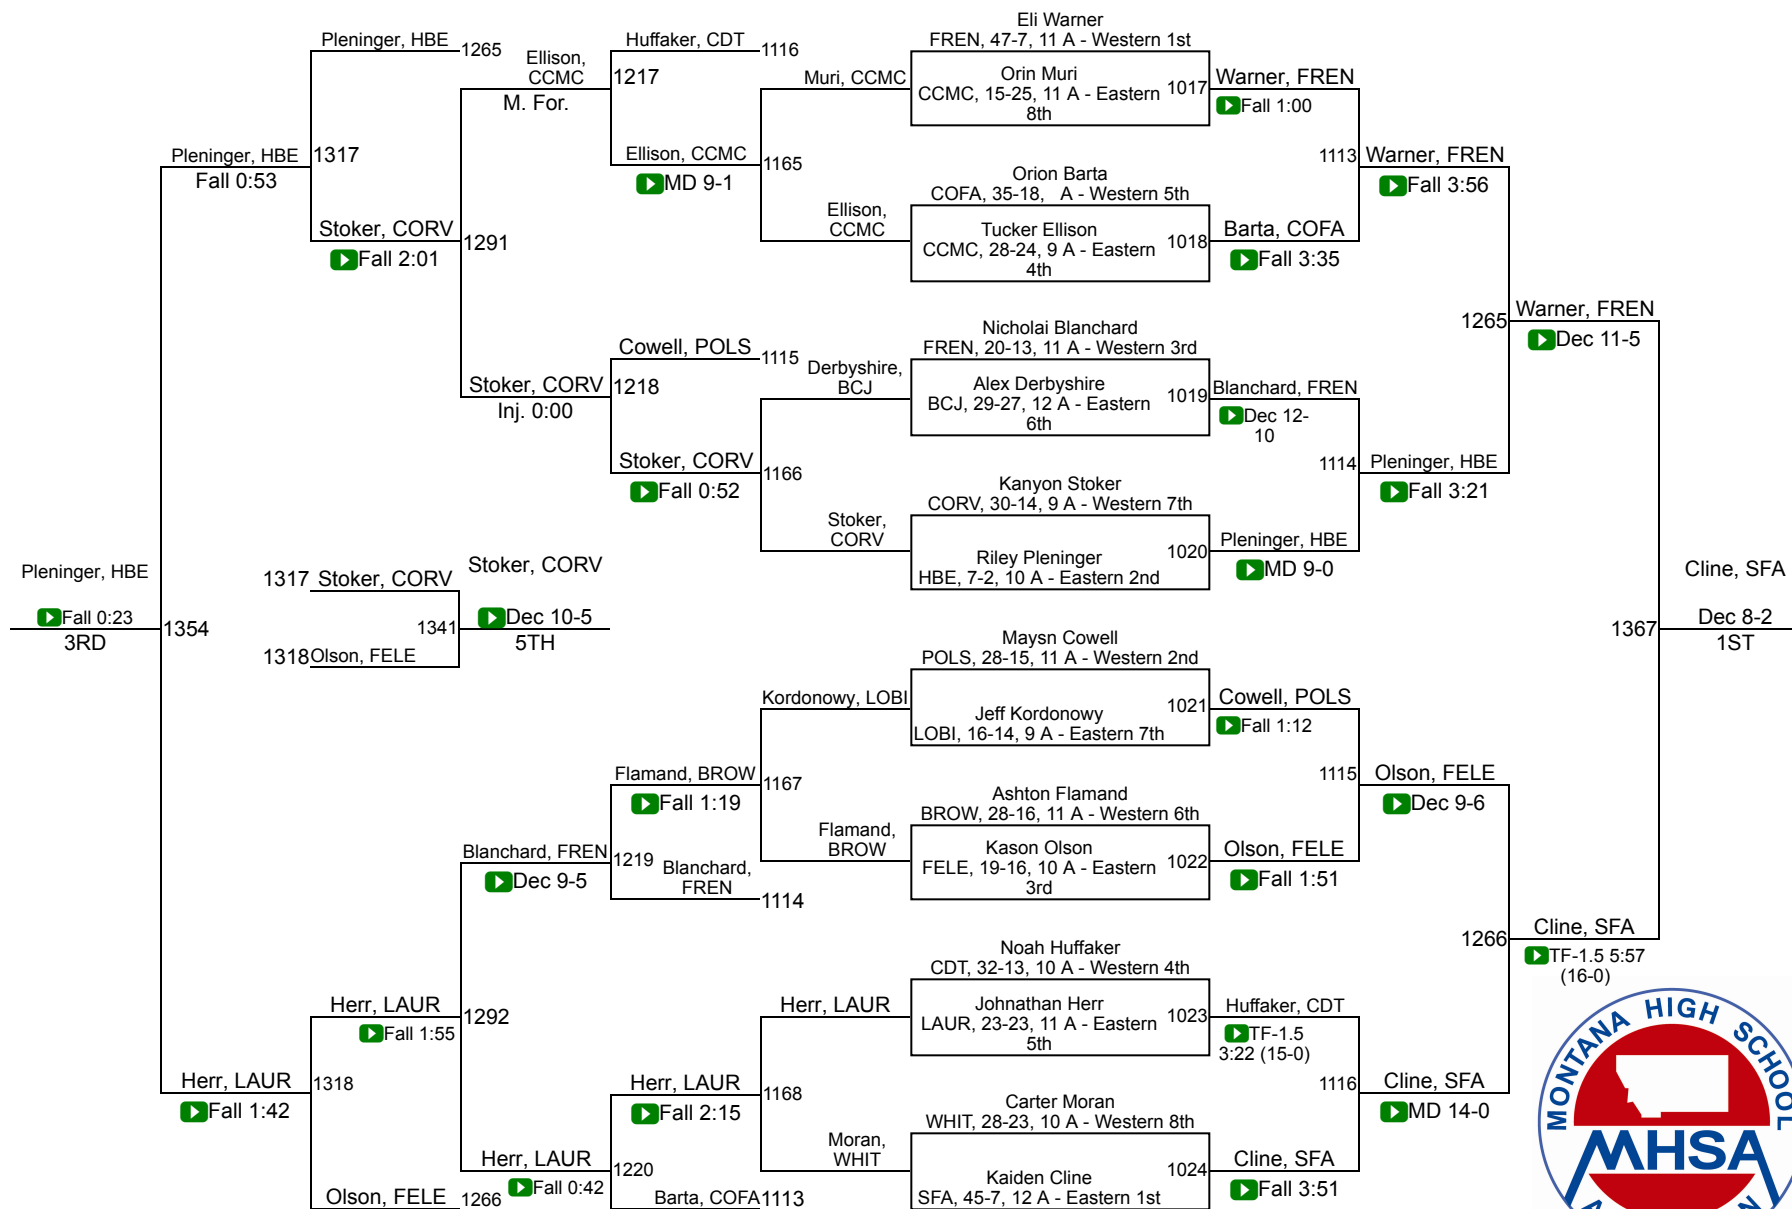

MHSA State Championships

A - 120