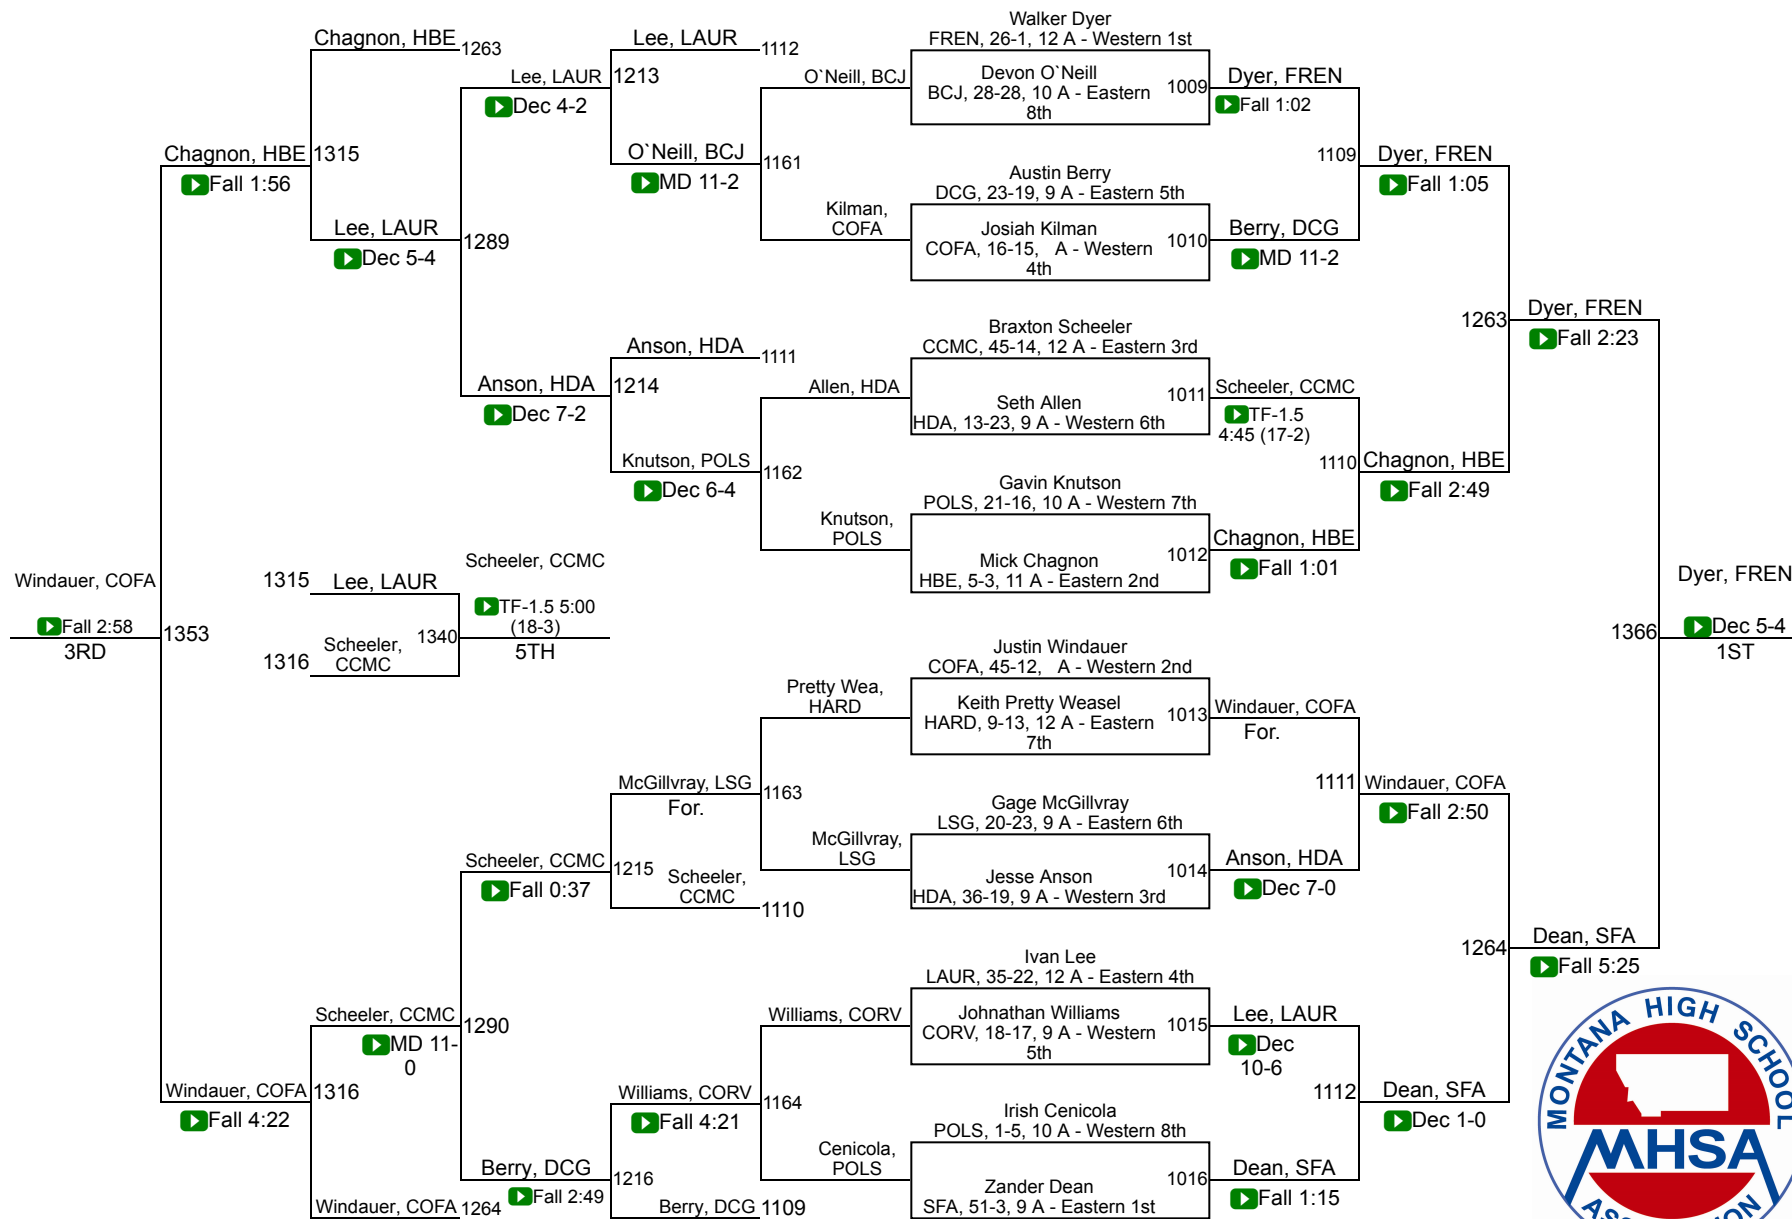

MHSA State Championships

A - 113