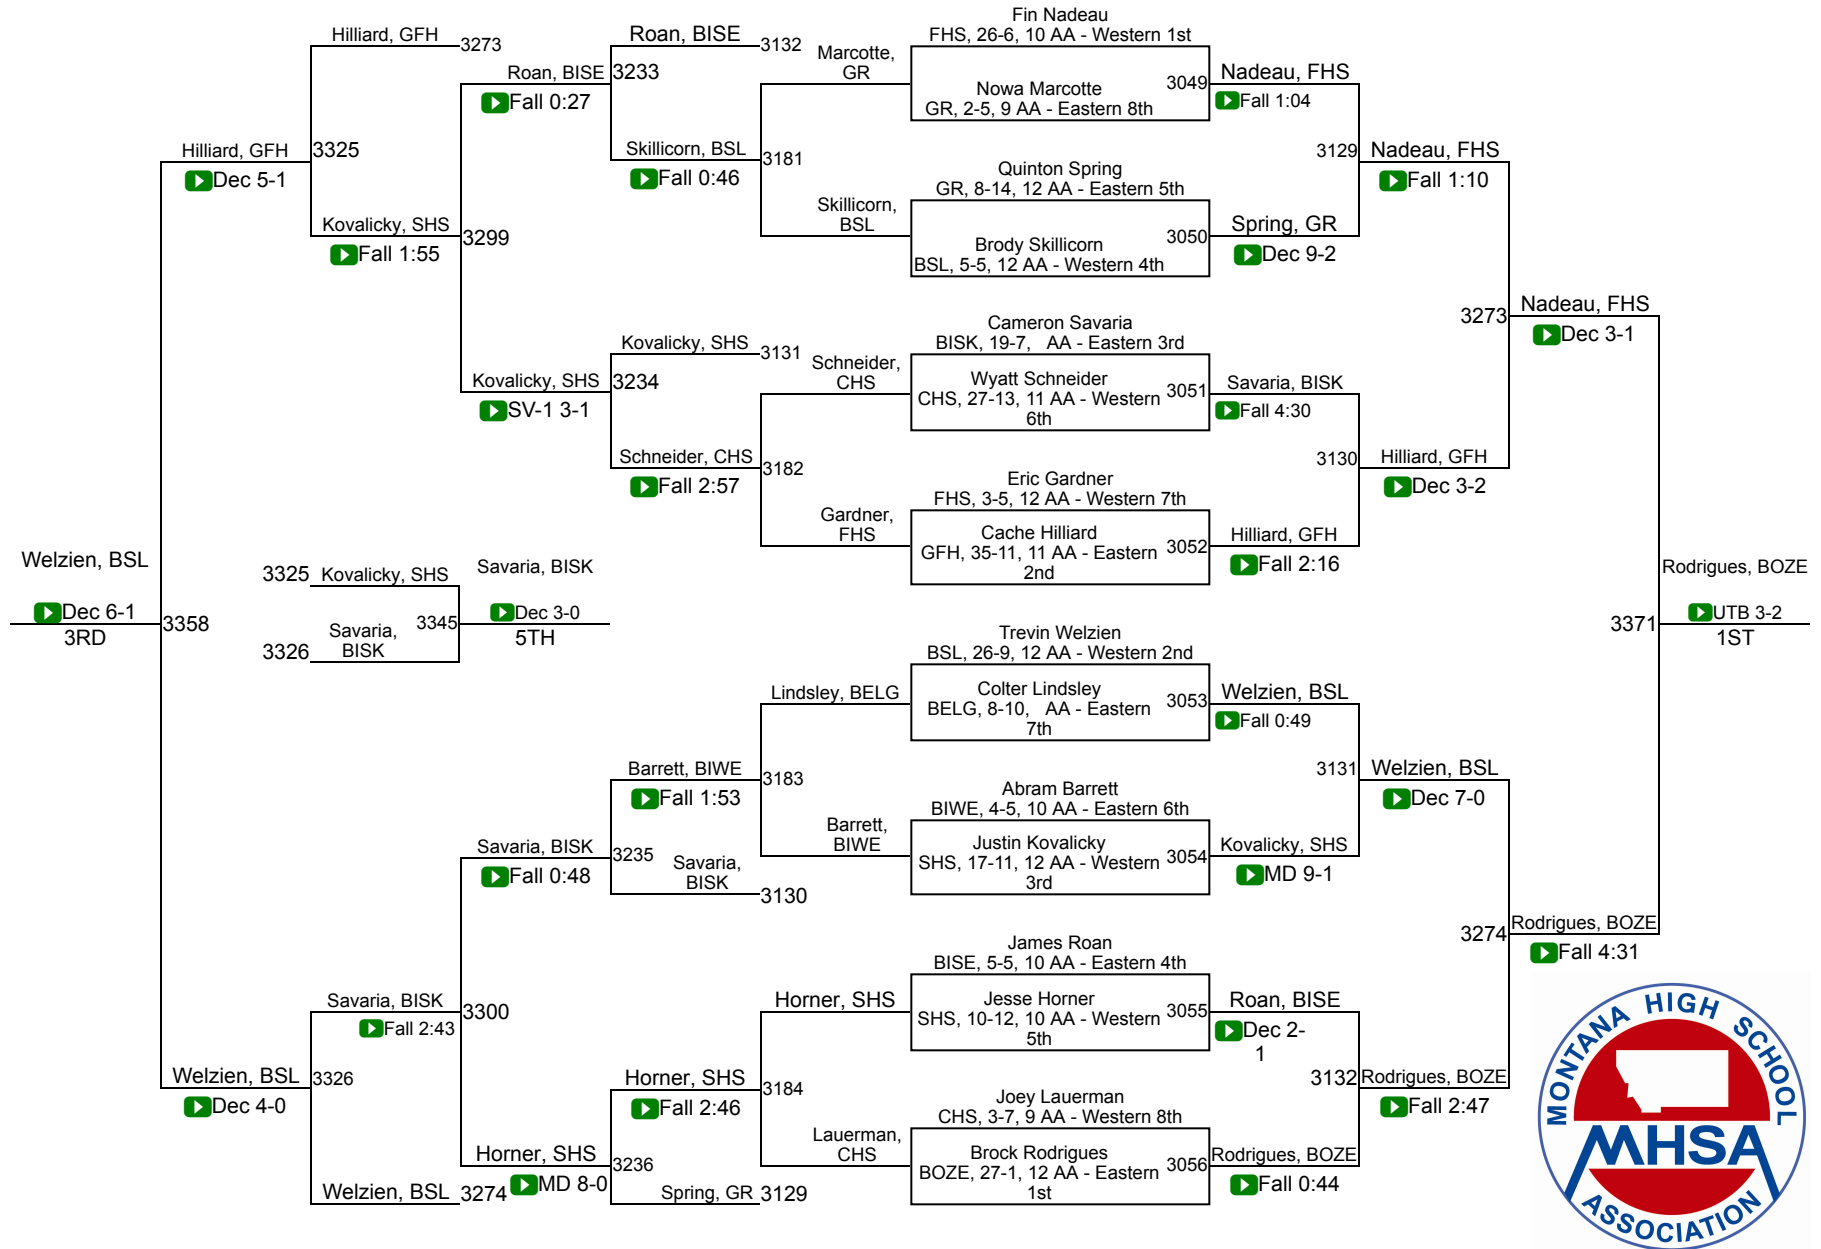

MHSA State Championships

AA - 145