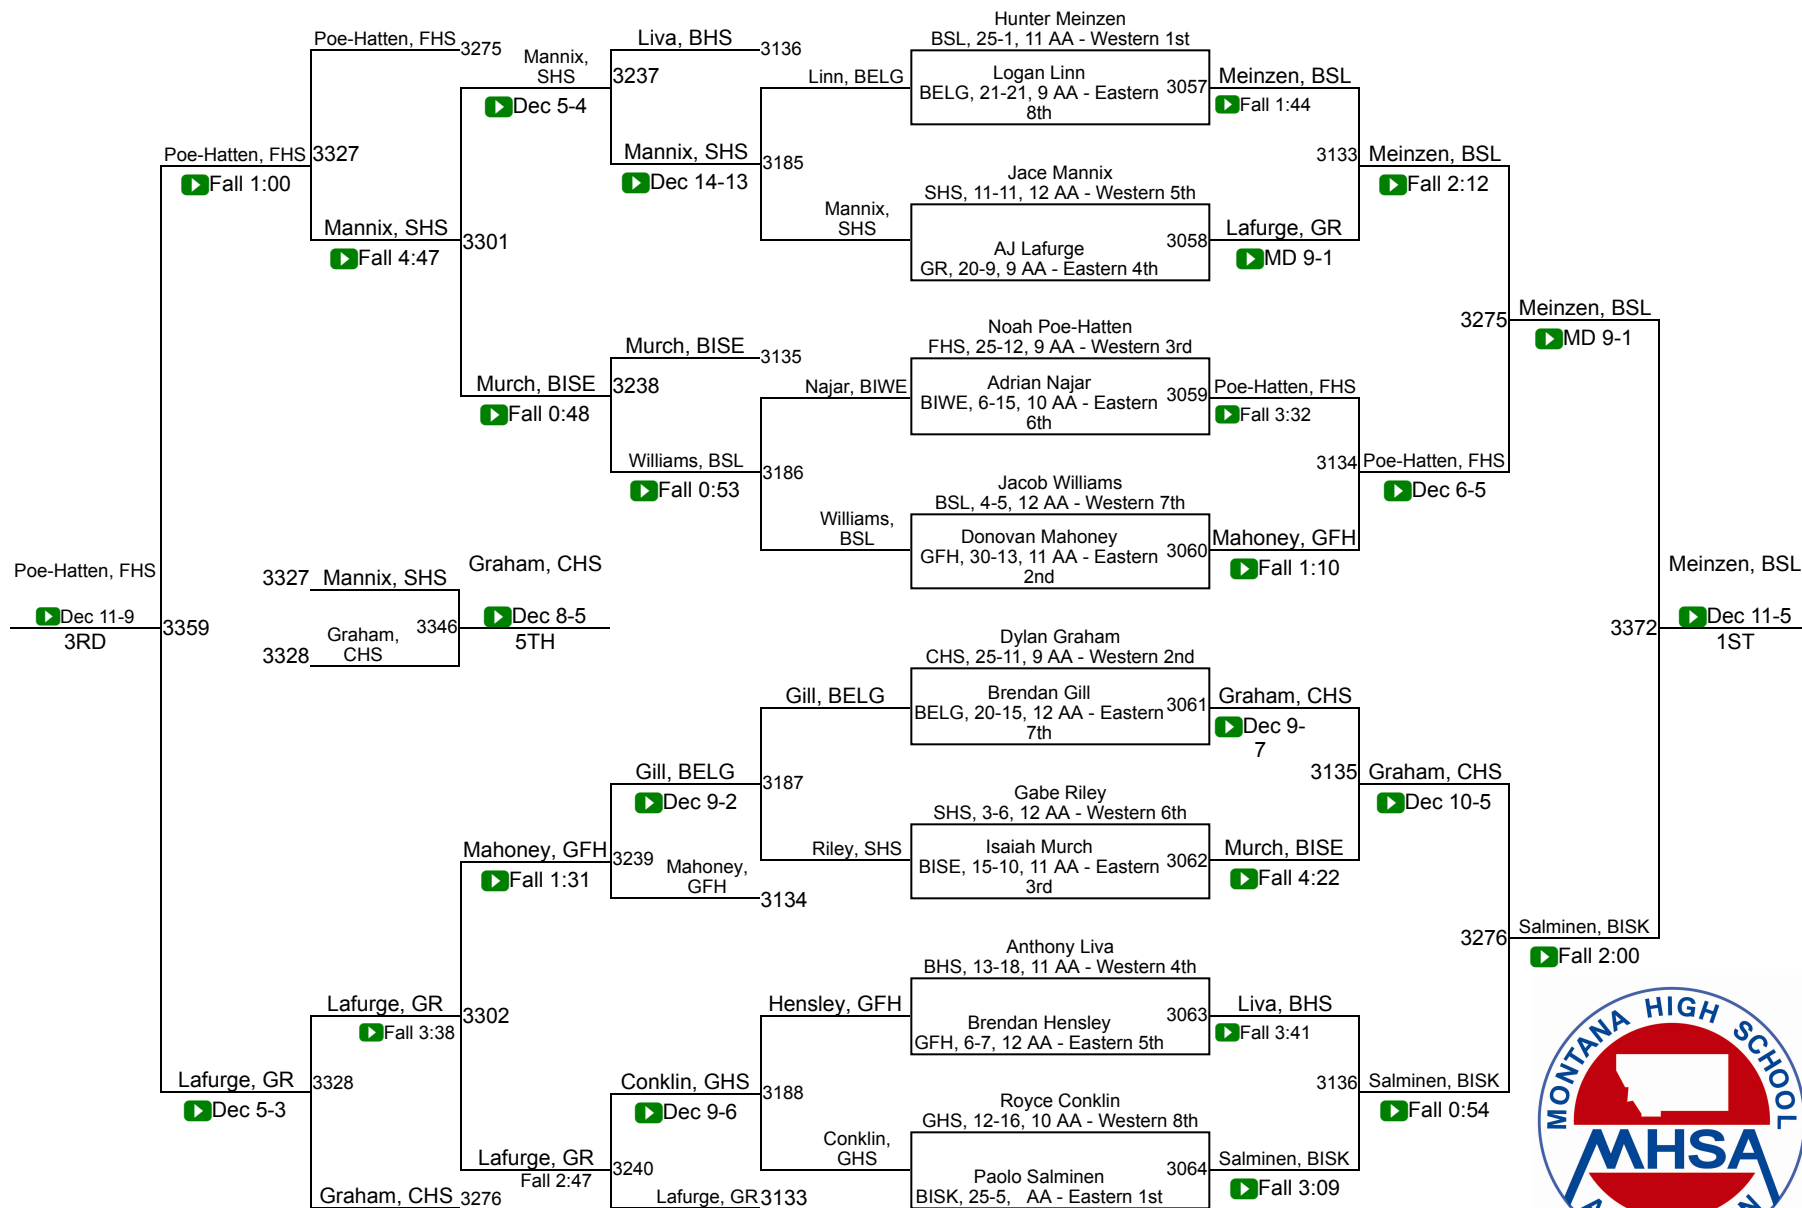

MHSA State Championships

AA - 152