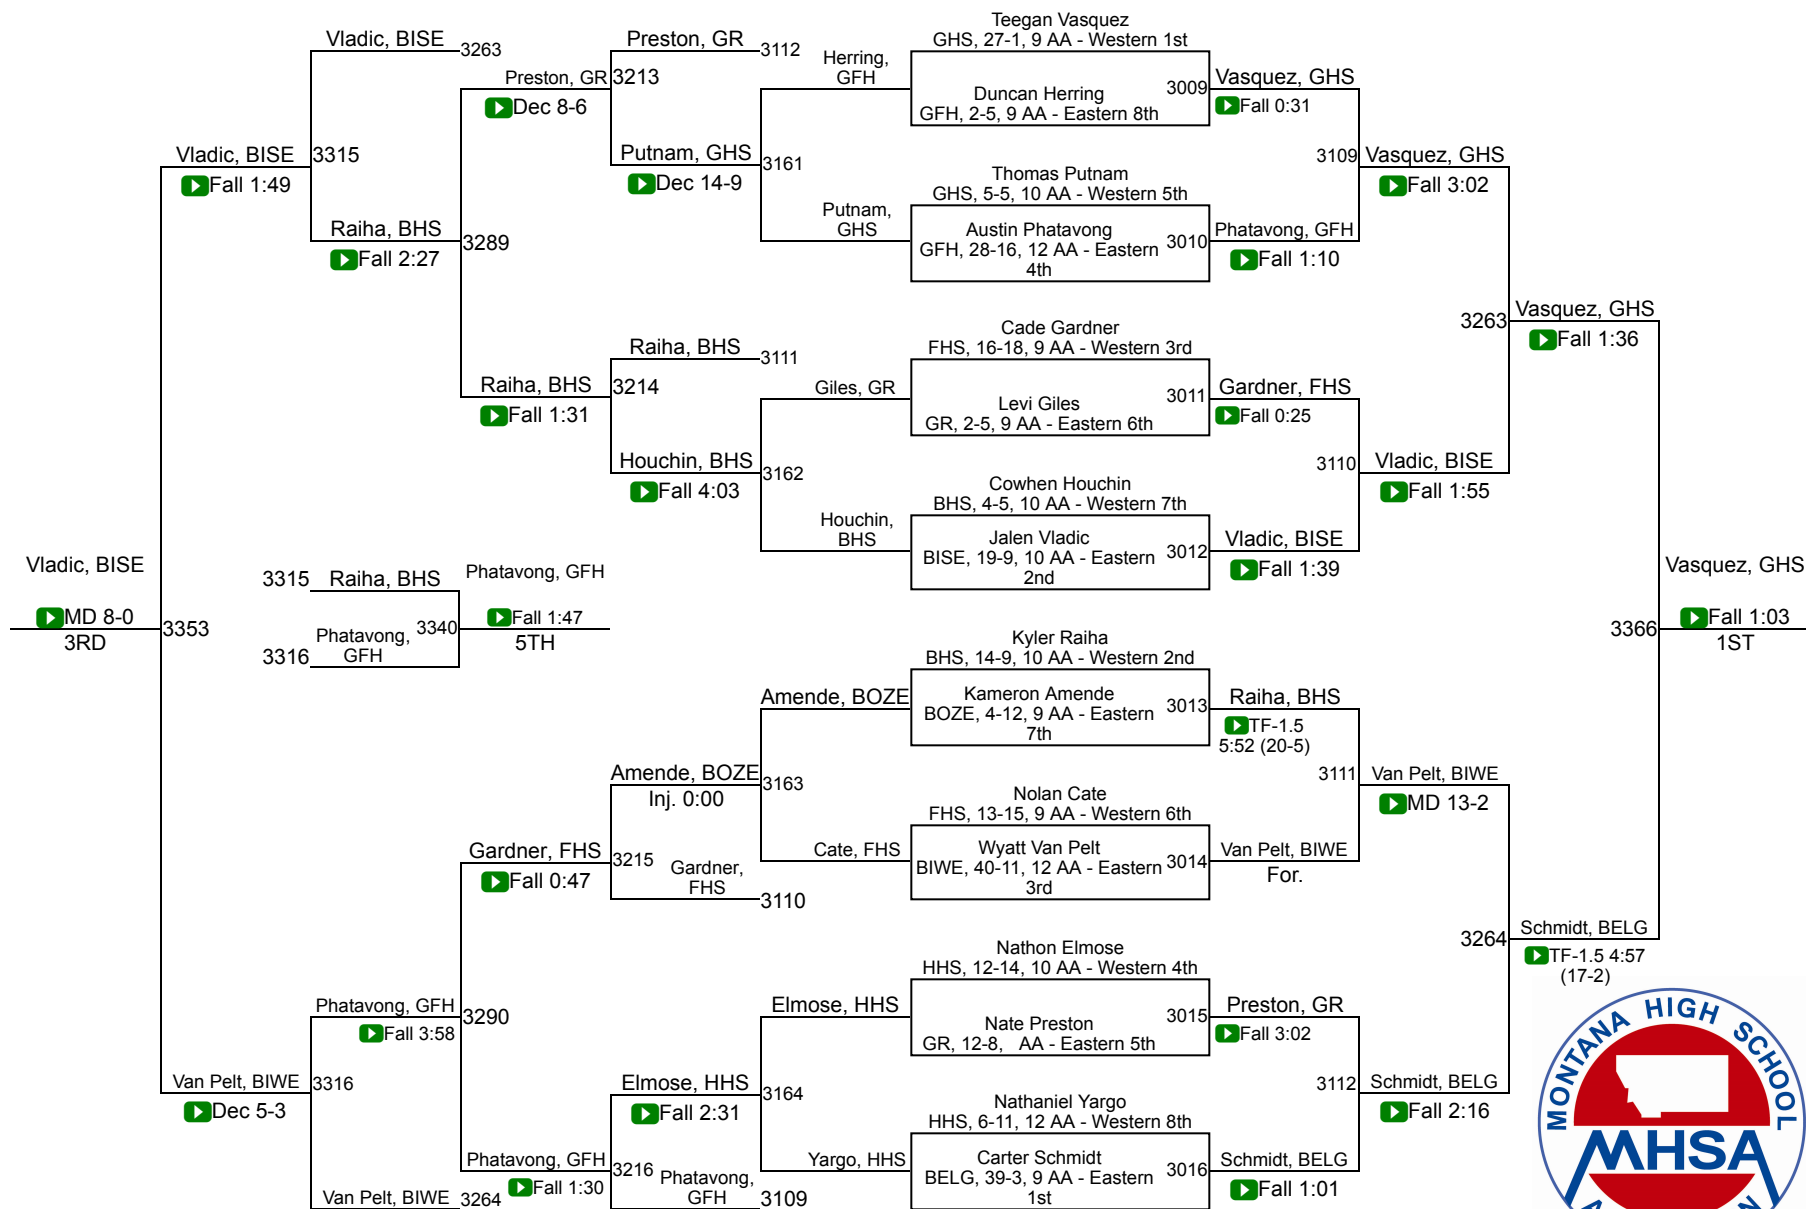

MHSA State Championships

AA - 113