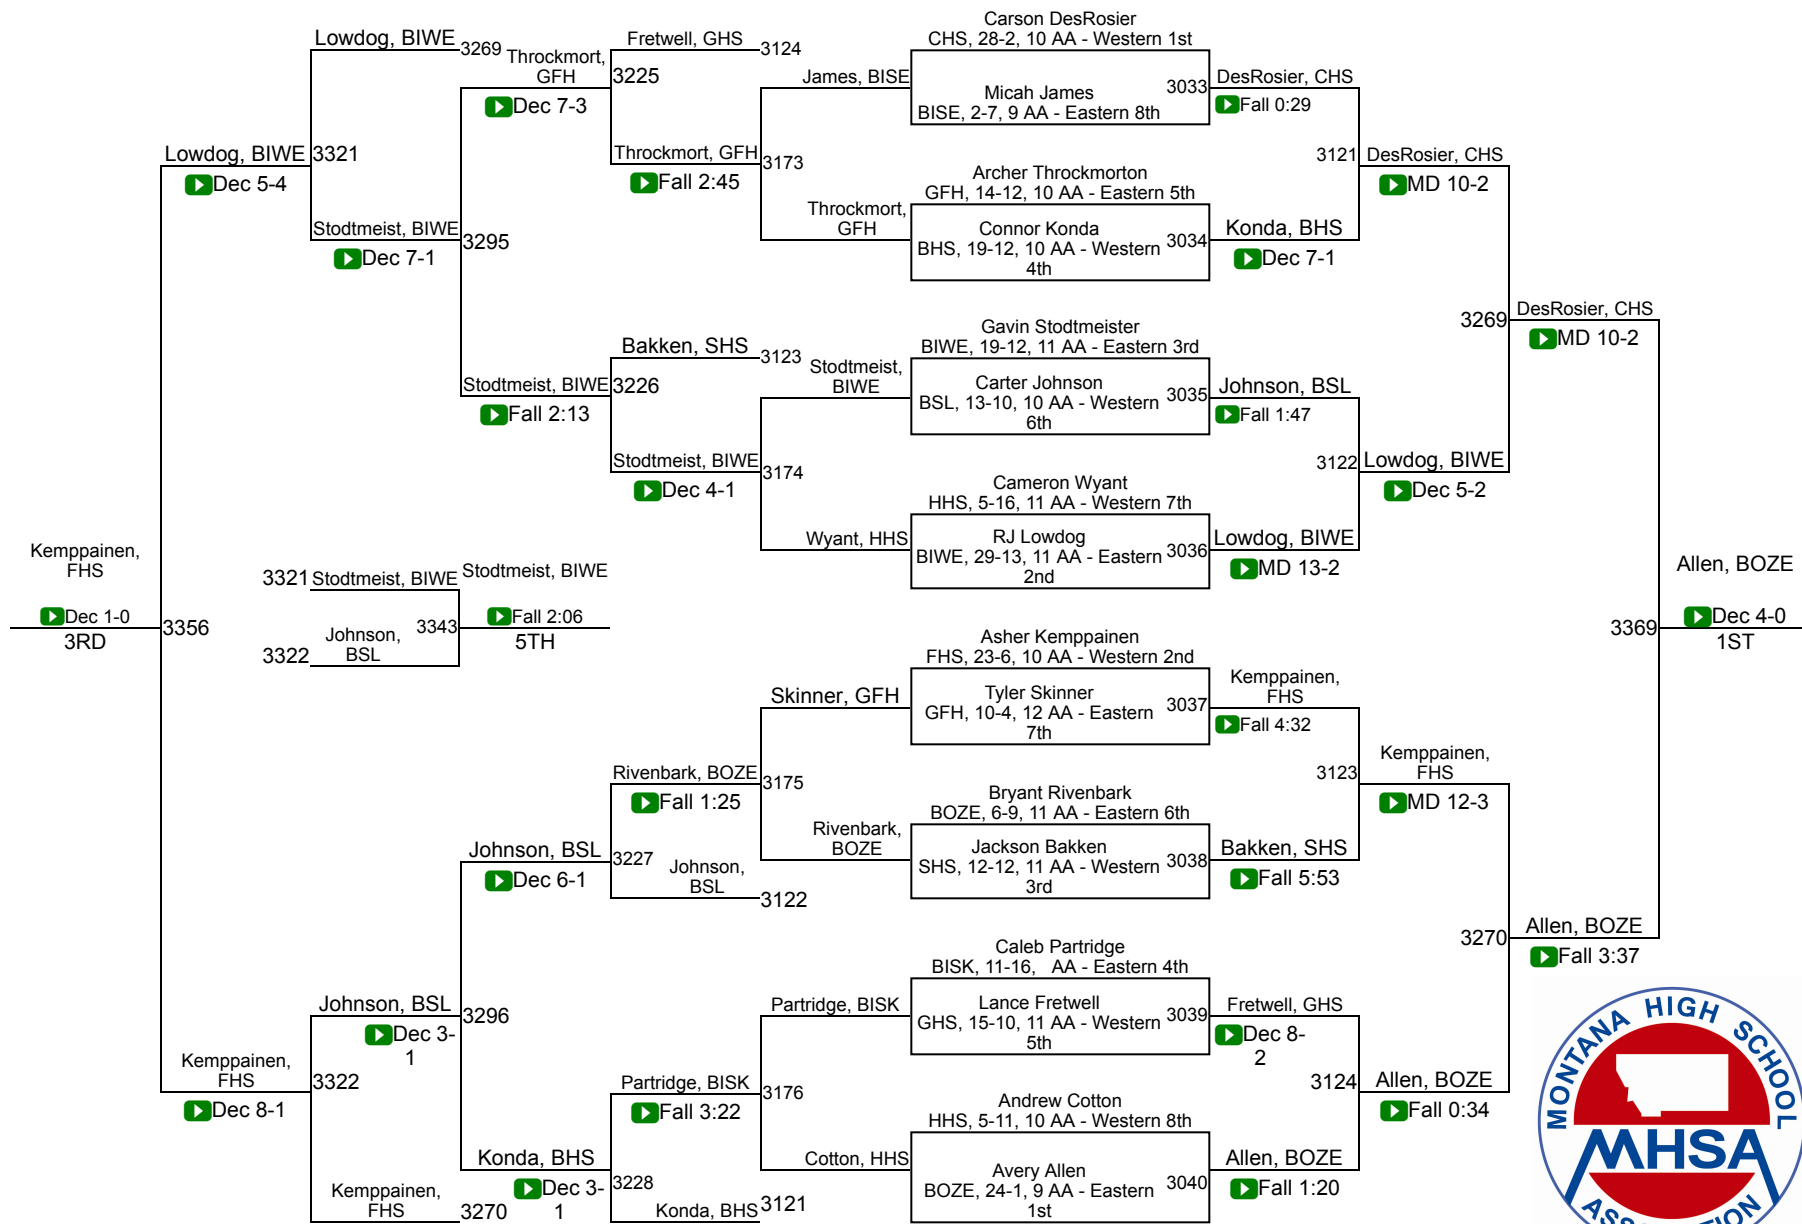

MHSA State Championships

AA - 132