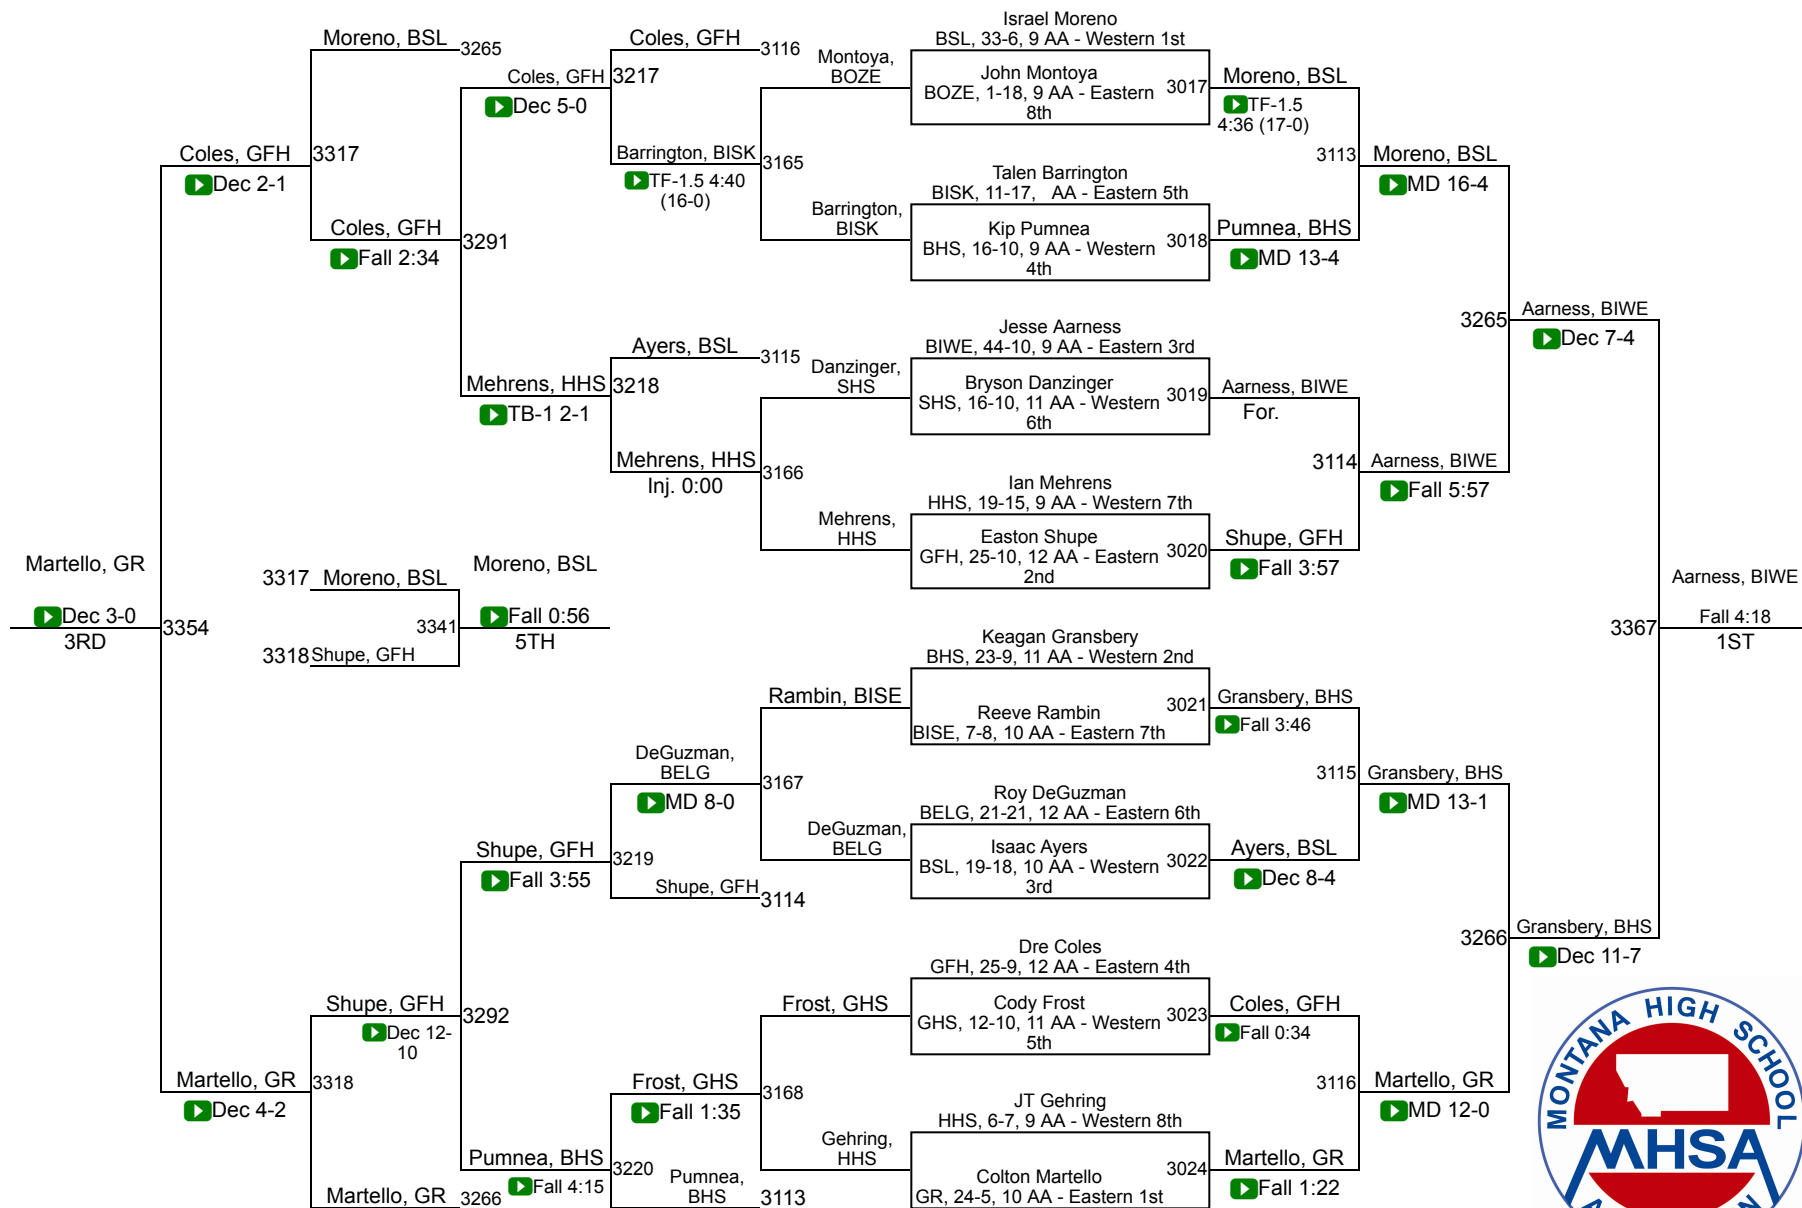

MHSA State Championships

AA - 120