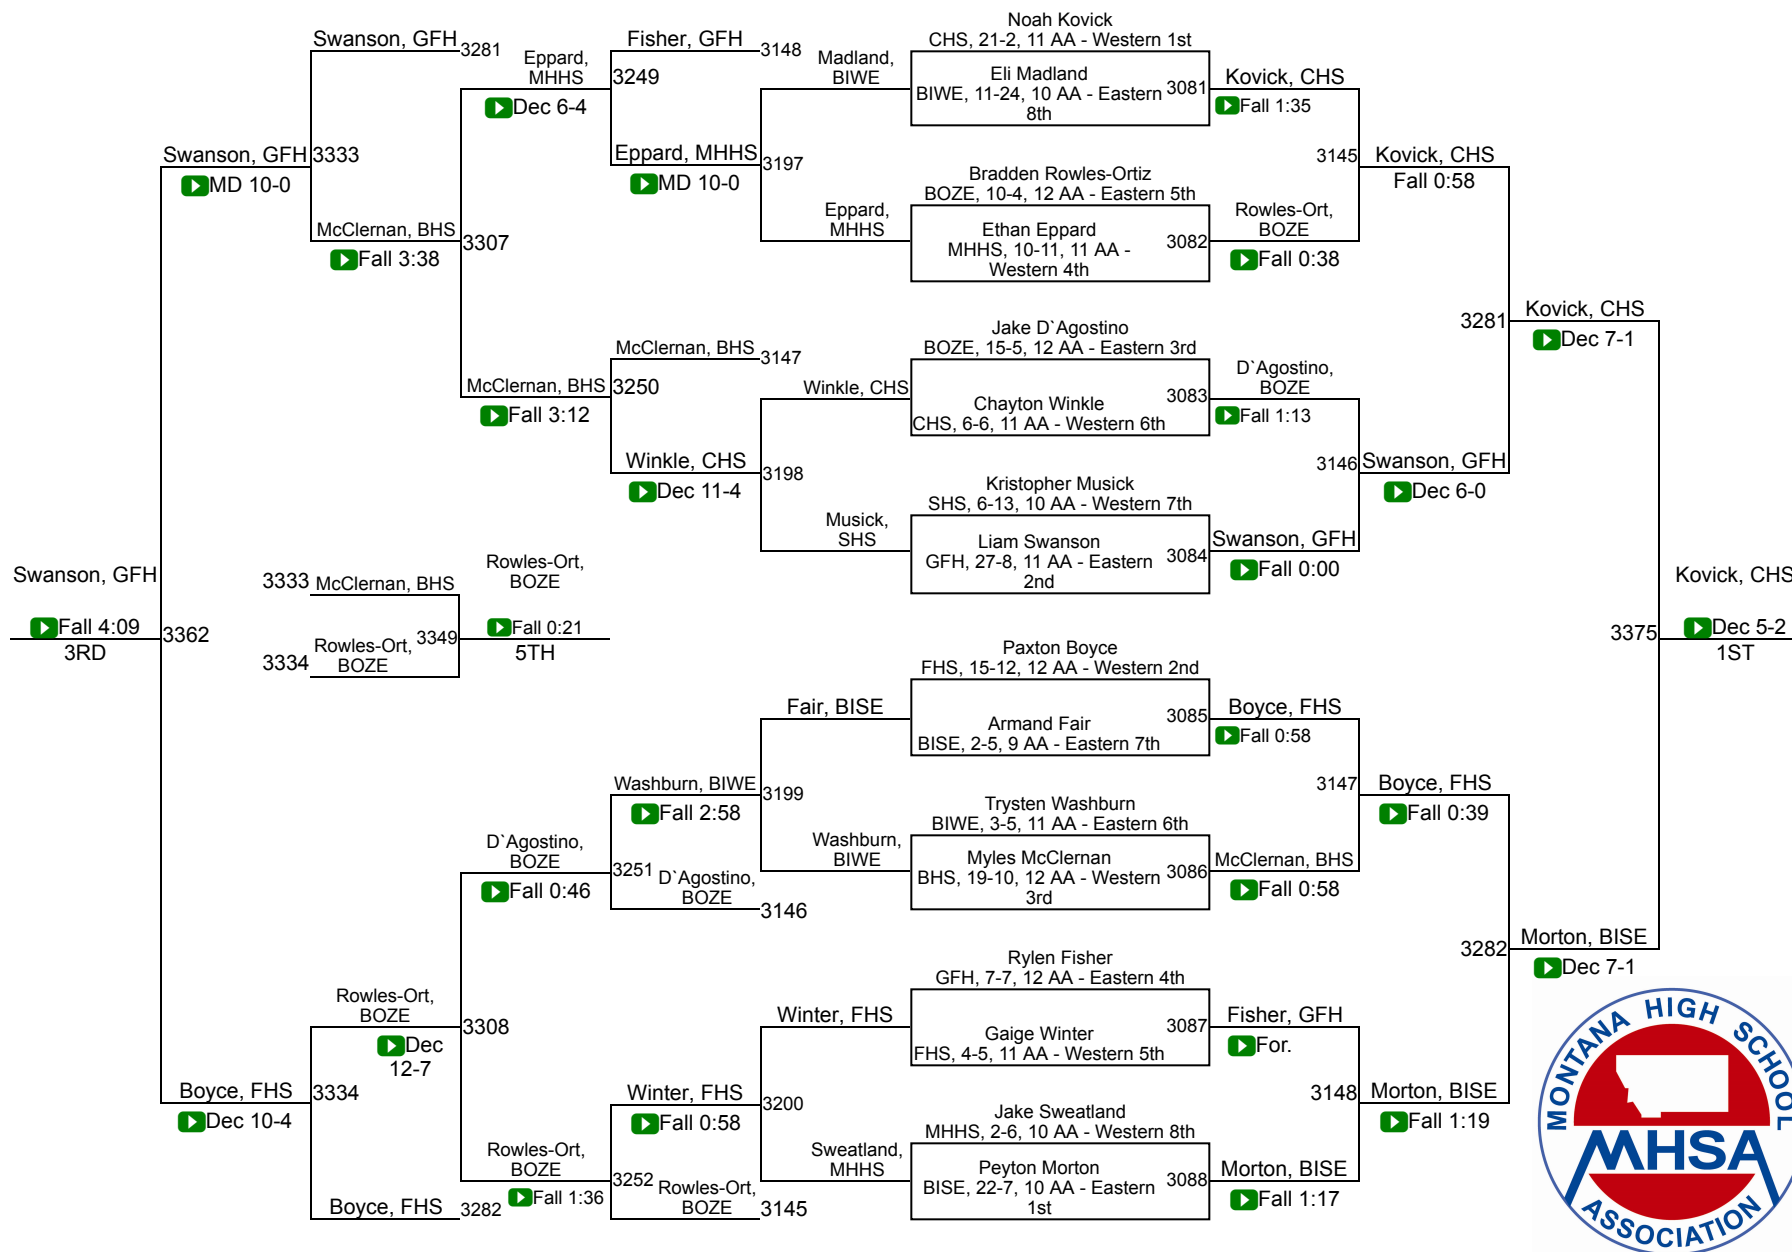

MHSA State Championships

AA - 182