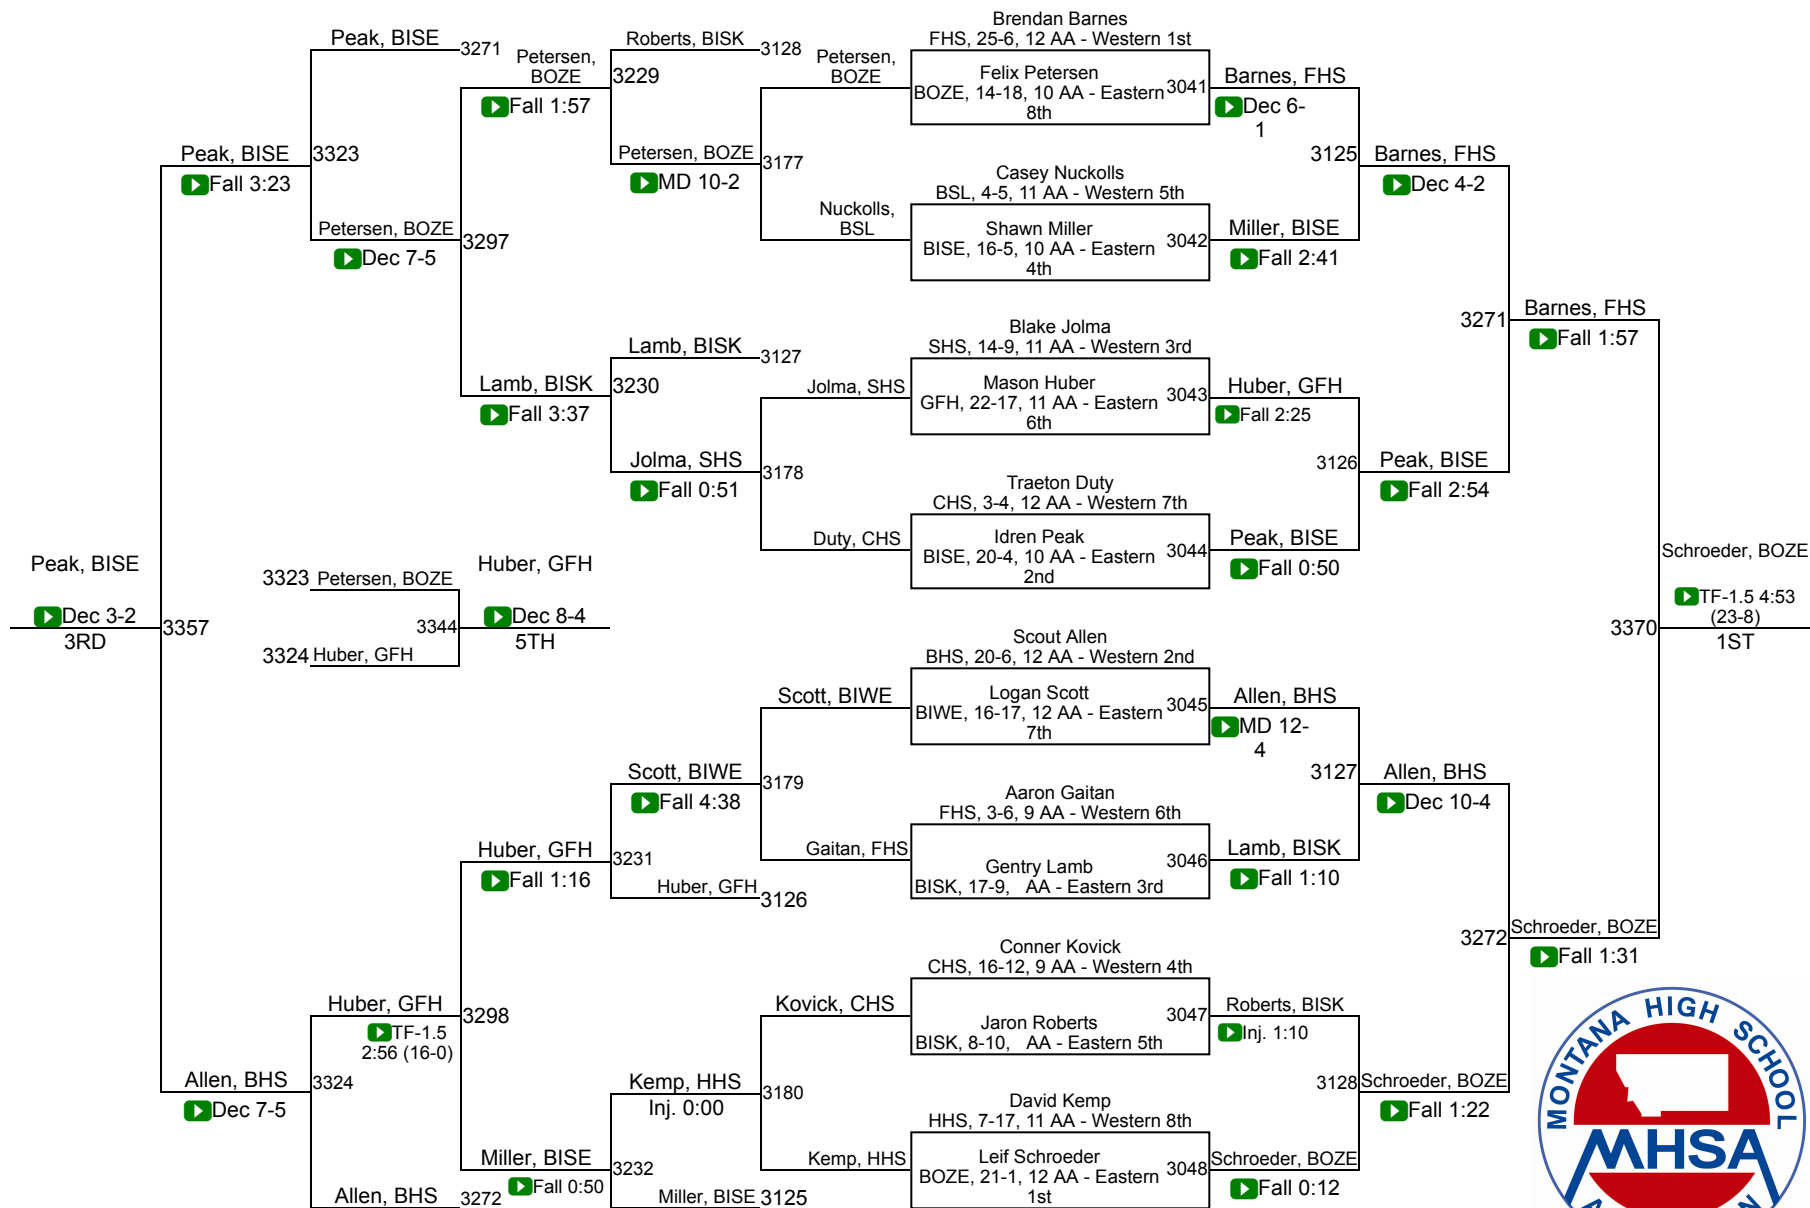

MHSA State Championships

AA - 138