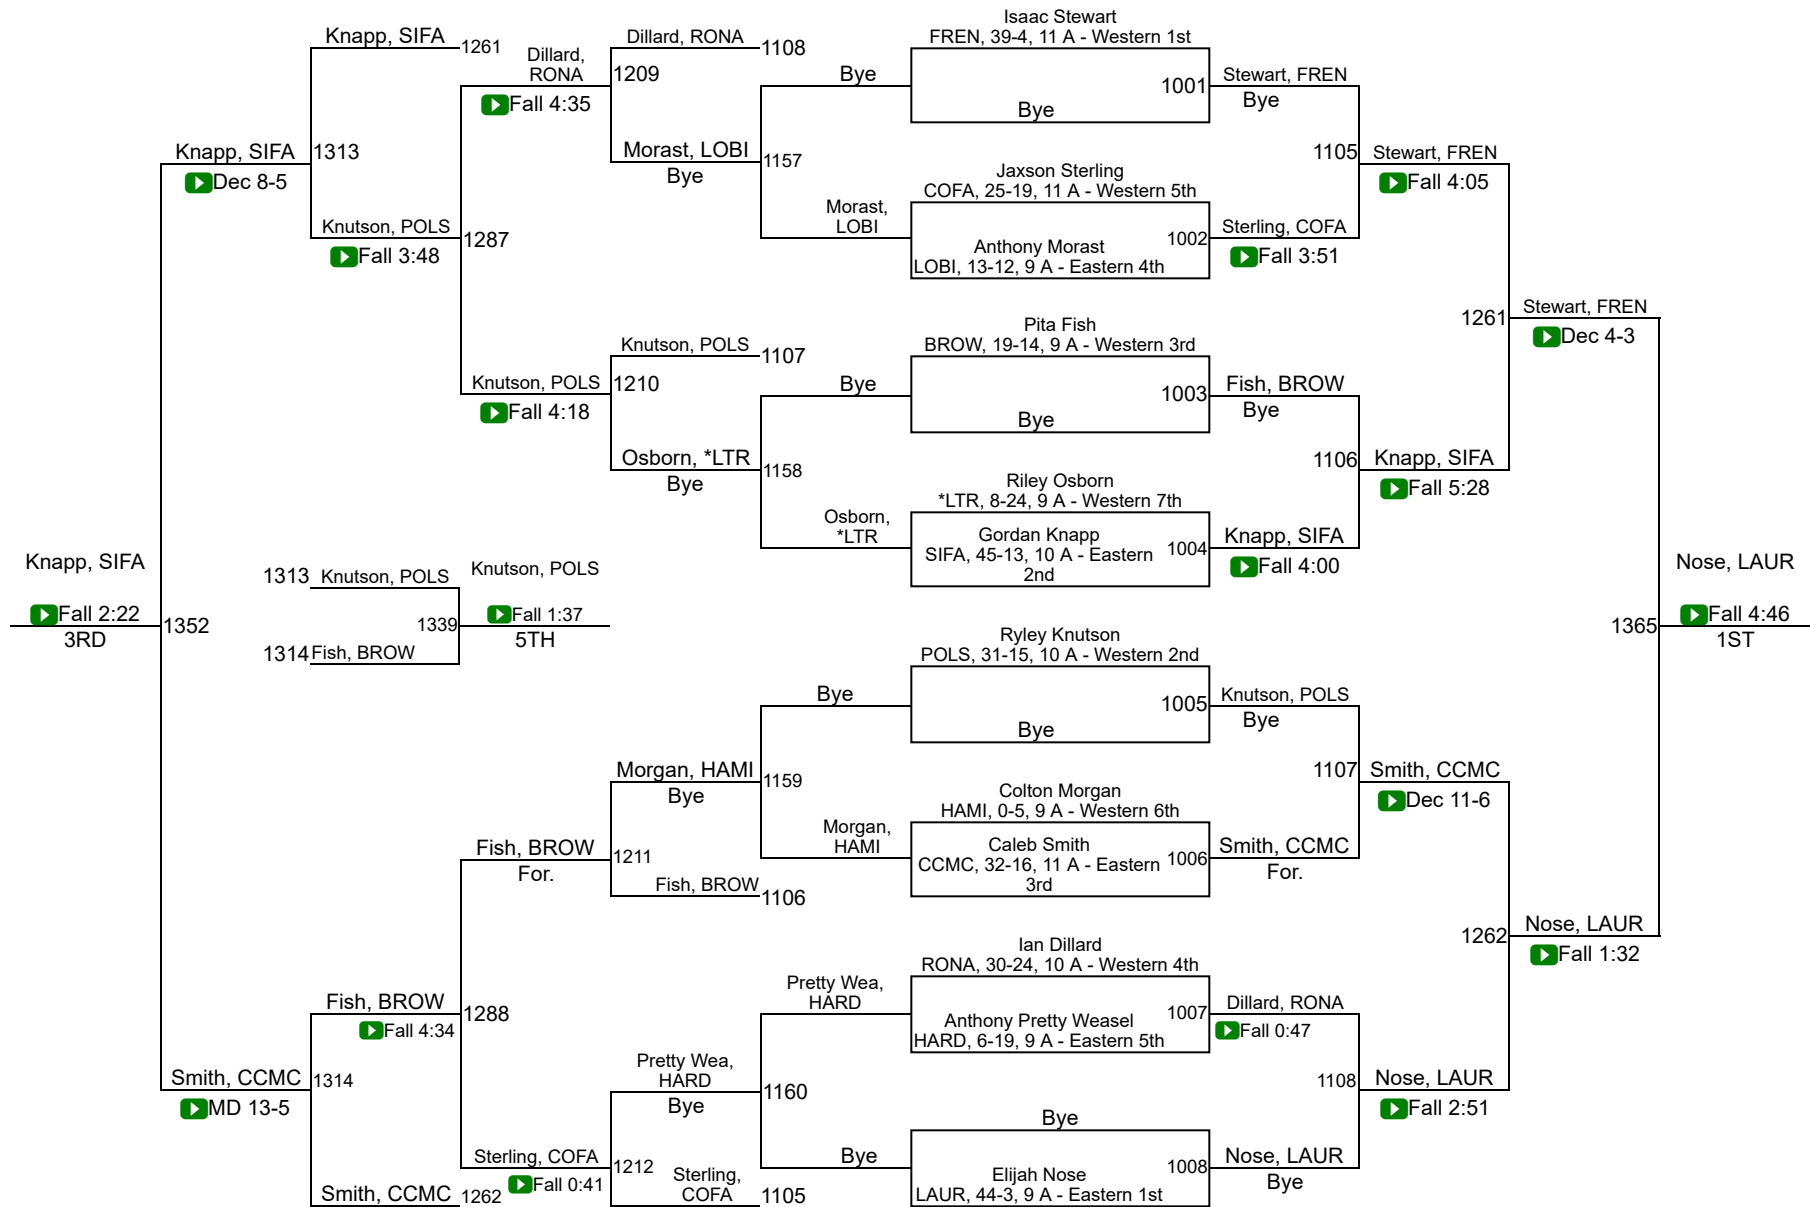

MHSA State Championships

A - 103