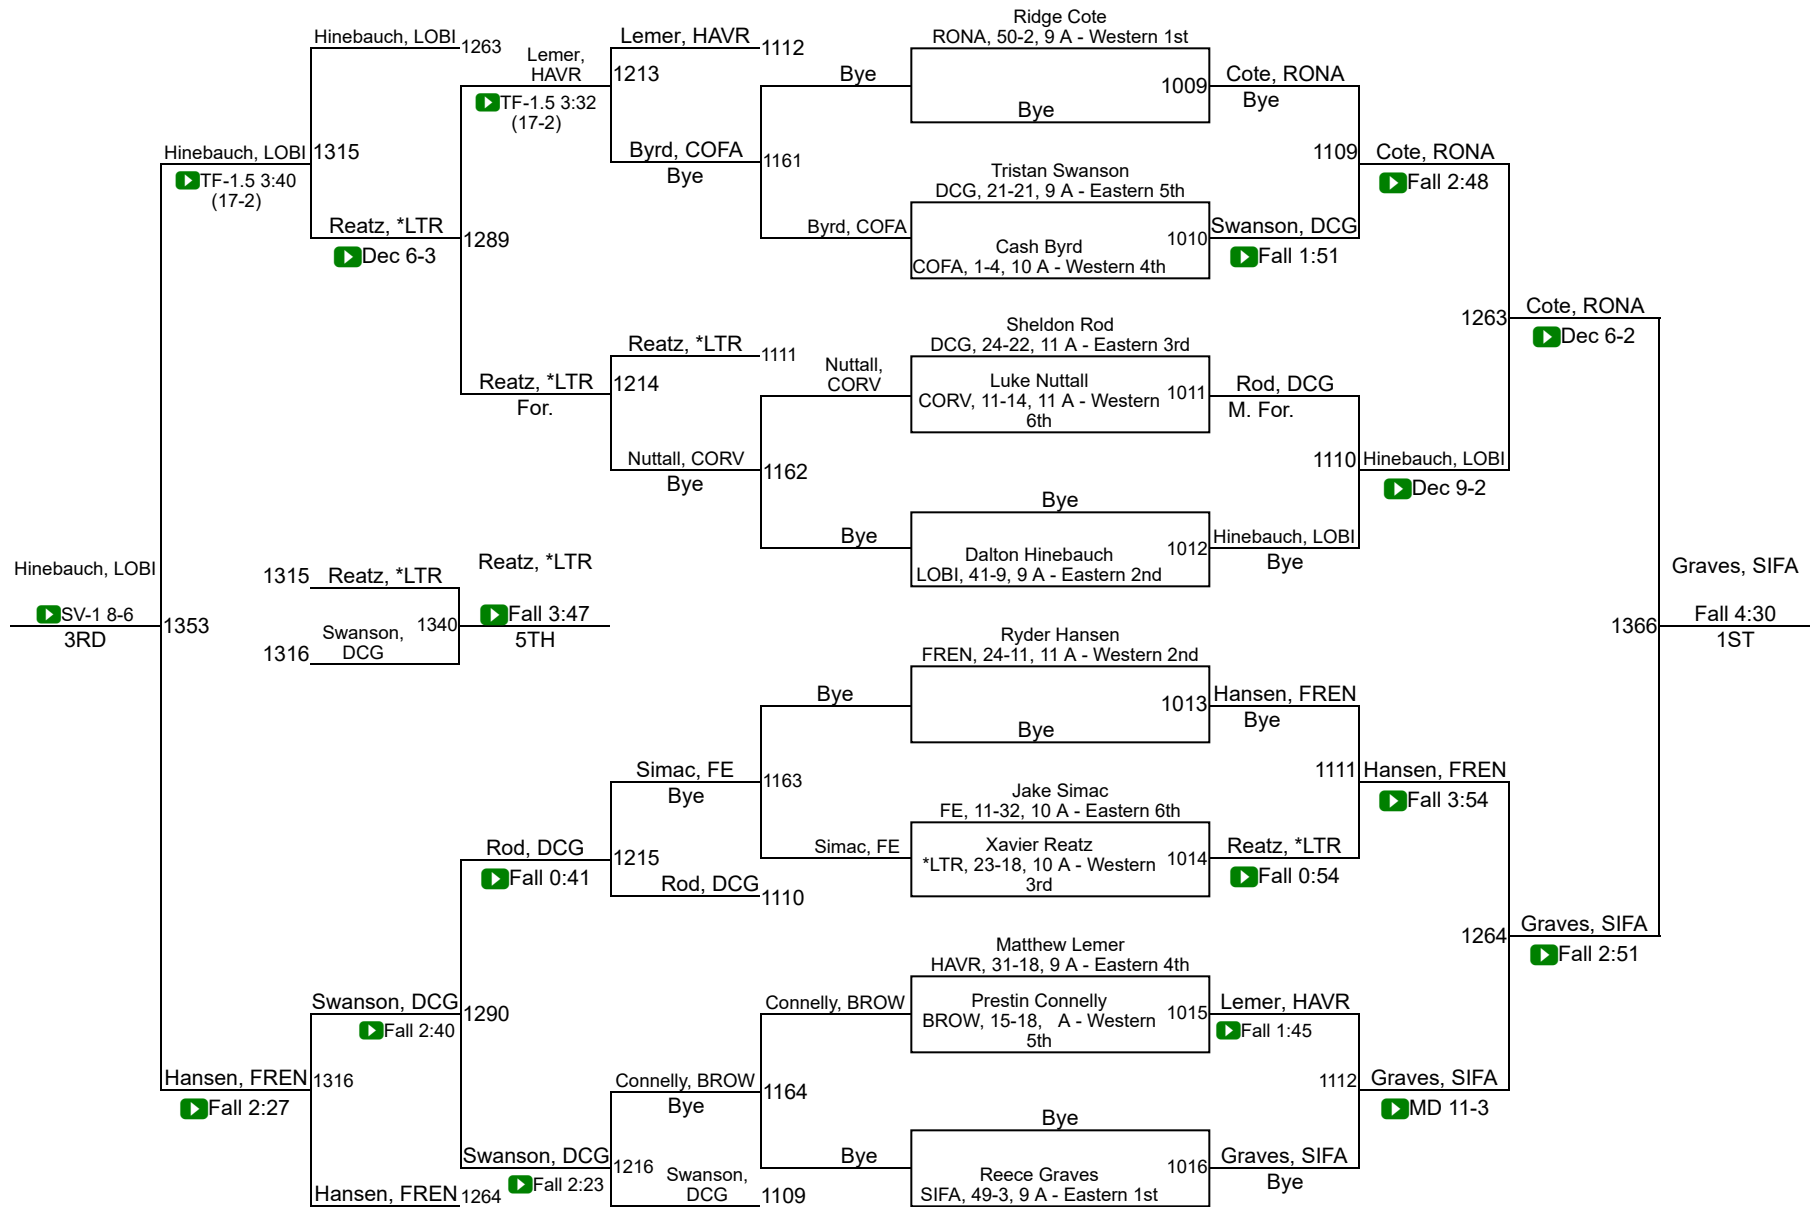

MHSA State Championships

A - 113