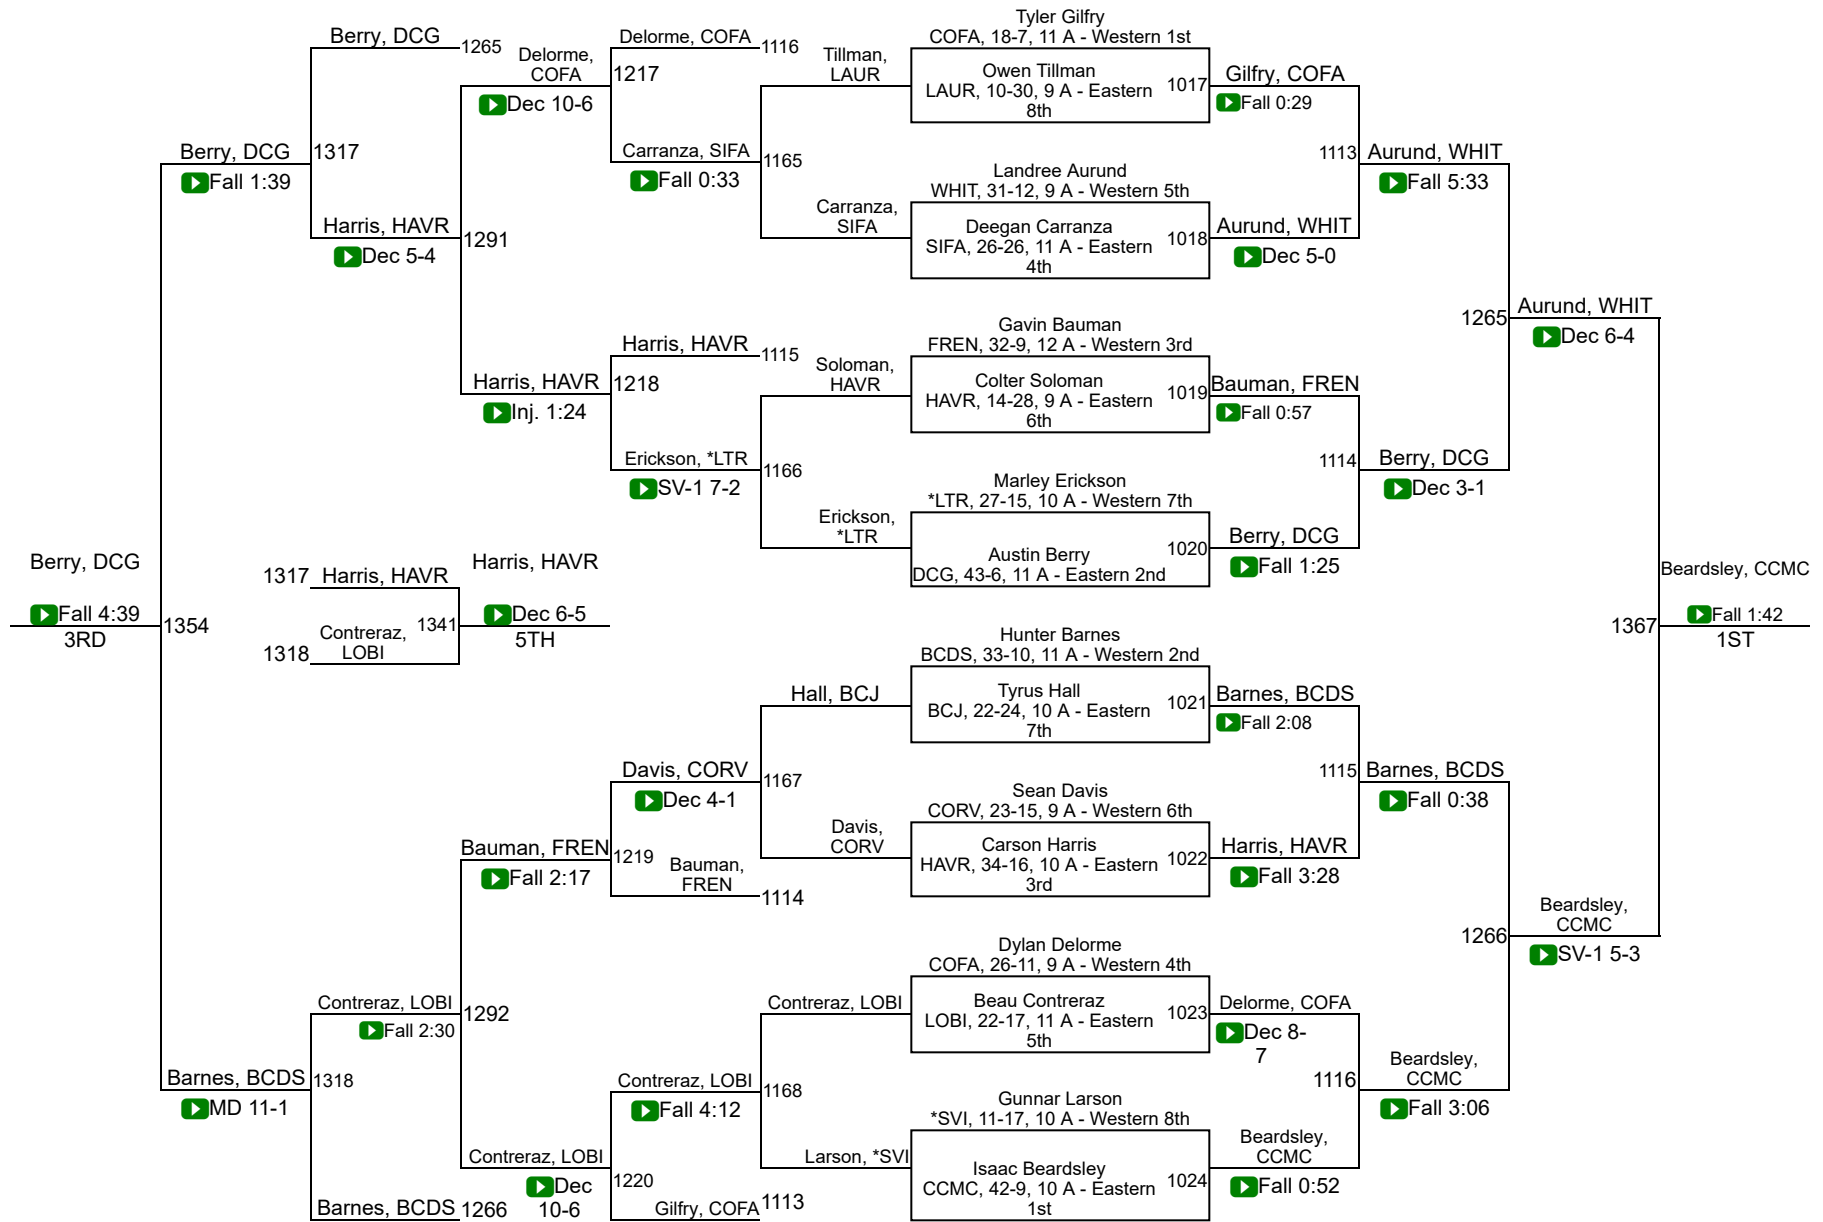

MHSA State Championships

A - 120