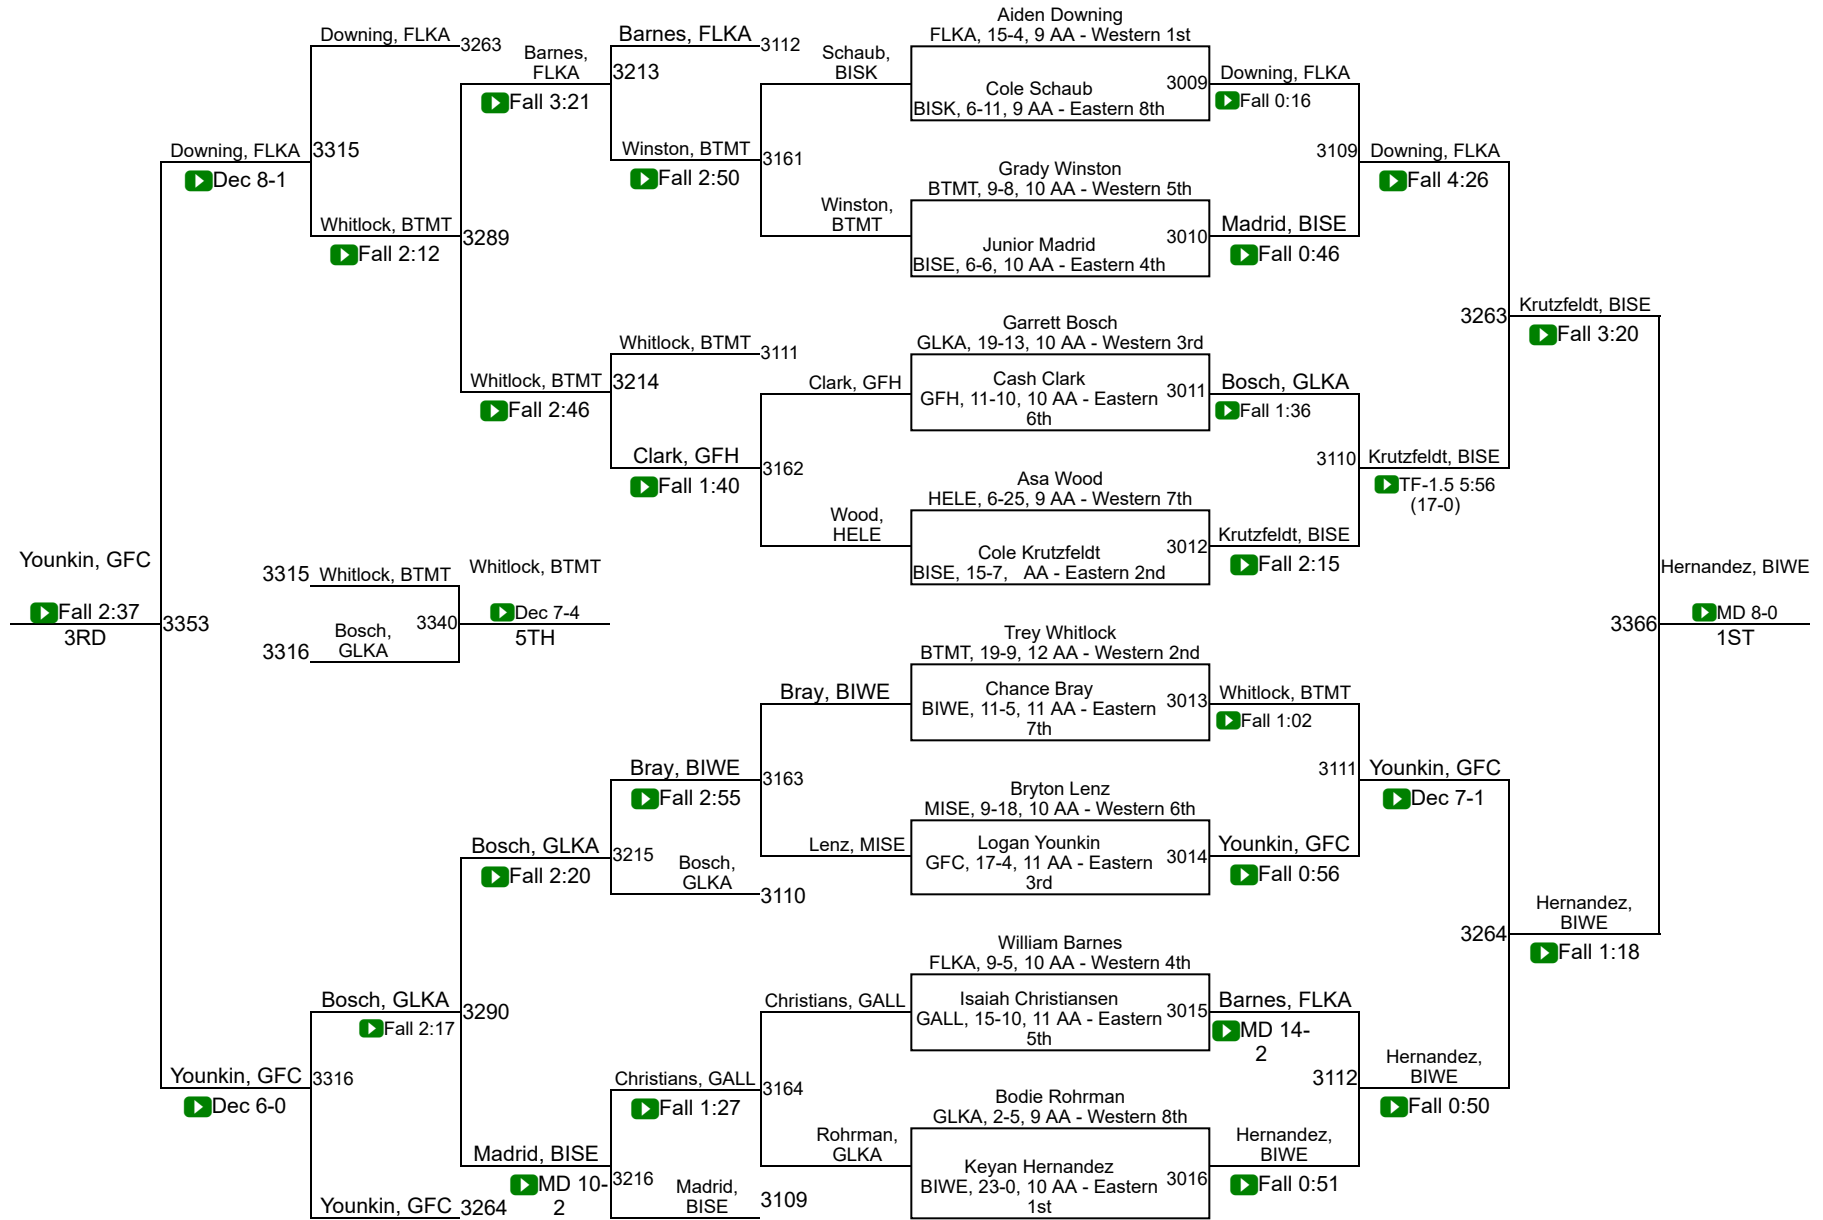

MHSA State Championships

AA - 113