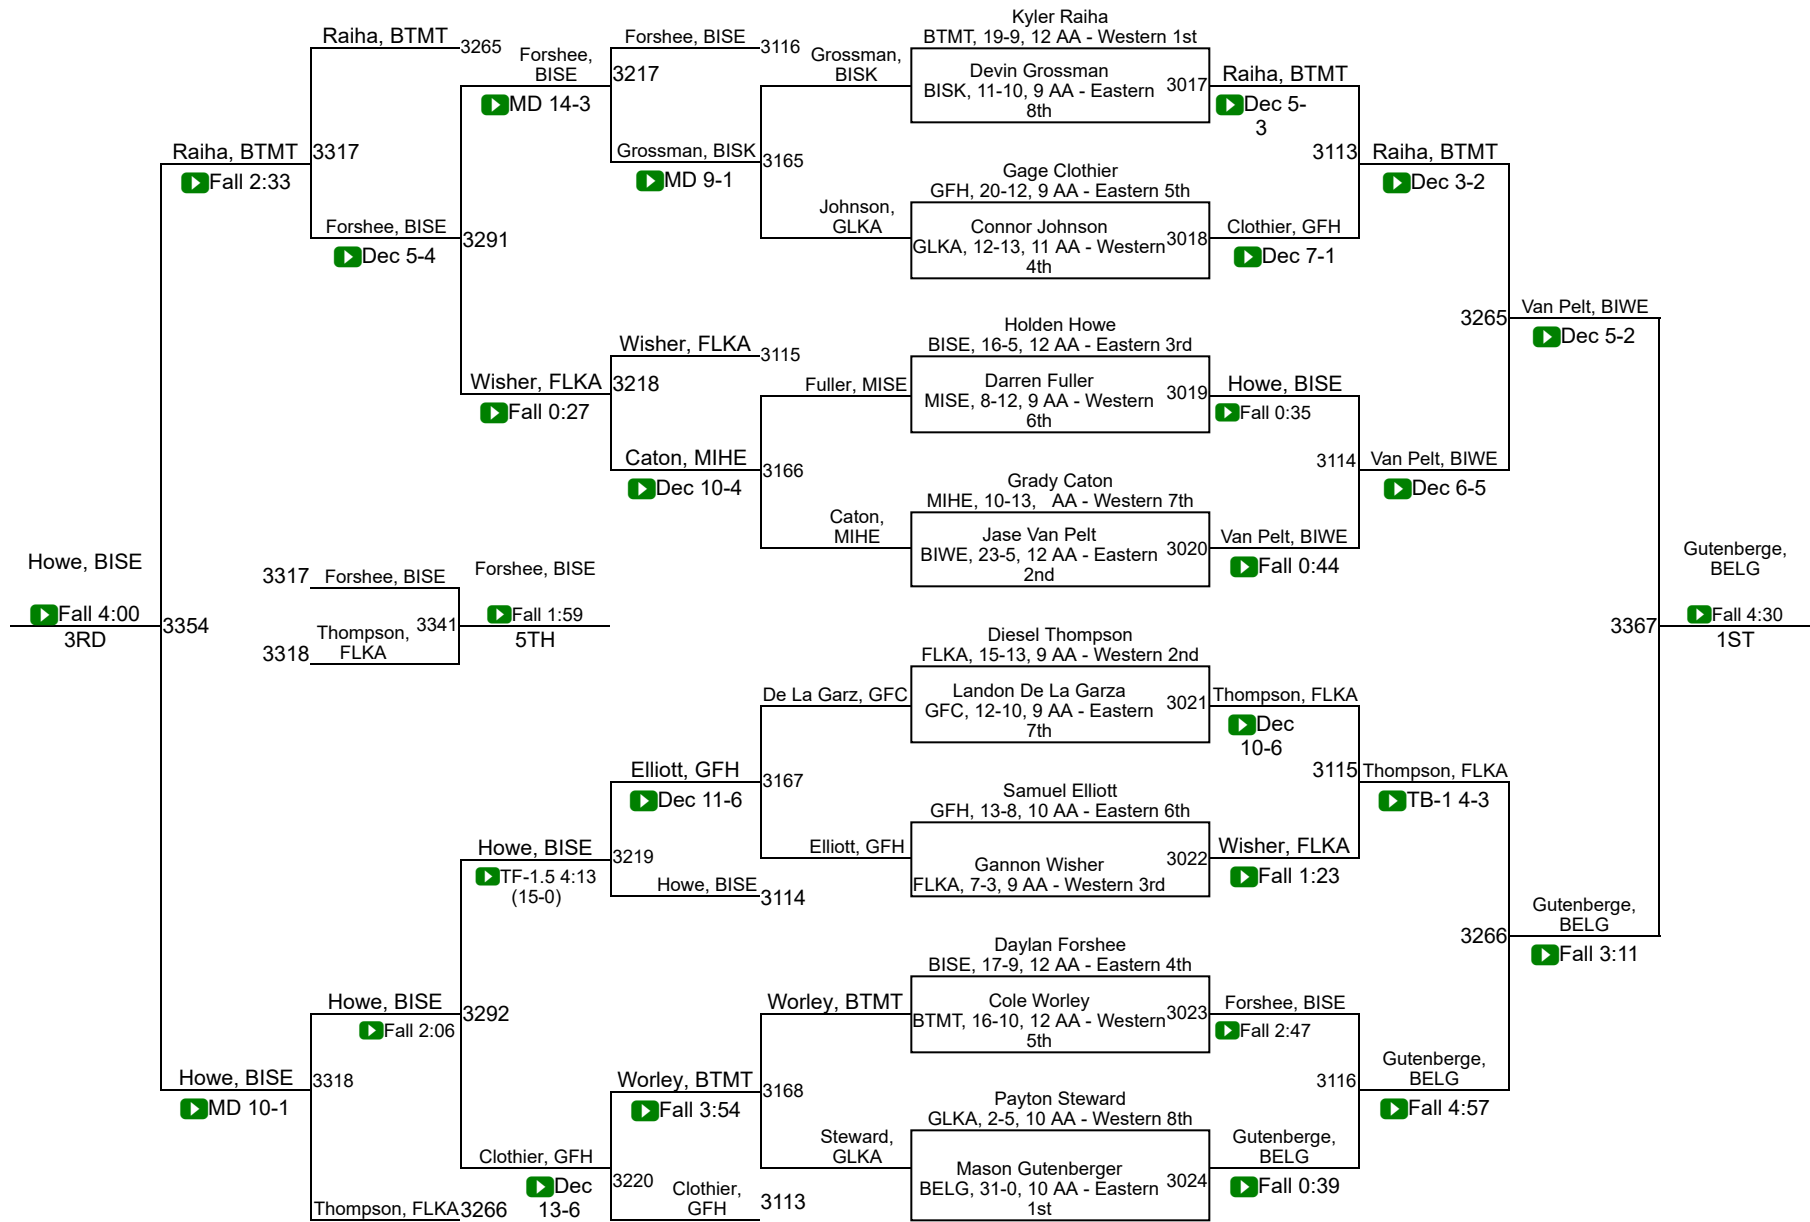

MHSA State Championships

AA - 120