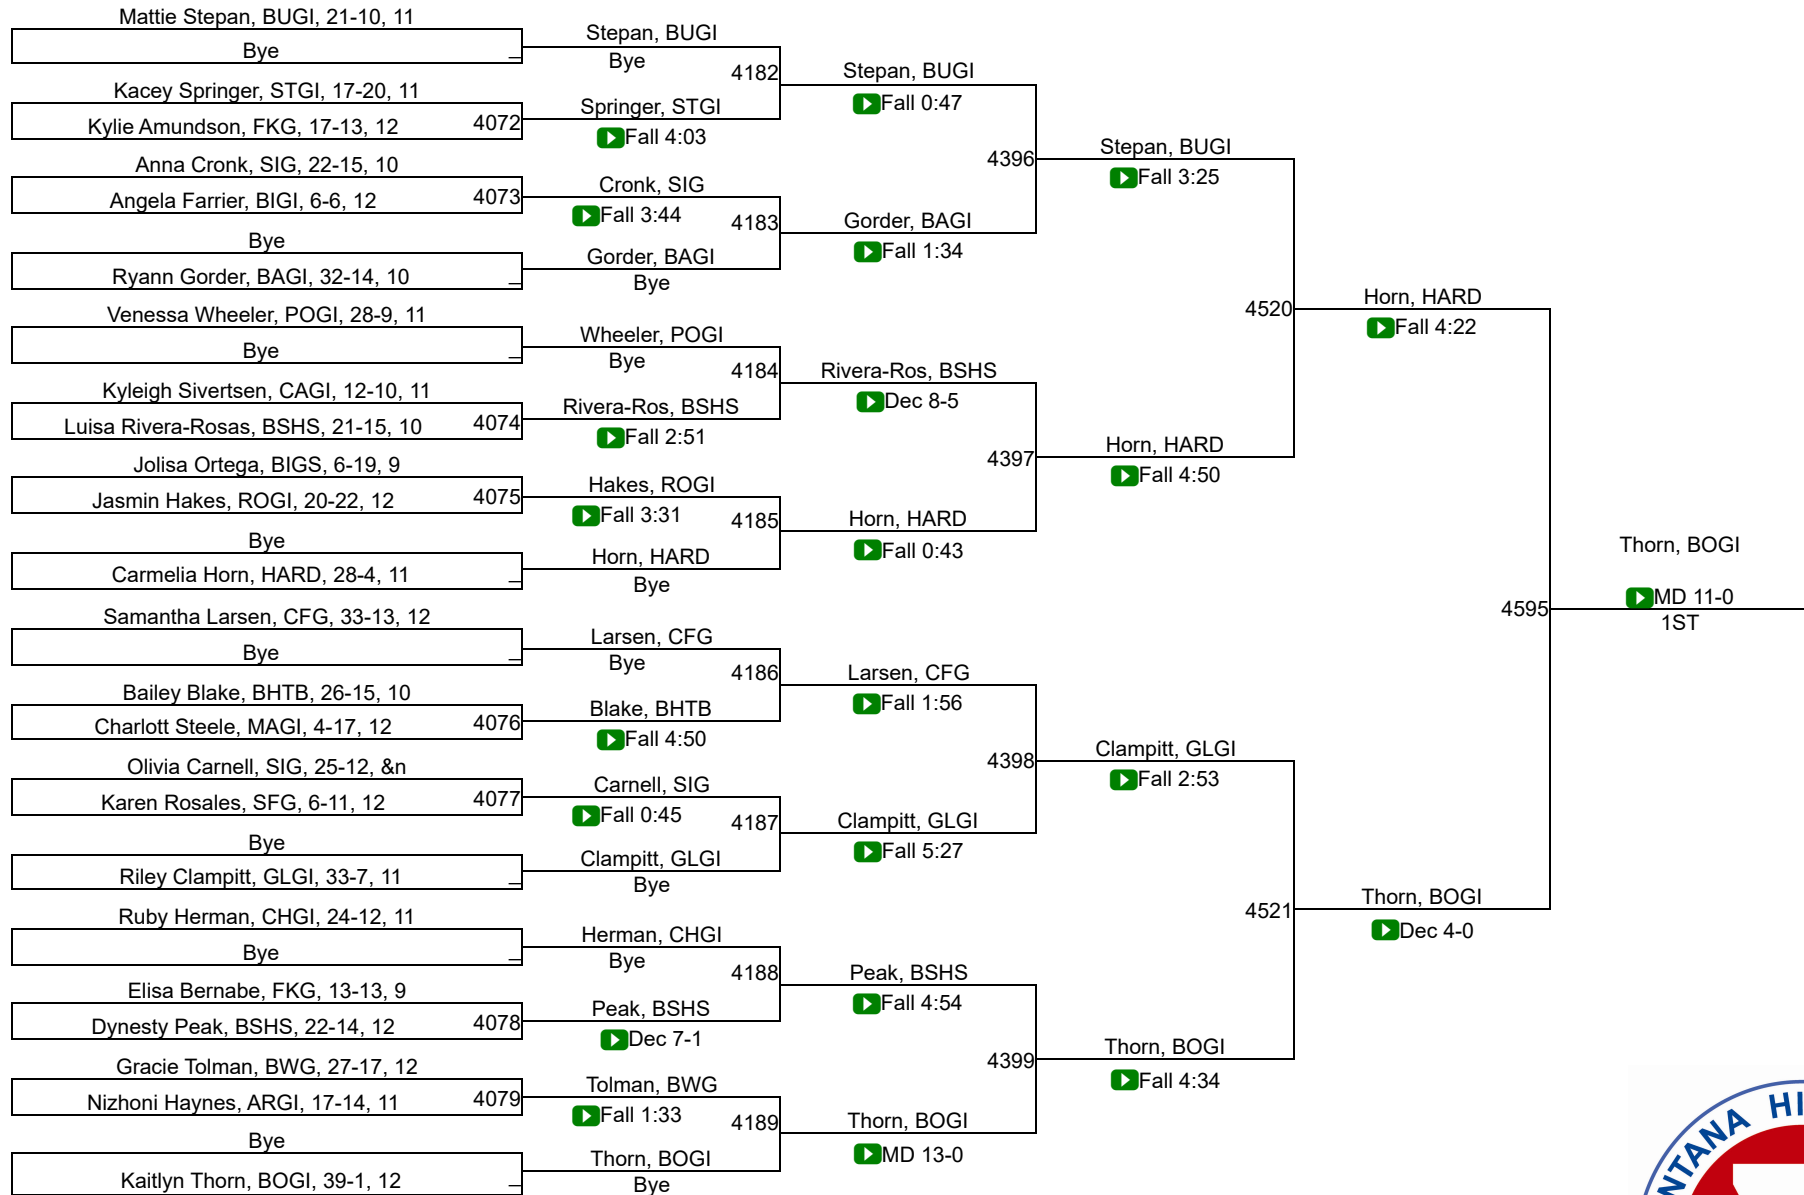

2024-25 MHSА State Championships

G - 145