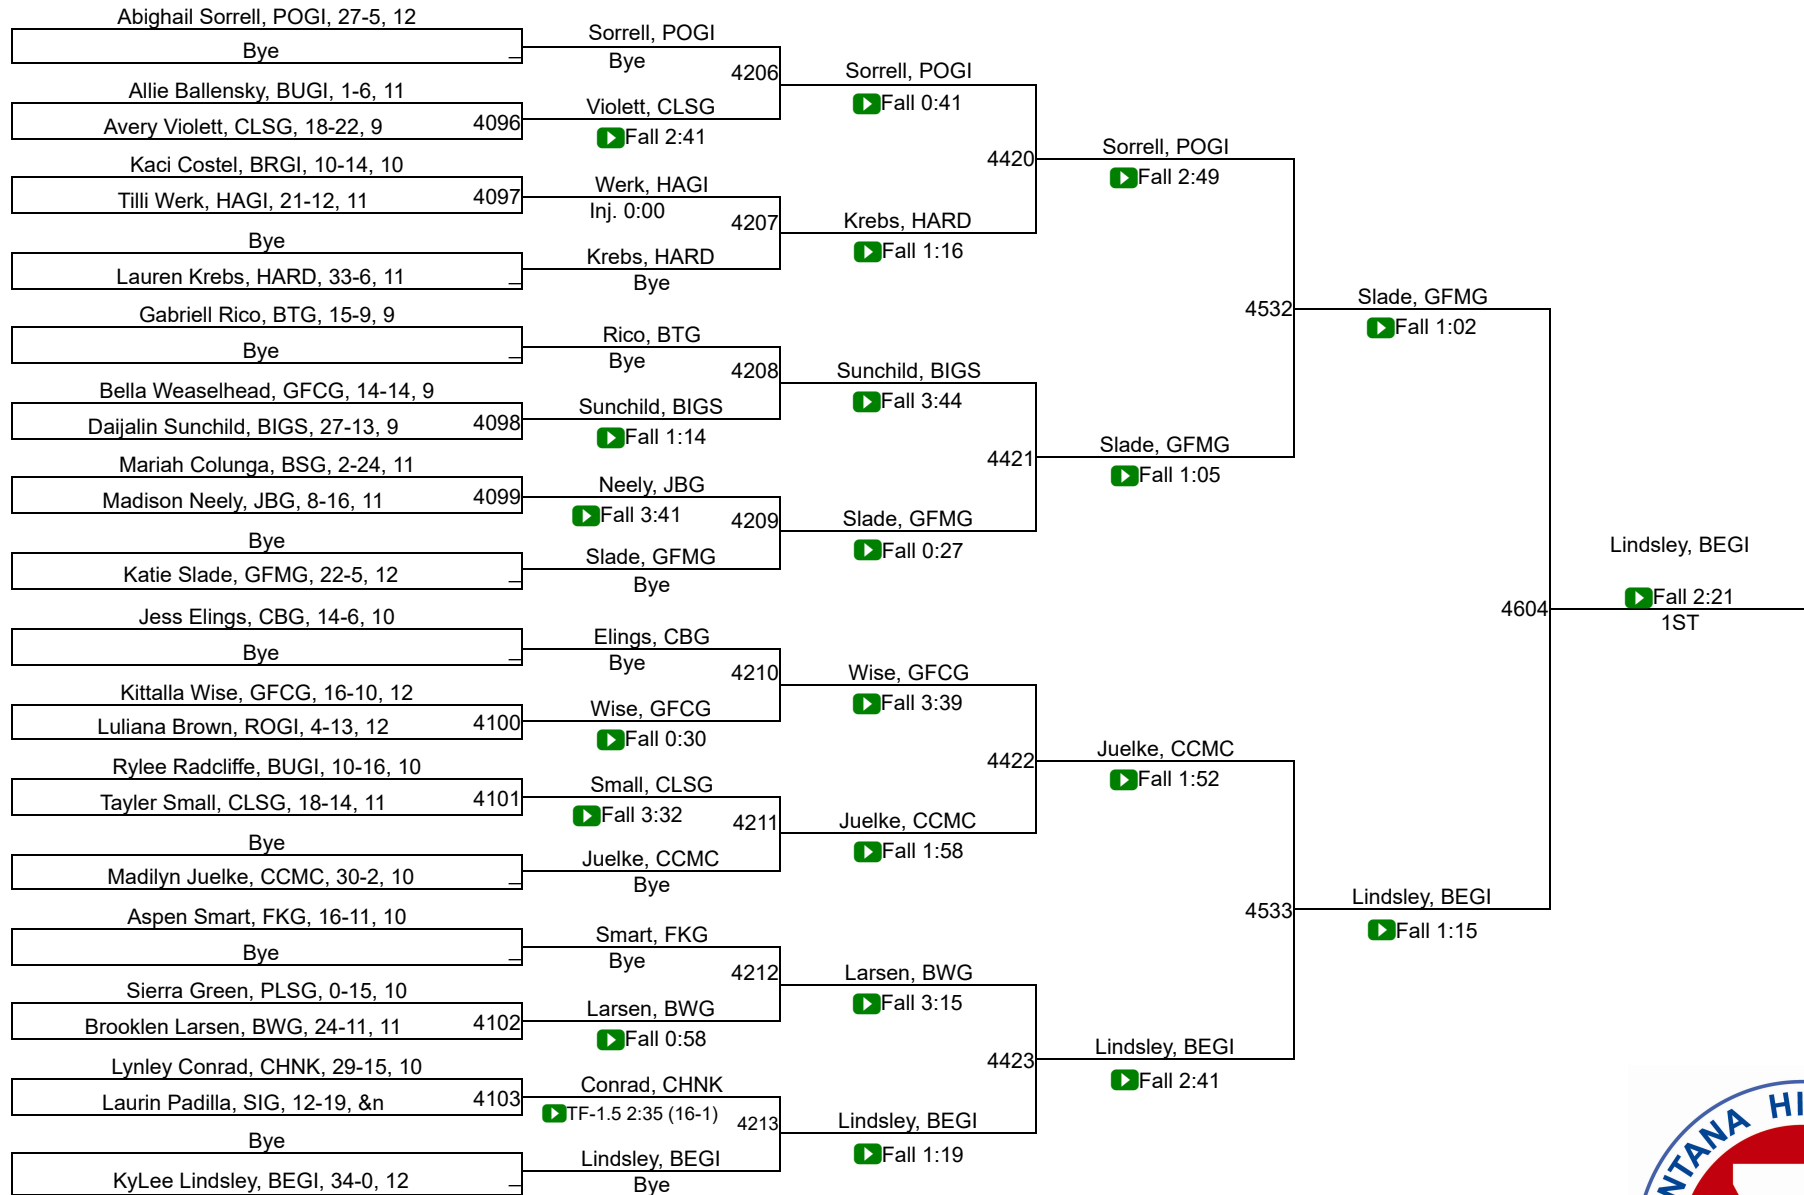

Girls Team Scores

1	Billings Senior High School Girls	241.0
2	Custer Co. (Miles City) Girls	176.0
3	Ronan Girls	145.5
4	Flathead (Kalispell) Girls	131.0
5	Billings Skyview Girls	107.5
6	Missoula Big Sky / Loyola Sacred Heart Girls	98.0
7	Baker Girls	96.5
8	Glacier (Kalispell) Girls	88.0
9	Cut Bank Girls	86.0
10	Hardin Girls	77.5
11	Billings West Girls	65.0
12	Glasgow Girls	58.0
13	Poplar Girls	55.0
14	Belgrade Girls	54.0
14	Lockwood Girls	54.0
16	Great Falls Cmr Girls	48.5
17	Browning Girls	48.0
17	Harlem Girls	48.0
19	Chinook Girls	47.5
20	Helena Capital Girls	46.5
21	Columbus Girls	43.5
22	Anaconda Girls	43.0
23	Columbia Falls Girls	42.0
23	Simms Girls	42.0
25	Havre Girls	41.5
26	Conrad Girls	39.0

27	Fergus (Lewistown)/Hobson Girls	37.0
27	Polson Girls	37.0
29	Great Falls / Msdb Girls	35.0
30	Beaverhead Co. (Dillon) / Twin Bridges / Sheridan Girls	32.0
30	Butte Girls	32.0
32	Wolf Point Girls	31.0
33	Big Sandy Girls	30.0
33	Missoula Hellgate Girls	30.0
33	Powell Co. (Deer Lodge) Girls	30.0
36	Bozeman Girls	28.0
36	Frenchtown Girls	28.0
38	St. Ignatius Girls	26.0
39	Fort Benton Girls	24.0
39	Malta Girls	24.0
39	Manhattan Girls	24.0
42	Billings Central/Joliet Girls	23.5
43	Powder River Co. (Broadus) Girls	23.0
44	Shepherd Girls	22.0
45	Arlee Girls	21.0
46	Colstrip Girls	18.0
46	Laurel Girls	18.0
48	Choteau Girls	16.5
49	Shelby Girls	14.0
49	Sidney / Fairview Girls	14.0
49	Whitehall/Harrison Girls	14.0
52	Helena Girls	13.0
52	Huntley Project (Worden) Girls	13.0
52	Stevensville Girls	13.0
55	Jefferson (Boulder) Girls	12.0
56	Fairfield Girls	9.0

G - 170

G - 170

2024-25 MHSА State Championships

G - 190

G-190

2024-25 MHSА State Championships

G - 235