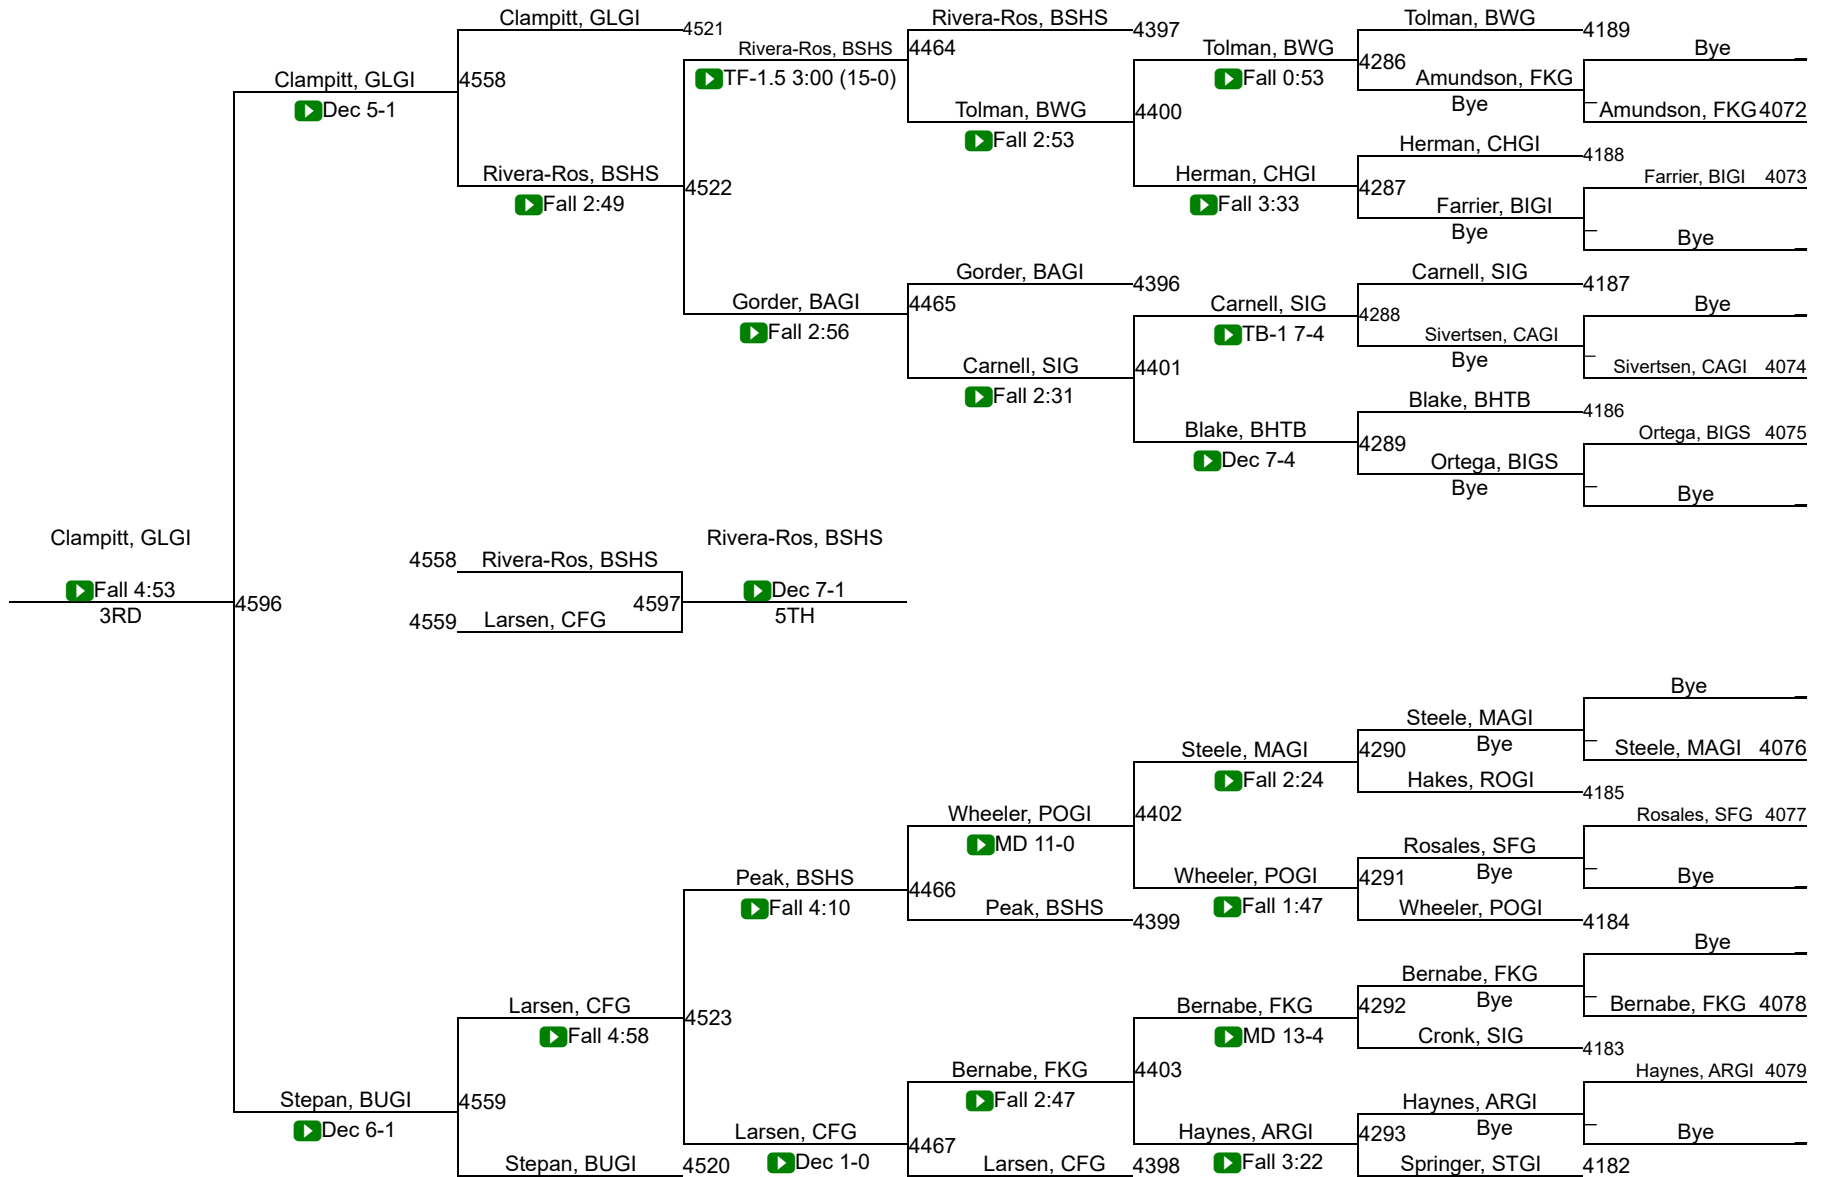

Girls Team Scores

1	Billings Senior High School Girls	241.0
2	Custer Co. (Miles City) Girls	176.0
3	Ronan Girls	145.5
4	Flathead (Kalispell) Girls	131.0
5	Billings Skyview Girls	107.5
6	Missoula Big Sky / Loyola Sacred Heart Girls	98.0
7	Baker Girls	96.5
8	Glacier (Kalispell) Girls	88.0
9	Cut Bank Girls	86.0
10	Hardin Girls	77.5
11	Billings West Girls	65.0
12	Glasgow Girls	58.0
13	Poplar Girls	55.0
14	Belgrade Girls	54.0
14	Lockwood Girls	54.0
16	Great Falls Cmr Girls	48.5
17	Browning Girls	48.0
17	Harlem Girls	48.0
19	Chinook Girls	47.5
20	Helena Capital Girls	46.5
21	Columbus Girls	43.5
22	Anaconda Girls	43.0
23	Columbia Falls Girls	42.0
23	Simms Girls	42.0
25	Havre Girls	41.5
26	Conrad Girls	39.0

27	Fergus (Lewistown)/Hobson Girls	37.0
27	Polson Girls	37.0
29	Great Falls / Msdb Girls	35.0
30	Beaverhead Co. (Dillon) / Twin Bridges / Sheridan Girls	32.0
30	Butte Girls	32.0
32	Wolf Point Girls	31.0
33	Big Sandy Girls	30.0
33	Missoula Hellgate Girls	30.0
33	Powell Co. (Deer Lodge) Girls	30.0
36	Bozeman Girls	28.0
36	Frenchtown Girls	28.0
38	St. Ignatius Girls	26.0
39	Fort Benton Girls	24.0
39	Malta Girls	24.0
39	Manhattan Girls	24.0
42	Billings Central/Joliet Girls	23.5
43	Powder River Co. (Broadus) Girls	23.0
44	Shepherd Girls	22.0
45	Arlee Girls	21.0
46	Colstrip Girls	18.0
46	Laurel Girls	18.0
48	Choteau Girls	16.5
49	Shelby Girls	14.0
49	Sidney / Fairview Girls	14.0
49	Whitehall/Harrison Girls	14.0
52	Helena Girls	13.0
52	Huntley Project (Worden) Girls	13.0
52	Stevensville Girls	13.0
55	Jefferson (Boulder) Girls	12.0
56	Fairfield Girls	9.0

G - 140

2024-25 MHSА State Championships

G - 145

G - 145

2024-25 MHSА State Championships

G - 155

G - 155

2024-25 MHSА State Championships