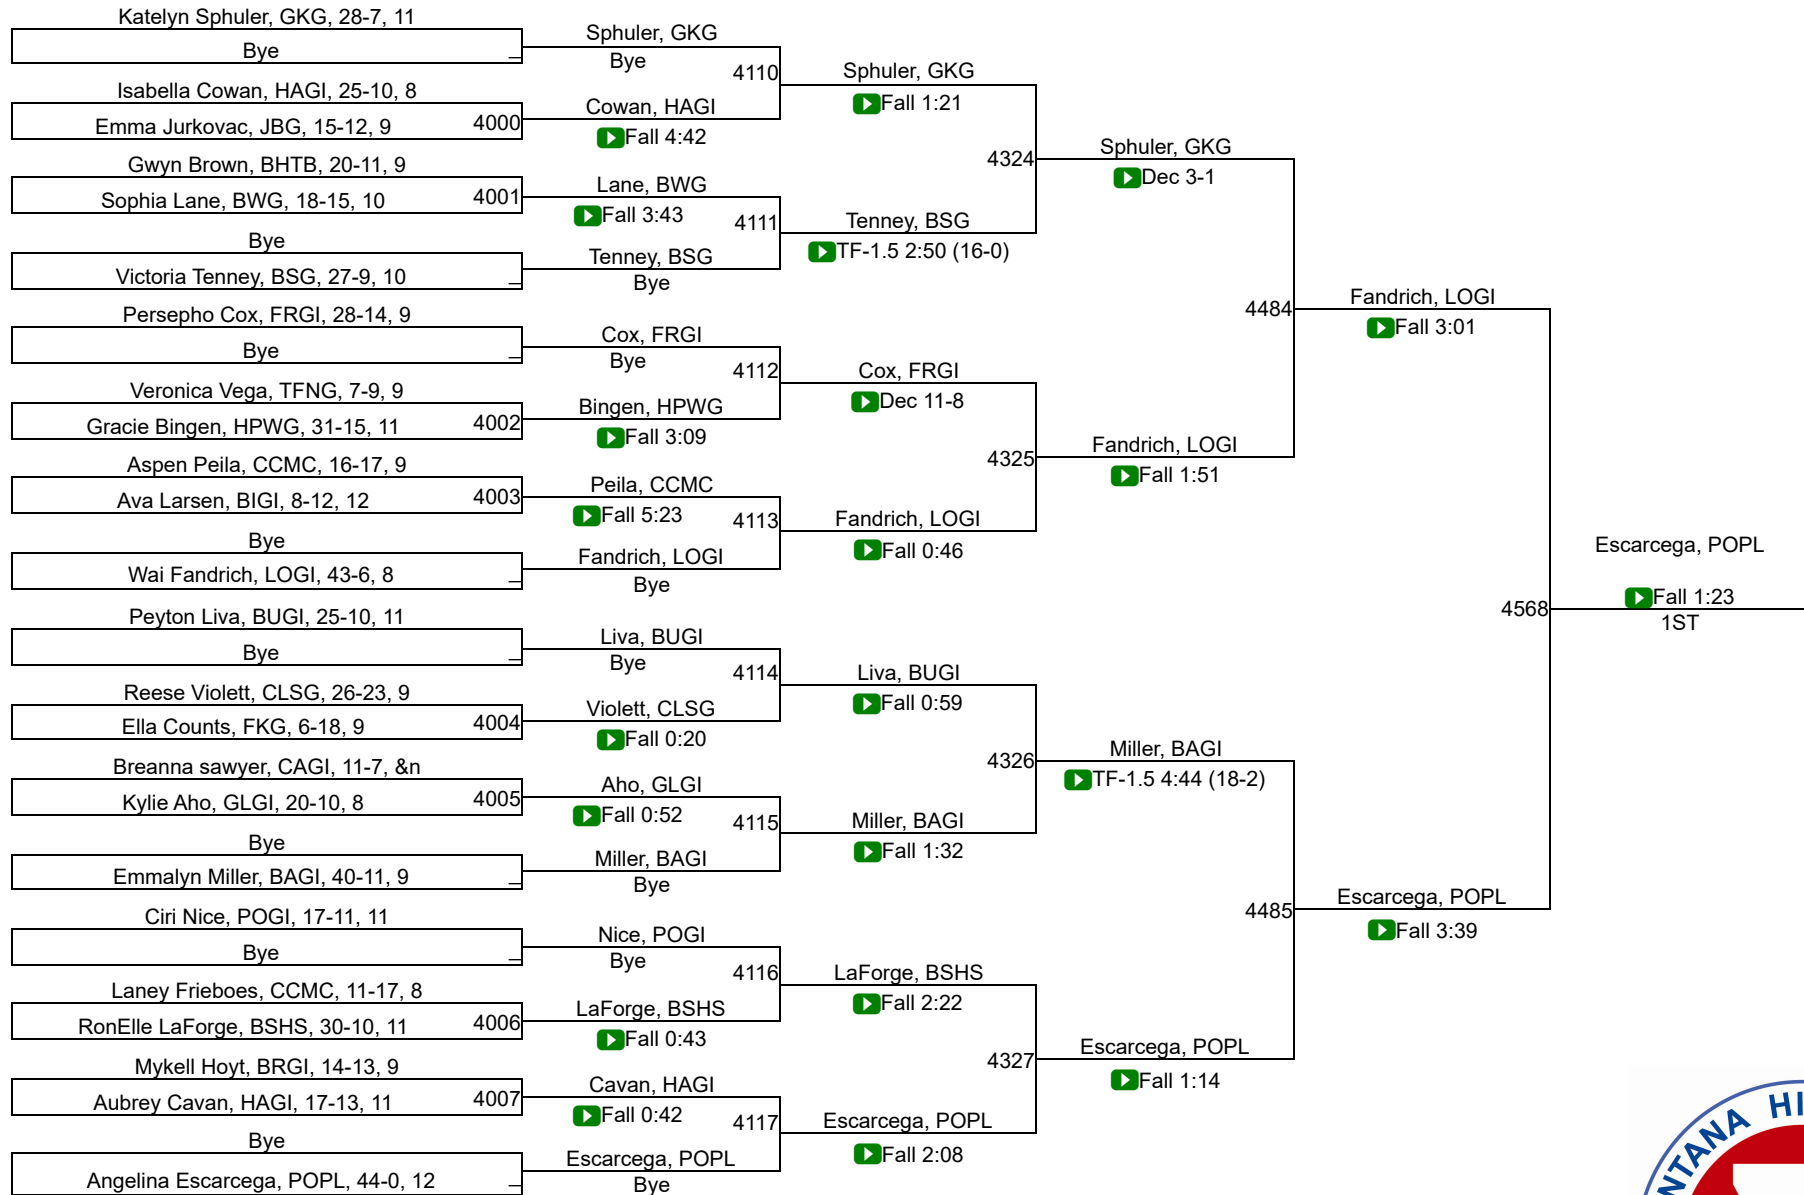

57	Chester-Joplin-Inverness Girls	8.0
58	Custer/Hysham Girls	7.0
59	Broadwater (Townsend) Girls	6.0
59	Corvallis Girls	6.0
59	Lincoln County (Eureka) Girls	6.0
59	Red Lodge/Belfry Girls	6.0
59	Roundup Girls	6.0
59	Whitefish Girls	6.0
65	Gallatin (Bozeman) Girls	5.0
65	Missoula Sentinel Girls	5.0
67	Great Falls Central Girls	4.0
68	Thompson Falls / Noxon Girls	3.0
69	Bigfork Girls	0.0
69	Butte Central Girls	0.0
69	Cascade Girls	0.0
69	Dawson Co. (Glendive) Girls	0.0
69	East Helena Girls	0.0
69	Park (Livingston)/Sweet Grass County (Big Timber) Girls	0.0
69	Plains / Hot Springs Girls	0.0
69	Plentywood Girls	0.0
69	Valier Girls	0.0

2024-25 MHSА State Championships

G - 100