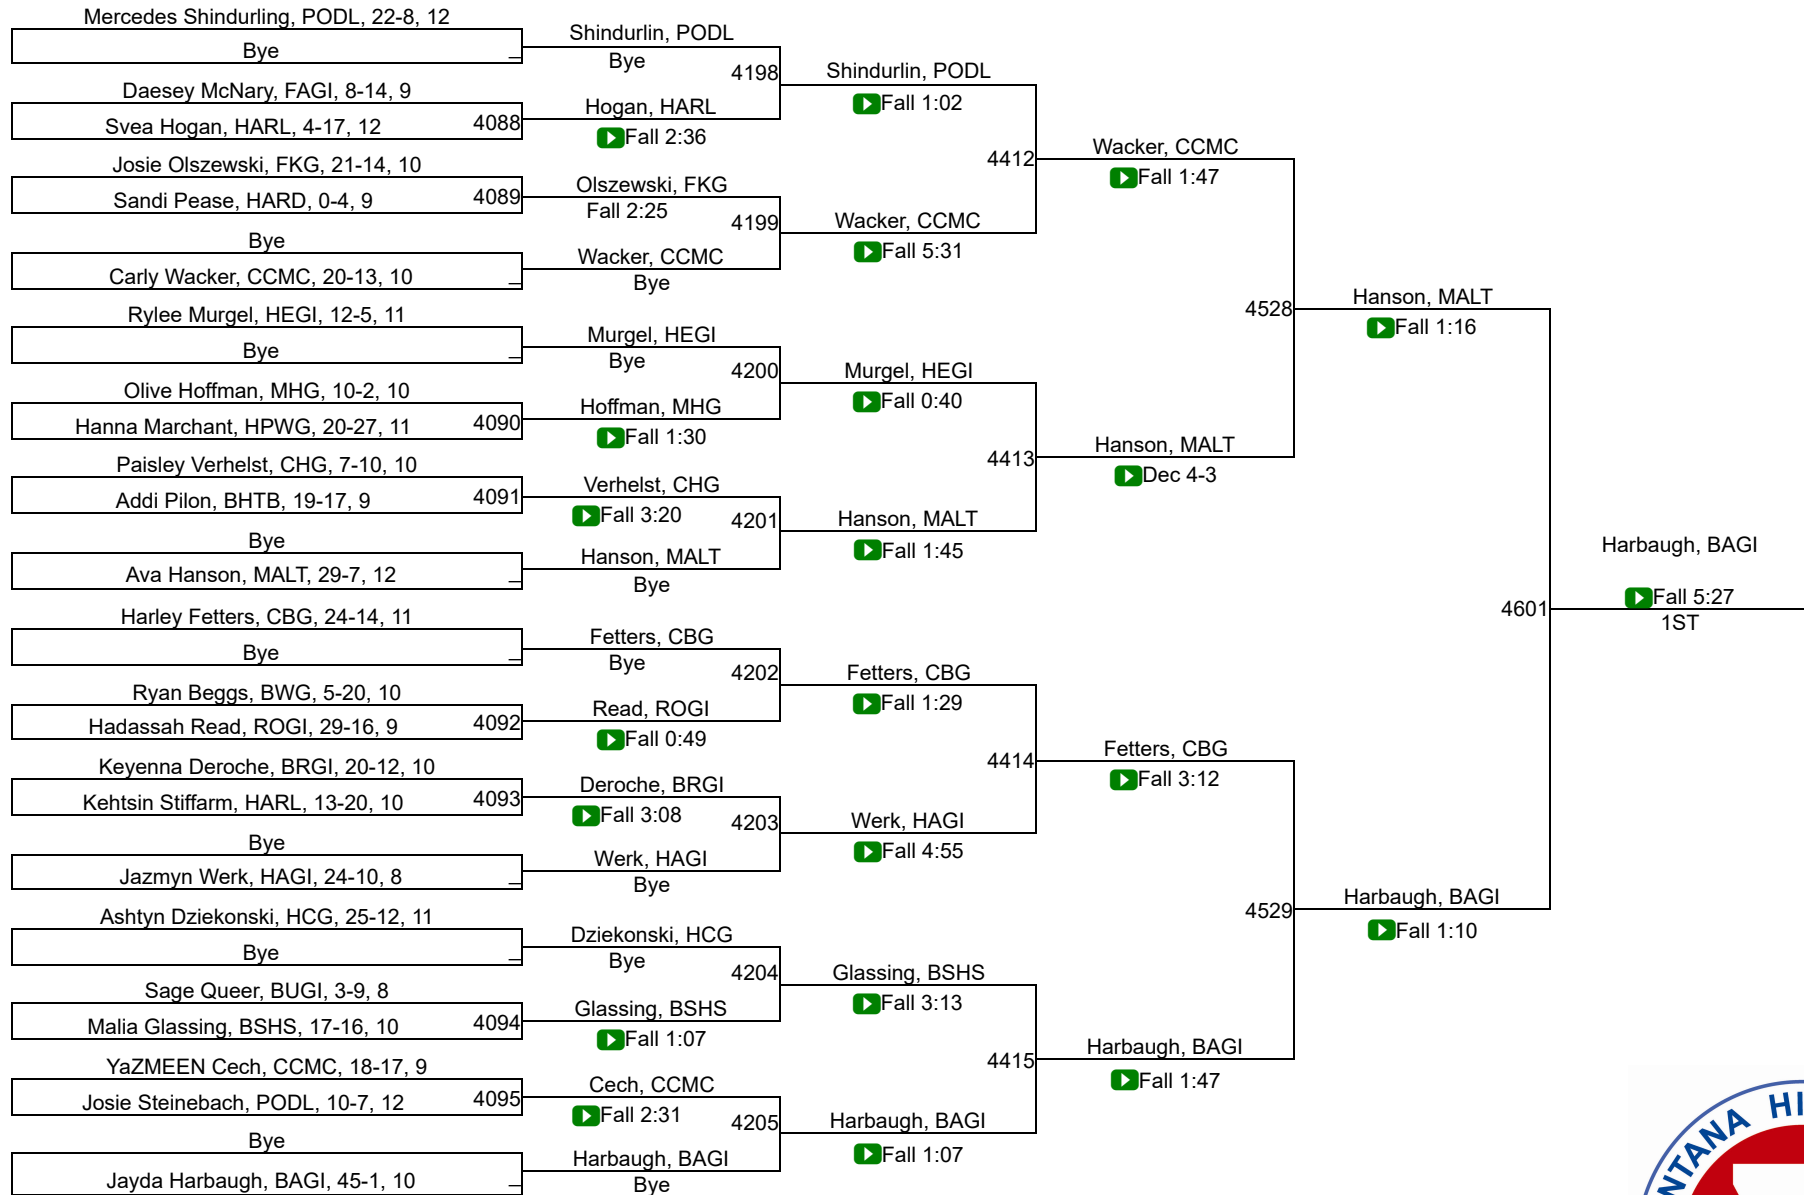

2024-25 MHSА State Championships

G - 170