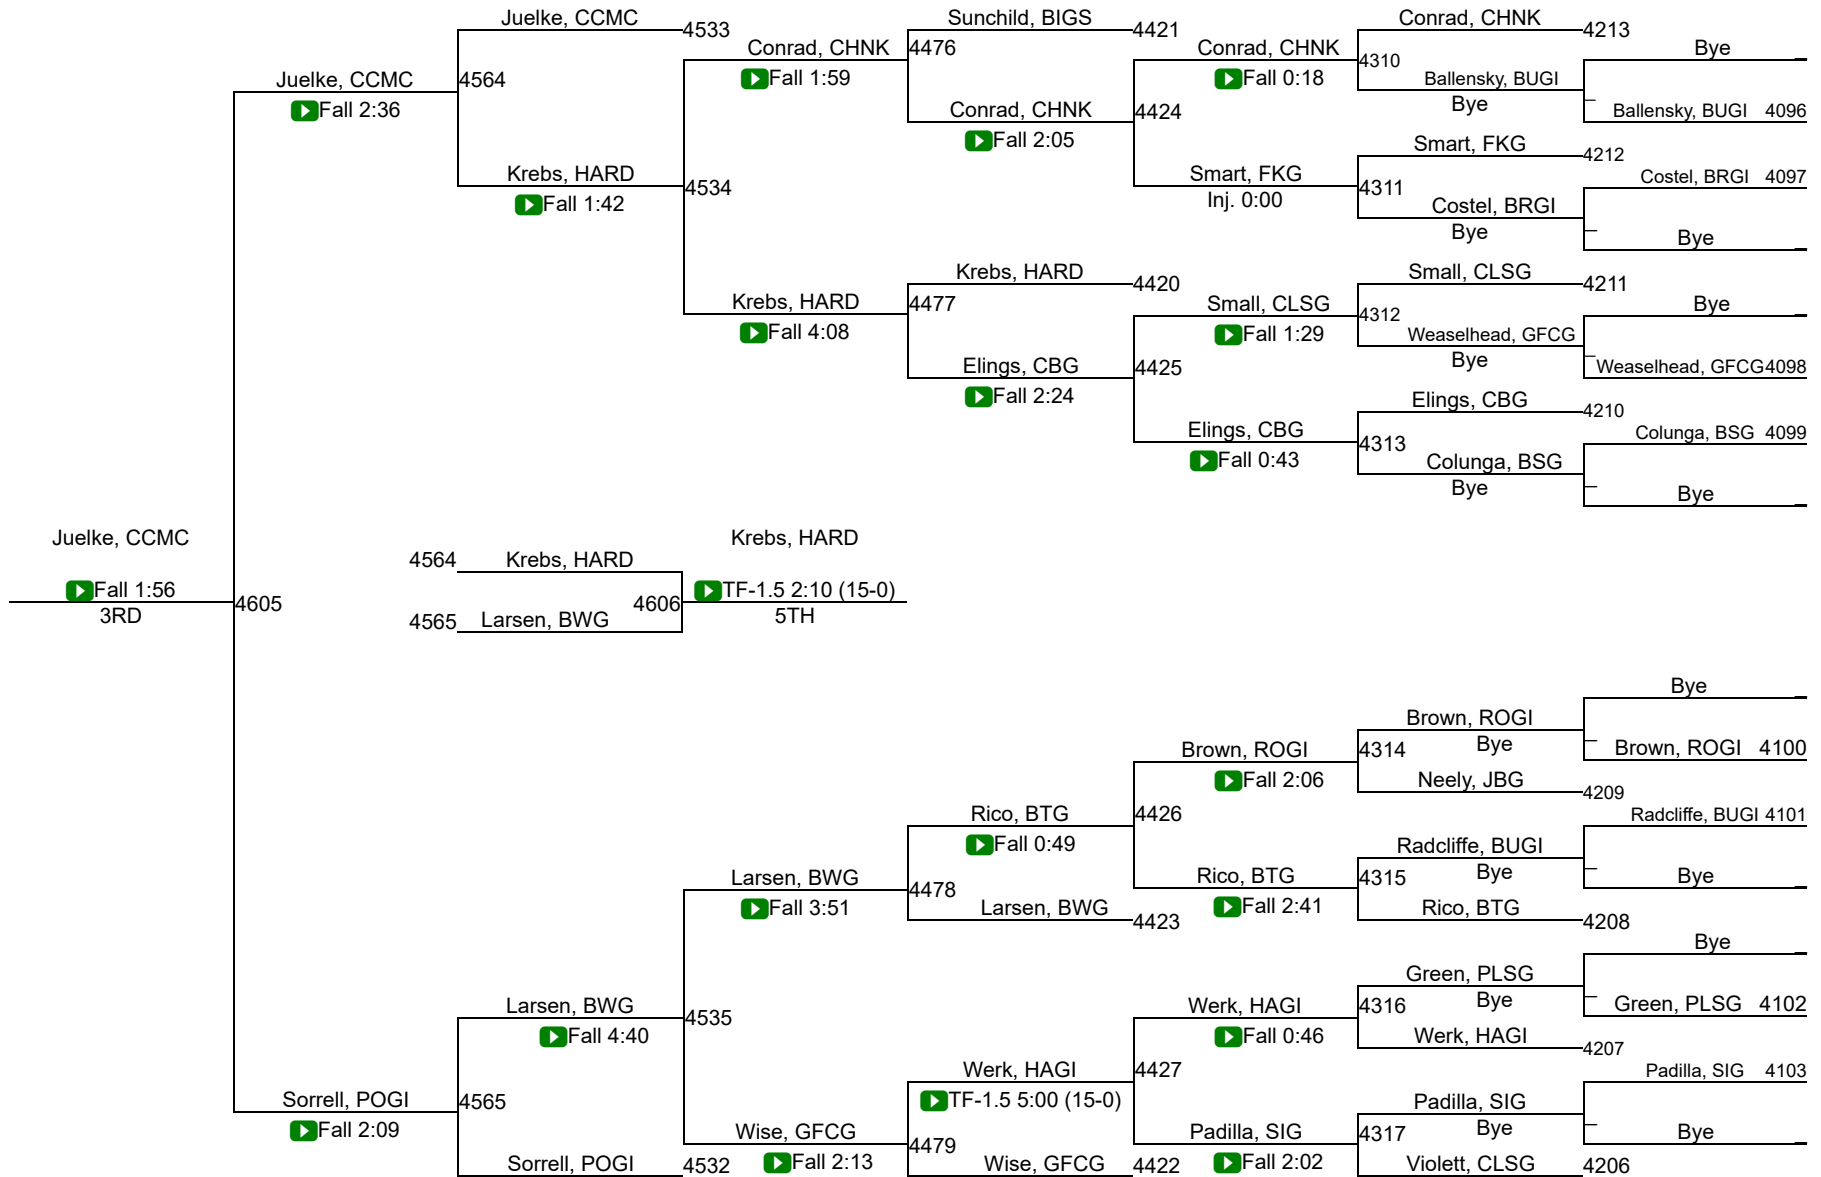

Girls Team Scores

1	Billings Senior High School Girls	241.0
2	Custer Co. (Miles City) Girls	176.0
3	Ronan Girls	145.5
4	Flathead (Kalispell) Girls	131.0
5	Billings Skyview Girls	107.5
6	Missoula Big Sky / Loyola Sacred Heart Girls	98.0
7	Baker Girls	96.5
8	Glacier (Kalispell) Girls	88.0
9	Cut Bank Girls	86.0
10	Hardin Girls	77.5
11	Billings West Girls	65.0
12	Glasgow Girls	58.0
13	Poplar Girls	55.0
14	Belgrade Girls	54.0
14	Lockwood Girls	54.0
16	Great Falls Cmr Girls	48.5
17	Browning Girls	48.0
17	Harlem Girls	48.0
19	Chinook Girls	47.5
20	Helena Capital Girls	46.5
21	Columbus Girls	43.5
22	Anaconda Girls	43.0
23	Columbia Falls Girls	42.0
23	Simms Girls	42.0
25	Havre Girls	41.5
26	Conrad Girls	39.0

27	Fergus (Lewistown)/Hobson Girls	37.0
27	Polson Girls	37.0
29	Great Falls / Msdb Girls	35.0
30	Beaverhead Co. (Dillon) / Twin Bridges / Sheridan Girls	32.0
30	Butte Girls	32.0
32	Wolf Point Girls	31.0
33	Big Sandy Girls	30.0
33	Missoula Hellgate Girls	30.0
33	Powell Co. (Deer Lodge) Girls	30.0
36	Bozeman Girls	28.0
36	Frenchtown Girls	28.0
38	St. Ignatius Girls	26.0
39	Fort Benton Girls	24.0
39	Malta Girls	24.0
39	Manhattan Girls	24.0
42	Billings Central/Joliet Girls	23.5
43	Powder River Co. (Broadus) Girls	23.0
44	Shepherd Girls	22.0
45	Arlee Girls	21.0
46	Colstrip Girls	18.0
46	Laurel Girls	18.0
48	Choteau Girls	16.5
49	Shelby Girls	14.0
49	Sidney / Fairview Girls	14.0
49	Whitehall/Harrison Girls	14.0
52	Helena Girls	13.0
52	Huntley Project (Worden) Girls	13.0
52	Stevensville Girls	13.0
55	Jefferson (Boulder) Girls	12.0
56	Fairfield Girls	9.0

G - 170

G - 170

2024-25 MHSА State Championships

G - 190

G-190

2024-25 MHSА State Championships

G - 235