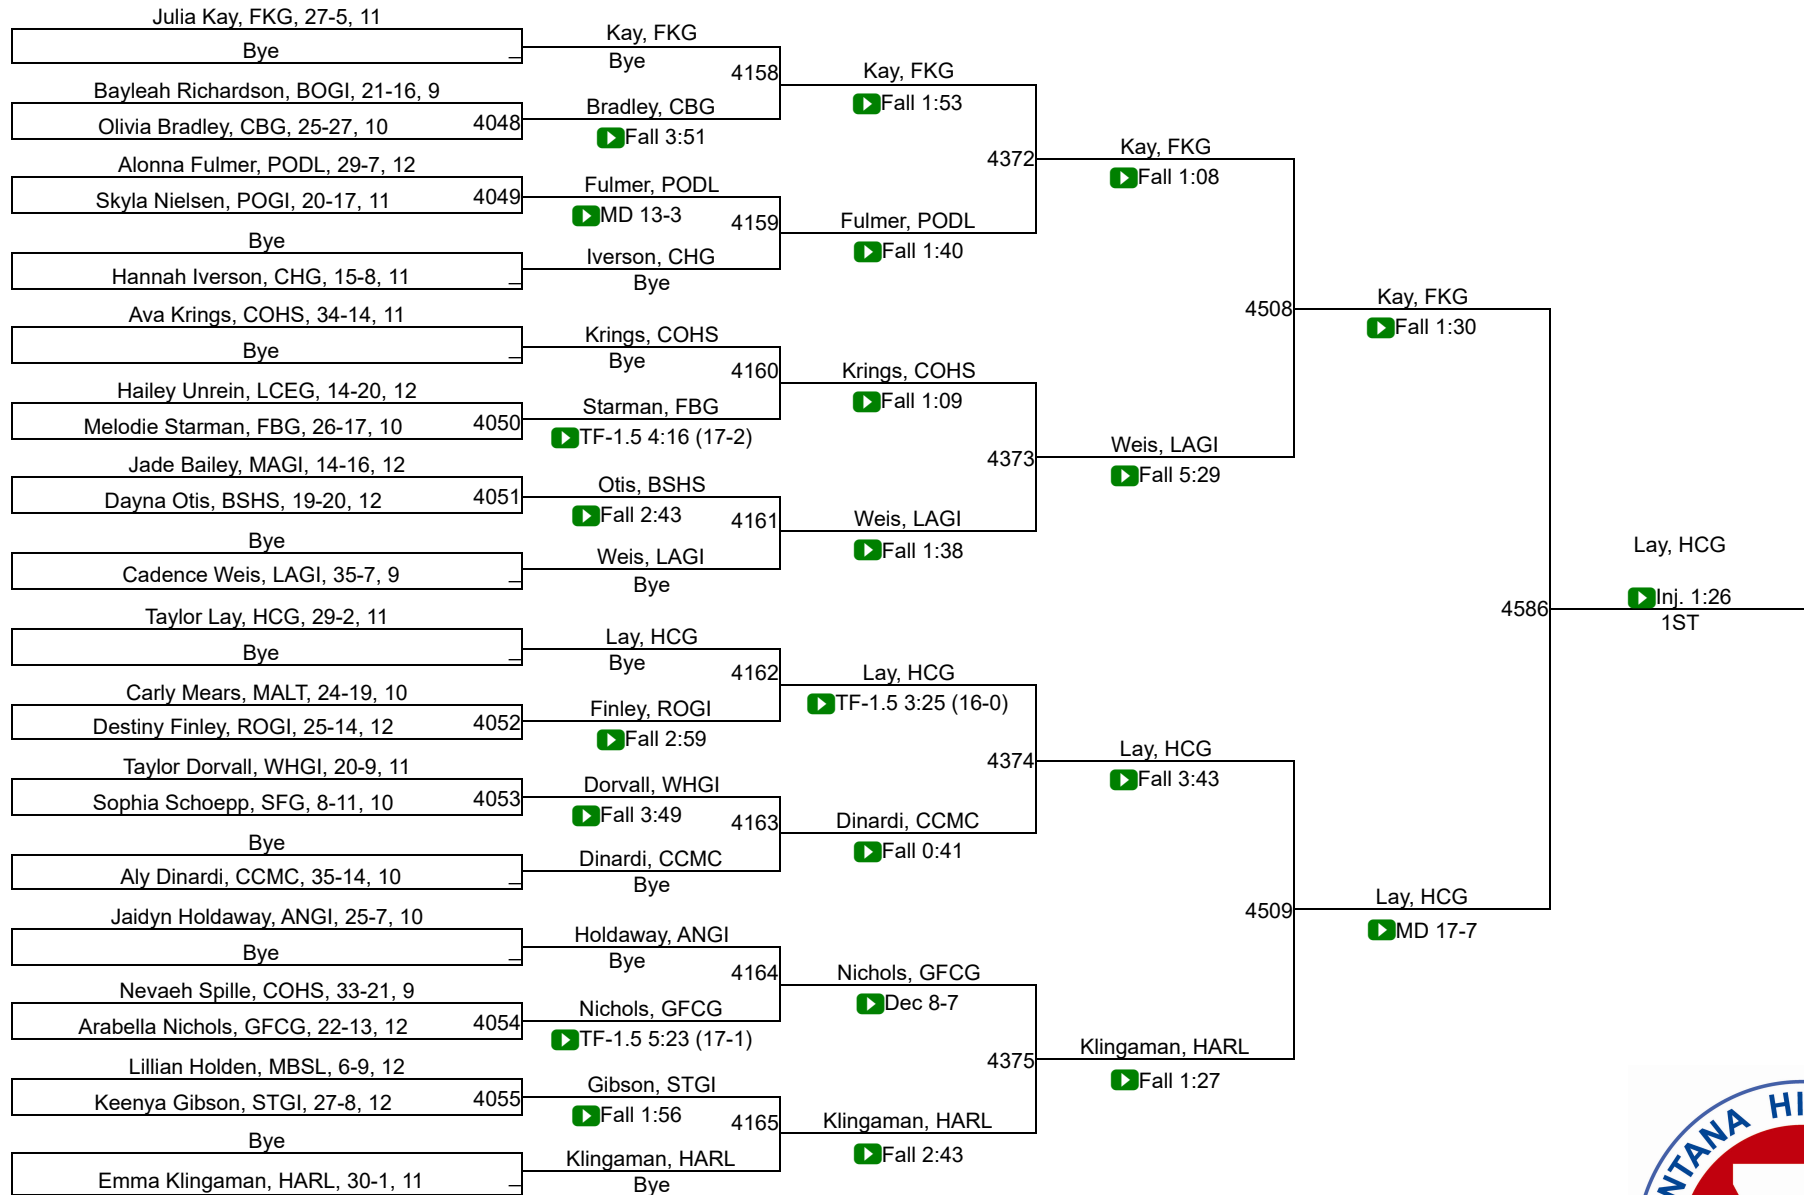

2024-25 MHSА State Championships

G - 130