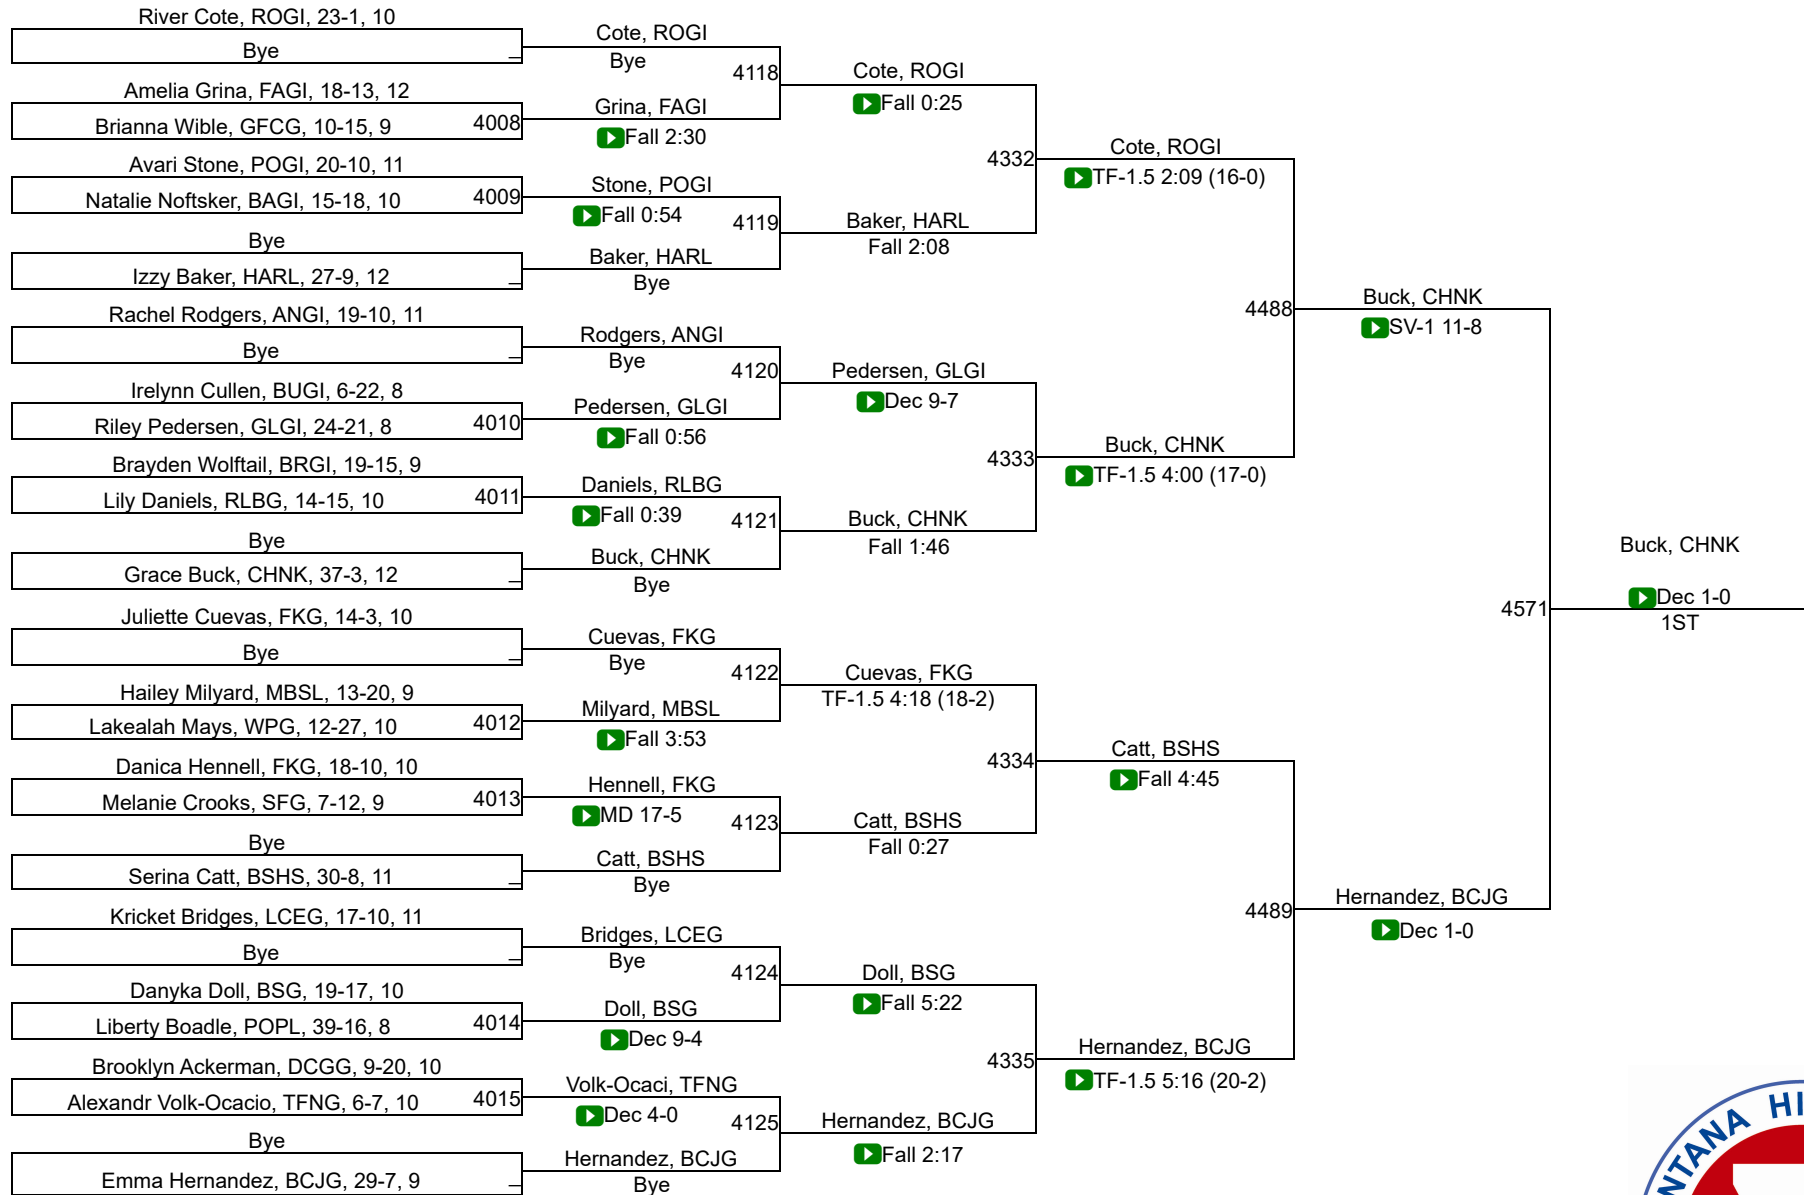

2024-25 MHSА State Championships

G - 105