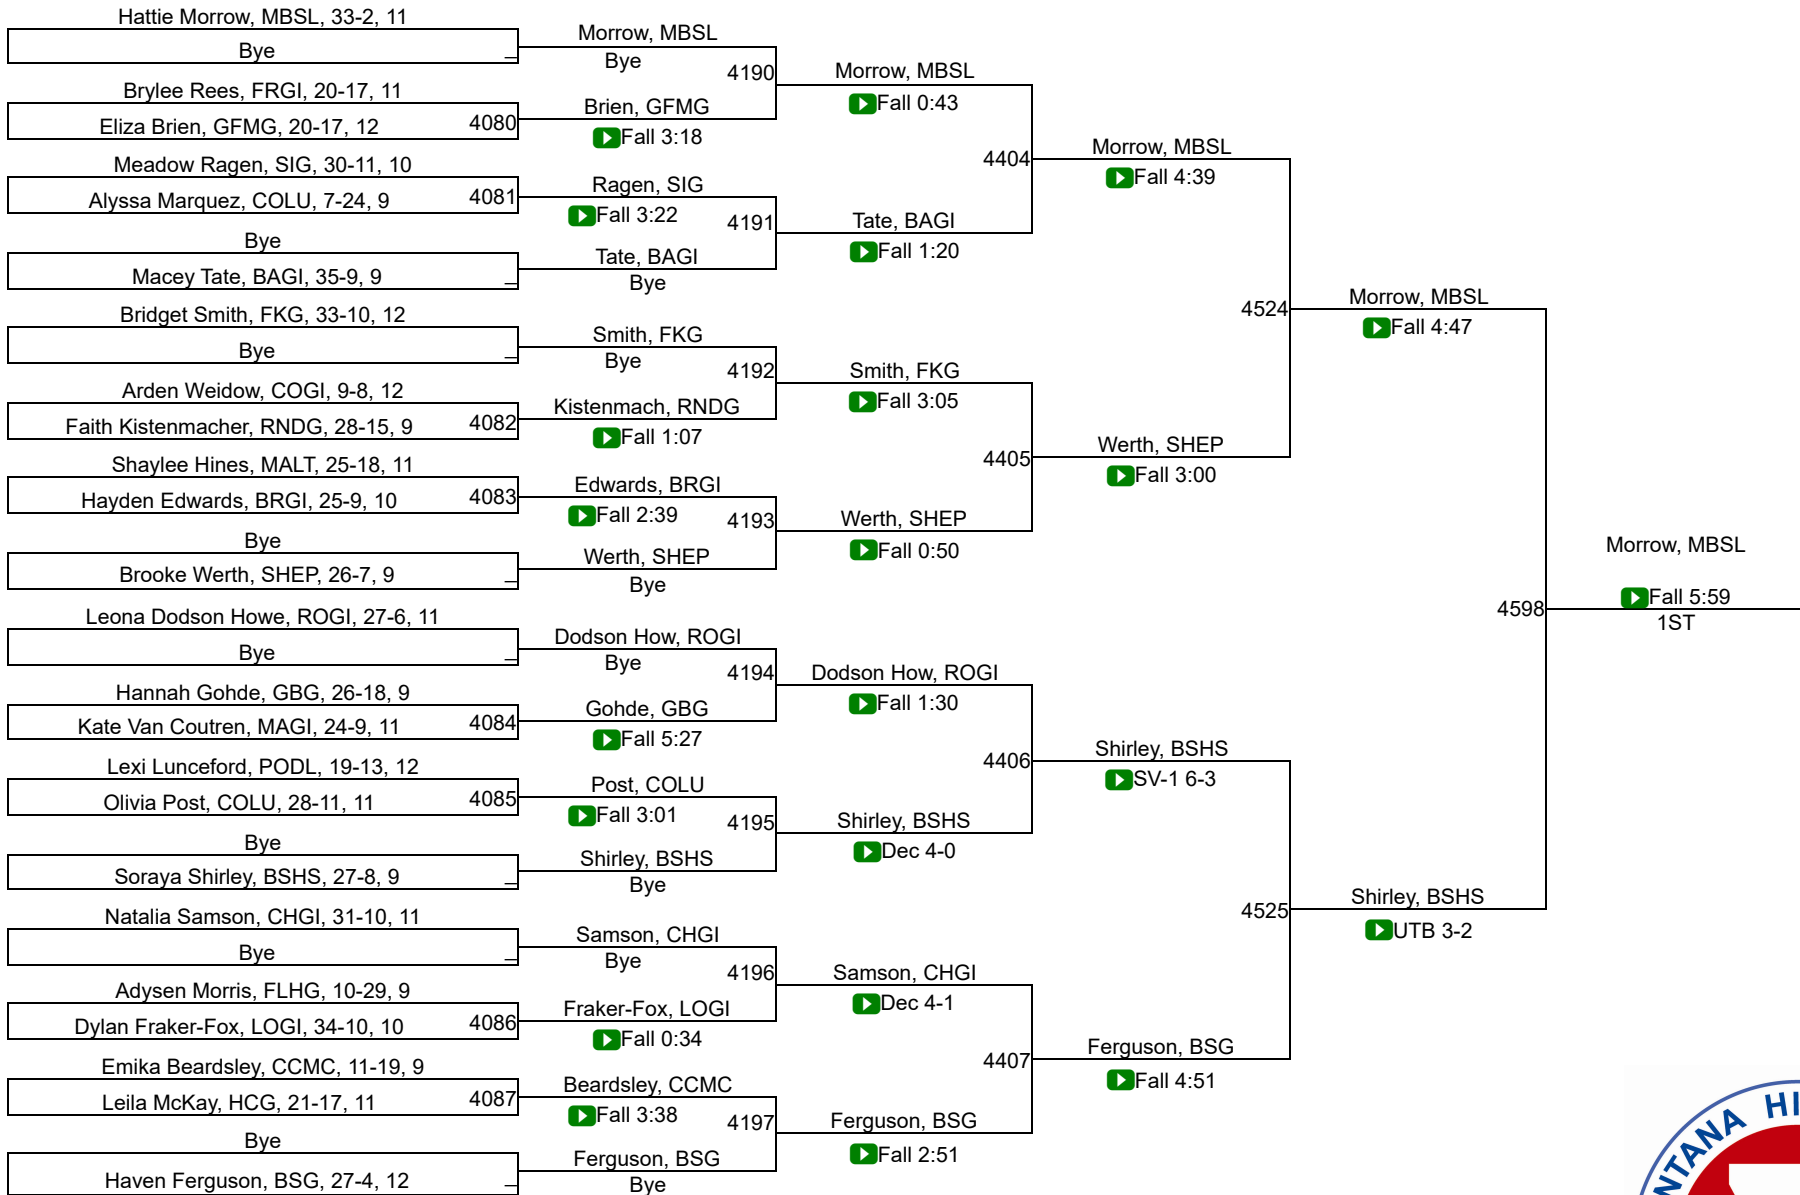

G - 140

2024-25 MHSА State Championships

G - 145

G - 145

2024-25 MHSА State Championships

G - 155

G - 155

2024-25 MHSА State Championships