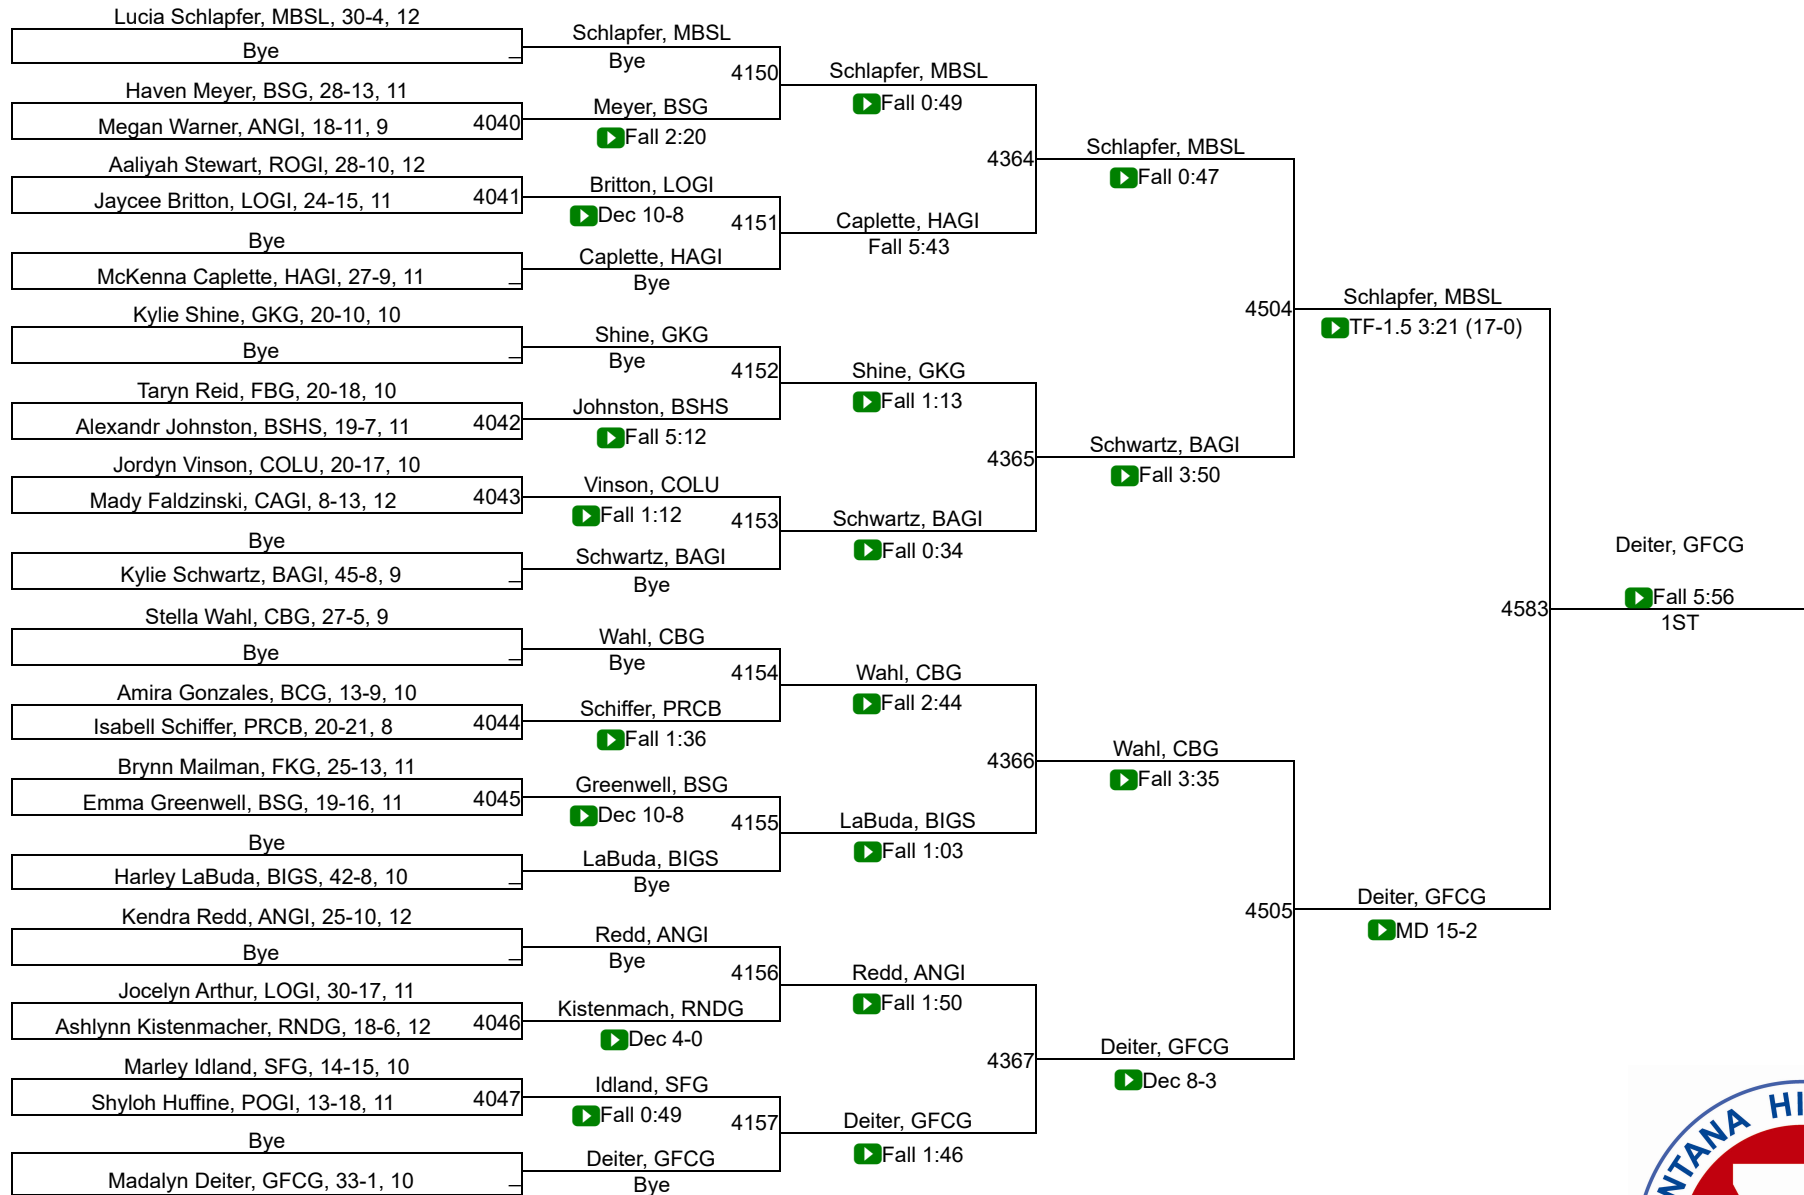

27	Fergus (Lewistown)/Hobson Girls	37.0
27	Polson Girls	37.0
29	Great Falls / Msdb Girls	35.0
30	Beaverhead Co. (Dillon) / Twin Bridges / Sheridan Girls	32.0
30	Butte Girls	32.0
32	Wolf Point Girls	31.0
33	Big Sandy Girls	30.0
33	Missoula Hellgate Girls	30.0
33	Powell Co. (Deer Lodge) Girls	30.0
36	Bozeman Girls	28.0
36	Frenchtown Girls	28.0
38	St. Ignatius Girls	26.0
39	Fort Benton Girls	24.0
39	Malta Girls	24.0
39	Manhattan Girls	24.0
42	Billings Central/Joliet Girls	23.5
43	Powder River Co. (Broadus) Girls	23.0
44	Shepherd Girls	22.0
45	Arlee Girls	21.0
46	Colstrip Girls	18.0
46	Laurel Girls	18.0
48	Choteau Girls	16.5
49	Shelby Girls	14.0
49	Sidney / Fairview Girls	14.0
49	Whitehall/Harrison Girls	14.0
52	Helena Girls	13.0
52	Huntley Project (Worden) Girls	13.0
52	Stevensville Girls	13.0
55	Jefferson (Boulder) Girls	12.0
56	Fairfield Girls	9.0

G-110

2024-25 MHSА State Championships

G - 115

G - 115

2024-25 MHSА State Championships

G-120

2024-25 MHSА State Championships

G - 125