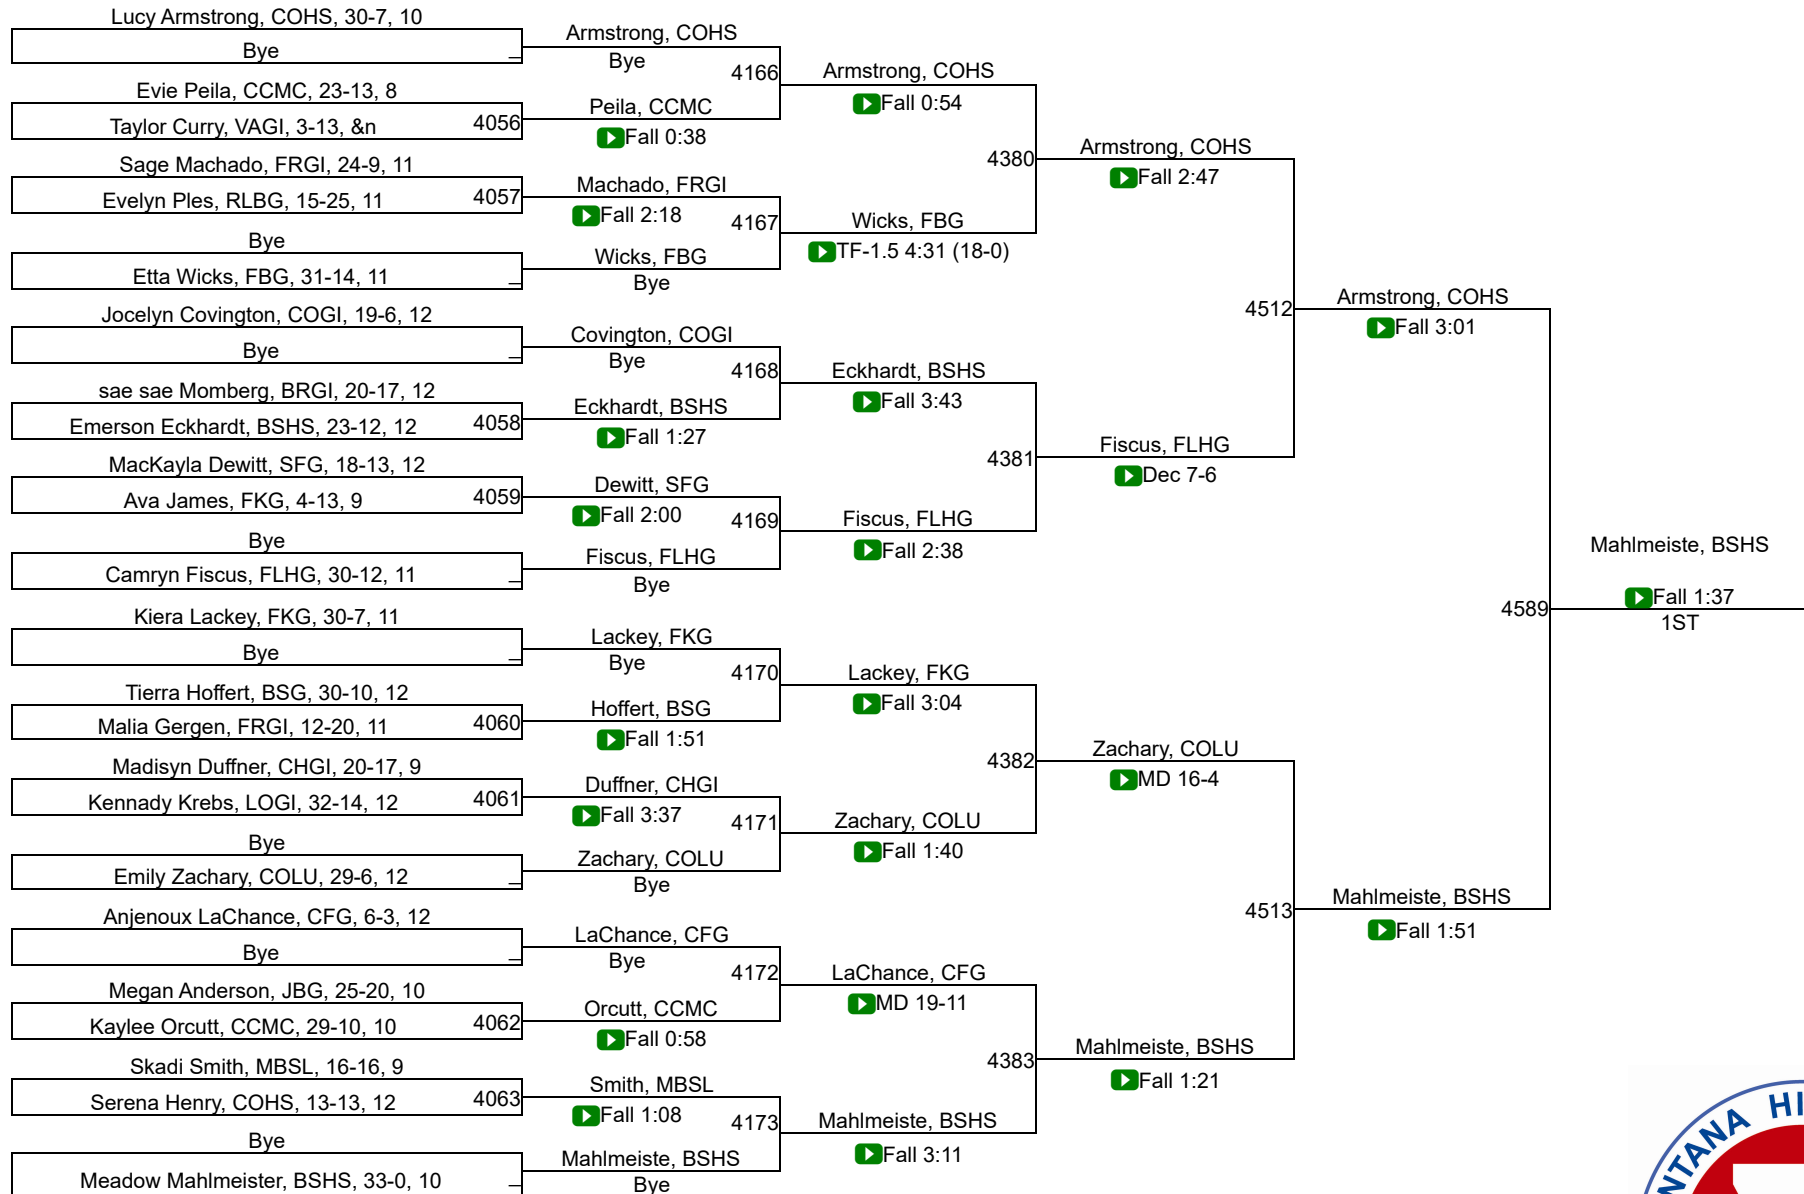

2024-25 MHSА State Championships

G - 130

G-130

2024-25 MHSА State Championships

G - 135

G - 135

2024-25 MHSА State Championships

G - 140