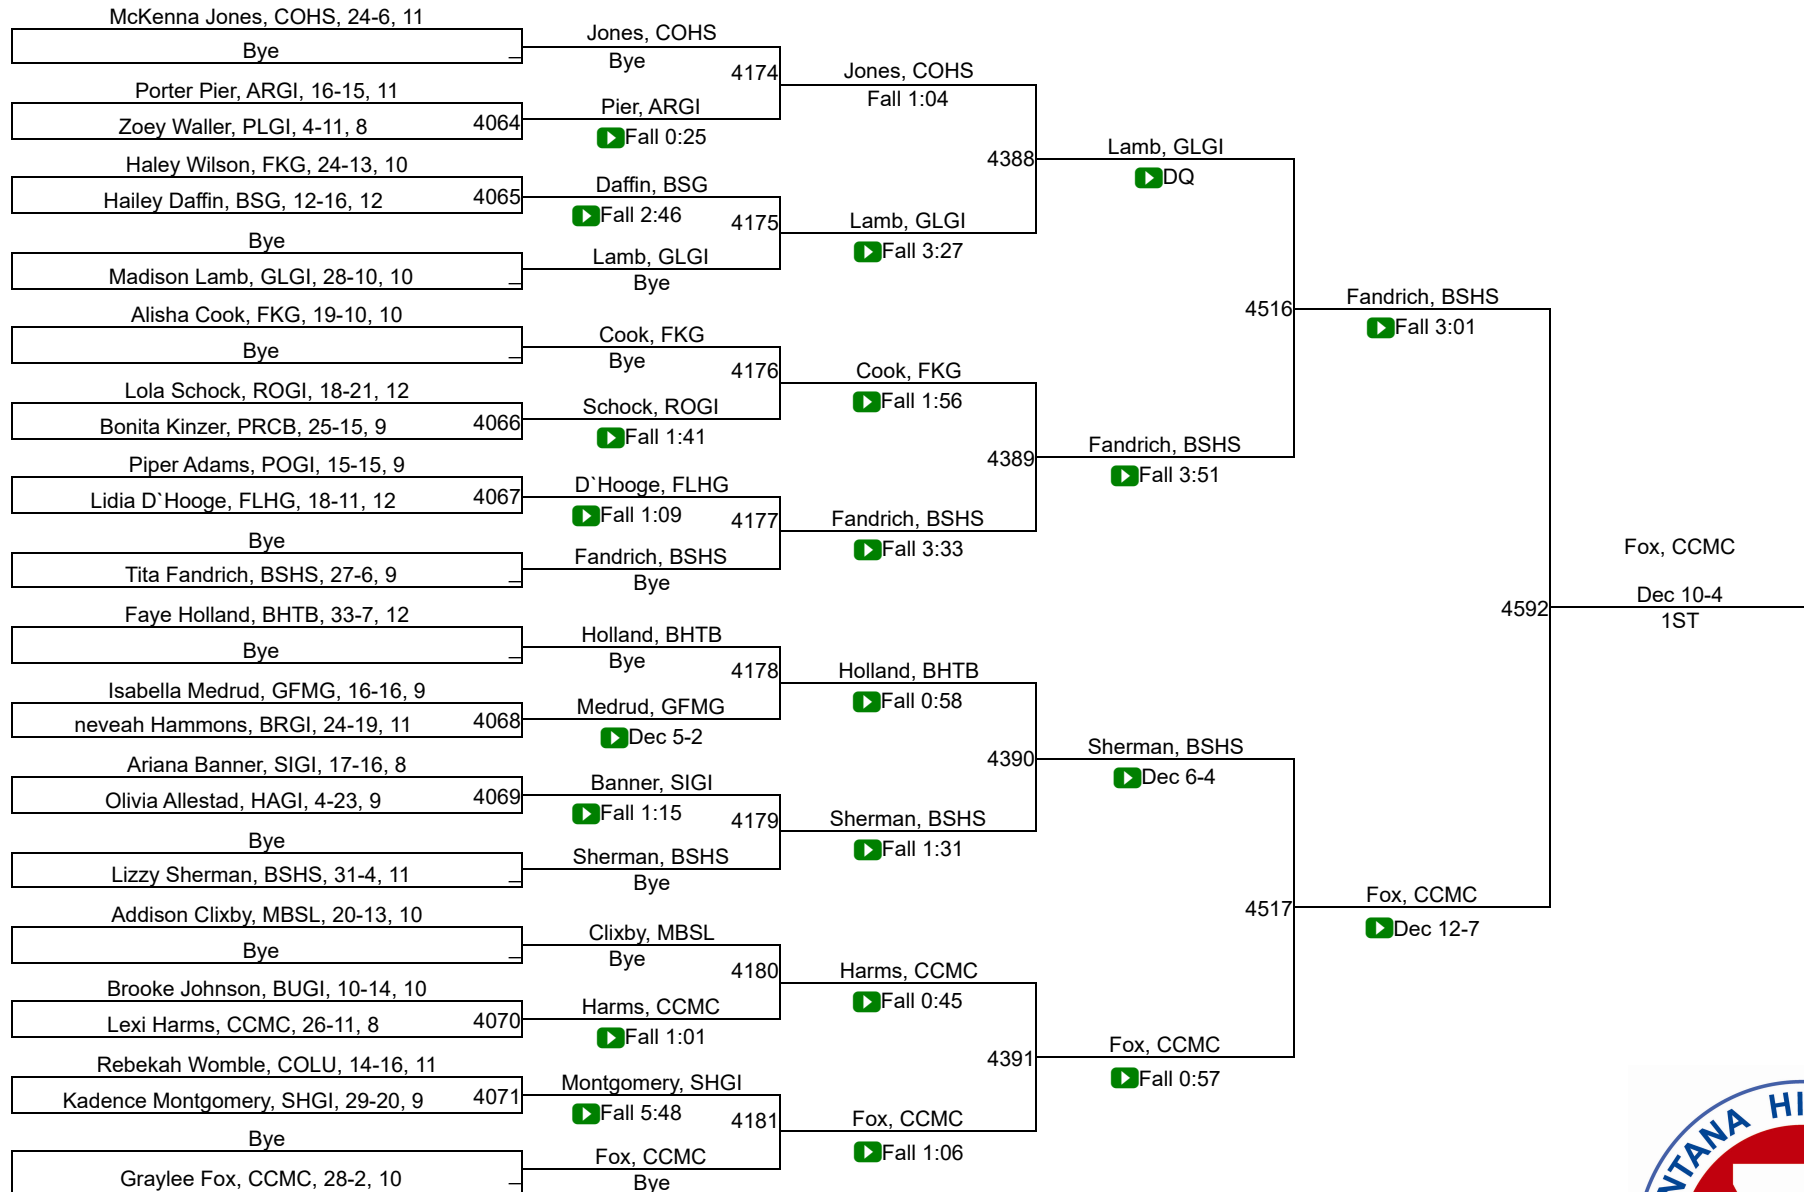

27	Fergus (Lewistown)/Hobson Girls	37.0
27	Polson Girls	37.0
29	Great Falls / Msdb Girls	35.0
30	Beaverhead Co. (Dillon) / Twin Bridges / Sheridan Girls	32.0
30	Butte Girls	32.0
32	Wolf Point Girls	31.0
33	Big Sandy Girls	30.0
33	Missoula Hellgate Girls	30.0
33	Powell Co. (Deer Lodge) Girls	30.0
36	Bozeman Girls	28.0
36	Frenchtown Girls	28.0
38	St. Ignatius Girls	26.0
39	Fort Benton Girls	24.0
39	Malta Girls	24.0
39	Manhattan Girls	24.0
42	Billings Central/Joliet Girls	23.5
43	Powder River Co. (Broadus) Girls	23.0
44	Shepherd Girls	22.0
45	Arlee Girls	21.0
46	Colstrip Girls	18.0
46	Laurel Girls	18.0
48	Choteau Girls	16.5
49	Shelby Girls	14.0
49	Sidney / Fairview Girls	14.0
49	Whitehall/Harrison Girls	14.0
52	Helena Girls	13.0
52	Huntley Project (Worden) Girls	13.0
52	Stevensville Girls	13.0
55	Jefferson (Boulder) Girls	12.0
56	Fairfield Girls	9.0

2024-25 MHSА State Championships

G - 130

G-130

2024-25 MHSА State Championships

G - 135

G - 135

2024-25 MHSА State Championships

G - 140