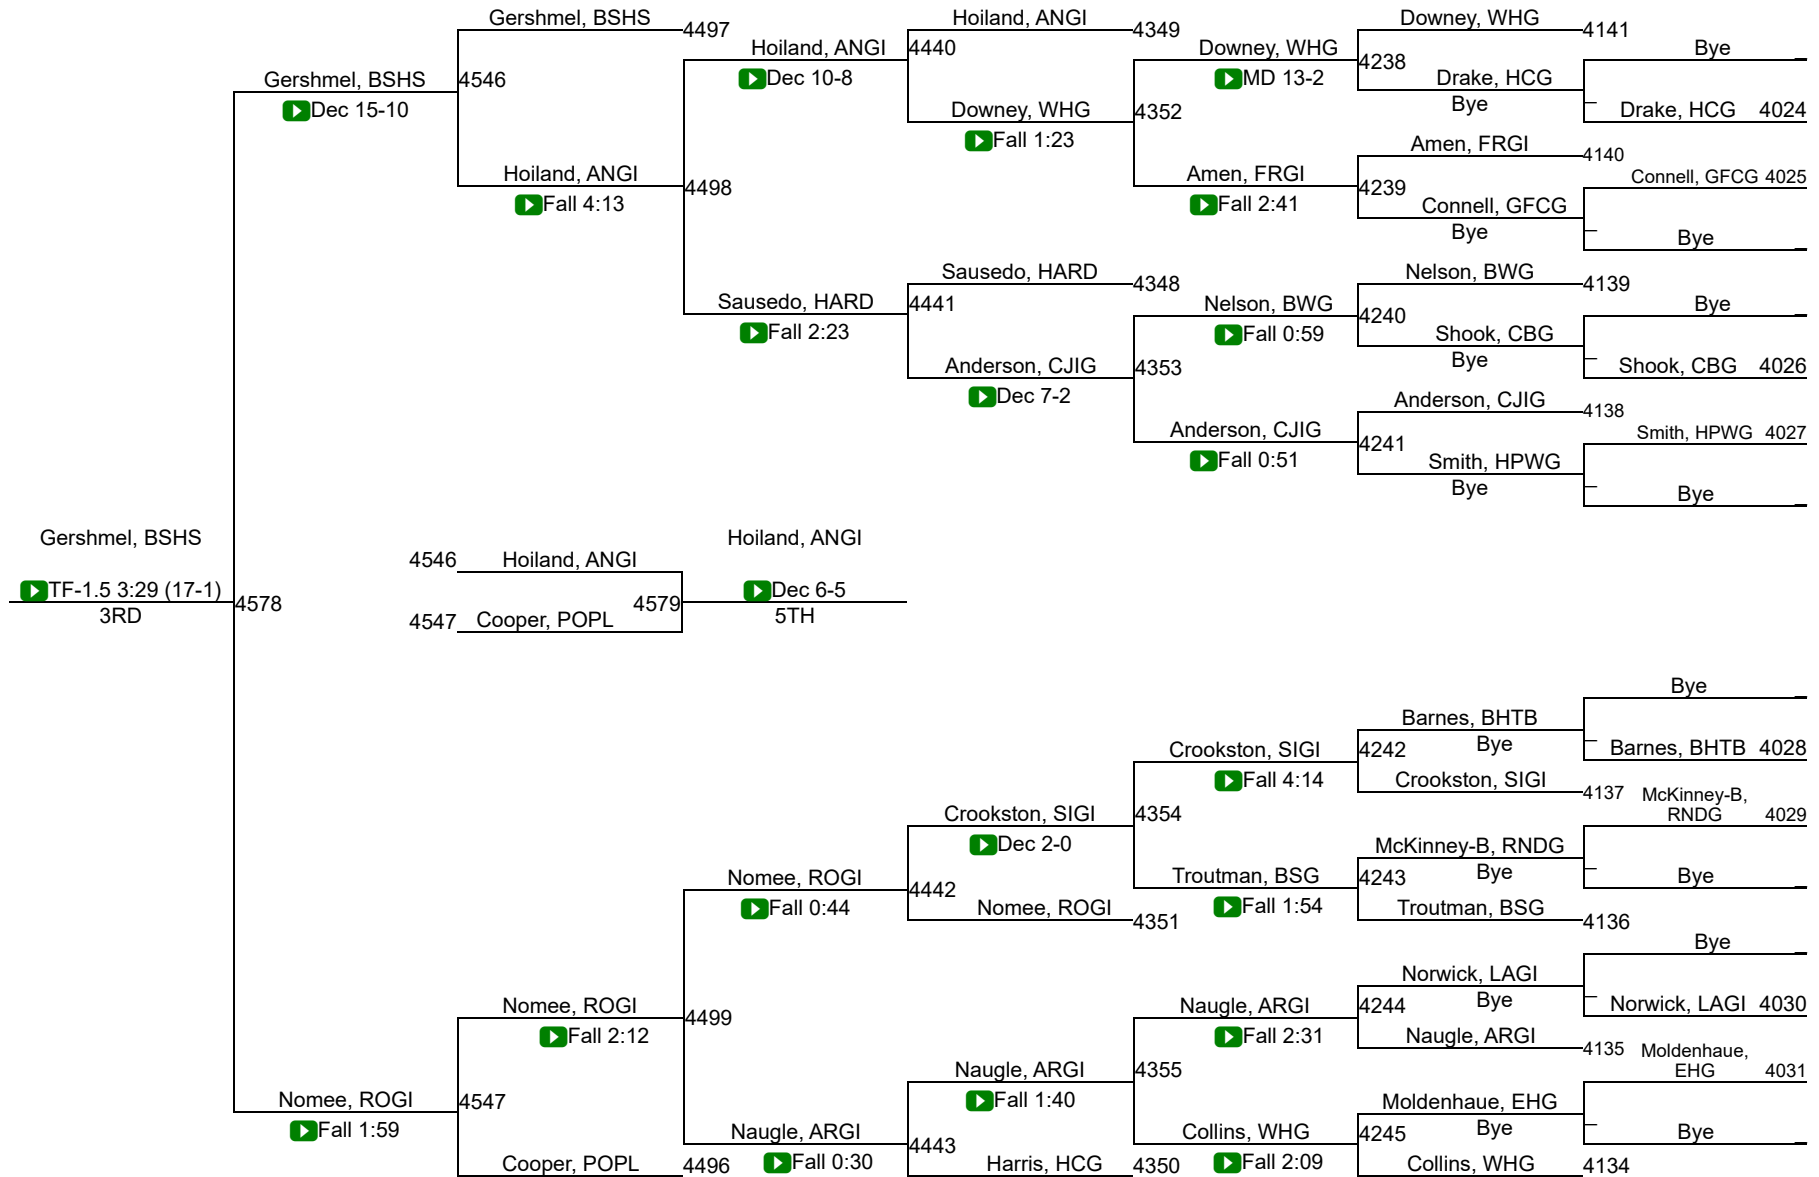

Girls Team Scores

1	Billings Senior High School Girls	241.0
2	Custer Co. (Miles City) Girls	176.0
3	Ronan Girls	145.5
4	Flathead (Kalispell) Girls	131.0
5	Billings Skyview Girls	107.5
6	Missoula Big Sky / Loyola Sacred Heart Girls	98.0
7	Baker Girls	96.5
8	Glacier (Kalispell) Girls	88.0
9	Cut Bank Girls	86.0
10	Hardin Girls	77.5
11	Billings West Girls	65.0
12	Glasgow Girls	58.0
13	Poplar Girls	55.0
14	Belgrade Girls	54.0
14	Lockwood Girls	54.0
16	Great Falls Cmr Girls	48.5
17	Browning Girls	48.0
17	Harlem Girls	48.0
19	Chinook Girls	47.5
20	Helena Capital Girls	46.5
21	Columbus Girls	43.5
22	Anaconda Girls	43.0
23	Columbia Falls Girls	42.0
23	Simms Girls	42.0
25	Havre Girls	41.5
26	Conrad Girls	39.0

27	Fergus (Lewistown)/Hobson Girls	37.0
27	Polson Girls	37.0
29	Great Falls / Msdb Girls	35.0
30	Beaverhead Co. (Dillon) / Twin Bridges / Sheridan Girls	32.0
30	Butte Girls	32.0
32	Wolf Point Girls	31.0
33	Big Sandy Girls	30.0
33	Missoula Hellgate Girls	30.0
33	Powell Co. (Deer Lodge) Girls	30.0
36	Bozeman Girls	28.0
36	Frenchtown Girls	28.0
38	St. Ignatius Girls	26.0
39	Fort Benton Girls	24.0
39	Malta Girls	24.0
39	Manhattan Girls	24.0
42	Billings Central/Joliet Girls	23.5
43	Powder River Co. (Broadus) Girls	23.0
44	Shepherd Girls	22.0
45	Arlee Girls	21.0
46	Colstrip Girls	18.0
46	Laurel Girls	18.0
48	Choteau Girls	16.5
49	Shelby Girls	14.0
49	Sidney / Fairview Girls	14.0
49	Whitehall/Harrison Girls	14.0
52	Helena Girls	13.0
52	Huntley Project (Worden) Girls	13.0
52	Stevensville Girls	13.0
55	Jefferson (Boulder) Girls	12.0
56	Fairfield Girls	9.0

G-110

2024-25 MHSА State Championships

G - 115

G - 115

2024-25 MHSА State Championships

G-120

2024-25 MHSА State Championships

G - 125