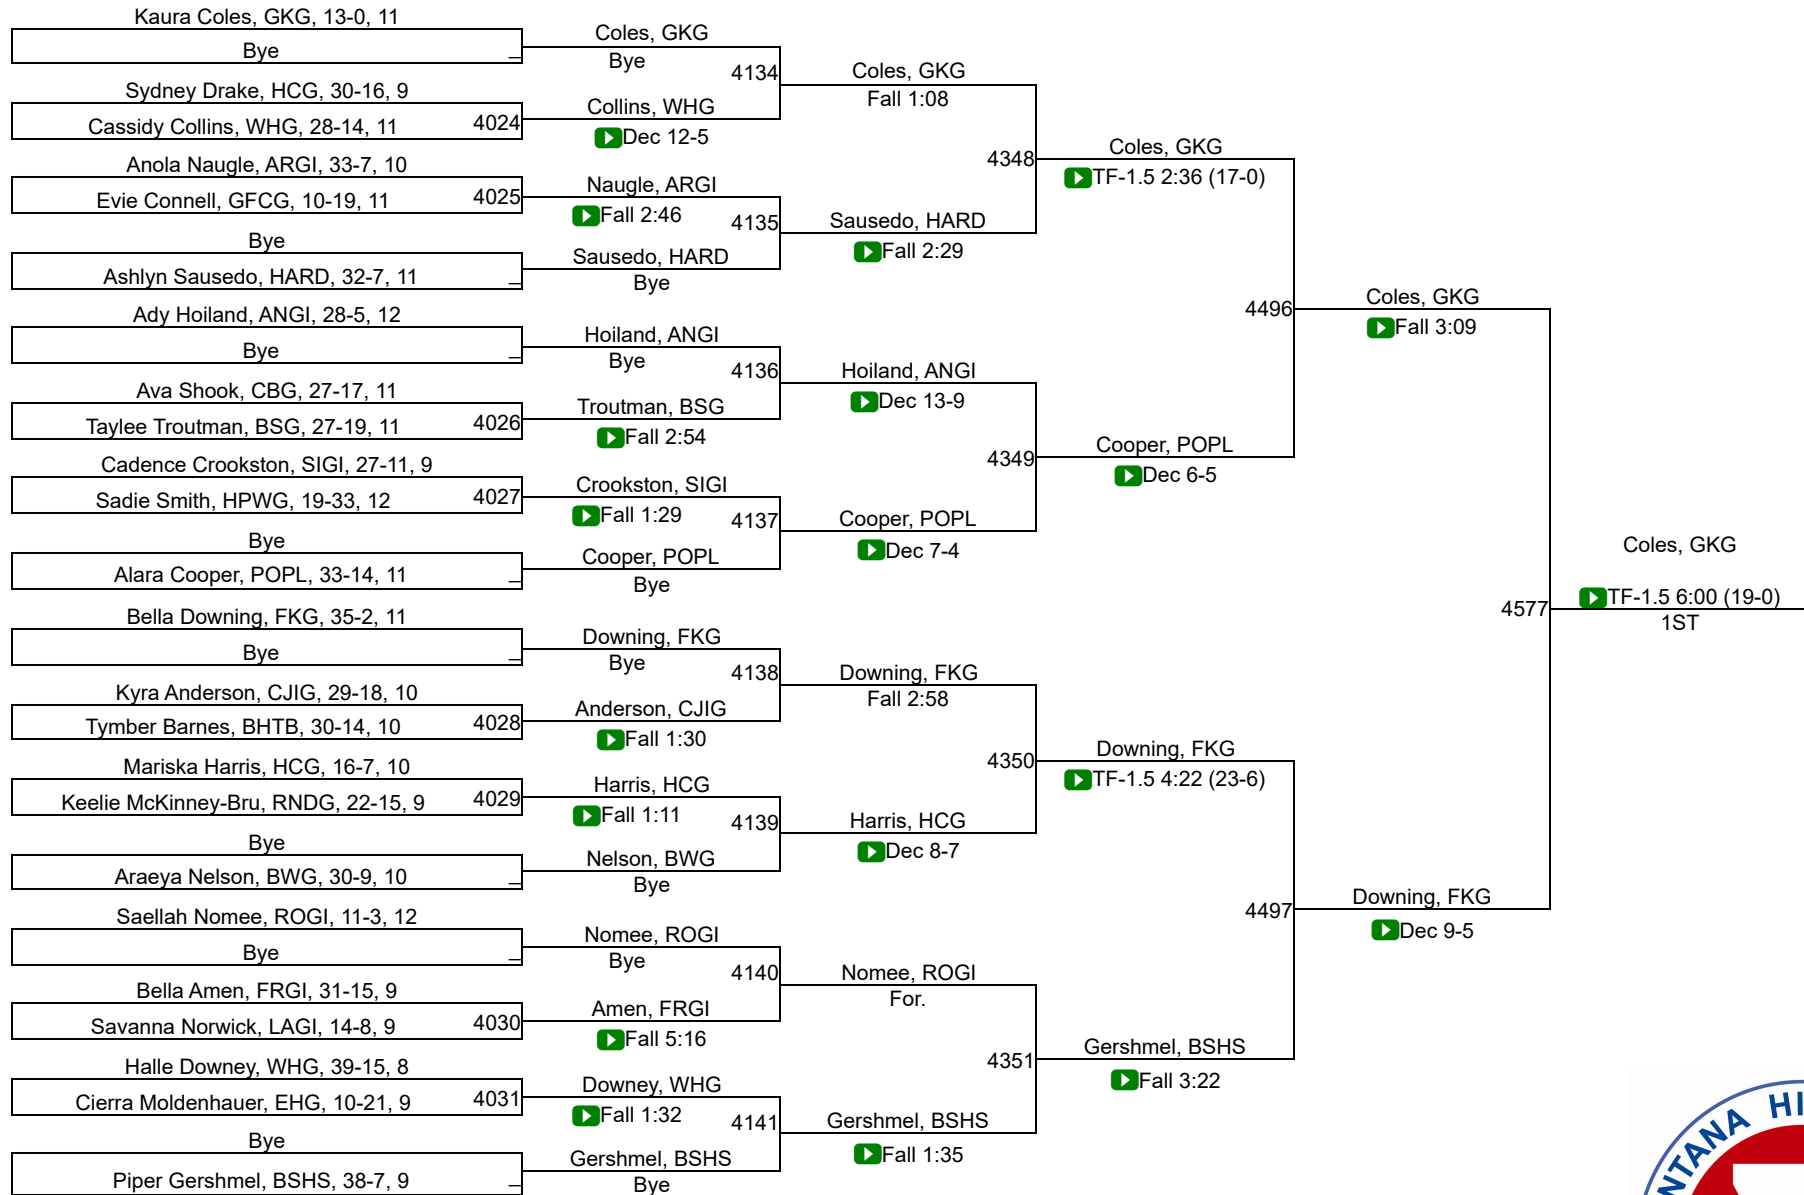

2024-25 MHSА State Championships

G - 115