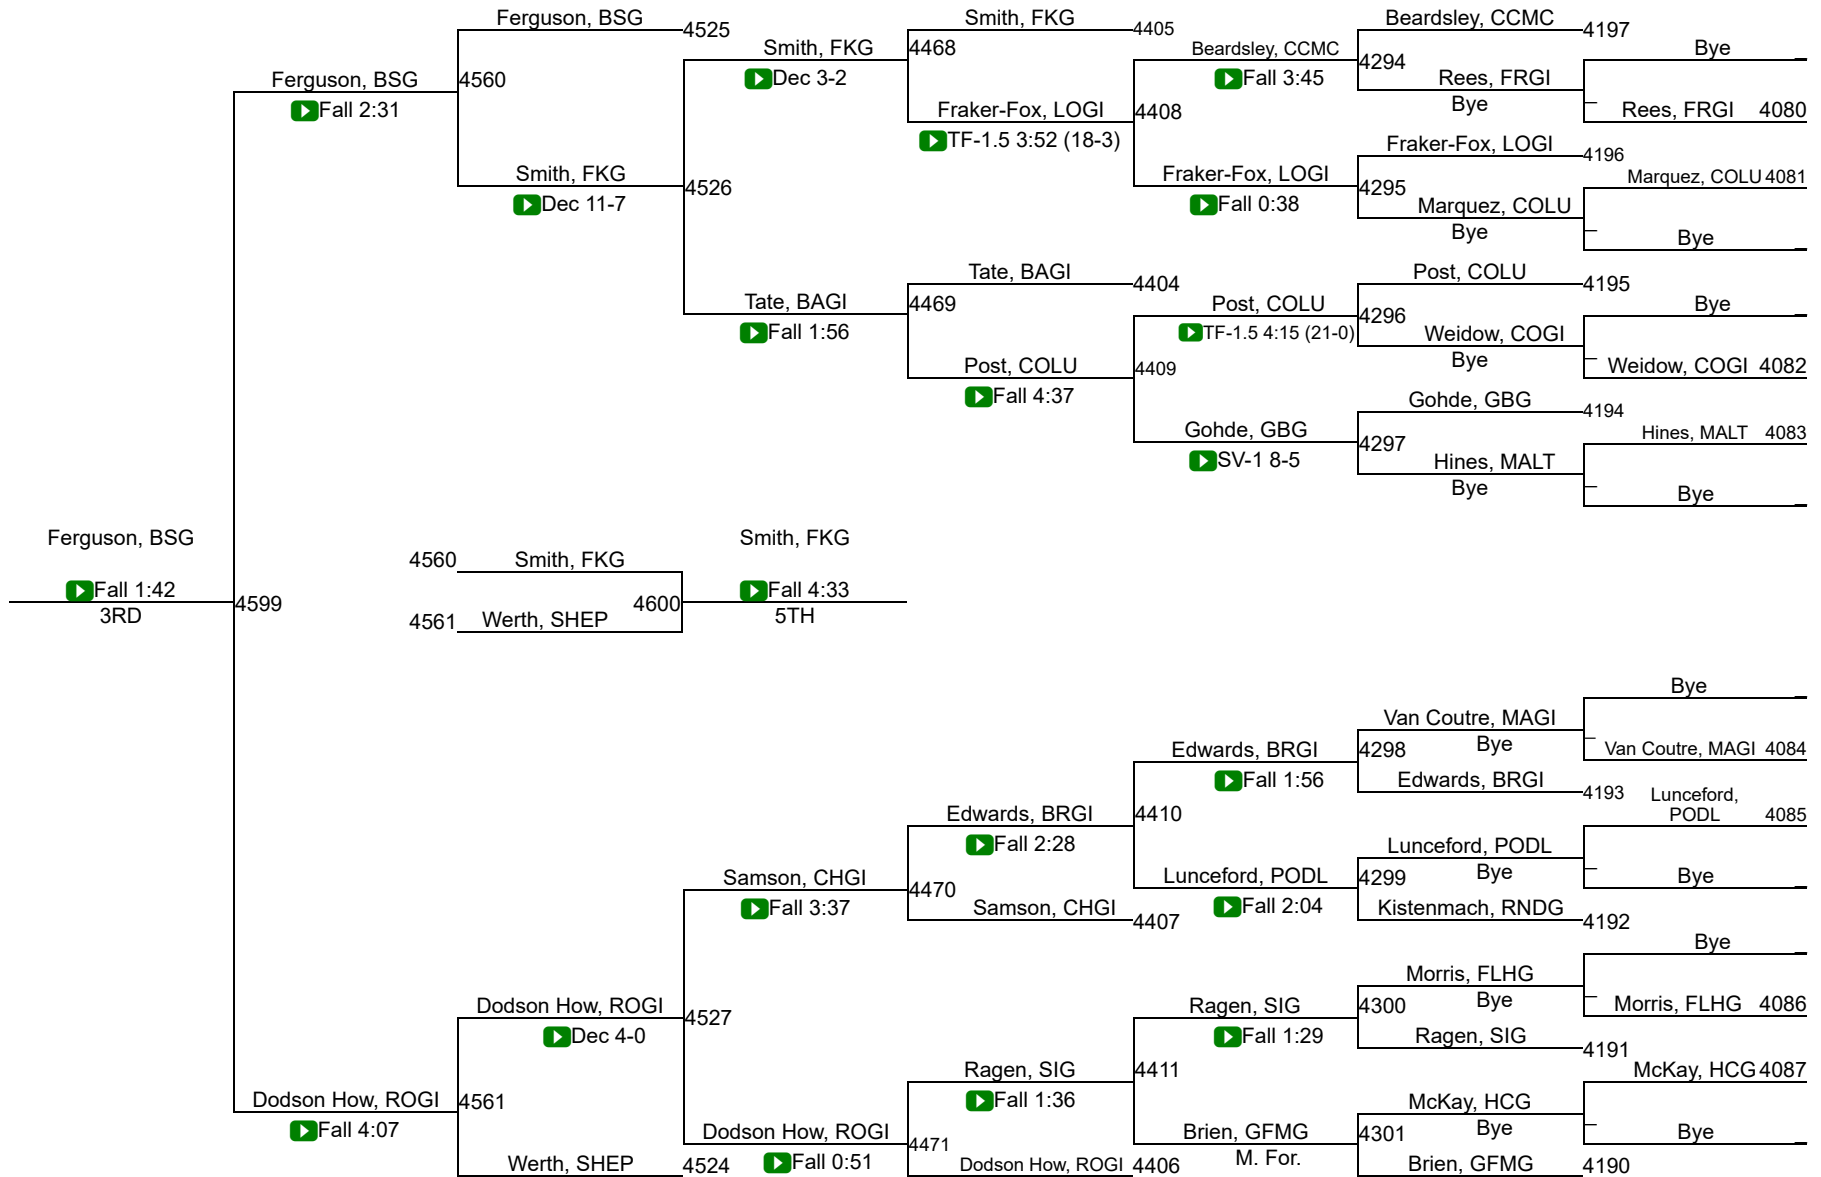

Girls Team Scores

1	Billings Senior High School Girls	241.0
2	Custer Co. (Miles City) Girls	176.0
3	Ronan Girls	145.5
4	Flathead (Kalispell) Girls	131.0
5	Billings Skyview Girls	107.5
6	Missoula Big Sky / Loyola Sacred Heart Girls	98.0
7	Baker Girls	96.5
8	Glacier (Kalispell) Girls	88.0
9	Cut Bank Girls	86.0
10	Hardin Girls	77.5
11	Billings West Girls	65.0
12	Glasgow Girls	58.0
13	Poplar Girls	55.0
14	Belgrade Girls	54.0
14	Lockwood Girls	54.0
16	Great Falls Cmr Girls	48.5
17	Browning Girls	48.0
17	Harlem Girls	48.0
19	Chinook Girls	47.5
20	Helena Capital Girls	46.5
21	Columbus Girls	43.5
22	Anaconda Girls	43.0
23	Columbia Falls Girls	42.0
23	Simms Girls	42.0
25	Havre Girls	41.5
26	Conrad Girls	39.0

27	Fergus (Lewistown)/Hobson Girls	37.0
27	Polson Girls	37.0
29	Great Falls / Msdb Girls	35.0
30	Beaverhead Co. (Dillon) / Twin Bridges / Sheridan Girls	32.0
30	Butte Girls	32.0
32	Wolf Point Girls	31.0
33	Big Sandy Girls	30.0
33	Missoula Hellgate Girls	30.0
33	Powell Co. (Deer Lodge) Girls	30.0
36	Bozeman Girls	28.0
36	Frenchtown Girls	28.0
38	St. Ignatius Girls	26.0
39	Fort Benton Girls	24.0
39	Malta Girls	24.0
39	Manhattan Girls	24.0
42	Billings Central/Joliet Girls	23.5
43	Powder River Co. (Broadus) Girls	23.0
44	Shepherd Girls	22.0
45	Arlee Girls	21.0
46	Colstrip Girls	18.0
46	Laurel Girls	18.0
48	Choteau Girls	16.5
49	Shelby Girls	14.0
49	Sidney / Fairview Girls	14.0
49	Whitehall/Harrison Girls	14.0
52	Helena Girls	13.0
52	Huntley Project (Worden) Girls	13.0
52	Stevensville Girls	13.0
55	Jefferson (Boulder) Girls	12.0
56	Fairfield Girls	9.0

G - 140

2024-25 MHSА State Championships

G - 145

G - 145

2024-25 MHSА State Championships

G - 155

G - 155

2024-25 MHSА State Championships