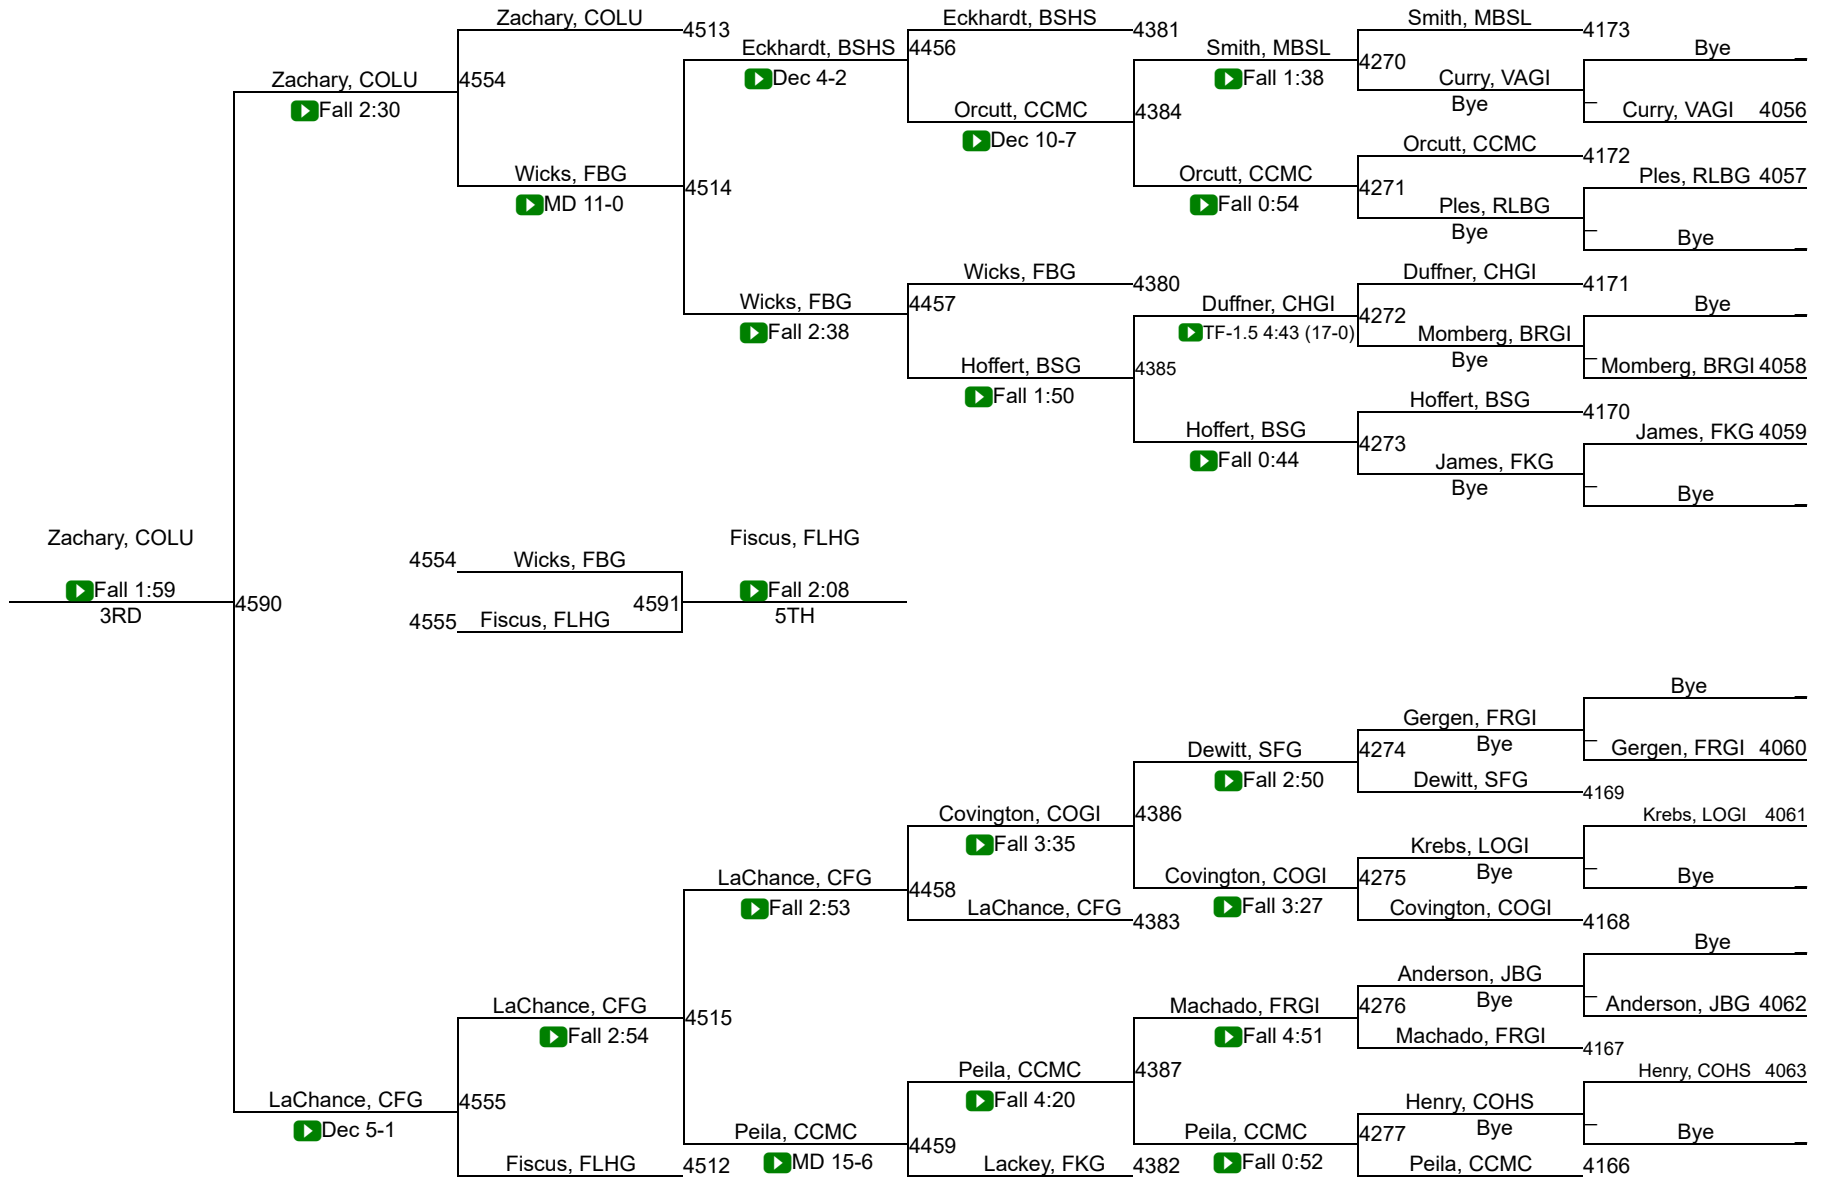

27	Fergus (Lewistown)/Hobson Girls	37.0
27	Polson Girls	37.0
29	Great Falls / Msdb Girls	35.0
30	Beaverhead Co. (Dillon) / Twin Bridges / Sheridan Girls	32.0
30	Butte Girls	32.0
32	Wolf Point Girls	31.0
33	Big Sandy Girls	30.0
33	Missoula Hellgate Girls	30.0
33	Powell Co. (Deer Lodge) Girls	30.0
36	Bozeman Girls	28.0
36	Frenchtown Girls	28.0
38	St. Ignatius Girls	26.0
39	Fort Benton Girls	24.0
39	Malta Girls	24.0
39	Manhattan Girls	24.0
42	Billings Central/Joliet Girls	23.5
43	Powder River Co. (Broadus) Girls	23.0
44	Shepherd Girls	22.0
45	Arlee Girls	21.0
46	Colstrip Girls	18.0
46	Laurel Girls	18.0
48	Choteau Girls	16.5
49	Shelby Girls	14.0
49	Sidney / Fairview Girls	14.0
49	Whitehall/Harrison Girls	14.0
52	Helena Girls	13.0
52	Huntley Project (Worden) Girls	13.0
52	Stevensville Girls	13.0
55	Jefferson (Boulder) Girls	12.0
56	Fairfield Girls	9.0

2024-25 MHSА State Championships

G - 130

G-130

2024-25 MHSА State Championships

G - 135

G - 135

2024-25 MHSА State Championships

G - 140