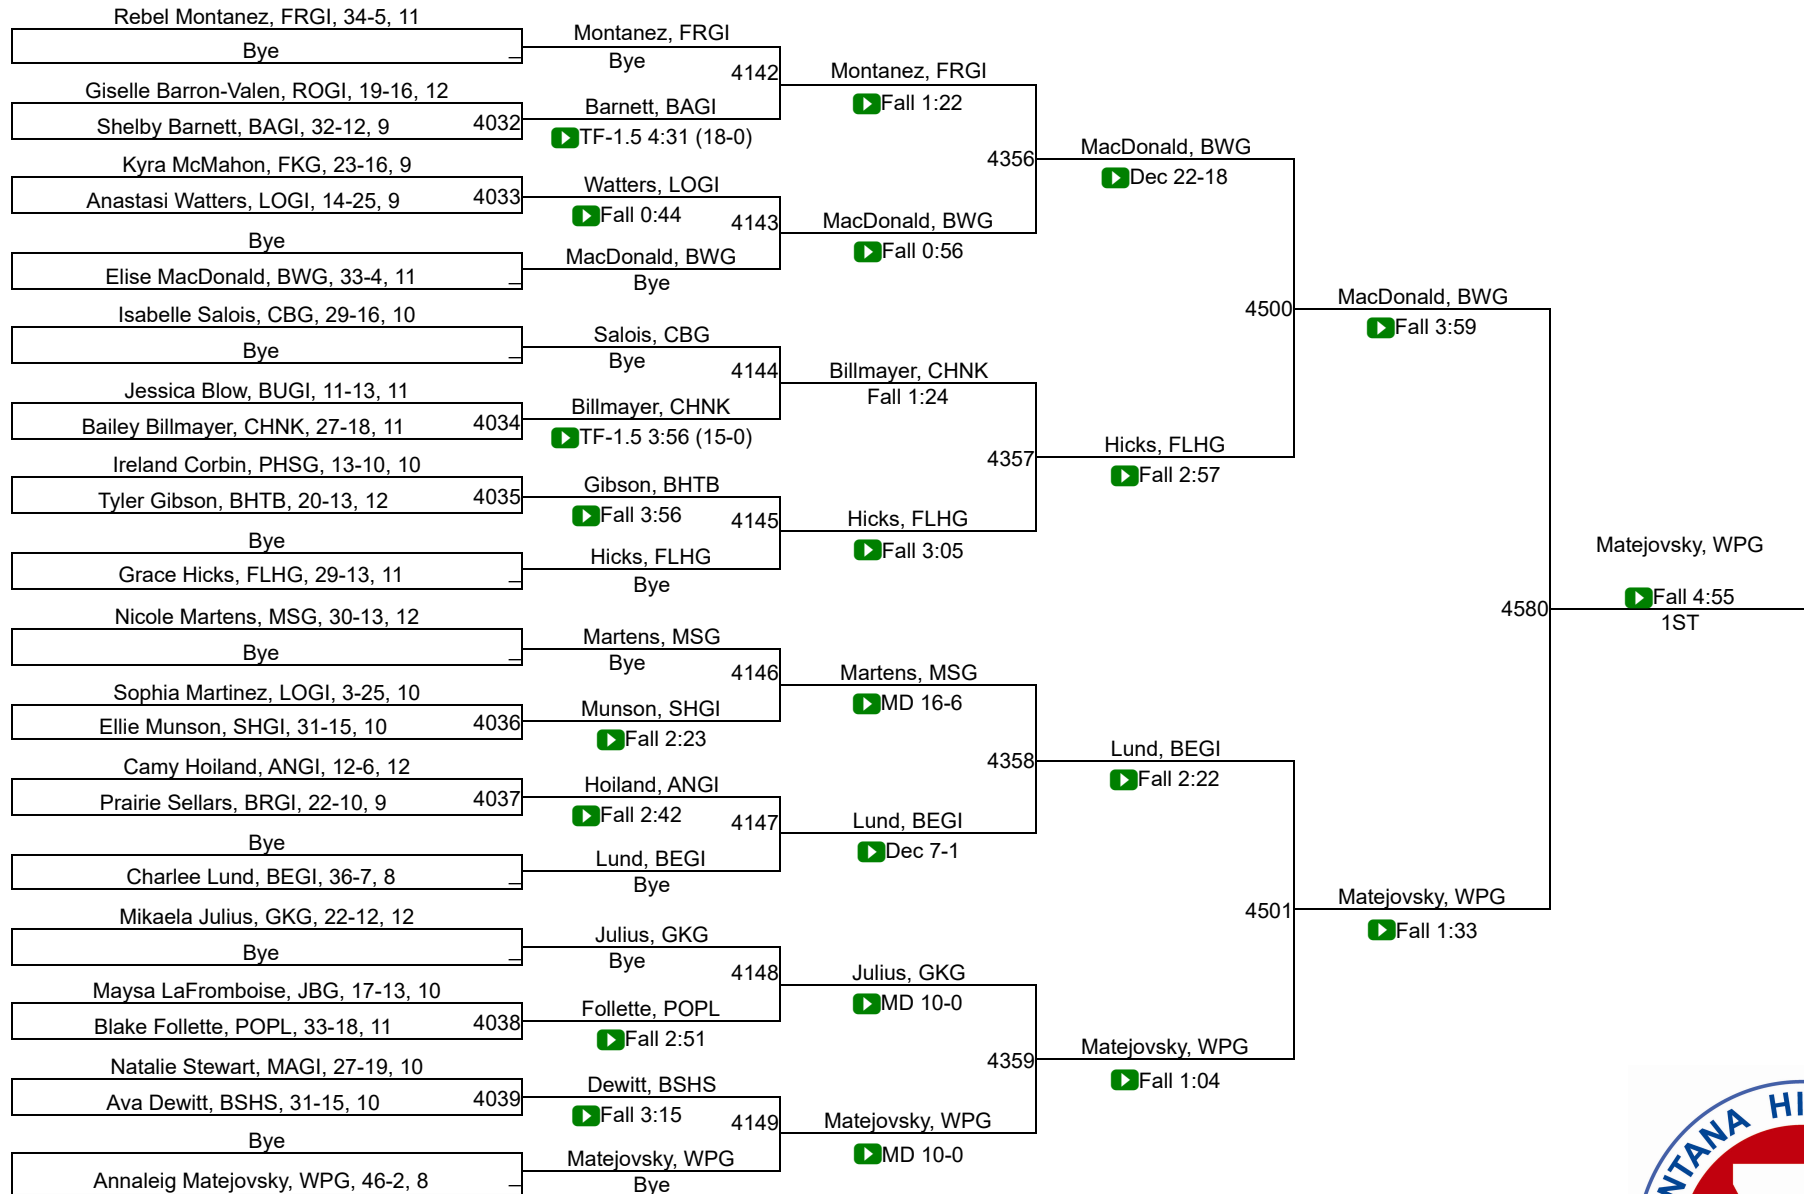

27	Fergus (Lewistown)/Hobson Girls	37.0
27	Polson Girls	37.0
29	Great Falls / Msdb Girls	35.0
30	Beaverhead Co. (Dillon) / Twin Bridges / Sheridan Girls	32.0
30	Butte Girls	32.0
32	Wolf Point Girls	31.0
33	Big Sandy Girls	30.0
33	Missoula Hellgate Girls	30.0
33	Powell Co. (Deer Lodge) Girls	30.0
36	Bozeman Girls	28.0
36	Frenchtown Girls	28.0
38	St. Ignatius Girls	26.0
39	Fort Benton Girls	24.0
39	Malta Girls	24.0
39	Manhattan Girls	24.0
42	Billings Central/Joliet Girls	23.5
43	Powder River Co. (Broadus) Girls	23.0
44	Shepherd Girls	22.0
45	Arlee Girls	21.0
46	Colstrip Girls	18.0
46	Laurel Girls	18.0
48	Choteau Girls	16.5
49	Shelby Girls	14.0
49	Sidney / Fairview Girls	14.0
49	Whitehall/Harrison Girls	14.0
52	Helena Girls	13.0
52	Huntley Project (Worden) Girls	13.0
52	Stevensville Girls	13.0
55	Jefferson (Boulder) Girls	12.0
56	Fairfield Girls	9.0

G-110

2024-25 MHSА State Championships

G - 115

G - 115

2024-25 MHSА State Championships

G-120

2024-25 MHSА State Championships

G - 125