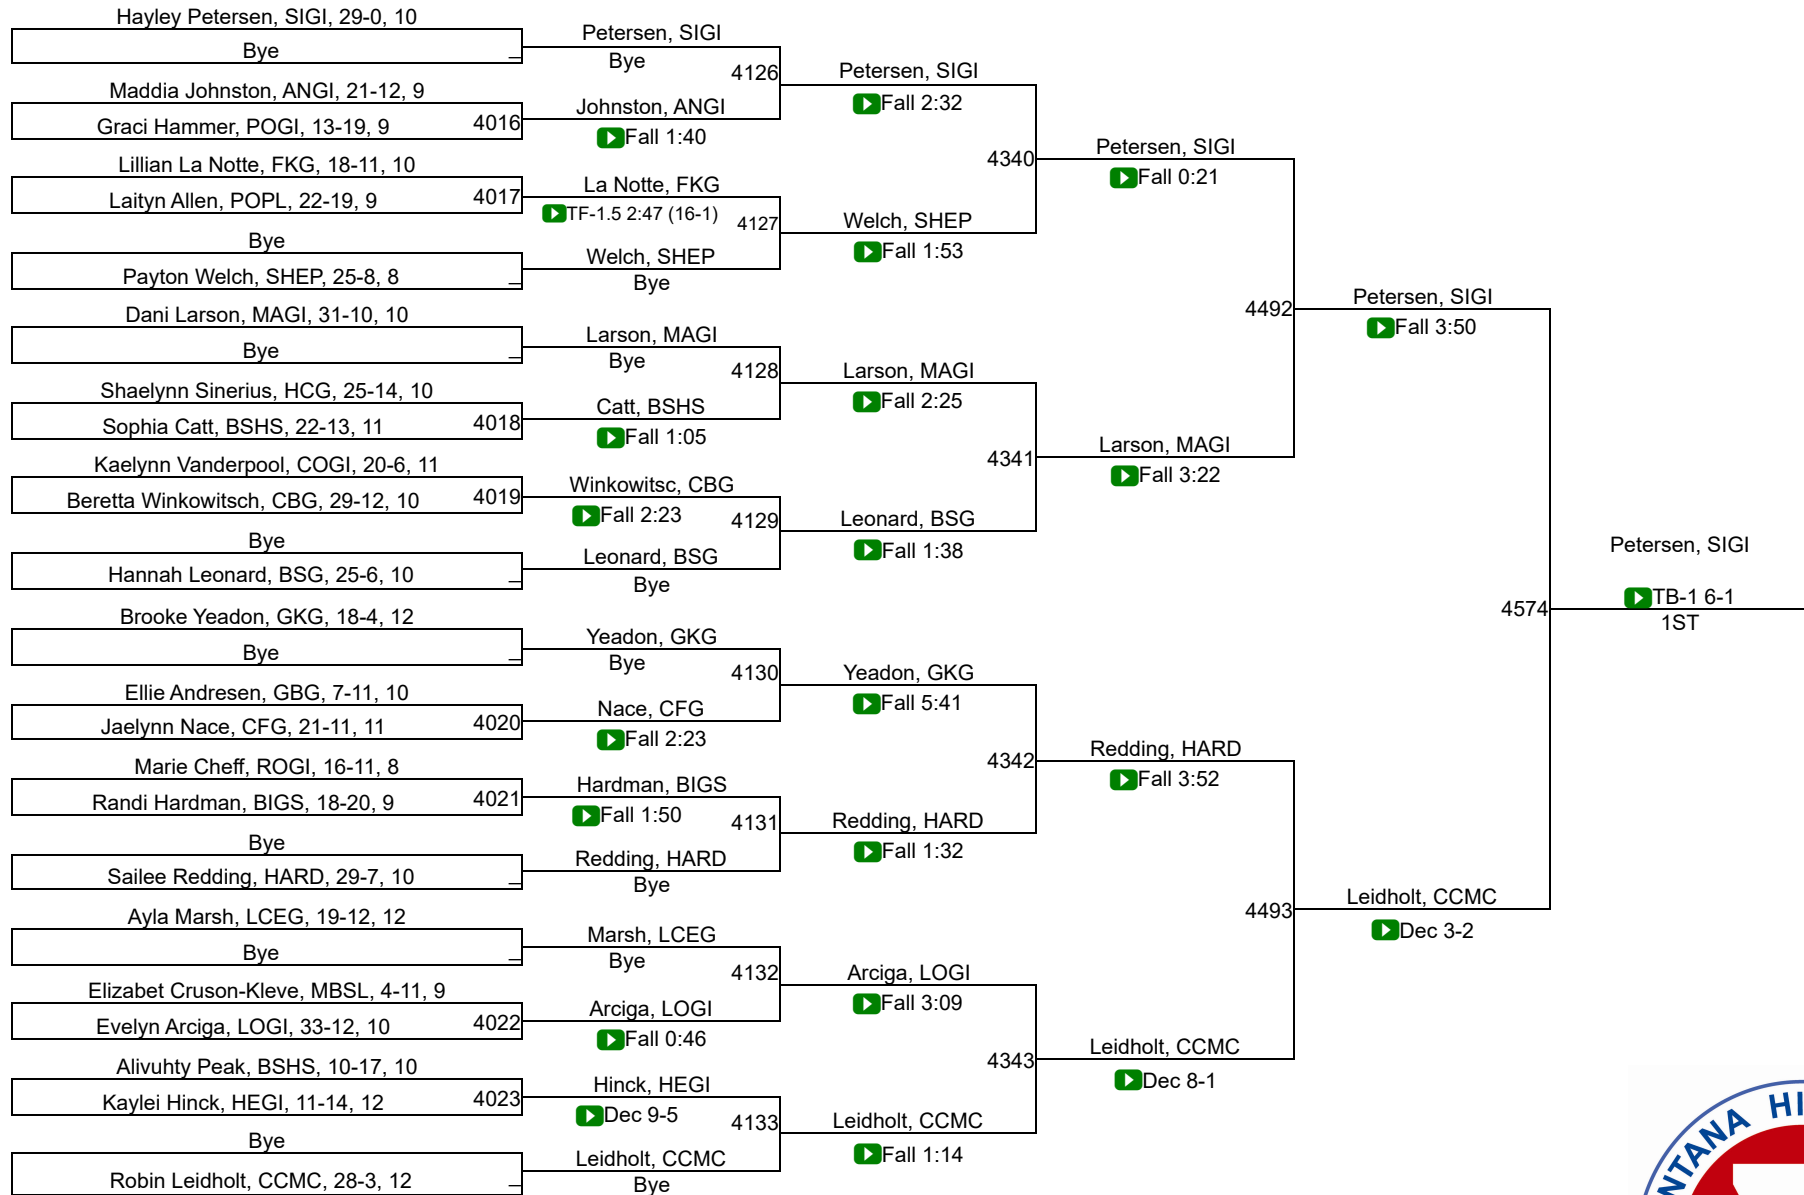

2024-25 MHSА State Championships

G - 110