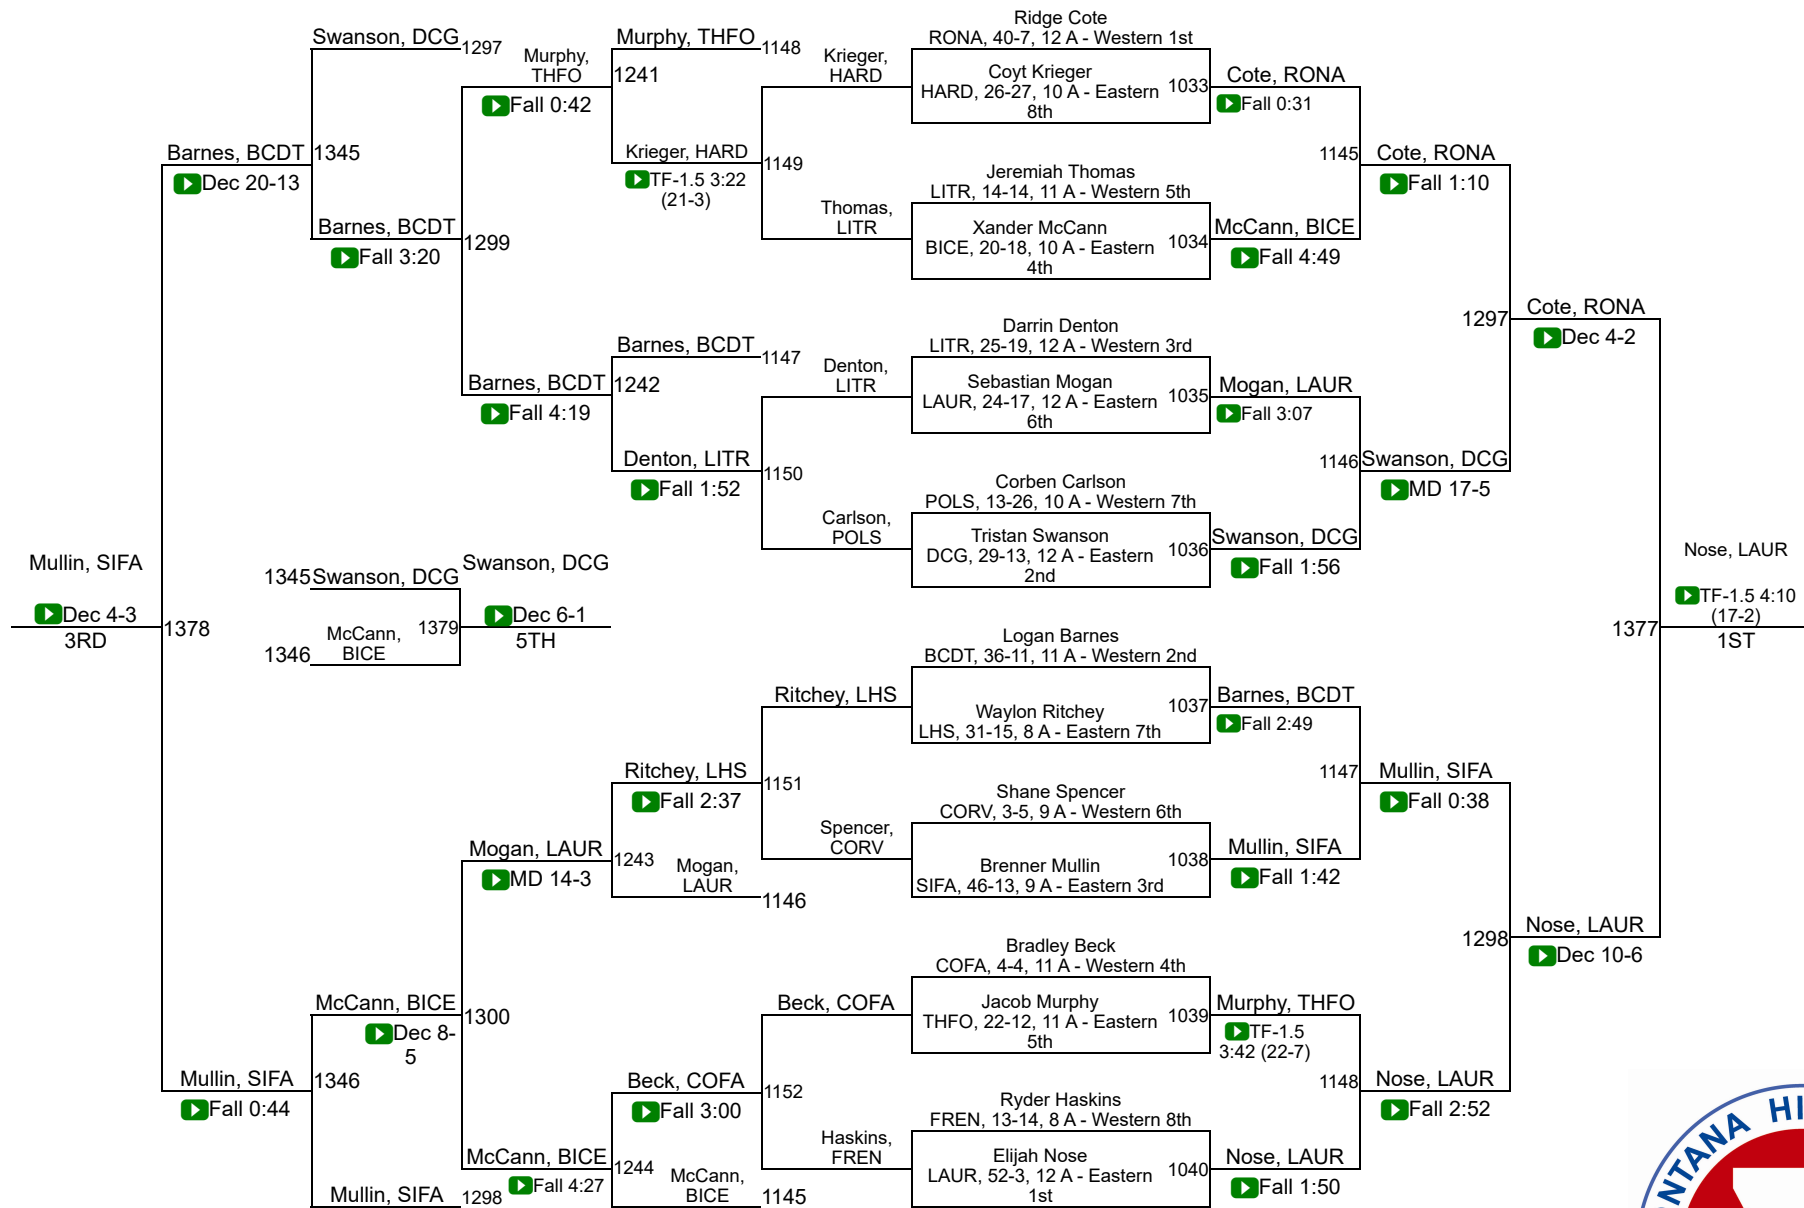

A Team Scores

1	Laurel	247.5
2	Sidney / Fairview	206.5
3	Lockwood (Billings)	174.5
4	Hardin	152.0
5	Havre	125.0
6	Billings Central/Joliet	104.0
7	Custer Co. (Miles City)	97.5
8	Columbia Falls	96.0
9	Ronan	93.0
10	Dawson County	89.0
11	Frenchtown	78.5
12	Libby / Troy	61.0
13	Beaverhead Co. (Dillon) / Twin Bridges / Sheridan	56.5
14	Browning	53.5
15	Corvallis	49.0
16	Fergus (Lewistown)	38.5
17	East Helena	31.0
18	Three Forks/Ennis	26.5
19	Hamilton	25.0
20	Butte Central	24.0
20	Whitefish	24.0
22	Bigfork	14.0
23	Stevensville / Victor	12.0
24	Polson	5.5

2024-25 MHSА State Championships

A - 103

2024-25 MHSА State Championships

A - 118

2024-25 MHSА State Championships

A - 126

2024-25 MHSА State Championships

A - 132