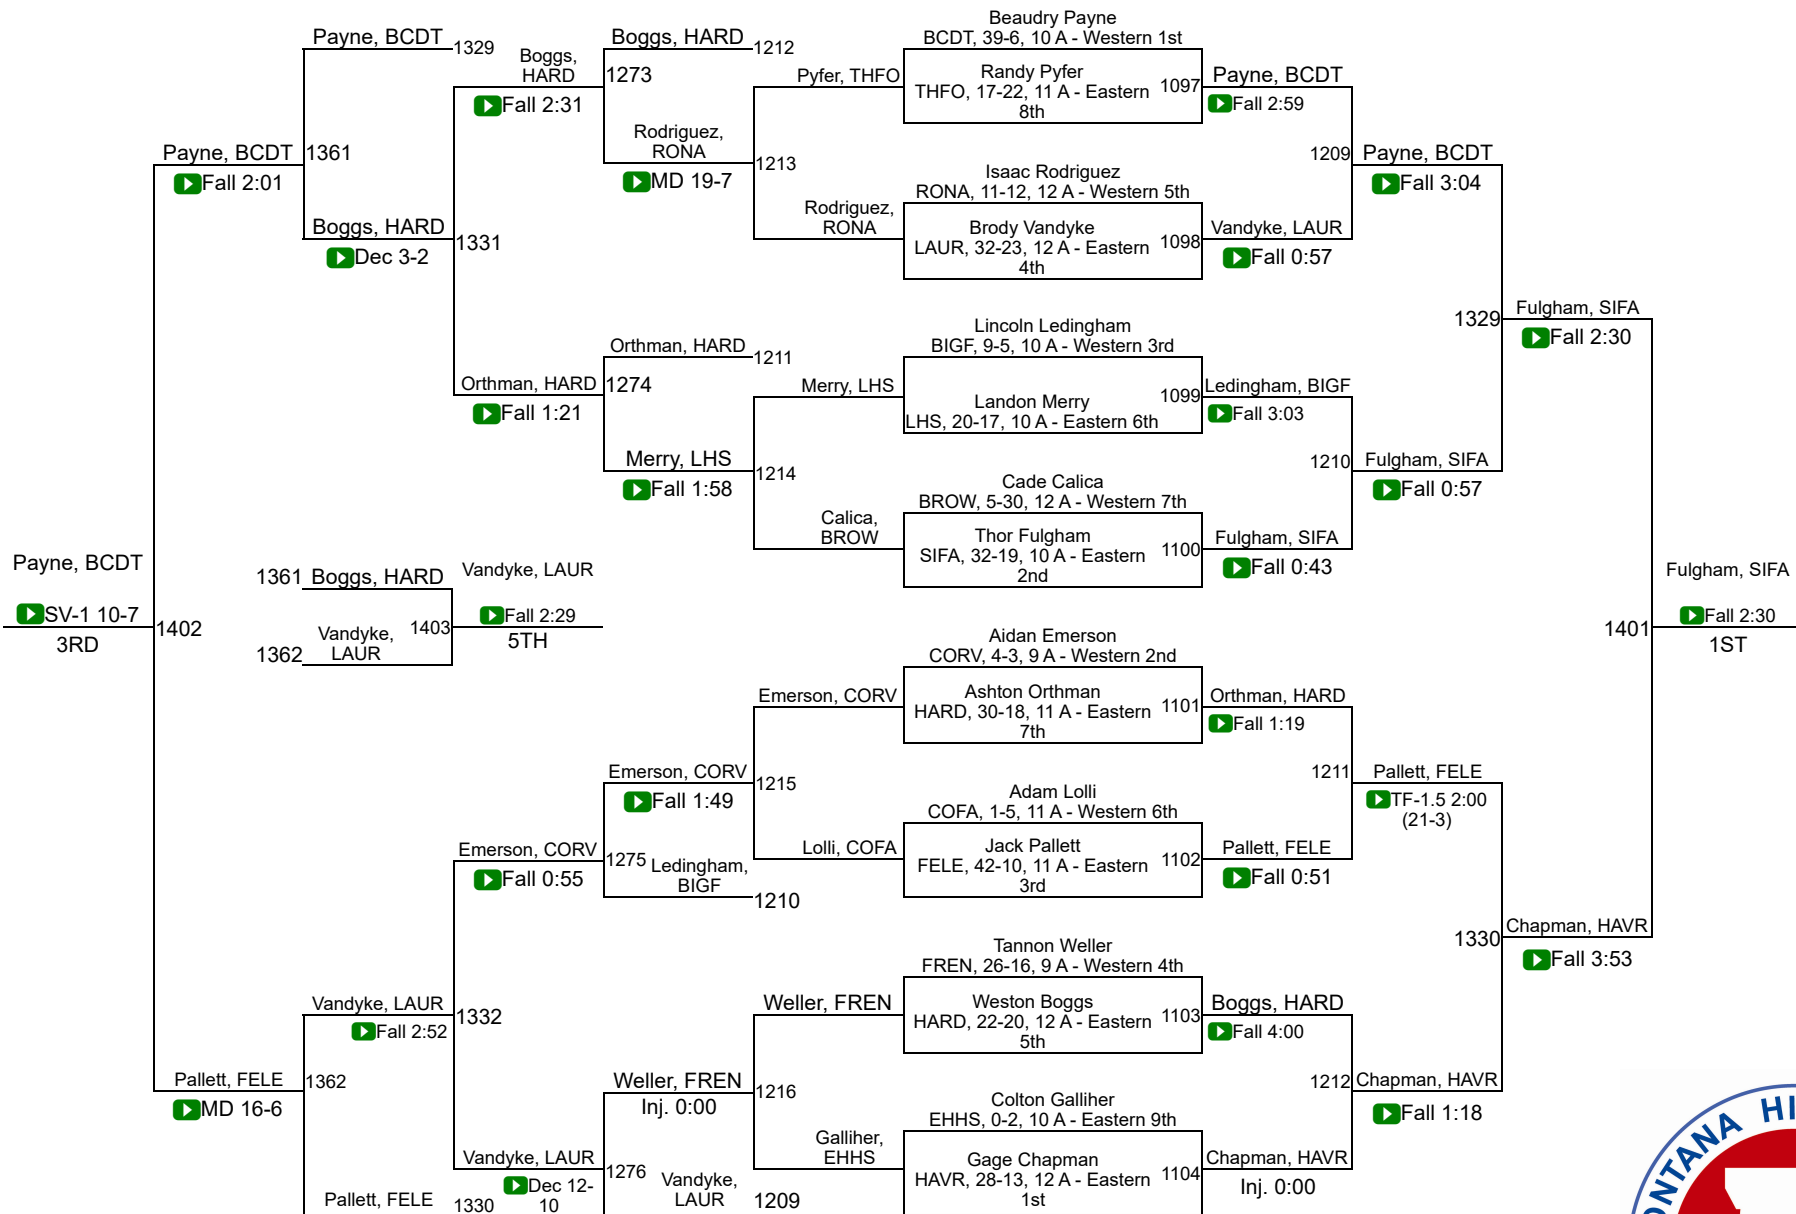

2024-25 MHSА State Championships

A - 215