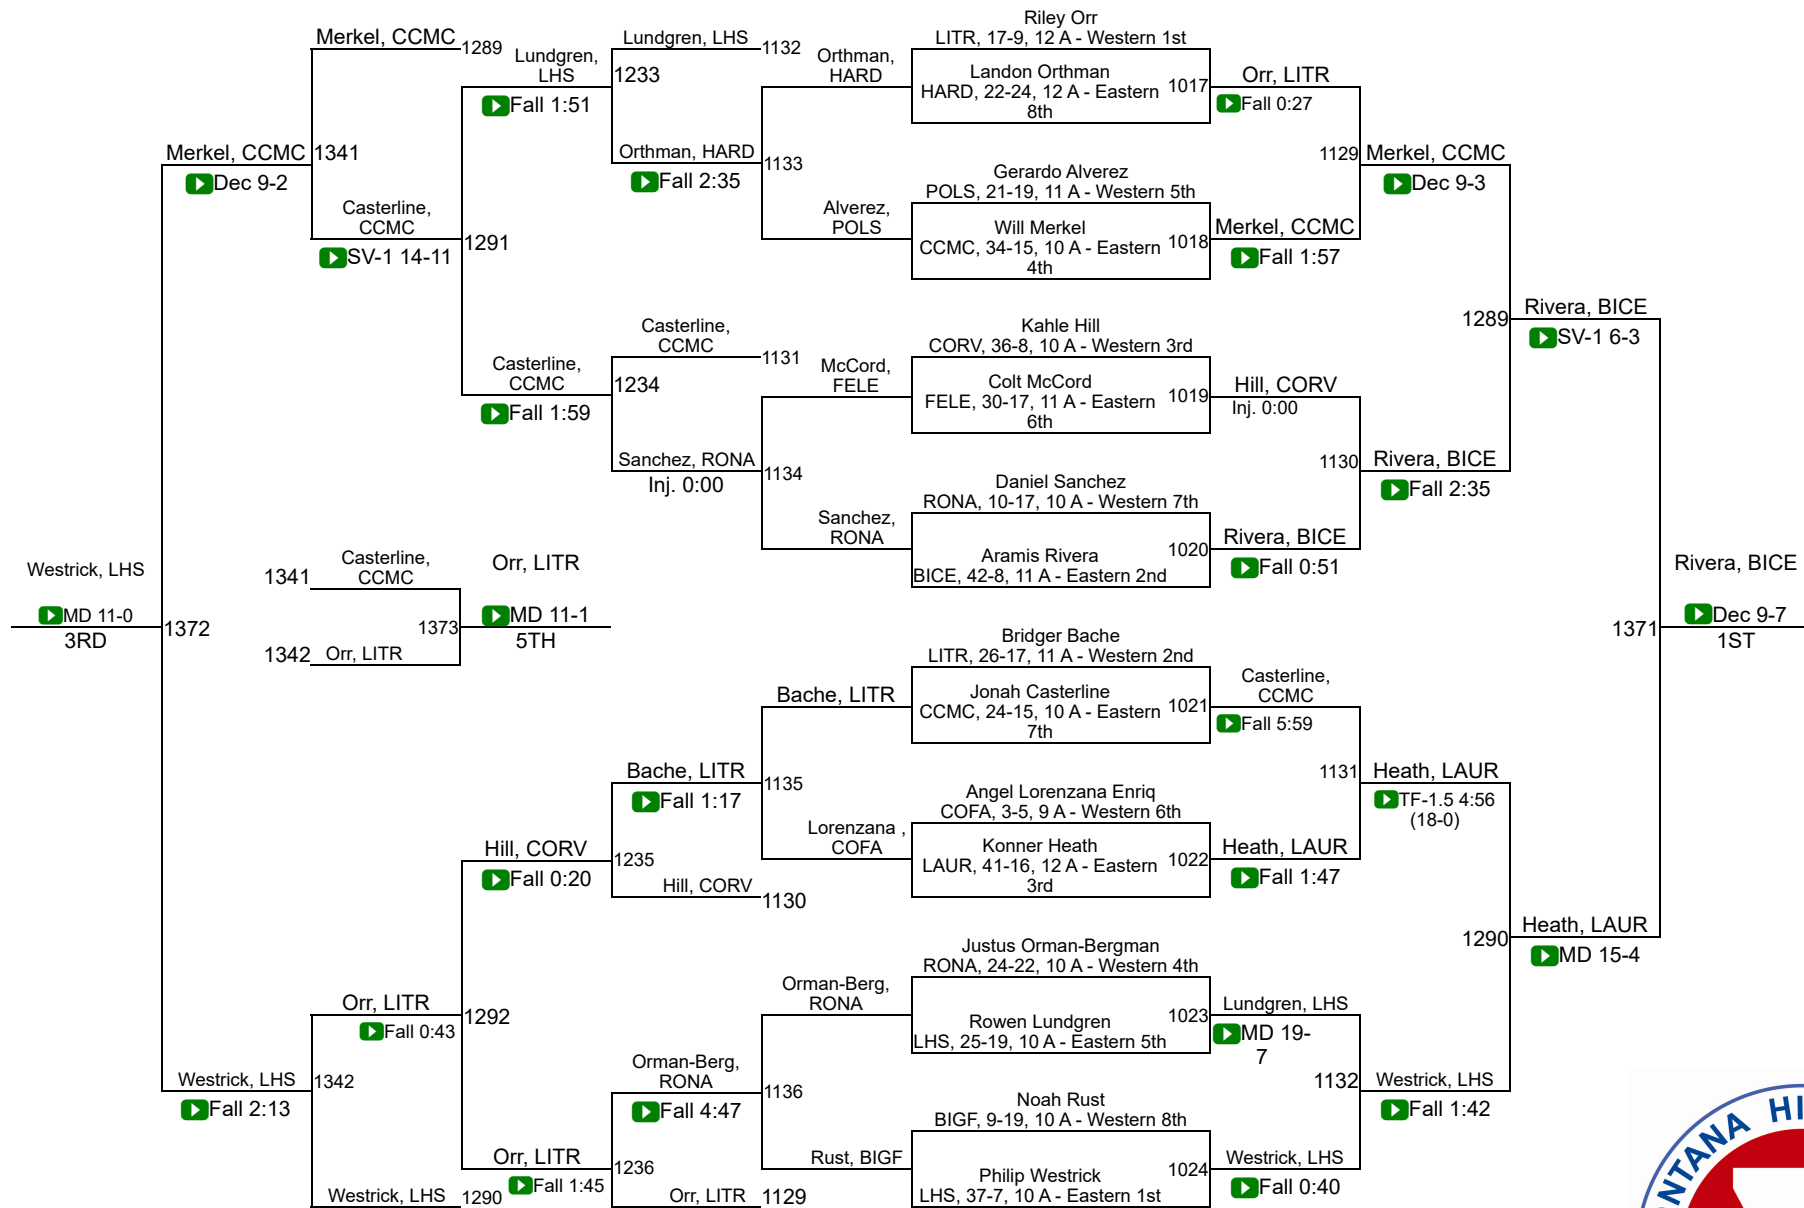

2024-25 MHSА State Championships

A - 118