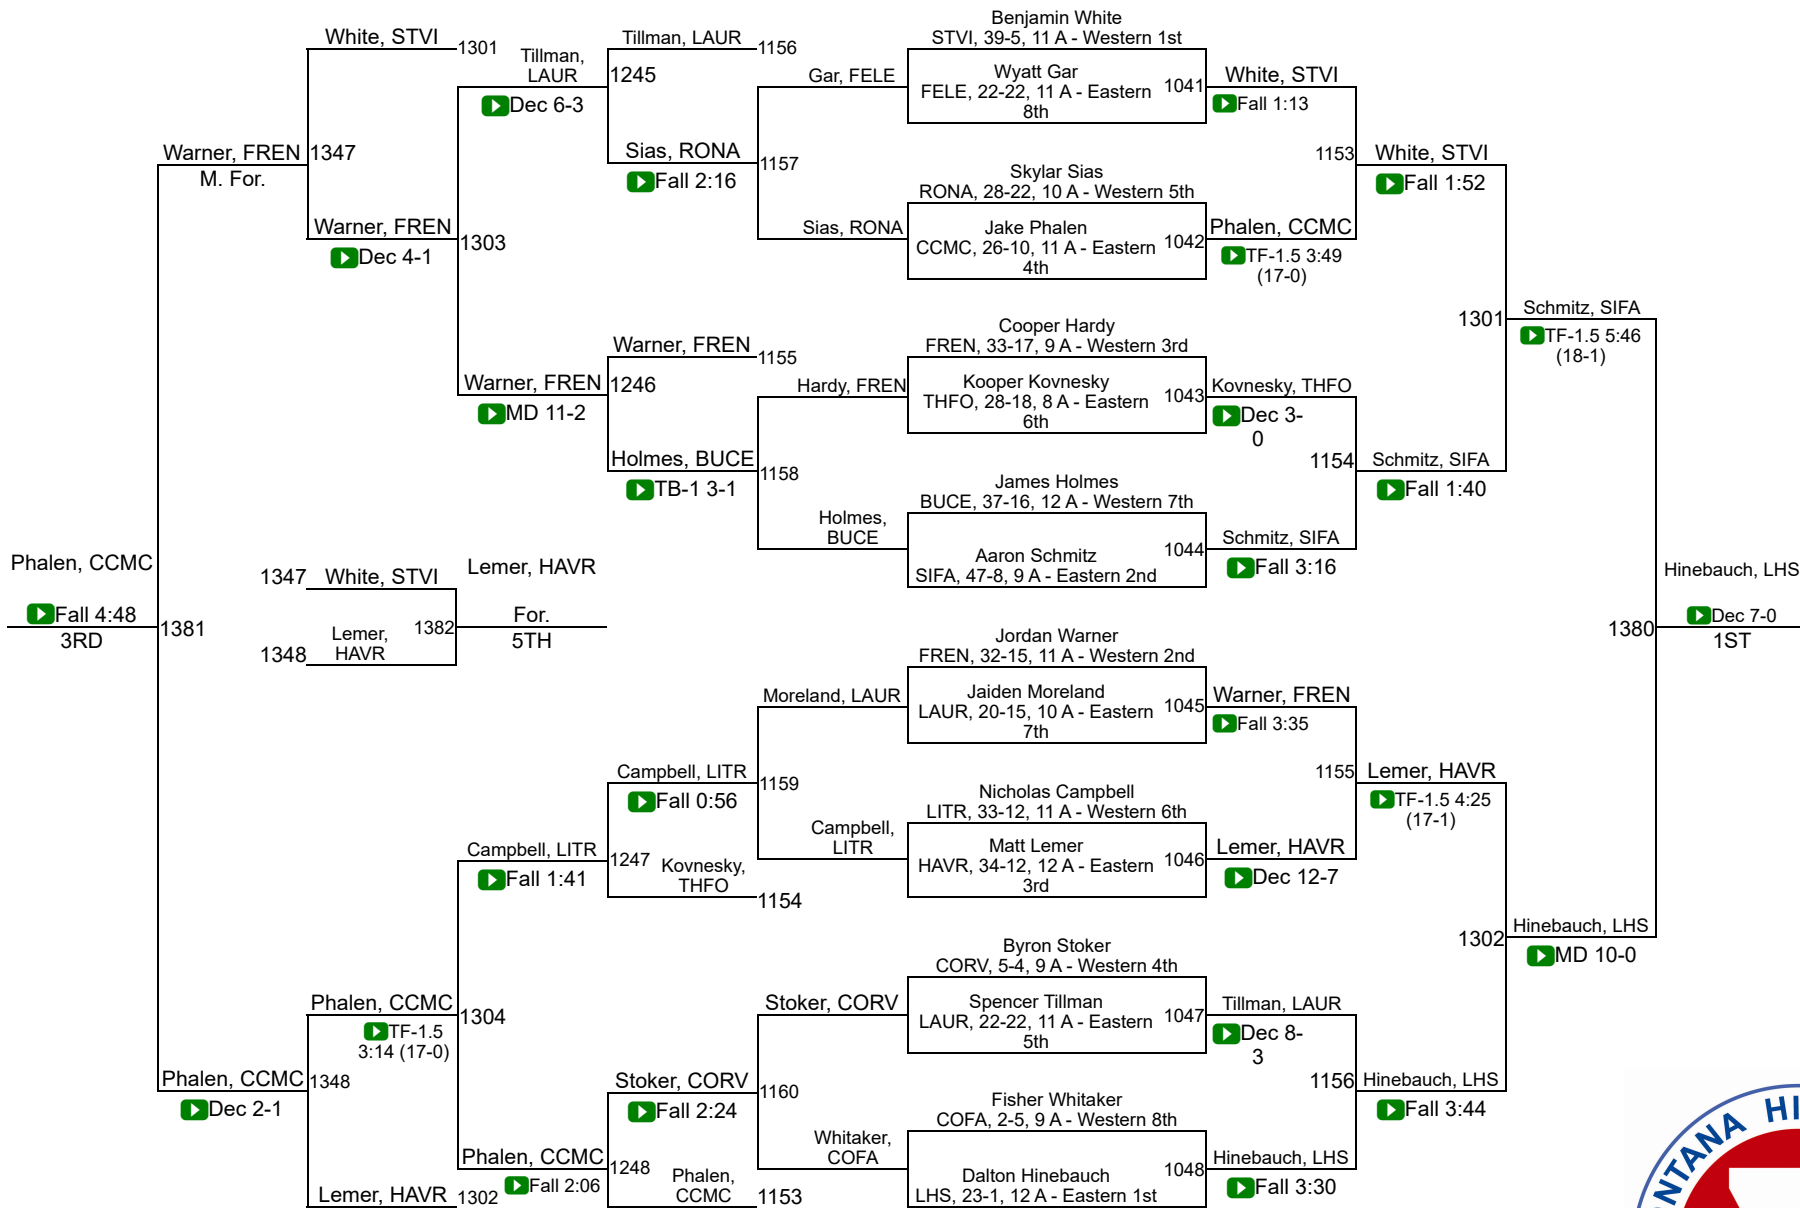

2024-25 MHSА State Championships

A - 138