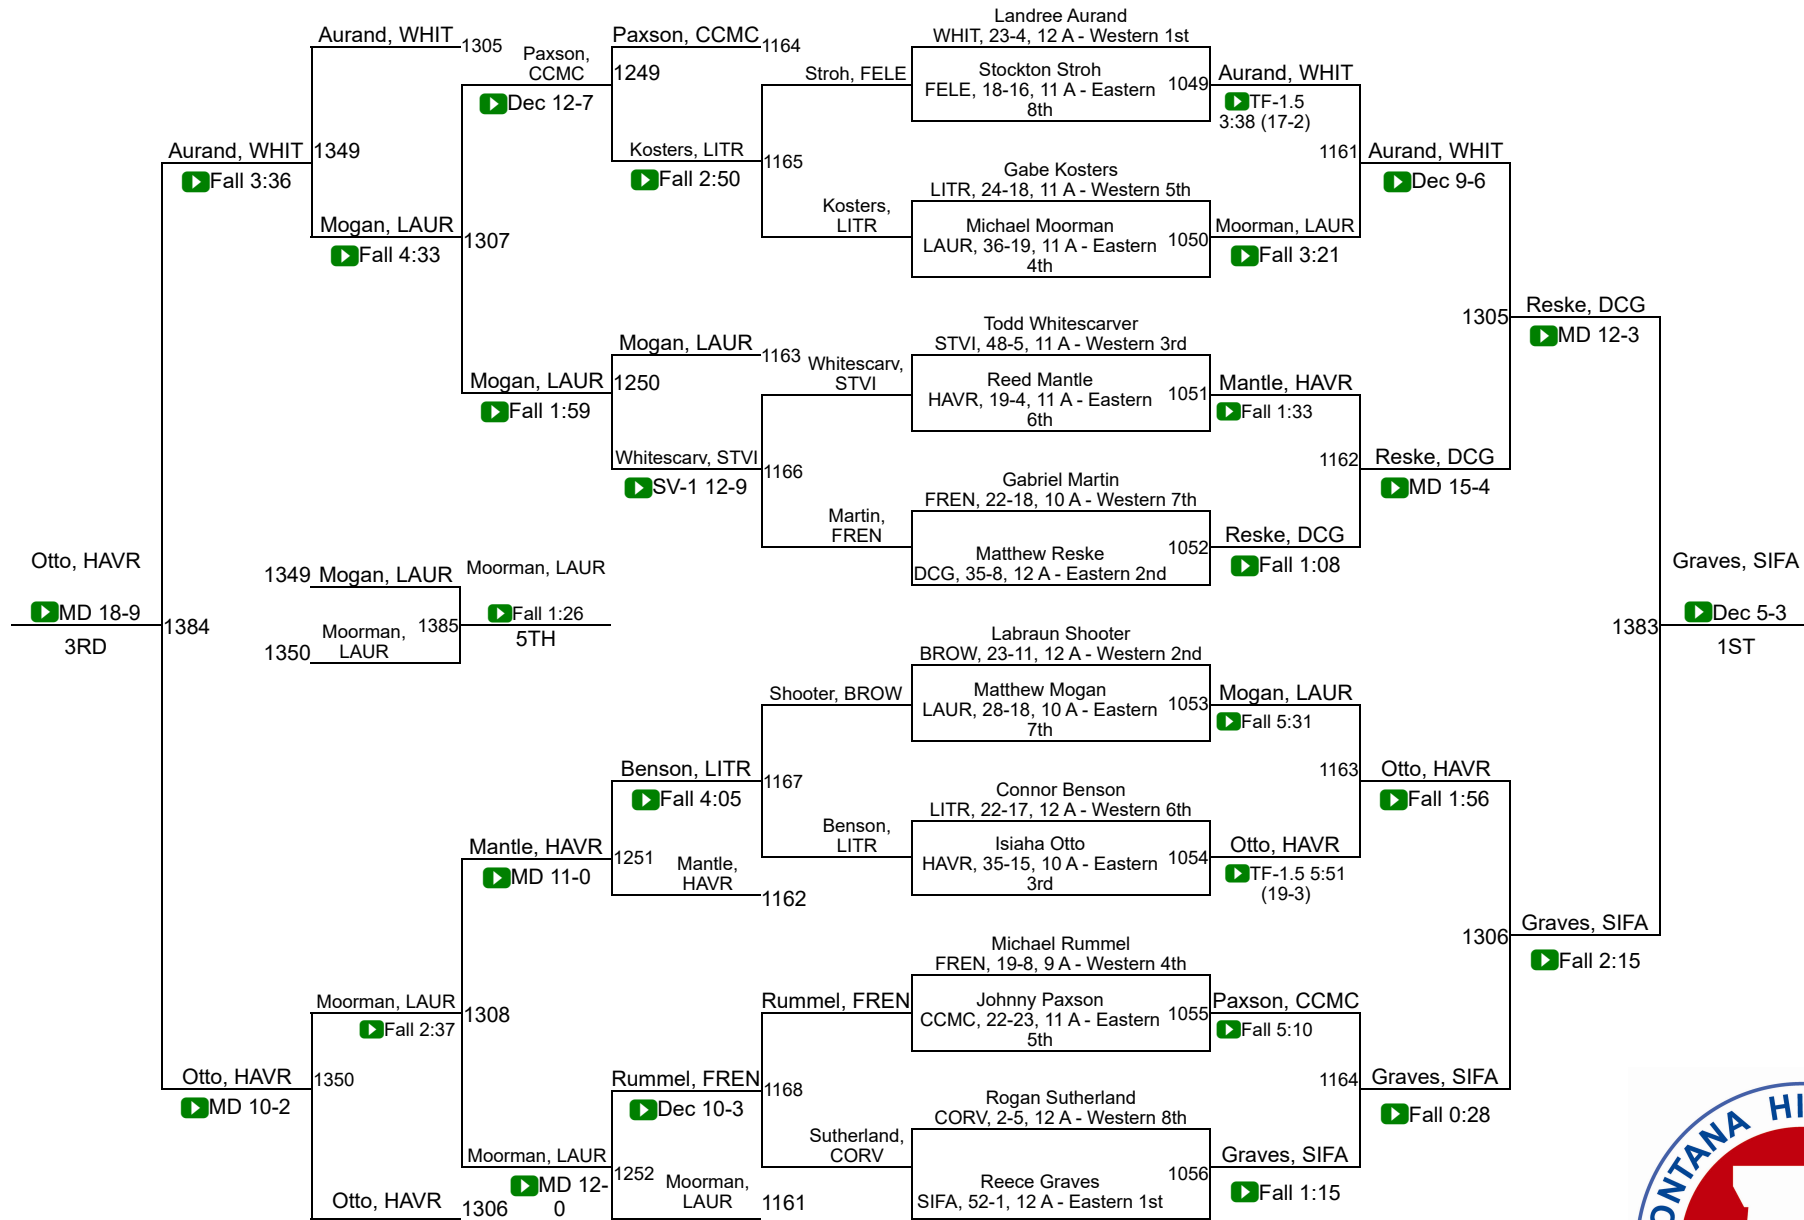

2024-25 MHSА State Championships

A - 144