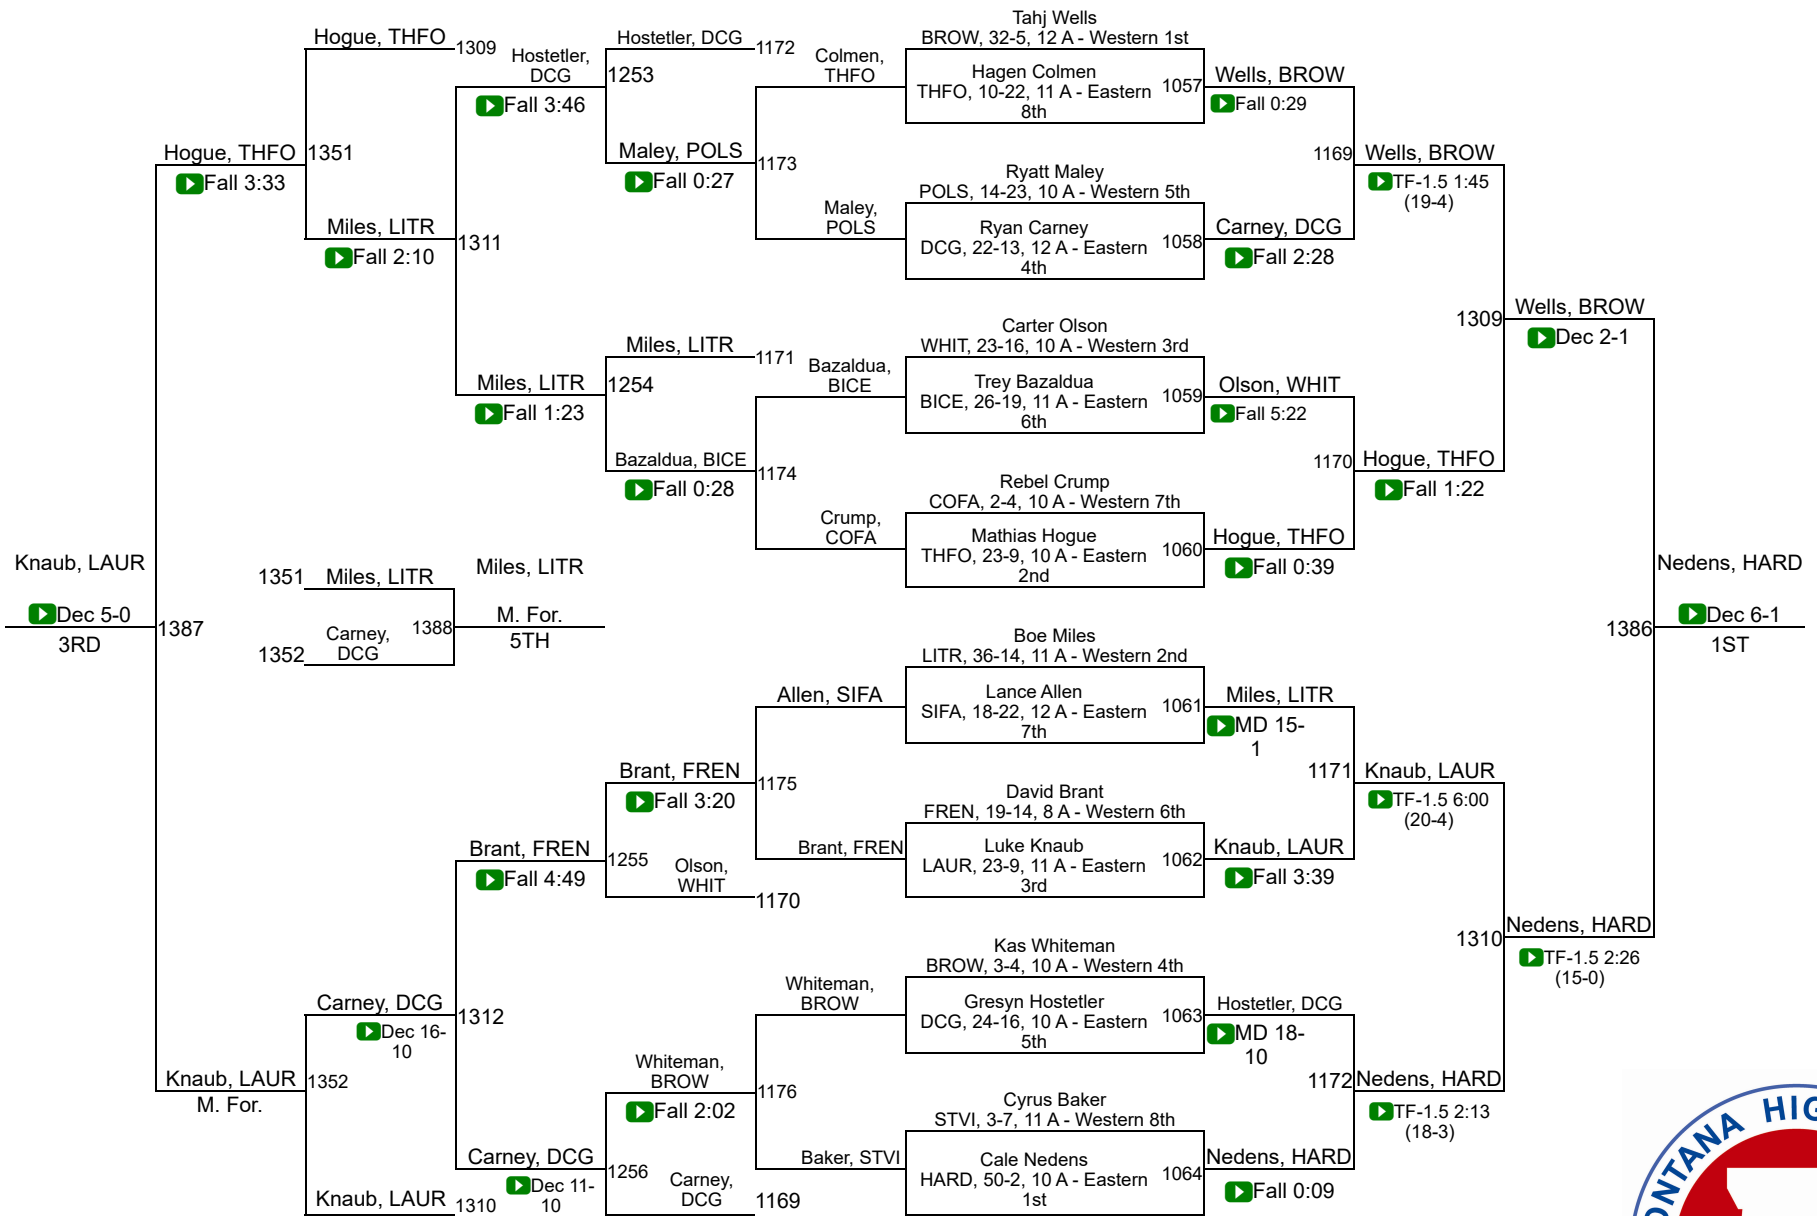

A Team Scores

1	Laurel	247.5
2	Sidney / Fairview	206.5
3	Lockwood (Billings)	174.5
4	Hardin	152.0
5	Havre	125.0
6	Billings Central/Joliet	104.0
7	Custer Co. (Miles City)	97.5
8	Columbia Falls	96.0
9	Ronan	93.0
10	Dawson County	89.0
11	Frenchtown	78.5
12	Libby / Troy	61.0
13	Beaverhead Co. (Dillon) / Twin Bridges / Sheridan	56.5
14	Browning	53.5
15	Corvallis	49.0
16	Fergus (Lewistown)	38.5
17	East Helena	31.0
18	Three Forks/Ennis	26.5
19	Hamilton	25.0
20	Butte Central	24.0
20	Whitefish	24.0
22	Bigfork	14.0
23	Stevensville / Victor	12.0
24	Polson	5.5

2024-25 MHSА State Championships

A - 138

2024-25 MHSА State Championships

A - 144

2024-25 MHSА State Championships

A - 150

2024-25 MHSА State Championships

A - 157