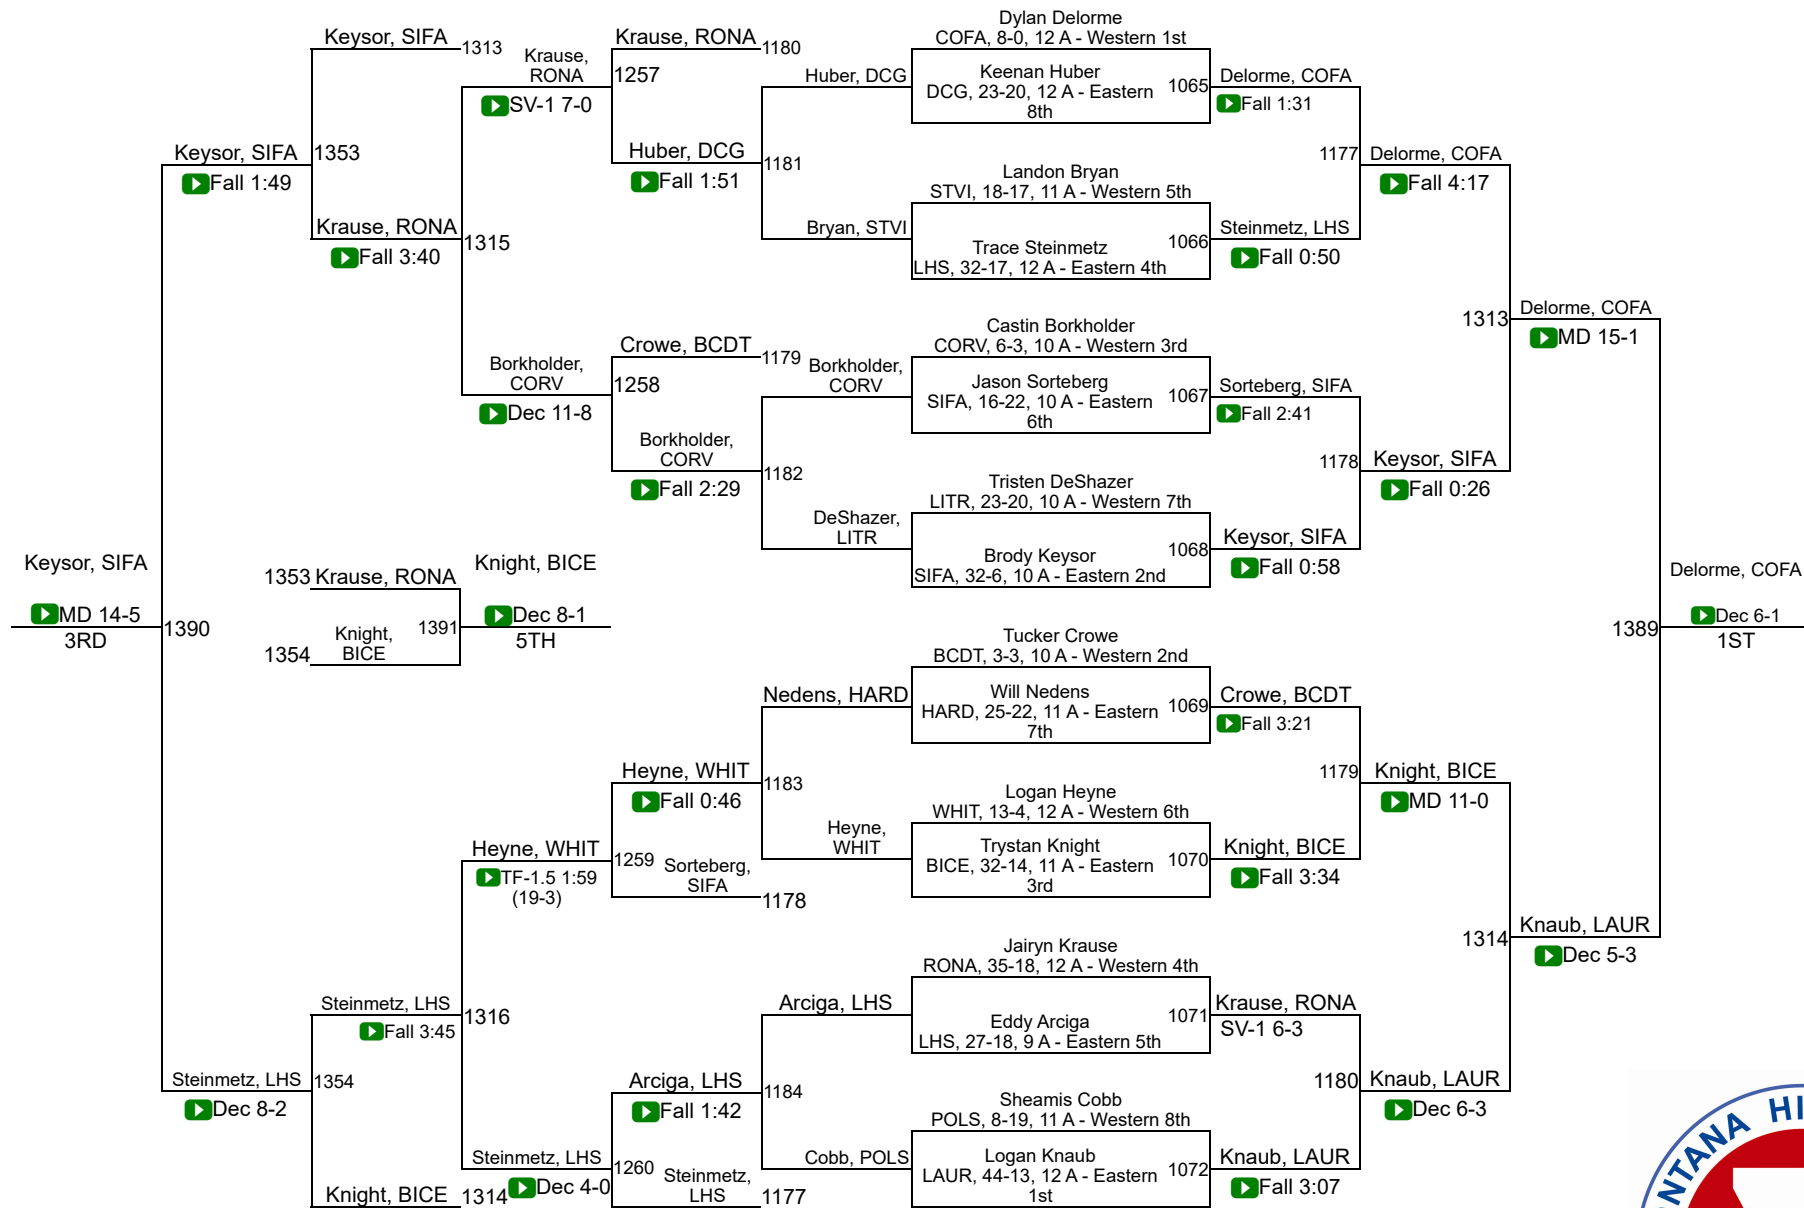

A Team Scores

1	Laurel	247.5
2	Sidney / Fairview	206.5
3	Lockwood (Billings)	174.5
4	Hardin	152.0
5	Havre	125.0
6	Billings Central/Joliet	104.0
7	Custer Co. (Miles City)	97.5
8	Columbia Falls	96.0
9	Ronan	93.0
10	Dawson County	89.0
11	Frenchtown	78.5
12	Libby / Troy	61.0
13	Beaverhead Co. (Dillon) / Twin Bridges / Sheridan	56.5
14	Browning	53.5
15	Corvallis	49.0
16	Fergus (Lewistown)	38.5
17	East Helena	31.0
18	Three Forks/Ennis	26.5
19	Hamilton	25.0
20	Butte Central	24.0
20	Whitefish	24.0
22	Bigfork	14.0
23	Stevensville / Victor	12.0
24	Polson	5.5

2024-25 MHSА State Championships

A - 138

2024-25 MHSА State Championships

A - 144

2024-25 MHSА State Championships

A - 150

2024-25 MHSА State Championships

A - 157