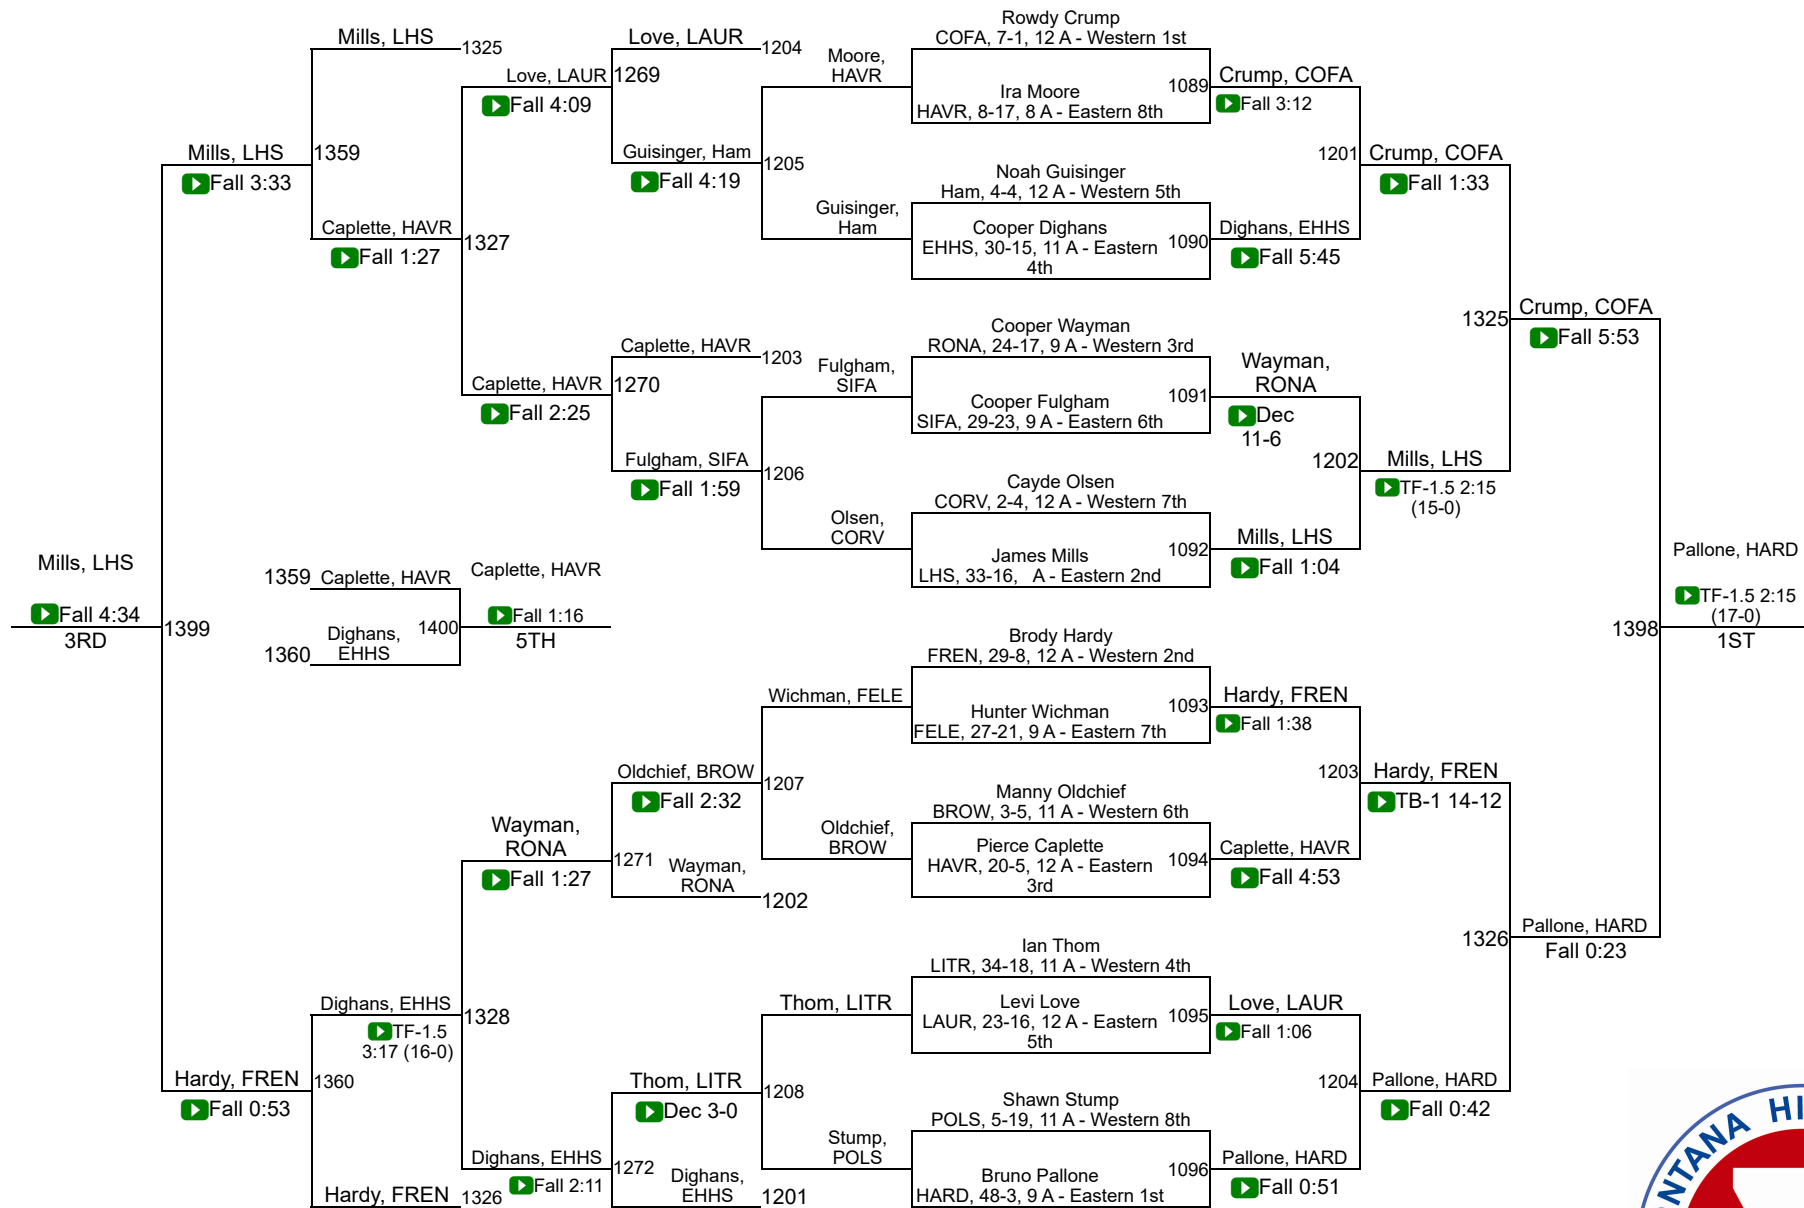

2024-25 MHSА State Championships

A - 190