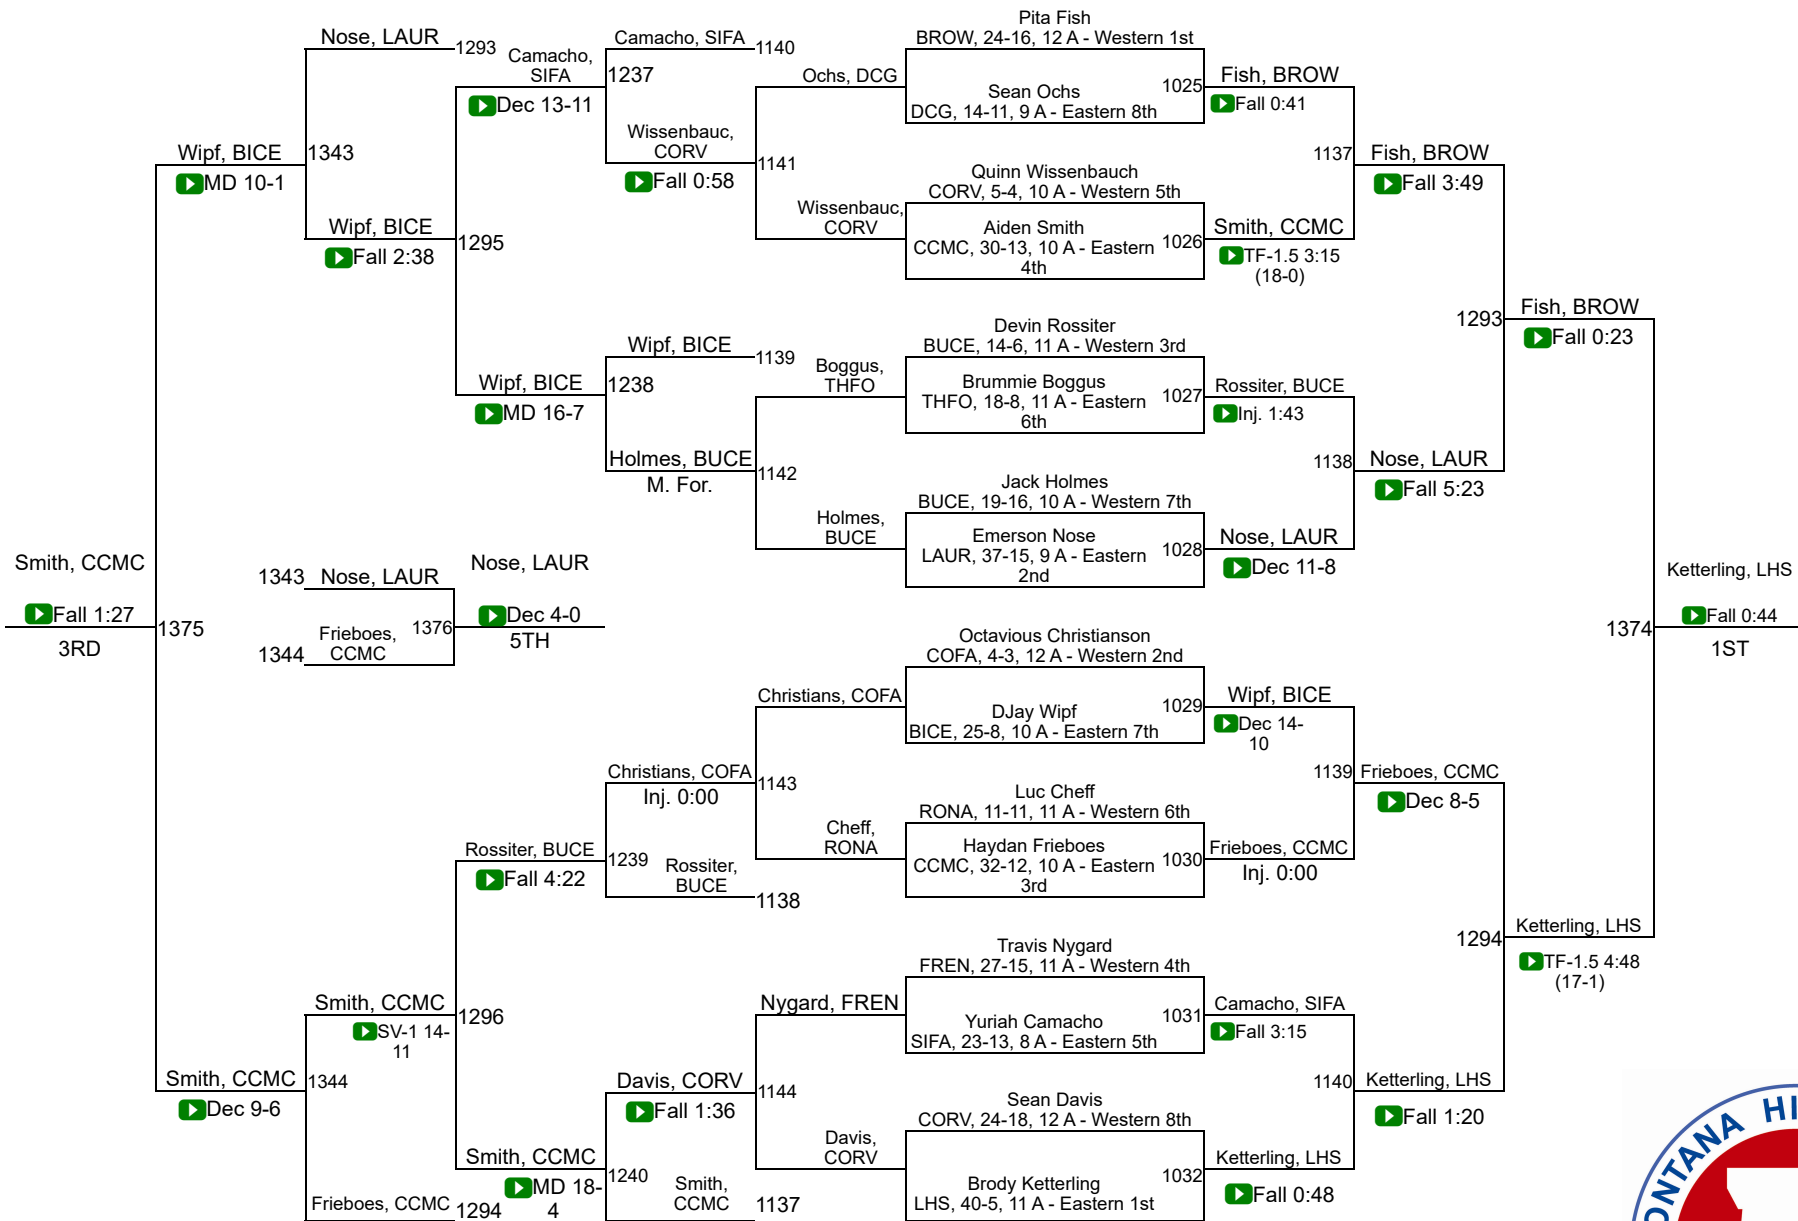

A Team Scores

1	Laurel	247.5
2	Sidney / Fairview	206.5
3	Lockwood (Billings)	174.5
4	Hardin	152.0
5	Havre	125.0
6	Billings Central/Joliet	104.0
7	Custer Co. (Miles City)	97.5
8	Columbia Falls	96.0
9	Ronan	93.0
10	Dawson County	89.0
11	Frenchtown	78.5
12	Libby / Troy	61.0
13	Beaverhead Co. (Dillon) / Twin Bridges / Sheridan	56.5
14	Browning	53.5
15	Corvallis	49.0
16	Fergus (Lewistown)	38.5
17	East Helena	31.0
18	Three Forks/Ennis	26.5
19	Hamilton	25.0
20	Butte Central	24.0
20	Whitefish	24.0
22	Bigfork	14.0
23	Stevensville / Victor	12.0
24	Polson	5.5

2024-25 MHSА State Championships

A - 103

2024-25 MHSА State Championships

A - 118

2024-25 MHSА State Championships

A - 126

2024-25 MHSА State Championships

A - 132