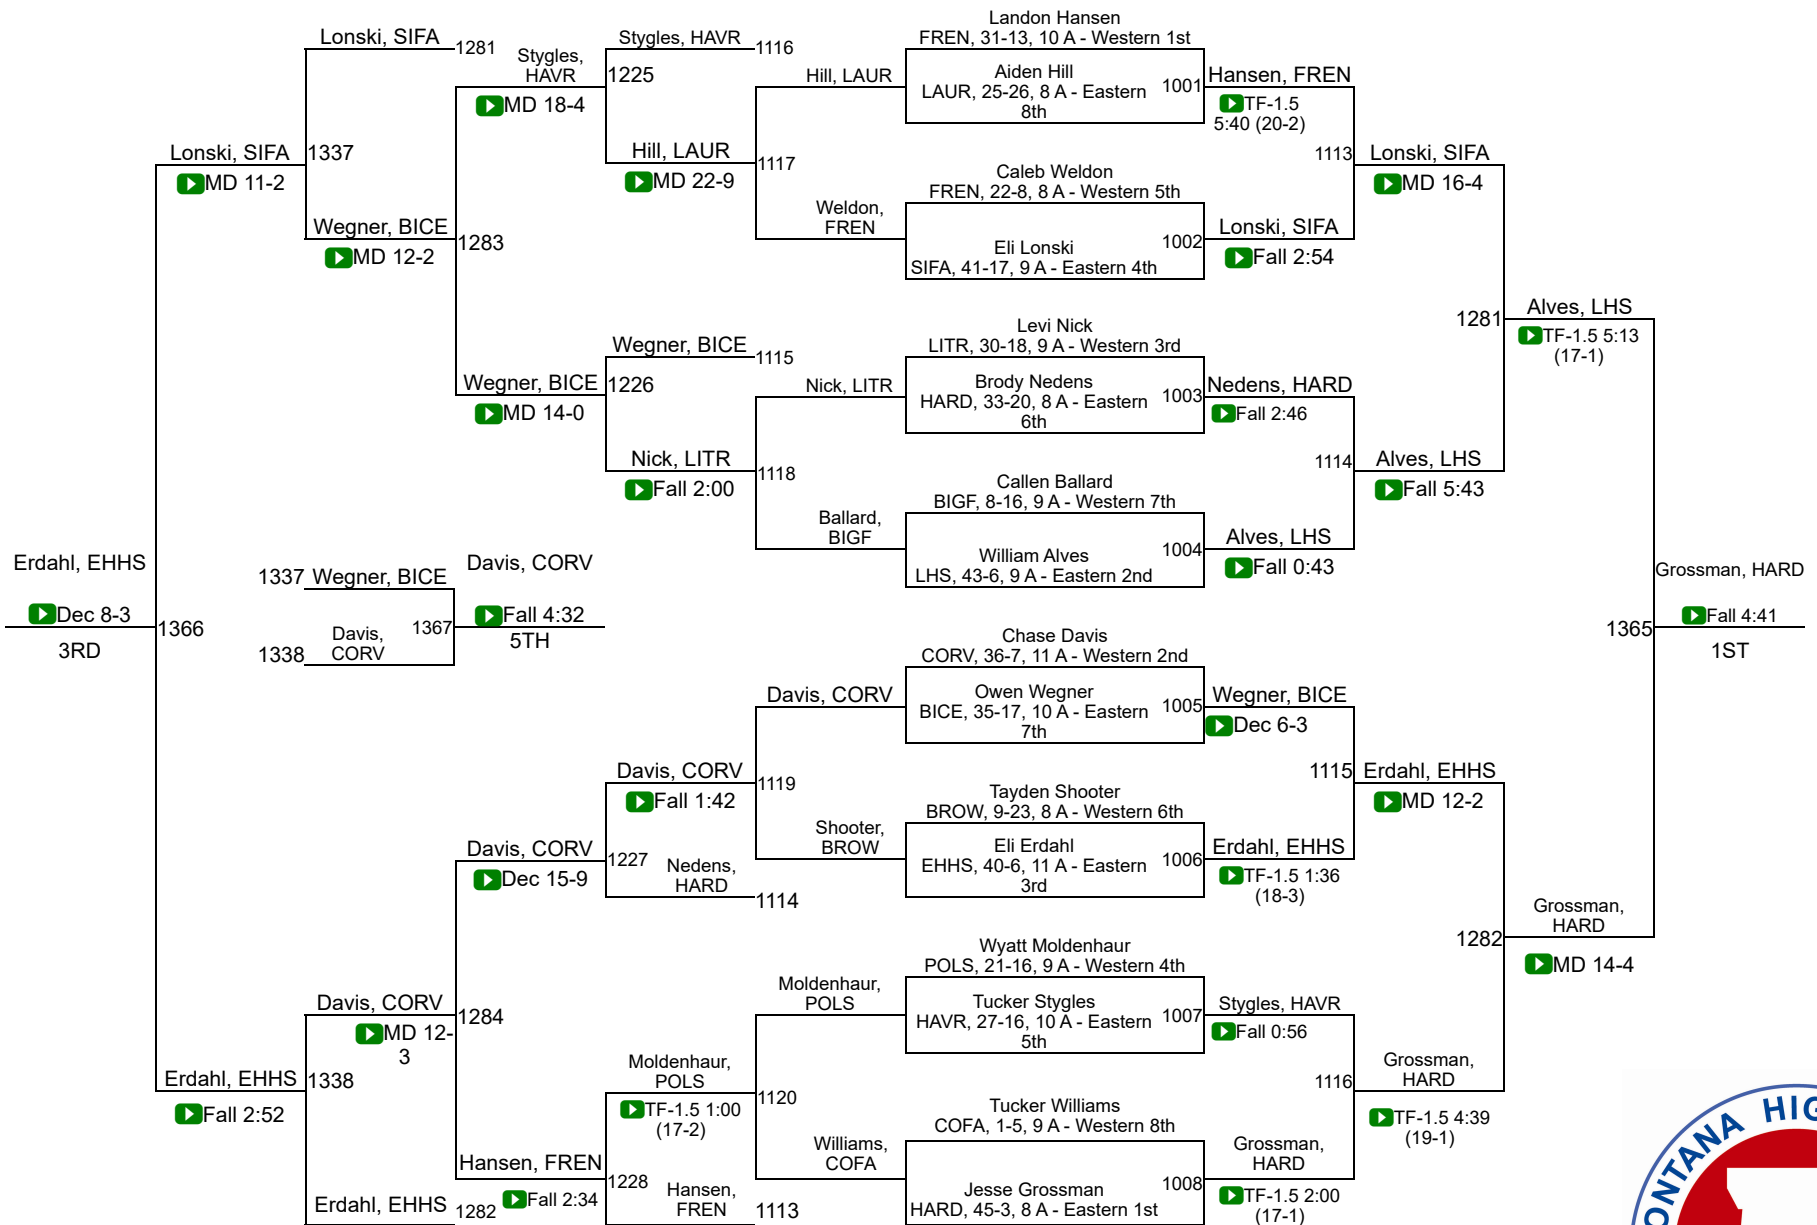

A Team Scores

1	Laurel	247.5
2	Sidney / Fairview	206.5
3	Lockwood (Billings)	174.5
4	Hardin	152.0
5	Havre	125.0
6	Billings Central/Joliet	104.0
7	Custer Co. (Miles City)	97.5
8	Columbia Falls	96.0
9	Ronan	93.0
10	Dawson County	89.0
11	Frenchtown	78.5
12	Libby / Troy	61.0
13	Beaverhead Co. (Dillon) / Twin Bridges / Sheridan	56.5
14	Browning	53.5
15	Corvallis	49.0
16	Fergus (Lewistown)	38.5
17	East Helena	31.0
18	Three Forks/Ennis	26.5
19	Hamilton	25.0
20	Butte Central	24.0
20	Whitefish	24.0
22	Bigfork	14.0
23	Stevensville / Victor	12.0
24	Polson	5.5

2024-25 MHSА State Championships

A - 103