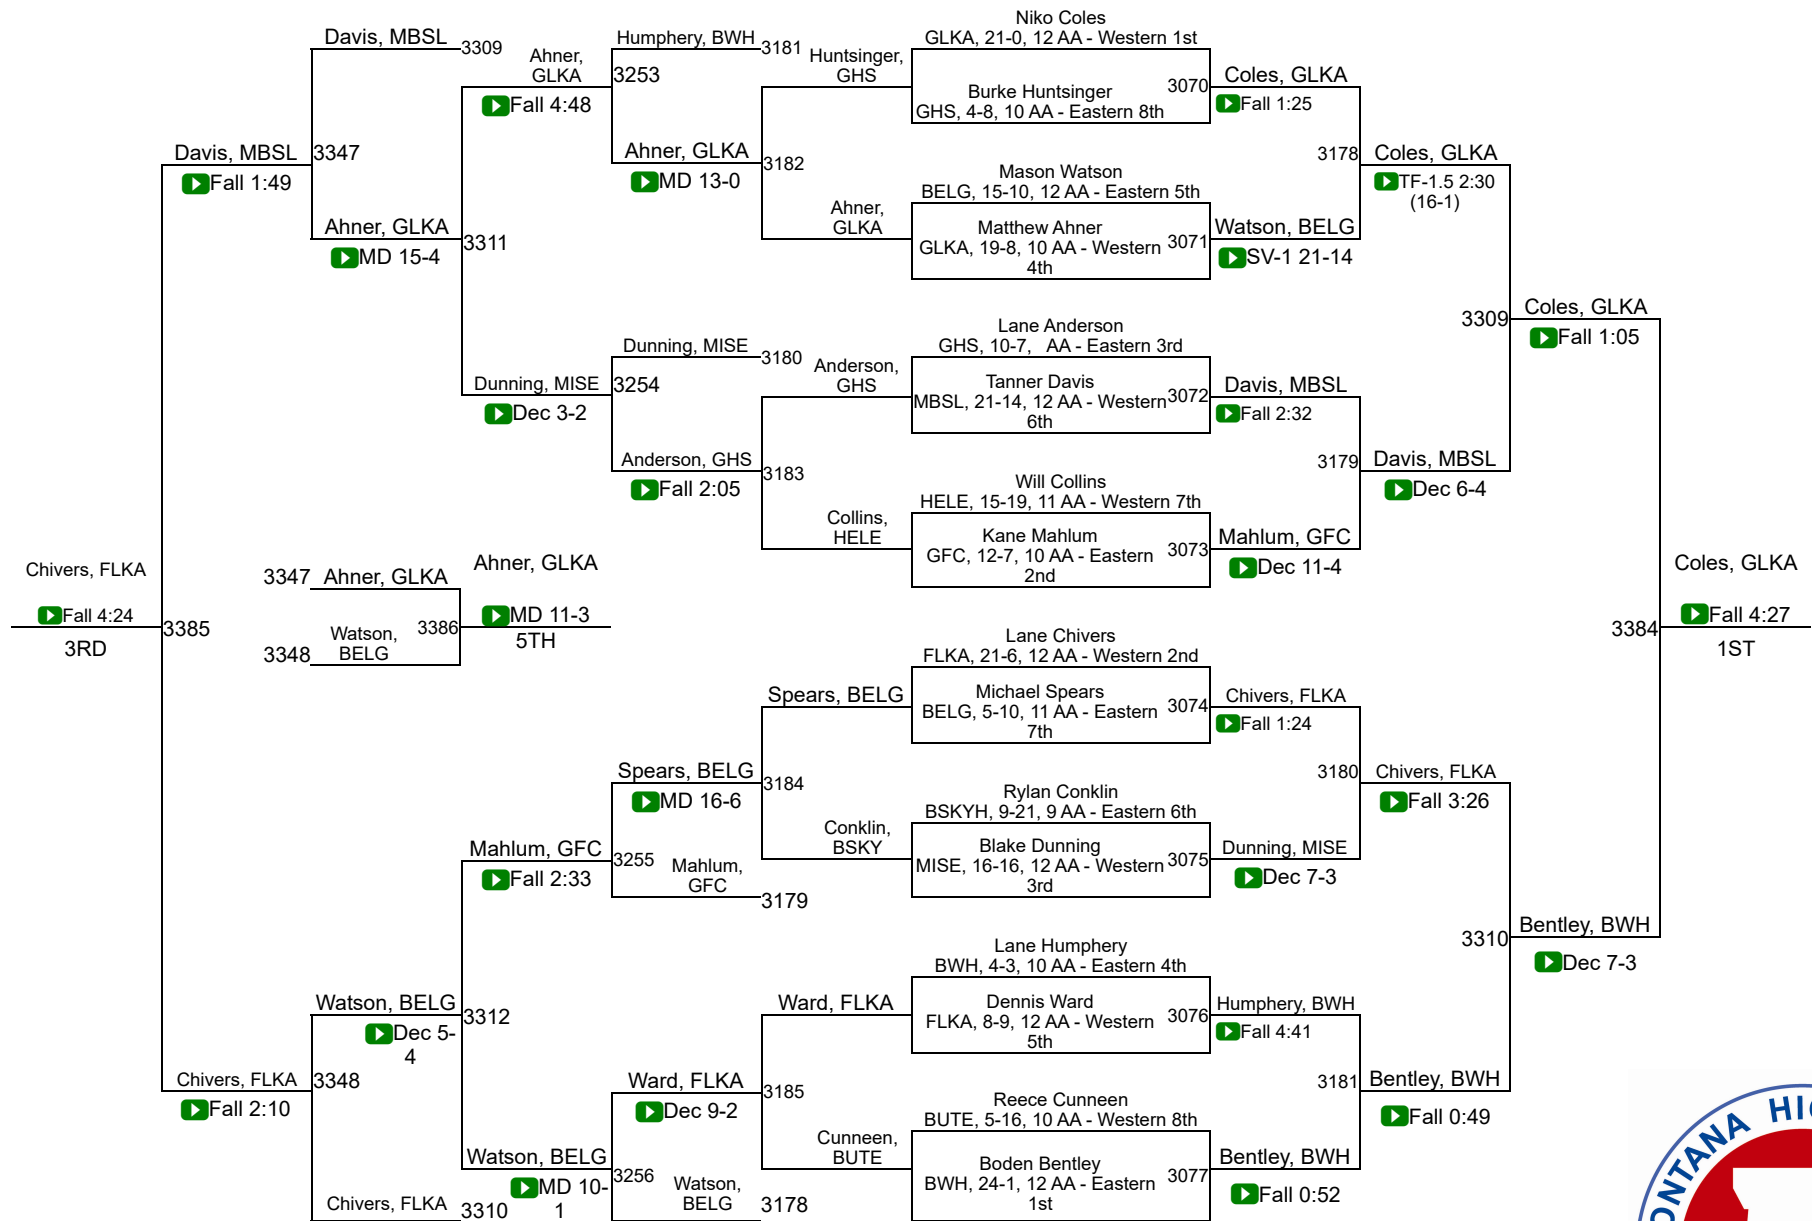

2024-25 MHSА State Championships

AA - 132

2024-25 MHSА State Championships

AA - 138

2024-25 MHSА State Championships

AA - 150

2024-25 MHSА State Championships

AA - 165