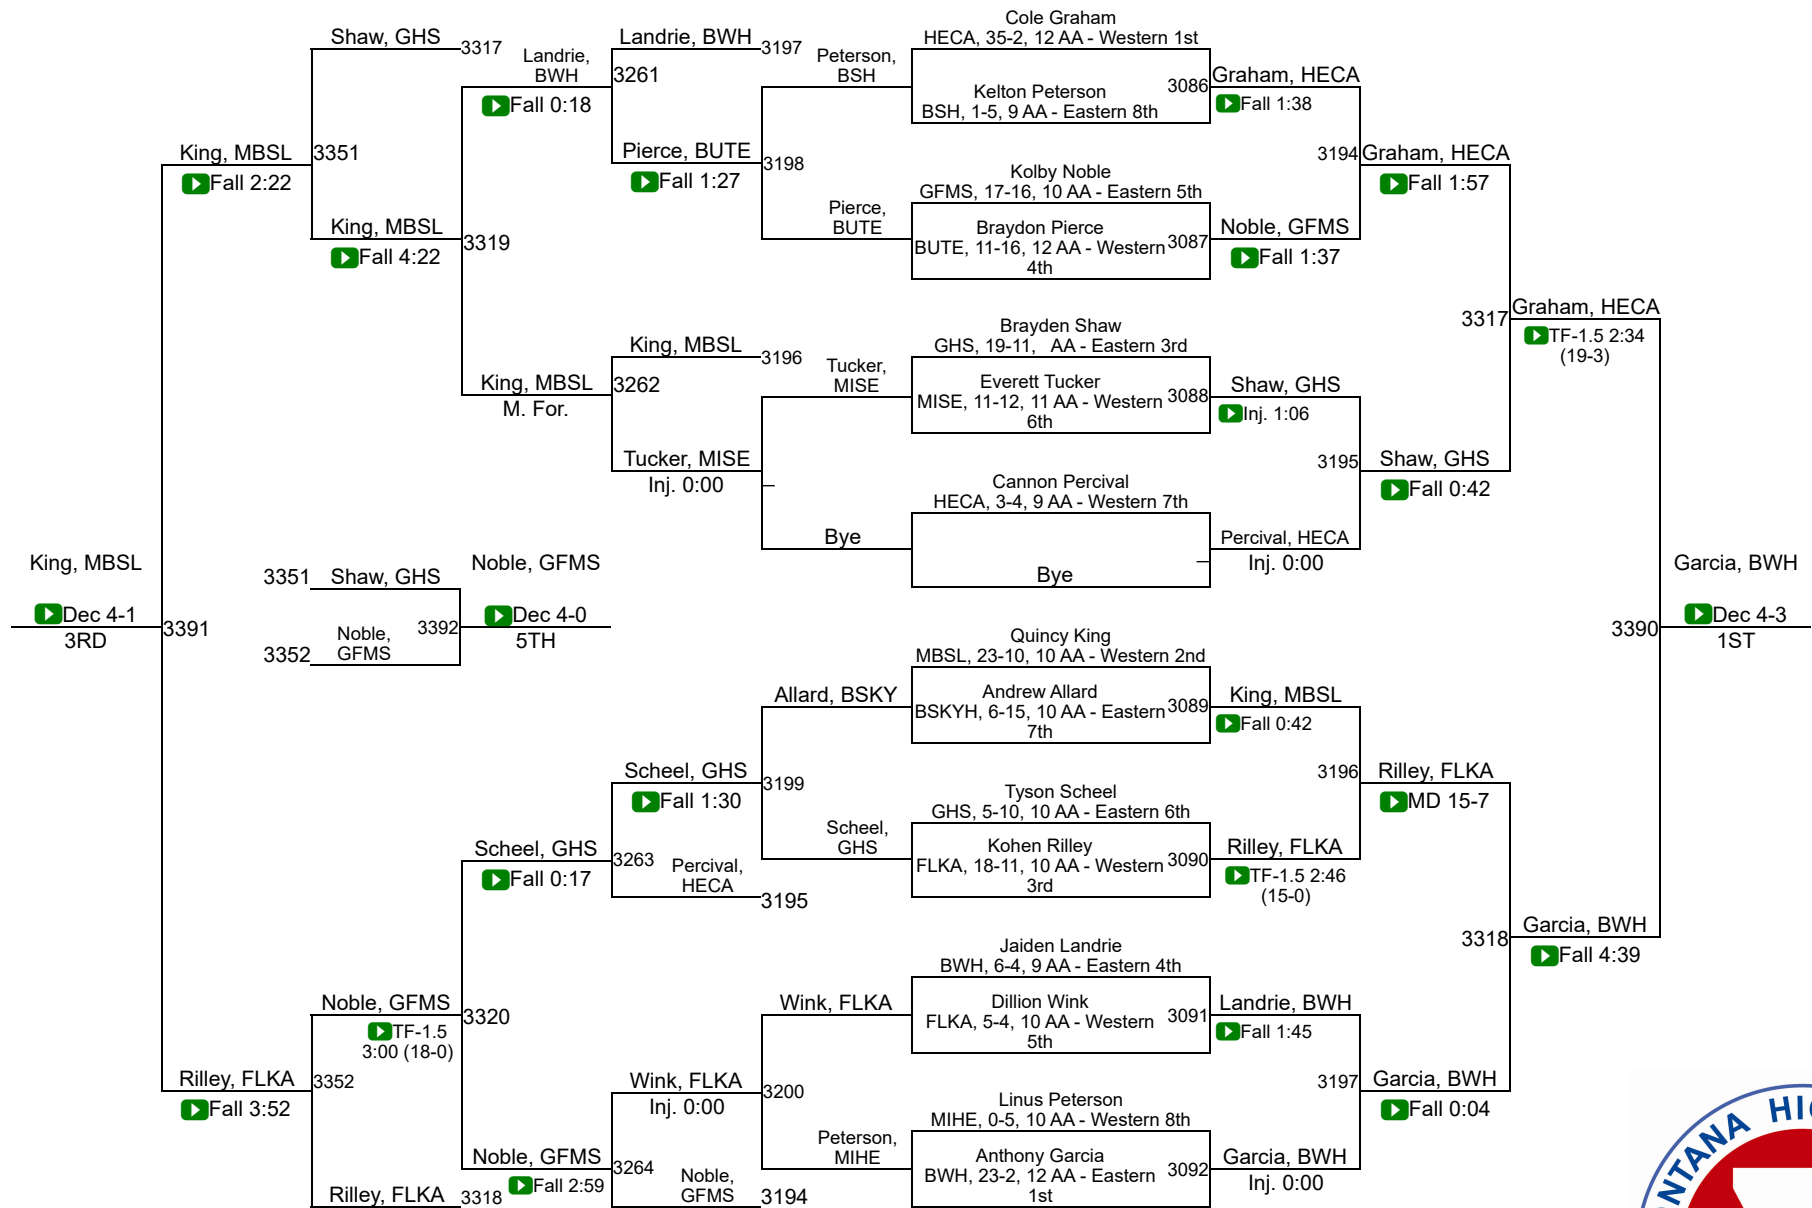

2024-25 MHSAA State Championships

AA - 190