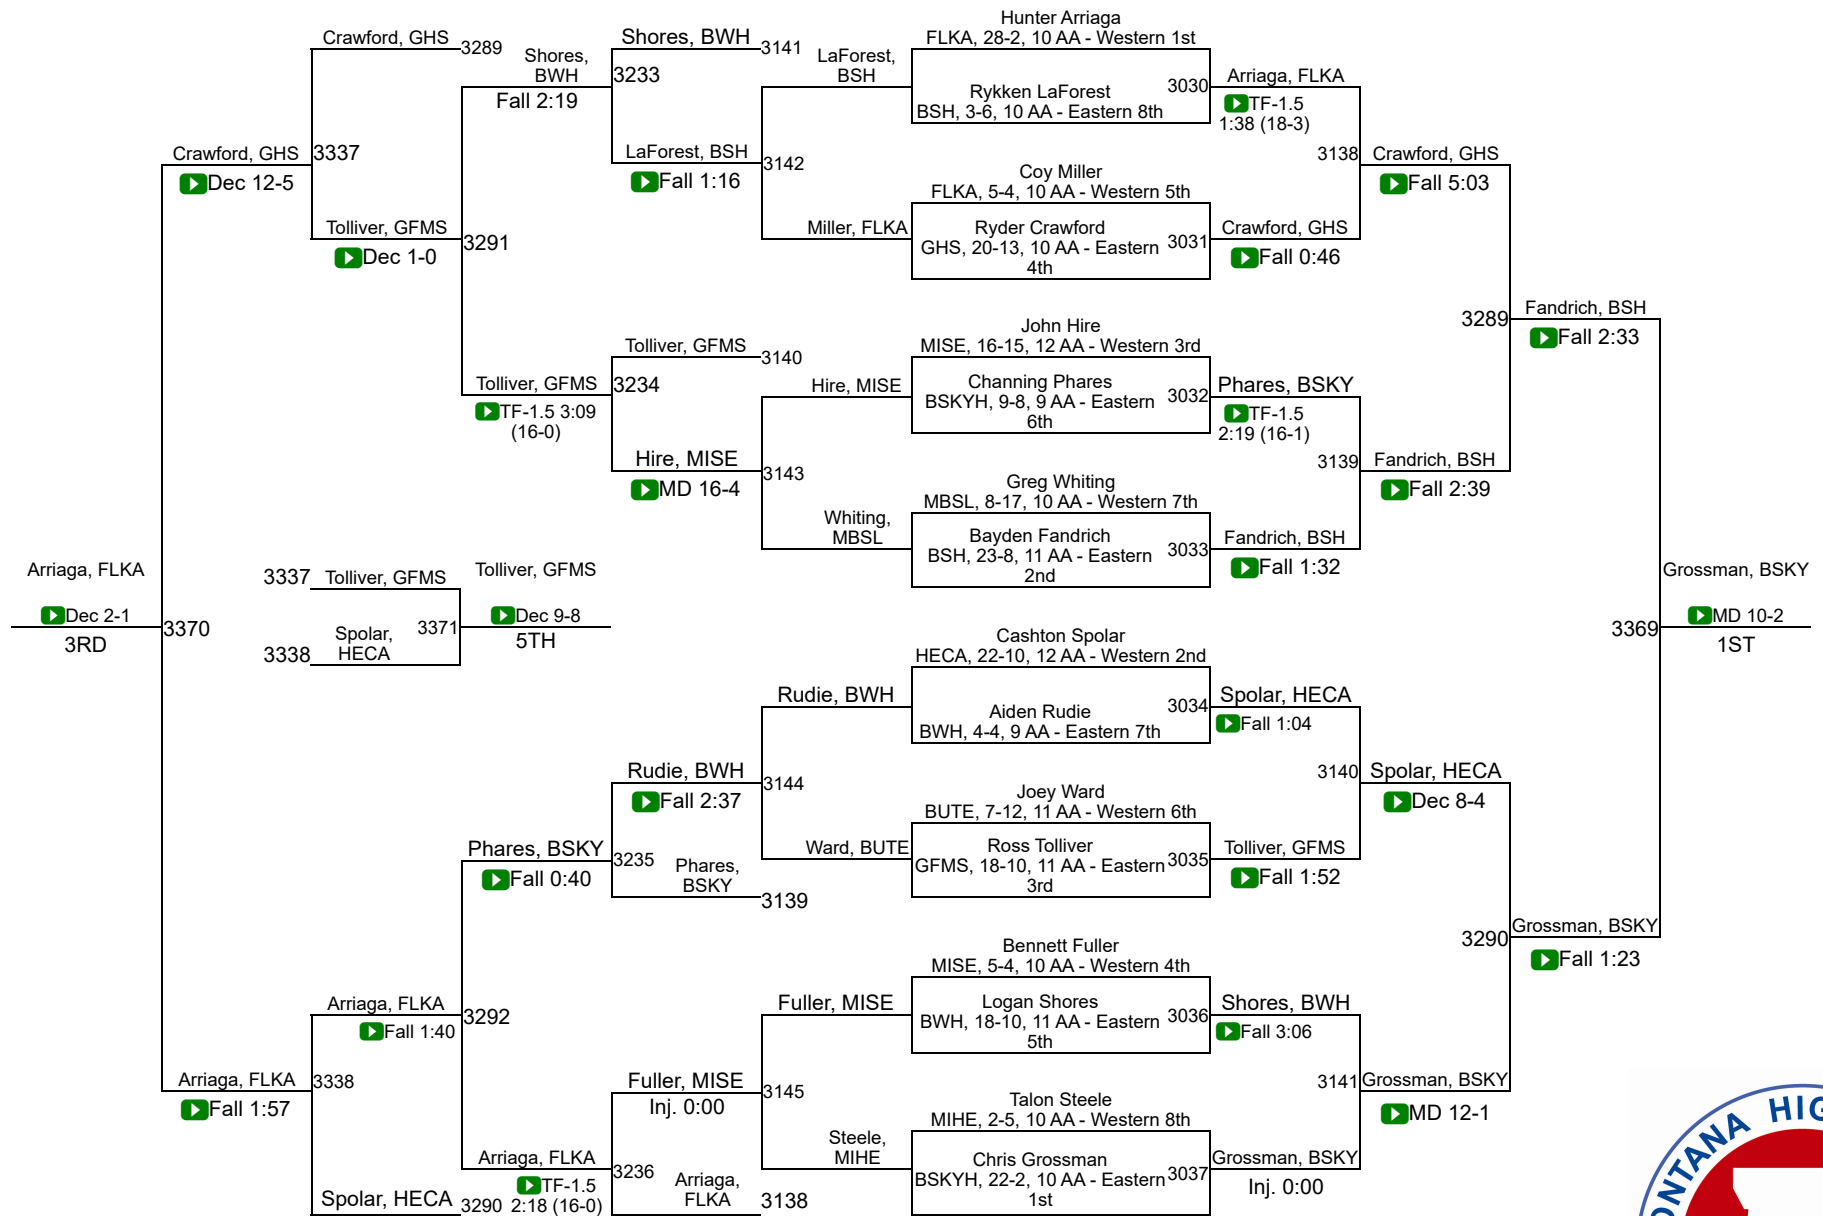

2024-25 MHSА State Championships

AA - 132