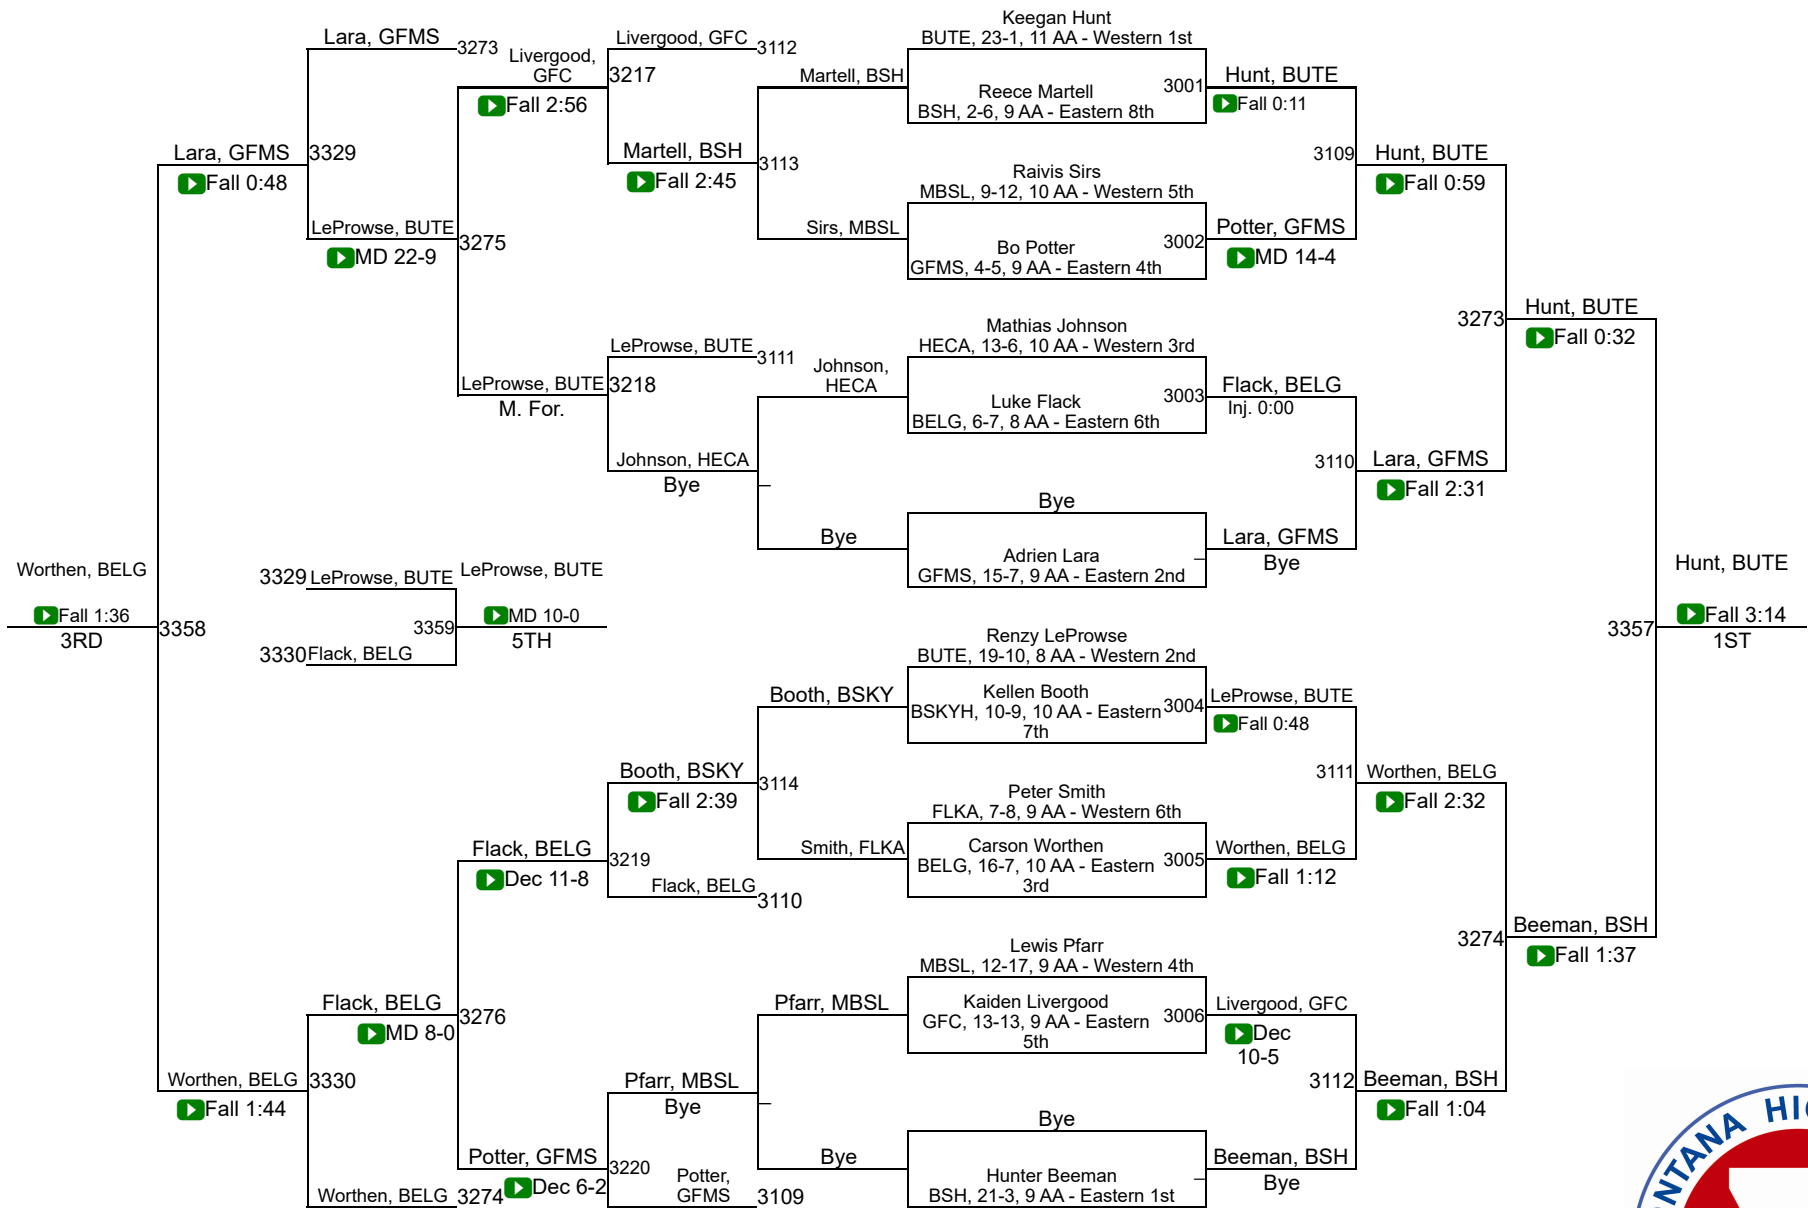

AA Team Scores

1	Billings West	278.0
2	Flathead (Kalispell)	243.5
3	Great Falls / MSDB	175.0
4	Butte	171.0
5	Billings Senior High School	144.0
6	Glacier (Kalispell)	120.5
7	Billings Skyview	110.5
8	Belgrade	108.5
9	Gallatin (Bozeman)	108.0
10	Missoula Sentinel	102.5
11	Helena Capital	84.5
12	Great Falls CMR	76.5
13	Missoula Big Sky / Loyola Sacred Heart	50.5
14	Helena	24.5
15	Missoula Hellgate	0.0

2024-25 MHSAA State Championships

AA - 103