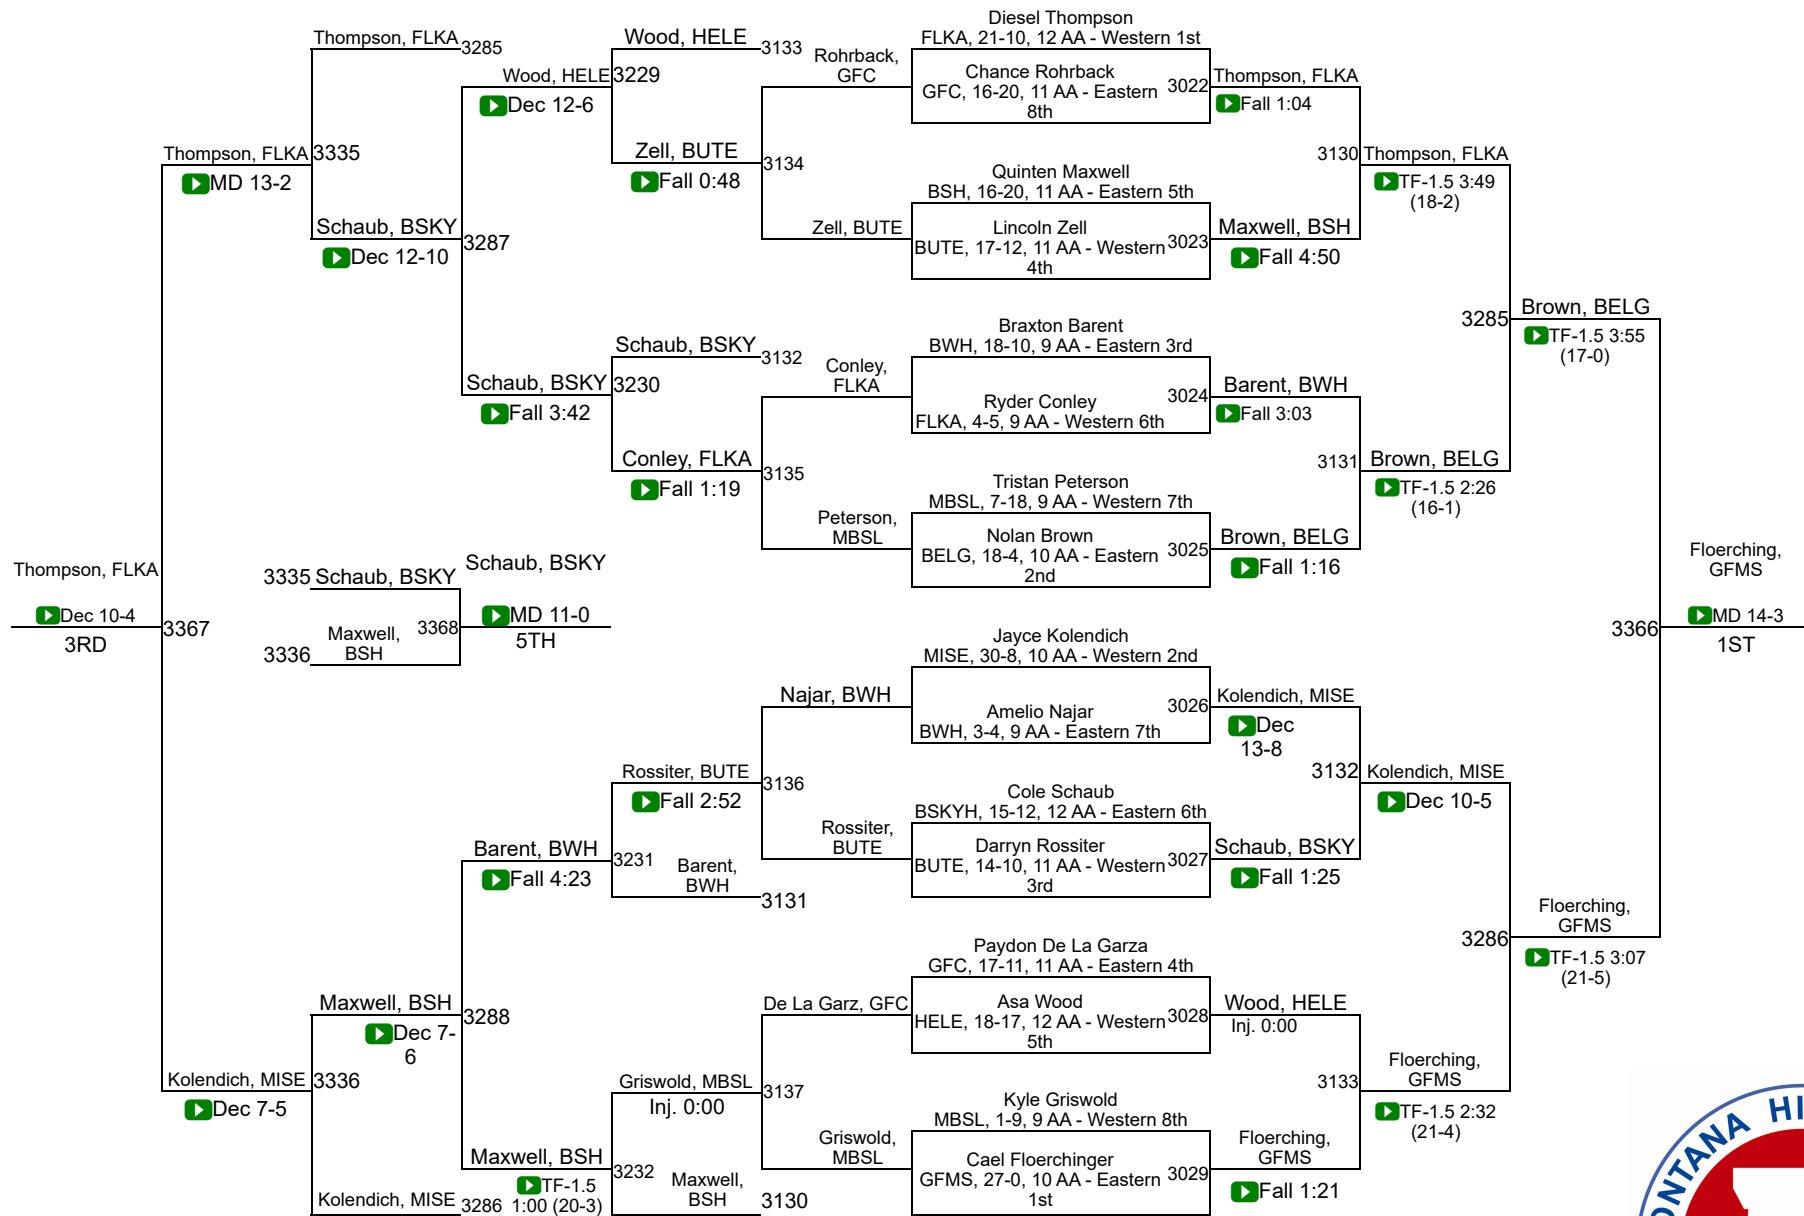

AA Team Scores

1	Billings West	278.0
2	Flathead (Kalispell)	243.5
3	Great Falls / MSDB	175.0
4	Butte	171.0
5	Billings Senior High School	144.0
6	Glacier (Kalispell)	120.5
7	Billings Skyview	110.5
8	Belgrade	108.5
9	Gallatin (Bozeman)	108.0
10	Missoula Sentinel	102.5
11	Helena Capital	84.5
12	Great Falls CMR	76.5
13	Missoula Big Sky / Loyola Sacred Heart	50.5
14	Helena	24.5
15	Missoula Hellgate	0.0

2024-25 MHSAA State Championships

AA - 103

2024-25 MHSА State Championships

AA - 110

2024-25 MHSА State Championships

AA - 118

2024-25 MHSА State Championships

AA - 126