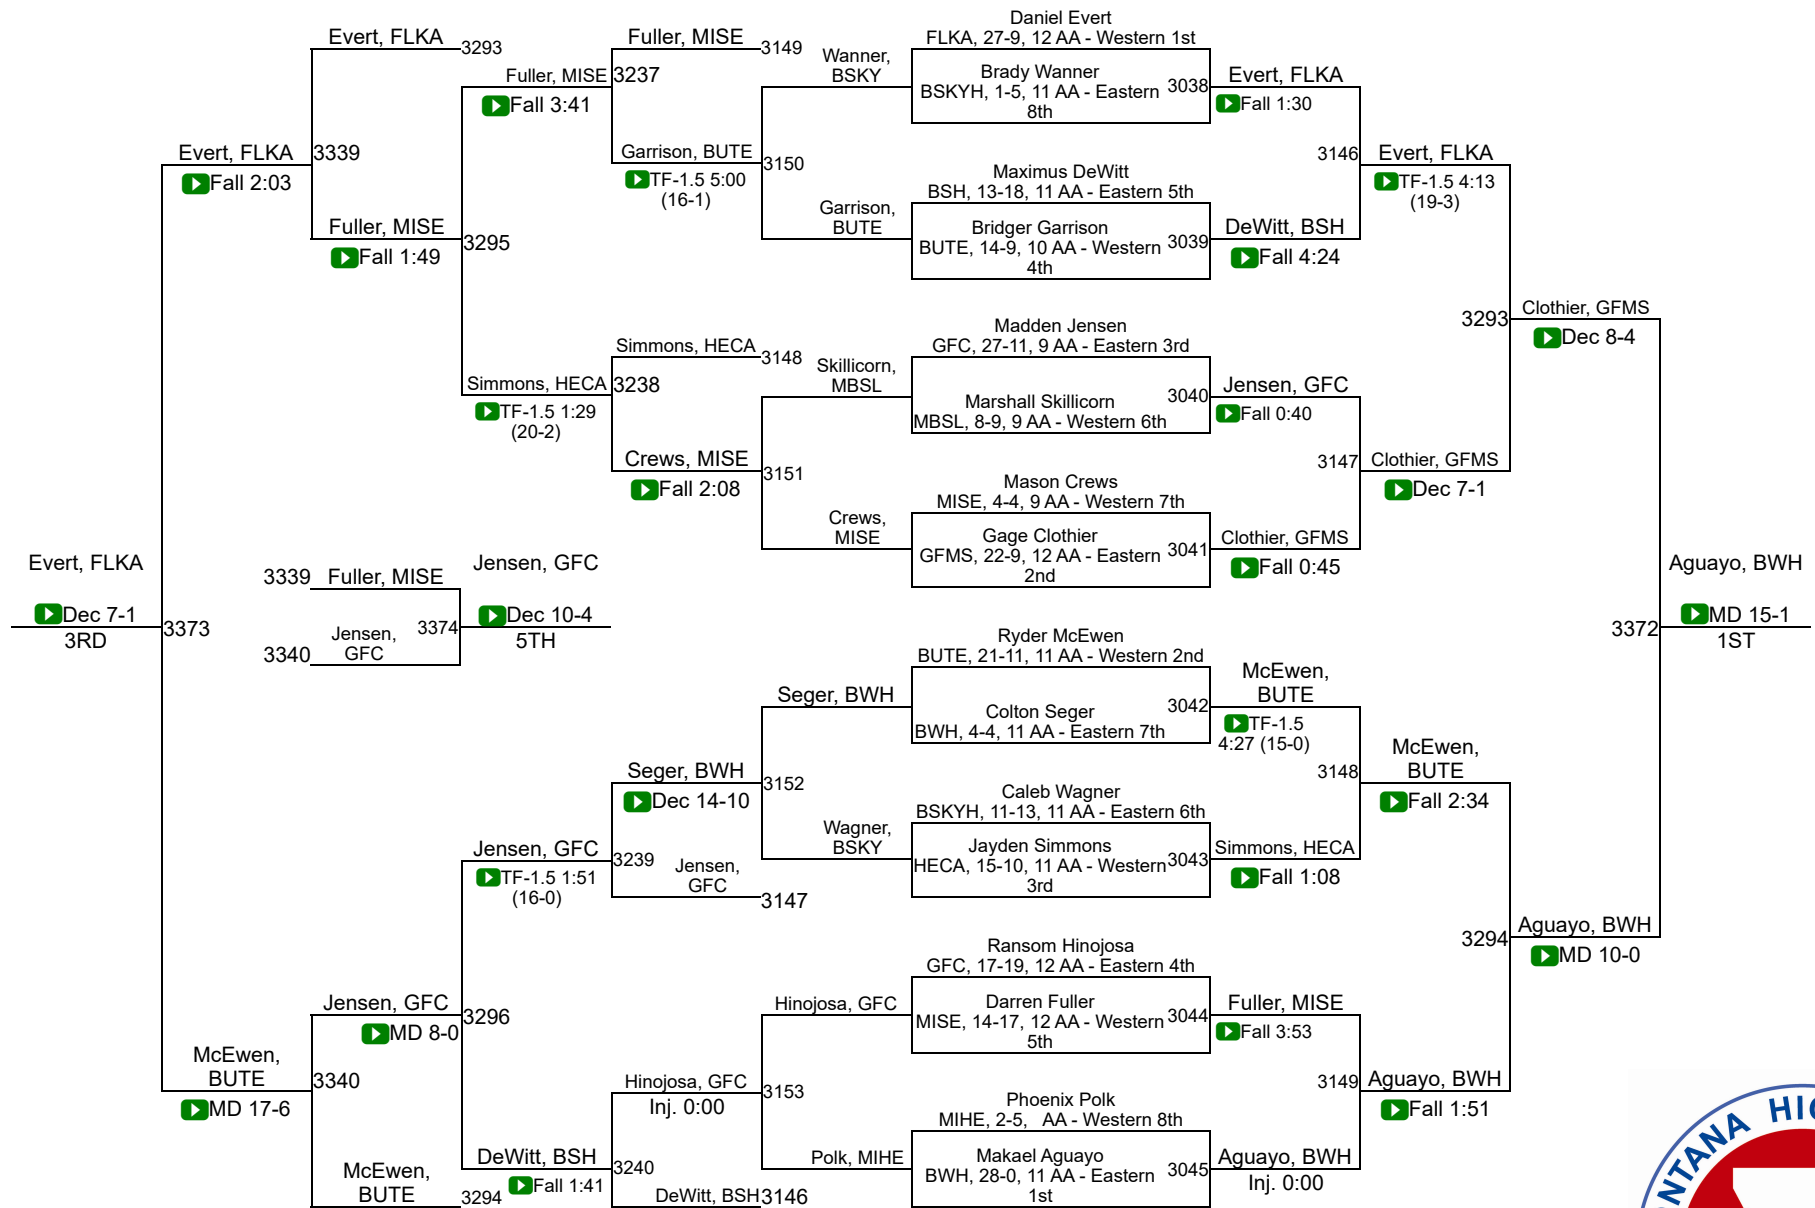

2024-25 MHSА State Championships

AA - 138