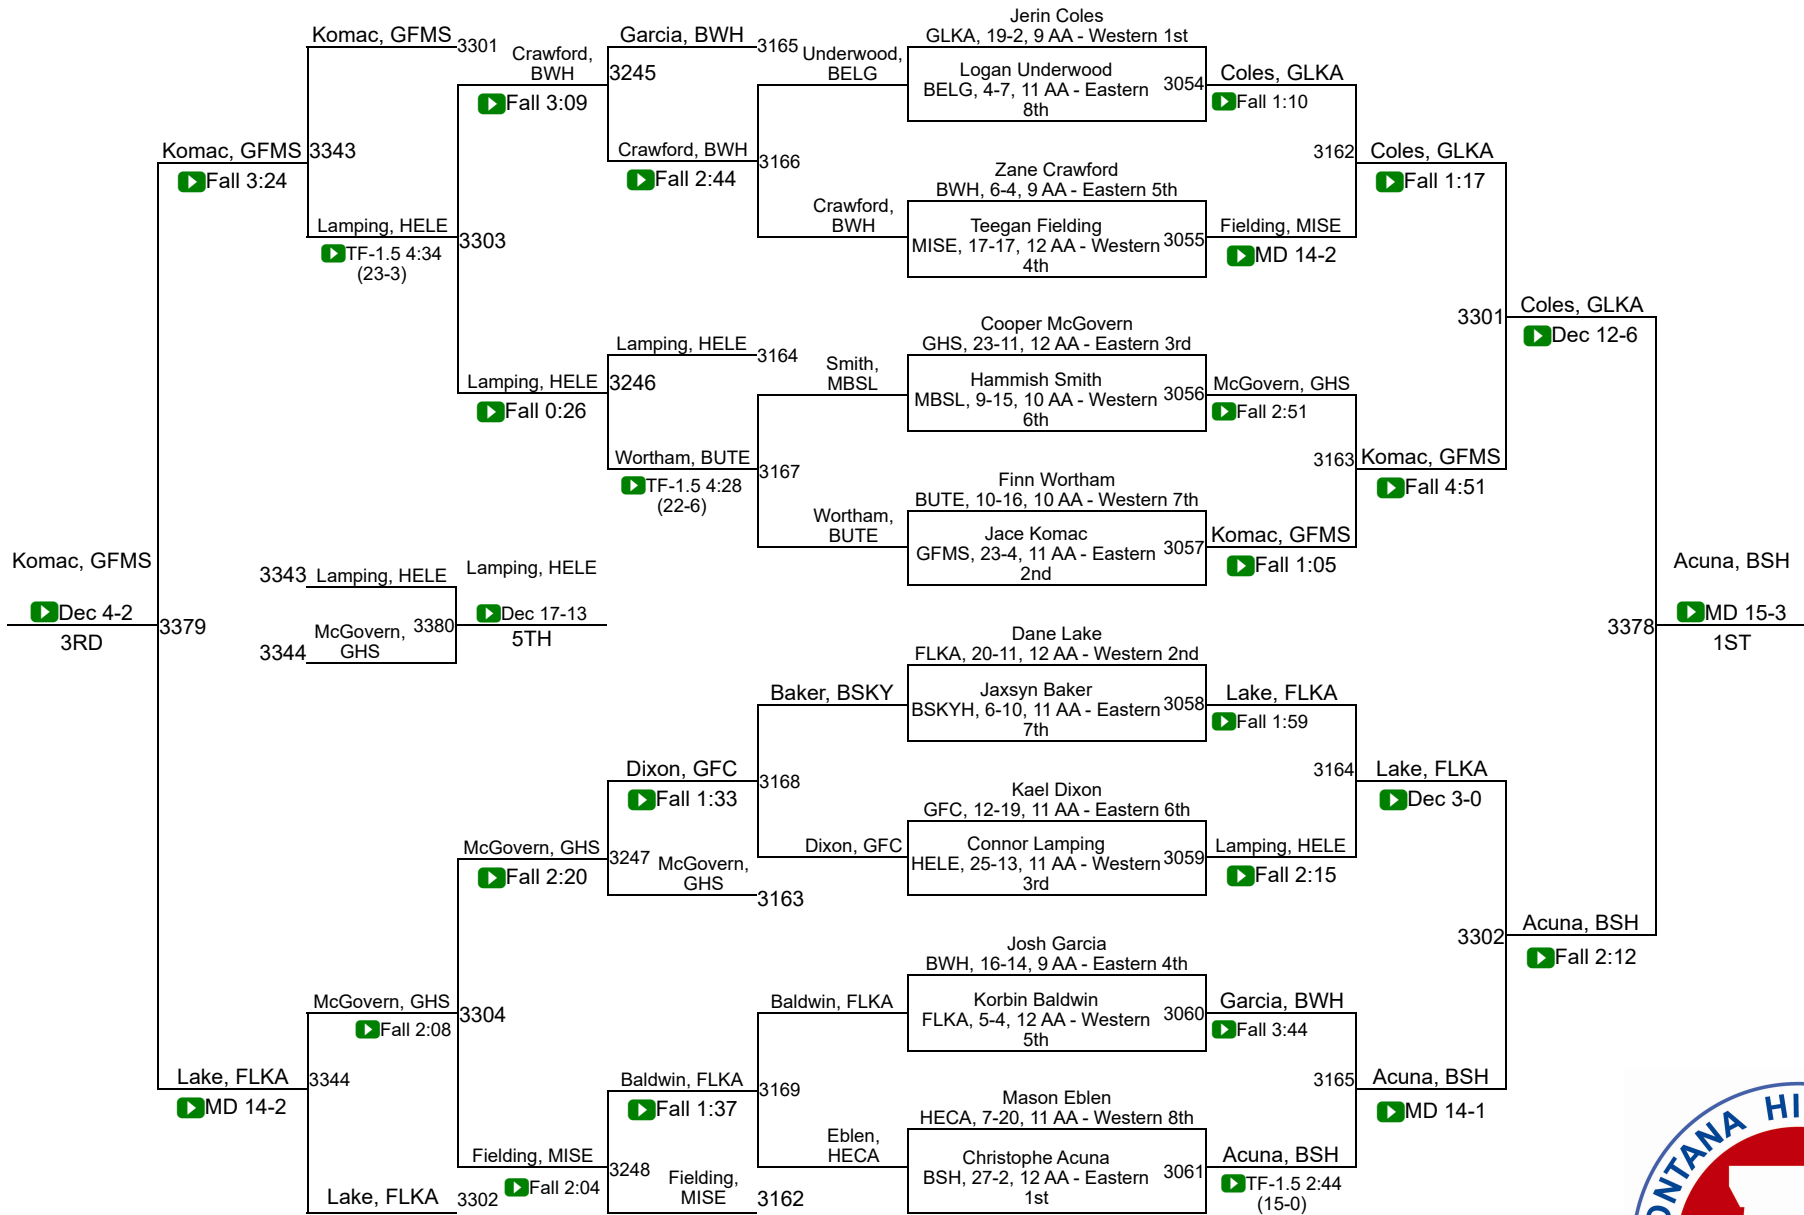

2024-25 MHSА State Championships

AA - 132

2024-25 MHSА State Championships

AA - 138

2024-25 MHSА State Championships

AA - 150

2024-25 MHSА State Championships

AA - 165