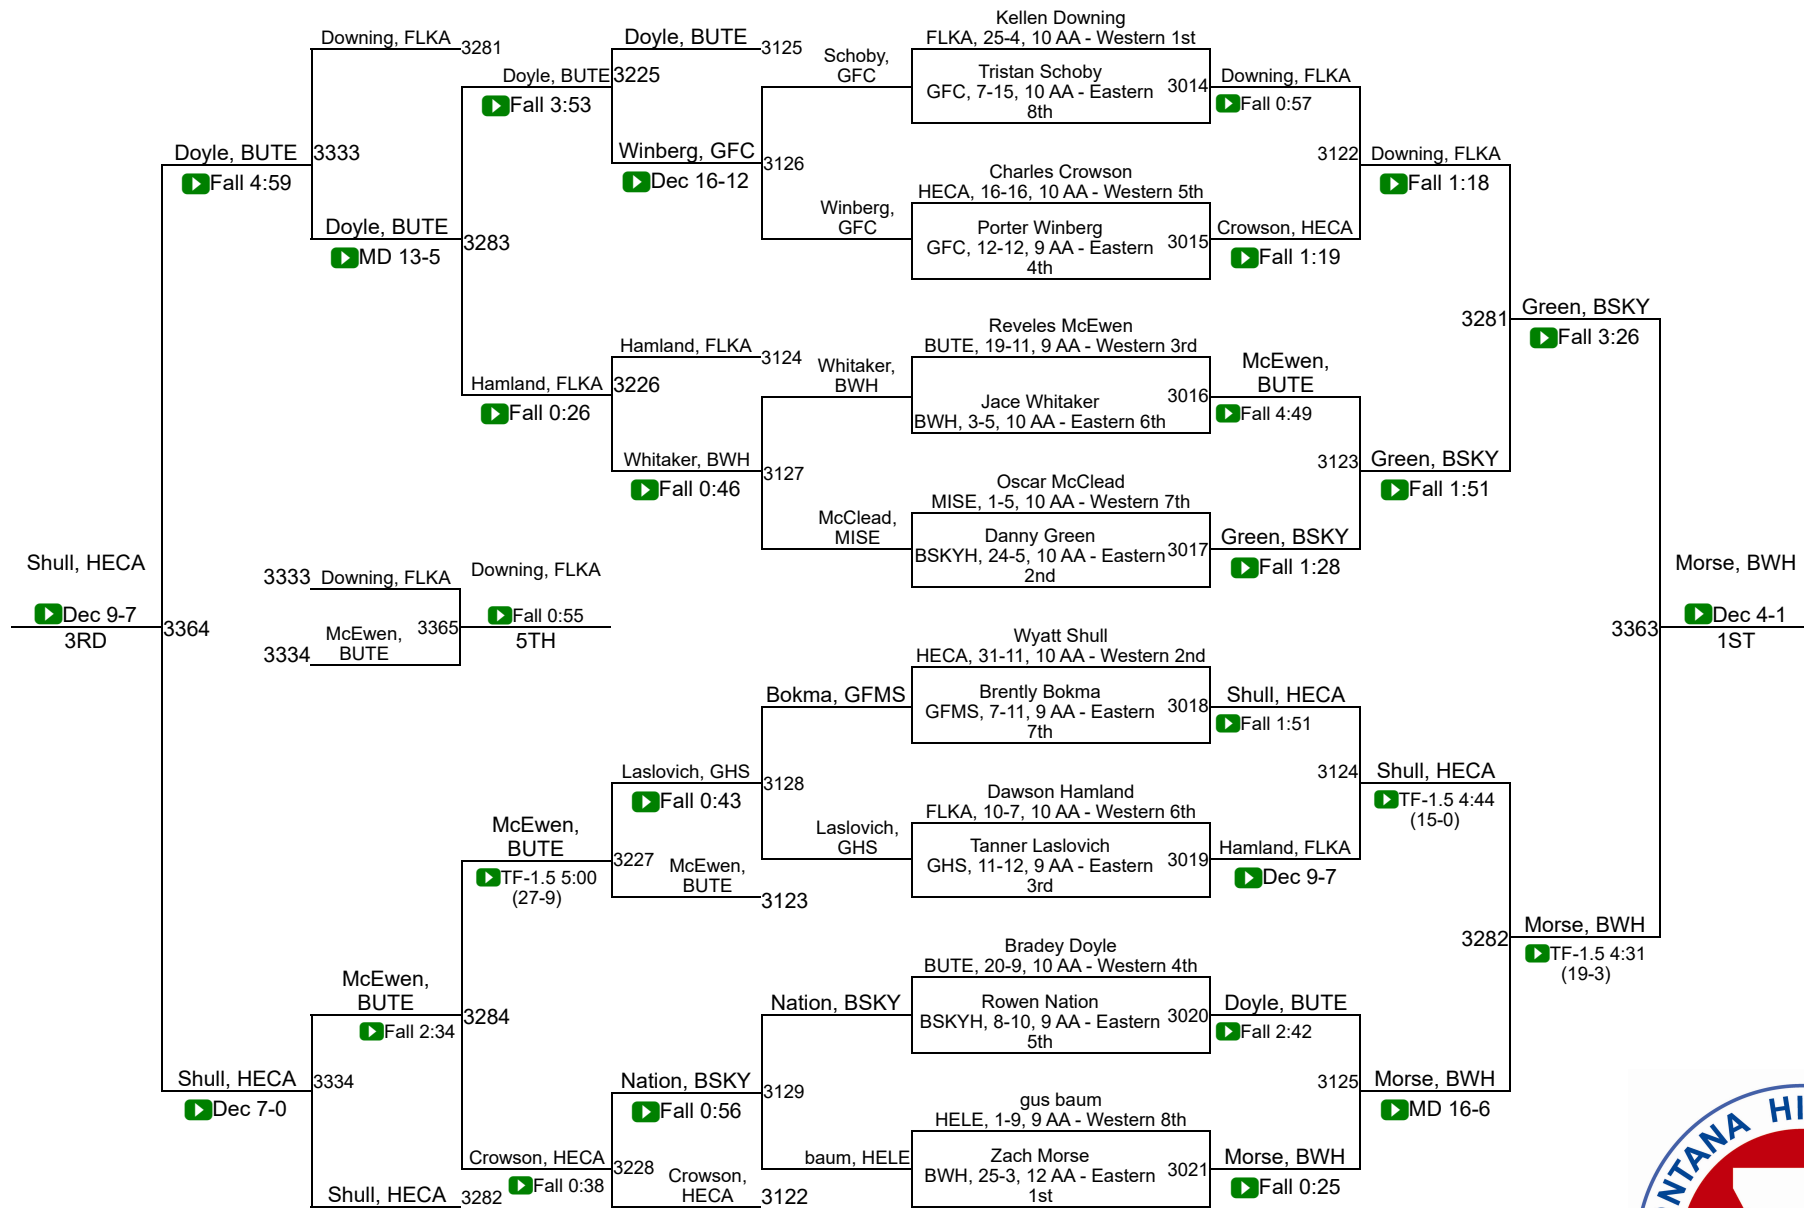

AA Team Scores

1	Billings West	278.0
2	Flathead (Kalispell)	243.5
3	Great Falls / MSDB	175.0
4	Butte	171.0
5	Billings Senior High School	144.0
6	Glacier (Kalispell)	120.5
7	Billings Skyview	110.5
8	Belgrade	108.5
9	Gallatin (Bozeman)	108.0
10	Missoula Sentinel	102.5
11	Helena Capital	84.5
12	Great Falls CMR	76.5
13	Missoula Big Sky / Loyola Sacred Heart	50.5
14	Helena	24.5
15	Missoula Hellgate	0.0

2024-25 MHSAA State Championships

AA - 103

2024-25 MHSА State Championships

AA - 110

2024-25 MHSА State Championships

AA - 118

2024-25 MHSА State Championships

AA - 126