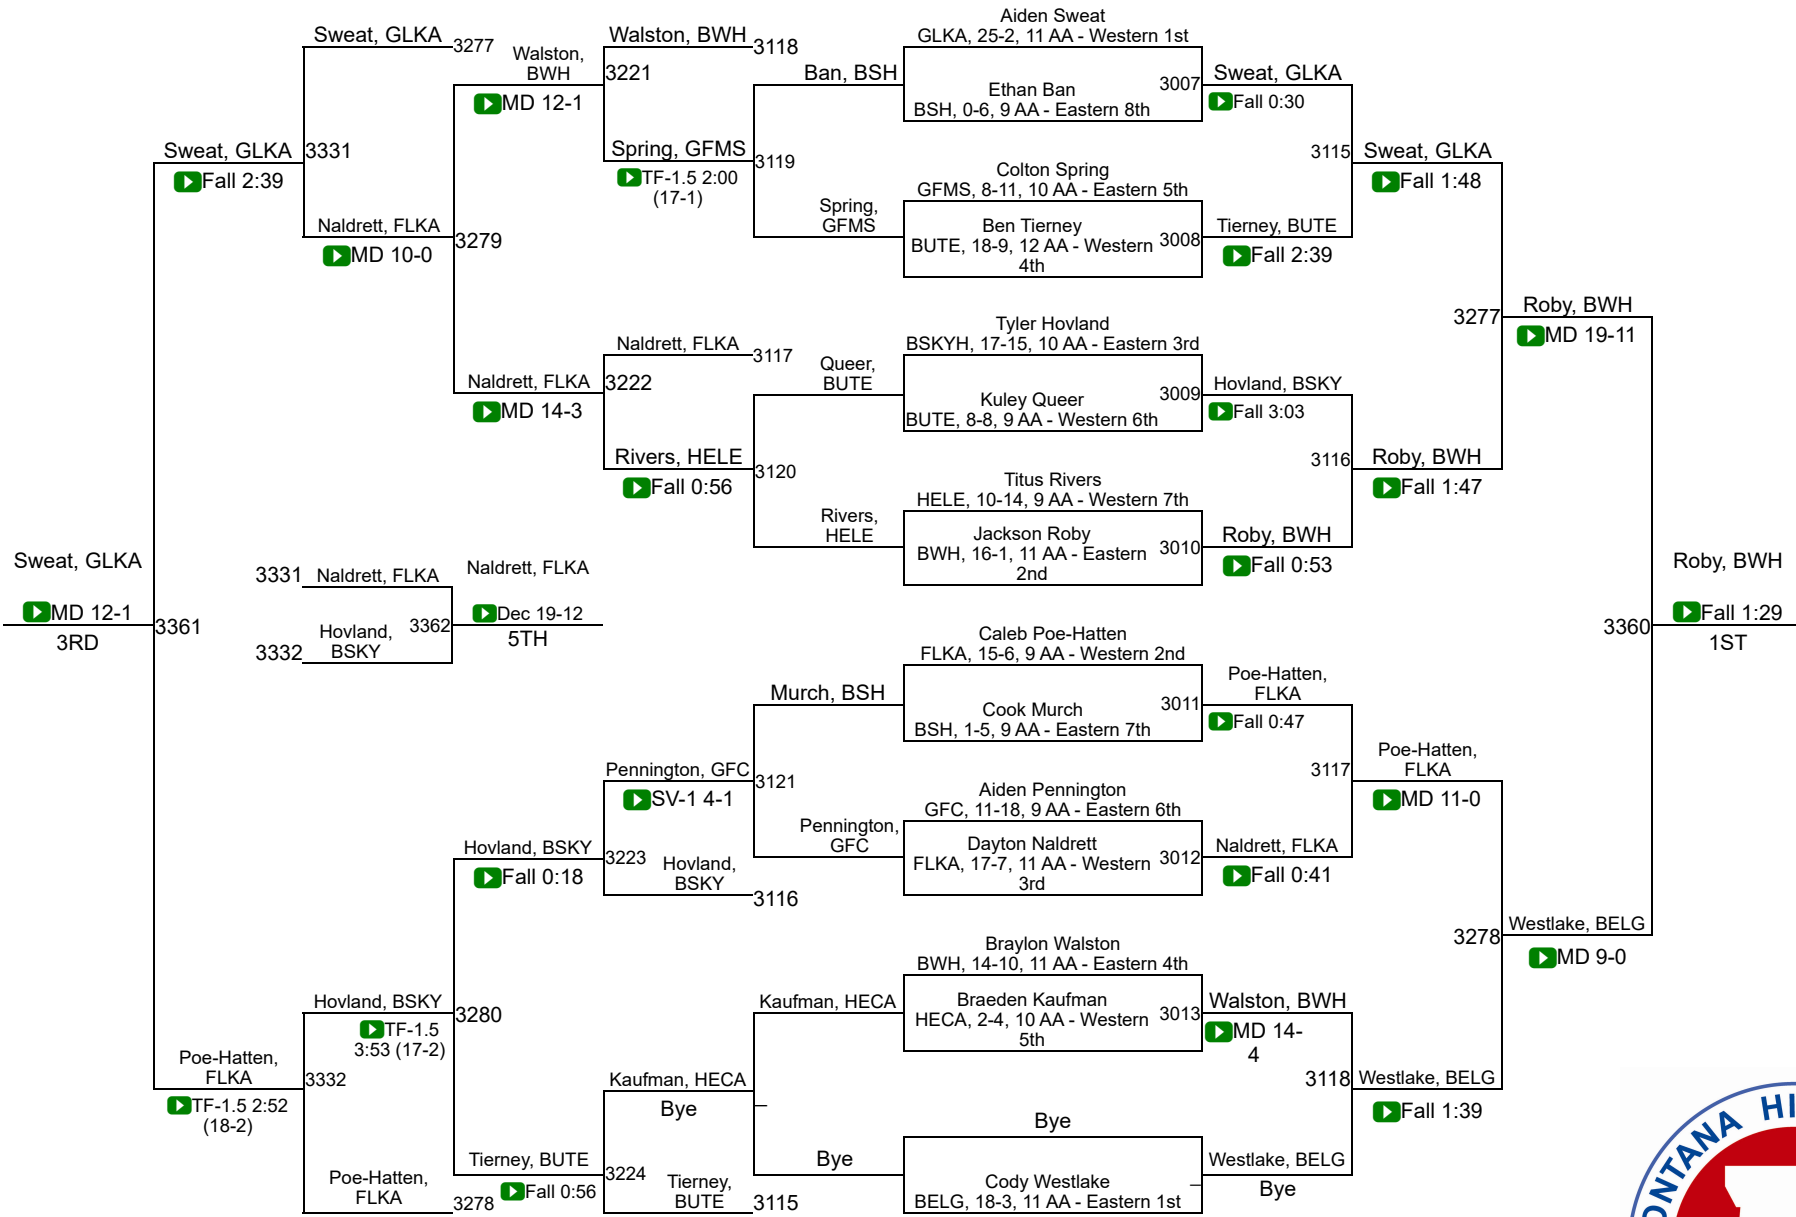

2024-25 MHSА State Championships

AA - 110