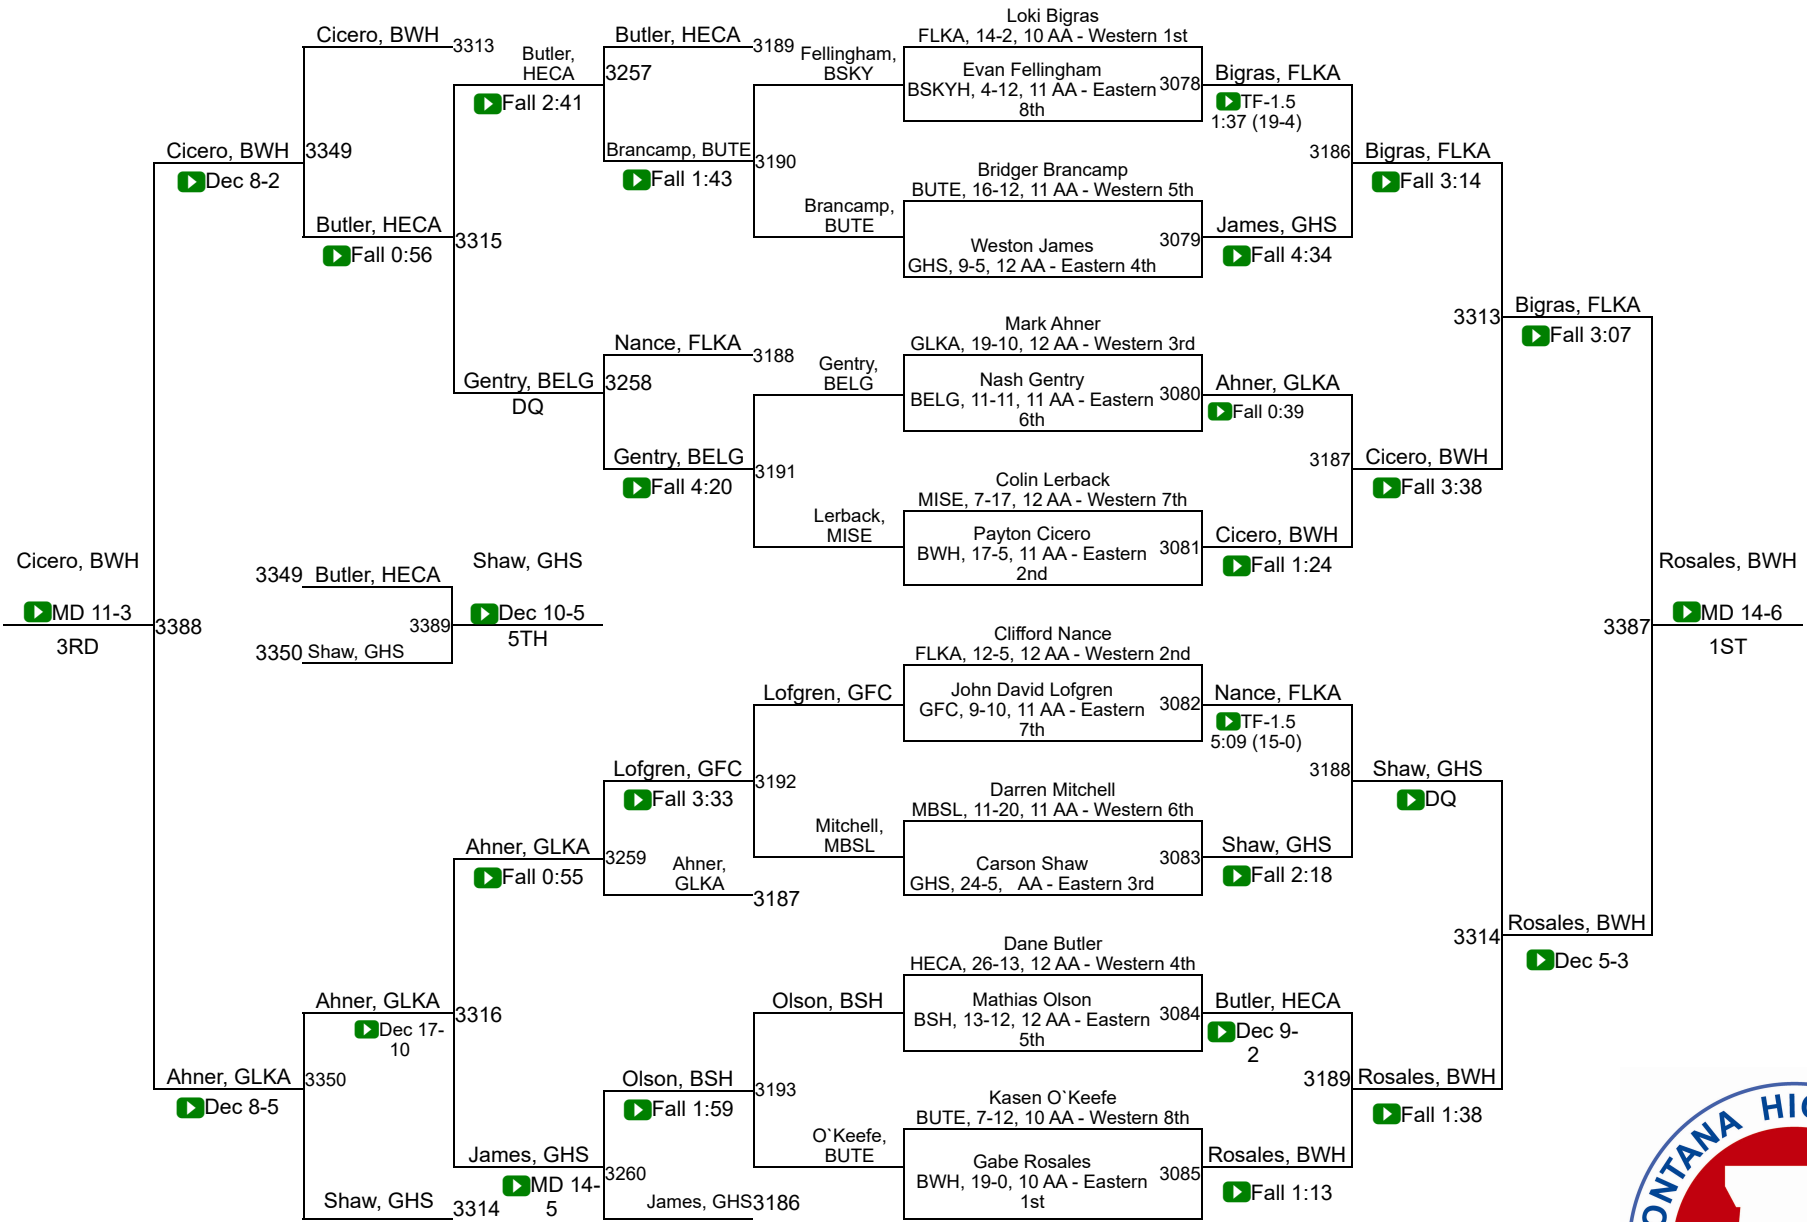

2024-25 MHSА State Championships

AA - 175