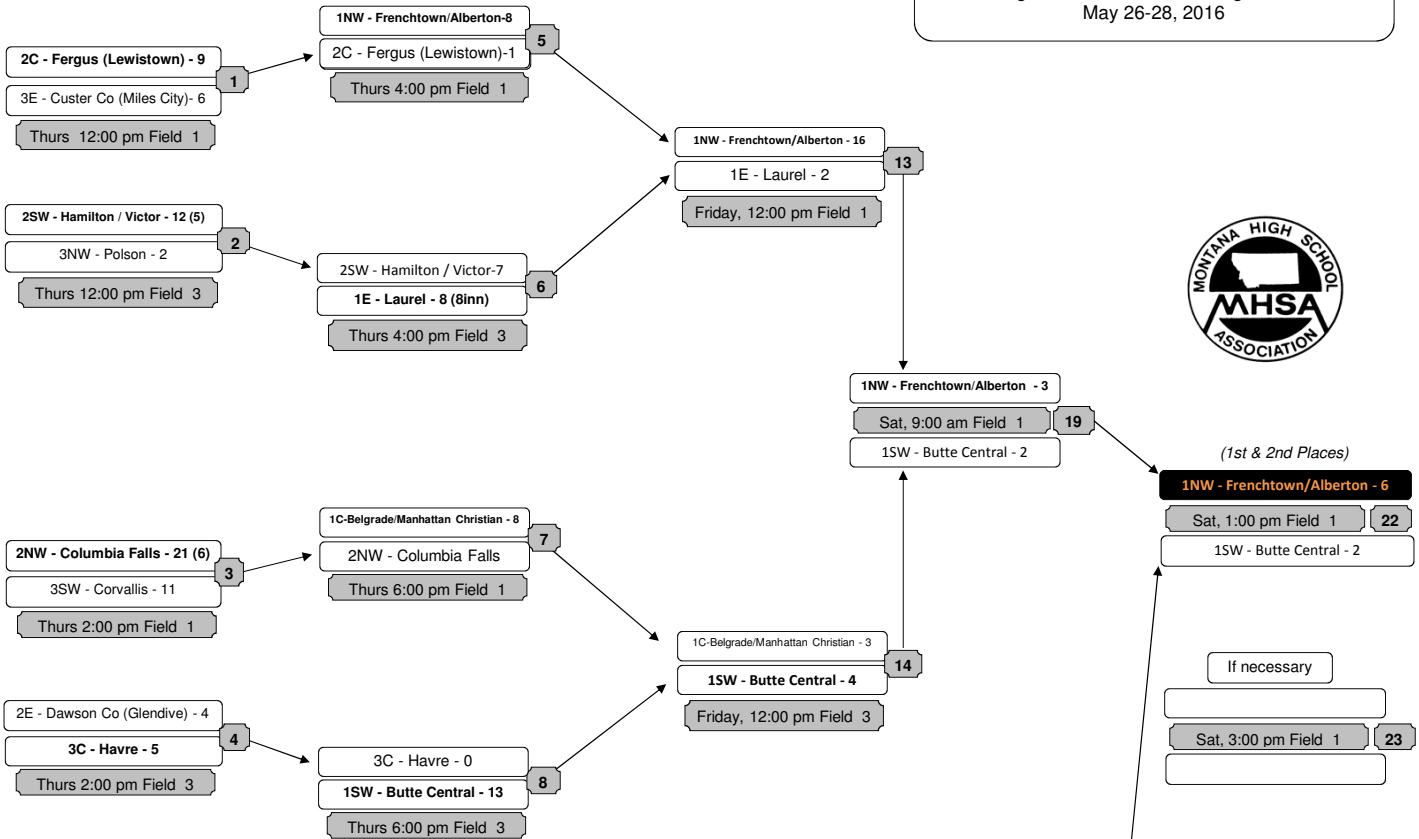

Championship Bracket

Montana High School Association
2016 STATE CLASS A SOFTBALL TOURNAMENT
 Belgrade Softball Fields - Belgrade, MT
 May 26-28, 2016

Consolation Bracket