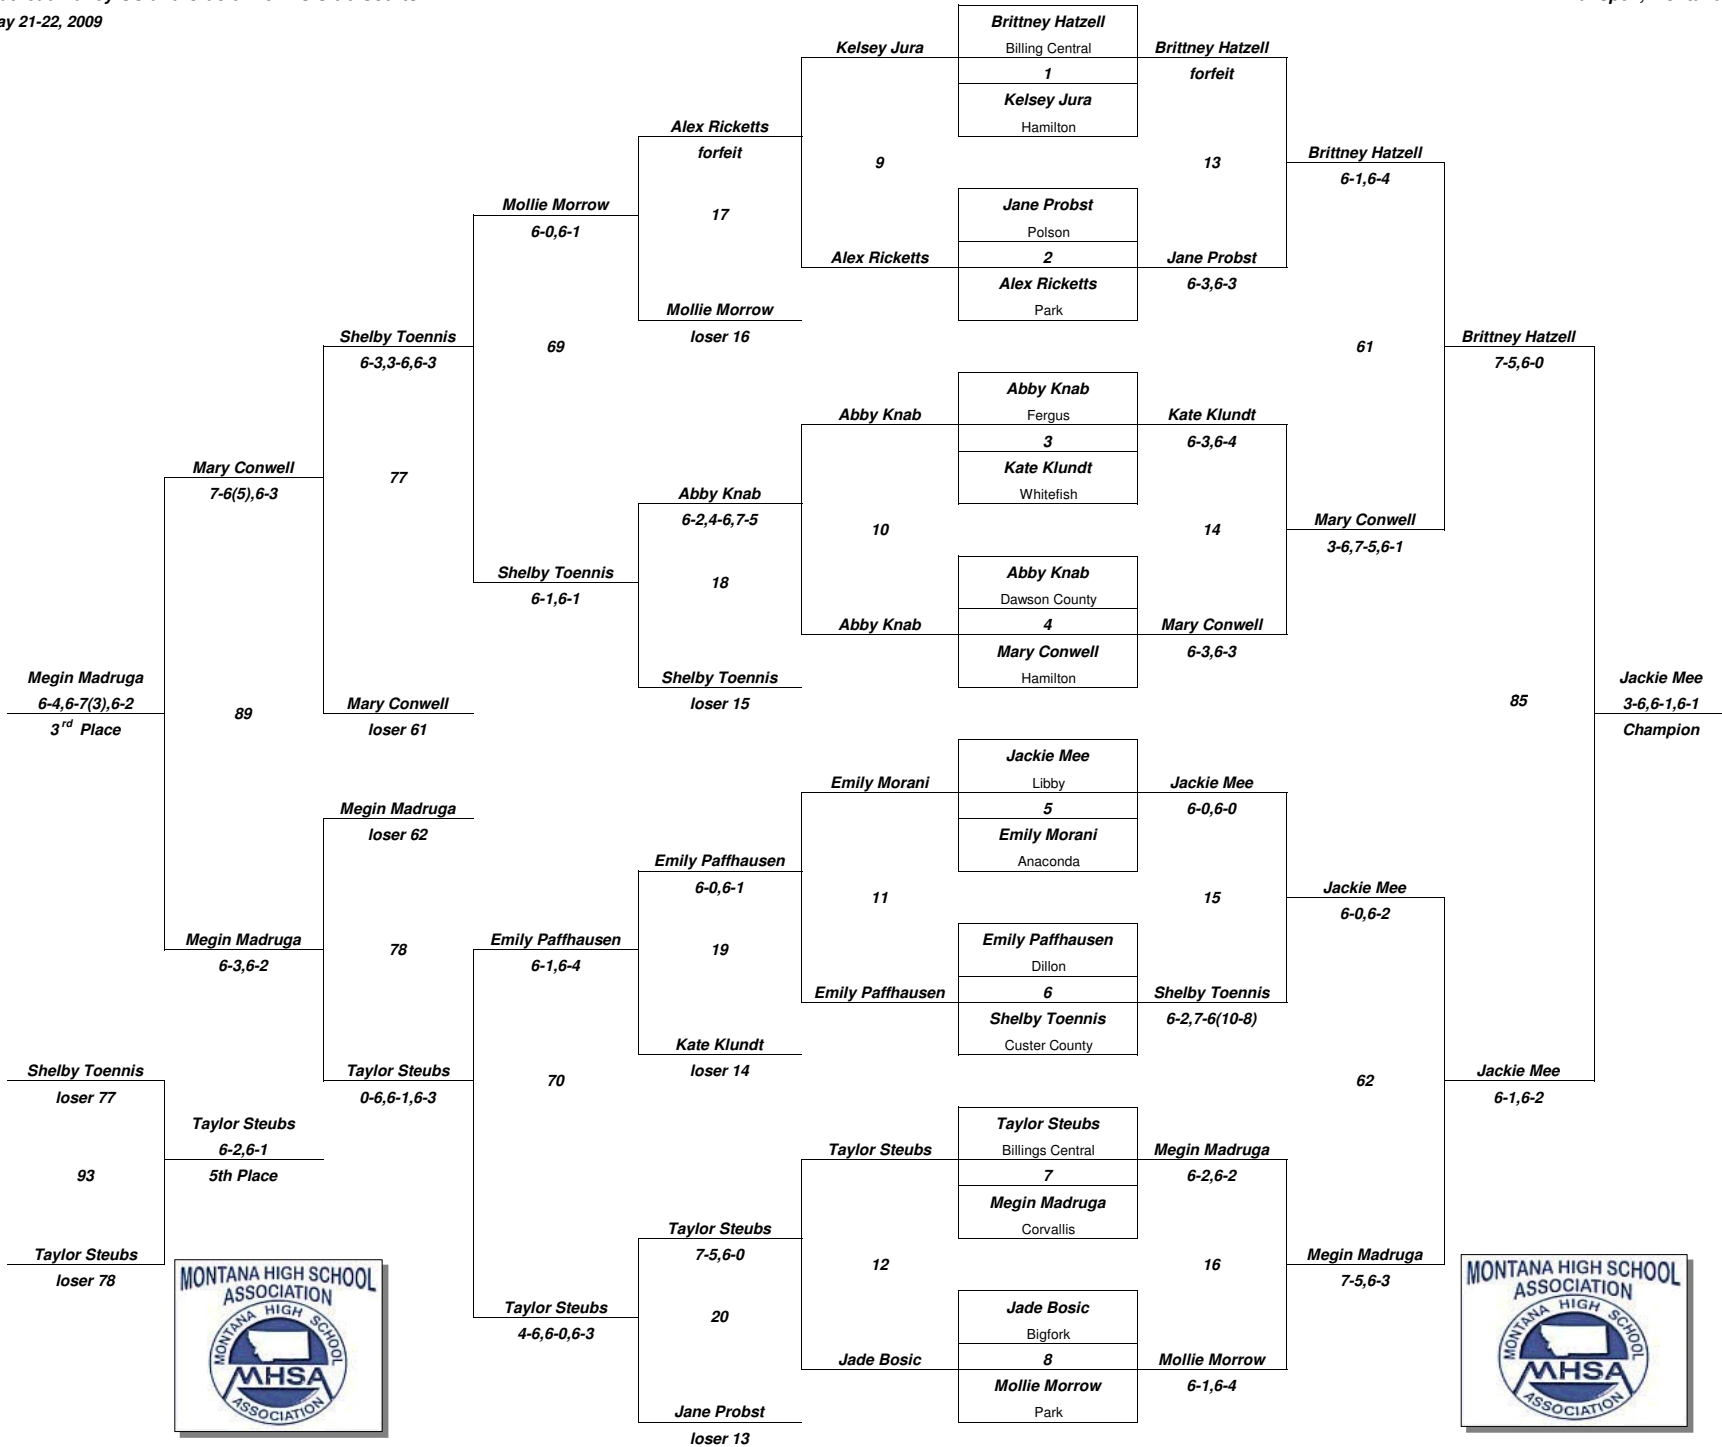

2009 State A Girls Tennis Tournament
Kalispell, MT

May 21-22, 2009

Flathead Valley CC and Glacier Tennis Club Courts

Girls Team Scores

<u>Place</u>	<u>School</u>	<u>Total</u>
1	Havre	29
2	Billings Central	27
3	Libby	19
4	Dillon	15
	Corvallis	10
	Hamilton	9
	Polson	7
	Lwistown	7
	Livingston	5
	Miles City	5
	Glendive	3
	Whitefish	2
	Stevensville	1
	Anaconda	0
	Big Fork	0

State Class A Tennis Tournament
 Flathead Valley CC and Glacier Tennis Club Courts
 May 21-22, 2009

Girls Doubles Bracket
 Kalispell, Montana