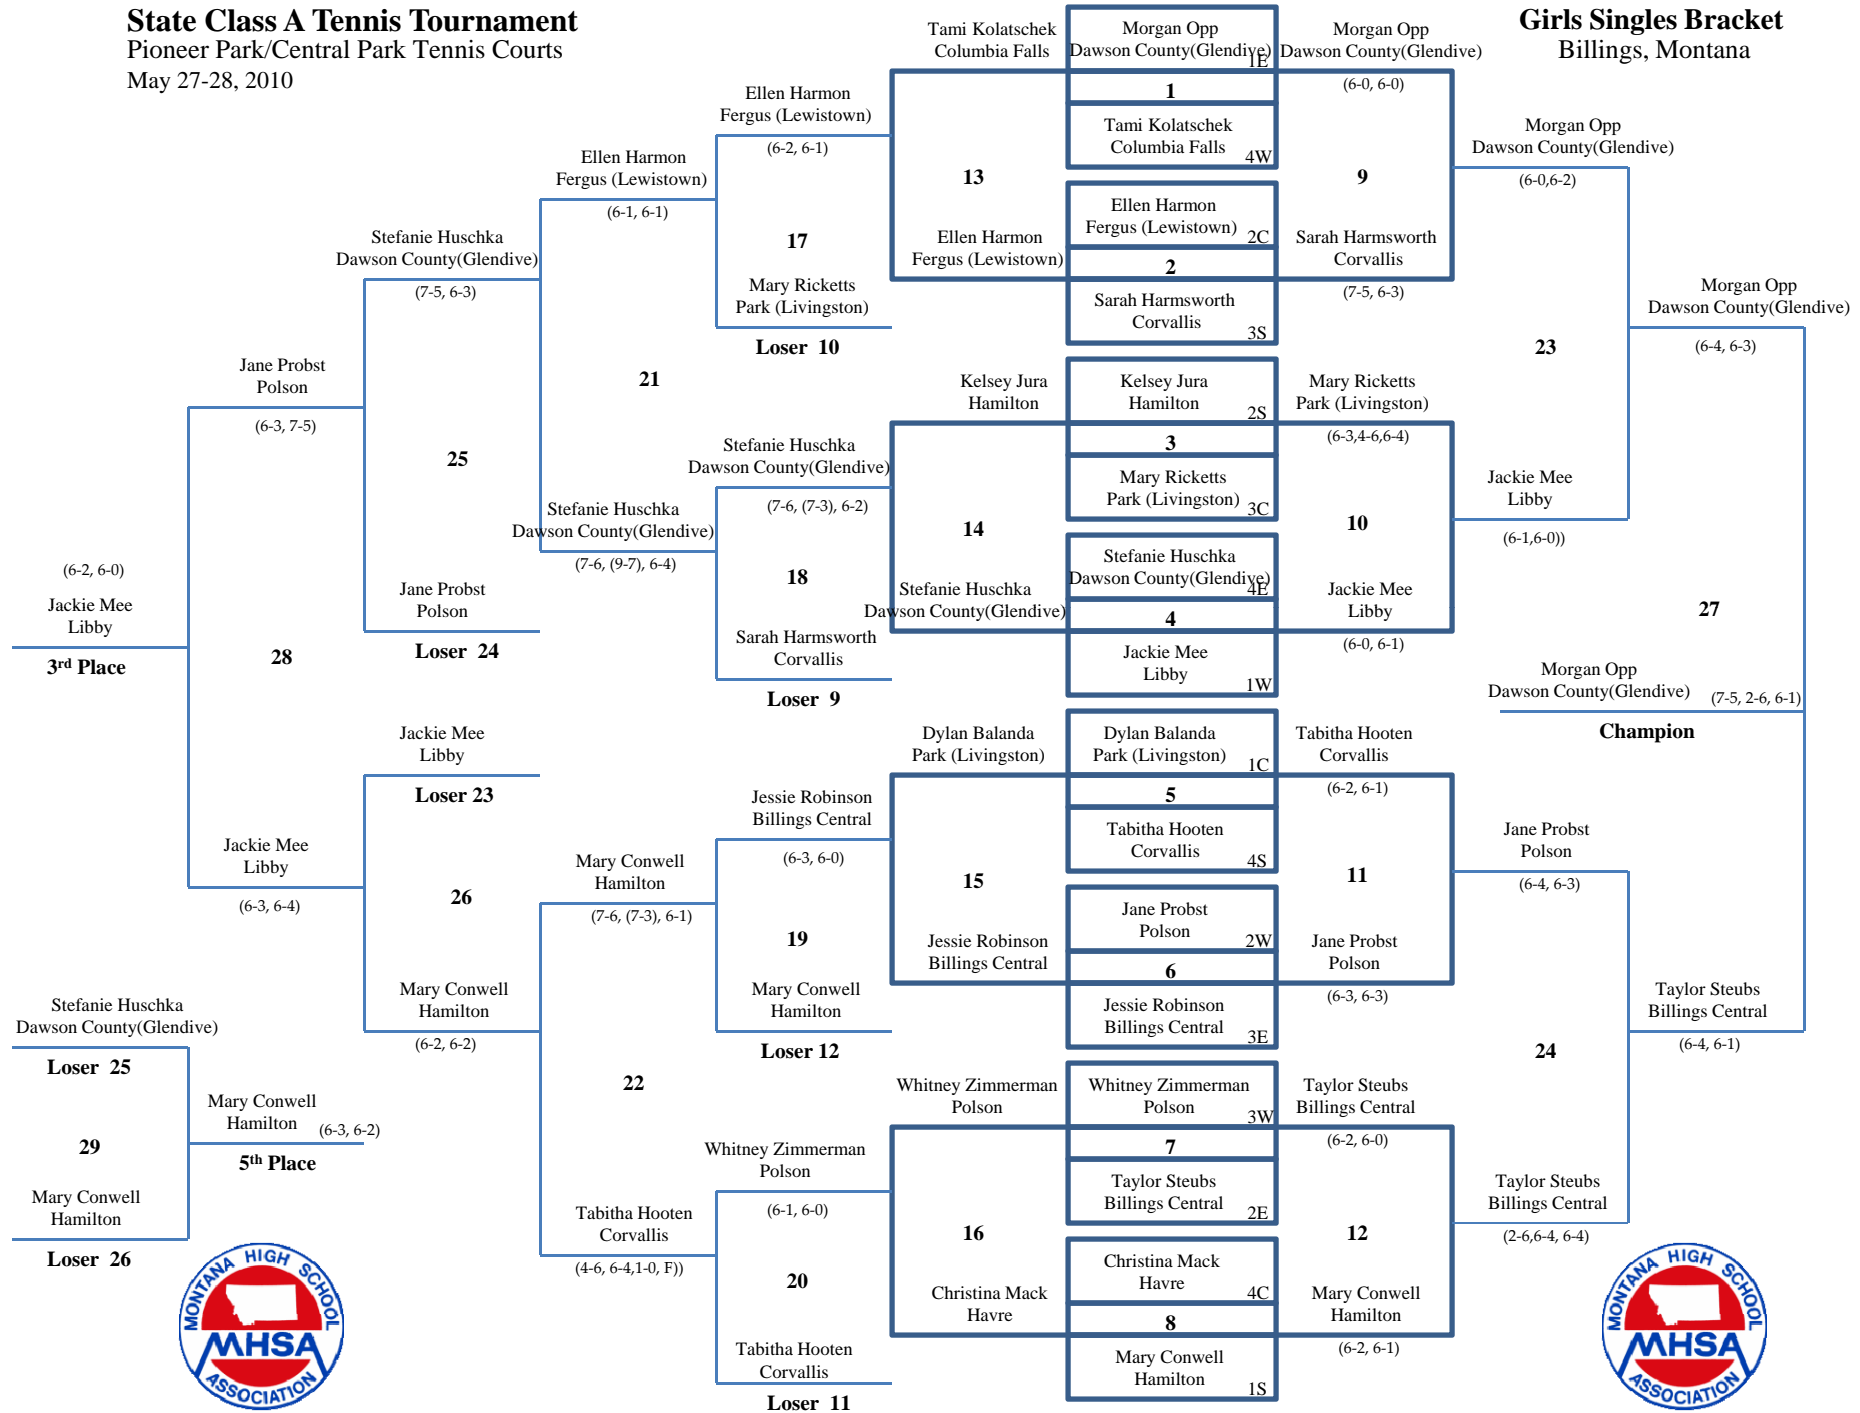

# 2010 MHSА Class A State Tennis Tournament Team Results – Billings, MT May 27-28, 2010

at Pioneer Park, Central Park and MSUB Tennis Center

## Class A Girls' Team Results

Place	School	Points
1	Dawson Co. (Glendive)	32
2	Polson	20
3	Park (Livingston)	18
	Billings Central	17
	Beaverhead Co. (Dillon)	14
	Havre	10
	Libby	10
	Corvallis	8
	Hamilton	7
	Columbia Falls	2
	Fergus (Lewistown)	2

**State Class A Tennis Tournament**  
 Pioneer Park/Central Park Tennis Courts  
 May 27-28, 2010

**Girls Singles Bracket**  
 Billings, Montana

**State Class A Tennis Tournament**  
 Pioneer Park/Central Park Tennis Courts  
 May 27-28, 2010

**Girls Doubles Bracket**  
 Billings, Montana