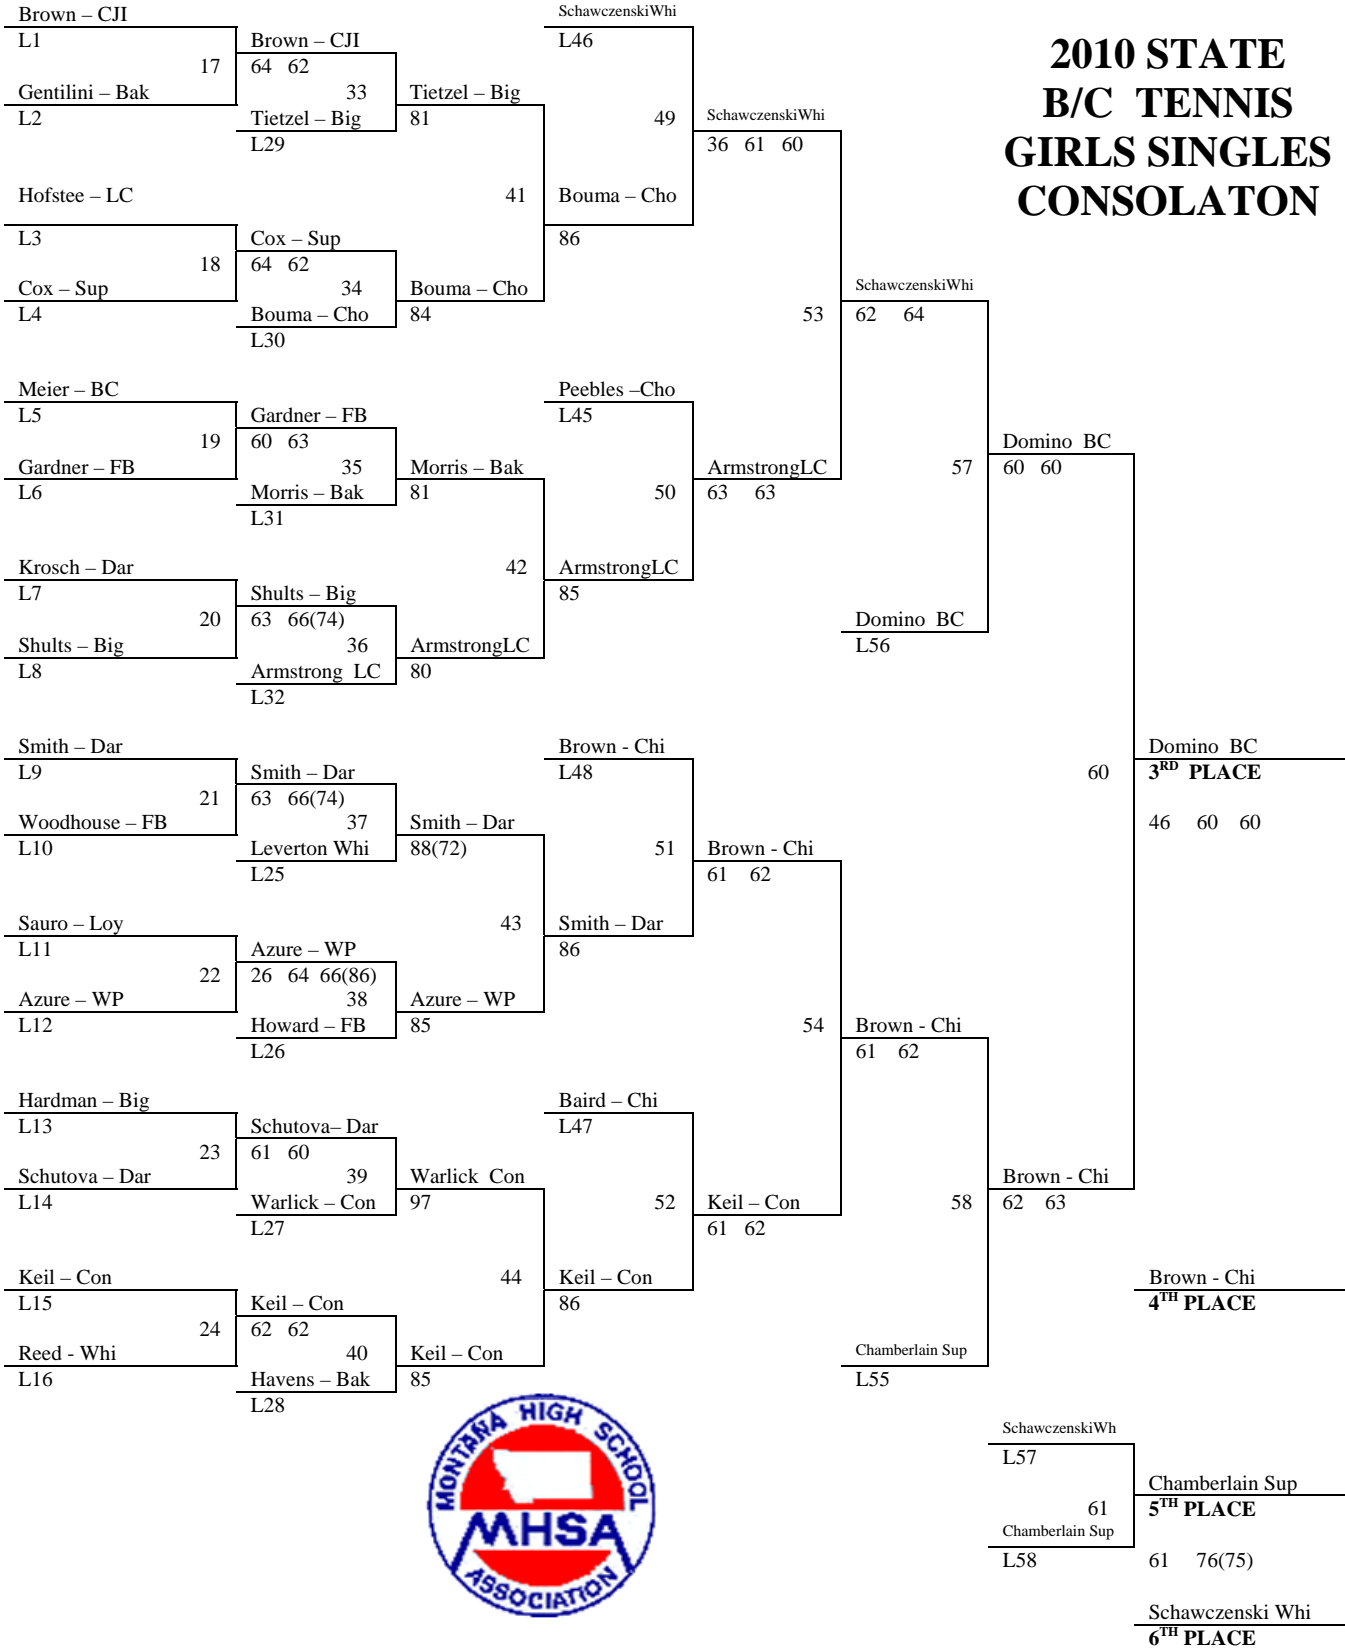

2010 STATE B/C TENNIS GIRLS SINGLES CONSOLATON