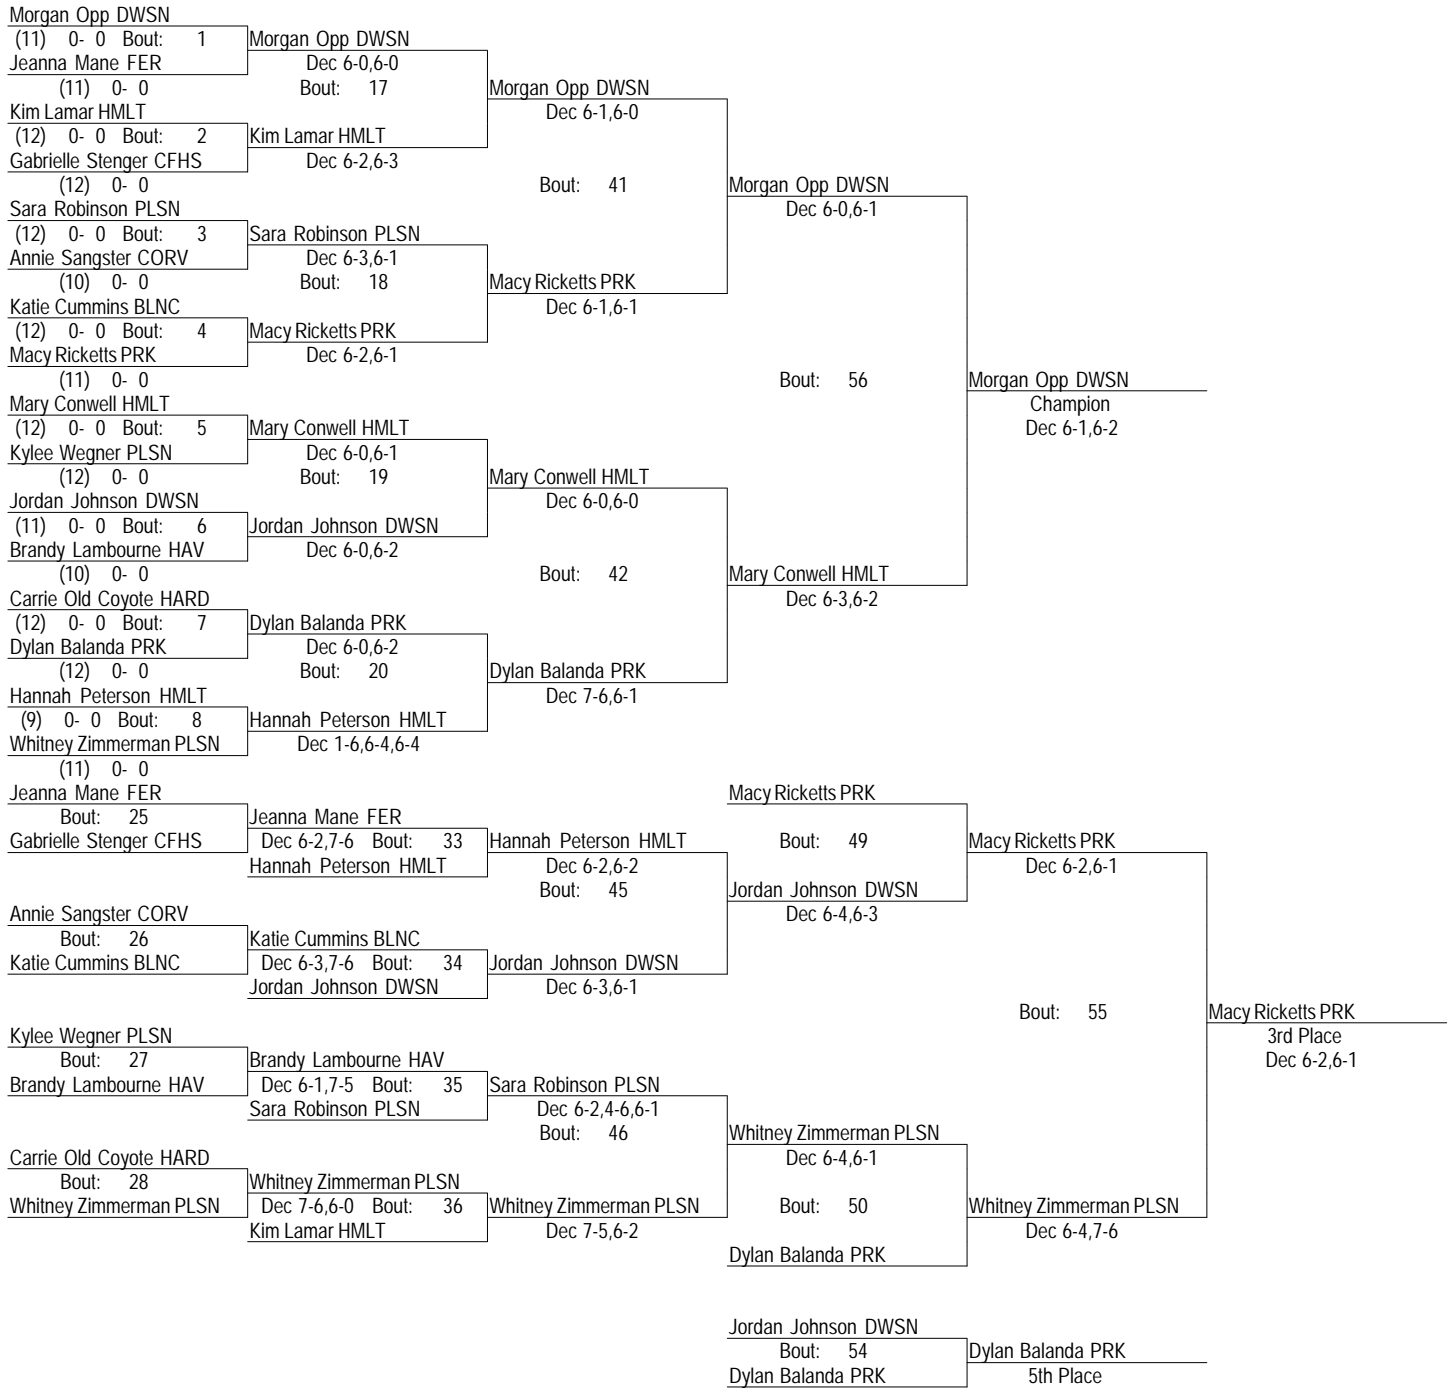

Girls State A Tennis (copy) (copy)

May 24-25 2012

Place	Score	Name	1st	2nd	3rd	4th	5th	6th
1	35.00	Polson High School			1		2	1
2	34.00	Hamilton High School	1	1				
3	22.00	Dawson County High School	1					1
4	21.00	Park High School				1	2	
5	10.00	Corvallis High School			1			
6	3.00	Beaverhead County High School						
7	2.00	Fergus High School						
	2.00	Hardin High School						
9	1.00	Havre High School						
	1.00	Anaconda High School						
	1.00	Billings Central High School						
12	0.00	Columbia Falls High School						
	0.00	Libby High School						
	0.00	Whitefish High School						
	0.00	Stevensville High School						
	0.00	Butte Central High School						

* Team has non-scoring wrestler

Girls State A Tennis (copy) (copy)

May 24-25 2012

G SGL

- Place Winners -

1st Morgan Opp DWSN (11) 4- 0
 2nd Mary Conwell HMLT (12) 3- 1
 3rd Macy Ricketts PRK (11) 4- 1
 4th Whitney Zimmerman PLSN (11) 4- 2

- Place Winners -

5th Dylan Balanda PRK (12) 3- 2
 6th Jordan Johnson DWSN (11) 3- 3

Girls State A Tennis (copy) (copy)

May 24-25 2012

G DBL

- Place Winners -

1st Huppert/ Maclean HMLT	(1111)	4- 0
2nd Hendrix/ Clay PLSN	(1012)	3- 1
3rd Madrugal/ Lengyel CORV	(1111)	5- 1
4th Quinn/ Rochin PLSN	(1210)	4- 2

- Place Winners -

5th Seymour/ Deboer PRK	(1212)	3- 2
6th Engebretson/ Borchers PLSN	(1212)	2- 3