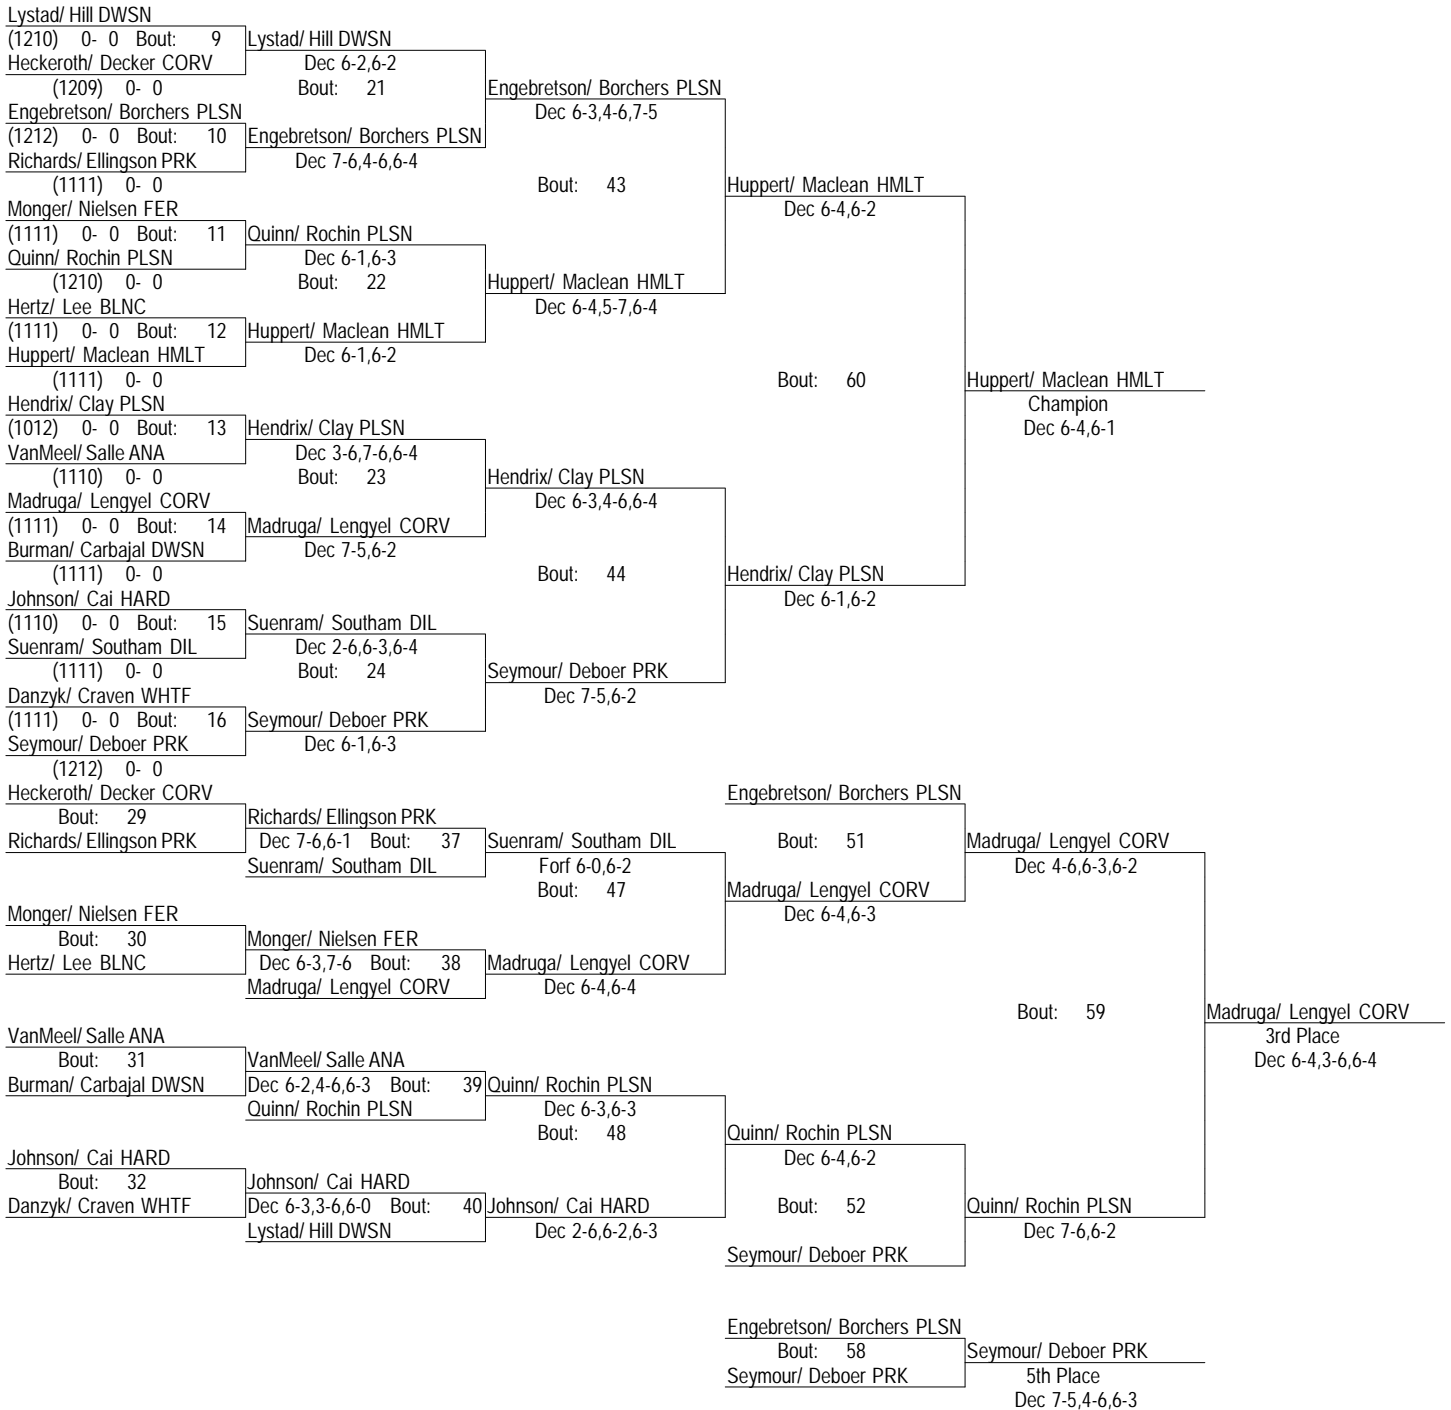

Girls State A Tennis (copy) (copy)

May 24-25 2012

Place	Score	Name	1st	2nd	3rd	4th	5th	6th
1	35.00	Polson High School			1		2	1
2	34.00	Hamilton High School	1	1				
3	22.00	Dawson County High School	1					1
4	21.00	Park High School				1	2	
5	10.00	Corvallis High School			1			
6	3.00	Beaverhead County High School						
7	2.00	Fergus High School						
	2.00	Hardin High School						
9	1.00	Havre High School						
	1.00	Anaconda High School						
	1.00	Billings Central High School						
12	0.00	Columbia Falls High School						
	0.00	Libby High School						
	0.00	Whitefish High School						
	0.00	Stevensville High School						
	0.00	Butte Central High School						

* Team has non-scoring wrestler

Girls State A Tennis (copy) (copy)

May 24-25 2012

G SGL

- Place Winners -

1st Morgan Opp DWSN (11) 4- 0
 2nd Mary Conwell HMLT (12) 3- 1
 3rd Macy Ricketts PRK (11) 4- 1
 4th Whitney Zimmerman PLSN (11) 4- 2

- Place Winners -

5th Dylan Balanda PRK (12) 3- 2
 6th Jordan Johnson DWSN (11) 3- 3

Girls State A Tennis (copy) (copy)

May 24-25 2012

G DBL

- Place Winners -

1st Huppert/ Maclean HMLT	(1111)	4- 0
2nd Hendrix/ Clay PLSN	(1012)	3- 1
3rd Madrugal/ Lengyel CORV	(1111)	5- 1
4th Quinn/ Rochin PLSN	(1210)	4- 2

- Place Winners -

5th Seymour/ Deboer PRK	(1212)	3- 2
6th Engebretson/ Borchers PLSN	(1212)	2- 3