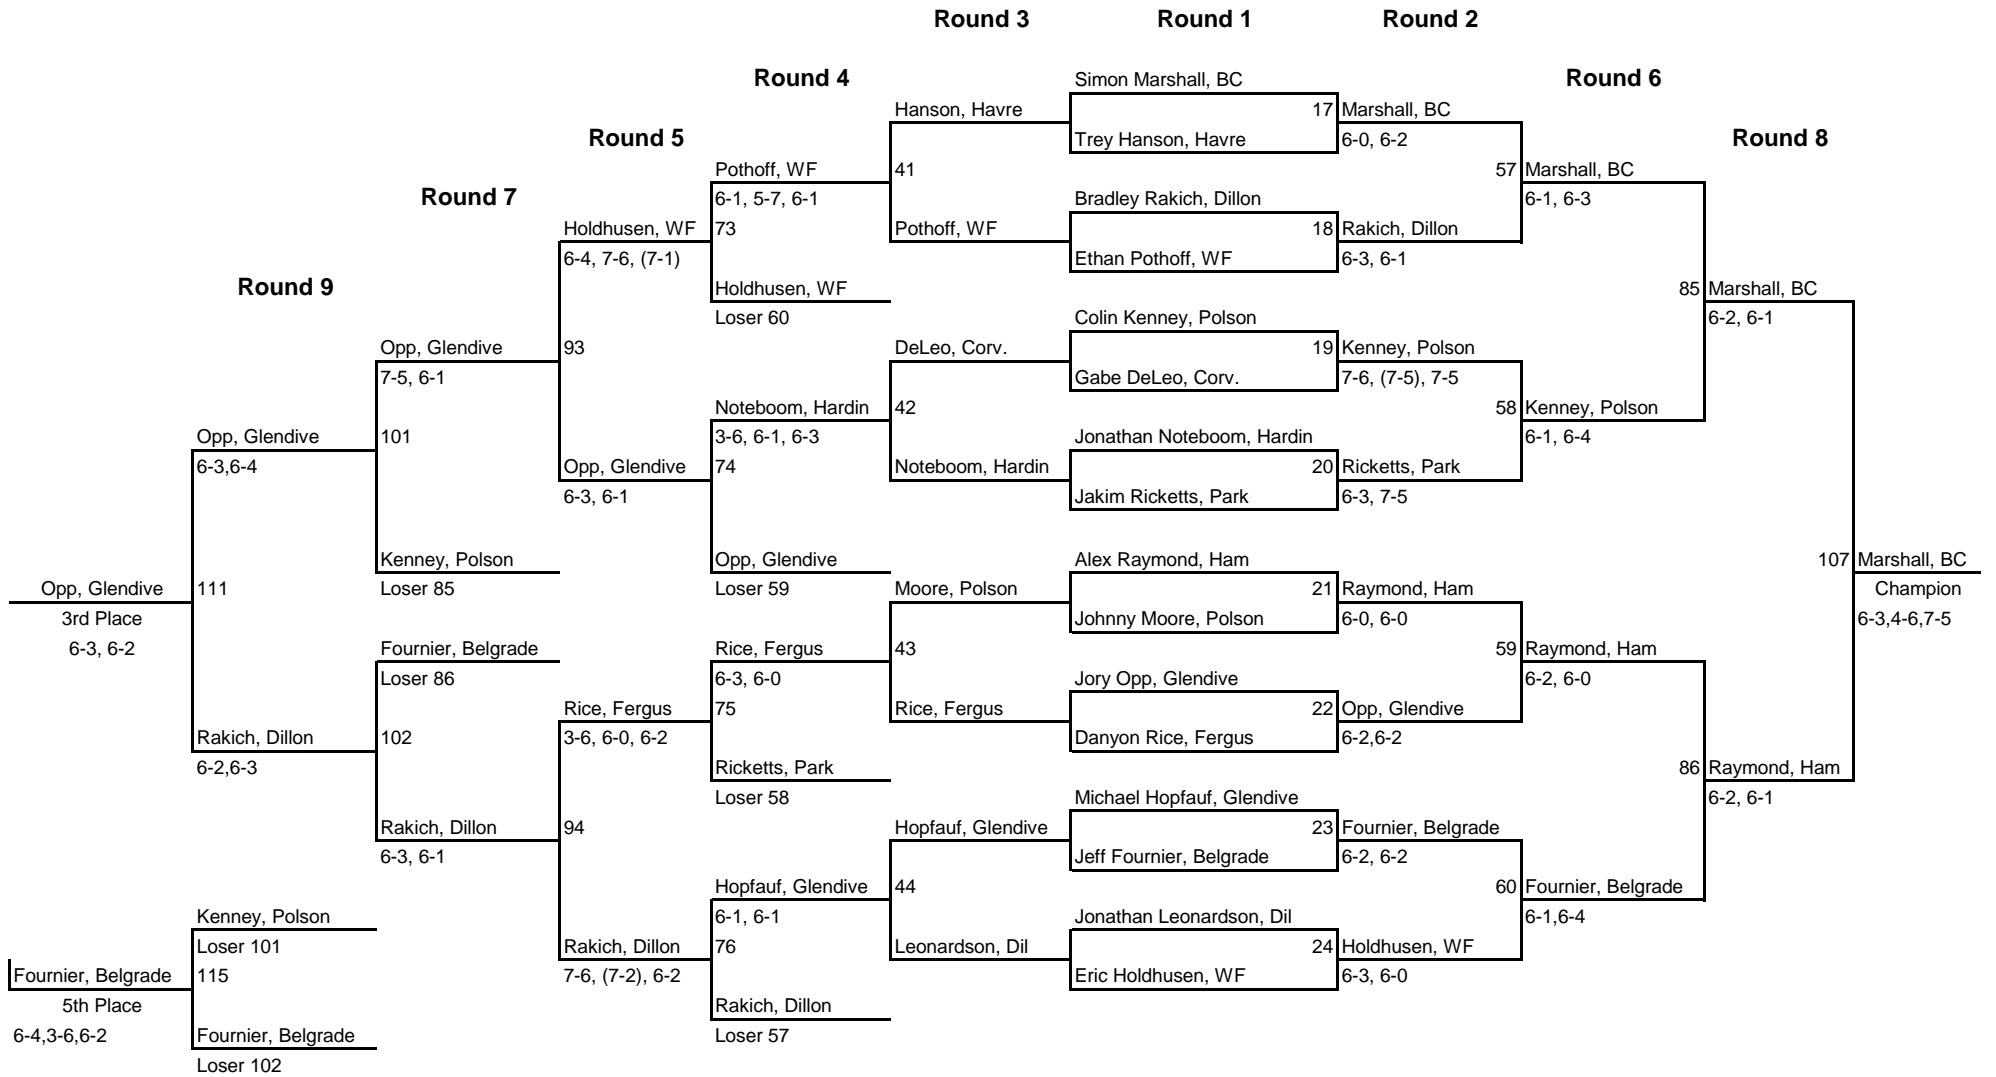

2017 Class A State Tennis Tournament
Flathead Valley Community College - Kalispell, MT
May 25-27, 2017
Boys' Team Results

Place	Team	Team Points
1	Billings Central	20
2	Hardin	17
3	Beaverhead County (Dillon)	16
	Havre	14
	Polson	12
	Dawson County (Glendive)	11
	Belgrade	7
	Hamilton	6
	Whitefish	6
	Butte Central	2
	Fergus	2
	Park	2
	Columbia Falls	0
	Corvallis	0
	Custer County (Miles City)	0
	Stevensville	0

2017 Class A State Tennis Tournament
 Flathead Valley Community College - Kalispell, MT
 May 25-27, 2017
 Boys' Singles Results

2017 Class A State Tennis Tournament
 Flathead Valley Community College - Kalispell, MT
 May 25-27, 2017
 Boys' Doubles Results