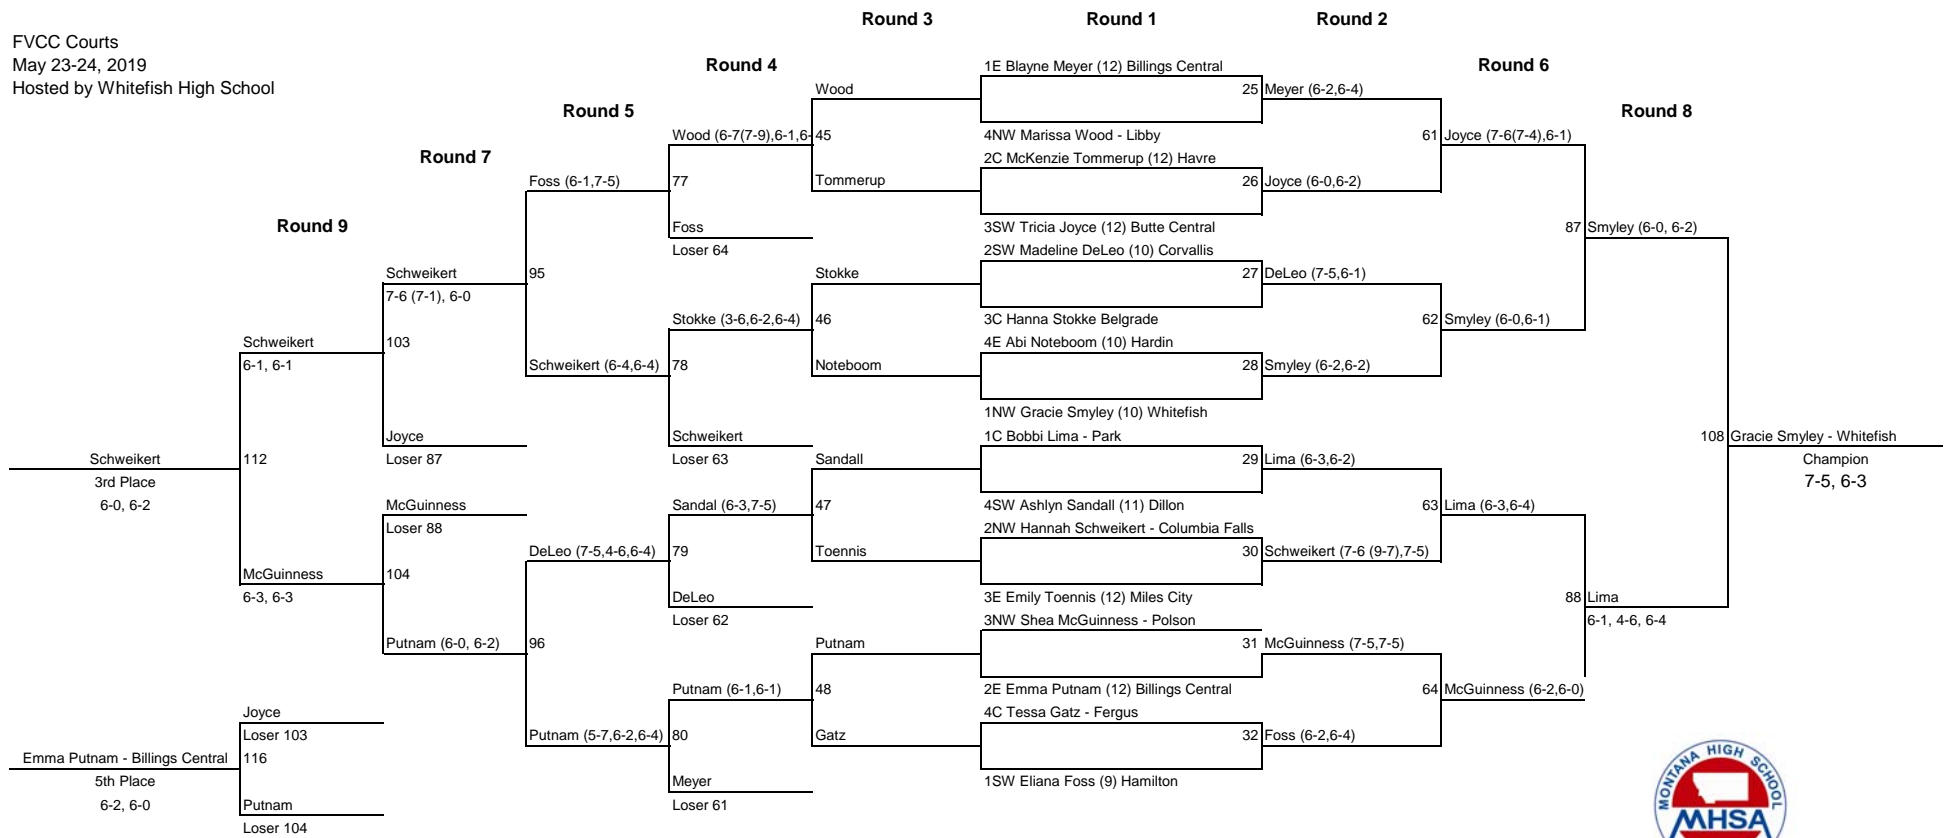

2019 Class A State Tennis Tournament
Flathead Valley Community College - Kalispell, MT
May 23-24, 2019
Girls' Team Results

Place	Team	Team Points
1	Whitefish	33
2	Polson	12
3	Hardin	9
	Corvallis	8
	Park	8
	Billings Central	4
	Butte Central	4
	Columbia Falls	3
	Hamilton	3
	Beaverhead County (Dillon)	1
	Belgrade	1
	Havre	1
	Libby	1

2019 Class A State Tennis Tournament Girls Singles

FVCC Courts
May 23-24, 2019
Hosted by Whitefish High School

2019 Class A State Tennis Tournament Girls Doubles

FVCC Courts
May 23-24, 2019
Hosted by Whitefish High School