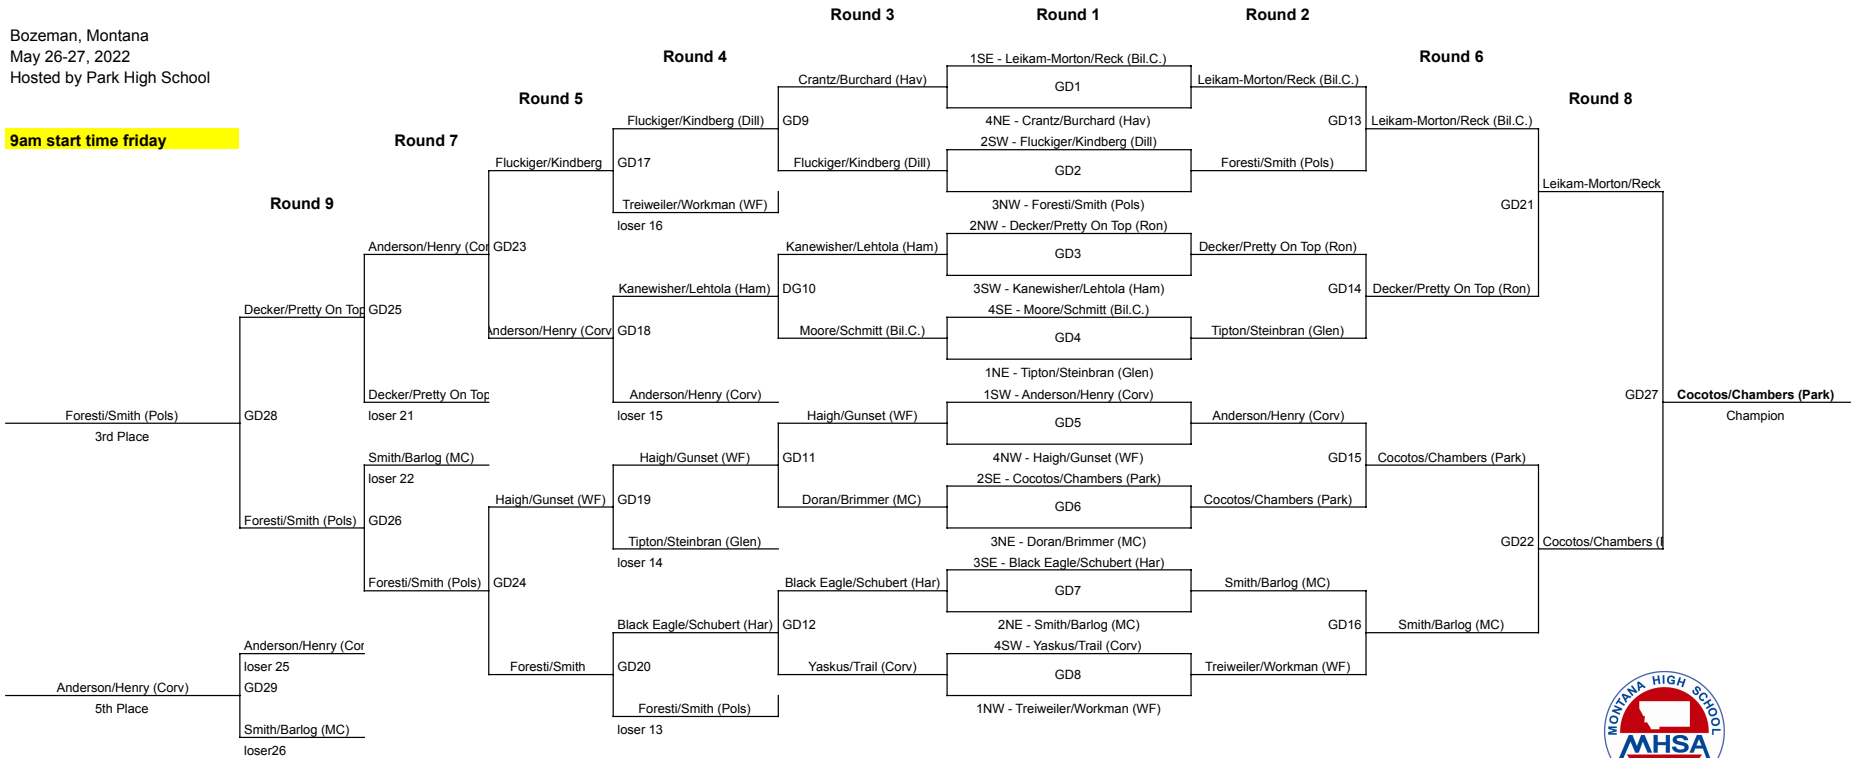

2022 State A Girls Tennis

Team Results

<u>Team Scores</u>	<u>Team</u>	<u>Points</u>	<u>Place</u>
	Beaverhead County (Dillon)	2	
	Billings Central	26	1
	Columbia Falls	1	
	Corvallis	7	
	Custer County (Miles City)	14	
	Dawson County (Glendive)	2	
	East Helena	0	
	Fergus	2	
	Hamilton	20	2
	Hardin	2	
	Havre	0	
	Libby	0	
	Park	16	
	Polson	20	2
	Ronan	8	
	Stevensville	0	
	Whitefish	12	

2022 Class A State Tennis Tournament Girls Doubles

Bozeman, Montana
May 26-27, 2022
Hosted by Park High School

9am start time friday

2022 Class A State Tennis Tournament Girls Singles

Bozeman, Montana
May 26-27, 2022
Hosted by Park High School