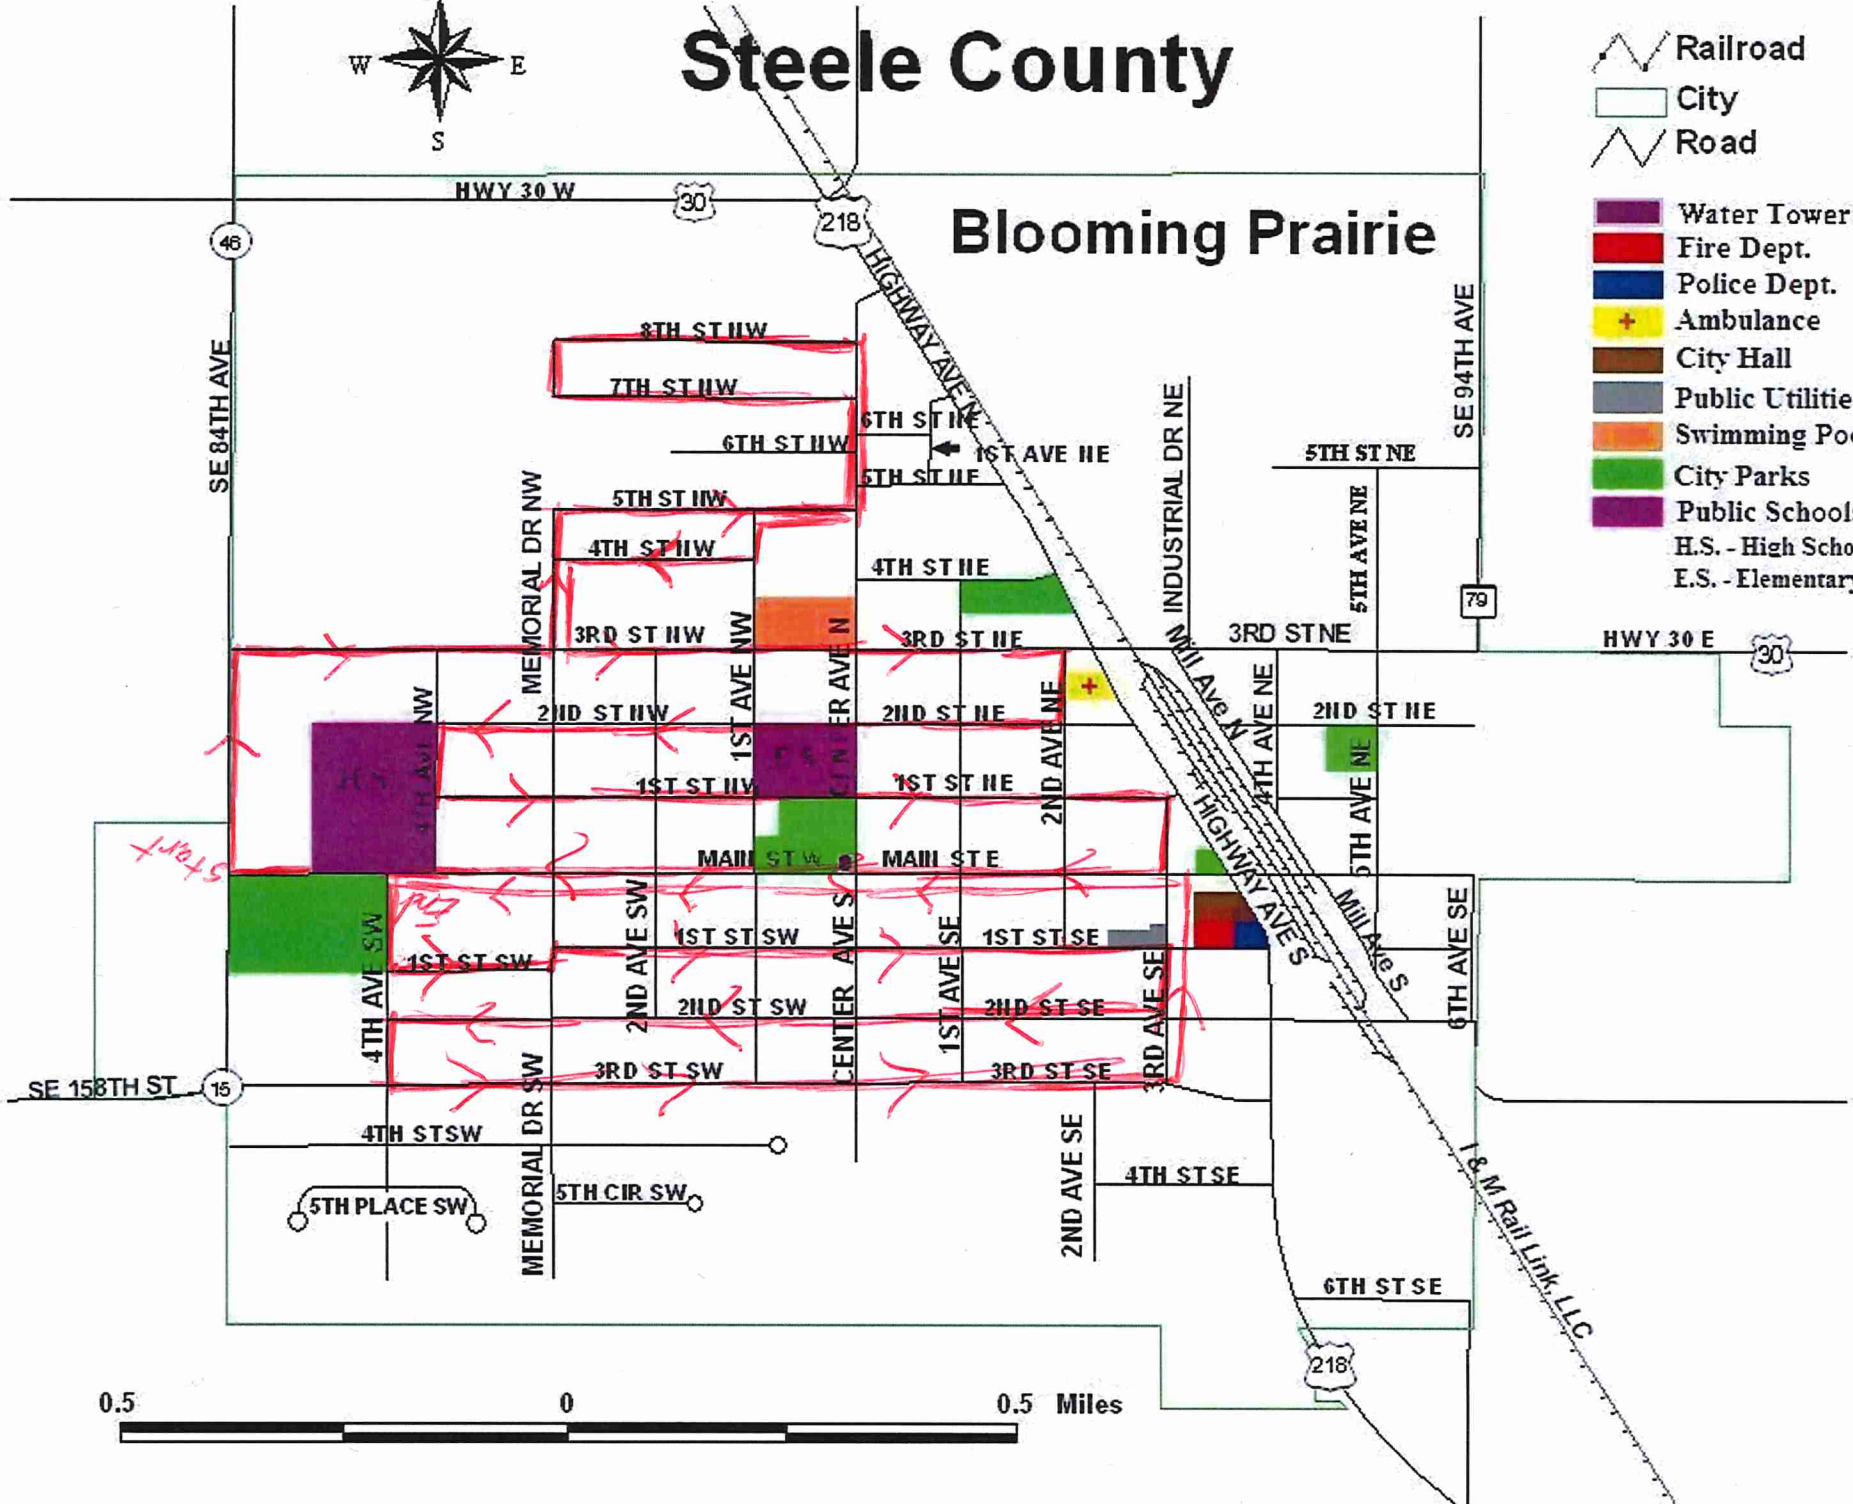

# Steele County

## Blooming Prairie

- Railroad
- City
- Road

- Water Tower
- Fire Dept.
- Police Dept.
- Ambulance
- City Hall
- Public Utilities
- Swimming Pool
- City Parks
- Public Schools
  - H.S. - High School
  - E.S. - Elementary School

## Parade Route

Start at the softball field  
Head North on 84<sup>th</sup> Ave SE  
Turn right on 3<sup>rd</sup> St  
Turn left on Memorial Dr  
Turn right on 5<sup>th</sup> St  
Turn left on Center Ave  
Turn left on 7<sup>th</sup> St  
Turn right at the end  
Turn right on 8<sup>th</sup> St  
Turn right on Center Ave  
Turn right on 5<sup>th</sup> St  
Turn left on 1<sup>st</sup> Ave  
Turn right on 4<sup>th</sup> St  
Turn left on Memorial Dr  
Turn left on 3<sup>rd</sup> St  
Turn right on 2<sup>nd</sup> Ave  
Turn right on 2<sup>nd</sup> St  
Turn left on 4<sup>th</sup> Ave  
Turn left on 1<sup>st</sup> St  
Turn right at Kusters  
Turn right on Main St  
Turn left on 4<sup>th</sup> Ave  
Turn left on 1<sup>st</sup> St  
Turn right on 3<sup>rd</sup> Ave  
Turn right on 2<sup>nd</sup> St  
Turn left on 4<sup>th</sup> Ave  
Turn left on 3<sup>rd</sup> St  
Turn left on 3<sup>rd</sup> Ave  
Turn left on Main St  
End at BPHS Parking Lot