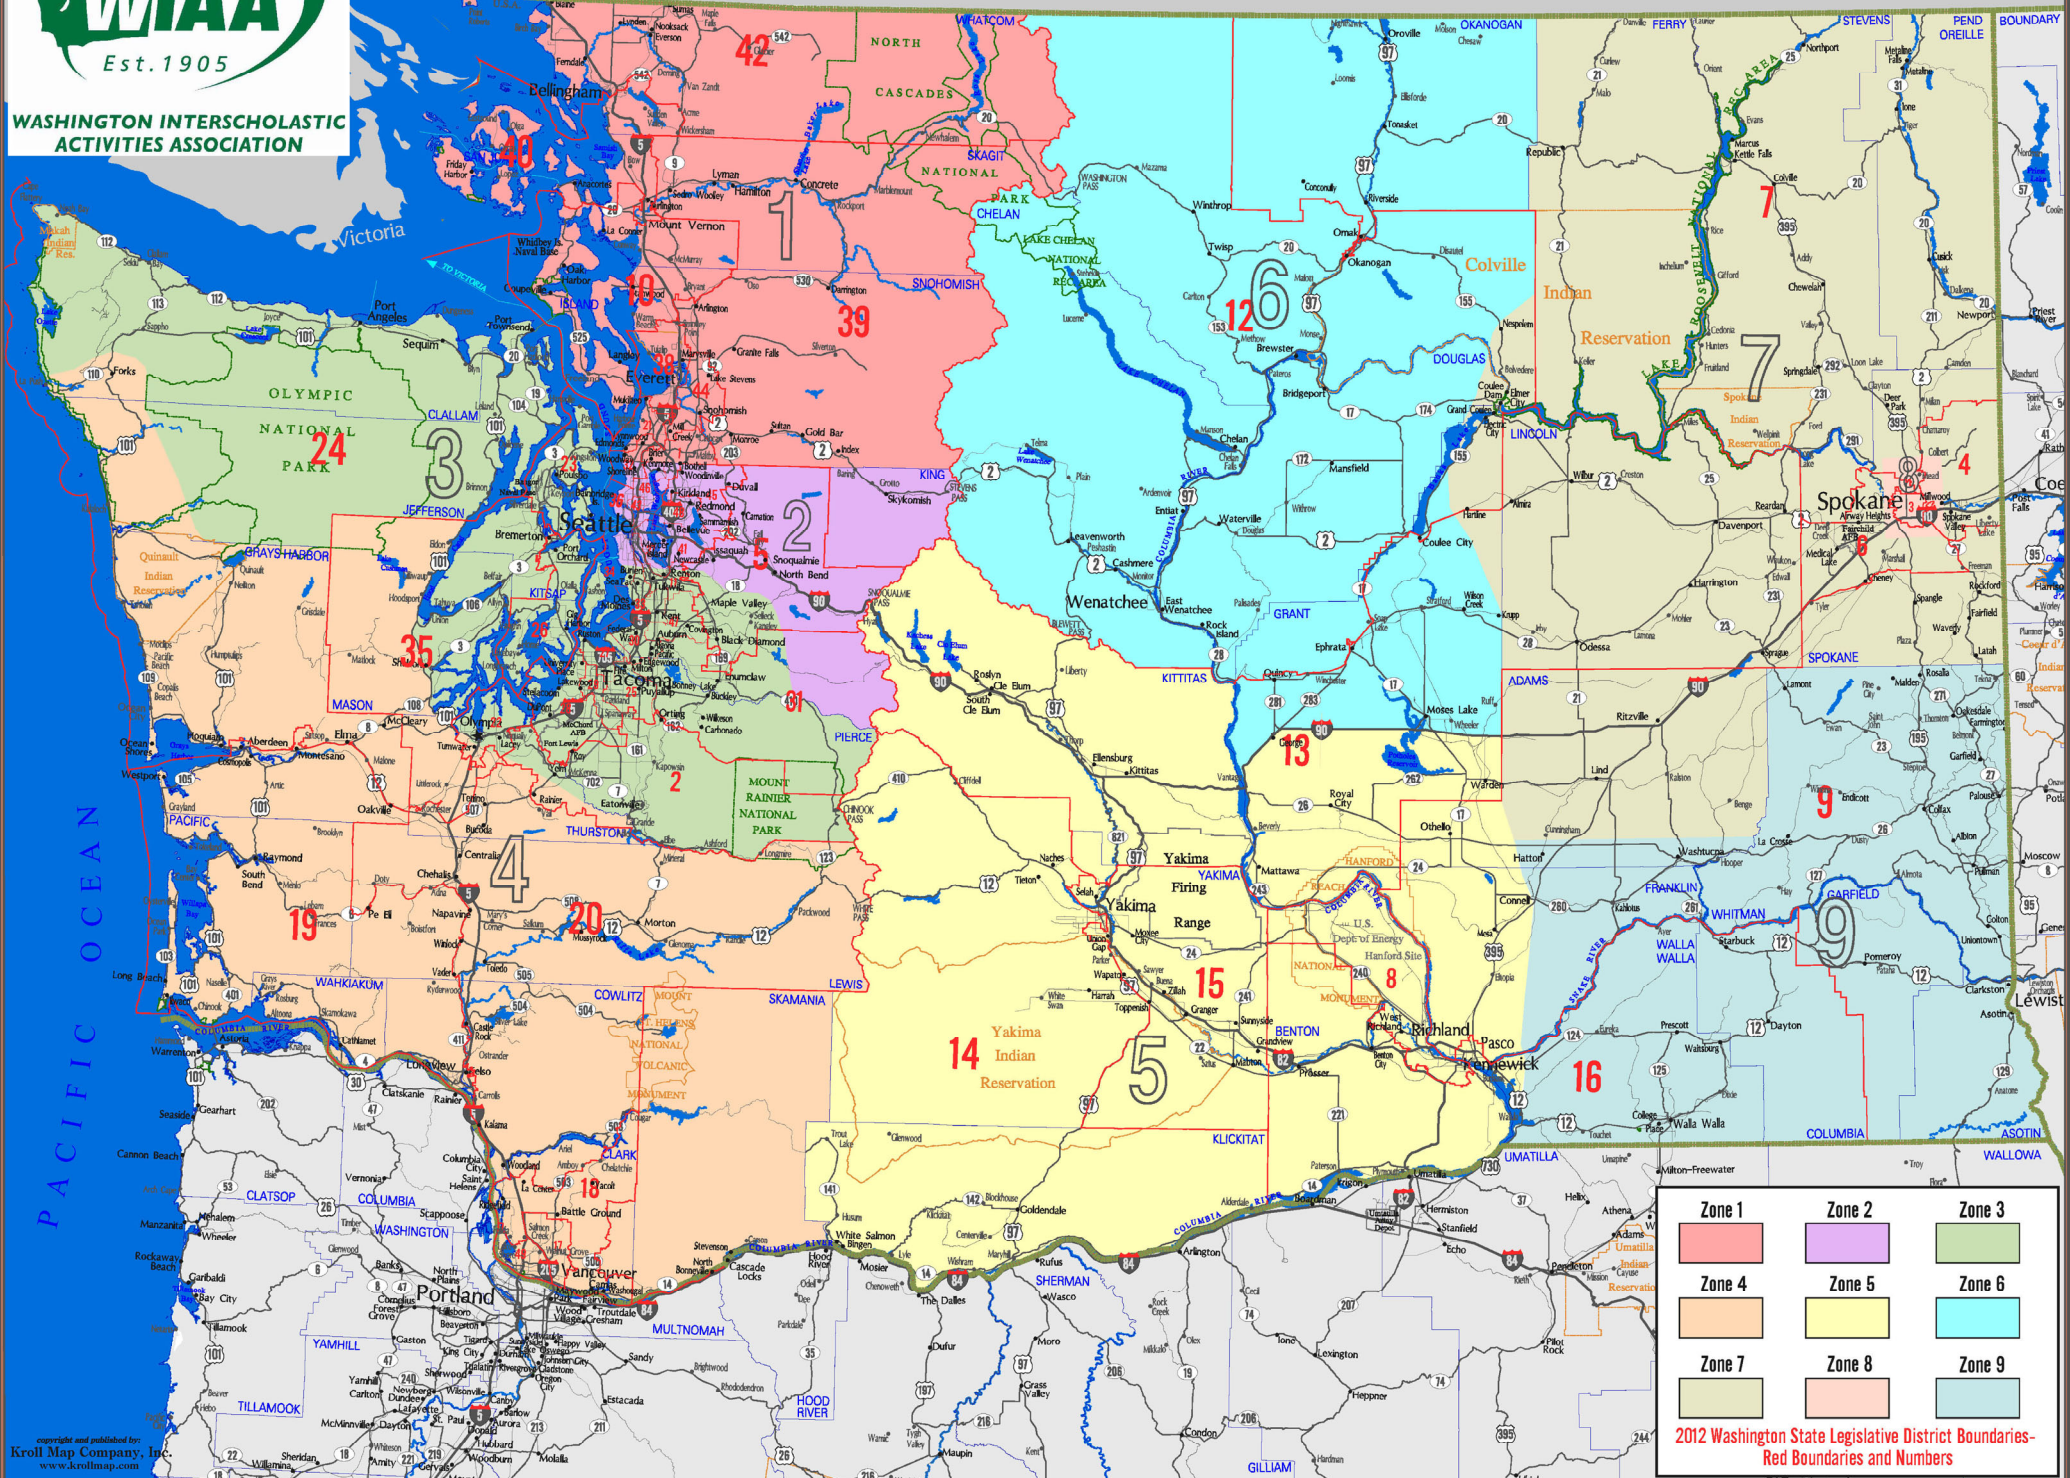

WASHINGTON INTERSCHOLASTIC
ACTIVITIES ASSOCIATION

BRITISH COLUMBIA

2012 Washington State Legislative District Boundaries-
Red Boundaries and Numbers