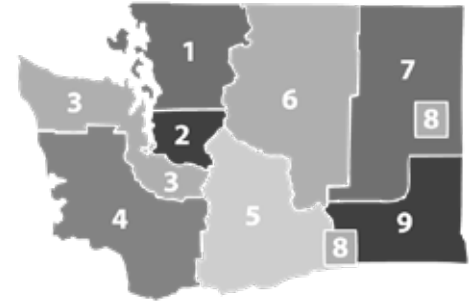

DISTRICT DIRECTORS

1. **District 1:** Don Beazizo
   District 2: Pat McCarthy
   District 3: Joe Keller
   District 4: Tim Graham, Tim Trimble
   District 5: Dave Cullen
   District 6: Dave Cullen
   District 7: Joe Richer
   District 8: Mike Edwards, Paul Kautzman
   District 9: Don Wilkins