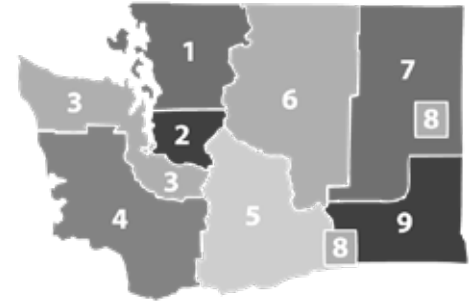

DISTRICT DIRECTORS

- **District 1:** Don Beazizo
- **District 2:** Pat McCarthy
- **District 3:** Joe Keller
- **District 4:** Tim Graham, Tim Trimble
- **District 5:** Dave Cullen
- **District 6:** Dave Cullen
- **District 7:** Joe Richer
- **District 8:** Mike Edwards, Paul Kautzman
- **District 9:** Don Wilkins