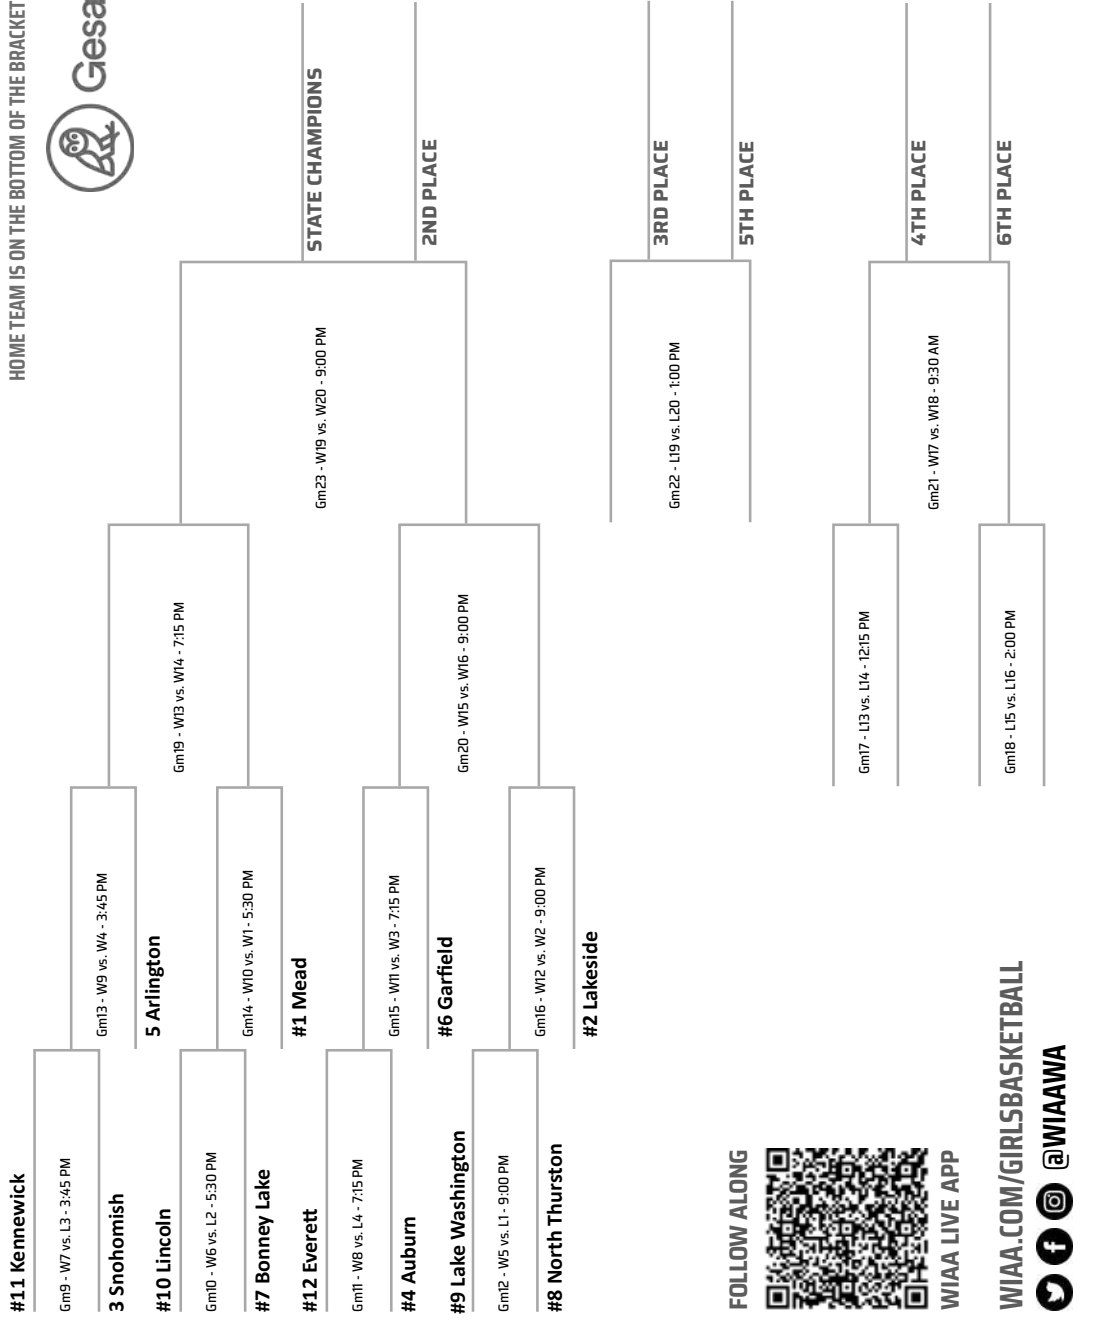

STATE BASKETBALL 3A GIRLS

FEBRUARY 28 - MARCH 2 - SPOKANE ARENA

2024

FEBRUARY 20-24

FEBRUARY 28

FEBRUARY 29

MARCH 1

MARCH 2

ROUND 2

- #8 North Thurston 46
  Gm1 - 2/24 - West Valley HS (Sp) - 12PM
- #1 Mead 68
- #7 Bonney Lake 45
  Gm2 - 2/24 - Bellevue College - 10AM
- #2 Lakeside 62
- #6 Garfield 46
  Gm3 - 2/23 - Arlington HS - 8PM
- #3 Snohomish 40
- #5 Arlington 48
  Gm4 - 2/23 - Auburn HS - 6PM
- #4 Auburn 45
- #17 Eastside Catholic 45
  Gm5 - 2/24 - Bellevue College - 12PM
- #9 Lake Washington 67
- #15 Roosevelt 50
  Gm6 - 2/24 - Tacoma CC - 8PM
- #10 Lincoln 55
- #14 Ridgeline 42
  Gm7 - 2/23 - Richland HS - 6PM
- #11 Kennewick 63
- #20 Seattle Prep 60
  Gm8 - 2/24 - Shorewood HS - 12PM
- #12 Everett 64

OPENING ROUND

- #17 Eastside Catholic 57
  GmA - 2/20 - Evergreen HS (Wn) - 6PM
- #16 Evergreen 37
- #18 Monroe 37
  GmB - 2/20 - Roosevelt HS - 7PM
- #15 Roosevelt 58
- #19 Peninsula 39
  GmC - 2/20 - Ridgeline HS - 6PM
- #14 Ridgeline 49
- #20 Seattle Prep 60
  GmD - 2/20 - Timberline HS - 7PM
- #13 Timberline 48

FOLLOW ALONG

WIAA LIVE APP

WIAA.COM/GIRLSBASKETBALL