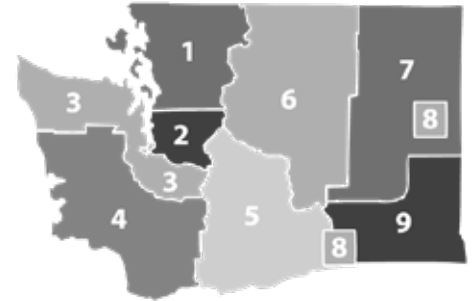

DISTRICT DIRECTORS

- **District 1:** Don Beazizo
- **District 2:** Pat McCarthy
- **District 3:** Joe Keller
- **District 4:** Tim Graham, Tim Trimble
- **District 5:** Dave Cullen
- **District 6:** Dave Cullen
- **District 7:** Joe Richer
- **District 8:** Mike Edwards, Paul Kautzman
- **District 9:** Don Wilkins