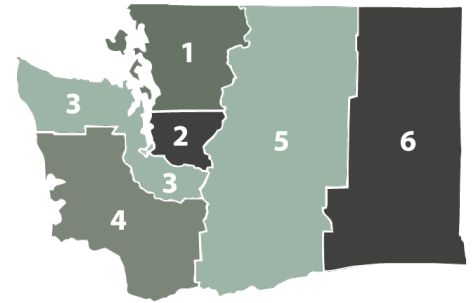

DISTRICT DIRECTORS

1. **District 1:** Don Beazizo
2. **District 2:** Pat McCarthy
3. **District 3:** Joe Keller
4. **District 4:** Tim Graham & Tim Trimble
5. **District 5:** Dave Cullen
6. **District 6:** Mike Edwards