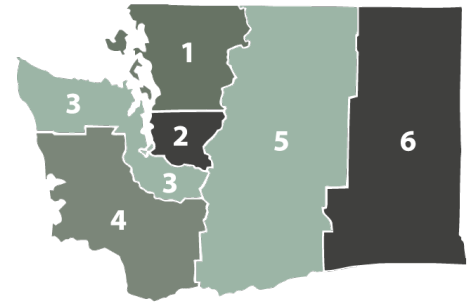

DISTRICT DIRECTORS

- **District 1:** Don Beazizo
- **District 2:** Pat McCarthy
- **District 3:** Joe Keller
- **District 4:** Tim Graham & Tim Trimble
- **District 5:** Dave Cullen
- **District 6:** Mike Edwards